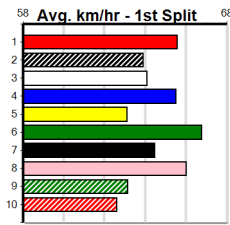

FERNANDO MICK AT STUD

Distance: 525m, Race Type: Grade 5 T3, Total Prizemoney: $3,340
1st: $2,230, 2nd: $690, 3rd: $345, 4th: $75

12

10:32PM

(VIC time)

CELESTIAL DAWN (8) has the required early speed to cross and lead throughout. ASTON PACE (3) had no luck here last week and is well up to this class. TARGAN BALE (7) handles a wide draw and can make a mid-race move.

Watchdog Tips: 8 3 7 2 **Bet:** Box Trifecta 2,3,7,8 ($10 for 41.67%)