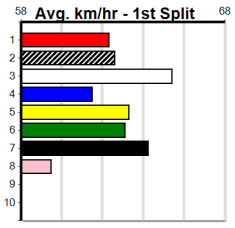

AMRON BOY AT STUD

Distance: 600m, Race Type: Mixed 6/7, Total Prizemoney: $3,940
1st: $2,640, 2nd: $815, 3rd: $410, 4th: $75

4

7:48PM

(VIC time)

SHE'S EXTREME (5) exited this same draw in her solid 34.45 all the way ANDOWN Park win and a repeat effort would see her hard to beat. PAW ERINA (7) can settle top two early and looks suited to a race of this nature.

Watchdog Tips: **5** **7** **2** **3** **Bet:** **Box Trifecta 2,3,5,7 ($10 for 41.67%)**