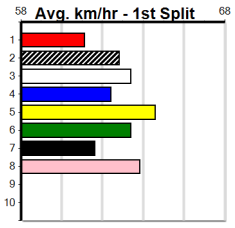

MEADOWS CONFERENCE & EVENTS

Distance: 525m, Race Type: Grade 7, Total Prizemoney: $3,340
1st: $2,230, 2nd: $690, 3rd: $345, 4th: $75

9

9:28PM

(VIC time)

PAW EARNEST (8) looks a sprinter that will have plenty of success and looks suited to a race of this nature. TRUE TEMPER (3) rarely is out of the placings and another top 3 finish looks on the cards. RIORSON BALE (1) is drawn to ran an improved race.

Watchdog Tips: 8 3 1 7 **Bet:** Trifecta 8/1,3,7/1,3,7 ($10 - 166.67%)