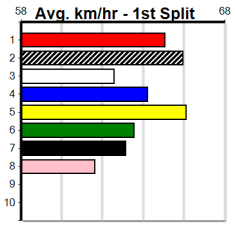

# CITY VIEW BISTRO (1-4 WINS)

Distance: 525m, Race Type: Restricted Win, Total Prizemoney: \$3,340  
1st: \$2,230, 2nd: \$690, 3rd: \$345, 4th: \$75

Watchdog Tips:

1

5

8

4

Bet: