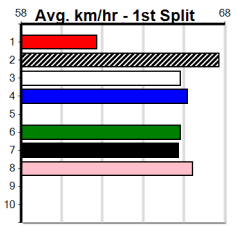

Distance: 525m, Race Type: Grade 4, Total Prizemoney: $3,875
1st: $2,600, 2nd: $800, 3rd: $400, 4th: $75

7

8:48PM

(VIC time)

FERNANDO PHIL (2) is an elite sprinter who should have no problems finding the arm early and from than on it should be an easy watch for favourite punters. SWINDLED (4) will have something to say about that if he gets clear running.

Watchdog Tips: **2** **4** **3** **7** **Bet:** **Trifecta 2/4/3,7 ($10 - 500%)**