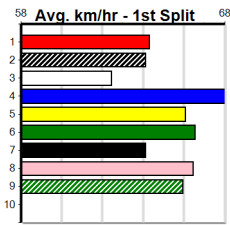

# WESTLINK CONTAINER SALES

Distance: 525m, Race Type: Grade 5, Total Prizemoney: \$3,340  
1st: \$2,230, 2nd: \$690, 3rd: \$345, 4th: \$75

5

8:08PM

(VIC time)

SHINY INK (5) posted a red hot 4.99 first sectional in his smart 29.50 win four starts back and with a timely beginning can return to the winners list. HELLO PA (4) is a versatile type dropping in class. DEEP FEVER (8) can settle on the speed.