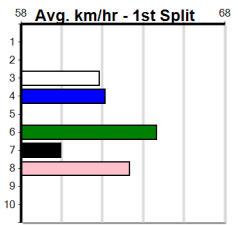

SPORTSBET HT1

Distance: 525m, Race Type: Maiden Heat, Total Prizemoney: $2,860
1st: $1,900, 2nd: $590, 3rd: $295, 4th: $75

1
6:45PM
(VIC time)

PAW GUNNER (6) looks a dog if he stays fit and healthy that should go on to win many race and with even luck he should win here. WARM HUGS (4) was a solid run here two starts back and is a must for top3 SRM players.

Watchdog Tips: **6** **4** **3** **2** **Bet:** **Win 6**

Winning Boxes

Form	Box	Weight	Dist	Track	Date	Time	BON	Margin	1st/2nd (Time)	PIR	Checked	Comment	W/R	Split 1	S/P	Grade
1	PAW SUMMER (NSW)[M]	<i>Well bred type, betting best guide.</i>														
BK	B	Dec-22	BERNARDO		DYNA HARPA											$6.00
Trainer: Mark Delbridge (Balliang)																
Owner(s): B Wheeler																
<table border="1"> <caption>Winning Boxes</caption> <thead> <tr><th>1</th><th>2</th><th>3</th><th>4</th><th>5</th><th>6</th><th>7</th><th>8</th></tr> </thead> <tbody> <tr><td>Prize</td><td></td><td></td><td></td><td></td><td></td><td></td><td></td><td>$0</td></tr> <tr><td>Best</td><td></td><td></td><td></td><td></td><td></td><td></td><td></td><td>FSH</td></tr> <tr><td>Starts</td><td></td><td></td><td></td><td></td><td></td><td></td><td></td><td>0-0-0-0</td></tr> <tr><td>Trk/Dst</td><td></td><td></td><td></td><td></td><td></td><td></td><td></td><td>0-0-0-0</td></tr> <tr><td>APM</td><td></td><td></td><td></td><td></td><td></td><td></td><td></td><td>$0</td></tr> </tbody> </table>																
2	RADAR'S PATROL (NSW)[M]	<i>Dam produced smart performer False Confidence.</i>														
BE	D	Jun-22	BERNARDO		MIDNIGHT DARE											$5.50
Trainer: Wade Green (Parwan)																
Owner(s): W Green																
<table border="1"> <caption>Winning Boxes</caption> <thead> <tr><th>1</th><th>2</th><th>3</th><th>4</th><th>5</th><th>6</th><th>7</th><th>8</th></tr> </thead> <tbody> <tr><td>Prize</td><td></td><td></td><td></td><td></td><td></td><td></td><td></td><td>$0</td></tr> <tr><td>Best</td><td></td><td></td><td></td><td></td><td></td><td></td><td></td><td>FSH</td></tr> <tr><td>Starts</td><td></td><td></td><td></td><td></td><td></td><td></td><td></td><td>0-0-0-0</td></tr> <tr><td>Trk/Dst</td><td></td><td></td><td></td><td></td><td></td><td></td><td></td><td>0-0-0-0</td></tr> <tr><td>APM</td><td></td><td></td><td></td><td></td><td></td><td></td><td></td><td>$0</td></tr> </tbody> </table>																
3	TOXIC SLIME [M]	*** SCRATCHED ***														
RF	D	Jan-23	BERNARDO		SLINGSHOT GYPSY											$6.50
Trainer: Rebecca Gibbons (Avalon)																
Owner(s): J Ferguson																
<table border="1"> <caption>Winning Boxes</caption> <thead> <tr><th>1</th><th>2</th><th>3</th><th>4</th><th>5</th><th>6</th><th>7</th><th>8</th></tr> </thead> <tbody> <tr><td>Prize</td><td></td><td></td><td></td><td></td><td></td><td></td><td></td><td>$0.00</td></tr> <tr><td>Best</td><td></td><td></td><td></td><td></td><td></td><td></td><td></td><td>31.31</td></tr> <tr><td>Starts</td><td></td><td></td><td></td><td></td><td></td><td></td><td></td><td>1-0-0-0</td></tr> <tr><td>Trk/Dst</td><td></td><td></td><td></td><td></td><td></td><td></td><td></td><td>1-0-0-0</td></tr> <tr><td>APM</td><td></td><td></td><td></td><td></td><td></td><td></td><td></td><td>$0</td></tr> </tbody> </table>																
4	WARM HUGS [M]	<i>Ben racing in tougher maidens, major player.</i>														
BK	D	Jan-23	FERAL FRANKY		YINDI GIRL TURBO											$7.50
Trainer: Angela Langton (Anakie)																
Owner(s): M Cullen																
<table border="1"> <caption>Winning Boxes</caption> <thead> <tr><th>1</th><th>2</th><th>3</th><th>4</th><th>5</th><th>6</th><th>7</th><th>8</th></tr> </thead> <tbody> <tr><td>Prize</td><td></td><td></td><td></td><td></td><td></td><td></td><td></td><td>$555.00</td></tr> <tr><td>Best</td><td></td><td></td><td></td><td></td><td></td><td></td><td></td><td>30.79</td></tr> <tr><td>Starts</td><td></td><td></td><td></td><td></td><td></td><td></td><td></td><td>3-0-0-2</td></tr> <tr><td>Trk/Dst</td><td></td><td></td><td></td><td></td><td></td><td></td><td></td><td>2-0-0-1</td></tr> <tr><td>APM</td><td></td><td></td><td></td><td></td><td></td><td></td><td></td><td>$503</td></tr> </tbody> </table>																
5	*** VACANT BOX ***															
Trainer:																
Owner(s):																
6	PAW GUNNER (NSW)[M]	<i>Dog on the rise, looks hi race to lose, yes.</i>														
DKBD	D	Dec-22	BERNARDO		HADARAH BALE											$2.50
Trainer: Mark Delbridge (Balliang)																
Owner(s): B Wheeler