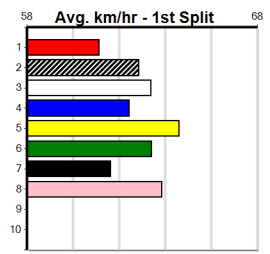

MEADOWS CONFERENCE & EVENTS

9

9:28PM

(VIC time)

Distance: 525m, Race Type: Grade 7, Total Prizemoney: $3,340
1st: $2,230, 2nd: $690, 3rd: $345, 4th: $75

PAW EARNEST (8) looks a sprinter that will have plenty of success and looks suited to a race of this nature. TRUE TEMPER (3) rarely is out of the placings and another top 3 finish looks on the cards. RIORSON BALE (1) is drawn to run an improved race.

Watchdog Tips: 8 3 1 7 Bet: Trifecta 8/1,3,7/1,3,7 ($10 - 166.67%)

RIORSON BALE [7] Drawn to run an improved race, can threaten. $8.00
BD Bitch Jul-22 Sire: FERAL FRANKY Dam: QUAIL BALE
Owner(s): B Wheeler
Trainer: Correy Grenfell (Anakie)
Winning Distances: < 300m (0) 300 - 399m (0) 400 - 499m (1) 500 - 599m (0) 600 - 699m (0) > 700m (0)
Winning Weights: 29.0(1)
Box History and Prize Best Starts table included.

ARCHER TWO (SA)[7] Has won only the one race, place best. $12.00
BD Dog May-22 Sire: WORM BURNER Dam: CAWBOURNE ZEBRA
Owner(s): J Archer
Trainer: Frank Toth (Pakenham)
Winning Distances: < 300m (0) 300 - 399m (0) 400 - 499m (0) 500 - 599m (1) 600 - 699m (0) > 700m (0)
Winning Weights: 32.2(1)
Box History and Prize Best Starts table included.

TRUE TEMPER [7] Rarely out of the placings, major player. $7.00
BK Dog Feb-22 Sire: MY REDEEMER Dam: WHATEVER I WANT
Owner(s): Low Key (SYN), C McIlwraith, A Mccmannis, S Clark, S Baird
Trainer: Darren Archer (Nilma North)
Winning Distances: < 300m (0) 300 - 399m (0) 400 - 499m (0) 500 - 599m (1) 600 - 699m (0) > 700m (0)
Winning Weights: 31.8(1)
Box History and Prize Best Starts table included.

PALDRON BALE (NSW)[7] Better than form, look for improvement. $5.00
BKBD Dog Mar-22 Sire: FERNANDO BALE Dam: HOUSTON BALE
Owner(s): B Wheeler
Trainer: Samantha Grenfell (Anakie)
Winning Distances: < 300m (0) 300 - 399m (0) 400 - 499m (1) 500 - 599m (0) 600 - 699m (0) > 700m (0)
Winning Weights: 30.6(1)
Box History and Prize Best Starts table included.

HARA'S POH (QLD)[7] New here, shows some promise, draw the concern. $11.00
BKW Dog Feb-22 Sire: EQUALIZER Dam: HARA'S PENNY
Owner(s): Hara's All In (SYN), T Glover, P Daniels, T Neal, J Daley
Trainer: William Rudd (Heathcote)
Winning Distances: < 300m (0) 300 - 399m (0) 400 - 499m (0) 500 - 599m (1) 600 - 699m (0) > 700m (0)
Winning Weights: 30.8(1)
Box History and Prize Best Starts table included.