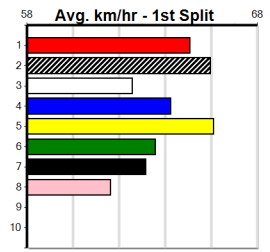

CITY VIEW BISTRO (1-4 WINS)

Distance: 525m, Race Type: Restricted Win, Total Prizemoney: $3,340
1st: $2,230, 2nd: $690, 3rd: $345, 4th: $75

FORBES SUPREME (1) showed plenty of guts and determination going into the first bend when victorious here last week and from the gun draw can get the job done again. ASTON HAMILTON (5) will need to begin well but looks a promising type.

Watchdog Tips: 1 5 8 4 Bet: Win 1

FORBES SUPREME (SA)[5] Gutsy win to score here last week, go close. $3.60
Owner(s): S Forbes
Sire: FERAL FRANKY Dam: SWEET ON ME
Trainer: Scott Forbes (Hopetoun Park)
Winning Distances: < 300m (0) 300 - 399m (2) 400 - 499m (0) 500 - 599m (2) 600 - 699m (0) > 700m (0)
Winning Weights: 29.8(1) 29.9(2) 30.4(1)
4th (3) 29.7 450 BAL R10 31-May-24 25.59 24.81 0.75L ZIPPING CARDI (25.55) M/322 . . . 6.67 $7.40 X67
4th (4) 29.7 525 MEP R10 12-Jun-24 30.83 29.89 6.50L PAW ZELINI (30.40) M/4554 . . . 5.27 $10.90 6G
1st (2) 29.9 525 MEP R3 19-Jun-24 30.17 30.06 5.50L HAMISH ROSE (30.54) Q/1111 . . . 5.13 $9.00 X67H
5th (1) 29.9 525 MEA R1 29-Jun-24 30.90 29.82 10.00 JAYA BALE/VILMA BALE M/4875 . . . 5.18 $3.40 X67F
5th (2) 30.4 525 MEP R5 17-Jul-24 30.76 29.78 6.50L SIR VALENTINO (30.31) M/3454 . . . 5.22 $3.60 5
2nd (7) 30.6 520 GEL R4 27-Jul-24 30.49 30.29 3.00L WARREGO STORM (30.29) M/2222 . . . 5.56 $2.50 RW
6th (8) 31.0 545 BAL R8 31-Jul-24 31.91 30.95 9.00L BOROUGH BANKER (31.28) M/5555 . . . 7.04 $12.50 S
1st (3) 30.4 525 MEP R8 07-Aug-24 30.42 29.93 13.00L HIBIKI BLUE (31.32) M/2211 . . . 5.18 $3.00 T3-5
Last 3 wins NOT included above
1st (6) 29.8 390 BAL R4 24-Apr-24 22.52 22.02 5.00L STEADFAST EDDIE (22.86) M/21 . . . SW . 8.47 $16.10 MH
1st (1) 29.9 390 BAL R1 02-May-24 22.20 21.93 4.25L JENNY BALE (22.49) M/11 . . . 8.47 $5.30 MF

NIMBLE BENNY [5] Tardy beginner, others rate better, risky. $15.00
Owner(s): M Bloom
Sire: TOMMY SHELBY Dam: MEPUNGA REMI
Trainer: Debbie Goudge (Terang)
Winning Distances: < 300m (0) 300 - 399m (0) 400 - 499m (4) 500 - 599m (0) 600 - 699m (0) > 700m (0)
Winning Weights: 29.4(1) 30.2(1) 30.3(1) 30.7(1)
4th (3) 30.6 515 SAP R5 05-May-24 30.43 29.71 7.00L MR. WALLACE (29.96) M/4245 . . . 5.26 $2.40 5
4th (6) 30.5 525 MEA R11 11-May-24 30.64 29.86 11.00L DAINTREE DAZZLER (29.92) M/5445 . . . 5.18 $27.80 5
2nd (6) 30.5 525 MEA R11 18-May-24 30.58 29.96 1.25L ARTISAN ARTIST (30.51) M/1222 . . . 5.20 $9.10 5
3rd (8) 31.1 390 WBL R2 11-Jul-24 22.37 21.94 6.50L DESTRUCTIVELY (21.94) M/33 . . . SW . 8.76 $6.30 5
5th (7) 31.3 450 WBL R8 18-Jul-24 25.80 25.28 6.00L BORACAY STORM (25.40) M/655 . . . 6.82 $28.20 X45
2nd (4) 31.1 450 WBL R8 25-Jul-24 25.90 25.55 0.10L TANGELA BALE (25.90) M/743 . . . 6.87 $16.60 X45
5th (3) 31.2 450 WBL R8 01-Aug-24 25.80 25.35 6.50L BORACAY STORM (25.35) M/665 . . . 6.71 $29.00 X45
4th (5) 31.3 525 MEP R5 07-Aug-24 30.69 29.93 3.25L MARAIS BALE (30.46) S/4544 . . . 5.22 $5.20 5
Last 3 wins NOT included above
1st (3) 30.2 400 GEL R9 22-Dec-23 22.95 22.46 0.50L FIERY DUEL (22.97) M/75 . . . 8.56 $1.60 X67
1st (4) 29.4 400 GEL R9 19-Jan-24 22.62 22.57 1.25L SOVEREIGN STATE (22.70) Q/11 . . . SW . 8.36 $3.80 X67
1st (3) 30.7 460 GEL R9 05-Apr-24 26.16 25.51 3.00L ATOMIC CABANG (26.36) M/1111 . . . 6.59 $1.50 5