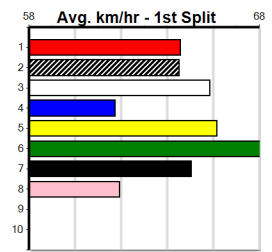

TOTAL CONTAINER SOLUTIONS

Distance: 600m, Race Type: Mixed 4/5, Total Prizemoney: $4,445
1st: $2,990, 2nd: $920, 3rd: $460, 4th: $75

SUNNYSIDE JO (3) is a brilliant front running type who should have no problems leading here and looks super hard to catch. RAYA STAR (5) accounted for a top field in her speedy last start 650m Warrnambool win.

Watchdog Tips: 3 5 6 7 Bet: Win 3

WEBLEC WRANGLER [4] Wide runner, may get crowded early risky. $11.00
Owner(s): K Muscat
Sire: KINLOCH BRAE Dam: WEBLEC BELLE
Trainer: Kylie Muscat (Ocean Grove)
Winning Distances: < 300m (0) 300 - 399m (0) 400 - 499m (3) 500 - 599m (1) 600 - 699m (1) > 700m (0)
Box History table and Prize Best Starts table included.

TEMPER TRAP [5] Improving type, has to lead here, tough ask. $13.00
Owner(s): Low Key (SYN), C McIlwraith, A Mcmannis, S Clark, S Baird
Sire: MY REDEEMER Dam: WHATEVER I WANT
Trainer: Darren Archer (Nilma North)
Winning Distances: < 300m (0) 300 - 399m (0) 400 - 499m (0) 500 - 599m (4) 600 - 699m (0) > 700m (0)
Box History table and Prize Best Starts table included.

SUNNYSIDE JO [5] Classy front running type, the one to catch. $2.50
Owner(s): P Connell
Sire: MY REDEEMER Dam: MINTER BEE
Trainer: David Kerr (Caldermeade)
Winning Distances: < 300m (0) 300 - 399m (0) 400 - 499m (6) 500 - 599m (7) 600 - 699m (2) > 700m (3)
Box History table and Prize Best Starts table included.

CHIRP THIRD [5] Will go around big odds, needs some luck. $41.00
Owner(s): D Melder
Sire: SUPERIOR PANAMA Dam: ASH STAR
Trainer: Denver Melder (Darley)
Winning Distances: < 300m (0) 300 - 399m (0) 400 - 499m (1) 500 - 599m (1) 600 - 699m (1) > 700m (0)
Box History table and Prize Best Starts table included.

RAYA STAR [5] Continues to impress, early speed, danger. $3.50
Owner(s): L Hellmuth
Sire: AUSSIE INFRARED Dam: START A RIOT
Trainer: Lisa Hellmuth (Pearcedale)
Winning Distances: < 300m (0) 300 - 399m (0) 400 - 499m (1) 500 - 599m (3) 600 - 699m (2) > 700m (0)
Box History table and Prize Best Starts table included.