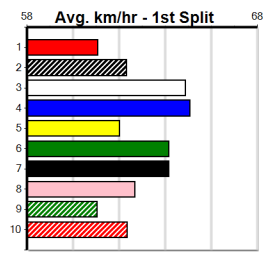

LEARNED LESSON (3) has proven in the past that she can either lead or come off the speed to win in this company. WHITE SHIRAZ (2) appreciated an inside draw in her handy win here two starts back. HURRICAN MIST (6) is a must for the exotics.

Watchdog Tips: 3 2 6 1 Bet: Win 3

Form Box Wgt Dist Track Date Time BON Margin 1st/2nd (Time) PIR Checked Comment WR Split 1 S/P Grade
ATTICUS BALE (NSW)[5] Strong type, draw suits, can threaten. $5.00
Owner(s): B Wheeler
Winning Distances: < 300m (0) 300 - 399m (0) 400 - 499m (5) 500 - 599m (3) 600 - 699m (1) > 700m (1)
Box History table and Prize Best Starts table included.

WHITE SHIRAZ [5] Back to an inside draw helps, big danger. $4.50
Owner(s): P Ellis
Winning Distances: < 300m (0) 300 - 399m (0) 400 - 499m (0) 500 - 599m (6) 600 - 699m (0) > 700m (0)
Box History table and Prize Best Starts table included.

LEARNED LESSON [5] Proven this class, the one to beat. $2.80
Owner(s): J Shaw
Winning Distances: < 300m (0) 300 - 399m (1) 400 - 499m (1) 500 - 599m (8) 600 - 699m (1) > 700m (0)
Box History table and Prize Best Starts table included.

STAR OF VENUS (SA)[5] Capable of running a cheeky race at odds. $12.00
Owner(s): J Churchman
Winning Distances: < 300m (3) 300 - 399m (2) 400 - 499m (5) 500 - 599m (2) 600 - 699m (0) > 700m (0)
Box History table and Prize Best Starts table included.

SOLAR TOBY [5] Tough draw, down on best form, tested. $26.00
Owner(s): C Baker
Winning Distances: < 300m (0) 300 - 399m (0) 400 - 499m (6) 500 - 599m (0) 600 - 699m (0) > 700m (0)
Box History table and Prize Best Starts table included.