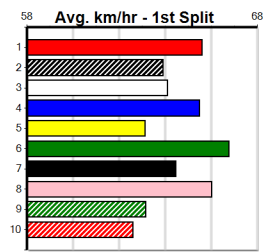

FERNANDO MICK AT STUD

Distance: 525m, Race Type: Grade 5 T3, Total Prizemoney: $3,340
1st: $2,230, 2nd: $690, 3rd: $345, 4th: $75

CELESTIAL DAWN (8) has the required early speed to cross and lead throughout. ASTON PACE (3) had no luck here last week and is well up to this class. TARGAN BALE (7) handles a wide draw and can make a mid-race move.

Watchdog Tips: 8 3 7 2 **Bet:** Box Trifecta 2,3,7,8 ($10 for 41.67%)

Form	Box	Wgt	Dist	Track	Date	Time	BON	Margin	1st/2nd (Time)	PIR	Checked	Comment	WR	Split 1	S/P	Grade	
WILD VENUS [5]																	
BK				Bitch				May-22				Prefer up the Healesville straight, tested.					$7.00
Owner(s): BILVIS (SYN), A Gwynne, D Bourke										Sire: ASTON DEE BEE		Dam: INVICTUS REIGN			Trainer: David Bourke (The Basin)		
Winning Distances: < 300m (0) 300 - 399m (4) 400 - 499m (0) 500 - 599m (0) 600 - 699m (0) > 700m (0)																	
Winning Weights: 28.7(1) 28.9(2) 29.2(1)																	
3rd	(6)	28.7	350	HVL	R2	09-Jun-24	19.67	19.29	4.00L FROG MARCH (19.41)	M/3	.	.	.	6.68	$24.50	X67	
5th	(5)	28.7	350	HVL	R4	16-Jun-24	19.67	19.07	5.50L I'M WHAT'S NEXT (19.30)	M/6	.	.	.	6.75	$10.70	RW	
7th	(5)	28.7	350	HVL	R3	23-Jun-24	20.21	19.02	12.00 I'M WHAT'S NEXT (19.38)	M/6	.	V7	.	6.84	$5.50	X67	
4th	(1)	28.4	460	WGL	R9	04-Jul-24	26.86	26.13	4.75L IT'S A HOUDINI (26.54)	S/434	.	.	.	6.89	$1.90	7	
1st	(1)	28.7	350	HVL	R5	19-Jul-24	19.56	18.99	0.75L ANOKE (19.60)	M/2	.	.	.	6.64	$3.30	X67	
1st	(1)	28.9	350	HVL	R5	26-Jul-24	19.57	19.57	0.75L MY BOY TED (19.62)	M/6	.	V3	.	6.80	$1.50	T3-RW	
1st	(4)	28.9	350	HVL	R10	30-Jul-24	19.59	19.56	1.5L IF HE COULD (19.69)	S/6	.	.	.	6.72	$2.80	T3-6	
7th	(3)	28.8	460	WGL	R8	06-Aug-24	26.57	25.64	5.50L HIERARCHY (26.22)	M/777	.	SW	.	6.67	$8.60	5	
Last 3 wins NOT included above																	
1st	(3)	29.2	300	HVL	R1	12-May-24	17.10	16.66	0.75L ESPECIAL YOGI (17.14)	M/3	.	.	.	4.10	$2.80	M	
Prize Best Starts Trk/Dts APM																	

Form	Box	Wgt	Dist	Track	Date	Time	BON	Margin	1st/2nd (Time)	PIR	Checked	Comment	WR	Split 1	S/P	Grade	
DESTINI REBEL (NSW)[5]																	
RBD				Dog				Mar-21				Never challenged here last week in steady time.					$7.50
Owner(s): San Antonio (SYN), E Rinaldi, J Rinaldi										Sire: FERAL FRANKY		Dam: DESTINI SOPRANO			Trainer: Kylie Norton (Craigieburn)		
Winning Distances: < 300m (0) 300 - 399m (3) 400 - 499m (3) 500 - 599m (2) 600 - 699m (0) > 700m (0)																	
Winning Weights: 32.1(1) 32.5(1) 32.7(1) 33.2(1) 33.6(1) 34.8(1) 36.1(1) 36.5(1)																	
4th	(7)	36.0	525	MEP	R12	15-May-24	30.77	30.12	4.25L PENNY'S JADE (30.48)	M/3444	.	.	.	5.24	$10.50	T3-5	
2nd	(6)	36.0	525	MEP	R11	22-May-24	30.89	29.92	0.25L ZIPPING SWAZI (30.88)	M/5543	.	.	.	5.30	$13.90	T3-5	
1st	(7)	36.1	525	MEP	R12	29-May-24	30.51	29.92	0.50L MICROSCOPIC (30.54)	M/4333	.	.	.	5.21	$8.30	T3-5	
4th	(2)	36.3	525	MEP	R10	05-Jun-24	30.57	30.00	7.50L ZIPPING CRUSADER (30.07)	M/4344	.	.	.	5.23	$15.70	5	
5th	(5)	35.9	525	MEP	R12	10-Jul-24	31.21	30.00	9.50L WHITE SHIRAZ (30.56)	Q/5555	.	.	.	5.92	$3.20	T3-5	
3rd	(8)	36.6	525	MEP	R12	17-Jul-24	31.08	29.78	3.25L GREYSYND SHOCK (30.85)	M/2333	.	.	.	5.27	$5.10	T3-5	
4th	(7)	36.5	525	MEP	R4	24-Jul-24	31.81	30.11	16.00 ASTON PACE (30.70)	S/6554	.	.	.	5.34	$11.00	T3-5	
1st	(1)	36.5	525	MEP	R3	07-Aug-24	30.82	29.93	3.25L BAROOGA PETE (31.05)	Q/1111	.	.	.	5.20	$2.00	T3-5	
Last 3 wins NOT included above																	
1st	(1)	33.2	450	BAL	R7	19-Jun-23	25.66	25.66	2.00L JACK'S CRACKER (25.79)	M/111	.	.	.	6.68	$3.10	T3-5	
1st	(3)	33.6	390	SHP	R11	23-Nov-23	22.30	22.27	4.25L TESSA ORCHID (22.60)	M/21	.	.	.	8.49	$3.90	5	
1st	(3)	34.8	450	SHP	R6	29-Feb-24	25.67	25.17	0.75L DON'T TELL SHELL (25.71)	M/222	.	.	.	6.73	$7.10	5	
Prize Best Starts Trk/Dts APM