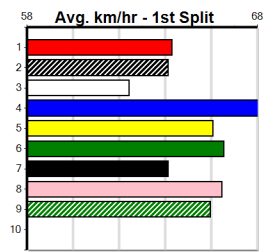

WESTLINK CONTAINER SALES

5

8:08PM

(VIC time)

Distance: 525m, Race Type: Grade 5, Total Prizemoney: $3,340
1st: $2,230, 2nd: $690, 3rd: $345, 4th: $75

SHINY INK (5) posted a red hot 4.99 first sectional in his smart 29.50 win four starts back and with a timely beginning can return to the winners list. HELLO PA (4) is a versatile type dropping in class. DEEP FEVER (8) can settle on the speed.

Watchdog Tips: **5** **4** **8** **1** **Bet:** **Box Quinella 4,5,8 ($10 for 333.33%)**

1

UTRILLO BALE (NSW)[5] **Drawn to show improvement, can threaten.** **$3.80**

BD Bitch May-22 Sire: CHRISTO BALE Dam: HELGA BALE Trainer: Samantha Grenfell (Anakie)

Owner(s): B Wheeler

Winning Distances: < 300m (0) 300 - 399m (0) 400 - 499m (1) 500 - 599m (3) 600 - 699m (0) > 700m (0)

Winning Weights: 26.9(1) 27.1(1) 27.3(1) 27.4(1)

Box	1st	2nd	3rd	4th	5th	6th	7th	8th
1		2						
2								
3	1						1	
4		1						1
5					2	1		
6			1			1		
7	1						1	
8	2							1

Prize Best Starts Trk/Dts APM: $19130.00, 30.34(4)-22/5/24, 17-4-3-1, 3-0-1-0, 7708

2

LITTLE TIGER (NSW)[5] **Form has tapered off, place preferred.** **$21.00**

RBD Dog Mar-19 Sire: COSMIC RUMBLE Dam: LITTLE NANGAR Trainer: Wade Green (Parwan)

Owner(s): W Green

Winning Distances: < 300m (0) 300 - 399m (0) 400 - 499m (10) 500 - 599m (14) 600 - 699m (0) > 700m (0)

Winning Weights: 31.4(2) 31.6(2) 32.0(1) 32.1(3) 32.2(1) 32.3(2) 32.4(1) 32.5(3) 32.6(3) 32.7(2) 32.8(2) 32.9(1) 33.0(1)

Box	1st	2nd	3rd	4th	5th	6th	7th	8th
1	3	4	3		3	1	2	
2	4	2	4	3		1	1	
3	2	3	3	2	1	2	1	
4	6	2	1	2	1	4	2	1
5	2	2	1	3	1		1	
6	2	2	4	2	3	1	1	1
7	3	2	2	2	1	3		
8	2	3	1	1	4	3	3	

Prize Best Starts Trk/Dts APM: $109020.00, 29.92(2)-20/11/21, 122-24-20-15, 58-10-12-5, 4983

3

SWEATY HAND [5] **Needs to lead in this class to win, tested.** **$26.00**

WF Dog Jul-20 Sire: FERNANDO BALE Dam: CHEEKY HAND Trainer: Vanessa Johnson (Newborough) ENG MEA 2024-08-17

Owner(s): V Johnson

Winning Distances: < 300m (0) 300 - 399m (4) 400 - 499m (3) 500 - 599m (2) 600 - 699m (0) > 700m (0)

Winning Weights: 30.6(2) 30.8(1) 31.0(1) 31.8(1) 32.3(2) 32.5(1) 32.6(1)

Box	1st	2nd	3rd	4th	5th	6th	7th	8th
1	3	2	3	1	3	1		
2	2	4	6	2	1	1	1	
3	3	2	2	3	1	2		
4		1	1	2			2	2
5	2	3	2	4		1	2	1
6	1	3	1	1	4	2		
7	2	5	1	3	1	3	2	
8	1	5	3	2	2	1		

Prize Best Starts Trk/Dts APM: $31480.71, 30.52(8)-8/5/24, 108-9-18-22, 22-1-4-7, 6902

4

HELLO PA [5] **Versatile, class edge, features with even luck.** **$3.40**

BE Bitch Sep-21 Sire: SUPERIOR PRODUCT Dam: MA'S PLUM JAM Trainer: David Burnett (Little River)

Owner(s): D Burnett

Winning Distances: < 300m (0) 300 - 399m (0) 400 - 499m (0) 500 - 599m (3) 600 - 699m (2) > 700m (0)

Winning Weights: 28.1(1) 28.4(1) 28.8(1) 29.0(1) 29.1(1)

Box	1st	2nd	3rd	4th	5th	6th	7th	8th
1		2	1	1	1		1	
2		1	1	1				
3	2	1	1	2		1		
4	2	2	1	1				
5			1				1	
6	1				1	1		1
7	1	2	1	1		1	2	
8		1	1	1				

Prize Best Starts Trk/Dts APM: $43246.88, 30.12(4)-30/8/23, 35-5-8-6, 5-1-1-0, 12576

5

SHINY INK [5] **Can explode out of the boxes, hard to catch.** **$3.60**

BK Dog Jun-21 Sire: SHIMA SHINE Dam: SLINKY INKY Trainer: James Shaw (Seymour)

Owner(s): M Haines

Winning Distances: < 300m (0) 300 - 399m (0) 400 - 499m (5) 500 - 599m (1) 600 - 699m (0) > 700m (0)

Winning Weights: 31.1(1) 31.2(3) 31.3(1) 31.8(1)

Box	1st	2nd	3rd	4th	5th	6th	7th	8th
1	2	2		1				
2	1	1	1	1				
3			1		1	1		
4						2		
5			1		1			1
6		1	1	3				
7	2				1			
8	1	1					1	

Prize Best Starts Trk/Dts APM: $15515.00, 30.41(1)-22/6/24, 29-6-5-3, 6-0-1-0, 8616