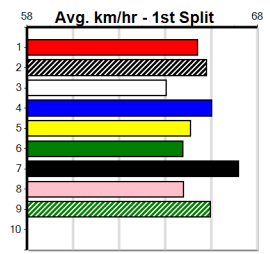

6

8:28PM

(VIC time)

Distance: 525m, Race Type: Grade 5, Total Prizemoney: $3,340
1st: $2,230, 2nd: $690, 3rd: $345, 4th: $75

CANYA LIBBY (5) only needs to step on even terms and she could be off and gone as they head down the back straight. MEPUNGA OLLIE (6) once fully balanced can match it with some of the better sprinters in the state. SIT AND STEER (4) can challenge.

Watchdog Tips: 5 6 4 3 Bet: Trifecta 5,6/4,5,6/3,4,5,6 ($10 - 125%)

Form Box Wgt Dist Track Date Time BON Margin 1st/2nd (Time) PIR Checked Comment WR Split 1 S/P Grade

ASTON PING [5] Comes into calculations off this draw. $11.00
BD Bitch Jan-22 Sire: FERNANDO BALE Dam: ZOOM OUT
Owner(s): R Borda
Winning Distances: < 300m (0) 300 - 399m (2) 400 - 499m (5) 500 - 599m (0) 600 - 699m (0) > 700m (0)
Winning Weights: 25.6(2) 25.9(1) 26.0(1) 26.1(1) 26.2(2)
2nd (8) 25.9 410 HOR R9 11-Jun-24 23.72 23.42 1.75L RUXTON SPICE (23.61) M/12 . . . . 10.46 $7.50 5
1st (1) 26.1 410 HOR R12 18-Jun-24 23.66 23.08 6.00L DETRIMENTAL (24.05) Q/11 . . . . 10.64 $2.00 5H
4th (1) 26.3 410 HOR R7 25-Jun-24 23.72 23.07 6.50L WILLA BALE (23.29) M/34 . . . . 10.53 $3.80 5F
7th (4) 26.4 460 GEL R8 05-Jul-24 26.40 25.54 13.00L HOUSE OF TURBO (25.54) M/578 . . . . 6.67 $52.90 X45
2nd (8) 26.3 450 WBL R6 11-Jul-24 25.80 25.45 0.25L DON'T TELL SHELL (25.79) S/533 . . . . 6.85 $2.70 5
2nd (6) 26.1 460 GEL R7 19-Jul-24 25.75 25.17 1.5L BLACK DREAM (25.65) M/222 . . . . 6.65 $24.30 5
5th (4) 26.2 450 BAL R6 31-Jul-24 25.61 25.24 5.50L JETSTREAM ICON (25.24) Q/245 . . . . 6.59 $8.50 X45
1st (3) 26.2 485 HOR R8 06-Aug-24 27.49 27.49 0.50L FARNHAM BALE (27.52) Q/111 . . . . SW . 6.53 $1.90 X45
Last 3 wins NOT included above
1st (5) 25.6 425 BEN R4 29-Dec-23 23.90 23.64 4.25L CATCH MY DRIFT (24.19) M/221 . . . . 6.50 $14.40 RWH
1st (4) 26.0 400 GEL R12 12-Apr-24 22.82 22.53 3.00L DEROGATIVE (23.02) M/11 . . . . 8.50 $6.20 5
1st (4) 26.2 390 SHP R10 27-May-24 22.05 21.84 0.50L HELLO SIRI (22.08) Q/11 . . . . 8.29 $33.00 5

Box History
Bx 1st 2nd 3rd 4th 5th 6th 7th 8th
1 2 1 2 3
2 1 1 2
3 1
4 2
5 1 2
6 2 1 2 1
7 2 3
8 3 1 1
Prize Best $24148.57
Starts FSH
Trk/Dts 38-7-9-5
APM 0-0-0-0 11547