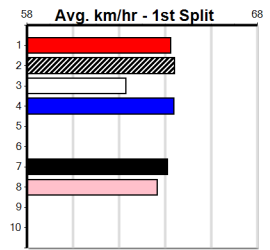

2

7:08PM

(VIC time)

Distance: 525m, Race Type: Maiden Heat, Total Prizemoney: $2,860
1st: $1,900, 2nd: $590, 3rd: $295, 4th: $75

PAW PIERRE (1) runner up effort on debut off a tougher draw suggests he looks the one to beat here. SOLO MAN (8) was placed in fast time at Bendigo on debut and can work into the race soon after box rise. SCUD (4) will cut to the fence after box rise

Watchdog Tips: 1 8 4 2 **Bet:** Win 1

	Form Box	Wgt	Dist	Track	Date	Time	BON	Margin	1st/2nd (Time)	PIR	Checked	Comment	W/R	Split 1	S/P	Grade		
1	PAW PIERRE (NSW)[M] $2.50																	
	Top effort on debut, gun draw, hard to beat. BEST BET																	
	BK Dog Jan-23 Sire: BERNARDO Dam: DYNA GARNER Trainer: Mark Delbridge (Balliang)																	
	Owner(s): B Wheeler																	
	Winning Distances: < 300m (0) 300 - 399m (0) 400 - 499m (0) 500 - 599m (0) 600 - 699m (0) > 700m (0)																	
	Winning Weights:																	
	2nd (5) 33.8 515 SAP R1 29-Jul-24 29.88 29.46 2.00L PAW FREDRICK (29.74) M/2222 5.22 $7.90 MH																	
	6th (5) 33.9 515 SAN R1 08-Aug-24 30.32 29.36 11.00 PAW FREDRICK (29.59) M/7676 5.29 $15.70 MF																	
	Last 3 wins NOT included above																	
	<table border="1" style="width: 100%; border-collapse: collapse;"> <thead> <tr> <th colspan="8">Box History</th> </tr> <tr> <th>Bx</th> <th>1st</th> <th>2nd</th> <th>3rd</th> <th>4th</th> <th>5th</th> <th>6th</th> <th>7th</th> <th>8th</th> </tr> </thead> <tbody> <tr><td>1</td><td></td><td></td><td></td><td></td><td></td><td></td><td></td><td></td></tr> <tr><td>2</td><td></td><td></td><td></td><td></td><td></td><td></td><td></td><td></td></tr> <tr><td>3</td><td></td><td></td><td></td><td></td><td></td><td></td><td></td><td></td></tr> <tr><td>4</td><td></td><td></td><td></td><td></td><td></td><td></td><td></td><td></td></tr> <tr><td>5</td><td></td><td>1</td><td></td><td></td><td></td><td>1</td><td></td><td></td></tr> <tr><td>6</td><td></td><td></td><td></td><td></td><td></td><td></td><td></td><td></td></tr> <tr><td>7</td><td></td><td></td><td></td><td></td><td></td><td></td><td></td><td></td></tr> <tr><td>8</td><td></td><td></td><td></td><td></td><td></td><td></td><td></td><td></td></tr> <tr> <td>Prize Best</td> <td colspan="6"></td> <td>$590.00</td> <td></td> </tr> <tr> <td>Starts</td> <td colspan="6"></td> <td>FSH</td> <td></td> </tr> <tr> <td>Trk/Dts</td> <td colspan="6"></td> <td>2-0-1-0</td> <td></td> </tr> <tr> <td>APM</td> <td colspan="6"></td> <td>0-0-0-0</td> <td>590</td> </tr> </tbody> </table>																	
2	DESIRABILITY [M] $6.50																	
	Extra distance should suit, must respect.																	
	BK Bitch Aug-22 Sire: BERNARDO Dam: FLOWING Trainer: Benny Briffa (Coolaroo)																	
	Owner(s): A Tullio																	
	Winning Distances: < 300m (0) 300 - 399m (0) 400 - 499m (0) 500 - 599m (0) 600 - 699m (0) > 700m (0)																	
	Winning Weights:																	
	3rd (1) 27.3 400 GEL R2 03-May-24 22.90 22.45 1.75L SERIAL STICKER (22.78) M/53 8.70 $5.20 MH																	
	Last 3 wins NOT included above																	
	<table border="1" style="width: 100%; border-collapse: collapse;"> <thead> <tr> <th colspan="8">Box History</th> </tr> <tr> <th>Bx</th> <th>1st</th> <th>2nd</th> <th>3rd</th> <th>4th</th> <th>5th</th> <th>6th</th> <th>7th</th> <th>8th</th> </tr> </thead> <tbody> <tr><td>1</td><td></td><td></td><td>1</td><td></td><td></td><td></td><td></td><td></td></tr> <tr><td>2</td><td></td><td></td><td></td><td></td><td></td><td></td><td></td><td></td></tr> <tr><td>3</td><td></td><td></td><td></td><td></td><td></td><td></td><td></td><td></td></tr> <tr><td>4</td><td></td><td></td><td></td><td></td><td></td><td></td><td></td><td></td></tr> <tr><td>5</td><td></td><td></td><td></td><td></td><td></td><td></td><td></td><td></td></tr> <tr><td>6</td><td></td><td></td><td></td><td></td><td></td><td></td><td></td><td></td></tr> <tr><td>7</td><td></td><td></td><td></td><td></td><td></td><td></td><td></td><td></td></tr> <tr><td>8</td><td></td><td></td><td></td><td></td><td></td><td></td><td></td><td></td></tr> <tr> <td>Prize Best</td> <td colspan="6"></td> <td>$260.00</td> <td></td> </tr> <tr> <td>Starts</td> <td colspan="6"></td> <td>FSH</td> <td></td> </tr> <tr> <td>Trk/Dts</td> <td colspan="6"></td> <td>1-0-0-1</td> <td></td> </tr> <tr> <td>APM</td> <td colspan="6"></td> <td>0-0-0-0</td> <td>156</td> </tr> </tbody> </table>																	
	3	DROP OF INK [M] $26.00																
Slow early, still learning, place looks best.																		
BK Bitch Oct-22 Sire: ASTON RUPEE Dam: SLINKY INKY Trainer: James Shaw (Seymour)																		
Owner(s): J Shaw																		
Winning Distances: < 300m (0) 300 - 399m (0) 400 - 499m (0) 500 - 599m (0) 600 - 699m (0) > 700m (0)																		
Winning Weights:																		
8th (7) 27.9 525 MEP R1 24-Jul-24 32.09 30.11 21.00 KNURLING (30.62) M/4688 5.34 $23.30 M