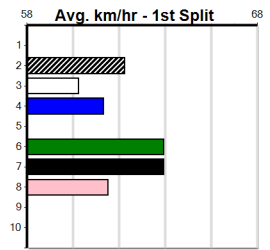

3

7:28PM

(VIC time)

Distance: 525m, Race Type: Maiden Heat, Total Prizemoney: $2,860
1st: $1,900, 2nd: $590, 3rd: $295, 4th: $75

PAW IKE (7) was placed in a much harder race than this last time and just needs a clear run going into the first bend and he will be hard to hold out. PAW MAVEN (4) shows some promise and will appreciate the rise in distance.

Watchdog Tips: 7 4 6 2 **Bet:** Win 7

1

ANACONDA SQUEEZE [M] Comes into calculations off this draw. **$14.00**

WBK Dog Aug-22 Sire: AUSSIE INFRARED Dam: OVER AND AWAY
Owner(s): OUR SHOUT (SYN), J Callus, M Callus, E Mifsud, J Callus, A Banitsiotis
Winning Distances: < 300m (0) 300 - 399m (0) 400 - 499m (0) 500 - 599m (0) 600 - 699m (0) > 700m (0)
Trainer: Wade Green (Parwan)

Winning Weights:
4th (7) 35.5 300 HVL R1 11-Aug-24 17.24 16.65 3.75L MR. OTTO (16.99) Q/3 4.05 $38.10 M

Last 3 wins NOT included above

Box History

Bx	1st	2nd	3rd	4th	5th	6th	7th	8th
1								
2								
3								
4								
5								
6								
7				1				
8								

Prize Best $75.00
Starts FSH 1-0-0-0
Trk/Dts 0-0-0-0
APM 75

2

MEPUNGA INFRARED [M] Solid placing here on debut, can threaten. **$4.00**

BK Dog Nov-22 Sire: BELLA INFRARED Dam: MEPUNGA MOLLY
Owner(s): B Smith
Winning Distances: < 300m (0) 300 - 399m (0) 400 - 499m (0) 500 - 599m (0) 600 - 699m (0) > 700m (0)
Trainer: Jeffrey Britton (Anakie)

Winning Weights:
2nd (2) 32.7 525 MEP R2 17-Jul-24 30.77 29.78 2.75L COME ON MANGO (30.59) M/4222 5.28 $2.80 MH
6th (8) 32.7 525 MEA R1 27-Jul-24 31.92 30.09 14.00 ROMANI (31.01) S/8787 5.42 $8.00 MF

Last 3 wins NOT included above

Box History

Bx	1st	2nd	3rd	4th	5th	6th	7th	8th
1								
2		1						
3								
4								
5								
6								
7								
8						1		

Prize Best $590.00
Starts 30.77(2)-17/7/24
Trk/Dts 2-0-1-0
APM 2-0-1-0
590

3

RAVEN OWEN [M] Improved run last time in a weaker maiden, place **$15.00**

BK Dog Oct-22 Sire: ASTON RUPEE Dam: MY BLACK RAVEN
Owner(s): G Mitchell
Trainer: Geoffrey Mitchell (Spotswood)

Winning Distances: < 300m (0) 300 - 399m (0) 400 - 499m (0) 500 - 599m (0) 600 - 699m (0) > 700m (0)

Winning Weights:
5th (3) 36.2 525 MEP R3 26-Jun-24 31.04 30.08 11.00 CANYA JIVE (30.32) M/2344 5.28 $18.90 MH
7th (2) 35.9 450 BAL R3 03-Jul-24 26.39 25.11 14.00 MERL'S LAD (25.41) S/887 7.03 $4.90 M
5th (4) 36.2 450 BAL R2 10-Jul-24 26.33 25.02 12.00 HONEY ZEN (25.51) S/777 7.02 $14.90 M
3rd (7) 35.9 450 BAL R2 05-Aug-24 26.46 25.71 5.50L HIGHLAND DUKE (26.08) M/564 6.93 $2.30 T3-M

Last 3 wins NOT included above

Box History

Bx	1st	2nd	3rd	4th	5th	6th	7th	8th
1								
2							1	
3					1			
4					1			
5								
6								
7			1					
8								

Prize Best $160.00
Starts 31.04(3)-26/6/24
Trk/Dts 4-0-0-1
APM 1-0-0-0
160

4

PAW MAVEN (NSW)[M] Rise in distance should suit, major player. **$4.00**

BK Dog Jan-23 Sire: BERNARDO Dam: DYNA GARNER
Owner(s): B Wheeler
Trainer: Mark Delbridge (Balliang)

Winning Distances: < 300m (0) 300 - 399m (0) 400 - 499m (0) 500 - 599m (0) 600 - 699m (0) > 700m (0)

Winning Weights:
4th (5) 31.0 400 GEL R2 19-Jul-24 23.30 22.49 4.50L JUNGLE FIREBALL (22.99) M/34 8.62 $5.50 M
4th (7) 30.8 425 BEN R1 26-Jul-24 24.61 23.79 9.50L SPENCER (23.96) S/774 6.85 $4.80 M
3rd (3) 30.8 460 GEL R2 02-Aug-24 26.53 26.02 4.50L PAW ALEXIS (26.22) M/333 SW 6.85 $6.50 M
6th (1) 30.7 450 BAL R1 07-Aug-24 26.31 25.38 9.00L PAW JUDAS (25.71) S/433 6.86 $2.80 M
3rd (3) 30.7 435 SLE R2 11-Aug-24 25.32 24.42 5.50L PAUA OF TESSA (24.95) S/543 5.49 $3.80 M

Last 3 wins NOT included above

Box History

Bx	1st	2nd	3rd	4th	5th	6th	7th	8th
1							1	
2								
3			2					
4								
5				1				
6								
7					1			
8								

Prize Best $670.00
Starts FSH 5-0-0-2
Trk/Dts 0-0-0-0
APM 670