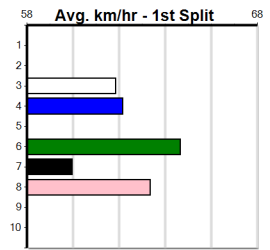

1

6:45PM

(VIC time)

Distance: 525m, Race Type: Maiden Heat, Total Prizemoney: $2,860
1st: $1,900, 2nd: $590, 3rd: $295, 4th: $75

PAW GUNNER (6) looks a dog if he stays fit and healthy that should go on to win many race and with even luck he should win here. WARM HUGS (4) was a solid run here two starts back and is a must for top3 SRM players.

Watchdog Tips: 6 4 3 2 **Bet:** Win 6

Form Box	Wgt	Dist	Track	Date	Time	BON	Margin	1st/2nd (Time)	PIR	Checked	Comment	WR	Split 1	S/P	Grade		
1	PAW SUMMER (NSW)[M] $6.00																
	Well bred type, betting best guide.																
	BK Bitch Dec-22 Sire: BERNARDO Dam: DYNA HARPA Trainer: Mark Delbridge (Balliang)																
	Owner(s): B Wheeler																
	Winning Distances: < 300m (0) 300 - 399m (0) 400 - 499m (0) 500 - 599m (0) 600 - 699m (0) > 700m (0)																
	Winning Weights:																
	Last 3 wins NOT included above																
	<table border="1" style="width: 100%; border-collapse: collapse;"> <thead> <tr> <th>Bx</th> <th>1st</th> <th>2nd</th> <th>3rd</th> <th>4th</th> <th>5th</th> <th>6th</th> <th>7th</th> <th>8th</th> </tr> </thead> <tbody> <tr><td>1</td><td></td><td></td><td></td><td></td><td></td><td></td><td></td><td></td></tr> <tr><td>2</td><td></td><td></td><td></td><td></td><td></td><td></td><td></td><td></td></tr> <tr><td>3</td><td></td><td></td><td></td><td></td><td></td><td></td><td></td><td></td></tr> <tr><td>4</td><td></td><td></td><td></td><td></td><td></td><td></td><td></td><td></td></tr> <tr><td>5</td><td></td><td></td><td></td><td></td><td></td><td></td><td></td><td></td></tr> <tr><td>6</td><td></td><td></td><td></td><td></td><td></td><td></td><td></td><td></td></tr> <tr><td>7</td><td></td><td></td><td></td><td></td><td></td><td></td><td></td><td></td></tr> <tr><td>8</td><td></td><td></td><td></td><td></td><td></td><td></td><td></td><td></td></tr> </tbody> </table>																
	<table border="1" style="width: 100%; border-collapse: collapse;"> <tr> <td>Prize Best</td> <td></td> <td>$0</td> </tr> <tr> <td>Starts</td> <td></td> <td>FSH</td> </tr> <tr> <td>Trk/Dts</td> <td></td> <td>0-0-0-0</td> </tr> <tr> <td>APM</td> <td></td> <td>0</td> </tr> </table>																
	2	RADAR'S PATROL (NSW)[M] $5.50															
Dam produced smart performer False Confidence.																	
BE Dog Jun-22 Sire: BERNARDO Dam: MIDNIGHT DARE Trainer: Wade Green (Parwan)																	
Owner(s): W Green																	
Winning Distances: < 300m (0) 300 - 399m (0) 400 - 499m (0) 500 - 599m (0) 600 - 699m (0) > 700m (0)																	
Winning Weights:																	
Last 3 wins NOT included above																	
<table border="1" style="width: 100%; border-collapse: collapse;"> <thead> <tr> <th>Bx</th> <th>1st</th> <th>2nd</th> <th>3rd</th> <th>4th</th> <th>5th</th> <th>6th</th> <th>7th</th> <th>8th</th> </tr> </thead> <tbody> <tr><td>1</td><td></td><td></td><td></td><td></td><td></td><td></td><td></td><td></td></tr> <tr><td>2</td><td></td><td></td><td></td><td></td><td></td><td></td><td></td><td></td></tr> <tr><td>3</td><td></td><td></td><td></td><td></td><td></td><td></td><td></td><td></td></tr> <tr><td>4</td><td></td><td></td><td></td><td></td><td></td><td></td><td></td><td></td></tr> <tr><td>5</td><td></td><td></td><td></td><td></td><td></td><td></td><td></td><td></td></tr> <tr><td>6</td><td></td><td></td><td></td><td></td><td></td><td></td><td></td><td></td></tr> <tr><td>7</td><td></td><td></td><td></td><td></td><td></td><td></td><td></td><td></td></tr> <tr><td>8</td><td></td><td></td><td></td><td></td><td></td><td></td><td></td><td></td></tr> </tbody> </table>																	
<table border="1" style="width: 100%; border-collapse: collapse;"> <tr> <td>Prize Best</td> <td></td> <td>$0</td> </tr> <tr> <td>Starts</td> <td></td> <td>FSH</td> </tr> <tr> <td>Trk/Dts</td> <td></td> <td>0-0-0-0</td> </tr> <tr> <td>APM</td> <td></td> <td>0</td> </tr> </table>																	
3		~~TOXIC SLIME [M]~~ *** SCRATCHED *** $6.50															
	RF Dog Jan-23 Sire: BERNARDO Dam: SLINGSHOT GYPSY Trainer: Rebecca Gibbons (Avalon)																
	Owner(s): J Ferguson																
	Winning Distances: < 300m (0) 300 - 399m (0) 400 - 499m (0) 500 - 599m (0) 600 - 699m (0) > 700m (0)																
	Winning Weights:																
	5th (4) 33.6 525 MEP R1 07-Aug-24 31.31 29.93 3.75L HEY PRESTO (31.07) M/6555 5.37 $6.50 M																
	Last 3 wins NOT included above