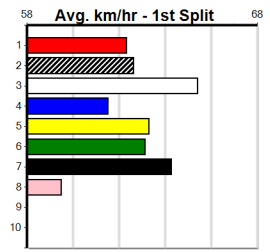

AMRON BOY AT STUD

4

7:48PM

(VIC time)

Distance: 600m, Race Type: Mixed 6/7, Total Prizemoney: $3,940
1st: $2,640, 2nd: $815, 3rd: $410, 4th: $75

SHE'S EXTREME (5) exited this same draw in her solid 34.45 all the way ANDOWN Park win and a repeat effort would see her hard to beat. PAW ERINA (7) can settle top two early and looks suited to a race of this nature.

Watchdog Tips: **5** **7** **2** **3** **Bet:** **Box Trifecta 2,3,5,7 ($10 for 41.67%)**

HE'S A ROCK [7] *** SCRATCHED *** $9.00
BK Dog Aug-22 Sire: KINLOCH BRAE Dam: RED ROCKS Trainer: Mario Briganti (Pearcedale)
Owner(s): B Keen
Winning Distances: < 300m (0) 300 - 399m (0) 400 - 499m (1) 500 - 599m (0) 600 - 699m (0) > 700m (0)
Winning Weights: 35.8(1)

5th (6)	36.1	390	SHP	R3	03-Jun-24	22.95	21.80	8.00L	STOJANOVIC (22.41)	M/75	SW	8.86	$8.40	MH
3rd (4)	35.9	400	WGL	R2	11-Jun-24	23.07	22.72	1.25L	SAXON KELTON (23.00)	M/32		8.57	$7.90	M
1st (8)	35.8	435	SLE	R1	23-Jun-24	25.01	24.37	2.00L	ROSCOE BALE (25.14)	M/211		5.27	$6.00	MH
7th (7)	36.2	515	SAP	R3	15-Jul-24	31.10	29.45	8.50L	LAPIS LAZULI (30.52)	M/4446		5.56	$17.30	7

Box History

Bx	1st	2nd	3rd	4th	5th	6th	7th	8th
1								
2								
3								
4				1				
5								
6					1			
7								1
8	1							

Prize Best Starts Trk/Dts APM
$1940.00 FSH
4-1-0-1
0-0-0-0
1500

FACETIOUS [6] Handy effort here last week, can threaten. $4.00
BD Bitch Dec-21 Sire: SUPERIOR PANAMA Dam: GEMILLY Trainer: Bruno Panetta (Melton West)
Owner(s): D Verhagen
Winning Distances: < 300m (0) 300 - 399m (0) 400 - 499m (1) 500 - 599m (1) 600 - 699m (0) > 700m (0)
Winning Weights: 25.6(1) 26.3(1)

3rd (5)	25.7	600	MEP	R4	26-Jun-24	34.88	34.66	3.25L	PAYBACK (34.66)	M/2443		9.22	$35.60	X67
4th (6)	25.5	680	WGL	R5	02-Jul-24	40.50	39.60	13.00	FULL OF REGRETS (39.60)	S/444		18.80	$24.10	RW
3rd (8)	25.4	595	SAP	R2	08-Jul-24	34.77	34.68	1.25L	FLAWS AND SINS (34.68)	M/2333	SW	9.47	$17.20	RW
4th (6)	26.1	515	SAN	R2	18-Jul-24	30.13	29.29	7.00L	TEONNA (29.65)	M/5554		5.34	$48.10	X67
6th (5)	26.0	660	BEN	R8	26-Jul-24	38.57	37.83	11.00	DRILL SERGEANT (37.83)	M/7666		4.47	$92.60	S
4th (2)	26.1	595	SAP	R9	29-Jul-24	34.77	34.38	4.75L	PAW BODHI (34.45)	M/4444		9.47	$16.00	RW
3rd (8)	26.2	595	SAP	R2	04-Aug-24	34.74	34.45	4.25L	SHE'S EXTREME (34.45)	M/4333		9.47	$7.80	RW
2nd (1)	26.1	600	MEP	R7	07-Aug-24	34.97	34.74	3.5L	MCIVOR ALFY (34.74)	M/2222		9.45	$4.30	RW

Box History

Bx	1st	2nd	3rd	4th	5th	6th	7th	8th
1	1	1	1					
2				3				
3				1	2	1	2	1
4		2	1					1
5	1		1			2		
6			2	3			1	1
7	1				1	1	1	1
8		1	2		1			

Prize Best Starts Trk/Dts APM
$10390.00 FSTD
34.88(5)-26/6/24
37-2-3-8
4-0-1-2
6033