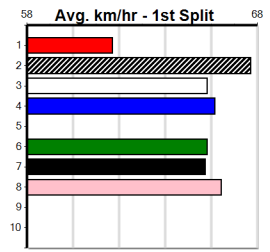

7

8:48PM

(VIC time)

Distance: 525m, Race Type: Grade 4, Total Prizemoney: $3,875
1st: $2,600, 2nd: $800, 3rd: $400, 4th: $75

FERNANDO PHIL (2) is an elite sprinter who should have no problems finding the arm early and from than on it should be an easy watch for favourite punters. SWINDLED (4) will have something to say about that if he gets clear running.

Watchdog Tips: 2 4 3 7 Bet: Trifecta 2/4/3,7 ($10 - 500%)

Form Box Wgt Dist Track Date Time BON Margin 1st/2nd (Time) PIR Checked Comment WR Split 1 S/P Grade

LEGAL BUD [4] Biks Racing well below best, needs a jam up. $34.00
Owner(s): R Bate
Winning Distances: < 300m (0) 300 - 399m (4) 400 - 499m (7) 500 - 599m (4) 600 - 699m (0) > 700m (0)
Winning Weights: 29.1(1) 29.4(1) 29.5(3) 29.7(3) 29.9(1) 30.0(1) 30.2(2) 30.7(1) 30.8(1) 30.9(1)

FERNANDO PHIL [4] Class edge. Looks the leader, hard to catch. $1.80
Owner(s): R Magri
Winning Distances: < 300m (0) 300 - 399m (0) 400 - 499m (5) 500 - 599m (7) 600 - 699m (0) > 700m (0)
Winning Weights: 32.2(1) 32.3(1) 32.4(3) 32.5(4) 32.6(1) 32.8(2)

DEPARTED [4] Boasts terrific mid-race speed, can cause an upset $5.00
Owner(s): TYLER TWO MACEY (SYN), J Sharp, S O'hehir
Winning Distances: < 300m (0) 300 - 399m (0) 400 - 499m (3) 500 - 599m (10) 600 - 699m (0) > 700m (0)
Winning Weights: 31.2(2) 31.4(2) 31.9(2) 32.0(1) 32.1(1) 32.2(3) 32.4(1) 32.5(1)

SWINDLED (SA)[4] Finds trouble in his races but is super talented. $3.80
Owner(s): L Hellmuth
Winning Distances: < 300m (0) 300 - 399m (6) 400 - 499m (5) 500 - 599m (7) 600 - 699m (0) > 700m (0)
Winning Weights: 32.7(1) 33.2(2) 33.4(1) 33.5(2) 33.6(2) 33.7(3) 33.8(1) 33.9(3) 34.0(3)

*** VACANT BOX ***
Owner(s):
Winning Distances: < 300m (0) 300 - 399m (0) 400 - 499m (0) 500 - 599m (0) 600 - 699m (0) > 700m (0)
Winning Weights:

1

2

3

4

5