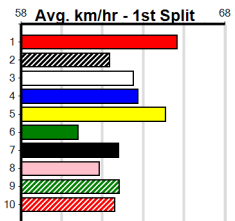

MADE SOLUTIONS ELECTRICAL AND DAT

Distance: 425m, Race Type: Grade 5 T3, Total Prizemoney: $1,530
1st: $1,000, 2nd: $320, 3rd: $160, 4th: $50

FINANCIER (3) was far from disgraced here last time and he is suited back to this distance range.
ALDREN BALE (5) trialled well around Warrnambool and he should be on the pace from the outset.
AEROBIC ICE AGE (7) has solid claims

Watchdog Tips:

3

5

7

1

Bet:

Win 3

Main table containing race details for 9 races, including horse names, trainers, odds, and winning boxes.