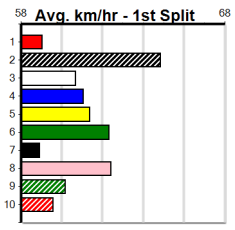

Track Record:

Distance	Time	Greyhound	Date Set
425m	23.281	TYPHOON SAMMY	09-Oct-21
500m	27.518	MIDNIGHT RIDE	27-Feb-15
660m	37.358	NO DONUTS (late POWDERED DONUT)	27-Mar-16

Bendigo

SPORTSBET GREEN TICKS

Distance: 425m, Race Type: Tier 3 - Maiden, Total Prizemoney: \$1,530
1st: \$1,000, 2nd: \$320, 3rd: \$160, 4th: \$50