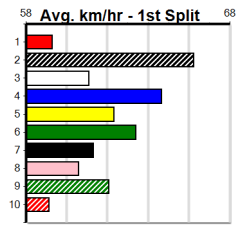

Bendigo

12

6:28PM

(VIC time)

SPORTSBET NOBODY DOES IT EASIER

Distance: 425m, Race Type: Grade 5 T3, Total Prizemoney: \$1,530
1st: \$1,000, 2nd: \$320, 3rd: \$160, 4th: \$50

ZIP UP ANDY (4) returned to form with a solid 24.45 win here last time and he looks suited again. ZIPPER ONE (8) has been placed in two of four since moving to Victoria and she is well drawn out wide. HYDRO GLIDE (6) has solid claims