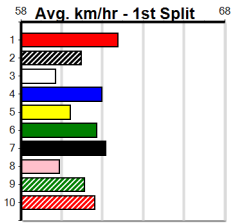

Table listing race details for 10 races. Each race entry includes horse name (e.g., AIRTIME INFRARED, BAROOGA PETE), trainer, jockey, odds, and results. Winning boxes and prize details are also provided for each race. Races 9 and 10 are marked as 'SCRATCHED'.

HANRAHAN PLUMBING

Distance: 425m, Race Type: Tier 3 - Grade 7, Total Prizemoney: \$1,530
1st: \$1,000, 2nd: \$320, 3rd: \$160, 4th: \$50

9

5:24PM

(VIC time)

HERE COMES SHAKA (8) was far from disgraced here last time and he will find this easier. SHY CABANG (6) has been placed in two of five here and she can settle on the speed. MINCHER MAGIC (7) is expected to race well fresh