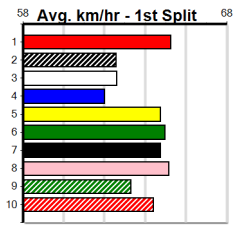

8
5:00PM
(VIC time)

PETER BROWN CUSTOM HOMES

Distance: 500m, Race Type: Grade 5 T3, Total Prizemoney: $1,740
1st: $1,150, 2nd: $360, 3rd: $180, 4th: $50

Watchdog Tips: 5 6 1 4 Bet: Box Quinella 1,5,6 ($10 for 333.33%)

HIBIKI BLUE (5) has been racing well in stronger company of late and she can assume control soon after box rise. REGENERATE (6) has a good record here and she will get a nice cart across early. AIRTIME INFRARED (1) is drawn to get the breaks

Table listing race details for 10 races. Each race entry includes horse name (e.g., AIRTIME INFRARED, BAROOGA PETE), trainer, jockey, odds, and results. Winning boxes and prize details are also provided for each race. Races 9 and 10 are marked as 'SCRATCHED'.