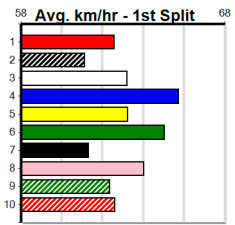

Bendigo

HIP POCKET BENDIGO

Distance: 425m, Race Type: Tier 3 - Grade 6, Total Prizemoney: $1,530
1st: $1,000, 2nd: $320, 3rd: $160, 4th: $50

3
3:32PM
(VIC time)

FABIO GIBLET (8) has had little luck in stronger company of late and he is drawn to get all the breaks today. TUFF TOBY (1) recorded his handy 24.18 PB here from this draw and he should be prominent throughout. CRUISING AMY (2) has claims

Watchdog Tips:

8

1

2

5

Bet:

Win 8