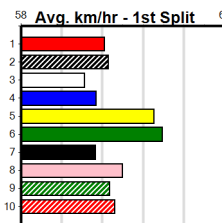

MANNINGS GREYHOUND COMPLEX

Distance: 425m, Race Type: Tier 3 - Grade 6, Total Prizemoney: \$1,530

1st: \$1,000, 2nd: \$320, 3rd: \$160, 4th: \$50

CRAIG KEEPING (5) will find this easier than his most recent racing and he has the pace to make every post a winner. POPCORN IRA (8) is another who drops in class and she is drawn to get all the breaks. LITTLE GLADYS (6) is racing with confidence