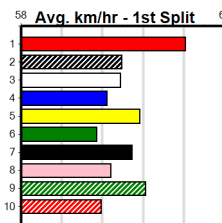

Bendigo

GRAY'S BENDIGO

10

5:40PM

(VIC time)

Distance: 425m, Race Type: Grade 5 T3, Total Prizemoney: \$1,530
1st: \$1,000, 2nd: \$320, 3rd: \$160, 4th: \$50

HIGHWAY (5) will find this easier than his most recent racing and he owns a handy 24.17 PB here.
RON'S MISTAKE (8) has a good record here and he can work into the mix mid race, while SHE IS
SCARLET (2) has been racing with confidence.