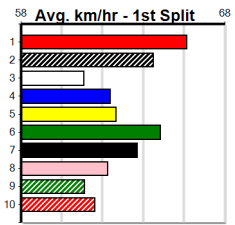

BENDIGO ADVERTISER

Distance: 425m, Race Type: Tier 3 - Grade 7, Total Prizemoney: $1,530
1st: $1,000, 2nd: $320, 3rd: $160, 4th: $50

2

3:15PM
(VIC time)

WELLERMAN (7) is armed with a nice turn of foot and he will prove too classy for these if given a clear passage. DERNANCOURT (3) was never headed in his maiden win here and he should be in the mix again. MISS CHERRY (2) continues to improve

Watchdog Tips: **7** **3** **2** **1** Bet: **Win 7**