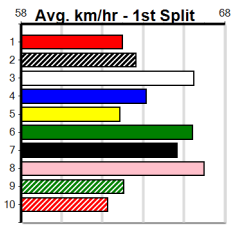

AG TYRES & WHEELS

Distance: 425m, Race Type: Grade 5 T3, Total Prizemoney: \$1,530
1st: \$1,000, 2nd: \$320, 3rd: \$160, 4th: \$50

7

4:42PM
(VIC time)

PRESS START (8) has the speed to cross and she can break up the field through the bend. HOT SUMMER SKY (3) is better than her past few runs and she can work into the mix mid race. DASHING JEFF (2) owns a slick 23.94 PB here.