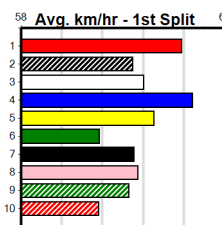

JARROD LARKIN CONCRETING

Distance: 500m, Race Type: Grade 5 T3, Total Prizemoney: $1,740

1st: $1,150, 2nd: $360, 3rd: $180, 4th: $50

6

4:25PM

(VIC time)

CRUSOE RICO (8) led for a long way at The Meadows two runs back and he will find this a lot easier. MCIVOR JEWELS (5) was handily placed two runs back and she just needs some luck early on. BUN WILDFIRE (2) won't be too far away

Watchdog Tips:

8

5

2

1

Bet:

Win 8