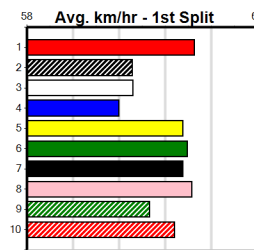

PETER BROWN CUSTOM HOMES

Distance: 500m, Race Type: Grade 5 T3, Total Prizemoney: $1,740
1st: $1,150, 2nd: $360, 3rd: $180, 4th: $50

HIBIKI BLUE (5) has been racing well in stronger company of late and she can assume control soon after box rise. REGENERATE (6) has a good record here and she will get a nice cart across early. AIRTIME INFRARED (1) is drawn to get the breaks

Watchdog Tips: 5 6 1 4 Bet: Box Quinella 1,5,6 ($10 for 333.33%)

Form Box Wgt Dist Track Date Time BON Margin 1st/2nd (Time) PIR Checked Comment W/R Split 1 S/P Grade

AIRTIME INFRARED [5] Rarely runs a bad race here, well drawn, threat $4.60
Owner(s): ANLON (SYN), J Coburn, S Coburn
Sire: AUSSIE INFRARED Dam: SUBCONSCIOUS
Trainer: John Coburn (Kilmore)

BAROOGA PETE [5] Lack of early speed is a worry, place preferred $8.00
Owner(s): J Psaila
Sire: BAROOGA BRETT Dam: LADY TORAH
Trainer: Wayne Bocquet (Mullengandra)

MILLERS ROAD [5] Better for the run when resuming, place claims $10.00
Owner(s): CYPRESS LODGE (SYN), C Elliot, T Elliot
Sire: ZAMBORA BROCKIE Dam: LUCILLE DIOR
Trainer: Tracy Elliot (Greenhill)

FRYPAN LOMAR [5] No luck in his past three, can atone, respect $6.50
Owner(s): S Mcmenamin
Sire: ORSON ALLEN Dam: IRELAND'S FORCE
Trainer: Wayne Bocquet (Mullengandra)

HIBIKI BLUE [5] Drops in class, has the speed to cross, yes $3.40
Owner(s): A Lie
Sire: FERAL FRANKY Dam: MIYAZAKI
Trainer: Jason Sharp (Lara)

1

2

3

4

5