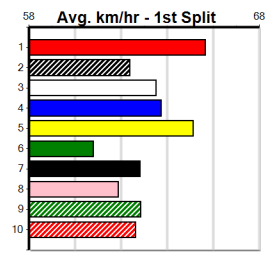

MADE SOLUTIONS ELECTRICAL AND DATA

Distance: 425m, Race Type: Grade 5 T3, Total Prizemoney: $1,530
1st: $1,000, 2nd: $320, 3rd: $160, 4th: $50

FINANCIER (3) was far from disgraced here last time and he is suited back to this distance range.
ALDREN BALE (5) trialled well around Warrnambool and he should be on the pace from the outset.
AEROBIC ICE AGE (7) has solid claims

Watchdog Tips: **3** **5** **7** **1** **Bet:** **Win 3**

1

IMPRESS SIMBA (NSW)[5] **Prefer out wide but has solid muster, respect** **$7.50**
RBD Dog Jun-21 Sire: FERNANDO BALE Dam: MEPUNGA FRANKIE Trainer: Terry Meyer (Girgarre)

Owner(s): T Meyer
Winning Distances: < 300m (0) 300 - 399m (6) 400 - 499m (0) 500 - 599m (0) 600 - 699m (0) > 700m (0)
Winning Weights: 31.9(1) 32.2(1) 32.3(1) 32.4(1) 32.5(1) 32.6(1)

Box	1st	2nd	3rd	4th	5th	6th	7th	8th
1								
2								
3								
4								
5								
6								
7								
8								

Prize Best Starts Trk/Dts APM: $9715.00, 24.59(6)-5/6/24, 42-6-2-7, 2-0-1-0, 2113

2

MY COMPASS [5] **Wide runner inside is a worry, place best** **$6.00**
BD Dog Aug-20 Sire: MY REDEEMER Dam: SHOUT OUT LOUD Trainer: Brian Brown (Axedale)

Owner(s): BULLET (SYN), L Brown, B Brown
Winning Distances: < 300m (0) 300 - 399m (1) 400 - 499m (12) 500 - 599m (0) 600 - 699m (0) > 700m (0)
Winning Weights: 32.6(1) 32.7(2) 32.9(1) 33.0(1) 33.3(2) 33.4(2) 33.5(2) 33.8(1) 33.9(1)

Box	1st	2nd	3rd	4th	5th	6th	7th	8th
1								
2								
3								
4								
5								
6								
7								
8								

Prize Best Starts Trk/Dts APM: $24376.43, 24.22(8)-26/4/23, 107-13-16-13, 47-7-10-8, 3591

3

FINANCIER [5] **Drops in class, can cross and lead, yes** **$3.20**
WBE Dog Jan-22 Sire: NEED MY MONEYNOW Dam: GRANDANA QUALI Trainer: Jayden Cassar (Ballarat East)

Owner(s): J Cassar
Winning Distances: < 300m (0) 300 - 399m (2) 400 - 499m (3) 500 - 599m (1) 600 - 699m (0) > 700m (0)
Winning Weights: 28.4(1) 28.6(1) 29.1(2) 29.2(2)

Box	1st	2nd	3rd	4th	5th	6th	7th	8th
1								
2								
3								
4								
5								
6								
7								
8								

Prize Best Starts Trk/Dts APM: $13335.00, 24.32(4)-8/3/24, 31-6-3-5, 1-0-0-0, 4060

4

ROCKY HORROR [5] **Racing well below his best, prefer to watch** **$15.00**
BK Dog Jan-20 Sire: FERNANDO BALE Dam: PIETRA ALLEN Trainer: Darren Petersen (Rochester)

Owner(s): D Petersen
Winning Distances: < 300m (0) 300 - 399m (5) 400 - 499m (5) 500 - 599m (0) 600 - 699m (0) > 700m (0)
Winning Weights: 32.5(1) 32.9(2) 33.1(1) 33.2(3) 33.4(1) 33.5(2)

Box	1st	2nd	3rd	4th	5th	6th	7th	8th
1								
2								
3								
4								
5								
6								
7								
8								

Prize Best Starts Trk/Dts APM: $42615.00, 24.03(2)-4/3/22, 109-10-23-22, 12-2-2-1, 1654

5

ALDREN BALE [5] Biks **Trialled well at Warrnambool, main danger** **$4.80**
FBD Dog Jan-21 Sire: KONOMI Dam: DYNA UNI Trainer: Catherine Roberts (Terang)

Owner(s): C Roberts
Winning Distances: < 300m (0) 300 - 399m (2) 400 - 499m (2) 500 - 599m (0) 600 - 699m (0) > 700m (0)
Winning Weights: 32.2(1) 32.4(1) 32.6(1) 32.7(1)

Box	1st	2nd	3rd	4th	5th	6th	7th	8th
1								
2								
3								
4								
5								
6								
7								
8								

Prize Best Starts Trk/Dts APM: $8720.00, 24.65(2)-26/6/24, 24-4-4-0, 2-0-0-0, 1307