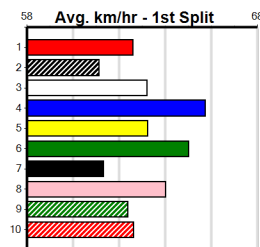

HIP POCKET BENDIGO

Distance: 425m, Race Type: Tier 3 - Grade 6, Total Prizemoney: $1,530
1st: $1,000, 2nd: $320, 3rd: $160, 4th: $50

FABIO GIBLET (8) has had little luck in stronger company of late and he is drawn to get all the breaks today. TUFF TOBY (1) recorded his handy 24.18 PB here from this draw and he should be prominent throughout. CRUISING AMY (2) has claims

Watchdog Tips:	8	1	2	5	Bet:	Win 8

Form Box	Wgt	Dist	Track	Date	Time	BON	Margin	1st/2nd (Time)	PIR	Checked	Comment	WR	Split 1	S/P	Grade
1															
TUFF TOBY [6]															
Recorded his PB here from this draw, danger $3.40															
BK Dog Jul-22 Sire: FERAL FRANKY Dam: MISS ROXY Trainer: Dallen Klemke (Lara)															
Owner(s): D Klemke															
Winning Distances: < 300m (0) 300 - 399m (0) 400 - 499m (2) 500 - 599m (0) 600 - 699m (0) > 700m (0)															
Winning Weights: 36.5(2)															
6th (6)	37.0	390	BAL	R1	22-Apr-24	23.31	22.24	8.50L MAJESTIC GEORGE (22.72)	S/87				9.05	$13.10	T3-M
1st (4)	36.5	400	GEL	R2	30-Apr-24	22.95	22.73	6.50L ASTON NAXXAR (23.40)	M/11				8.59	$6.90	M
4th (3)	36.9	390	BAL	R10	16-Jun-24	23.25	22.46	2.75L SAM'S GIRL (23.07)	M/45				8.80	$4.30	T3-7
2nd (1)	36.8	400	GEL	R9	22-Jun-24	23.03	22.83	1.25L ZIPPI MUSTANG (22.95)	M/22				8.54	$2.70	7
4th (6)	36.9	400	GEL	R10	09-Jul-24	23.33	22.77	3.25L PAW MARVEL (23.11)	M/13				8.59	$4.00	7
1st (1)	36.5	425	BEN	R10	17-Jul-24	24.18	24.18	8.50L LADY AMRON (24.74)	M/111				6.60	$3.00	T3-7
5th (3)	36.3	425	BEN	R10	31-Jul-24	25.09	24.14	8.50L MR. FERGUSON (24.53)	M/666				6.81	$3.30	6G
6th (4)	36.3	400	GEL	R12	06-Aug-24	23.16	22.31	6.00L IF HE COULD (22.77)	M/46				8.68	$11.30	6G
Last 3 wins NOT included above															
Prize Best Starts Trk/Dts APM															

2															
CRUISING AMY [6]															
Better than her past few runs, can threaten $12.00															
BK Bitch Apr-21 Sire: RAW ABILITY Dam: CRUISY'S EMPRESS Trainer: Alfio Giacca (Sunshine North)															
Owner(s): A Giacca															
Winning Distances: < 300m (0) 300 - 399m (0) 400 - 499m (2) 500 - 599m (0) 600 - 699m (0) > 700m (0)															
Winning Weights: 26.0(1) 26.1(1)															
2nd (4)	26.4	425	BEN	R4	22-May-24	24.43	24.25	2.75L SANDY'S LUNAR (24.25)	Q/222				6.66	$38.20	6G
5th (7)	26.7	450	BAL	R5	02-Jun-24	26.19	25.44	7.50L CHELSEA DAGGER (25.67)	M/345				6.74	$33.70	T3-RW
2nd (8)	26.1	390	BAL	R3	09-Jun-24	22.67	22.34	1.75L MIGHTY MONARCH (22.56)	M/22				8.64	$4.00	T3-6
2nd (7)	26.0	390	BAL	R4	16-Jun-24	22.99	22.46	8.00L SOLID GROUND (22.46)	M/43				8.58	$18.50	T3-6
2= (6)	26.5	390	BAL	R3	23-Jun-24	22.82	22.22	2.75L AEROBIC ICE AGE (22.63)	M/22				8.69	$5.90	T3-6
8th (4)	26.5	390	BAL	R4	30-Jun-24	22.96	22.21	9.00L JAMS NIMBLE (22.36)	M/78				8.83	$13.60	T3-6
8th (5)	26.0	400	GEL	R3	16-Jul-24	23.51	22.53	11.00L LUKA MAGIC (22.74)	M/87				8.91	$74.00	6G
4th (8)	26.2	390	BAL	R3	05-Aug-24	22.95	22.44	4.50L JEROME (22.65)	S/65				8.83	$19.80	T3-RW
Last 3 wins NOT included above															
1st (2)	26.0	425	BEN	R2	29-Nov-23	24.86	24.20	0.25L ESPRESSO BABE (24.87)	M/222				6.66	$12.30	T3-M
1st (7)	26.1	425	BEN	R9	17-Apr-24	24.51	24.30	1.5L LEKTRA SAM (24.61)	Q/111			VO	6.59	$4.00	7
Prize Best Starts Trk/Dts APM