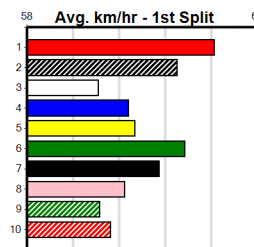

BENDIGO ADVERTISER

Distance: 425m, Race Type: Tier 3 - Grade 7, Total Prizemoney: $1,530
1st: $1,000, 2nd: $320, 3rd: $160, 4th: $50

WELLERMAN (7) is armed with a nice turn of foot and he will prove too classy for these if given a clear passage. DERNANCOURT (3) was never headed in his maiden win here and he should be in the mix again. MISS CHERRY (2) continues to improve

Watchdog Tips: 7 3 2 1 Bet: Win 7

Duke Caboom [7] Settles on the pace, will get tired, top 4 in SRM $4.60
Owner(s): C Roberts
Sire: ASTON RUPEE Dam: BOOM FOOT
Trainer: Catherine Roberts (Terang)
Box History table and performance details.

Miss Cherry [7] Improving all the time, good early burn, threat $6.00
Owner(s): D Klemke
Sire: FERAL FRANKY Dam: MISS ROXY
Trainer: Dallan Klemke (Lara)
Box History table and performance details.

Dernancourt [7] Never headed two runs back, danger if crosses $7.50
Owner(s): D Long
Sire: FERAL FRANKY Dam: SPEEDY BELLA
Trainer: David Long (Tarnaquilla)
Box History table and performance details.

Sassy Panama [7] Draw helped in her Shepparton win, next time $12.00
Owner(s): Jamari (SYN), M Eccles, R George, J Keough
Sire: SUPERIOR PANAMA Dam: SASSY IZZY
Trainer: Jordan Formosa (Heathcote)
Box History table and performance details.

One Knee Noni [7] Tough draw but has a solid PB here, place claims $8.00
Owner(s): J Formosa
Sire: SHIMA SHINE Dam: LILLY PATCH
Trainer: Jordan Formosa (Heathcote)
Box History table and performance details.