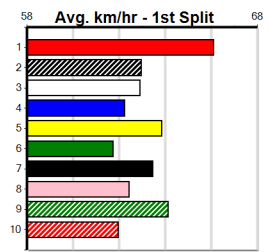

GRAY'S BENDIGO

Distance: 425m, Race Type: Grade 5 T3, Total Prizemoney: $1,530
1st: $1,000, 2nd: $320, 3rd: $160, 4th: $50

HIGHWAY (5) will find this easier than his most recent racing and he owns a handy 24.17 PB here.
RON'S MISTAKE (8) has a good record here and he can work into the mix mid race, while SHE IS
SCARLET (2) has been racing with confidence.

Watchdog Tips: 5 8 2 9 Bet: Win 5

INTER SPARKLE [5] Beaten in all four runs here, prefer to watch $12.00
RF Bitch Jun-20 Sire: ASTON DEE BEE Dam: INTER ELESHA
Owner(s): Interthor (SYN), J Thorpe, T Interligi
Trainer: Jennifer Thorpe (Arthurs Creek)

SHE IS SCARLET [5] Racing well, settles on the speed, threat $7.50
BK Bitch Apr-22 Sire: MEPUNGA BLAZER Dam: TARRA ROCKET
Owner(s): R Whyte
Trainer: Brendon Jones (Pyalong)

AGE REDEEMER [5] *** SCRATCHED *** $10.00
BK Bitch Aug-21 Sire: MY REDEEMER Dam: SCOTTISH PRIDE
Owner(s): M Perry
Trainer: Jordan Formosa (Heathcote)

MY BOY HARVEY [5] Tough draw but has good muster, keep safe $6.00
BK Dog Aug-21 Sire: SHIMA SHINE Dam: MEPUNGA MIDGET
Owner(s): S Bunchusri
Trainer: Donna Knight (Talbot)

HIGHWAY [5] Drops in class, can find the top early, yes $3.40
BK Dog Mar-22 Sire: ASTON DEE BEE Dam: TIME NO MONEY
Owner(s): D Petersen
Trainer: Aroha Hemingway (Rochester)

1

2

3

4

5