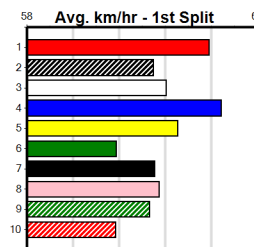

JARROD LARKIN CONCRETING

Distance: 500m, Race Type: Grade 5 T3, Total Prizemoney: $1,740
1st: $1,150, 2nd: $360, 3rd: $180, 4th: $50

CRUSOE RICO (8) led for a long way at The Meadows two runs back and he will find this a lot easier. MCIVOR JEWELS (5) was handily placed two runs back and she just needs some luck early on. BUN WILDFIRE (2) won't be too far away

Watchdog Tips: 8 5 2 1 Bet: Win 8

CRIMSON CANNON [5] Hit or miss early, draw should help, respect $3.60
Owner(s): Mingo's Mates (SYN), J Rhode, S Hickey, M Hickey, P Hickey, G Castledine, B Hickey
Trainer: Jason Sharp (Lara)

BUN WILDFIRE [5] No luck of late, can find the rail early, threat $4.20
Owner(s): S Stefanos
Trainer: Jordan Formosa (Heathcote)

BREAK IN [5] Steady record here, can find bother, tough ask $10.00
Owner(s): Fiji Fund (SYN), L Jovanovski, L Atanasovski
Trainer: George Kantzidis (Woodstock)

MYALL MANNERED [5] Goes well here but the draw is a worry, place $8.00
Owner(s): P Vogelzang
Trainer: Phillip Vogelzang (Mansfield)

MCIVOR JEWELS [5] Eye catching run two starts back, main danger $7.50
Owner(s): J Priest
Trainer: Julie Priest (Junortoun)

1

2

3

4

5