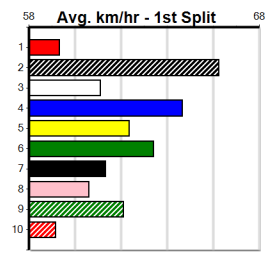

Bendigo
12
6:28PM
(VIC time)

SPORTSBET NOBODY DOES IT EASIER

Distance: 425m, Race Type: Grade 5 T3, Total Prizemoney: $1,530
1st: $1,000, 2nd: $320, 3rd: $160, 4th: $50

ZIP UP ANDY (4) returned to form with a solid 24.45 win here last time and he looks suited again.
ZIPPER ONE (8) has been placed in two of four since moving to Victoria and she is well drawn out wide. HYDRO GLIDE (6) has solid claims

Watchdog Tips: **4** **8** **6** **2** **Bet:** **Win 4**

1

SHIMA JIM [5] **Can miss the kick, down on confidence, tested** **$9.00**
BK Dog Jan-21 Sire: DROOPYS BUICK Dam: SHIMA MIST
Owner(s): Hustlin (SYN), R Brittain, K Omerogullari Trainer: Shane Jackson (Myrningong)
Winning Distances: < 300m (0) 300 - 399m (0) 400 - 499m (4) 500 - 599m (0) 600 - 699m (0) > 700m (0)
Winning Weights: 34.2(1) 34.7(1) 34.8(1) 34.9(1)

Box	1st	2nd	3rd	4th	5th	6th	7th	8th
1								
2								
3	1	1	2	1	1			
4	2			1	3	2	1	
5	1	1	1	1	1	1	1	
6	1	1	1	1	1	1	1	1
7								
8	2	1	1	3				

Prize Best Starts Trk/Dts APM: $11295.00, 24.39(8)-12/8/23, 58-4-8-7, 4-0-2-0, 751

2

ARGYLE EMMA [5] Biks **Better than form, good early burn, keep safe** **$4.60**
BK Bitch Dec-20 Sire: RAW ABILITY Dam: DUBOVKA
Owner(s): J Blake Trainer: Jazmyn Blake (Simson)
Winning Distances: < 300m (0) 300 - 399m (6) 400 - 499m (1) 500 - 599m (0) 600 - 699m (0) > 700m (0)
Winning Weights: 27.4(2) 27.6(2) 27.7(2) 27.8(1)

Box	1st	2nd	3rd	4th	5th	6th	7th	8th
1								
2		2	1					1 1
3	2	3	1		1			1
4	3	1	2	2	2			1
5	1	2				1		
6		2				1		1
7							2	1 1
8	1	1			3			1 1

Prize Best Starts Trk/Dts APM: $13980.00, 24.71(6)-8/2/24, 42-7-10-3, 2-0-0-0, 2510

3

GOT ONE FERNANDO [5] **Got all the breaks last time, this is harder** **$12.00**
BD Bitch Mar-19 Sire: FERNANDO BALE Dam: GOT ONE BACK
Owner(s): K Ashton Trainer: Kevin Ashton (Charlton)
Winning Distances: < 300m (0) 300 - 399m (0) 400 - 499m (7) 500 - 599m (0) 600 - 699m (0) > 700m (0)
Winning Weights: 23.7(1) 23.9(2) 24.1(2) 25.0(1) 25.7(1)

Box	1st	2nd	3rd	4th	5th	6th	7th	8th
1								
2	1	4	2	2		1	5	1
3	3				1	3	1	3 3
4		1			3	1	3	3 2
5			1			2	3	5 1
6	1	1	2	2	3	2	2	3
7	1	1		3	4	1	1	1
8	1	1		3	3	4	5	2

Prize Best Starts Trk/Dts APM: $13980.00, 24.36(2)-29/3/23, 108-7-8-7, 70-4-5-3, 1514

4

ZIP UP ANDY [5] **Never headed last time, hard to hold out** **$3.40**
WBK Dog Dec-20 Sire: ZIPPING GARTH Dam: KEEP UP
Owner(s): Greysynd Racing (SYN), W Owen, J Chilcott, A Long Trainer: Julie Chilcott (Heathcote)
Winning Distances: < 300m (0) 300 - 399m (4) 400 - 499m (9) 500 - 599m (0) 600 - 699m (0) > 700m (0)
Winning Weights: 30.7(2) 31.1(1) 31.4(5) 31.5(2) 31.6(2) 31.7(1)

Box	1st	2nd	3rd	4th	5th	6th	7th	8th
1	4				1	2	2	1
2	2	2	4	2		2		
3		3	1		4	2	3	
4	3	3		1	1	2	2	
5	1	2	1	3	2	4		
6	1	1	2					1
7					2	1		2
8	2	2		2	1	1		

Prize Best Starts Trk/Dts APM: $36760.63, 23.94(4)-9/10/22, 79-13-13-8, 27-5-3-1, 4374

5

WHERE'S LESLEY [5] **Steady record here, gets back early, tough ask** **$12.00**
BK Dog Sep-19 Sire: COSMIC RUMBLE Dam: MEPUNGA GAL
Owner(s): P Dunlevey Trainer: Peter Dunlevey (Cohuna)
Winning Distances: < 300m (0) 300 - 399m (0) 400 - 499m (3) 500 - 599m (4) 600 - 699m (0) > 700m (0)
Winning Weights: 28.8(1) 29.4(1) 29.5(1) 29.9(1) 30.6(3)

Box	1st	2nd	3rd	4th	5th	6th	7th	8th
1	2	3	2	2	1	2	2	2
2	3	1	2	4	2	2	2	2
3	2	2			2	5	2	1
4			2		3	1	1	
5	1			1	1	1	2	
6	1			1	2	2	2	1
7	1	5	1		2	3		
8	1	1	5	1	3	2		

Prize Best Starts Trk/Dts APM: $19057.14, 24.41(2)-28/3/24, 92-7-10-15, 15-1-2-0, 1312