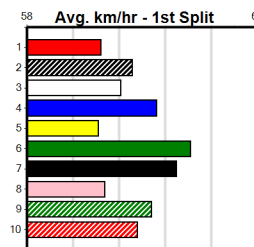

Bendigo

5

4:07PM

(VIC time)

AVARD CIVIL (1-2 WINS)

Distance: 500m, Race Type: Tier 3 - Restricted Win, Total Prizemoney: $1,740
1st: $1,150, 2nd: $360, 3rd: $180, 4th: $50

DEPUTY FRED (4) doesn't win too often but this is a big drop in class for him and he should find the rail in the early stages. MCIVOR OLLY (7) has a good record here and he will be strong in the run home. KID GEORGE (1) just needs room early on

Watchdog Tips: **4** **7** **1** **6** **Bet:** **Win 4**

1

KID GEORGE [7] **Placed in three of his past four, can threaten** **$9.00**
BEBD Dog Sep-21 Sire: RAW ABILITY Dam: PAT ME AGAIN Trainer: Donald Jarvis (Heathcote)
Owner(s): D Jarvis
Winning Distances: < 300m (0) 300 - 399m (0) 400 - 499m (1) 500 - 599m (0) 600 - 699m (0) > 700m (0)
Winning Weights: 32.2(1)

Run	Dist	Wgt	Sex	Age	Date	Time	Margin	1st/2nd (Time)	PIR	Checked	Comment	WR	Split 1	S/P	Grade
3rd (4)	32.6	425	BEN	R2	30-Jun-24	24.47	23.61	4.00L LETHAL AVENGER (24.20)	M/533	.	.	.	6.78	$65.40	X67
8th (5)	32.9	450	SHP	R9	04-Jul-24	26.39	25.50	9.50L VIRAT (25.74)	M/868	.	.	.	6.94	$19.80	T3-7
5th (6)	32.9	425	BEN	R10	17-Jul-24	25.15	24.18	14.00 TUFF TOBY (24.18)	S/887	.	.	.	6.87	$17.20	T3-7
5th (8)	33.0	450	SHP	R5	19-Jul-24	26.19	25.70	5.50L SURE SLINKY (25.83)	M/766	.	.	.	7.01	$4.00	X67
2nd (6)	33.0	425	BEN	R3	24-Jul-24	24.75	24.31	5.50L BINGO DASH (24.39)	M/222	.	.	.	6.92	$24.50	7
6= (8)	32.8	450	SHP	R2	29-Jul-24	25.79	25.09	8.50L CITY LIMIT (25.22)	M/767	.	.	.	6.83	$86.90	X67
2nd (6)	32.6	425	BEN	R9	31-Jul-24	24.83	24.14	7.50L JARMON (24.31)	M/763	.	.	.	6.84	$14.70	7
3rd (1)	32.7	425	BEN	R9	07-Aug-24	24.43	24.28	2.25L SASSY RICO (24.28)	M/566	.	.	.	6.73	$7.80	7

Last 3 wins NOT included above

Run	Dist	Wgt	Sex	Age	Date	Time	Margin	1st/2nd (Time)	PIR	Checked	Comment	WR	Split 1	S/P	Grade
1st (2)	32.2	425	BEN	R1	05-Jun-24	25.06	24.06	0.10L REBEL THINKER (25.06)	M/213	.	SW	.	6.72	$3.30	M

Box History

Bx	1st	2nd	3rd	4th	5th	6th	7th	8th
1								
2	1	3	1			1		
3				1			1	
4		1	1		1			
5								1
6		4	1	1	1			
7				1	1			
8					2	1		

Prize Best Starts Trk/Dts APM $5380.00 FSTD 28-1-9-6 0-0-0-0 3191

2

ESPRESSO BABE [7] **Solid PB here, has early speed, place hope** **$4.00**
BK Bitch Oct-21 Sire: MY REDEEMER Dam: MISS CAITLYN Trainer: David Keanelly (Marong)
Owner(s): I Feher
Winning Distances: < 300m (0) 300 - 399m (0) 400 - 499m (1) 500 - 599m (0) 600 - 699m (0) > 700m (0)
Winning Weights: 25.4(1)

Run	Dist	Wgt	Sex	Age	Date	Time	Margin	1st/2nd (Time)	PIR	Checked	Comment	WR	Split 1	S/P	Grade
2nd (2)	25.1	425	BEN	R2	31-May-24	24.49	23.72	2.50L LIFE'S LESSON (24.32)	Q/543	.	.	.	6.79	$4.90	M
5th (8)	24.9	390	BAL	R1	12-Jun-24	22.89	22.07	6.00L FLYING PETAL (22.48)	S/56	.	.	.	8.76	$12.30	M
3rd (1)	25.2	500	BEN	R3	21-Jun-24	28.68	27.95	6.50L GREYSYND SAMMY (28.25)	Q/222	.	.	.	6.68	$5.60	M
1st (2)	25.4	425	BEN	R1	26-Jun-24	24.45	23.91	2.00L DALE'S CORNER (24.58)	Q/211	.	.	.	6.77	$1.80	T3-M
3rd (3)	25.4	450	SHP	R9	04-Jul-24	25.92	25.50	2.75L VIRAT (25.74)	M/554	.	.	.	6.77	$7.30	T3-7
3rd (6)	25.3	485	HOR	R5	09-Jul-24	28.13	27.40	11.00 JED'S MEMORY (27.40)	M/533	.	.	.	6.81	$18.20	RW
6th (1)	25.3	425	BEN	R3	19-Jul-24	24.95	23.78	11.00 TIMMA TURTLE TWO (24.21)	S/886	.	.	.	6.82	$15.80	7
5th (1)	25.5	450	BAL	R9	28-Jul-24	26.14	25.57	8.50L REIKO DUSTY (25.57)	M/455	.	.	.	6.79	$7.70	T3-7

Last 3 wins NOT included above

Box History

Bx	1st	2nd	3rd	4th	5th	6th	7th	8th
1				1		1	1	
2	1	3						
3		1	1					2 1
4								
5								1
6			1					
7		2						
8					1			1

Prize Best Starts Trk/Dts APM $4860.00 28.68(1)-21/6/24 18-1-6-3 2-0-0-1 2552