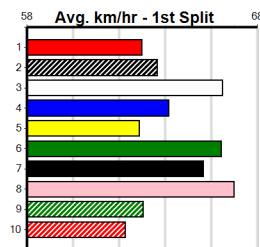

AG TYRES & WHEELS

Distance: 425m, Race Type: Grade 5 T3, Total Prizemoney: $1,530
1st: $1,000, 2nd: $320, 3rd: $160, 4th: $50

PRESS START (8) has the speed to cross and she can break up the field through the bend. HOT SUMMER SKY (3) is better than her past few runs and she can work into the mix mid race. DASHING JEFF (2) owns a slick 23.94 PB here.

Watchdog Tips: 8 3 2 1 **Bet:** Win 8

1

TOMMY FROM MARS [5] **Solid muster, racing well, must keep safe** **$4.60**
BD Dog May-22 Sire: TOMMY SHELBY Dam: OSAKALAKA
Owner(s): Vi Alskar Hundar (SYN), A Lie, J Sharp
Winning Distances: < 300m (0) 300 - 399m (1) 400 - 499m (3) 500 - 599m (0) 600 - 699m (0) > 700m (0)
Winning Weights: 31.0(1) 31.1(1) 31.2(1) 31.4(1)
7th (7) 31.2 400 WGL R10 20-Jun-24 23.29 22.89 3.00L VALVE BOUNCE (23.08) M/77 . . . . . 8.80 $5.10 T3-6
1st (5) 31.4 450 WBL R5 24-Jun-24 25.77 25.54 0.75L KIYENG (25.82) M/223 . . . . . 6.80 $10.10 X67
4th (8) 31.1 460 GEL R8 02-Jul-24 26.42 25.94 3.5L BLACK TUXEDO (26.19) M/544 . . . . . 6.85 $6.60 5
1st (3) 31.0 460 WGL R7 11-Jul-24 26.48 26.48 1.25L FLYING BUTCHER (26.55) M/222 . . . . . 6.68 $7.50 T3-5
7th (5) 31.3 350 HVL R8 18-Jul-24 19.89 19.56 4.75L BETTER BANJO (19.56) M/6 . . . . . 6.72 $40.00 T3-5
5th (7) 31.0 460 WGL R7 25-Jul-24 27.31 26.16 13.00 DASHER BALE (26.42) M/348 . . . . . 6.74 $3.30 T3-5
2nd (1) 30.7 460 GEL R8 30-Jul-24 26.38 26.07 2.75L MISDIRECTED (26.19) M/232 . . . . . 6.71 $8.40 5
3rd (6) 30.8 460 GEL R7 06-Aug-24 26.33 25.67 3.75L JACAERY'S BALE (26.07) M/343 . . . . . 6.76 $27.60 5
Last 3 wins NOT included above
1st (2) 31.2 400 WGL R2 28-Dec-23 23.10 23.07 6.00L JESSICA GEM (23.50) M/31 . . . . . SW . . . . . 8.63 $1.70 M
1= (8) 31.1 390 WBL R9 11-Jan-24 22.46 21.91 1.5L TOMMY FROM MARS/SWEET M/32 . . . . . 8.74 $7.20 X67
Trainer: Jason Sharp (Lara)

Box History

Bx	1st	2nd	3rd	4th	5th	6th	7th	8th
1	1	1	1	1	1	1	1	
2	1				1			
3	1					2		
4			2					
5	1					3	1	1
6			2					
7			1	1	1	2	1	
8	1	1	1	2	1	1		

Prize Best Starts Trk/Dts APM

Prize	$6025.00
Best Starts	24.43(6)-14/2/24
Trk/Dts	31-4-2-6
APM	2-0-0-1
	3127