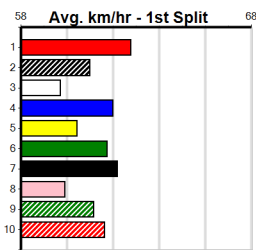

HANRAHAN PLUMBING

Distance: 425m, Race Type: Tier 3 - Grade 7, Total Prizemoney: $1,530
1st: $1,000, 2nd: $320, 3rd: $160, 4th: $50

HERE COMES SHAKA (8) was far from disgraced here last time and he will find this easier. SHY CABANG (6) has been placed in two of five here and she can settle on the speed. MINCHER MAGIC (7) is expected to race well fresh

Watchdog Tips: 8 6 7 5 Bet: Box Quinella 6,7,8 ($10 for 333.33%)

MR. EVERLAST (NSW)[7] Down on confidence, can push wide, tested $10.00
BK Dog Nov-21 Sire: FERAL FRANKY Dam: PEARL'S LEGACY
Trainer: John Mangion (Numurkah)
Winning Distances: < 300m (0) 300 - 399m (0) 400 - 499m (0) 500 - 599m (1) 600 - 699m (0) > 700m (0)
Winning Weights: 38.8(1)
Table of race results and box history.

ANOTHER FIFTY [7] Just not racing well enough, prefer to watch $12.00
BK Dog Jun-21 Sire: DYNA NALIN Dam: BOUND TWO AFFAIR
Trainer: George Kantzidis (Woodstock)
Winning Distances: < 300m (0) 300 - 399m (0) 400 - 499m (0) 500 - 599m (1) 600 - 699m (0) > 700m (0)
Winning Weights: 33.5(1)
Table of race results and box history.

POPPY ROSE [7] Still learning, lacks early speed, place best $8.00
BK Bitch Dec-21 Sire: FABREGAS Dam: ELSA ROSE
Trainer: Julie Chilcott (Heathcote)
Winning Distances: < 300m (0) 300 - 399m (0) 400 - 499m (1) 500 - 599m (0) 600 - 699m (0) > 700m (0)
Winning Weights: 25.5(1)
Table of race results and box history.

ZIPPING JIMMY (NSW)[7] Another who is lacking confidence, tough ask $9.00
BK Dog Oct-20 Sire: OVER LIMIT Dam: ZIPPING PARIS
Trainer: Shane Jackson (Myrningong)
Winning Distances: < 300m (0) 300 - 399m (0) 400 - 499m (1) 500 - 599m (0) 600 - 699m (0) > 700m (0)
Winning Weights: 30.2(1)
Table of race results and box history.

BELFAST LILY [7] Strong effort two runs back, must keep safe $6.00
BE Bitch Oct-21 Sire: SHIMA SHINE Dam: LIZZIE'S ENTITY
Trainer: Donna Knight (Talbot)
Winning Distances: < 300m (0) 300 - 399m (1) 400 - 499m (0) 500 - 599m (0) 600 - 699m (0) > 700m (0)
Winning Weights: 26.9(1)
Table of race results and box history.

1

2

3

4

5