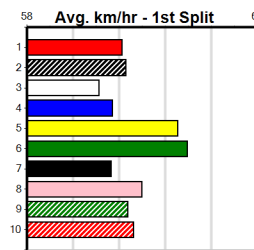

MANNINGS GREYHOUND COMPLEX

Distance: 425m, Race Type: Tier 3 - Grade 6, Total Prizemoney: $1,530
1st: $1,000, 2nd: $320, 3rd: $160, 4th: $50

CRAIG KEEPING (5) will find this easier than his most recent racing and he has the pace to make every post a winner. POPCORN IRA (8) is another who drops in class and she is drawn to get all the breaks. LITTLE GLADYS (6) is racing with confidence

Watchdog Tips: **5** **8** **6** **4** **Bet:** Box Quinella 5,6,8 ($10 for 333.33%)

1

RUNNING RIVER [6] **Poor record here, needs to lead, prefer others** **$12.00**
BKW Dog Jan-21 **Sire: FERNANDO BALE Dam: HOT JEAN** **Trainer: Malcolm Davis (Heathcote)**
Owner(s): M Davis
Winning Distances: < 300m (0) 300 - 399m (1) 400 - 499m (1) 500 - 599m (0) 600 - 699m (0) > 700m (0)
Winning Weights: 31.4(1) 32.1(1)

Post	Dist	Wgt	Sex	Age	Date	Time	Margin	1st/2nd (Time)	PIR	Checked	Comment	WR	Split 1	S/P	Grade
3rd (2)	30.6	425	BEN	R11	08-Jun-24	24.99	24.27	2.50L PERFECT STAR (24.83)	M/113	.	.	.	6.69	$11.30	6G
8th (7)	30.3	425	BEN	R4	26-Jun-24	25.24	23.91	14.00 SPIT THE CHIPS (24.29)	Q/357	.	.	.	6.72	$68.60	T3-6
3rd (1)	30.7	425	BEN	R9	03-Jul-24	24.97	24.04	7.00L CHRISSY HAND (24.51)	M/322	.	.	.	6.68	$27.10	6G
6th (2)	30.8	390	BAL	R10	07-Jul-24	22.92	22.17	11.00 ZAPPER BALE (22.17)	Q/22	.	.	.	8.58	$38.30	T3-6
3rd (2)	30.8	390	SHP	R9	11-Jul-24	22.91	22.09	6.00L GOLD GIZMO (22.50)	M/33	.	.	.	8.74	$31.40	T3-6
3rd (4)	30.9	390	SHP	R10	19-Jul-24	22.91	22.28	8.50L LEKTRA FRED (22.35)	M/22	.	.	.	8.93	$6.60	X67
8th (8)	31.4	425	BEN	R9	24-Jul-24	25.30	24.31	12.00 ALICE FROM VENUS (24.51)	M/458	.	.	.	6.78	$8.60	6G
7th (7)	31.0	390	SHP	R10	08-Aug-24	23.16	22.32	9.00L URANA WHIRLWIND (22.53)	M/57	.	.	.	8.76	$42.50	T3-6

Last 3 wins NOT included above

1st (8)	32.1	425	BEN	R1	11-Mar-23	24.82	24.18	0.50L MARIONVALE GAL (24.84)	M/111	.	SW	.	6.66	$6.30	M
1st (6)	31.4	385	SHP	R2	07-Aug-23	22.24	21.62	1.5L ANGEL ON AIR (22.33)	Q/11	.	.	.	8.17	$20.00	X67

Box History

Bx	1st	2nd	3rd	4th	5th	6th	7th	8th
1								
2	1	3	1	2	4	2		
3							1	3
4	1	3		2				2
5							1	1
6	1		2		1			2
7		2		1			2	1
8	1		1	1				3

Prize Best Starts Trk/Dts APM $6600.00 24.58(2)-15/2/23 52-2-4-10 29-1-0-8 825