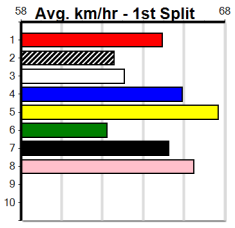

Ballarat

10
10:00PM
(VIC time)

A1 SIGNGE (1-4 WINS)

Distance: 390m, Race Type: Restricted Win, Total Prizemoney: $2,925
1st: $1,950, 2nd: $600, 3rd: $300, 4th: $75

Watchdog Tips: **1** **2** **5** **8** **Bet:** **Win 1**

1 SHARAPOVA STAR [6] *Brilliant in her past two, drawn to lead, yes*
BE B Dec-22 FERNANDO BLUEY **MIDNIGHT SNOOZE** **$2.60**
Trainer: Jake Loverso (Anakie) **BEST BET**
1st (6) 25.2 450 BAL R1 17-Jul-24 25.85 25.28 1.25LLUNA MIKADO (25.94) M/542 . . . 6.81 $2.50 M
7th (1) 25.2 525 MEA R2 27-Jul-24 31.56 30.09 15.00LCANYA JIVE (30.55) M/3666 . . . 5.21 $7.20 7
1st (1) 25.6 400 GEL R9 02-Aug-24 22.54 22.54 6.00LWISE MOVE (22.94) Q/11 . . . 8.38 $3.60 7
2nd (4) 25.5 525 MEP R11 07-Aug-24 30.50 29.93 3.75LPAW GRADY (30.25) M/1111 . . . SW . 5.20 $3.30 X67H
Owner(s): J Loverso

Winning Boxes

1	2	3	4	5	6	7	8
1						1	
Prize	$4,395.00						
Best	FSTD						
Starts	5-2-1-0						
Trk/Dst	0-0-0-0						
APM	$4380						

ENG MEA 2024-08-17

2 CUSTARD ART (NSW)[7] *Impressive in both runs here, danger if steps*
RF D Jul-22 BARCIA BLUE BOY **WINSOME SANDY** **$3.40**
Trainer: Paul Mathieson (Myrningong)
1st (1) 31.2 390 BAL R1 24-Jul-24 22.42 22.18 2.25LFOUR PIES SAINT (22.57) M/11 . . . 8.54 $5.00 M
2nd (1) 31.4 390 BAL R10 07-Aug-24 22.33 22.08 0.50LTAKUMI BALE (22.31) M/11 . . . 8.45 $5.20 X67
Owner(s): T Kingcott

Winning Boxes

1	2	3	4	5	6	7	8
1							
Prize	$2,280.00						
Best	22.33						
Starts	2-1-1-0						
Trk/Dst	2-1-1-0						
APM	$2280						

3 ARKA RIVER [6] *Needs to lead, too much pace in one and two*
BK B Aug-21 BARCIA BALE **GOOD GIRL SANDY** **$21.00**
Trainer: Bryan Sykes (Upper Beaconsfield)
2nd (3) 31.2 395 TRA R3 14-Jun-24 22.20 21.79 4.25LBLAZING DINO (21.91) M/122 . . . 3.76 $46.80 X67
5th (2) 31.4 395 TRA R3 21-Jun-24 22.75 22.01 2.25LBRÆMAR MOLLY (22.59) M/7755 . . . 3.88 $39.40 X67
1st (5) 31.6 400 WGL R3 18-Jul-24 22.89 22.88 3.00LBONIECKI (23.09) Q/11 . . . 8.30 $7.30 7
8th (4) 31.8 400 WGL R2 23-Jul-24 23.18 22.43 11.00LZEUS THUNDERBOLT (22.43) S/88 . . . 8.70 $29.30 X67
Owner(s): B Sykes

Winning Boxes

1	2	3	4	5	6	7	8
1							
Prize	$3,440.00						
Best	FSH						
Starts	15-2-2-2						
Trk/Dst	0-0-0-0						
APM	$2374						

4 OUTSMART [5] *Every chance at Warrnambool, out of his depth*
BK D Sep-21 SUPERIOR PANAMA **SHEZ IMPERIOUS** **$10.00**
Trainer: Anita Gibbons (Lara)
5th (1) 32.0 400 GEL R12 28-Jun-24 22.93 22.38 1.75LBLACK BOW (22.81) M/33 . . . 8.62 $20.20 5
4th (5) 31.9 390 SHP R12 08-Jul-24 22.58 22.00 2.75LFAR NORTH (22.40) M/22 . . . 8.55 $11.40 5
5th (7) 31.8 400 GEL R12 12-Jul-24 23.32 22.51 4.75LVALLETTA DASH (23.01) S/54 . . . 8.68 $14.00 5
2nd (4) 31.4 390 WBL R12 08-Aug-24 22.54 21.85 2.50LMORAINÉ NADIA (22.38) M/11 . . . 8.72 $3.70 5
Owner(s): G Black

Winning Boxes

1	2	3	4	5	6	7	8
1					1	1	1
Prize	$13,725.00						
Best	22.32						
Starts	46-4-8-6						
Trk/Dst	3-0-0-1						
APM	$4163