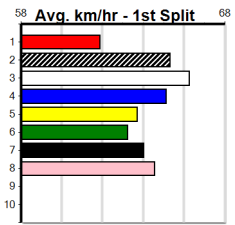

SWEET NETTY'S CATERING

Distance: 450m, Race Type: Grade 5, Total Prizemoney: $2,925
1st: $1,950, 2nd: $600, 3rd: $300, 4th: $75

9
9:38PM
(VIC time)

TENSION HEAD (4) has been brilliant in his past three runs and he can assume control through the bend. CLARETOWN SADIE (1) has been solidly placed in her past three and she is drawn to get the breaks. BISMUTH (6) has solid claims

Watchdog Tips: **4** **1** **6** **7** **Bet:** **Win 4**