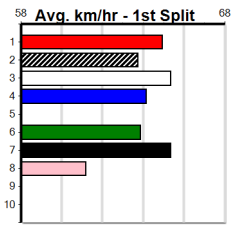

SPORTSBET HT3 (1-4 WINS)

Distance: 450m, Race Type: Restricted Win Heat, Total Prizemoney: $2,925
1st: $1,950, 2nd: $600, 3rd: $300, 4th: $75

5

8:22PM

(VIC time)

HOME TOWN (3) has won two of his past three in impressive style and he is armed with a nice turn of foot once balanced. ZIPPING WHINCUP (1) is better than his form reads and he is drawn to be prominent throughout. I'M A MUSTANG (7) has claims

Watchdog Tips: **3** **1** **7** **4** **Bet:** **Win 3**