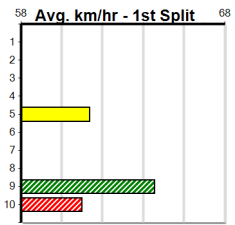

TOWN & COUNTRY LINE MARKING

Distance: 390m, Race Type: Maiden, Total Prizemoney: $2,535
1st: $1,680, 2nd: $520, 3rd: $260, 4th: $75

1
6:58PM
(VIC time)

Race features a number of debutants, however ASTON TAFARI (5) has been placed in five of six here and he is the clear best of the raced brigade. PAPA EASY (2) is a well bred type and he is likely to have trialled here.

Watchdog Tips: **5** **2** **3** **6** **Bet:** **Win 5**