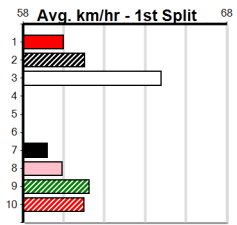

# NED BRYANT WINNER BRIANA ROBERTS

Distance: 450m, Race Type: Maiden, Total Prizemoney: \$2,535  
 1st: \$1,680, 2nd: \$520, 3rd: \$260, 4th: \$75

**2**  
**7:18PM**  
 (VIC time)

PAW MANTRA (3) has continued to get better with every run and he has the speed to lead from go to whoa. BLACK EMU (8) has been handily placed in both runs here and he will be on the pace throughout. PAW NITRO (2) has solid claims.