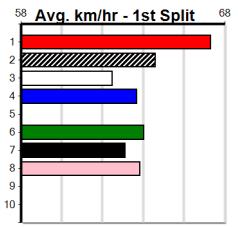

SPORTSBET HT1(1-4 WINS)

Distance: 450m, Race Type: Restricted Win Heat, Total Prizemoney: $2,925
1st: $1,950, 2nd: $600, 3rd: $300, 4th: $75

3

7:38PM
(VIC time)

HIGHER FORCE (6) went to another level with a scorching 23.70 Bendigo win and he looks very well graded in this event. LILYDALE (1) is an impressive type and she is drawn to be prominent throughout. PAW KRAMER (2) is showing promise.

Watchdog Tips: **6** **1** **2** **3** **Bet:** **Trifecta 6/1,2,3/1,2,3,7 ($10 - 111.11%)**