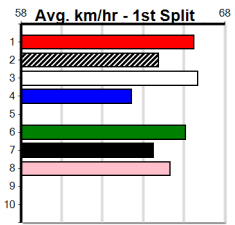

## 8:38PM

(VIC time)

PEAKY JOE (1) owns a sizzling 25.06 PB here and he is drawn to lead from go to whoa. ON THE BEER (8) continues to get better with every run and he is ideally drawn out wide. BLACK DREAM (3) just needs room early on.