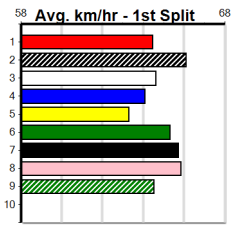

SOUTHERN SHEETMETAL

Distance: 390m, Race Type: Grade 5, Total Prizemoney: $2,925
1st: $1,950, 2nd: $600, 3rd: $300, 4th: $75

12

10:38PM
(VIC time)

RUBY'S DESIRE (8) returned to form with a top 22.19 Warrnambool win and she will prove hard to reel in again. MILLS FOR THREE (7) is three of three here and he can work into the mix mid race. BLACK BOW (2) is another with a solid record here

Watchdog Tips: 8 7 2 5 **Bet:** Win 8