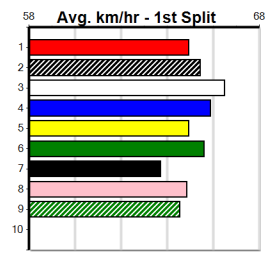

SJC CONCRETING

Distance: 390m, Race Type: Mixed 4/5, Total Prizemoney: $3,360
1st: $2,250, 2nd: $690, 3rd: $345, 4th: $75

WINKING WILLIE (5) has won three of his past four in explosive fashion and he just needs a little room in the first 50m. CHASING HEARTS (3) can come out running and he will be on the pace from the outset. HASKO BALE (2) has solid claims

Watchdog Tips: **5** **3** **2** **1** **Bet:** **Win 5**

Form Box	Wgt	Dist	Track	Date	Time	BON	Margin	1st/2nd (Time)	PIR	Checked	Comment	WR	Split 1	S/P	Grade
1															
AVIANNA [4] Needs room early but is a strong type, respect $7.50															
WBD Bitch Sep-20 Sire: FERNANDO BALE Dam: AYIA SOPHIA Trainer: Jeff Gorgioski (Stanhope)															
Owner(s): C Gorgioski															
Winning Distances: < 300m (0) 300 - 399m (10) 400 - 499m (12) 500 - 599m (0) 600 - 699m (0) > 700m (0)															
Winning Weights: 26.4(2) 26.6(1) 26.7(1) 26.8(2) 27.0(1) 27.1(2) 27.3(2) 27.4(2) 27.7(3) 27.8(1) 28.1(1) 28.3(2) 28.5(1)															
2nd (4)	28.3	400	GEL	R7	21-Jun-24	22.98	22.41	5.50L AUGUSTUS FINCH (22.62)	M/56				8.71	$15.40	X45
4th (4)	28.9	425	BEN	R11	30-Jun-24	24.04	23.61	4.50L CHAMPAGNE CUDDLE	M/444				6.60	$8.00	X45
4th (2)	28.5	400	GEL	R11	05-Jul-24	22.81	22.48	2.75L SCENIC COURT (22.63)	Q/24				8.44	$6.80	5
5th (6)	28.5	425	BEN	R11	12-Jul-24	24.58	23.86	5.50L CIRCLE THE MOON (24.21)	M/455		SW		6.70	$3.30	5
2nd (7)	28.3	425	BEN	R10	19-Jul-24	24.42	23.78	2.25L SPANISH BULLET (24.26)	S/732				6.85	$4.20	5
2nd (8)	28.3	425	BEN	R11	26-Jul-24	24.05	23.79	0.025 BARBIE ZEAL (24.05)	M/422				6.62	$2.60	5
2nd (7)	28.1	425	BEN	R6	02-Aug-24	24.03	23.70	4.25L AT MY COMMAND (23.74)	M/433				6.68	$13.30	X45
5th (2)	28.1	425	BEN	R10	09-Aug-24	24.50	23.88	7.00L GRAND TOURER (24.03)	M/677				6.70	$9.00	5
Last 3 wins NOT included above															
1st (8)	27.8	410	HOR	R11	08-Mar-24	22.92	22.92	4.00L MINTY BOX (23.20)	M/11				10.18	$4.20	X45
1st (8)	28.3	390	SHP	R9	23-Mar-24	21.98	21.98	3.00L ASTON CASSIDY (22.19)	M/11		SW		8.41	$3.60	X45
1st (7)	27.3	410	HOR	R6	23-Apr-24	23.28	23.26	0.50L ASTRA BALE (23.30)	M/21				10.33	$3.60	X34

Box History								
Bx	1st	2nd	3rd	4th	5th	6th	7th	8th
1	1	2						
2	2	2	2	5	2	2		
3	1	1	3	4	4	2	1	
4	3	3	1	3	2	1	1	
5	3	1	3	1	3			
6	3	3	2	1	1	3		
7	2	4	5			1	2	
8	7	1	1	1	1		1	

Prize	$60350.00
Best Starts	22.07(4)-1/2/23
Trk/Dts	104-22-15-19
APM	3-1-0-1
	10330