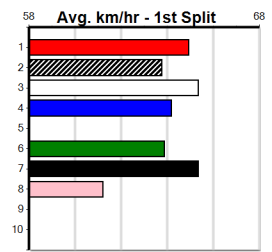

SPORTSBET HT3 (1-4 WINS)

Distance: 450m, Race Type: Restricted Win Heat, Total Prizemoney: $2,925
1st: $1,950, 2nd: $600, 3rd: $300, 4th: $75

HOME TOWN (3) has won two of his past three in impressive style and he is armed with a nice turn of foot once balanced. ZIPPING WHINCUP (1) is better than his form reads and he is drawn to be prominent throughout. I'M A MUSTANG (7) has claims

Watchdog Tips: 3 1 7 4 Bet: Win 3

ZIPPER WHINCUP (NSW)[5] Resuming, talented when fit, main danger $3.60
Owner(s): Hallinan Hallinan (SYN), M Hallinan, F Hallinan
Trainer: Thomas Dailly (Anakie)

JACAEYS BALE (NSW)[5] Likely to get buried back early, next time $12.00
Owner(s): B Wheeler
Trainer: Correy Grenfell (Anakie)

HOME TOWN (NSW)[5] Shows promise, can cross and lead, go close $2.60
Owner(s): Silver Galahs (SYN), G Harriden, B Gibson
Trainer: Daryl Brennan (Napoleons)

TOUGH TAZ [5] Rises in class but has early speed, keep safe $9.00
Owner(s): Twice as quick (SYN), D Johnston, D Johnston
Trainer: Bryan Sykes (Upper Beaconsfield)

*** VACANT BOX ***
Owner(s):
Trainer:
Box History

1

2

3

4

5