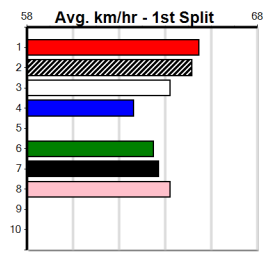

Watchdog Tips: 2 1 6 8 Bet: Trifecta 1,2/1,2,6/1,2,6,8 (\$10 - 125%)

Table with columns: Form Box, Wgt, Dist, Track, Date, Time, BON, Margin, 1st/2nd (Time), PIR, Checked, Comment, W/R, Split 1, S/P, Grade