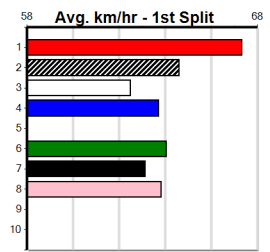

SPORTSBET HT1 (1-4 WINS)

Distance: 450m, Race Type: Restricted Win Heat, Total Prizemoney: $2,925
1st: $1,950, 2nd: $600, 3rd: $300, 4th: $75

HIGHER FORCE (6) went to another level with a scorching 23.70 Bendigo win and he looks very well graded in this event. LILYDALE (1) is an impressive type and she is drawn to be prominent throughout. PAW KRAMER (2) is showing promise.

Watchdog Tips: **6** **1** **2** **3** **Bet:** Trifecta 6/1,2,3/1,2,3,7 ($10 - 111.11%)

Form Box	Wgt	Dist	Track	Date	Time	BON	Margin	1st/2nd (Time)	PIR	Checked	Comment	WR	Split 1	S/P	Grade	
1	LILYDALE [5] Showing promise, good early burn, main danger $6.00															
	BK Bitch		Jul-22		Sire: FERNANDO BALE		Dam: THRIVING		Trainer: Garry George (Beulah)							
	Owner(s): A Tullio															
	Winning Distances: < 300m (0) 300 - 399m (0) 400 - 499m (4) 500 - 599m (0) 600 - 699m (0) > 700m (0)															
	Winning Weights: 23.7(1) 23.8(1) 23.9(1) 24.0(1)															
	1st	(6)	23.8	410	HOR	R1	18-Jun-24	23.44	23.08	3.00L ROSCOE BALE (23.64)	M/11			10.40	$3.50	M
	1st	(3)	23.7	410	HOR	R3	25-Jun-24	23.20	23.07	5.00L LIFE'S LESSON (23.55)	Q/11			10.33	$2.40	7
	3rd	(3)	23.9	410	HOR	R2	02-Jul-24	23.86	23.04	2.75L LEGGETT BALE (23.67)	M/55			10.68	$1.80	X67
	1st	(6)	23.9	410	HOR	R10	13-Jul-24	23.35	23.35	5.00L PAW LOUIS (23.69)	M/21			10.34	$2.20	6G
	1st	(6)	24.0	410	HOR	R3	16-Jul-24	23.45	23.34	3.75L PAW GLORY (23.71)	Q/11			10.23	$1.60	6G
8th	(3)	24.0	425	BEN	R4	26-Jul-24	24.76	23.79	11.00 ON THE BEER (24.04)	S/777	SW		6.75	$6.20	RWH	
3rd	(4)	24.2	410	HOR	R9	06-Aug-24	23.68	23.13	2.75L ASTON AURELIA (23.49)	Q/33			10.46	$4.50	5	
Last 3 wins NOT included above																
Prize Best Starts Trk/Dts APM																
2	PAW KRAMER (NSW)[5] Solid muster, gets the gun run, big threat $9.00															
	DKBD Dog		Aug-22		Sire: FERNANDO BALE		Dam: XAMIRA BALE		Trainer: Samantha Grenfell (Anakie)							
	Owner(s): B Wheeler															
	Winning Distances: < 300m (0) 300 - 399m (0) 400 - 499m (1) 500 - 599m (2) 600 - 699m (0) > 700m (0)															
	Winning Weights: 31.1(1) 31.2(1) 31.5(1)															
	1st	(1)	31.1	515	SAP	R4	01-Jul-24	30.09	29.44	2.75L LIBERTY KELTON (30.29)	M/2111	SW		5.19	$2.80	M
	1st	(1)	31.5	525	MEA	R2	06-Jul-24	30.20	30.06	0.05L REALITY IS (30.20)	M/1111			5.12	$3.60	7
	5th	(7)	31.4	515	SAN	R1	11-Jul-24	30.30	29.54	3.75L HARVINGTON (30.05)	S/4544			5.27	$3.80	X67
	4th	(3)	31.3	515	SAN	R1	18-Jul-24	30.10	29.29	4.00L COLAC KID (29.82)	M/2244			5.21	$4.60	X67
	3rd	(4)	30.7	460	WGL	R9	23-Jul-24	26.34	25.66	7.00L ANNABELLA ROSE (25.85)	M/554			6.73	$3.40	X67
3rd	(8)	31.2	515	SAP	R11	29-Jul-24	30.45	29.46	11.00 BAKIS BALE (29.71)	M/3443			5.25	$3.40	6G	
1st	(8)	31.2	460	GEL	R3	02-Aug-24	26.14	26.02	0.75L XISAN BALE (26.19)	M/432	SW		6.71	$5.10	X67	
3rd	(7)	31.2	450	WBL	R7	08-Aug-24	25.64	25.35	3.00L HIDDEN STONES (25.43)	M/422			6.72	$4.40	5	
Last 3 wins NOT included above																
Prize Best Starts Trk/Dts APM																
3	PEAKY AVENGER [7] Improving type but this is harder, place best $8.00															
	RBD Bitch		Sep-22		Sire: TOMMY SHELBY		Dam: AVENGER LASS		Trainer: George Borg (Maryborough)							
	Owner(s): R Oppenhuis															
	Winning Distances: < 300m (0) 300 - 399m (0) 400 - 499m (1) 500 - 599m (0) 600 - 699m (0) > 700m (0)															
	Winning Weights: 25.3(1)															
	2nd	(8)	25.2	425	BEN	R3	12-Jul-24	24.46	23.86	0.75L ALL JAZZ (24.42)	Q/122			6.57	$13.00	MH
	6th	(7)	25.3	425	BEN	R2	19-Jul-24	24.72	23.78	7.50L DYNAMITE DOUG (24.19)	M/336			6.65	$8.20	MF
	5th	(6)	25.8	390	BAL	R1	24-Jul-24	22.84	22.18	6.50L CUSTARD ART (22.42)	M/55			8.91	$2.10	M
	3rd	(2)	25.2	390	BAL	R4	31-Jul-24	22.61	22.17	3.5L PAW QUARK (22.36)	Q/33			8.55	$2.70	MH
	1st	(4)	25.3	425	BEN	R1	09-Aug-24	24.27	23.88	1.75L WILLOW SKYE (24.38)	Q/111			6.61	$3.90	M
Last 3 wins NOT included above																
Prize Best Starts Trk/Dts APM																
4	NO RIGHT TURNS (QLD)[5] *** SCRATCHED *** $99.00															
	BK Dog		Mar-22		Sire: FERNANDO BALE		Dam: HOW NOT TOO		Trainer: Paul Mathieson (Myrningong)							
	Owner(s): T Kingcott															
	Winning Distances: < 300m (0) 300 - 399m (3) 400 - 499m (1) 500 - 599m (0) 600 - 699m (0) > 700m (0)															
	Winning Weights: 29.8(1) 29.9(2) 30.8(1)															
	6th	(6)	30.5	400	GEL	R11	14-Jun-24	22.94	22.54	5.50L MATCHING MOTORS (22.55)	M/64			8.61	$6.60	5