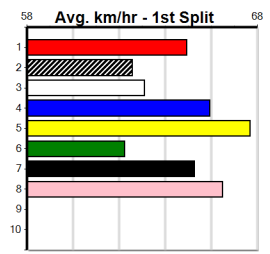

Ballarat
10
10:00PM
(VIC time)

A1 SIGNGE (1-4 WINS)

Distance: 390m, Race Type: Restricted Win, Total Prizemoney: $2,925
1st: $1,950, 2nd: $600, 3rd: $300, 4th: $75

SHARAPOVA STAR (1) has shown dazzling early speed in her past two and she will take some catching. CUSTARD ART (2) is a promising speedster and he will pressure the red for most of the journey. I'M WHAT'S NEXT (5) just needs room early on.

Watchdog Tips: **1** **2** **5** **8** **Bet:** **Win 1**

Form Box	Wgt	Dist	Track	Date	Time	BON	Margin	1st/2nd (Time)	PIR	Checked	Comment	W/R	Split 1	S/P	Grade	
1	SHARAPOVA STAR [6] Brilliant in her past two, drawn to lead, yes $2.60															
	BE Bitch Dec-22 Sire: FERNANDO BLUEY Dam: MIDNIGHT SNOOZE Trainer: Jake Loverso (Anakie) ENG MEA 2024-08-17															
	Owner(s): J Loverso															
	Winning Distances: < 300m (0) 300 - 399m (0) 400 - 499m (2) 500 - 599m (0) 600 - 699m (0) > 700m (0)															
	Winning Weights: 25.2(1) 25.6(1)															
	4th (8) 25.0 425 BEN R1 12-Jul-24 24.91 23.86 5.50L EVIE'S PROMISE (24.54) M/344 . . . . . 6.67 $1.60 MH															
	1st (6) 25.2 450 BAL R1 17-Jul-24 25.85 25.28 1.25L LUNA MIKADO (25.94) M/542 . . . . . 6.81 $2.50 M															
	7th (1) 25.2 525 MEA R2 27-Jul-24 31.56 30.09 15.00 CANYA JIVE (30.55) M/3666 . . . . . 5.21 $7.20 7															
	1st (1) 25.6 400 GEL R9 02-Aug-24 22.54 22.54 6.00L WISE MOVE (22.94) Q/11 . . . . . 8.38 $3.60 7															
	2nd (4) 25.5 525 MEP R11 07-Aug-24 30.50 29.93 3.75L PAW GRADY (30.25) M/1111 . . . . . SW . 5.20 $3.30 X67H															
Last 3 wins NOT included above																
<table border="1"> <thead> <tr> <th>Bx</th> <th>1st</th> <th>2nd</th> <th>3rd</th> <th>4th</th> <th>5th</th> <th>6th</th> <th>7th</th> <th>8th</th> </tr> </thead> <tbody> <tr><td>1</td><td>1</td><td></td><td></td><td></td><td></td><td></td><td></td><td>1</td></tr> <tr><td>2</td><td></td><td></td><td></td><td></td><td></td><td></td><td></td><td></td></tr> <tr><td>3</td><td></td><td></td><td></td><td></td><td></td><td></td><td></td><td></td></tr> <tr><td>4</td><td></td><td>1</td><td></td><td></td><td></td><td></td><td></td><td></td></tr> <tr><td>5</td><td></td><td></td><td></td><td></td><td></td><td></td><td></td><td></td></tr> <tr><td>6</td><td>1</td><td></td><td></td><td></td><td></td><td></td><td></td><td></td></tr> <tr><td>7</td><td></td><td></td><td></td><td></td><td></td><td></td><td></td><td></td></tr> <tr><td>8</td><td></td><td></td><td></td><td>1</td><td></td><td></td><td></td><td></td></tr> </tbody> </table> <table border="1"> <tr><td>Prize Best</td><td>$4395.00</td></tr> <tr><td>Starts</td><td>FSTD</td></tr> <tr><td>Trk/Dts</td><td>5-2-1-0</td></tr> <tr><td>APM</td><td>0-0-0-0</td></tr> <tr><td></td><td>4380</td></tr> </table>																

2	CUSTARD ART (NSW)[7] Impressive in both runs here, danger if steps $3.40															
	RF Dog Jul-22 Sire: BARCIA BLUE BOY Dam: WINSOME SANDY Trainer: Paul Mathieson (Myrniong)															
	Owner(s): T Kingcott															
	Winning Distances: < 300m (0) 300 - 399m (1) 400 - 499m (0) 500 - 599m (0) 600 - 699m (0) > 700m (0)															
	Winning Weights: 31.2(1)															
	1st (1) 31.2 390 BAL R1 24-Jul-24 22.42 22.18 2.25L FOUR PIES SAINT (22.57) M/11 . . . . . 8.54 $5.00 M															
	2nd (1) 31.4 390 BAL R10 07-Aug-24 22.33 22.08 0.50L TAKUMI BALE (22.31) M/11 . . . . . 8.45 $5.20 X67															
	Last 3 wins NOT included above															
	<table border="1"> <thead> <tr> <th>Bx</th> <th>1st</th> <th>2nd</th> <th>3rd</th> <th>4th</th> <th>5th</th> <th>6th</th> <th>7th</th> <th>8th</th> </tr> </thead> <tbody> <tr><td>1</td><td>1</td><td>1</td><td></td><td></td><td></td><td></td><td></td><td></td></tr> <tr><td>2</td><td></td><td></td><td></td><td></td><td></td><td></td><td></td><td></td></tr> <tr><td>3</td><td></td><td></td><td></td><td></td><td></td><td></td><td></td><td></td></tr> <tr><td>4</td><td></td><td></td><td></td><td></td><td></td><td></td><td></td><td></td></tr> <tr><td>5</td><td></td><td></td><td></td><td></td><td></td><td></td><td></td><td></td></tr> <tr><td>6</td><td></td><td></td><td></td><td></td><td></td><td></td><td></td><td></td></tr> <tr><td>7</td><td></td><td></td><td></td><td></td><td></td><td></td><td></td><td></td></tr> <tr><td>8</td><td></td><td></td><td></td><td></td><td></td><td></td><td></td><td></td></tr> </tbody> </table> <table border="1"> <tr><td>Prize Best</td><td>$2280.00</td></tr> <tr><td>Starts</td><td>22.33(1)-7/8/24</td></tr> <tr><td>Trk/Dts</td><td>2-1-1-0</td></tr> <tr><td>APM</td><td>2-1-1-0</td></tr> <tr><td></td><td>2280</td></tr> </table>															

3	ARKA RIVER [6] Needs to lead, too much pace in one and two $21.00															
	BK Bitch Aug-21 Sire: BARCIA BALE Dam: GOOD GIRL SANDY Trainer: Bryan Sykes (Upper Beaconsfield)															
	Owner(s): B Sykes															
	Winning Distances: < 300m (0) 300 - 399m (0) 400 - 499m (2) 500 - 599m (0) 600 - 699m (0) > 700m (0)															
	Winning Weights: 31.4(1) 31.6(1)															
	1st (1) 31.4 400 WGL R2 25-Apr-24 23.03 22.52 0.75L REALITY IS (23.07) Q/11 . . . . . 8.39 $4.90 M															
	7th (1) 32.0 400 WGL R9 09-May-24 23.99 23.16 11.00 HOT HAILEY (23.28) M/87 . . . . . 8.85 $7.40 7															
	4th (5) 31.5 400 WGL R4 18-May-24 23.25 22.82 6.50L OUR YOGI (22.82) M/35 . . . . . 8.56 $23.30 7															
	2nd (3) 31.5 435 SLE R3 26-May-24 25.36 24.46 13.00 TOUGH TAZ (24.52) M/777 . . . . . 5.49 $50.20 X67															
	2nd (3) 31.2 395 TRA R3 14-Jun-24 22.20 21.79 4.25L BLAZING DINO (21.91) M/122 . . . . . 3.76 $46.80 X67															
5th (2) 31.4 395 TRA R3 21-Jun-24 22.75 22.01 2.25L BRAEMAR MOLLY (22.59) M/7755 . . . . . 3.88 $39.40 X67																
1st (5) 31.6 400 WGL R3 18-Jul-24 22.89 22.88 3.00L BONIECKI (23.09) Q/11 . . . . . 8.30 $7.30 7																
8th (4) 31.8 400 WGL R2 23-Jul-24 23.18 22.43 11.00 ZEUS THUNDERBOLT (22.43) S/88 . . . . . 8.70 $29.30 X67																
Last 3 wins NOT included above																
<table border="1"> <thead> <tr> <th>Bx</th> <th>1st</th> <th>2nd</th> <th>3rd</th> <th>4th</th> <th>5th</th> <th>6th</th> <th>7th</th> <th>8th</th> </tr> </thead> <tbody> <tr><td>1</td><td>1</td><td>1</td><td>1</td><td></td><td></td><td></td><td></td><td></td></tr> <tr><td>2</td><td></td><td></td><td></td><td></td><td></td><td></td><td></td><td></td></tr> <tr><td>3</td><td></td><td></td><td></td><td></td><td></td><td></td><td></td><td></td></tr> <tr><td>4</td><td></td><td>1</td><td></td><td></td><td></td><td></td><td></td><td></td></tr> <tr><td>5</td><td>1</td><td></td><td>1</td><td>1</td><td></td><td></td><td></td><td></td></tr> <tr><td>6</td><td></td><td></td><td></td><td></td><td></td><td></td><td></td><td></td></tr> <tr><td>7</td><td></td><td></td><td></td><td></td><td></td><td>1</td><td></td><td></td></tr> <tr><td>8</td><td></td><td></td><td></td><td>1</td><td></td><td></td><td></td><td></td></tr> </tbody> </table> <table border="1"> <tr><td>Prize Best</td><td>$3440.00</td></tr> <tr><td>Starts</td><td>FSH</td></tr> <tr><td>Trk/Dts</td><td>15-2-2-2</td></tr> <tr><td>APM</td><td>0-0-0-0</td></tr> <tr><td></td><td>2374</td></tr> </table>