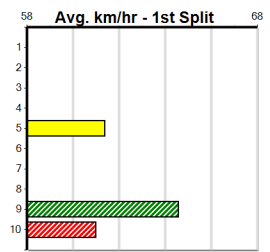

TOWN & COUNTRY LINE MARKING

Distance: 390m, Race Type: Maiden, Total Prizemoney: $2,535
1st: $1,680, 2nd: $520, 3rd: $260, 4th: $75

Race features a number of debutants, however ASTON TAFARI (5) has been placed in five of six here and he is the clear best of the raced brigade. PAPA EASY (2) is a well bred type and he is likely to have trialled here.

Watchdog Tips: 5 2 3 6 **Bet:** Win 5

1

THAT'S MY RUG [M] **Steady on debut, may need more time, tested** **$12.00**
BK Bitch Apr-22 Sire: FERAL FRANKY Dam: WONDER MISS Trainer: Suzanne Mannion (Gordon)
Owner(s): NEWOB (SYN), J Bowen, S Bowen, K Bowen, C Bowen
Winning Distances: < 300m (0) 300 - 399m (0) 400 - 499m (0) 500 - 599m (0) 600 - 699m (0) > 700m (0)
Winning Weights:
6th (1) 24.1 390 BAL R3 10-Jul-24 23.69 21.82 20.00 DAYS OF ROSES (22.34) M/66 9.07 $8.90 M

Bx	1st	2nd	3rd	4th	5th	6th	7th	8th
1						1		
2								
3								
4								
5								
6								
7								
8								

Prize Best $0.00
Starts 23.69(1)-10/7/24
Trk/Dts 1-0-0-0
APM 1-0-0-0
0

Last 3 wins NOT included above

2

PAPA EASY [M] ***** SCRATCHED ***** **$6.00**
BD Dog Jan-23 Sire: FERAL FRANKY Dam: NICE AND EASY Trainer: Jason Portelli (Keilor Park)
Owner(s): J Portelli
Winning Distances: < 300m (0) 300 - 399m (0) 400 - 499m (0) 500 - 599m (0) 600 - 699m (0) > 700m (0)
Winning Weights:

Bx	1st	2nd	3rd	4th	5th	6th	7th	8th
1								
2								
3								
4								
5								
6								
7								
8								

Prize Best $0
Starts FSH
Trk/Dts 0-0-0-0
APM 0-0-0-0
0

Last 3 wins NOT included above

3

CHEESY EASY [M] ***** SCRATCHED ***** **$6.00**
BD Bitch Jan-23 Sire: FERAL FRANKY Dam: NICE AND EASY Trainer: Jason Portelli (Keilor Park)
Owner(s): J Portelli
Winning Distances: < 300m (0) 300 - 399m (0) 400 - 499m (0) 500 - 599m (0) 600 - 699m (0) > 700m (0)
Winning Weights:

Bx	1st	2nd	3rd	4th	5th	6th	7th	8th
1								
2								
3								
4								
5								
6								
7								
8								

Prize Best $0
Starts FSH
Trk/Dts 0-0-0-0
APM 0-0-0-0
0

Last 3 wins NOT included above

4

HIGHLAND JACK [M] **Tough draw but is well bred, watch the betting** **$7.50**
BK Dog Sep-22 Sire: HARD STYLE RICO Dam: COLOURFUL PAST Trainer: Michael Meyer (Bromley)
Owner(s): G Hansen
Winning Distances: < 300m (0) 300 - 399m (0) 400 - 499m (0) 500 - 599m (0) 600 - 699m (0) > 700m (0)
Winning Weights:

Bx	1st	2nd	3rd	4th	5th	6th	7th	8th
1								
2								
3								
4								
5								
6								
7								
8								

Prize Best $0
Starts FSH
Trk/Dts 0-0-0-0
APM 0-0-0-0
0

Last 3 wins NOT included above

5

ASTON TAFARI [M] **Impressive to date, can cross and lead, go close** **$4.00**
BD Dog Mar-22 Sire: FERNANDO BALE Dam: ASTON PERIGNON Trainer: Glenn Campbell (Anakie)
Owner(s): R Borda
Winning Distances: < 300m (0) 300 - 399m (0) 400 - 499m (0) 500 - 599m (0) 600 - 699m (0) > 700m (0)
Winning Weights:
3rd (4) 26.6 390 BAL R1 26-May-24 22.75 21.59 1.75L BLAZING RIOT (22.64) Q/11 8.60 $17.20 M
5th (5) 26.1 390 WBL R2 20-Jun-24 22.93 22.27 5.00L DUKE CABOOM (22.59) M/33 8.94 $9.60 M
3rd (7) 26.6 390 WBL R1 24-Jun-24 22.84 22.13 7.00L TUBMAN'S LEGACY (22.36) M/33 9.01 $3.80 M
3rd (2) 26.7 390 BAL R1 30-Jun-24 22.74 22.21 1.75L HORATIO BALE (22.62) M/22 8.63 $2.60 T3-M
3rd (2) 26.6 390 BAL R2 07-Jul-24 22.62 22.17 3.00L NALA'S GHOST (22.41) M/22 8.62 $12.90 T3-M
2nd (1) 26.8 390 BAL R1 14-Jul-24 22.57 22.33 1.00L LIONESS EYES (22.52) Q/32 8.50 $3.80 T3-M
4th (7) 26.8 390 BAL R1 22-Jul-24 23.22 22.36 11.00 HALF PAST TWELVE (22.45) M/44 8.86 $2.30 T3-M
3rd (4) 27.0 390 BAL R1 05-Aug-24 22.83 22.44 4.00L MISS CHERRY (22.56) Q/33 8.76 $4.20 T3-M

Bx	1st	2nd	3rd	4th	5th	6th	7th	8th
1	1							
2		2						
3			2					
4				2				
5					1			
6								
7			1	1				
8								

Prize Best $1270.00
Starts 22.57(1)-14/7/24
Trk/Dts 8-0-1-5
APM 6-0-1-4
1070

Last 3 wins NOT included above