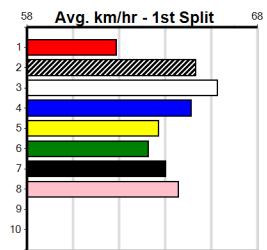

SWEET NETTY'S CATERING

Distance: 450m, Race Type: Grade 5, Total Prizemoney: $2,925
1st: $1,950, 2nd: $600, 3rd: $300, 4th: $75

TENSION HEAD (4) has been brilliant in his past three runs and he can assume control through the bend. CLARETOWN SADIE (1) has been solidly placed in her past three and she is drawn to get the breaks. BISMUTH (6) has solid claims

Watchdog Tips: 4 1 6 7 Bet: Win 4

CLARETOWN SADIE [5] Solidly placed in her past three, main danger $4.60
Owner(s): P Griffen
Winning Distances: < 300m (0) 300 - 399m (0) 400 - 499m (6) 500 - 599m (0) 600 - 699m (0) > 700m (0)
Trainer: Peter Griffen (Claretown)

ZIPPING OLAF (NSW)[5] Capable but tends to miss the kick, risky $12.00
Owner(s): R Gladman
Winning Distances: < 300m (0) 300 - 399m (3) 400 - 499m (4) 500 - 599m (4) 600 - 699m (0) > 700m (0)
Trainer: Helen Deavin (Ballarat)

STAR'S HOPE [5] Handy effort two runs back, put in exotics $7.50
Owner(s): K Quinn
Winning Distances: < 300m (0) 300 - 399m (3) 400 - 499m (6) 500 - 599m (1) 600 - 699m (0) > 700m (0)
Trainer: Kevin Quinn (Cundare North)

TENSION HEAD [5] In form, great turn of foot, hard to hold out $3.20
Owner(s): JimKat Racing (SYN), J Holt, K Evans
Winning Distances: < 300m (0) 300 - 399m (2) 400 - 499m (5) 500 - 599m (0) 600 - 699m (0) > 700m (0)
Trainer: Katrina Evans (Kyneton)

FIERY DUEL [5] Front runner, too much pace inside and out $9.00
Owner(s): G Black
Winning Distances: < 300m (0) 300 - 399m (4) 400 - 499m (1) 500 - 599m (0) 600 - 699m (0) > 700m (0)
Trainer: Anita Gibbons (Lara)

1

2

3

4

5