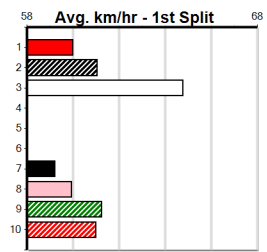

NED BRYANT WINNER BRIANA ROBERTSON-

Distance: 450m, Race Type: Maiden, Total Prizemoney: $2,535
1st: $1,680, 2nd: $520, 3rd: $260, 4th: $75

PAW MANTRA (3) has continued to get better with every run and he has the speed to lead from go to whoa. BLACK EMU (8) has been handily placed in both runs here and he will be on the pace throughout. PAW NITRO (2) has solid claims.

Watchdog Tips: **3** **8** **2** **4** **Bet:** Box Quinella 2,3,8 ($10 for 333.33%)

Form Box	Wgt	Dist	Track	Date	Time	BON	Margin	1st/2nd (Time)	PIR	Checked	Comment	WR	Split 1	S/P	Grade		
1	VISTA VANADIUM [M] Missed the kick on debut, may need more time $9.00																
	RBD	Dog	Oct-22		Sire: ASTON RUPEE		Dam: GYPSY VISTA		Trainer: Thomas Dailly (Anakie)								
	Owner(s): G Dailly																
	Winning Distances: < 300m (0) 300 - 399m (0) 400 - 499m (0) 500 - 599m (0) 600 - 699m (0) > 700m (0)																
	Winning Weights:																
	5th (4)	38.5	450	BAL	R1	07-Aug-24	26.19	25.38	7.00L	PAW JUDAS (25.71)	M/876			6.93	$22.00	M	
	Last 3 wins NOT included above																
	Box History																
	Bx	1st	2nd	3rd	4th	5th	6th	7th	8th								
	1																
2																	
3																	
4																	
5																	
6																	
7																	
8																	
Prize Best $0.00																	
Starts 26.19(4)-7/8/24																	
Trk/Dts 1-0-0-0																	
APM 1-0-0-0																	
APM 0																	
2	PAW NITRO (NSW)[M] Consistent to date, good muster, major player $6.00																
	BD	Dog	Jan-23		Sire: BERNARDO		Dam: DYNA GARNER		Trainer: Mark Delbridge (Balliang)								
	Owner(s): B Wheeler																
	Winning Distances: < 300m (0) 300 - 399m (0) 400 - 499m (0) 500 - 599m (0) 600 - 699m (0) > 700m (0)																
	Winning Weights:																
	2nd (1)	27.1	400	GEL	R2	26-Jul-24	23.15	22.39	5.00L	MAC AND CHEESE (22.82)	Q/22			8.69	$2.70	M	
	2nd (6)	27.4	390	BAL	R3	31-Jul-24	22.93	22.17	1.75L	BARELLEN SILK (22.82)	Q/14			8.59	$2.50	MH	
	4th (4)	27.7	390	BAL	R9	07-Aug-24	22.70	22.08	7.50L	PAW REX (22.18)	M/45		W	8.85	$29.00	MF	
	3rd (7)	27.6	435	SLE	R1	11-Aug-24	25.08	24.42	8.00L	BOURNE LICKETY (24.54)	M/554			5.46	$3.60	M	
	Last 3 wins NOT included above																
Box History																	
Bx	1st	2nd	3rd	4th	5th	6th	7th	8th									
1		1															
2																	
3																	
4																	
5																	
6																	
7																	
8																	
Prize Best $1375.00																	
Starts FSTD																	
Trk/Dts 4-0-2-1																	
APM 0-0-0-0																	
APM 1375																	
3	PAW MANTRA (NSW)[M] Continues to improve, good muster, go close $4.00																
	RF	Dog	Nov-22		Sire: FERNANDO BALE		Dam: QUINTANA BALE		Trainer: Mark Delbridge (Balliang)								
	Owner(s): B Wheeler																
	Winning Distances: < 300m (0) 300 - 399m (0) 400 - 499m (0) 500 - 599m (0) 600 - 699m (0) > 700m (0)																
	Winning Weights:																
	4th (2)	29.6	515	SAP	R3	29-Jul-24	30.53	29.46	13.00L	PIEBALD (29.65)	M/4233			5.24	$59.80	MH	
	4th (6)	29.8	525	MEP	R1	07-Aug-24	31.21	29.93	2.25L	HEY PRESTO (31.07)	Q/1111			5.12	$9.00	M	
	2nd (8)	29.8	435	SLE	R1	11-Aug-24	24.69	24.42	2.25L	BOURNE LICKETY (24.54)	M/322			5.32	$3.70	M	
	Last 3 wins NOT included above																
	Box History																
Bx	1st	2nd	3rd	4th	5th	6th	7th	8th									
1																	
2																	
3																	
4																	
5																	
6																	
7																	
8																	
Prize Best $670.00