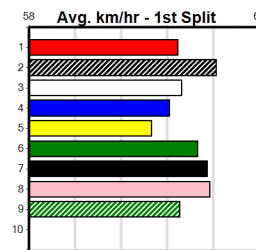

Ballarat
12
10:38PM
(VIC time)

SOUTHERN SHEETMETAL

Distance: 390m, Race Type: Grade 5, Total Prizemoney: $2,925
1st: $1,950, 2nd: $600, 3rd: $300, 4th: $75

RUBY'S DESIRE (8) returned to form with a top 22.19 Warrnambool win and she will prove hard to reel in again. MILLS FOR THREE (7) is three of three here and he can work into the mix mid race.
BLACK BOW (2) is another with a solid record here

Watchdog Tips: **8** **7** **2** **5** **Bet:** **Win 8**

1

LILY CRACKERS [5] **Form and confidence has tapered off, tested** **$16.00**
BK Bitch Feb-21 Sire: MEPUNGA BLAZER Dam: HEADSPACE Trainer: Ronald Fisher (Lara)
Owner(s): R Fisher
Winning Distances: < 300m (0) 300 - 399m (1) 400 - 499m (5) 500 - 599m (0) 600 - 699m (0) > 700m (0)
Winning Weights: 27.4(2) 27.7(1) 28.0(1) 28.2(1) 28.4(1)

Run	Pos	Wgt	Dist	Track	Date	Time	BOB	Margin	1st/2nd (Time)	PIR	Checked	Comment	WR	Split 1	S/P	Grade
1st	(2)	28.0	400	GEL	R5	09-Apr-24	22.76	22.46	0.05L JUST WANT PIZZA (22.77)	M/22	.	.	.	8.64	$5.60	5H
2nd	(8)	28.2	400	GEL	R10	19-Apr-24	22.93	22.37	6.50L URITH BALE (22.49)	M/44	.	.	.	8.59	$7.50	5F
2nd	(1)	28.3	400	GEL	R12	26-Apr-24	22.85	22.29	3.00L MYSTIC BRAE (22.64)	Q/32	.	.	.	8.50	$11.40	5
2nd	(7)	28.5	400	WGL	R12	07-May-24	23.03	22.47	0.25L TOOTSIE (23.02)	M/42	.	.	.	8.61	$10.20	5
5th	(3)	28.6	410	HOR	R4	14-May-24	24.03	23.14	7.00L ZENI BALE (23.55)	M/75	.	.	.	10.99	$11.00	5
5th	(7)	28.6	410	HOR	R6	21-May-24	23.73	23.21	7.50L HARTNEY (23.21)	M/66	.	.	.	10.62	$21.90	5
8th	(7)	28.7	390	WBL	R10	13-Jun-24	22.94	21.84	15.00 TALCOTT BALE (21.93)	M/88	.	.	.	9.09	$73.30	5
7th	(7)	28.2	400	GEL	R12	19-Jul-24	23.47	22.49	12.00 LET'S WIN OLLIE (22.63)	M/56	.	.	.	8.64	$21.40	5

Last 3 wins NOT included above

1st	(3)	28.2	400	GEL	R5	01-Aug-23	22.73	22.73	4.00L WHIRLWIND FIRE (23.00)	Q/11	.	.	.	8.43	$2.60	6G
1st	(2)	27.7	425	BEN	R12	11-Aug-23	24.48	23.61	0.025 VINNY DEWALT (24.48)	M/364	.	.	.	6.66	$6.20	5
1st	(7)	28.4	390	WBL	R10	29-Jan-24	22.10	22.10	3.75L SELYNNA BLUE (22.34)	Q/11	.	.	.	8.54	$3.40	5

Box History

Bx	1st	2nd	3rd	4th	5th	6th	7th	8th
1	1	2	1	1	1	1		
2	4	1						
3	1	1	2		2	1		
4	1						1	
5			1			2		
6		1	1			2	1	
7	1	1	3		2	1	1	1
8		2	1	1	1	1		

Prize Best Starts Trk/Dts APM: $13380.00, 22.39(6)-15/1/24, 43-6-9-7, 6-0-2-0, 2397