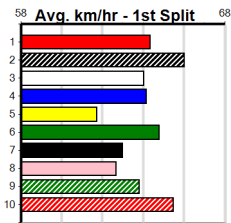

HOOKED ON SCOTCH AT STUD

Distance: 460m, Race Type: Grade 5 T3, Total Prizemoney: $1,530
1st: $1,000, 2nd: $320, 3rd: $160, 4th: $50

CASH NOW (6) is better than his past few runs and he should prove too strong in the run home.
INTERNAL AFFAIRS (8) can unwind a strong finish and he has a good record here. PEG (7) is a more than capable type.

Watchdog Tips: **6** **8** **7** **5** **Bet:** **Box Quinella 6,7,8 ($10 for 333.33%)**