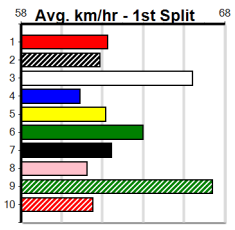

MC GRAFIX & SIGNS

Distance: 400m, Race Type: Tier 3 - Grade 7, Total Prizemoney: $1,530
1st: $1,000, 2nd: $320, 3rd: $160, 4th: $50

4

3:32PM

(VIC time)

IT'S NOT MESSI (7) has been placed in two of his past three and he looks very well graded in this event. GALLOPING JESSIE (6) has been luckless since her maiden win and she can make amends this time around. DISCO GIZMO (3) has claims

Watchdog Tips:

7

6

3

8

Bet:

Win 7