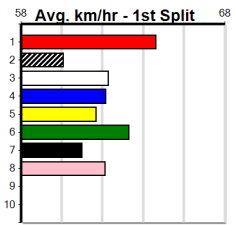

VIATEK (1-2 WINS)

Distance: 460m, Race Type: Tier 3 - Restricted Win, Total Prizemoney: $1,530
1st: $1,000, 2nd: $320, 3rd: $160, 4th: $50

7

4:41PM
(VIC time)

IRINKA ASHLEY (6) was handily placed at Shepparton two runs back and he can go one better today. HAWKEYED KID (5) has been placed in three of four here and he is armed with solid mid race pace. PRIMO TONIC (4) won't be too far away

Watchdog Tips: **6** **5** **4** **7** **Bet:** **Box Quinella 4,5,6,7 ($10 for 166.67%)**