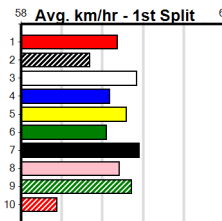

SHIMA SHINE AT STUD

Distance: 460m, Race Type: Grade 5 T3, Total Prizemoney: $1,530
1st: $1,000, 2nd: $320, 3rd: $160, 4th: $50

6

4:17PM
(VIC time)

WHATEVER HE SAID (3) will find this easier than his most recent racing and he has the pace to cross and lead throughout. BUSTER'S DREAM (1) owns a slick 25.93 PB here and he just needs to step on terms. QUEEN KATHLEEN (8) has solid claims

Watchdog Tips: **3** **1** **8** **4** **Bet:** **Win 3**