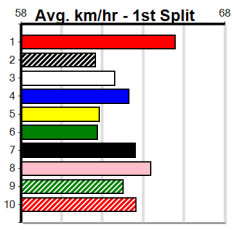

SENNACHIE AT STUD

Distance: 400m, Race Type: Grade 5 T3, Total Prizemoney: $1,530
1st: $1,000, 2nd: $320, 3rd: $160, 4th: $50

5

3:54PM

(VIC time)

OUR MABEL (6) has a great record here and she should be able to burn them off in the early stages.
MALLY BOY (4) has a terrific turn of foot and he will be on the pace from the outset. PHANTOM REX (1) is drawn to get every chance.

Watchdog Tips: **6** **4** **1** **8** **Bet:** **Box Quinella 1,4,6 ($10 for 333.33%)**