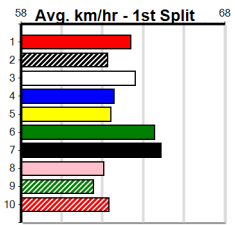

SPORTSBET GO THE BLUE DOG

Distance: 400m, Race Type: Grade 5 T3, Total Prizemoney: $1,530
1st: $1,000, 2nd: $320, 3rd: $160, 4th: $50

Watchdog Tips:

1

6

3

8

Bet:

Win 1