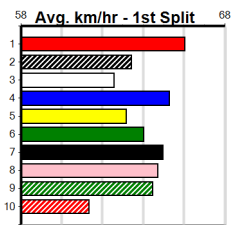

PHOTO MAN AT STUD

Distance: 400m, Race Type: Grade 5 T3, Total Prizemoney: $1,530
1st: $1,000, 2nd: $320, 3rd: $160, 4th: $50

HOLTORF BALE (8) will find this easier than his most recent racing and he recorded his PB here from this draw. ASTUTE QUEEN (6) has a solid record here and she can show early speed on occasions. CARTEL GLAMOUR (3) has solid claims

Watchdog Tips:

8

6

3

5

Bet:

Win 8

Main table containing race details for 10 races, including horse names, trainers, jockeys, times, and winning boxes.