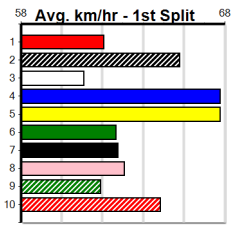

HARD STYLE RICO AT STUD

Distance: 400m, Race Type: Tier 3 - Grade 6, Total Prizemoney: $1,530
1st: $1,000, 2nd: $320, 3rd: $160, 4th: $50

9

5:23PM

(VIC time)

OLYMPIC HISTORY (6) has continued to improve with each run and he has more than enough pace to cross and lead. RHINE STAR (8) is showing promise and she will be in the firing line from the outset. MR. GROOVE (2) has been brilliant in his past two.

Watchdog Tips:

6

8

2

1

Bet:

Win 6