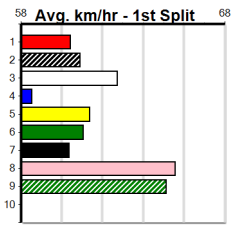

KHANS HOSPITALITY SERVICES

Distance: 460m, Race Type: Tier 3 - Maiden, Total Prizemoney: $1,530
1st: $1,000, 2nd: $320, 3rd: $160, 4th: $50

2

2:44PM
(VIC time)

LUNA MIKADO (3) has been placed in five of seven to date and she can assume control soon after box rise. BIT OF ROMANCE (8) was far from disgraced here last time and he will be much better for the run. MR. ZULU (6) is an improving type

Watchdog Tips: **3** **8** **6** **7** **Bet:** **Win 3**