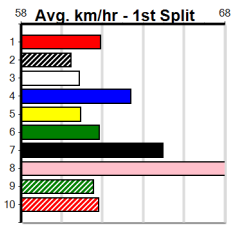

SPORTSBET GREEN TICKS

Distance: 400m, Race Type: Tier 3 - Maiden, Total Prizemoney: $1,530
1st: $1,000, 2nd: $320, 3rd: $160, 4th: $50

1

2:24PM
(VIC time)

ARE YOU OKAY (7) has been placed in all three runs to date and he should be able to burn them off soon after box rise. MINA WINGS (8) has raced well up the straight to date and she will get a nice cart across. SPARTAN MISSILE (1) is an improving type

Watchdog Tips: **7** **8** **1** **4** **Bet:** **Win 7**