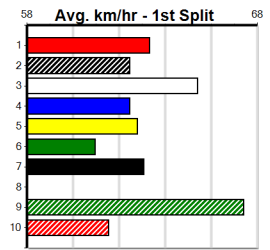

OAKS SUPER BOX FOR HIRE

Distance: 400m, Race Type: Tier 3 - Grade 7, Total Prizemoney: $1,530
1st: $1,000, 2nd: $320, 3rd: $160, 4th: $50

CHECK IT OUT (3) was never headed on debut and she looks very well graded in this event. REBECCA RIOT (1) owns a handy 22.90 PB here and she is drawn to be on the pace from the outset. PLAYBACK (8) is showing plenty of promise.

Watchdog Tips: 3 1 8 5 Bet: Win 3

REBECCA RIOT [7] Handy PB here, drawn to lead, main danger $3.60
BK Bitch Apr-22 Sire: PAT C SABBATH Dam: LA BELLA RIOT
Owner(s): J Jarkis Trainer: John Jarkis (Lang Lang East)
Winning Distances: < 300m (0) 300 - 399m (0) 400 - 499m (1) 500 - 599m (0) 600 - 699m (0) > 700m (0)
Winning Weights: 25.7(1)
8th (1) 25.7 390 WBL R1 07-Mar-24 23.34 21.79 17.00 ASTON BAHT (22.20) S/88 9.32 $6.40 M
4th (8) 26.0 410 HOR R1 12-Mar-24 24.00 23.06 9.50L MISS ETIQUETTE (23.34) S/34 10.76 $8.30 M
8th (5) 25.2 390 BAL R1 25-Mar-24 23.41 22.25 11.00 REIKO DUSTY (22.71) M/88 8.99 $7.50 T3-M
1st (6) 25.7 400 WGL R1 13-Jun-24 22.90 22.90 3.75L CRYPTO ROYALTY (23.15) M/11 8.44 $5.90 M
8th (5) 25.3 400 WGL R3 18-Jun-24 23.45 22.54 7.50L ASTON IMAGE (22.93) S/77 8.79 $12.80 X67
3rd (7) 25.4 400 WGL R4 27-Jun-24 23.23 22.85 5.50L CRYPTO ROYALTY (22.85) M/23 8.52 $3.10 7
5th (7) 25.3 400 WGL R10 04-Jul-24 23.40 23.04 5.50L URANA PANDA (23.04) S/56 8.77 $6.50 7
Last 3 wins NOT included above
Box History
Bx 1st 2nd 3rd 4th 5th 6th 7th 8th
1 1 1 1 1 1 1 1
2 1 1 1 1 1 1 1
3 1 1 1 1 1 1 1
4 1 1 1 1 1 1 1
5 1 1 1 1 1 1 1
6 1 1 1 1 1 1 1
7 1 1 1 1 1 1 1
8 1 1 1 1 1 1 1
Prize Best $1235.00
Starts 22.90(6)-13/6/24
Trk/Dts 7-1-0-1
APM 4-1-0-1 758

WOODSIDE CRUISER [7] One paced, poor strike rate, prefer others $26.00
BKW Bitch Dec-21 Sire: MY REDEEMER Dam: AVA'S DREAM
Owner(s): M Read Trainer: Margaret Read (Woodside)
Winning Distances: < 300m (0) 300 - 399m (0) 400 - 499m (1) 500 - 599m (0) 600 - 699m (0) > 700m (0)
Winning Weights: 25.8(1)
7th (1) 25.9 400 WGL R10 04-Jul-24 23.82 23.04 12.00 URANA PANDA (23.04) M/88 8.88 $36.70 7
2nd (1) 25.5 395 TRA R3 08-Jul-24 22.56 22.32 1.25L STRIKE IT RYKER (22.49) Q/112 3.75 $23.50 7
2nd (2) 25.6 400 WGL R3 11-Jul-24 23.67 23.08 1.00L HAVANA BLUEBIRD (23.62) Q/21 8.63 $10.60 T3-7
6th (6) 25.8 350 TRA R2 15-Jul-24 20.85 20.27 8.50L BANK ROBBER (20.27) M/56 7.05 $18.90 T3-7
3rd (1) 25.6 435 SLE R3 21-Jul-24 25.23 24.29 3.75L ZIPPITY ZIPPIN' (24.98) Q/233 5.33 $41.00 X67H
3rd (6) 25.7 435 SLE R4 28-Jul-24 25.31 24.46 6.00L RED ED (24.90) M/433 5.41 $101.10 X67F
6th (2) 25.6 460 WGL R10 02-Aug-24 26.74 25.82 7.50L SUPERIOR MONIQUE (26.23) M/576 6.70 $35.80 RW
5th (5) 25.7 435 SLE R3 11-Aug-24 25.41 24.42 7.00L PAW USAMI (24.92) M/265 5.29 $22.20 X67
Last 3 wins NOT included above
1st (4) 25.8 400 WGL R3 11-Jan-24 23.16 22.45 1.25L BIG FUDGE (23.24) Q/22 8.49 $3.40 M
Box History
Bx 1st 2nd 3rd 4th 5th 6th 7th 8th
1 1 1 1 1 1 1 1
2 1 1 1 1 1 1 1
3 1 1 1 1 1 1 1
4 1 1 1 1 1 1 1
5 1 1 1 1 1 1 1
6 1 1 1 1 1 1 1
7 1 1 1 1 1 1 1
8 1 1 1 1 1 1 1
Prize Best $3930.00
Starts 23.16(4)-11/1/24
Trk/Dts 28-1-2-6
APM 10-1-1-2 2552