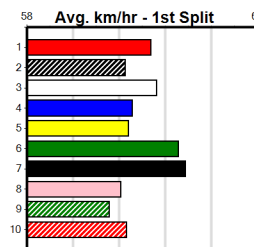

SPORTSBET GO THE BLUE DOG

Distance: 400m, Race Type: Grade 5 T3, Total Prizemoney: $1,530
1st: $1,000, 2nd: $320, 3rd: $160, 4th: $50

SONS OF TOM (1) will find this easier than his most recent racing and he is drawn to make every post a winner. BUDDY BLUE (6) owns a handy 22.86 PB here and he will keep the pressure on from the outset. LONG WAY HOME (3) has a top record here.

Watchdog Tips: 1 6 3 8 **Bet:** Win 1

1

SONS OF TOM [5] Handy PB here, has the good draw, go close **$3.40**

BK Dog Jun-21 Sire: ASTON KIMETTO Dam: CHOCHLIK
Owner(s): APG Racing (SYN), A Gourlay, P Gourlay, C Currie
Trainer: Thomas Currie (Drouin)

Winning Distances: < 300m (0) 300 - 399m (3) 400 - 499m (1) 500 - 599m (0) 600 - 699m (0) > 700m (0)

Winning Weights: 36.0(2) 36.2(2)

Rank	Draw	Weight	Sex	Age	Track	Date	Time	BOB	Margin	1st/2nd (Time)	PIR	Checked	Comment	WR	Split 1	S/P	Grade
3=	(6)	35.7	400	WGL	R7	13-Apr-24	23.19	22.82	3.25L	MAGIC BEE (22.96)	M/34	.	.	.	8.50	$14.50	5
5th	(1)	35.7	400	WGL	R10	18-Apr-24	23.39	23.02	3.75L	INTER TRIGON (23.13)	M/67	.	.	.	8.71	$4.00	T3-5
8th	(2)	35.7	400	WGL	R5	09-May-24	24.14	23.16	7.50L	BLUE CHASER (23.61)	M/88	.	SW	.	8.93	$11.60	5
8th	(4)	35.6	400	WGL	R10	16-May-24	23.57	22.71	11.00	BEAUTIFUL LIAR (22.83)	S/78	.	W	.	8.94	$15.70	T3-5
2nd	(4)	36.0	460	WGL	R6	23-May-24	26.48	26.11	1.5L	TEASER'S BEAUTY (26.38)	M/432	.	.	.	6.73	$35.30	5
3rd	(1)	35.6	460	WGL	R6	30-May-24	26.35	25.91	6.50L	HIS SPECIAL (25.91)	M/222	.	.	.	6.66	$25.40	T3-5
6th	(8)	35.8	460	WGL	R8	13-Jun-24	26.81	26.03	12.00	QUIET LAKES (26.03)	M/323	.	.	.	6.80	$9.50	5
4th	(5)	35.5	300	HVL	R11	05-Aug-24	17.31	16.92	5.50L	FIDDLES (16.92)	M/3	.	.	.	6.74	$14.70	T3-5

Last 3 wins NOT included above

1st	(8)	36.0	300	HVL	R3	09-Jun-23	17.11	16.95	2.75L	ARANDT'S GIRL (17.29)	M/3	.	.	.	3.99	$3.10	T3-7
1st	(1)	36.2	400	WGL	R10	14-Sep-23	23.03	22.77	2.75L	LITTLE EASY (23.22)	M/11	.	.	.	8.46	$8.10	T3-6
1st	(8)	36.2	300	HVL	R12	22-Dec-23	16.86	16.86	2.00L	GUCCI GREEN (16.99)	M/2	.	.	.	3.95	$2.80	T3-5

Box History

Bx	1st	2nd	3rd	4th	5th	6th	7th	8th
1	1	2	1	1	1			
2		2	1			2	2	2
3	1			1	1	2		
4		1						1
5		4	1	1		1		1
6		1	1		2		1	1
7				1	2	1	1	1
8	2			1	1	1		

Prize Best Starts Trk/Dts APM $8025.00 22.92(5)-25/1/24 46-4-6-6 25-1-3-3 1443