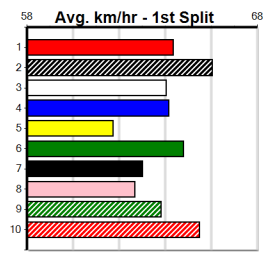

HOOKED ON SCOTCH AT STUD

Distance: 460m, Race Type: Grade 5 T3, Total Prizemoney: $1,530
1st: $1,000, 2nd: $320, 3rd: $160, 4th: $50

CASH NOW (6) is better than his past few runs and he should prove too strong in the run home.
INTERNAL AFFAIRS (8) can unwind a strong finish and he has a good record here. PEG (7) is a more than capable type.

Watchdog Tips: 6 8 7 5 Bet: Box Quinella 6,7,8 ($10 for 333.33%)

WHISKY NINJA [5] Good record here but down on confidence, place $9.00
BK Bitch Apr-21 Sire: HOOKED ON SCOTCH Dam: TINDERELLA
Trainer: Lindsay Fulford (Maffra)
Winning Distances: < 300m (0) 300 - 399m (2) 400 - 499m (12) 500 - 599m (0) 600 - 699m (0) > 700m (0)
Winning Weights: 28.4(1) 28.7(1) 29.1(1) 29.2(1) 29.3(1) 29.4(1) 29.9(1) 30.0(1) 30.6(2) 30.8(1) 31.0(1) 31.1(1) 31.7(1)
7th (6) 30.2 435 SLE R8 30-Jun-24 24.97 24.46 7.50L FRED ROSE (24.46) M/677 . . . . . 5.35 $60.30 FFA
5th (6) 30.2 525 MEP R6 03-Jul-24 30.69 29.83 7.50L SON OF GHOST (30.19) M/7555 . . . . . 5.26 $51.90 5H
5th (5) 30.5 435 SLE R12 07-Jul-24 25.11 24.39 4.50L GALLOPING JIMMY (24.80) M/555 . . . . . 5.37 $14.70 X45
6th (7) 30.9 435 SLE R5 17-Jul-24 25.05 24.54 6.00L DR. ANGELO (24.66) M/566 . . . . . 5.43 $6.80 5
4th (6) 30.3 510 SLE R5 21-Jul-24 29.31 28.81 3.25L DR. ANGELO (29.09) M/444 . . . . . 9.50 $5.40 5
5th (7) 30.6 460 WGL R8 25-Jul-24 26.80 26.16 2.00L CRIMSON CANNON (26.67) M/657 . . . . . 6.68 $7.60 T3-5
2nd (4) 30.8 510 SLE R5 28-Jul-24 29.34 28.91 5.00L COLLINDA AIR (29.00) M/343 . . . . . 9.48 $11.70 5
7th (6) 31.1 515 SAP R6 04-Aug-24 30.66 29.55 6.00L SIR NATHAN (30.24) M/4667 . . . . . 5.35 $4.80 T3-5H
Last 3 wins NOT included above
1st (6) 31.0 460 WGL R6 14-Dec-23 26.00 25.95 2.75L TANTANGARA GIRL (26.17) Q/111 . . . SW . 6.46 $2.20 T3-5
1st (4) 31.7 400 WGL R10 04-Jan-24 22.85 22.55 0.05L JUNIOR PISTOL (22.85) Q/22 . . . . . 8.47 $6.60 SH
1st (6) 29.9 435 SLE R4 07-Apr-24 24.61 24.50 3.75L WHO (24.87) Q/111 . . . . . 5.27 $6.80 5

MADALIA ZOOM [5] Placed in only one of his past eight, tested $16.00
WBK Dog Nov-20 Sire: BANJO BOY Dam: ZIPPING SCARLET
Trainer: Peter McKenzie (Tinamba)
Winning Distances: < 300m (0) 300 - 399m (0) 400 - 499m (2) 500 - 599m (4) 600 - 699m (0) > 700m (0)
Winning Weights: 34.7(1) 34.8(1) 35.3(2) 35.4(1) 35.6(1)
7th (7) 35.2 600 MEA R5 08-Jun-24 35.33 34.57 10.00 PIRATE KINGSLEY (34.64) Q/5777 . . . . . 9.34 $93.60 5
5th (7) 35.8 640 SLE R6 16-Jun-24 37.64 37.09 8.00L EXCAVATOR TICKET (37.09) M/1135 . . . . . 6.12 $46.90 X45
5th (7) 35.0 510 SLE R8 23-Jun-24 29.27 29.00 4.00L OKAY BOOMER (29.00) M/675 . . . . . 9.48 $32.00 X45
3rd (1) 35.1 510 SLE R6 30-Jun-24 29.02 28.84 2.75L REEMA BALE (28.84) Q/143 . . . . . 9.18 $29.00 X45
5th (1) 35.6 640 SLE R7 07-Jul-24 37.30 36.38 14.00 AUNT VIRGINIA (36.38) M/4334 . . . . . 6.20 $49.00 X45
7th (1) 35.1 500 TRA R8 12-Jul-24 28.48 27.78 10.00 CRACKERJACK ARET (27.78) M/443 . . . . . 9.58 $66.20 X45
6th (2) 35.1 510 SLE R8 17-Jul-24 29.43 28.91 7.50L IRISH NIKKI (28.91) M/577 . . . . . 9.45 $30.80 X45
4th (3) 35.4 510 SLE R7 07-Aug-24 29.26 28.75 4.75L MYSTERY BROKER (28.93) M/344 . . . . . 9.33 $28.50 5
Last 3 wins NOT included above
1st (7) 35.4 460 WGL R9 21-Feb-23 26.27 25.89 1.5L TIGER MOTH MARGE (26.38) M/422 . . . SW . 6.79 $11.00 RW
1st (1) 35.3 500 TRA R8 12-Apr-23 27.94 27.94 1.00L INTERNAL AFFAIRS (28.01) M/222 . . . . . 9.09 $3.90 X45
1st (1) 35.6 510 SLE R7 12-May-24 29.05 28.82 0.05L BIG TIMBER (29.05) M/333 . . . . . 9.31 $7.50 5