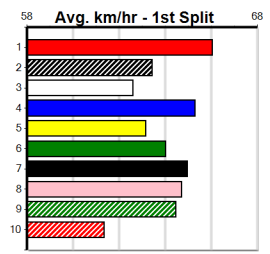

PHOTO MAN AT STUD

Distance: 400m, Race Type: Grade 5 T3, Total Prizemoney: $1,530
1st: $1,000, 2nd: $320, 3rd: $160, 4th: $50

HOLTORF BALE (8) will find this easier than his most recent racing and he recorded his PB here from this draw. ASTUTE QUEEN (6) has a solid record here and she can show early speed on occasions. CARTEL GLAMOUR (3) has solid claims

Watchdog Tips: 8 6 3 5 Bet: Win 8

Form Box Wgt Dist Track Date Time BON Margin 1st/2nd (Time) PIR Checked Comment W/R Split 1 S/P Grade

INTER TRIGON [5] Solid PB here, has the good draw, place claims $8.00
Owner(s): TONY AND JOE (SYN), T Interligi, J Interligi
Trainer: Tony Interligi (Endeavour Hills)

UNSURPASSED [5] Form and confidence is down, needs it easier $12.00
Owner(s): S Van oirschot
Trainer: Steven Van oirschot (Moe South)

CARTEL GLAMOUR [5] Racing well, good turn of foot, can threaten $7.50
Owner(s): K Tucker
Trainer: Kristin Tucker (Tanjil South)

LILLY RUSH [5] Every chance in her past few runs, prefer others $10.00
Owner(s): P Larkin
Trainer: Paul Larkin (Drouin)

LEKTRA VERA [5] Placed in two of three here, must keep safe $6.00
Owner(s): F Bickerton
Trainer: Frederick Bickerton (Pearcedale)

1

2

3

4

5