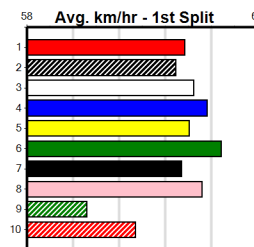

PAUA OF BUDDY AT STUD

Distance: 400m, Race Type: Grade 5 T3, Total Prizemoney: $1,530
1st: $1,000, 2nd: $320, 3rd: $160, 4th: $50

RYDER'S MAGIC (7) owns a handy 22.91 PB here and he can atone for some luckless runs of late.
DUNSMORE FLYER (6) is two of two here and she will be in the firing line throughout. SWANKY
CHIC (5) can run a cheeky race.

Watchdog Tips: 7 6 5 8 Bet: Win 7

QUILLA REEF [5] *** SCRATCHED *** $6.50
Bitch Feb-21 Sire: FERNANDO BALE Dam: BOQUILLA
Trainer: Rohan Gladman (Ballarat)
Winning Distances: < 300m (0) 300 - 399m (13) 400 - 499m (0) 500 - 599m (0) 600 - 699m (0) > 700m (0)
Winning Weights: 25.6(1) 25.7(1) 25.8(3) 25.9(3) 26.0(2) 26.3(1) 26.4(2)
Box History table and Prize Best Starts table included.

PLAY LAB [5] Handy effort two runs back, can run a drum $9.00
Dog May-22 Sire: TOMMY SHELBY Dam: INVICTUS LOUIE
Trainer: John Jarkis (Lang Lang East)
Winning Distances: < 300m (0) 300 - 399m (1) 400 - 499m (2) 500 - 599m (0) 600 - 699m (0) > 700m (0)
Winning Weights: 30.6(1) 31.0(1) 31.3(1)
Box History table and Prize Best Starts table included.

CATCH THE OUTLAW [5] *** SCRATCHED *** $10.00
Dog Dec-20 Sire: FERNANDO BALE Dam: SUPREME OUTLAW
Trainer: Phillip Polluro (Morwell)
Winning Distances: < 300m (0) 300 - 399m (1) 400 - 499m (5) 500 - 599m (0) 600 - 699m (0) > 700m (0)
Winning Weights: 31.2(1) 31.9(2) 32.1(1) 32.2(1) 32.3(1)
Box History table and Prize Best Starts table included.

SPICY MINX [5] Front runner, will cop pressure, prefer others $10.00
Bitch Mar-22 Sire: BERNARDO Dam: HOOK ALONG BOOK
Trainer: Belinda Connolly (Caldermeade)
Winning Distances: < 300m (0) 300 - 399m (1) 400 - 499m (3) 500 - 599m (0) 600 - 699m (0) > 700m (0)
Winning Weights: 25.5(1) 25.6(1) 26.4(1) 26.7(1)
Box History table and Prize Best Starts table included.

SWANKY CHIC [5] Tough draw but has the talent, can threaten $6.50
Bitch Jan-22 Sire: TOMMY SHELBY Dam: FLORAL LACE
Trainer: Jacqueline Berry (Ripplebrook)
Winning Distances: < 300m (0) 300 - 399m (0) 400 - 499m (3) 500 - 599m (0) 600 - 699m (0) > 700m (0)
Winning Weights: 25.3(1) 25.5(1) 25.8(1)
Box History table and Prize Best Starts table included.