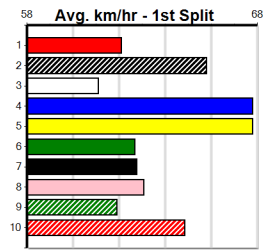

Watchdog Tips: 6 8 2 1 Bet: Win 6

CERSEI'S BOY [6] Career best form, has the right draw, respect \$10.00
Owner(s): T Cortese
Sire: ASTON KIMETTO Dam: CERSEI
Trainer: Dylan Cortese (Devon Meadows)
Winning Distances: < 300m (0) 300 - 399m (1) 400 - 499m (1) 500 - 599m (0) 600 - 699m (0) > 700m (0)
Box History table and Prize Best Starts Trk/Dts APM