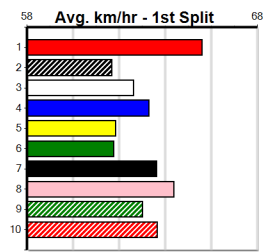

SENNACHIE AT STUD

Distance: 400m, Race Type: Grade 5 T3, Total Prizemoney: $1,530
1st: $1,000, 2nd: $320, 3rd: $160, 4th: $50

OUR MABEL (6) has a great record here and she should be able to burn them off in the early stages. MALLY BOY (4) has a terrific turn of foot and he will be on the pace from the outset. PHANTOM REX (1) is drawn to get every chance.

Watchdog Tips: 6 4 1 8 Bet: Box Quinella 1,4,6 ($10 for 333.33%)

Form Box Wgt Dist Track Date Time BON Margin 1st/2nd (Time) PIR Checked Comment W/R Split 1 S/P Grade

PHANTOM REX [5] Good record here, has the right draw, threat $4.60
BK Dog Oct-20 Sire: OUT OF RANGE Dam: RAINE ALLEN
Owner(s): M Italia Trainer: Michael Italia (Pearcedale)
Winning Distances: < 300m (0) 300 - 399m (3) 400 - 499m (7) 500 - 599m (0) 600 - 699m (0) > 700m (0)
Winning Weights: 29.4(1) 30.0(1) 30.1(1) 30.2(1) 30.4(1) 30.5(3) 30.7(1) 30.9(1)
2nd (4) 31.2 300 HVL R4 31-May-24 16.98 16.66 4.75L BLUE CRISTALLE (16.66) M/2 . . . 4.01 $5.20 T3-5
2nd (7) 30.9 400 WGL R4 04-Jun-24 23.16 22.82 5.00L PERSUASION (22.82) M/22 . . . 8.48 $3.80 T3-5
3rd (4) 30.9 395 TRA R6 10-Jun-24 22.62 22.29 2.50L GOLDEN EYE (22.45) M/332 . . . 3.84 $10.30 T3-5
4th (3) 30.9 300 HVL R2 14-Jun-24 17.20 16.83 2.50L COLD THAT NIGHT (17.03) M/8 . . . 4.10 $6.30 T3-5
1st (1) 30.5 400 WGL R3 04-Jul-24 23.33 23.04 1.00L SHOWGIRL SHIRLEY (23.40) M/11 . . . 8.56 $5.10 5
2nd (6) 30.5 400 WGL R6 11-Jul-24 23.17 23.08 0.50L AUDACIOUS PADDY (23.15) M/21 . . . 8.50 $11.50 T3-5
7th (5) 30.0 400 WGL R4 23-Jul-24 23.21 22.43 5.00L ASTON CORLEONE (22.87) M/67 . . . 8.57 $50.20 5
5th (5) 30.1 400 WGL R5 08-Aug-24 23.60 22.66 4.00L SPICY MINX (23.32) M/47 . . . 8.51 $6.80 T3-5
Last 3 wins NOT included above
1st (5) 30.5 395 TRA R4 01-Sep-23 22.35 22.25 3.5L CRUISING THROUGH (22.59) M/111 . . . 3.71 $7.10 5
1st (7) 30.7 350 TRA R4 13-Sep-23 20.32 19.72 1.5L AUTHENTIC (20.42) M/33 . . . SW 6.76 $8.00 X45
1st (8) 30.9 400 WGL R5 25-Apr-24 22.90 22.52 1.00L DREAM ON ALLAN (22.96) M/11 . . . 8.34 $5.50 5

MR. PRESIDENT [5] Can miss the kick, will push wide, risky $12.00
BK Dog May-22 Sire: ZIPPING GARTH Dam: DREAMY EYES
Owner(s): Eye Candy (SYN), C Wilk, K Gorman Trainer: Christian Wilk (Tanjil South)
Winning Distances: < 300m (0) 300 - 399m (0) 400 - 499m (3) 500 - 599m (0) 600 - 699m (0) > 700m (0)
Winning Weights: 33.7(1) 34.0(2)
1st (1) 34.0 450 TRA R5 17-May-24 25.13 25.13 6.00L DR. GLACIER (25.53) M/111 . . . 6.75 $5.60 RW
7th (7) 33.6 510 SLE R6 26-May-24 29.39 28.85 7.50L DR. EVERGREEN (28.87) S/666 . . . 9.57 $17.90 5H
4th (1) 33.5 500 TRA R8 31-May-24 28.53 28.11 6.00L MAHJONG BAILEY (28.11) S/544 . . . 9.55 $15.90 5
4th (4) 33.7 510 SLE R8 09-Jun-24 29.47 28.73 11.00 TANGELA BALE (28.73) M/865 . . . 9.79 $24.60 5
8th (4) 33.7 515 SAP R11 17-Jun-24 30.74 29.74 13.00 APPLICANT (29.86) S/8778 . . . W 5.48 $4.80 5NP
8th (6) 33.7 640 SLE R4 23-Jun-24 38.25 36.51 15.00 MY SLICK RICK (37.26) S/8333 . . . VO 6.40 $14.70 RW
5th (2) 33.3 515 SAP R5 01-Jul-24 30.70 29.44 9.50L BOURNE SARAH (30.05) M/3555 . . . 5.33 $9.70 5
2nd (6) 33.9 350 HVL R8 12-Aug-24 19.67 19.47 2.75L BOSUSTOW (19.49) M/5 . . . 6.81 $9.00 5
Last 3 wins NOT included above
1st (1) 33.7 435 SLE R1 27-Mar-24 24.59 24.59 7.50L ROSCO'S DREAM (25.09) M/211 . . . SW 5.36 $3.40 M
1st (3) 34.0 450 TRA R5 03-May-24 25.01 24.78 4.75L HERE'S TO LOUIE (25.34) S/111 . . . 6.72 $2.30 RW