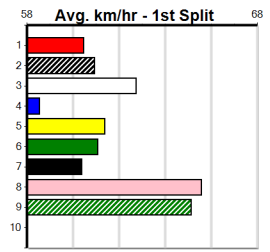

KHANS HOSPITALITY SERVICES

Distance: 460m, Race Type: Tier 3 - Maiden, Total Prizemoney: $1,530
1st: $1,000, 2nd: $320, 3rd: $160, 4th: $50

LUNA MIKADO (3) has been placed in five of seven to date and she can assume control soon after box rise. BIT OF ROMANCE (8) was far from disgraced here last time and he will be much better for the run. MR. ZULU (6) is an improving type

Watchdog Tips: 3 8 6 7 **Bet:** Win 3

1

STALKING DOUGLAS [M] **$14.00**

BK **Bitch** **Apr-22**

Owner(s): C Fulford **Sire: ZACK MONELLI** **Dam: JOSIE'S ENTITY** **Trainer: Cindy Fulford (Maffra)**

Winning Distances: < 300m (0) 300 - 399m (0) 400 - 499m (0) 500 - 599m (0) 600 - 699m (0) > 700m (0)

Winning Weights:

Run	Box	Wgt	Dist	Track	Date	Time	BOB	Margin	1st/2nd (Time)	PIR	Checked	Comment	WR	Split 1	S/P	Grade
5th (1)	25.7	350	TRA	R2	31-May-24	20.96	19.59	12.00	SANDY BALE (20.17)	M/55				7.14	$9.80	M
8th (4)	25.0	435	SLE	R1	26-Jun-24	26.17	24.20	17.00	CHECK IT OUT (25.01)	M/888				5.78	$44.10	M
6th (4)	25.9	400	WGL	R3	01-Aug-24	23.80	22.88	12.00	BALANCED (23.02)	M/76				8.95	$48.50	M
4th (8)	26.8	400	WGL	R9	08-Aug-24	23.76	22.66	8.50L	SECRETS WITHOUT (23.18)	M/54				8.87	$23.00	T3-M

Last 3 wins NOT included above

Box History

Bx	1st	2nd	3rd	4th	5th	6th	7th	8th
1					1			
2								
3								
4						1		1
5								
6								
7								
8			1					

Prize Best $50.00
Starts FSTD
Trk/Dts 4-0-0-0
APM 0-0-0-0
50

2

WATCHING OVER (NSW)[M] **$12.00**

RF **Dog** **May-21**

Owner(s): G Masterson **Sire: KIOWA MON MANNY** **Dam: ZIPPING KENDRA** **Trainer: Grant Masterson (Tyabb)**

Winning Distances: < 300m (0) 300 - 399m (0) 400 - 499m (0) 500 - 599m (0) 600 - 699m (0) > 700m (0)

Winning Weights:

Run	Box	Wgt	Dist	Track	Date	Time	BOB	Margin	1st/2nd (Time)	PIR	Checked	Comment	WR	Split 1	S/P	Grade
ST (-)	30.9	400	WGL		05-Oct-23	23.23		13.00	Trial Cleared	S/44		2of4				ST
5th (7)	30.7	595	SAP	R9	15-Oct-23	35.53	34.30	11.00	NO MORE JOBS (34.76)	M/6755				9.71	$12.90	RW
7th (2)	32.2	395	TRA	R2	01-Apr-24	23.35	22.27	10.00	PRINCESS BARONA (22.67)	M/888				4.09	$7.70	T3-M
7th (4)	31.9	400	WGL	R3	13-Apr-24	23.41	22.82	8.50L	WEARING LEVIS (22.82)	S/77				8.92	$38.60	RW
5th (3)	31.6	515	SAP	R1	21-Apr-24	31.55	29.30	19.00	DAINTREE TIGER (30.28)	M/7777				5.64	$32.10	M
5th (8)	31.3	595	SAP	R4	03-Jun-24	36.02	34.39	12.00	RATTLE AND BANG (35.22)	M/6665				9.85	$14.50	RW
8th (3)	30.5	595	SAP	R3	24-Jun-24	35.81	34.75	16.00	FIRST CRACK (34.75)	S/8888		SW		10.13	$98.20	RW
7th (8)	30.2	595	SAP	R4	22-Jul-24	36.10	34.51	13.00	CHARLI MARLEY (35.25)	S/7777				10.09	$13.00	RW

Last 3 wins NOT included above

Box History

Bx	1st	2nd	3rd	4th	5th	6th	7th	8th
1								
2				1				1
3				1	2			1
4							1	
5							1	
6				1				
7					1			
8						1		1

Prize Best $362.50
Starts FSTD
Trk/Dts 12-0-0-0
APM 0-0-0-0
33