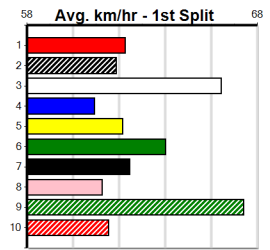

MC GRAFIX & SIGNS

Distance: 400m, Race Type: Tier 3 - Grade 7, Total Prizemoney: $1,530
1st: $1,000, 2nd: $320, 3rd: $160, 4th: $50

IT'S NOT MESSI (7) has been placed in two of his past three and he looks very well graded in this event. GALLOPING JESSIE (6) has been luckless since her maiden win and she can make amends this time around. DISCO GIZMO (3) has claims

Watchdog Tips:	7	6	3	8	Bet:	Win 7

Form Box	Wgt	Dist	Track	Date	Time	BON	Margin	1st/2nd (Time)	PIR	Checked	Comment	WR	Split 1	S/P	Grade
1															
LAKEVIEW KIM [7] Needs to lead, suspect late, place best $4.60															
WBD Bitch Feb-22 Sire: FERNANDO BALE Dam: LAKEVIEW MAISEY Trainer: David Bickerton (Pearcedale)															
Owner(s): D Bickerton															
Winning Distances: < 300m (0) 300 - 399m (0) 400 - 499m (1) 500 - 599m (0) 600 - 699m (0) > 700m (0)															
Winning Weights: 27.6(1)															
5th (6)	27.3	395	TRA	R2	03-Jun-24	23.27	22.68	6.00L DR. LIONEL (22.86)	M/333				3.88	$12.10	7
5th (7)	27.0	435	SLE	R3	09-Jun-24	25.13	24.34	7.50L SECRET WITHIN (24.63)	M/344				5.39	$54.80	7
6th (6)	27.4	395	TRA	R2	12-Jun-24	23.68	22.45	17.00 LEONARDO ZEAL (22.49)	M/787				3.93	$61.50	7
7th (6)	27.6	510	SLE	R5	19-Jun-24	29.86	28.97	11.00 LAKEVIEW DECEAH (29.12)	M/887				9.57	$86.50	X67
7th (4)	27.4	460	WGL	R7	27-Jun-24	26.85	26.09	8.50L MORTLAKE HUSTLER (26.27)	M/127				6.56	$19.40	7
3rd (5)	27.5	435	SLE	R9	17-Jul-24	25.13	24.54	4.00L KENZIE KID (24.85)	M/233				5.29	$13.50	7
6th (2)	27.5	435	SLE	R4	24-Jul-24	25.95	24.44	11.00 ON REPEAT (25.24)	Q/256				5.24	$9.90	7
4th (5)	26.7	460	WGL	R7	08-Aug-24	26.47	26.06	1.75L PACIFIC PRINCESS (26.36)	M/111				6.54	$15.30	T3-RW
Last 3 wins NOT included above															
1st (1)	27.6	435	SLE	R1	04-Feb-24	24.86	24.19	3.25L ARCHER ONE (25.08)	Q/111		SW		5.21	$6.90	M
Prize Best Starts Trk/Dts APM															

2															
BRAEMAR JESSIE [7] Steadily placed two runs back, needs it easier $12.00															
BK Bitch Jun-21 Sire: MY REDEEMER Dam: THURLES PRINCESS Trainer: Yvonne Cassidy (Valencia Creek)															
Owner(s): Y Cassidy															
Winning Distances: < 300m (0) 300 - 399m (1) 400 - 499m (0) 500 - 599m (0) 600 - 699m (0) > 700m (0)															
Winning Weights: 27.2(1)															
5th (2)	27.5	350	TRA	R3	13-May-24	20.76	19.97	10.00 SPEEDY PAM (20.08)	M/85				7.03	$21.90	7
3rd (6)	27.4	395	TRA	R4	20-May-24	22.93	22.21	4.25L INTER ROUGE (22.64)	M/555				3.99	$12.80	T3-7
6th (3)	27.3	435	SLE	R9	27-May-24	25.47	24.27	8.00L BRAEMAR CORA (24.94)	M/765				5.55	$26.70	7
7th (2)	27.1	460	WGL	R9	04-Jun-24	26.95	26.11	6.00L GARY ON STILTS (26.54)	S/888				7.16	$43.10	T3-7
6= (6)	27.9	460	WGL	R5	15-Jun-24	26.77	26.08	6.50L WRONG MISSY (26.32)	M/877				6.94	$115.40	X67
6th (1)	27.1	350	HVL	R5	01-Jul-24	20.02	19.65	5.50L HEYFIELD HONEY (19.65)	M/5				6.73	$58.20	T3-RW
2nd (6)	27.1	350	TRA	R4	10-Jul-24	20.48	19.79	4.75L OUR GLAD (20.15)	M/733				6.99	$17.20	7
6th (3)	27.0	350	HVL	R9	30-Jul-24	20.04	19.56	7.00L MISS MELEE (19.56)	S/6				6.26	$23.20	T3-7
Last 3 wins NOT included above															
1st (5)	27.2	350	TRA	R1	06-May-24	20.53	19.51	0.50L BOY CALLED ZOO (20.56)	M/72				6.94	$4.60	T3-M
Prize Best Starts Trk/Dts APM