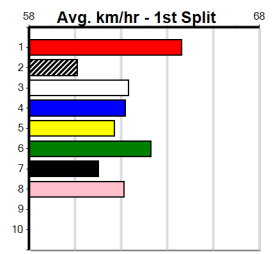

VIATEK (1-2 WINS)

Distance: 460m, Race Type: Tier 3 - Restricted Win, Total Prizemoney: $1,530
1st: $1,000, 2nd: $320, 3rd: $160, 4th: $50

IRINKA ASHLEY (6) was handily placed at Shepparton two runs back and he can go one better today. HAWKEYED KID (5) has been placed in three of four here and he is armed with solid mid race pace. PRIMO TONIC (4) won't be too far away

Watchdog Tips: 6 5 4 7 Bet: Box Quinella 4,5,6,7 ($10 for 166.67%)

FLY HIGH ZEUS [7] Steady maiden winner, this is harder, tested $16.00
Owner(s): M Ebeyer
Sire: ALLEN DEED Dam: HUFFLE PUFFLE
Trainer: David Plumridge (Scoresby)
Winning Distances: < 300m (0) 300 - 399m (0) 400 - 499m (1) 500 - 599m (0) 600 - 699m (0) > 700m (0)
Winning Weights: 30.7(1)
Race history table with columns: Form, Box, Wgt, Dist, Track, Date, Time, BON, Margin, 1st/2nd (Time), PIR, Checked, Comment, W/R, Split 1, S/P, Grade.

GYPSY KING [6] Better than his past few run, place claims $7.50
Owner(s): The Wang wonky rail (SYN), B Clark, L Okeeffe
Sire: FERAL FRANKY Dam: SPEEDY BELLA
Trainer: Bianca Clark (Briagolong)
Winning Distances: < 300m (0) 300 - 399m (0) 400 - 499m (2) 500 - 599m (0) 600 - 699m (0) > 700m (0)
Winning Weights: 33.8(1) 34.2(1)
Race history table with columns: Form, Box, Wgt, Dist, Track, Date, Time, BON, Margin, 1st/2nd (Time), PIR, Checked, Comment, W/R, Split 1, S/P, Grade.

MAYAN CHIEF [7] Biks Down on confidence but has talent, place $9.00
Owner(s): T Cortese
Sire: SENNACHIE Dam: BUSY BELLA
Trainer: Danny Cortese (Devon Meadows)
Winning Distances: < 300m (0) 300 - 399m (0) 400 - 499m (1) 500 - 599m (0) 600 - 699m (0) > 700m (0)
Winning Weights: 31.0(1)
Race history table with columns: Form, Box, Wgt, Dist, Track, Date, Time, BON, Margin, 1st/2nd (Time), PIR, Checked, Comment, W/R, Split 1, S/P, Grade.

PRIMO TONIC [7] Eye catching run two starts back, threat $6.00
Owner(s): Passarelli Anastasio (SYN), N Passarelli, T Anastasio
Sire: MEPUNGA BLAZER Dam: MAHJONG WORLD
Trainer: David Condon (Devon Meadows)
Winning Distances: < 300m (0) 300 - 399m (0) 400 - 499m (1) 500 - 599m (0) 600 - 699m (0) > 700m (0)
Winning Weights: 33.5(1)
Race history table with columns: Form, Box, Wgt, Dist, Track, Date, Time, BON, Margin, 1st/2nd (Time), PIR, Checked, Comment, W/R, Split 1, S/P, Grade.

HAWKEYED KID [7] Placed in three of four here, danger with luck $4.00
Owner(s): S Zahra
Sire: ORSON ALLEN Dam: CHAMPAGNE CHASER
Trainer: Leanne Burke (Alberton West)
Winning Distances: < 300m (0) 300 - 399m (1) 400 - 499m (0) 500 - 599m (0) 600 - 699m (0) > 700m (0)
Winning Weights: 39.8(1)
Race history table with columns: Form, Box, Wgt, Dist, Track, Date, Time, BON, Margin, 1st/2nd (Time), PIR, Checked, Comment, W/R, Split 1, S/P, Grade.