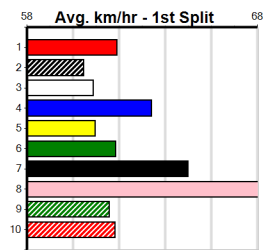

SPORTSBET GREEN TICKS

1

2:24PM

(VIC time)

Distance: 400m, Race Type: Tier 3 - Maiden, Total Prizemoney: $1,530
1st: $1,000, 2nd: $320, 3rd: $160, 4th: $50

ARE YOU OKAY (7) has been placed in all three runs to date and he should be able to burn them off soon after box rise. MINA WINGS (8) has raced well up the straight to date and she will get a nice cart across. SPARTAN MISSILE (1) is an improving type

Watchdog Tips: **7** **8** **1** **4** **Bet:** **Win 7**

Form Box	Wgt	Dist	Track	Date	Time	BON	Margin	1st/2nd (Time)	PIR	Checked	Comment	WR	Split 1	S/P	Grade	
1	SPARTAN MISSILE [M] Improving type, gets the gun run, can threaten $7.50															
	BK Dog		Oct-21		Sire: ASTON DEE BEE		Dam: IT'S A BIRD		Trainer: Susan Richards (Devon Meadows)							
	Owner(s): B Stephens															
	Winning Distances: < 300m (0) 300 - 399m (0) 400 - 499m (0) 500 - 599m (0) 600 - 699m (0) > 700m (0)															
	Winning Weights:															
	5th (6)	35.3	300	HVL	R1	19-Jul-24	17.30	16.74	3.75L FLYING SCOTSMAN (17.04)	M/8				4.17	$24.00	M
	2nd (7)	34.7	400	WGL	R1	06-Aug-24	23.32	22.37	8.00L FILL YOUR BOOTS (22.77)	M/32				8.79	$5.90	M
	Last 3 wins NOT included above															
	Box History															
	Prize Best $520.00 Starts 23.32(7)-6/8/24 Trk/Dts 2-0-1-0 APM 1-0-1-0 520															
2	LET'S MAKE UP [M] Well beaten to date, needs to show more $16.00															
	RF Bitch		Jan-22		Sire: FERNANDO BALE		Dam: SMOKIN' CINDY		Trainer: Tony Tufo (Labetouche)							
	Owner(s): T Tufo															
	Winning Distances: < 300m (0) 300 - 399m (0) 400 - 499m (0) 500 - 599m (0) 600 - 699m (0) > 700m (0)															
	Winning Weights:															
	7th (2)	24.9	400	WGL	R2	11-Jun-24	23.80	22.72	12.00 SAXON KELTON (23.00)	Q/77				8.99	$1.90	M
	6th (6)	24.9	400	WGL	R2	09-Jul-24	23.89	22.52	10.00 DEAL CLOSER (23.22)	S/68		W		8.76	$20.70	M
	5th (7)	24.9	400	WGL	R1	18-Jul-24	23.76	22.88	4.25L COLLINDA POPS (23.48)	Q/65				8.87	$5.00	M
	5th (2)	25.3	460	WGL	R1	01-Aug-24	27.16	26.14	14.00 MINH ALFIE (26.22)	M/887		SW		6.96	$6.80	M
	4th (1)	25.3	300	HVL	R1	09-Aug-24	17.30	16.90	4.00L ROWDY'S BEAST (17.03)	M/5				4.14	$30.10	T3-M
Last 3 wins NOT included above																
Box History																
Prize Best $50.00 Starts 23.76(7)-18/7/24 Trk/Dts 5-0-0-0 APM 3-0-0-0 50																
3	EPISODE FIVE [M] Steadily placed last time, needs it easier $18.00															
	BK Dog		Oct-21		Sire: BLUE MOON RISING		Dam: VALHALLA GIRL		Trainer: Steven Van oirschot (Moe South)							
	Owner(s): S Van oirschot															
	Winning Distances: < 300m (0) 300 - 399m (0) 400 - 499m (0) 500 - 599m (0) 600 - 699m (0) > 700m (0)															
	Winning Weights:															
	7th (8)	27.1	400	WGL	R2	09-Jul-24	23.94	22.52	11.00 DEAL CLOSER (23.22)	S/75				8.83	$38.30	M
	6th (3)	27.2	300	HVL	R2	19-Jul-24	17.44	16.74	7.50L MINA MAX (16.94)	S/7				4.21	$51.70	M
	8th (5)	27.2	425	BEN	R1	24-Jul-24	25.52	24.31	11.00 POPPY ROSE (24.82)	M/488				6.90	$13.10	M
	5th (3)	27.3	400	WGL	R3	01-Aug-24	23.69	22.88	10.00 BALANCED (23.02)	S/54				8.82	$26.50	M
	3rd (3)	27.2	390	SHP	R2	08-Aug-24	23.22	22.32	7.50L BOROUGH BOUND (22.73)	S/55		VO		8.99	$34.30	T3-M
Last 3 wins NOT included above																
Box History																
Prize Best $160.00 Starts 23.69(3)-1/8/24 Trk/Dts 5-0-0-1 APM 2-0-0-0 160																
4	HUNTING GIRL [M] Resuming, has shown some talent, keep safe $6.00															
	BK Bitch		May-21		Sire: PINDARI EXPRESS		Dam: NATIONAL GIRL		Trainer: Nicholas Barnett (Devon Meadow)							
	Owner(s): N Barnett															
	Winning Distances: < 300m (0) 300 - 399m (0) 400 - 499m (0) 500 - 599m (0) 600 - 699m (0) > 700m (0)															
	Winning Weights:															
	7th (2)	30.6	400	WGL	R1	23-Apr-24	23.50	22.71	8.00L BIRMINGHAM (22.97)	M/67				8.73	$39.00	M
	3rd (2)	30.7	400	WGL	R2	30-Apr-24	23.11	22.27	3.25L HOW HIGH CONGA (22.90)	M/33				8.66	$71.10	M
	3rd (8)	30.5	400	WGL	R1	07-May-24	23.47	22.47	11.00 STIFLER (22.71)	S/34				8.74	$4.90	M
	3rd (3)	30.5	400	WGL	R2	14-May-24	23.31	22.61	0.50L PEN TO PAPER (23.28)	M/23				8.50	$16.60	M
	6th (1)	30.6	400	WGL	R2	18-May-24	23.57	22.82	10.00 TOUGH TAZ (22.88)	S/66				8.75	$5.10	M
6th (5)	29.7	400	WGL	R2	20-Jun-24	23.54	22.89	7.50L MARS BALE (23.02)	M/37				8.64	$5.10	T3-M	
Last 3 wins NOT included above