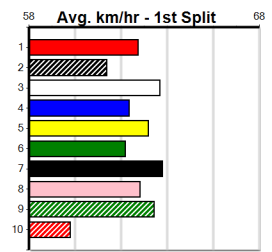

SHIMA SHINE AT STUD

Distance: 460m, Race Type: Grade 5 T3, Total Prizemoney: $1,530
1st: $1,000, 2nd: $320, 3rd: $160, 4th: $50

WHATEVER HE SAID (3) will find this easier than his most recent racing and he has the pace to cross and lead throughout. BUSTER'S DREAM (1) owns a slick 25.93 PB here and he just needs to step on terms. QUEEN KATHLEEN (8) has solid claims

Watchdog Tips: 3 1 8 4 Bet: Win 3

Race 1: BUSTER'S DREAM [5] Smart PB here, gets the gun run, main danger $4.20. Includes owner, sire, dam, winning distances, and box history table.

Race 2: FREEMAN BALE (NSW)[5] Down on confidence, struggles here, tested $21.00. Includes owner, sire, dam, winning distances, and box history table.

Race 3: WHATEVER HE SAID [5] Drops in class, can pounce on the arm, yes $3.60. Includes owner, sire, dam, winning distances, and box history table.

Race 4: BOOT A DREAM [5] Far better than his form indicates, keep safe $9.00. Includes owner, sire, dam, winning distances, and box history table.

Race 5: JOY RIDE [5] Good record here, draw is a worry, place claims $7.50. Includes owner, sire, dam, winning distances, and box history table.