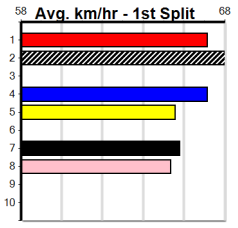

HARD STYLE RICO AT STUD

Distance: 515m, Race Type: Mixed 3/4, Total Prizemoney: \$9,055
1st: \$6,100, 2nd: \$1,870, 3rd: \$935, 4th: \$150

7

8:19PM

(VIC time)

EXPLICIT (2) is one of the best in the business and he will be carving out ridiculous sectionals on the arm. ETHANOL VOLUME (7) has a good record here and he will be charging at the business end. MEPUNGA SHINE (4) is all class and is in great form.