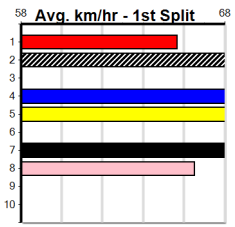

9 * NO RESERVE *****

Trainer:
Owner(s):

10 * NO RESERVE *****

Trainer:
Owner(s):

TOONGABBIE LODGE

Distance: 715m, Race Type: Mixed 4/5, Total Prizemoney: \$10,375
1st: \$7,000, 2nd: \$2,150, 3rd: \$1,075, 4th: \$150