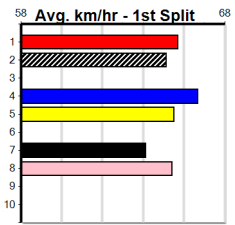

HAPPY BIRTHDAY JOSIE NUNN

Distance: 515m, Race Type: Grade 5, Total Prizemoney: $8,785
1st: $5,900, 2nd: $1,820, 3rd: $915, 4th: $150

3

6:48PM

(VIC time)

MOTION SENSOR (1) went to another level at Warragul last time and he is drawn to lead throughout. FERNANDO GOMEZ (2) has a great record here and he can follow the red through early on. ZIPPING MOFFAT (4) has claims

Watchdog Tips: **1** **2** **4** **8** **Bet:** **Trifecta 1/2,4/2,4,8 ($10 - 250%)**

Form	Box	Weight	Dist	Track	Date	Time	BON	Margin	1st/2nd (Time)	PIR	Checked	Comment	W/R	Split 1	S/P	Grade	Winning Boxes														
1 MOTION SENSOR [5]																	<i>Brilliant last time, drawn to lead, yes</i>														
BK	D	Mar-22 BERNARDO															NO TALKING														
Trainer: Debbie Selleck (Tooradin)																	BEST BET $1.80														
7th	(4)	31.6	515	SAN	R7	18-Jul-24	30.52	29.29	13.00	LASSARD (29.62)	M/6788	.	.	.	5.27	$15.40	X45	1	2	3	4	5	6	7	8	1	1	1	2	1	1
2nd	(4)	31.9	460	WGL	R10	23-Jul-24	25.72	25.66	1.00	LORLI BALE (25.66)	M/111	.	SW	.	6.44	$8.80	X34	Prize $33,315.00													
8th	(2)	31.6	515	SAN	R6	01-Aug-24	29.84	29.23	8.00	VINCENT BALE (29.30)	M/5377	.	.	.	5.10	$30.10	SH	Best 29.74													
1st	(6)	31.4	460	WGL	R7	09-Aug-24	25.58	25.58	1.75	NAVARINO (25.69)	Q/111	.	.	.	6.46	$3.40	X34	Starts 27-7-3-5													
Owner(s): OUR FAMILY (SYN), B Selleck, D Selleck, J Selleck, H Selleck, J Lindsay, B Lindsay																	Trk/Dst 9-2-1-1														
																	APM $18543														

2 FERNANDO GOMEZ [5]																	<i>Great record here, strong late, main danger</i>												
BEBD	D	Feb-21 FERNANDO BALE															NAUGHTY CAZZA												
Trainer: Brett Hunter (Cranbourne)																	$4.80												
4th	(4)	31.3	525	MEA	R1	13-Jul-24	30.83	29.89	13.00	FUNNY OLD FELLOW (29.95)	M/7544	.	.	.	5.29	$17.30	5F	1	2	3	4	5	6	7	8	1	1	1	2
1st	(8)	31.1	595	SAP	R8	22-Jul-24	34.51	34.51	2.00	FLED THE SCENE (34.64)	M/1111	.	.	.	9.29	$6.60	X45	Prize $55,630.00											
1st	(2)	31.0	595	SAP	R12	29-Jul-24	34.38	34.38	3.5	STOMPING (34.61)	M/1111	.	.	.	9.16	$4.60	X45	Best 29.46											
7th	(7)	31.0	595	SAN	R5	08-Aug-24	34.82	34.24	8.50	ZIPPING HOPKINS (34.24)	M/4556	.	SW	.	9.29	$9.30	X45	Starts 36-10-5-3											
Owner(s): HUNTER RACING (SYN), A Hunter, B Hunter, C Hunter																	Trk/Dst 17-5-2-2												
																	APM $17677												

3 *** VACANT BOX ***																	Winning Boxes							
Trainer:																								
Owner(s):																								

4 ZIPPING MOFFAT (NSW)[5]																	<i>Tough draw but the small field helps, threat</i>												
BK	D	Apr-22 ZACK MONELLI															ZIPPING SAMARA												
Trainer: Thomas Dailly (Anakie)																	$6.00												
7th	(6)	35.9	525	MEA	R7	20-Jul-24	30.91	29.73	11.00	LIN THE HUB (30.18)	M/5477	.	.	.	5.14	$25.50	FFA	1	2	3	4	5	6	7	8	1	1	1	2
3rd	(8)	35.6	425	BEN	R10	26-Jul-24	23.93	23.79	1.75	MATT LOCH (23.81)	M/333	.	.	.	6.61	$12.10	X45	Prize $35,850.00											
2nd	(3)	36.2	515	SAN	R11	01-Aug-24	29.77	29.23	4.00	SHIMA STEEL (29.50)	M/4222	.	.	.	5.10	$10.80	X45	Best 29.60											
8th	(4)	36.8	515	SAN	R7	08-Aug-24	30.36	29.36	14.00	HECTOR FAWLEY (29.39)	M/5888	.	.	.	5.14	$24.90	5	Starts 21-8-1-3											
Owner(s): Hallinan Hallinan (SYN), M Hallinan, F Hallinan																	Trk/Dst 7-1-1-0												
																	APM $20608