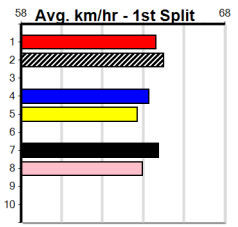

HOME OF THE SPORTSBET MELB. CUP

Distance: 515m, Race Type: Grade 5, Total Prizemoney: $8,785
1st: $5,900, 2nd: $1,820, 3rd: $915, 4th: $150

11

9:50PM

(VIC time)

DENISON FRISBY (8) has a good record here and he will find this event a lot easier than his most recent racing. RIXI BALE (4) is another who goes well here and she can settle near the speed. ZIPPING CRUSADER (5) can run a cheeky race

Watchdog Tips:

8

4

5

2

Bet:

Win 8

Form	Box	Weight	Dist	Track	Date	Time	BON	Margin	1st/2nd (Time)	PIR	Checked	Comment	W/R	Split 1	S/P	Grade

1 YOU YANG YAALA [5] *Solid record here but this is harder, tested*
BK B Oct-20 **SULZANTI** **PANDORA'S PROOF** **$10.00**

Trainer: Jason Wickham (Lara)
7th (7) 27.6 460 GEL R7 19-Jul-24 26.68 25.17 15.00BLACK DREAM (25.65) M/566 . . . 6.78 $76.50 5
1st (7) 27.6 450 SHP R8 25-Jul-24 25.59 25.59 1.00LTUDOR PEAK (25.66) Q/111 . . . 6.65 $6.70 T3-5
4th (1) 27.5 520 GEL R5 02-Aug-24 30.51 29.95 8.00LASTON LORD (29.95) Q/3222 . . . 5.46 $21.40 5H
3rd (5) 27.2 515 SAN R3 08-Aug-24 29.95 29.36 5.50LTOKYO HEIST (29.59) M/5333 . . . 5.17 $48.50 5F

Owner(s): A Welsh

Winning Boxes

1	2	3	4	5	6	7	8
2	3						
Prize	$30,354.38						
Best	29.89						
Starts	80-11-11-18						
Trk/Dst	9-1-1-4						
APM	$7179						

2 ACID TEST [5] *Placed in four of seven here, must keep safe*
BK D Sep-21 **ASTON KIMETTO** **SHANAKEE** **$6.00**

Trainer: Brett Mackie (Tooradin)
6th (5) 32.4 485 HOR R6 21-Jul-24 28.09 27.39 2.25LLALA RAPID (27.95) M/222 . . . 6.65 $3.00 5
1st (7) 32.7 525 MEA R11 27-Jul-24 30.71 30.09 1.25LASTON ARETHA (30.79) M/7754 . . . 5.34 $13.20 5
6th (2) 33.0 515 SAN R12 01-Aug-24 30.01 29.23 4.75LROYAL GYPSY (29.68) M/6666 . . . 5.29 $12.90 5
6th (3) 32.6 515 SAN R11 08-Aug-24 30.12 29.36 4.00LLOVELY LAINEY (29.85) S/6555 . . . 5.24 $10.20 5

Owner(s): RARE DIAMONDS (SYN), S Baertschiger, R Richards, M Hastings

Winning Boxes

1	2	3	4	5	6	7	8
1			1	1	2	1	
Prize	$24,207.50						
Best	29.89						
Starts	28-6-6-5						
Trk/Dst	7-0-2-2						
APM	$9813						

3 *** VACANT BOX ***

Trainer:
Owner(s):

4 RIXI BALE (NSW)[5] *Goes well here, has early speed, main danger*
BK B Dec-20 **ORSON ALLEN** **DYNA ADRIA** **$4.00**

Trainer: Correy Grenfell (Anakie)
3rd (8) 28.4 515 SAP R7 22-Jul-24 30.60 29.48 5.50LZALI KEEPING (30.21) M/3333 . . . 5.17 $20.30 X45
5th (6) 28.2 460 GEL R8 27-Jul-24 26.46 25.68 12.00LMACKINAW PEACH (25.68) M/334 . . . 6.77 $46.90 X45
F (4) 28.3 545 BAL R8 31-Jul-24 0.00 30.95 .BOROUGH BANKER (31.28) M/8888 . . . V10 . . . 8.55 $11.00 S
6th (6) 28.7 525 MEA R5 10-Aug-24 30.67 29.91 6.50LROYAL GYPSY (30.22) M/6656 . . . 5.24 $27.00 4

Owner(s): B Wheeler

Winning Boxes

1	2	3	4	5	6	7	8
3	2		2	2	1		1
Prize	$61,790.00						
Best	29.58						
Starts	74-11-13-10						
Trk/Dst	23-3-7-4						
APM	$10963