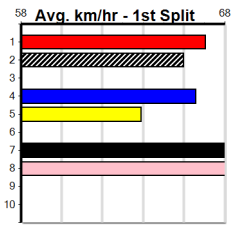

PUTT FOR $$$ TONIGHT AT SANDOWN

2

6:31PM

(VIC time)

Distance: 515m, Race Type: Grade 5, Total Prizemoney: $8,785
1st: $5,900, 2nd: $1,820, 3rd: $915, 4th: $150

FUNNY OLD FELLOW (4) has a good record here and he should be able to run over the top late. FRED ROSE (5) is as consistent as they come and he will appreciate the smaller line-up. HOUSE OF TURBO (8) can cross and lead for a long way.

Watchdog Tips:

4 **5** **8** **1** **Bet:**

Win 4

Form	Box	Weight	Dist	Track	Date	Time	BON	Margin	1st/2nd (Time)	PIR	Checked	Comment	W/R	Split 1	S/P	Grade

1 SHREWD STICKER (NSW)[5] *Better than his past few runs, must respect* **$4.60**

FBD D Mar-22 MEPUNGA CRUZER KISSING CARTER

Trainer: Brendan Pursell (Lara)

F (2)	30.2	525	MEA	R8	08-Jun-24	0.00	29.80		.MEPUNGA LUNA (30.24)	Q/22	.	SW	.	5.11	$3.70	FFA
7th (4)	30.3	525	MEA	R9	13-Jul-24	31.00	29.89		7.00LTULLY LUNA (30.52)	M/5577	.	.	.	5.28	$6.60	SH
ST (-)	30.4	515	SAP		22-Jul-24		29.57		3.5LTrial Cleared	M/22	.	2of4	.	.	$.	ST
7th (6)	30.3	515	SAN	R10	01-Aug-24	30.17	29.23		14.00FLYING ZULU (29.23)	M/3577	.	.	.	5.10	$16.00	SH

Owner(s): A Mcvicker

Winning Boxes							
1	2	3	4	5	6	7	8
1	1	1	2	1			
Prize Best				$25,895.00			
Starts				12-6-0-1			
Trk/Dst				6-2-0-1			
APM				$11018			

2 YOGEN BALE (NSW)[5] *Talented but may get buried back early, risky* **$12.00**

BK D Oct-21 FERAL FRANKY FANTA BALE

Trainer: Mark Delbridge (Balliang)

5th (6)	36.1	515	SAN	R6	18-Jul-24	29.84	29.29		8.00LBUDDY MONELLI (29.29)	M/7556	.	.	.	5.10	$15.10	FFA
2nd (2)	36.1	515	SAN	R5	25-Jul-24	29.44	29.23		0.05LAKINA JACK (29.44)	M/2311	.	.	.	5.11	$3.60	4
5th (4)	36.1	515	SAN	R7	01-Aug-24	29.95	29.23		6.00LCRACKERJACK BULL (29.55)	M/6555	.	.	.	5.17	$12.10	SH
4th (1)	36.1	515	SAN	R8	08-Aug-24	30.22	29.36		8.00LMEPUNGA SHINE (29.67)	Q/3554	.	.	.	5.13	$5.00	FFA

Owner(s): B Wheeler

Winning Boxes							
1	2	3	4	5	6	7	8
1	2	1		2	3		2
Prize Best				$52,190.00			
Starts				36-11-5-2			
Trk/Dst				9-3-1-0			
APM				$25294			

3 *** VACANT BOX ***

Trainer:
Owner(s):

4 FUNNY OLD FELLOW [5] *Goes well here, strong in the run home, go close* **$6.00**

BD D Apr-21 ASTON KIMETTO POPOWSKI

Trainer: Peter Craig (Langwarrin)

1st (8)	35.3	525	MEA	R1	13-Jul-24	29.95	29.89		11.00LMOTION SENSOR (30.72)	M/1111	.	SW	.	5.10	$4.20	5F
5th (8)	35.4	525	MEA	R9	27-Jul-24	30.88	30.09		6.50LZIPPING MINAJ (30.45)	S/5455	.	.	.	5.19	$4.40	FFA
2nd (5)	35.6	515	SAN	R8	01-Aug-24	29.47	29.23		2.00LMEPUNGA TULLY (29.34)	M/3333	.	.	.	5.11	$15.30	SH
5th (6)	35.9	515	SAN	R10	08-Aug-24	29.74	29.36		5.50LSMOOTH PLANE (29.36)	Q/2555	.	.	.	5.08	$21.30	SF

Owner(s): AMSTEL (SYN), P Craig, L Jennings, N Tracy

Winning Boxes							
1	2	3	4	5	6	7	8
4	5	3	1	1	1	1	6
Prize Best				$122,636.88			
Starts				61-21-10-6			
Trk/Dst				15-4-4-1			
APM				$44422