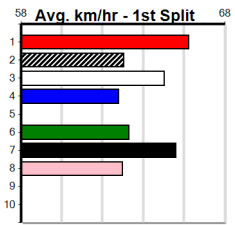

SANDOWN GREYHOUNDS FACEBOOK

6

7:55PM

(VIC time)

Distance: 515m, Race Type: Grade 5, Total Prizemoney: $8,785
1st: $5,900, 2nd: $1,820, 3rd: $915, 4th: $150

NASHVILLE BALE (1) will find this easier than his most recent racing and he is drawn to lead throughout. WHITE OWL (4) is better than his past two runs and he will dial up the pressure mid race. PAW WHISTLER (6) is a more than capable type.

Watchdog Tips:

1

4

6

8

Bet:

Win 1