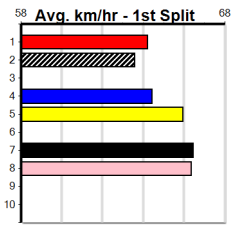

10

9:25PM

(VIC time)

URIEL BALE (4) returned to his brilliant best at Sale last time and he will be carving out time in front.
MY BONNEVILLE (1) is a powerful type and he will appreciate the smaller line-up. AKINA
CRUSADER (2) may be the value runner

Watchdog Tips:

4

1

2

5

Bet:

Win 4

Form Box Weight Dist Track Date Time BON Margin 1st/2nd (Time) PIR Checked Comment W/R Split 1 S/P Grade

1 MY BONNEVILLE [5] *Powerful type, has the good draw, danger*
RBD D Sep-20 MY REDEEMER BLACK PONTIAC $4.00

3rd (4)	30.4	525	MEA	R12	22-Jun-24	30.41	29.65	3.00	PICCOLO BALE (30.20)	M/6554	.	.	.	5.24	$10.00	5
8th (1)	30.8	515	SAN	R11	27-Jun-24	30.28	29.21	16.00	DIVINE NATURE (29.21)	S/8888	.	.	.	5.54	$3.00	5
3rd (1)	31.0	400	WGL	R3	06-Aug-24	22.84	22.37	1.25	L GALLOPING JIMMY (22.76)	M/43	.	.	.	8.43	$15.50	X45
4th (8)	31.1	460	WGL	R7	09-Aug-24	26.00	25.58	6.00	L MOTION SENSOR (25.58)	M/433	.	.	.	6.61	$33.70	X34

Owner(s): S Crawford

Winning Boxes

1	2	3	4	5	6	7	8
1	3		4	1	2		2
Prize	$100,595.00						
Best	29.48						
Starts	76-13-9-16						
Trk/Dst	22-3-1-3						
APM	$12005						

2 AKINA CRUSADER [5] *Racing well, has early speed, threat*
BK D Jan-21 BERNARDO AKINA MOSS $7.50

8th (4)	35.0	460	WGL	R7	09-Jul-24	26.88	25.98	7.50	L AFTER THE SIREN (26.36)	M/788	.	.	.	6.81	$74.10	5
6th (8)	35.2	515	SAN	R7	18-Jul-24	30.34	29.29	11.00	L LASSARD (29.62)	Q/1234	.	.	.	5.16	$98.50	X45
1st (2)	35.6	460	WGL	R6	02-Aug-24	26.13	25.82	2.25	L COLLINDA AIR (26.28)	M/111	.	.	.	6.56	$7.40	5
2nd (8)	35.7	510	SLE	R7	07-Aug-24	29.09	28.75	2.50	L MYSTERY BROKER (28.93)	M/222	.	.	.	9.24	$3.80	5

Owner(s): TAMBO (SYN), S McKay, J Rowley, D McKay

Winning Boxes

1	2	3	4	5	6	7	8
2	1		1			2	
Prize	$37,156.25						
Best	29.79						
Starts	57-6-16-10						
Trk/Dst	3-1-0-0						
APM	$6482						

3 *** VACANT BOX ***
Trainer:
Owner(s):

4 URIEL BALE (NSW)[5] *Back to his best, gifted chaser, go close*
BK D Jan-22 BARCIA BALE WELSLY BALE $1.90

6th (4)	33.5	435	SLE	R4	26-Jun-24	25.07	24.20	9.00	L ERUDITE BALE (24.46)	M/886	.	.	.	5.36	$3.60	5
2nd (8)	33.1	460	GEL	R7	27-Jul-24	25.98	25.68	2.00	L KNOCKOUT NORM (25.86)	M/311	.	.	.	6.67	$2.20	5
5th (6)	33.1	435	SLE	R7	04-Aug-24	24.84	24.36	6.00	L FIGHT THE FIGHT (24.43)	S/766	.	.	.	5.53	$1.40	5
1st (7)	33.3	435	SLE	R7	11-Aug-24	24.42	24.42	2.75	L BLAZING DINO (24.61)	M/421	.	SW	.	5.28	$4.00	5

Owner(s): B Wheeler

Winning Boxes

1	2	3	4	5	6	7	8
4	1			1	3	3	
Prize	$31,830.00						
Best	30.36						
Starts	23-12-1-1						
Trk/Dst	1-0-0-0						
APM	$10371						

5 RIVIERA BALE (NSW)[5] *Placed in five of his past eight, keep safe*
BK D Aug-21 ORSON ALLEN HAE ALLEN $6.00

2nd (2)	34.6	515	SAN	R3	25-Jul-24	29.97	29.23	3.00	L WHERE IT BEGAN (29.76)	Q/1322	.	.	.	5.12	$4.10	5
5th (8)	34.5	460	WGL	R8	30-Jul-24	26.28	25.99	4.25	L AFTER THE SIREN (25.99)	M/344	.	.	.	6.63	$13.10	X45
2nd (7)	34.7	400	GEL	R11	02-Aug-24	22.76	22.54	0.50	L LET'S WIN OLLIE (22.73)	M/21	.	.	.	8.43	$8.20	X45
3rd (3)	34.5	515	SAN	R12	08-Aug-24	30.11	29.36	6.00	L BAKIS BALE (29.70)	M/5322	.	.	.	5.25	$3.40	5

Owner(s): B Wheeler

Winning Boxes

1	2	3	4	5	6	7	8
1			1			3	1
Prize	$37,375.00						
Best	29.72						
Starts	55-6-16-11						
Trk/Dst	14-0-4-4						
APM	$13749						

6 *** VACANT BOX ***
Trainer:
Owner(s):