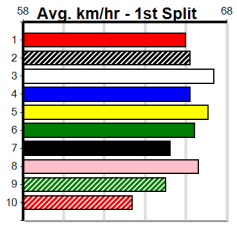

SANDOWN GREYS EVERY MONDAY NIGH

8

8:40PM

(VIC time)

Distance: 595m, Race Type: Mixed 4/5, Total Prizemoney: \$10,375
1st: \$7,000, 2nd: \$2,150, 3rd: \$1,075, 4th: \$150

VINCENT BALE (4) is already G1 placed and he has been looking for this distance range. DEDALUS DIGGLE (5) has a solid record here and he will be on the pace from the outset. IRON ATLAS (6) just needs luck early on.