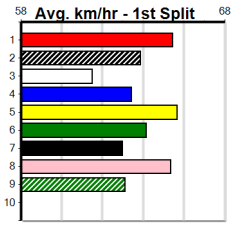

SPORTSBET MAKE IT A MULTI

Distance: 515m, Race Type: Mixed 6/7, Total Prizemoney: $8,785
1st: $5,900, 2nd: $1,820, 3rd: $915, 4th: $150

1

6:12PM

(VIC time)

MEPUNGA ROCKY (5) has gone to another level in his past two and he should have enough pace to cross in the early stages. MILL ALI (2) is a powerful type and she should follow the red through early on. PAW FREDRICK (8) has been brilliant to date

Watchdog Tips:

5

2

8

1

Bet:

Win 5

Form	Box	Weight	Dist	Track	Date	Time	BON	Margin	1st/2nd (Time)	PIR	Checked	Comment	W/R	Split 1	S/P	Grade

1 COME TO PARTY [7] *Showing promise, settles on the speed, respect* **$8.00**

BK D Jan-23 FERNANDO BALE IT'S MY PARTY

Trainer: Angela Langton (Anakie)

1st (4)	30.7	525	MEP	R1	17-Jul-24	30.52	29.78	2.75	LROMANI (30.70)	Q/1111	.	SW	.	5.17	$5.60	MH
3rd (1)	30.9	525	MEA	R1	27-Jul-24	31.14	30.09	2.00	LROMANI (31.01)	Q/1333	.	.	.	5.22	$2.30	MF

Owner(s): CHAMPAGNE PTN (SYN), S Smith, A Langton

Winning Boxes							
1	2	3	4	5	6	7	8
				1			
Prize	$3,065.00						
Best	FSH						
Starts	2-1-0-1						
Trk/Dst	0-0-0-0						
APM	$2815						

2 MILL ALI [6] *Powerful type, gets the gun run, main danger* **$9.00**

F B Dec-21 SUPERIOR PANAMA JANALI

Trainer: Brendan Pursell (Lara)

5th (5)	29.8	525	MEA	R2	20-Jul-24	30.44	29.73	3.5	LRAVEN PETER (30.21)	S/4555	.	.	.	5.15	$12.10	X67F
2nd (5)	29.5	525	MEA	R4	27-Jul-24	30.35	30.09	3.25	LVITAL STEP (30.13)	M/5322	.	.	.	5.20	$12.80	6G
4th (7)	29.6	525	MEA	R2	03-Aug-24	30.32	29.82	2.75	LCOLAC KID (30.15)	S/5544	.	.	.	5.19	$9.10	6G
3rd (1)	29.7	525	MEA	R2	10-Aug-24	30.68	29.91	2.75	LTHEEGALA (30.49)	M/5243	.	.	.	5.17	$1.60	6G

Owner(s): N Mugavin

Winning Boxes							
1	2	3	4	5	6	7	8
	2						
Prize	$7,725.00						
Best	FSH						
Starts	18-2-3-4						
Trk/Dst	0-0-0-0						
APM	$5697						

3 THESTRAL [7] *Better suited to the provincial circuit, next time* **$16.00**

BK D Apr-22 BEAST UNLEASHED ARABELLA FIGG

Trainer: Lisa Cockerell (Buckley)

3rd (3)	39.8	515	SAN	R2	13-Jun-24	29.91	29.38	1.75	LPAW YASMIN (29.80)	M/3333	.	.	.	5.25	$13.50	X67
F (1)	39.1	515	SAN	R1	20-Jun-24	0.00	29.15	.	LPAW TIKA (29.67)	S/8	.	V7	.	5.35	$6.70	X67
8th (8)	38.9	515	SAN	R1	18-Jul-24	30.52	29.29	10.00	LCOLAC KID (29.82)	M/6788	.	.	.	5.28	$31.50	X67
3rd (4)	39.9	460	GEL	R7	09-Aug-24	26.12	25.81	2.25	LMERL'S LAD (25.97)	M/655	.	SW	.	6.90	$9.80	RW

Owner(s): BAG OF LOLLYS (SYN), L Cockerell, I Cockerell, M Dopper

Winning Boxes							
1	2	3	4	5	6	7	8
						1	
Prize	$4,755.00						
Best	29.91						
Starts	19-1-3-3						
Trk/Dst	3-0-1-1						
APM	$1838						

4 MONEY PALACE [7] *Racing well but this is harder, prefer to watch* **$10.00**

BK D Jun-22 FERNANDO BALE PALACE LADY

Trainer: Julian Gauci (South Morang)

2nd (5)	30.6	390	SHP	R2	04-Jul-24	22.53	22.18	0.25	LSELECT MILLS (22.52)	M/32	.	.	.	8.72	$3.60	T3-M
3rd (1)	30.3	400	WGL	R2	09-Jul-24	23.32	22.52	1.5	LDEAL CLOSER (23.22)	Q/43	.	.	.	8.70	$2.50	M
1st (2)	30.6	450	SHP	R2	19-Jul-24	25.76	25.70	5.50	LVAN KINDER (26.12)	M/111	.	SW	.	6.80	$1.40	M
2nd (2)	30.1	515	SAN	R2	08-Aug-24	29.76	29.36	3.75	LMEPUNGA ROCKY (29.50)	Q/7222	.	.	.	5.28	$10.80	RW

Owner(s): Cash Is King (SYN), J Gauci, S Pratt, B Ryan, D Rawald, C Vassiliadis, N Acevski

Winning Boxes							
1	2	3	4	5	6	7	8
	1						
Prize	$5,102.50						
Best	29.76						
Starts	10-1-3-3						
Trk/Dst	3-0-2-0						
APM	$4427