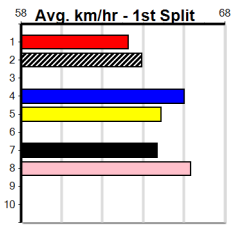

9

9:04PM

(VIC time)

MASTER PABLO (5) was a dominant 30.12 Meadows winner recently and he can atone for his luckless run here last week. GRANNY ROSES (2) is G1 placed and she will appreciate the smaller line-up. VARSITY BALE (1) is more than capable.

Watchdog Tips: **5** **2** **1** **8** Bet: **Box Quinella 1,2,5 ($10 for 333.33%)**