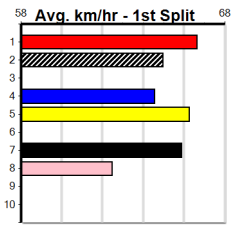

SPORTSBET GO THE BLUE DOG

12
10:15PM
(VIC time)

Distance: 515m, Race Type: Grade 5, Total Prizemoney: $8,785
1st: $5,900, 2nd: $1,820, 3rd: $915, 4th: $150

VITAL STEP (1) was a dominant 30.13 Meadows winner recently and he is drawn to make every post a winner. DARNUM DESIRE (5) is racing with confidence and she can work into the mix mid race. PAW ZELINI (4) is more than capable.

Watchdog Tips: **1** **5** **4** **8** **Bet:** **Win 1**

Form	Box	Weight	Dist	Track	Date	Time	BON	Margin	1st/2nd (Time)	PIR	Checked	Comment	W/R	Split 1	S/P	Grade				
1	VITAL STEP [5]	<i>Cracking 30.13 Meadows winner, take catching</i>																		
BK	D	Oct-22	FERNANDO BALE														SUB ROSA			
Trainer: Jeffrey Britton (Anakie) $2.40																				
4th	(3)	32.5	450	WBL	R3	11-Jul-24	25.65	25.45	2.75LSUDOKU CARMELLO (25.46)	Q/344	.	.	.	6.74	$8.20	RWH				
1st	(3)	32.7	450	WBL	R4	18-Jul-24	25.28	25.28	5.50LHOME TOWN (25.64)	Q/111	.	.	.	6.69	$2.00	X67				
1st	(1)	32.8	525	MEA	R4	27-Jul-24	30.13	30.09	3.25LMILL ALI (30.35)	Q/3111	.	.	.	5.16	$1.80	6G				
T	(3)	33.2	525	MEA	R9	03-Aug-24	0.00	29.82	.DEADLY AVENGER (30.08)	M/3288	.	V0	.	5.14	$3.10	RW				
Owner(s): KRAMERICA (SYN), G Farrugia, W Gallagher																				

Winning Boxes							
1	2	3	4	5	6	7	8
1	1					1	
Prize Best				$12,495.00			
Starts				10-3-1-1			
Trk/Dst				0-0-0-0			
APM				$11166			

Form	Box	Weight	Dist	Track	Date	Time	BON	Margin	1st/2nd (Time)	PIR	Checked	Comment	W/R	Split 1	S/P	Grade				
2	SHIV ROY [5]	<i>Find this harder than her recent racing, tested</i>																		
RF	B	Feb-22	ZAMBORA BROCKIE														BELT UP TUBSY			
Trainer: David Bourke (The Basin) $16.00																				
1st	(2)	29.6	515	SAP	R4	15-Jul-24	30.05	29.45	3.00LXISAN BALE (30.25)	Q/1111	.	.	.	5.14	$7.10	RW				
2nd	(8)	29.9	525	MEP	R3	24-Jul-24	30.91	30.11	1.00LASTON MICHIGAN (30.86)	M/3222	.	.	.	5.24	$5.90	T3-5				
4th	(5)	29.9	525	MEP	R9	31-Jul-24	30.62	29.92	9.00LBUN STORM (30.00)	M/4454	.	.	.	5.16	$28.40	5H				
7th	(2)	29.7	515	SAN	R12	08-Aug-24	30.87	29.36	17.00LBAKIS BALE (29.70)	Q/2777	.	.	.	5.17	$8.30	5				
Owner(s): C Flynn																				

Winning Boxes							
1	2	3	4	5	6	7	8
2		1					1
Prize Best				$6,145.00			
Starts				16-4-1-0			
Trk/Dst				4-1-0-0			
APM				$5085			

Form	Box	Weight	Dist	Track	Date	Time	BON	Margin	1st/2nd (Time)	PIR	Checked	Comment	W/R	Split 1	S/P	Grade	
3	*** VACANT BOX ***																
Trainer: Owner(s):																	

Winning Boxes							
1	2	3	4	5	6	7	8
1	2						
Prize Best				$13,035.00			
Starts				16-6-1-0			
Trk/Dst				1-0-0-0			
APM				$9921			

Form	Box	Weight	Dist	Track	Date	Time	BON	Margin	1st/2nd (Time)	PIR	Checked	Comment	W/R	Split 1	S/P	Grade				
4	PAW ZELINI (NSW)[5]	<i>Empty draw helps, racing with confidence, threat</i>																		
BD	B	Jul-22	AUSSIE INFRARED														DYNA PATTY			
Trainer: Mark Delbridge (Balliang) $4.00																				
5th	(2)	27.5	460	WGL	R3	23-Jul-24	26.57	25.66	6.00LREAD THE ROOM (26.17)	M/333	.	.	.	6.71	$3.00	RW				
1st	(7)	27.5	390	BAL	R12	31-Jul-24	22.17	22.17	4.00LMORAINÉ CHLOE (22.43)	M/11	.	.	.	8.41	$3.00	5				
4th	(5)	28.0	410	HOR	R10	06-Aug-24	23.68	23.13	6.00LSEPHORA BALE (23.28)	M/14	.	.	.	10.46	$2.30	5				
1st	(1)	28.1	425	BEN	R11	09-Aug-24	23.95	23.88	5.50LSUGAR BOWL ROSE (24.32)	M/111	.	.	.	6.55	$1.60	5				
Owner(s): B Wheeler																				

Winning Boxes							
1	2	3	4	5	6	7	8
1	2						
Prize Best				$13,035.00			
Starts				16-6-1-0			
Trk/Dst				1-0-0-0			
APM				$9921