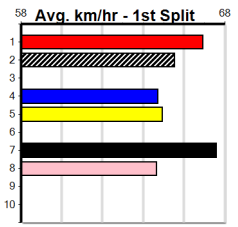

GREYHOUNDS ENTERTAINMENT

Distance: 515m, Race Type: Grade 4, Total Prizemoney: $9,055
1st: $6,100, 2nd: $1,870, 3rd: $935, 4th: $150

4

7:10PM

(VIC time)

CANYA ALL CLASS (4) is one of the most gifted chasers when in work and he was brilliant when resuming from a spell. SHAYNA BALE (2) is never far away here and she will be in the firing line throughout. SHIMA STEEL (7) has a top record here.

Watchdog Tips:

4 **2** **7** **5**

Bet:

Win 4

Form Box Weight Dist Track Date Time BON Margin 1st/2nd (Time) PIR Checked Comment W/R Split 1 S/P Grade

1 LOVELY LAINEY [4] *Gutsy win last time but this is harder. Tested* **$21.00**

BK B Jun-22 ASTON DEE BEE MIA'S HAND

Trainer: Donna Dean (Nyora)

4th (6)	28.2	515	SAN	R12	11-Jul-24	30.26	29.54	6.00	PAW XANDER (29.86)	Q/2334	.	.	.	5.11	$21.90	5
6th (7)	28.4	515	SAN	R11	18-Jul-24	30.38	29.29	9.00	LECO BALE (29.75)	M/2566	.	SW	.	5.09	$18.50	5
6th (6)	28.4	515	SAN	R3	25-Jul-24	30.75	29.23	15.00	WHERE IT BEGAN (29.76)	Q/8876	.	.	.	5.25	$22.90	5
1st (7)	28.2	515	SAN	R11	08-Aug-24	29.85	29.36	0.25	LIM HONEY (29.86)	Q/1111	.	.	.	4.99	$41.90	5

Owner(s): R Haines

Winning Boxes

1	2	3	4	5	6	7	8		
1	2	3	4	5	6	7	8		
						1	1	2	
Prize								$19,350.00	
Best								29.85	
Starts								20-4-3-3	
Trk/Dst								14-2-1-2	
APM								$12718	

2 SHAYNA BALE (NSW)[4] *Rarely runs a bad race here, main danger* **$8.00**

WBE B Feb-22 DROOPYS SYDNEY WINNIE ALLEN

Trainer: Thomas Dailly (Anakie)

2nd (3)	28.6	525	MEA	R8	27-Jul-24	30.31	30.09	3.25	GOLD SCOTCH (30.09)	M/2222	.	SW	.	5.14	$12.60	4
2nd (8)	29.0	525	MEA	R6	03-Aug-24	30.39	29.82	3.75	LIRISH NIKKI (30.13)	M/4322	.	.	.	5.19	$14.90	X45
3rd (6)	29.4	515	SAN	R8	08-Aug-24	29.93	29.36	3.75	MEPUNGA SHINE (29.67)	Q/1222	.	.	.	5.11	$38.10	FFA
3rd (1)	29.1	515	SAP	R3	12-Aug-24	29.79	29.27	0.10	CONTAINER (29.79)	Q/1111	.	.	.	5.07	$3.90	5

Owner(s): B Wheeler

Winning Boxes

1	2	3	4	5	6	7	8		
1	2	3	4	5	6	7	8		
	1			2	1				
Prize								$41,265.00	
Best								29.74	
Starts								32-5-9-6	
Trk/Dst								12-1-4-4	
APM								$23563	

3 *** VACANT BOX ***

Trainer:
Owner(s):

4 CANYA ALL CLASS (NSW)[4] *Potential superstar, top win when resuming, yes* **$1.50**

BK D Apr-22 SHIMA SHINE SPRITLEY EBONY

Trainer: Jessica Hopkins (Junction Village)

1st (1)	32.5	515	SAN	R6	29-Feb-24	29.23	29.23	7.00	BINNY DOO (29.72)	M/4221	.	.	.	5.23	$1.20	X45
5th (7)	32.1	515	SAN	R7	14-Mar-24	30.22	29.27	11.00	PEAKY BOO (29.51)	S/8866	.	.	.	5.31	$2.20	SH
3rd (5)	32.0	515	SAN	R4	21-Mar-24	29.59	29.27	3.00	LOREGON DURANT (29.38)	M/7763	.	.	.	5.24	$2.00	SH
1st (8)	32.5	525	MEP	R4	07-Aug-24	29.93	29.93	3.00	FERNANDO PHIL (30.13)	S/4421	.	SW	.	5.19	$1.90	X34

Owner(s): Lalli Cremona (SYN), F Cremona, J Hopkins, C Smith, N Lalli

Winning Boxes

1	2	3	4	5	6	7	8		
1	2	3	4	5	6	7	8		
2	2						1	2	
Prize								$30,885.00	
Best								29.23	
Starts								11-7-1-1	
Trk/Dst								6-3-0-1	
APM								$9777