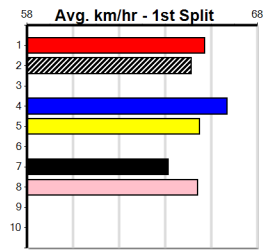

HAPPY BIRTHDAY JOSIE NUNN

Distance: 515m, Race Type: Grade 5, Total Prizemoney: $8,785
1st: $5,900, 2nd: $1,820, 3rd: $915, 4th: $150

MOTION SENSOR (1) went to another level at Warragul last time and he is drawn to lead throughout. FERNANDO GOMEZ (2) has a great record here and he can follow the red through early on. ZIPPING MOFFAT (4) has claims

Watchdog Tips: 1 2 4 8 Bet: Trifecta 1/2,4/2,4,8 ($10 - 250%)

1 MOTION SENSOR [5] Brilliant last time, drawn to lead, yes
Owner(s): OUR FAMILY (SYN), B Selleck, D Selleck, H Selleck, J Lindsay, B Lindsay
Trainer: Debbie Selleck (Tooradin)
Box History table and Prize Best Starts Trk/Dts APM

2 FERNANDO GOMEZ [5] Great record here, strong late, main danger
Owner(s): HUNTER RACING (SYN), A Hunter, B Hunter, C Hunter
Trainer: Brett Hunter (Cranbourne)
Box History table and Prize Best Starts Trk/Dts APM

3 *** VACANT BOX ***
Owner(s):
Trainer:
Box History

4 ZIPPING MOFFAT (NSW)[5] Tough draw but the small field helps, threat
Owner(s): Hallinan Hallinan (SYN), M Hallinan, F Hallinan
Trainer: Thomas Dailly (Anakie)
Box History table and Prize Best Starts Trk/Dts APM

5 VIDEO REFEREE [5] Front runner, too much pace inside and out
Owner(s): CHAMPAGNE PTN (SYN), S Smith, A Langton
Trainer: Angela Langton (Anakie)
Box History table and Prize Best Starts Trk/Dts APM