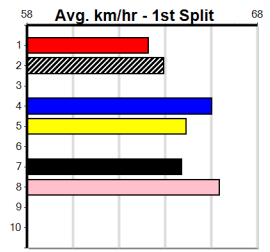

9

9:04PM

(VIC time)

Distance: 515m, Race Type: Grade 5, Total Prizemoney: $8,785
1st: $5,900, 2nd: $1,820, 3rd: $915, 4th: $150

MASTER PABLO (5) was a dominant 30.12 Meadows winner recently and he can atone for his luckless run here last week. GRANNY ROSES (2) is G1 placed and she will appreciate the smaller line-up. VARSITY BALE (1) is more than capable.

Watchdog Tips: 5 2 1 8 Bet: Box Quinella 1,2,5 ($10 for 333.33%)

Varsity Bale (NSW) [5] Better than form, has the good draw, threat $4.00
Owner(s): B Wheeler
Winning Distances: < 300m (0) 300 - 399m (1) 400 - 499m (2) 500 - 599m (0) 600 - 699m (0) > 700m (0)
Winning Weights: 38.1(1) 38.3(1) 38.5(1)
4th (6) 38.8 515 SAN R10 27-Jun-24 29.96 29.21 2.75L ASTON NERO (29.78) S/7776 . . . 5.26 $26.10 5
4th (5) 39.7 525 MEA R11 06-Jul-24 30.49 30.06 5.00L DISHEVELED (30.15) S/5223 . . . 5.33 $16.70 5
4th (1) 40.2 525 MEA R9 13-Jul-24 30.60 29.89 1.25L TULLY LUNA (30.52) S/7333 . . . 5.31 $24.50 SH
4th (2) 40.2 525 MEA R10 20-Jul-24 30.51 29.73 4.25L MACKINAW PEACH/ROYAL M/8865 . . . 5.39 $20.40 5
3rd (3) 40.6 515 SAN R4 25-Jul-24 29.80 29.23 3.5L DISHEVELED (29.57) S/7433 . . . 5.22 $21.00 5
3rd (1) 40.6 400 WGL R3 30-Jul-24 22.80 22.45 5.50L ZEUS THUNDERBOLT (22.45) M/53 . . . 8.77 $9.80 RWH
4th (1) 40.0 400 WGL R6 06-Aug-24 22.73 22.37 5.50L ZEUS THUNDERBOLT (22.37) M/75 . . . 8.68 $14.20 RWF
5th (5) 39.9 525 MEA R11 10-Aug-24 30.67 29.91 6.00L DEADLY AVENGER (30.28) S/7765 . . . 5.25 $16.90 5
Last 3 wins NOT included above
1st (3) 38.5 460 GEL R4 18-Mar-24 26.01 26.01 2.00L YAMGATA BALE (26.14) M/211 . . . 6.64 $2.00 M
1st (6) 38.3 450 BAL R7 22-Apr-24 25.46 25.46 7.00L OUR LAST HOPE (25.95) M/621 . . . 6.93 $1.90 T3-RW
1st (2) 38.1 390 WBL R2 25-Apr-24 22.24 22.14 4.25L ASTON VERONA (22.53) M/41 . . . SW . 8.79 $2.40 X67
Trainer: Samantha Grenfell (Anakie)

Granny Roses [5] G1 placed, small field suits, main danger $4.80
Owner(s): S Chignell
Winning Distances: < 300m (0) 300 - 399m (0) 400 - 499m (6) 500 - 599m (2) 600 - 699m (0) > 700m (0)
Winning Weights: 29.0(1) 29.1(3) 29.2(1) 29.3(1) 29.5(1) 29.6(1)
6th (5) 28.7 525 MEA R10 29-Jun-24 30.36 29.82 6.50L HOUSE OF TURBO (29.92) Q/3555 . . . 5.18 $26.90 5
6th (3) 28.9 435 SLE R6 03-Jul-24 25.24 24.41 12.00 SKINNY OLIVE (24.41) M/786 . . . 5.46 $12.70 FFA
2nd (7) 28.9 435 SLE R3 07-Jul-24 24.50 24.39 1.5L DR. MARSHAL (24.39) M/433 . . . 5.41 $3.50 5H
2nd (7) 29.1 435 SLE R6 14-Jul-24 24.54 24.43 0.50L CANYA NITRATE (24.52) M/842 . . . 5.50 $14.00 5F
3rd (3) 29.2 515 SAN R4 18-Jul-24 29.72 29.29 0.75L MEPUNGA OLLIE (29.68) M/4333 . . . 5.14 $6.40 5
8th (8) 29.0 515 SAN R4 25-Jul-24 30.30 29.23 11.00 DISHEVELED (29.57) M/6878 . . . 5.21 $7.00 5
2nd (8) 29.3 460 WGL R8 02-Aug-24 26.04 25.82 0.10L TRICKSTER'S HALO (26.03) M/322 . . . V5 . 6.61 $3.60 X45
3rd (6) 29.2 515 SAN R11 08-Aug-24 30.02 29.36 2.75L LOVELY LAINEY (29.85) M/5444 . . . 5.15 $4.40 5
Last 3 wins NOT included above
1st (1) 29.6 510 SLE R5 03-Sep-23 28.99 28.59 0.50L BLOW THE WHISTLE (29.01) Q/122 . . . 9.19 $1.50 RWH
1st (5) 29.0 435 SLE R11 15-Oct-23 24.71 24.53 0.50L RIO LILY (24.73) M/843 . . . SW . 5.45 $16.60 5
1st (5) 29.5 515 SAN R4 07-Dec-23 29.71 29.30 0.50L LAMIA MILA (29.73) M/3222 . . . SW . 5.15 $10.80 SH
Trainer: Sharon-lee Chignell (Rosedale)

*** VACANT BOX ***
Owner(s):
Winning Distances: < 300m (0) 300 - 399m (0) 400 - 499m (0) 500 - 599m (0) 600 - 699m (0) > 700m (0)
Winning Weights:
Sire: Dam:
Trainer:
Box History