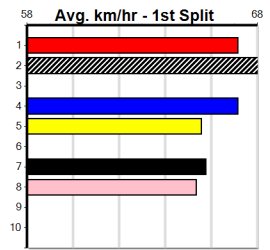

HARD STYLE RICO AT STUD

Distance: 515m, Race Type: Mixed 3/4, Total Prizemoney: $9,055
1st: $6,100, 2nd: $1,870, 3rd: $935, 4th: $150

EXPLICIT (2) is one of the best in the business and he will be carving out ridiculous sectionals on the arm. ETHANOL VOLUME (7) has a good record here and he will be charging at the business end. MEPUNGA SHINE (4) is all class and is in great form.

Watchdog Tips: 2 7 4 1 Bet: Trifecta 2/4,7/1,4,7 ($10 - 250%)

Form Box Wgt Dist Track Date Time BON Margin 1st/2nd (Time) PIR Checked Comment W/R Split 1 S/P Grade

SHIMA CURRENT [3] Good record here, explodes mid race, respect $10.00
Owner(s): KOOWEE (SYN), D Gleeson, R Cummings, M Hildebrand, P Chopping, G Hildebrand
Trainer: Thomas Dailly (Anakie)

EXPLICIT [4] Superstar, two of two here, watch the clock $1.70
Owner(s): A Tullio
Trainer: Jason Thompson (Pearcedale)

*** VACANT BOX ***
Owner(s):
Trainer:

MEPUNGA SHINE [3] Class act, racing with confidence, big threat $6.50
Owner(s): B Smith
Trainer: Jeffrey Britton (Anakie)

LASSARD [4] Honest type but runs into a couple of rockets $10.00
Owner(s): G Black
Trainer: Mark Delbridge (Ballinari)
ENG BEN 2024-08-16

1

2

3

4

5