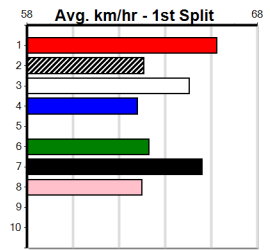

SANDOWN GREYHOUNDS FACEBOOK

Distance: 515m, Race Type: Grade 5, Total Prizemoney: $8,785
1st: $5,900, 2nd: $1,820, 3rd: $915, 4th: $150

NASHVILLE BALE (1) will find this easier than his most recent racing and he is drawn to lead throughout. WHITE OWL (4) is better than his past two runs and he will dial up the pressure mid race. PAW WHISTLER (6) is a more than capable type.

Watchdog Tips: 1 4 6 8 Bet: Win 1

Form Box Wgt Dist Track Date Time BON Margin 1st/2nd (Time) PIR Checked Comment W/R Split 1 S/P Grade
NASHVILLE BALE (NSW)[5] Drawn to lead, well graded, hard to reel in $2.40
Owner(s): B Wheeler
Winning Distances: < 300m (0) 300 - 399m (0) 400 - 499m (2) 500 - 599m (3) 600 - 699m (0) > 700m (0)
Winning Weights: 31.0(1) 31.4(1) 31.6(1) 31.8(2)
6th (5) 31.2 515 SAN R10 20-Jun-24 30.16 29.15 9.00L SO CERTAIN (29.55) Q/2336 . . . SW . . . 5.11 $8.30 5
7th (8) 30.7 515 SAN R11 27-Jun-24 30.26 29.21 15.00 DIVINE NATURE (29.21) Q/4777 . . . . . 5.24 $7.20 5
2nd (2) 30.5 515 SAN R11 04-Jul-24 29.78 29.18 0.10L DEDALUS DIGGLE (29.77) Q/1111 . . . . . 5.04 $1.80 5
5th (4) 30.9 515 SAN R7 11-Jul-24 30.19 29.54 7.00L ONE'S OBSESSION (29.72) Q/3345 . . . . . 5.19 $7.50 5
4th (2) 31.0 425 BEN R9 19-Jul-24 24.29 23.78 0.50L PLAY DIRTY/SUNNYSIDE JO M/233 . . . . . 6.64 $2.60 5
4th (3) 31.0 425 BEN R10 26-Jul-24 24.09 23.79 4.00L MATT LOCH (23.81) M/744 . . . SW . . . 6.68 $16.60 X45
5th (8) 31.3 525 MEP R10 31-Jul-24 30.67 29.92 7.50L IRISH LUCY (30.15) M/2455 . . . . . 5.15 $4.10 5H
4th (5) 31.8 515 SAN R11 08-Aug-24 30.05 29.36 3.00L LOVELY LAINEY (29.85) M/3323 . . . . . 5.13 $2.80 5
Last 3 wins NOT included above
1st (5) 31.8 525 MEA R2 09-Mar-24 30.28 29.67 1.25L GO FOR GOLD (30.36) M/3211 . . . . . 5.16 $4.00 RW
1st (4) 31.8 525 MEA R12 23-Mar-24 30.17 29.64 0.50L JAMIE BALE (30.20) Q/1111 . . . . . 5.10 $3.60 5
1st (8) 31.0 450 BAL R8 12-Jun-24 25.34 25.31 1.5L BETSIE BALE (25.44) Q/111 . . . . . 6.50 $2.50 X45
Trainer: Thomas Dailly (Anakie)

RAGIN' ABLETT [5] Strong win last time, this is harder, tested $14.00
BK Dog Apr-21 Sire: DYNA VILLA Dam: HURRICANE QUEEN
Owner(s): D Welsh
Winning Distances: < 300m (0) 300 - 399m (2) 400 - 499m (7) 500 - 599m (0) 600 - 699m (0) > 700m (0)
Winning Weights: 30.0(1) 30.4(1) 30.9(1) 31.0(3) 31.6(1) 32.1(1) 32.4(1)
2nd (4) 32.1 460 GEL R1 07-Jun-24 26.12 25.62 0.75L TINKER CONALL (26.07) S/322 . . . . . 6.67 $5.50 5H
3rd (3) 32.2 450 TRA R12 12-Jun-24 25.81 25.02 1.25L HIERARCHY (25.73) M/444 . . . . . 6.76 $6.40 5NP
8th (8) 31.4 460 GEL R6 21-Jun-24 26.60 25.68 6.50L WHERE IT BEGAN (26.15) S/878 . . . . . 6.84 $20.70 5
3rd (3) 31.8 450 BAL R6 30-Jun-24 25.91 25.54 4.25L ASTON ANGELO (25.63) M/454 . . . . . 6.84 $6.70 T3-5
2nd (3) 32.2 450 SHP R8 04-Jul-24 25.83 25.50 4.50L CINNAMON DUST (25.53) M/664 . . . . . 6.80 $17.20 T3-5
6th (5) 31.7 460 GEL R6 19-Jul-24 26.15 25.17 8.50L SERIAL STICKER (25.56) S/764 . . . SW . . . 6.85 $99.20 5
4th (4) 32.1 400 GEL R11 27-Jul-24 23.06 22.66 6.00L TINKER PETE (22.66) M/43 . . . . . 8.76 $17.90 5
1st (8) 32.1 450 BAL R8 05-Aug-24 25.71 25.71 1.75L BELIEVING (25.83) M/322 . . . . . 6.70 $9.80 T3-5
Last 3 wins NOT included above
1st (1) 30.4 425 BEN R8 03-Feb-24 23.98 23.98 5.50L SKULL (24.35) S/111 . . . . . 6.63 $2.60 X45
1st (3) 30.0 410 HOR R7 27-Feb-24 23.36 23.07 3.00L BLUE TICK NELSON (23.57) M/41 . . . . . 10.54 $3.30 5
1st (6) 32.4 390 WBL R12 30-May-24 22.40 21.92 3.25L BLACKJACK TIGER (22.61) M/31 . . . SW . . . 8.81 $3.70 5
Trainer: Jason Wickham (Lara)