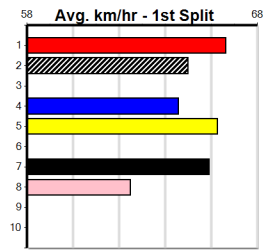

SPORTSBET GO THE BLUE DOG

Distance: 515m, Race Type: Grade 5, Total Prizemoney: $8,785
1st: $5,900, 2nd: $1,820, 3rd: $915, 4th: $150

VITAL STEP (1) was a dominant 30.13 Meadows winner recently and he is drawn to make every post a winner. DARNUM DESIRE (5) is racing with confidence and she can work into the mix mid race. PAW ZELINI (4) is more than capable.

Watchdog Tips: 1 5 4 8 Bet: Win 1

VITAL STEP [5] Cracking 30.13 Meadows winner, take catching $2.40
BK Dog Oct-22 Sire: FERNANDO BALE Dam: SUB ROSA
Owner(s): KRAMERICA (SYN), G Farrugia, W Gallagher
Trainer: Jeffrey Britton (Anakie)

SHIV ROY [5] Find this harder than her recent racing, tested $16.00
RF Bitch Feb-22 Sire: ZAMBORA BROCKIE Dam: BELT UP TUBSY
Owner(s): C Flynn
Trainer: David Bourke (The Basin)

*** VACANT BOX ***
Sire: Dam:
Owner(s):
Trainer:
Winning Distances: < 300m (0) 300 - 399m (0) 400 - 499m (0) 500 - 599m (0) 600 - 699m (0) > 700m (0)

PAW ZELINI (NSW)[5] Empty draw helps, racing with confidence, threat $4.00
BD Bitch Jul-22 Sire: AUSSIE INFRARED Dam: DYNA PATTY
Owner(s): B Wheeler
Trainer: Mark Delbridge (Balliang)

DARNUM DESIRE [5] Small field suits, can sizzle mid race, danger $4.60
BE Bitch Oct-21 Sire: BERNARDO Dam: DARNUM DASHER
Owner(s): P Handley
Trainer: Peter Handley (Darnum)

1

2

3

4

5