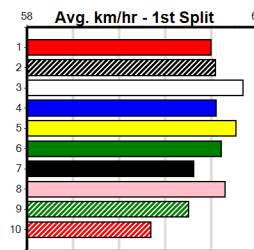

SANDOWN GREYS EVERY MONDAY NIGHT

Distance: 595m, Race Type: Mixed 4/5, Total Prizemoney: $10,375
1st: $7,000, 2nd: $2,150, 3rd: $1,075, 4th: $150

VINCENT BALE (4) is already G1 placed and he has been looking for this distance range.
DEDALUS DIGGLE (5) has a solid record here and he will be on the pace from the outset. IRON
ATLAS (6) just needs luck early on.

Watchdog Tips: 4 5 6 8 Bet: Win 4

VOSS ALI [5] Racing well but this is harder, next time $6.50
BK Dog Feb-22 Sire: BARCIA BALE Dam: SWEET AS EMM
Trainer: Brendan Pursell (Lara)
Winning Distances: < 300m (0) 300 - 399m (0) 400 - 499m (1) 500 - 599m (2) 600 - 699m (4) > 700m (0)
Winning Weights: 32.1(3) 32.2(1) 32.3(1) 32.5(1) 32.8(1)
2nd (2) 32.3 600 MEA R5 11-May-24 34.67 34.45 0.10L ROCK ME ROCCO (34.67) M/1111 . . . SW . 9.09 $5.70 5H
1st (1) 32.2 650 SHP R13 10-Jun-24 37.51 36.94 1.00L HENRY INTENTION (37.57) M/1111 . . . SW . 17.19 $4.30 RWH
2nd (6) 31.8 650 SHP R5 15-Jun-24 37.53 37.28 3.75L REITERATE (37.28) M/2222 . . . . . 17.72 $30.10 GL
2nd (1) 31.8 600 MEA R4 22-Jun-24 34.49 34.06 6.50L AUNT VIRGINIA (34.06) M/2222 . . . . . 9.08 $4.00 5H
8th (3) 31.5 600 MEA R5 29-Jun-24 35.17 34.30 13.00L AUNT VIRGINIA (34.30) M/8788 . . . . . 9.45 $13.00 5F
6th (5) 32.0 715 SAN R3 11-Jul-24 42.47 42.04 6.50L FIRE CHAMBER (42.04) M/1113 . . . . . 6.07 $3.60 5
1st (3) 32.1 600 MEA R5 20-Jul-24 34.78 34.78 0.75L OSANNA BALE (34.81) M/2221 . . . . . 8.99 $7.50 X45
1st (5) 32.1 600 MEA R6 27-Jul-24 34.67 34.67 4.50L ASTON HORNET (34.97) Q/1111 . . . SW . 8.94 $8.90 X45
Last 3 wins NOT included above
1st (5) 32.5 525 MEP R3 06-Dec-23 30.14 30.03 4.50L HOT SHUFFLE (30.44) M/1111 . . . . . 5.25 $1.60 X67
1st (4) 32.1 525 MEP R5 14-Feb-24 30.20 30.06 2.50L ALL ABOUT IVY (30.35) M/3322 . . . . . 5.28 $2.70 X67H
1st (5) 32.3 600 MEP R6 27-Mar-24 34.51 34.51 0.50L OSPREY ATHENA (34.55) S/4322 . . . . . 9.16 $6.40 X45

DISHEVELED [5] Front runner, too much pace out wide, place $10.00
BK Dog Jul-22 Sire: FERNANDO BALE Dam: SILKEN
Trainer: Jeffrey Britton (Anakie)
Winning Distances: < 300m (0) 300 - 399m (0) 400 - 499m (1) 500 - 599m (4) 600 - 699m (0) > 700m (0)
Winning Weights: 29.2(1) 29.4(1) 29.5(2) 29.8(1)
3rd (5) 29.4 460 GEL R7 07-Jun-24 25.75 25.62 2.00L WINKING WILLIE (25.62) Q/233 . . . . . 6.49 $54.10 SH
6th (3) 29.6 525 MEA R4 15-Jun-24 30.64 29.58 8.50L YASH BALE (30.04) M/4566 . . . . . 5.18 $4.70 5
4th (8) 29.7 515 SAN R11 20-Jun-24 30.08 29.15 6.50L INVICTUS HARRY (29.66) M/7554 . . . . . 5.25 $9.60 5
7th (5) 29.5 515 SAN R10 27-Jun-24 30.13 29.21 5.50L ASTON NERO (29.78) M/2337 . . . . . 5.10 $14.80 5
1st (2) 29.2 525 MEA R11 06-Jul-24 30.15 30.06 2.00L YAMANU BALE (30.27) Q/1111 . . . . . 5.14 $4.60 5
5th (7) 29.2 525 MEA R4 13-Jul-24 30.39 29.89 5.50L KING OWEN (30.01) M/5554 . . . . . 5.26 $22.20 SH
1st (1) 29.4 515 SAN R4 25-Jul-24 29.57 29.23 2.50L VIDEO REFEREE (29.74) M/1111 . . . SW . 5.07 $2.60 5
2nd (6) 29.7 600 MEA R7 10-Aug-24 34.90 34.54 0.75L ARCHIE MCIVOR (34.87) M/1111 . . . . . 9.01 $6.80 5
Last 3 wins NOT included above
1st (4) 29.5 460 GEL R2 26-Apr-24 25.76 25.57 7.00L QILIN BALE (26.23) Q/111 . . . . . 6.65 $2.50 M
1st (7) 29.5 515 SAP R3 05-May-24 29.91 29.71 1.25L FACETIOUS (29.98) M/1111 . . . . . 5.25 $13.70 7
1st (1) 29.8 525 MEA R2 11-May-24 29.98 29.86 1.25L SHAYNA BALE (30.06) M/1111 . . . SW . 5.15 $11.60 6G