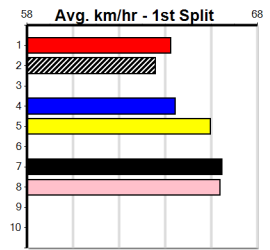

Distance: 515m, Race Type: Grade 5, Total Prizemoney: $8,785
1st: $5,900, 2nd: $1,820, 3rd: $915, 4th: $150

URIEL BALE (4) returned to his brilliant best at Sale last time and he will be carving out time in front.
MY BONNEVILLE (1) is a powerful type and he will appreciate the smaller line-up. AKINA
CRUSADER (2) may be the value runner

Watchdog Tips: 4 1 2 5 Bet: Win 4

MY BONNEVILLE [5] Powerful type, has the good draw, danger $4.00
RBD Dog Sep-20 Sire: MY REDEEMER Dam: BLACK PONTIAC
Owner(s): S Crawford
Trainer: David Crawford (Pearcedale)
Winning Distances: < 300m (0) 300 - 399m (1) 400 - 499m (1) 500 - 599m (9) 600 - 699m (2) > 700m (0)
Winning Weights: 30.6(2) 30.7(3) 30.9(4) 31.1(1) 31.3(1) 31.4(1) 31.5(1)
1st (4) 30.7 600 MEA R5 18-May-24 34.95 34.32 2.50L MADALIA ZOOM (35.12) M/2231 . . . 9.14 $6.40 5
4th (4) 30.7 525 MEA R6 25-May-24 30.26 29.89 5.50L BERNIE BURROW (29.91) M/7776 . . . 5.25 $16.80 5
6th (3) 30.6 525 MEA R9 01-Jun-24 30.67 29.79 4.75L GARRY STUN ON (30.35) M/5567 . . . 5.32 $5.80 5H
5th (8) 30.4 515 SAP R6 17-Jun-24 29.99 29.74 3.75L CRACKERJACK ROB (29.74) M/4555 . . . 5.29 $10.60 X45
3rd (4) 30.4 525 MEA R12 22-Jun-24 30.41 29.65 3.00L PICCOLO BALE (30.20) M/6554 . . . 5.24 $10.00 5
8th (1) 30.8 515 SAN R11 27-Jun-24 30.28 29.21 16.00 DIVINE NATURE (29.21) S/8888 . . . 5.54 $3.00 5
3rd (1) 31.0 400 WGL R3 06-Aug-24 22.84 22.37 1.25L GALLOPING JIMMY (22.76) M/43 . . . 8.43 $15.50 X45
4th (8) 31.1 460 WGL R7 09-Aug-24 26.00 25.58 6.00L MOTION SENSOR (25.58) M/433 . . . 6.61 $33.70 X34
Last 3 wins NOT included above
1st (2) 30.7 515 SAN R10 17-Aug-23 29.54 29.32 0.75L ROCKY ROLL (29.58) M/6432 . . . SW . 5.23 $2.50 5
1st (2) 30.6 525 MEA R10 23-Sep-23 29.88 29.74 1.00L SHIMA SHADOW (29.93) Q/2122 . . . SW . 5.10 $5.50 5
1st (8) 30.7 595 SAN R9 12-Oct-23 34.54 34.54 0.75L KAI BALE (34.59) M/2221 . . . . 9.27 $11.20 FFA

AKINA CRUSADER [5] Racing well, has early speed, threat $7.50
BK Dog Jan-21 Sire: BERNARDO Dam: AKINA MOSS
Owner(s): TAMBO (SYN), S Mckay, J Rowley, D Mckay
Trainer: Phillip Rowley (Denison)
Winning Distances: < 300m (0) 300 - 399m (2) 400 - 499m (3) 500 - 599m (1) 600 - 699m (0) > 700m (0)
Winning Weights: 34.1(1) 34.6(1) 35.2(1) 35.6(1) 35.8(2)
2nd (5) 34.8 435 SLE R10 05-May-24 24.67 24.32 3.5L DR. ASHER (24.43) M/112 . . . 5.31 $30.00 5
5th (2) 35.1 435 SLE R11 12-May-24 25.10 24.08 7.50L EASY TO SEE (24.60) M/745 . . . 5.50 $4.60 X45
5th (2) 35.0 435 SLE R10 23-Jun-24 24.88 24.37 4.25L DR. JETHRO (24.59) M/444 . . . 5.33 $10.70 5
2nd (5) 35.0 400 WGL R10 02-Jul-24 23.33 22.51 6.50L VALENCIA JIM (22.88) M/44 . . . 8.62 $9.60 5
8th (4) 35.0 460 WGL R7 09-Jul-24 26.88 25.98 7.50L AFTER THE SIREN (26.36) M/788 . . . 6.81 $74.10 5
6th (8) 35.2 515 SAN R7 18-Jul-24 30.34 29.29 11.00 LASSARD (29.62) Q/1234 . . . 5.16 $98.50 X45
1st (2) 35.6 460 WGL R6 02-Aug-24 26.13 25.82 2.25L COLLINDA AIR (26.28) M/111 . . . 6.56 $7.40 5
2nd (8) 35.7 510 SLE R7 07-Aug-24 29.09 28.75 2.50L MYSTERY BROKER (28.93) M/222 . . . 9.24 $3.80 5
Last 3 wins NOT included above
1st (4) 35.8 400 WGL R3 31-Jan-23 22.76 22.44 2.75L ON THE GINS (22.94) Q/11 . . . 8.34 $2.10 6G
1st (7) 34.6 395 TRA R9 07-Jul-23 22.44 22.23 0.75L LUCKNOW GUNNER (22.48) M/132 . . . 3.78 $1.30 RW
1st (1) 35.2 515 SAN R11 18-Nov-23 29.79 28.98 0.25L FLYING PIE (29.80) Q/3211 . . . 5.17 $10.30 5F