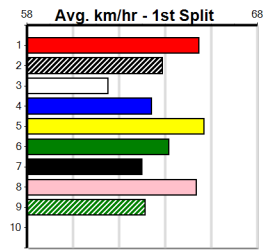

1

6:12PM

(VIC time)

Distance: 515m, Race Type: Mixed 6/7, Total Prizemoney: $8,785
1st: $5,900, 2nd: $1,820, 3rd: $915, 4th: $150

MEPUNGA ROCKY (5) has gone to another level in his past two and he should have enough pace to cross in the early stages. MILL ALI (2) is a powerful type and she should follow the red through early on. PAW FREDRICK (8) has been brilliant to date

Watchdog Tips: 5 2 8 1 Bet: Win 5

COME TO PARTY [7] Showing promise, settles on the speed, respect $8.00
BK Dog Jan-23 Sire: FERNANDO BALE Dam: IT'S MY PARTY
Owner(s): CHAMPAGNE PTN (SYN), S Smith, A Langton
Trainer: Angela Langton (Anakie)

MILL ALI [6] Powerful type, gets the gun run, main danger $9.00
F Bitch Dec-21 Sire: SUPERIOR PANAMA Dam: JANALI
Owner(s): N Mugavin
Trainer: Brendan Pursell (Lara)

THESTRAL [7] Better suited to the provincial circuit, next time $16.00
BK Dog Apr-22 Sire: BEAST UNLEASHED Dam: ARABELLA FIGG
Owner(s): BAG OF LOLLYS (SYN), L Cockerell, I Cockerell, M Dopfer
Trainer: Lisa Cockerell (Buckley)

MONEY PALACE [7] Racing well but this is harder, prefer to watch $10.00
BK Dog Jun-22 Sire: FERNANDO BALE Dam: PALACE LADY
Owner(s): Cash Is King (SYN), J Gauci, S Pratt, B Ryan, D Rawald, C Vassiliadis, N Acevski
Trainer: Julian Gauci (South Morang)

MEPUNGA ROCKY [6] Continues to impress, can cross and lead, go close $2.80
WBK Dog Dec-22 Sire: FERNANDO BALE Dam: MEPUNGA FREDA
Owner(s): B Smith
Trainer: Jeffrey Britton (Anakie)

1

2

3

4

5