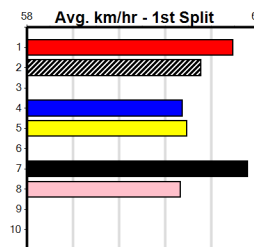

GREYHOUNDS ENTERTAINMENT

Distance: 515m, Race Type: Grade 4, Total Prizemoney: $9,055
1st: $6,100, 2nd: $1,870, 3rd: $935, 4th: $150

CANYA ALL CLASS (4) is one of the most gifted chasers when in work and he was brilliant when resuming from a spell. SHAYNA BALE (2) is never far away here and she will be in the firing line throughout. SHIMA STEEL (7) has a top record here.

Watchdog Tips: 4 2 7 5 Bet: Win 4

LOVELY LAINEY [4] Gutsy win last time but this is harder. Tested $21.00
BK Bitch Jun-22 Sire: ASTON DEE BEE Dam: MIA'S HAND
Trainer: Donna Dean (Nyora)
Winning Distances: < 300m (0) 300 - 399m (1) 400 - 499m (1) 500 - 599m (2) 600 - 699m (0) > 700m (0)
Winning Weights: 26.6(1) 27.2(1) 27.7(1) 28.2(1)
3rd (4) 27.7 515 SAN R12 30-May-24 30.68 29.95 2.25L EMOLGA BALE (30.53) M/4333 . . . 5.16 $9.50 5
6th (3) 27.5 515 SAN R5 06-Jun-24 30.72 29.50 14.00 UNDERWAY (29.80) M/1266 . . . 5.16 $13.20 5
4th (8) 27.8 515 SAN R3 13-Jun-24 30.28 29.38 9.50L DENISON FRISBY (29.63) M/4444 . . . 5.15 $8.70 RW
5th (5) 28.2 515 SAN R12 04-Jul-24 30.53 29.18 9.00L MISS MARY JO (29.90) M/1555 . . . 5.19 $11.00 5
4th (6) 28.2 515 SAN R12 11-Jul-24 30.26 29.54 6.00L PAW XANDER (29.86) Q/2334 . . . 5.11 $21.90 5
6th (7) 28.4 515 SAN R11 18-Jul-24 30.38 29.29 9.00L ECO BALE (29.75) M/2566 . . SW . 5.09 $18.50 5
6th (6) 28.4 515 SAN R3 25-Jul-24 30.75 29.23 15.00 WHERE IT BEGAN (29.76) Q/8876 . . . 5.25 $22.90 5
1st (7) 28.2 515 SAN R11 08-Aug-24 29.85 29.36 0.25L I'M HONEY (29.86) Q/1111 . . . 4.99 $41.90 5
Last 3 wins NOT included above
1st (8) 26.6 400 WGL R1 21-Mar-24 23.19 22.63 0.25L GOT VIBES (23.21) M/22 . . . 8.56 $2.80 M
1st (8) 27.2 395 TRA R3 08-Apr-24 22.47 22.05 2.00L DOCTOR MINTY (22.61) M/111 . . . 3.84 $2.70 T3-7
1st (6) 27.7 515 SAN R2 24-May-24 29.89 29.17 1.5L BAKIS BALE (29.98) Q/1111 . . SW . 5.10 $14.50 X67F

SHAYNA BALE (NSW)[4] Rarely runs a bad race here, main danger $8.00
WBE Bitch Feb-22 Sire: DROOPYS SYDNEY Dam: WINNIE ALLEN
Trainer: Thomas Dailly (Anakie)
Winning Distances: < 300m (0) 300 - 399m (0) 400 - 499m (0) 500 - 599m (5) 600 - 699m (0) > 700m (0)
Winning Weights: 27.3(1) 28.0(1) 28.1(2) 28.4(1)
2nd (1) 26.9 515 SAN R10 27-Jun-24 29.81 29.21 0.50L ASTON NERO (29.78) Q/4222 . . . 5.16 $7.10 5
1st (1) 27.3 515 SAN R10 04-Jul-24 29.87 29.18 0.25L IRMA PINCE (29.89) Q/4121 . . . 5.14 $12.80 5
5th (8) 27.9 525 MEA R5 13-Jul-24 30.67 29.89 9.50L MEPUNGA TULLY (30.02) M/6444 . . . 5.28 $50.10 SH
5th (6) 28.2 425 BEN R9 19-Jul-24 24.40 23.78 2.00L PLAY DIRTY/SUNNYSIDE JO M/565 . . SW . 6.83 $21.10 5
2nd (3) 28.6 525 MEA R8 27-Jul-24 30.31 30.09 3.25L GOLD SCOTCH (30.09) M/2222 . . SW . 5.14 $12.60 4
2nd (8) 29.0 525 MEA R6 03-Aug-24 30.39 29.82 3.75L IRISH NIKKI (30.13) M/4322 . . . 5.19 $14.90 X45
3rd (6) 29.4 515 SAN R8 08-Aug-24 29.93 29.36 3.75L MEPUNGA SHINE (29.67) Q/1222 . . . 5.11 $38.10 FFA
3rd (1) 29.1 515 SAP R3 12-Aug-24 29.79 29.27 0.10L CONTAINER (29.79) Q/1111 . . . 5.07 $3.90 5
Last 3 wins NOT included above
1st (5) 28.1 525 MEA R1 03-Feb-24 30.34 29.70 3.5L CABAO JASPER (30.57) M/3221 . . . 5.20 $12.90 7
1st (5) 28.1 525 MEP R4 22-May-24 30.51 29.92 2.75L BUN QUAKE (30.69) M/2242 . . . 5.16 $2.20 6G
1st (3) 28.0 525 MEA R2 25-May-24 29.94 29.89 2.00L PAW GRADY (30.08) M/2111 . . . 5.14 $2.90 6G

*** VACANT BOX ***
Sire: Dam:
Owner(s):
Trainer:
Winning Distances: < 300m (0) 300 - 399m (0) 400 - 499m (0) 500 - 599m (0) 600 - 699m (0) > 700m (0)
Winning Weights: