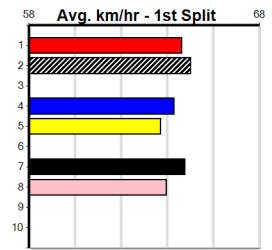

HOME OF THE SPORTSBET MELB. CUP

Distance: 515m, Race Type: Grade 5, Total Prizemoney: $8,785
1st: $5,900, 2nd: $1,820, 3rd: $915, 4th: $150

DENISON FRISBY (8) has a good record here and he will find this event a lot easier than his most recent racing. RIXI BALE (4) is another who goes well here and she can settle near the speed. ZIPPING CRUSADER (5) can run a cheeky race

Watchdog Tips: 8 4 5 2 Bet: Win 8

YOU YANG YAALA [5] Solid record here but this is harder, tested $10.00
BK Bitch Oct-20 Sire: SULZANTI Dam: PANDORA'S PROOF
Trainer: Jason Wickham (Lara)
Winning Distances: < 300m (0) 300 - 399m (2) 400 - 499m (6) 500 - 599m (3) 600 - 699m (0) > 700m (0)
Winning Weights: 26.0(1) 26.4(2) 26.6(1) 26.7(2) 26.8(2) 27.0(2) 27.6(1)
5th (3) 27.2 390 BAL R12 16-Jun-24 22.85 22.46 2.75L CAPITAL GAIN (22.66) M/64 . . . 8.92 $3.90 T3-5
1st (7) 27.0 450 WBL R8 24-Jun-24 25.54 25.54 4.25L BELLA SUPREME (25.83) Q/111 . . . 6.60 $4.50 5
3rd (4) 27.1 515 SAP R12 01-Jul-24 30.31 29.44 1.25L ASTON ALLURE (30.22) Q/2211 . . . 5.15 $8.40 5
2nd (8) 27.4 515 SAP R11 08-Jul-24 30.09 29.50 6.00L BAY TUDOR (29.70) M/5322 . . . 5.23 $9.50 5NP
7th (7) 27.6 460 GEL R7 19-Jul-24 26.68 25.17 15.00 BLACK DREAM (25.65) M/566 . . . 6.78 $76.50 5
1st (7) 27.6 450 SHP R8 25-Jul-24 25.59 25.59 1.00L TUDOR PEAK (25.66) Q/111 . . . 6.65 $6.70 T3-5
4th (1) 27.5 520 GEL R5 02-Aug-24 30.51 29.95 8.00L ASTON LORD (29.95) Q/3222 . . . 5.46 $21.40 5H
3rd (5) 27.2 515 SAN R3 08-Aug-24 29.95 29.36 5.50L TOKYO HEIST (29.59) M/5333 . . . 5.17 $48.50 5F
Last 3 wins NOT included above
1st (2) 26.0 515 SAP R4 07-Nov-23 30.27 29.48 1.00L HALLOWEEN (30.33) M/3111 . . SW . 5.22 $47.00 5
1st (8) 26.4 450 WBL R8 20-Nov-23 25.90 25.81 0.25L CONFER (25.92) M/311 . . . 6.70 $5.80 5
1st (1) 26.7 400 GEL R12 29-Mar-24 22.80 22.41 0.05L THANK YOU TOMMY (22.80) Q/21 . . . 8.46 $5.20 5

ACID TEST [5] Placed in four of seven here, must keep safe $6.00
BK Dog Sep-21 Sire: ASTON KIMETTO Dam: SHANAKEE
Trainer: Brett Mackie (Tooradin)
Winning Distances: < 300m (0) 300 - 399m (0) 400 - 499m (5) 500 - 599m (1) 600 - 699m (0) > 700m (0)
Winning Weights: 32.4(1) 32.7(1) 32.8(1) 33.0(1) 33.3(1) 33.4(1)
ST (-) 31.9 400 WGL 20-Jun-24 22.70 0.05L Trial Cleared M/22 . . 1of4 . . . ST
F (7) 31.6 435 SLE R9 26-Jun-24 0.00 24.20 . . . BANDIT BULLET (24.69) M/5 . . . V3 . . . 5.35 $3.90 5
2nd (4) 31.7 400 WGL R11 09-Jul-24 23.45 22.52 4.00L FERGUS BALE (23.18) M/77 . . . . . 8.86 $3.50 5
4= (6) 32.0 485 HOR R6 16-Jul-24 27.73 27.38 5.00L MIGHTY QUINN (27.38) M/555 . . . . . 6.81 $13.80 X45
6th (5) 32.4 485 HOR R6 21-Jul-24 28.09 27.39 2.25L LALA RAPID (27.95) M/222 . . . . . 6.65 $3.00 5
1st (7) 32.7 525 MEA R11 27-Jul-24 30.71 30.09 1.25L ASTON ARETHA (30.79) M/7754 . . . . . 5.34 $13.20 5
6th (2) 33.0 515 SAN R12 01-Aug-24 30.01 29.23 4.75L ROYAL GYPSY (29.68) M/6666 . . . . . 5.29 $12.90 5
6th (3) 32.6 515 SAN R11 08-Aug-24 30.12 29.36 4.00L LOVELY LAINEY (29.85) S/6555 . . . . . 5.24 $10.20 5
Last 3 wins NOT included above
1st (4) 33.0 460 WGL R5 14-Oct-23 25.95 25.74 0.05L TWO BOO HOOK (25.95) S/654 . . . SW . 6.73 $2.80 X67F
1st (5) 32.8 460 WGL R5 24-Oct-23 25.83 25.83 0.75L BLACK VIPER (25.87) M/222 . . . . . 6.58 $1.90 5
1st (6) 33.4 460 WGL R5 14-Nov-23 25.82 25.63 0.25L MANDINGO (25.83) M/333 . . . . . 6.68 $1.70 RWH

*** VACANT BOX ***
Sire: Dam:
Owner(s):
Winning Distances: < 300m (0) 300 - 399m (0) 400 - 499m (0) 500 - 599m (0) 600 - 699m (0) > 700m (0)
Winning Weights:
Trainer:
Box History