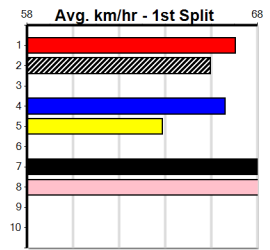

PUTT FOR $$$ TONIGHT AT SANDOWN

2

6:31PM

(VIC time)

Distance: 515m, Race Type: Grade 5, Total Prizemoney: $8,785
1st: $5,900, 2nd: $1,820, 3rd: $915, 4th: $150

FUNNY OLD FELLOW (4) has a good record here and he should be able to run over the top late. FRED ROSE (5) is as consistent as they come and he will appreciate the smaller line-up. HOUSE OF TURBO (8) can cross and lead for a long way.

Watchdog Tips: 4 5 8 1 Bet: Win 4

Race 1: SHREWD STICKER (NSW)[5] Better than his past few runs, must respect $4.60. Dog: FBD, Mar-22. Sire: MEPUNGA CRUZER, Dam: KISSING CARTER. Trainer: Brendan Pursell (Lara). Includes winning distances, weights, and a detailed box history table.

Race 2: YOGEN BALE (NSW)[5] Talented but may get buried back early, risky $12.00. Dog: BK, Oct-21. Sire: FERAL FRANKY, Dam: FANTA BALE. Trainer: Mark Delbridge (Balliang). Includes winning distances, weights, and a detailed box history table.

Race 3: *** VACANT BOX ***. Sire: Dam: Trainer: Box History.

Race 4: FUNNY OLD FELLOW [5] Goes well here, strong in the run home, go close $6.00. Dog: BD, Apr-21. Sire: ASTON KIMETTO, Dam: POPOWSKI. Trainer: Peter Craig (Langwarrin). Includes winning distances, weights, and a detailed box history table.

Race 5: FRED ROSE [5] Mr. Consistent, can lead or charge late, danger $7.50. Dog: WBK, Dec-20. Sire: FERNANDO BALE, Dam: DASH OF ROSE. Trainer: Jeffrey Chignell (Rosedale). Includes winning distances, weights, and a detailed box history table.