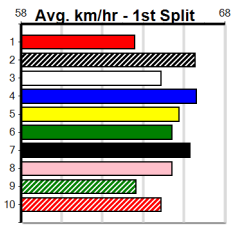

PADDY WANTS PATS

Distance: 450m, Race Type: Mixed 4/5, Total Prizemoney: $3,360
1st: $2,250, 2nd: $690, 3rd: $345, 4th: $75

6

7:19PM
(VIC time)

LEKTRA TONY (2) was simply brilliant when scoring here two runs back and he should be able to assume control soon after box rise. AEROPLANE MODE (1) is a powerful type and he has won two of three here. VILMA BALE (6) is showing promise.

Watchdog Tips: **2** **1** **6** **5** **Bet:** **Box Quinella 1,2,5,6 ($10 for 166.67%)**