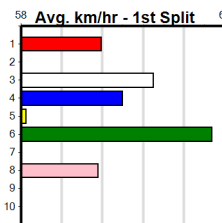

MACEY'S BISTRO

Distance: 390m, Race Type: Maiden, Total Prizemoney: $2,535
1st: $1,680, 2nd: $520, 3rd: $260, 4th: $75

1
5:40PM
(VIC time)

RUBY'S SHOW (6) was far from disgraced when placed at Geelong and she will continue to improve. CONROY PARK (5) was well supported on debut and she can make amends this time around. TINY BIT SPOILT (4) can improve on his luckless debut run

Watchdog Tips: **6** **5** **4** **1** **Bet:** **Win 6**

Form	Box	Weight	Dist	Track	Date	Time	BON	Margin	1st/2nd (Time)	PIR	Checked	Comment	W/R	Split 1	S/P	Grade
1 ERNIE DEEDS [M] <i>Placed in seven of 11 to date, must respect</i>																
BK	D				Feb-22											
Trainer: Vicki Anders (Koroit) BEAUT DEEDS $6.50																
2nd	(4)	31.7	400	MTG	R1	16-Jun-24	23.53	22.83	2.25LLEKTRA DAMIAN (23.37)					10.96	$3.90	M
2nd	(8)	32.1	390	WBL	R1	11-Jul-24	22.85	21.94	5.50LALL TALKER (22.47)	M/22				9.08	$18.00	M
4th	(4)	32.1	390	WBL	R1	15-Jul-24	23.32	22.62	9.50LPAK YOUR BAGS (22.68)	M/64				9.22	$4.20	M
7th	(7)	32.1	390	WBL	R1	18-Jul-24	23.45	22.07	18.00LASTON KING (22.21)	M/67				9.24	$4.90	M
Owner(s): G Anders																
<table border="1"> <thead> <tr><th colspan="8">Winning Boxes</th></tr> <tr><th>1</th><th>2</th><th>3</th><th>4</th><th>5</th><th>6</th><th>7</th><th>8</th></tr> </thead> <tbody> <tr><td>Prize</td><td></td><td></td><td></td><td></td><td></td><td></td><td></td></tr> <tr><td>Best</td><td></td><td></td><td></td><td></td><td></td><td></td><td></td></tr> <tr><td>Starts</td><td></td><td></td><td></td><td></td><td></td><td></td><td></td></tr> <tr><td>Trk/Dst</td><td></td><td></td><td></td><td></td><td></td><td></td><td></td></tr> <tr><td>APM</td><td></td><td></td><td></td><td></td><td></td><td></td><td></td></tr> </tbody> </table>																
2 RINGER'S GIRL [M] <i>Bred to have plenty of early pace, watch betting</i>																
BD	B				Oct-22											
Trainer: Peter Franklin (Mortlake) TWO PHONES $7.50																
Owner(s): V Lenehan																
<table border="1"> <thead> <tr><th colspan="8">Winning Boxes</th></tr> <tr><th>1</th><th>2</th><th>3</th><th>4</th><th>5</th><th>6</th><th>7</th><th>8</th></tr> </thead> <tbody> <tr><td>Prize</td><td></td><td></td><td></td><td></td><td></td><td></td><td></td></tr> <tr><td>Best</td><td></td><td></td><td></td><td></td><td></td><td></td><td></td></tr> <tr><td>Starts</td><td></td><td></td><td></td><td></td><td></td><td></td><td></td></tr> <tr><td>Trk/Dst</td><td></td><td></td><td></td><td></td><td></td><td></td><td></td></tr> <tr><td>APM</td><td></td><td></td><td></td><td></td><td></td><td></td><td></td></tr> </tbody> </table>																
3 ASTON TYSON [M] <i>Failed to fire on debut, needs more times</i>																
BK	D				Mar-22											
Trainer: Glenn Campbell (Anakie) ASTON DINNIGAN $16.00																
Owner(s): R Borda																
<table border="1"> <thead> <tr><th colspan="8">Winning Boxes</th></tr> <tr><th>1</th><th>2</th><th>3</th><th>4</th><th>5</th><th>6</th><th>7</th><th>8</th></tr> </thead> <tbody> <tr><td>Prize</td><td></td><td></td><td></td><td></td><td></td><td></td><td></td></tr> <tr><td>Best</td><td></td><td></td><td></td><td></td><td></td><td></td><td></td></tr> <tr><td>Starts</td><td></td><td></td><td></td><td></td><td></td><td></td><td></td></tr> <tr><td>Trk/Dst</td><td></td><td></td><td></td><td></td><td></td><td></td><td></td></tr> <tr><td>APM</td><td></td><td></td><td></td><td></td><td></td><td></td><td></td></tr> </tbody> </table>																
4 TINY BIT SPOILT [M] <i>No luck on debut, can atone, major player</i>																
BK	D				Jan-23											
Trainer: David Geall (Lara) LITTLE BIT SLEEK $5.00																
Owner(s): G Sprod																
<table border="1"> <thead> <tr><th colspan="8">Winning Boxes</th></tr> <tr><th>1</th><th>2</th><th>3</th><th>4</th><th>5</th><th>6</th><th>7</th><th>8</th></tr> </thead> <tbody> <tr><td>Prize</td><td></td><td></td><td></td><td></td><td></td><td></td><td></td></tr> <tr><td>Best</td><td></td><td></td><td></td><td></td><td></td><td></td><td></td></tr> <tr><td>Starts</td><td></td><td></td><td></td><td></td><td></td><td></td><td></td></tr> <tr><td>Trk/Dst</td><td></td><td></td><td></td><td></td><td></td><td></td><td></td></tr> <tr><td>APM</td><td></td><td></td><td></td><td></td><td></td><td></td><td></td></tr> </tbody> </table>																
5 CONROY PARK [M] <i>Well supported on debut, can make amends, danger</i>																
BK	B				Dec-22											
Trainer: Gary Peach (Cape Clear) HAPPY LASS $4.20																
Owner(s): G Peach