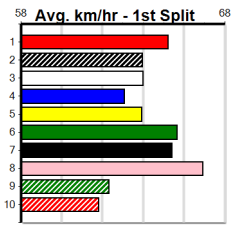

WANNON FUNCTION CENTRE

Distance: 390m, Race Type: Grade 5, Total Prizemoney: $2,925
1st: $1,950, 2nd: $600, 3rd: $300, 4th: $75

3

6:20PM
(VIC time)

GRAY ELLIOT (7) is far better than his past few runs and he has the speed to cross and lead throughout. LALA TURBO (1) has the good draw and he can work into the mix in the middle stages. SPANISH BULLET (2) owns a handy 22.29 PB here.

Watchdog Tips: **7** **1** **2** **5** **Bet:** **Win 7**