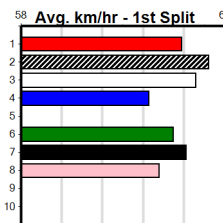

WARRNAMBOOL FENCING SPECIALISTS

10

8:46PM

(VIC time)

Distance: 390m, Race Type: Free For All, Total Prizemoney: $3,360

1st: $2,250, 2nd: $690, 3rd: $345, 4th: $75

LEO BALE (1) has won three on the bounce in dazzling style and he is drawn to lead throughout again. ASTON ZINGARA (2) has a top record here and she can follow the red through early on. LET'S WIN OLLIE (3) continues to impress.

Watchdog Tips:

1

2

3

7

Bet:

Win 1