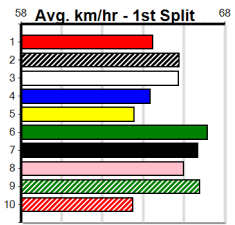

MATKO HIRE

Distance: 390m, Race Type: Grade 5, Total Prizemoney: \$2,925
1st: \$1,950, 2nd: \$600, 3rd: \$300, 4th: \$75

11

9:10PM
(VIC time)

ROUGE KNIGHT (7) showed plenty of promise in his first prep and he is expected to fire fresh.
SCENIC COURT (6) can come out running and she owns a slick 22.22 PB here. BRIGHT MOON (1) is drawn to get every chance.