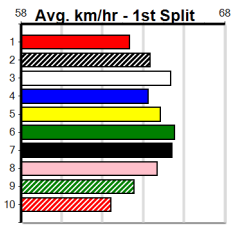

EDWARDS ELECTRICAL

Distance: 450m, Race Type: Grade 5, Total Prizemoney: \$2,925
1st: \$1,950, 2nd: \$600, 3rd: \$300, 4th: \$75

8

8:04PM

(VIC time)

SIN CITY MARV (8) is a highly promising speedster and he should be able to break up the field through the bend. RUSHMORE RED (1) has a good record here and he can work into the mix in the middle stages. LIGHTNING PEST (3) is a must for top 4 in SRM