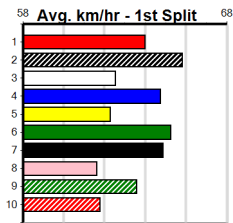

BROAD TREE CARE

Distance: 450m, Race Type: Mixed 6/7, Total Prizemoney: \$2,925
 1st: \$1,950, 2nd: \$600, 3rd: \$300, 4th: \$75

5
6:54PM
 (VIC time)

SPRITELY SIAN (6) has been luckless since moving to Victoria and she will find this a lot easier.
 ASTON BREEZE (4) was dominant at Geelong last time and she will continue to get stronger.
 PSYCHO BUDDY (8) is suitably drawn out wide.