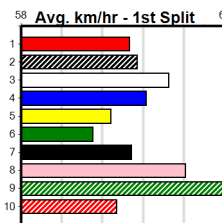

SPORTSBET FINAL

Distance: 450m, Race Type: Mixed 6/7 Final, Total Prizemoney: \$3,360

1st: \$2,250, 2nd: \$690, 3rd: \$345, 4th: \$75

7

7:40PM

(VIC time)

NACHO PROBLEM (2) was simply brilliant when scoring here last time and he will exit the same draw tonight. PAW VINCE (5) continues to improve with each run and he will dial up the pressure mid race. XISAN BALE (8) is nearing another win