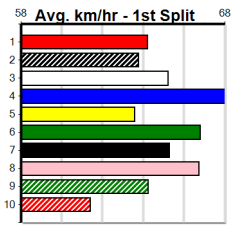

CASSIGN DESIGN

Distance: 390m, Race Type: Mixed 6/7, Total Prizemoney: \$2,925
1st: \$1,950, 2nd: \$600, 3rd: \$300, 4th: \$75

9

8:25PM
(VIC time)

MAC ANC CHEESE (6) showed slick early speed when placed at Warragul and he will prove hard to reel in tonight. EAT YOUR SPINACH (5) was dominant at Warragul and he will keep the pressure on from the outset. ASTON TESSA (8) is showing promise.