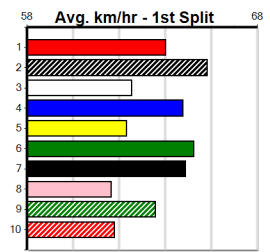

BROAD TREE CARE

Distance: 450m, Race Type: Mixed 6/7, Total Prizemoney: $2,925
1st: $1,950, 2nd: $600, 3rd: $300, 4th: $75

SPRITELY SIAN (6) has been luckless since moving to Victoria and she will find this a lot easier.
ASTON BREEZE (4) was dominant at Geelong last time and she will continue to get stronger.
PSYCHO BUDDY (8) is suitably drawn out wide.

Watchdog Tips: 6 4 8 2 Bet: Win 6

BERT DEEDS [6] Steady record here, can miss the kick, risky $16.00
Owner(s): G Anders
Winning Distances: < 300m (0) 300 - 399m (2) 400 - 499m (0) 500 - 599m (0) 600 - 699m (0) > 700m (0)
Box History table and Prize Best Starts Trk/Dts APM

JUNGLE FIREBALL [7] Better than his past two runs, must respect $6.00
Owner(s): CHAMPAGNE PTN (SYN), S Smith, A Langton
Winning Distances: < 300m (0) 300 - 399m (0) 400 - 499m (1) 500 - 599m (0) 600 - 699m (0) > 700m (0)
Box History table and Prize Best Starts Trk/Dts APM

FALLON BALE (NSW)[6] Slow early, can hook wide, prefer to watch $16.00
Owner(s): B Wheeler
Winning Distances: < 300m (0) 300 - 399m (0) 400 - 499m (1) 500 - 599m (1) 600 - 699m (0) > 700m (0)
Box History table and Prize Best Starts Trk/Dts APM

ASTON BREEZE [6] Slashing win last time, can cross and lead, yes $3.00
Owner(s): R Borda
Winning Distances: < 300m (0) 300 - 399m (0) 400 - 499m (2) 500 - 599m (0) 600 - 699m (0) > 700m (0)
Box History table and Prize Best Starts Trk/Dts APM

PATRIOT BRADLEY [7] Has been missing the kick of late, tough ask $10.00
Owner(s): B Keel
Winning Distances: < 300m (0) 300 - 399m (0) 400 - 499m (1) 500 - 599m (0) 600 - 699m (0) > 700m (0)
Box History table and Prize Best Starts Trk/Dts APM