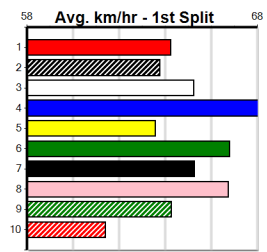

9

8:25PM

(VIC time)

Distance: 390m, Race Type: Mixed 6/7, Total Prizemoney: $2,925
1st: $1,950, 2nd: $600, 3rd: $300, 4th: $75

MAC ANC CHEESE (6) showed slick early speed when placed at Warragul and he will prove hard to reel in tonight. EAT YOUR SPINACH (5) was dominant at Warragul and he will keep the pressure on from the outset. ASTON TESSA (8) is showing promise.

Watchdog Tips: 6 5 8 1 Bet: Win 6

ZIPPING POITIER (NSW)[6] Showing promise, drawn to get the breaks, respect $4.60
BD Dog Sep-22 Sire: ASTON RUPEE Dam: ZIPPING TAYLA
Owner(s): Hallinan Hallinan (SYN), M Hallinan, F Hallinan
Trainer: Dallan Klemke (Lara)

WAIRUA'S WAY (NSW)[6] Racing well but this is harder, prefer to watch $16.00
DKF Bitch Jun-22 Sire: FEDERAL MORGAN Dam: NANA'S HABIT
Owner(s): D Keane
Trainer: Danielle Keane (Koroit)

MISS PATSY [7] Handily placed in her past two, place again $7.50
BK Bitch Jul-22 Sire: FERAL FRANKY Dam: MISS ROXY
Owner(s): D Klemke
Trainer: Dallan Klemke (Lara)

QUEEN KATE [7] Needs to lead, can push wide, prefer others $12.00
BK Bitch Aug-22 Sire: FLYING RICCIARDO Dam: MISS MORRISSET
Owner(s): P Moody
Trainer: David Geall (Lara)

EAT YOUR SPINACH [7] Dominant winner last time, danger if crosses $4.00
BK Dog Nov-22 Sire: FERAL FRANKY Dam: JUNK FOOD JUNKIE
Owner(s): A Lie
Trainer: Dylan Sharp (Lara)

1

2

3

4

5