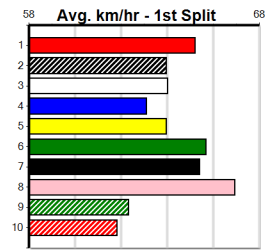

WANNON FUNCTION CENTRE

Distance: 390m, Race Type: Grade 5, Total Prizemoney: $2,925
1st: $1,950, 2nd: $600, 3rd: $300, 4th: $75

GRAY ELLIOT (7) is far better than his past few runs and he has the speed to cross and lead throughout. LALA TURBO (1) has the good draw and he can work into the mix in the middle stages. SPANISH BULLET (2) owns a handy 22.29 PB here.

Watchdog Tips: 7 1 2 5 Bet: Win 7

LALA TURBO [5] Handy PB here, has the good draw, danger $4.00
BK Dog May-21 Sire: KC AND ALL Dam: LALA SHIM
Owner(s): C Roberts
Trainer: Catherine Roberts (Terang)
Winning Distances: < 300m (0) 300 - 399m (0) 400 - 499m (11) 500 - 599m (1) 600 - 699m (0) > 700m (0)
Winning Weights: 36.0(1) 36.2(1) 36.3(1) 36.5(1) 36.6(1) 36.7(1) 36.9(2) 37.0(1) 37.2(1) 37.4(1) 37.6(1)
Box History table and Prize Best Starts table included.

SPANISH BULLET [5] Hit or miss early, good muster, can threaten $9.00
BK Dog Jan-21 Sire: BERNARDO Dam: STAR DESIRE
Owner(s): P Morganti
Trainer: Chris Armstrong (Hoppers Crossi)
Winning Distances: < 300m (0) 300 - 399m (4) 400 - 499m (4) 500 - 599m (0) 600 - 699m (0) > 700m (0)
Winning Weights: 31.3(1) 31.6(1) 31.8(1) 32.0(1) 32.2(2) 32.4(1) 32.5(1)
Box History table and Prize Best Starts table included.

ASTON REIMS [5] Form and confidence has tapered off, tested $16.00
BK Dog Apr-22 Sire: FERNANDO BALE Dam: ASTON CHANDON
Owner(s): R Borda
Trainer: Aimee Drew (Dennington)
Winning Distances: < 300m (0) 300 - 399m (0) 400 - 499m (2) 500 - 599m (1) 600 - 699m (0) > 700m (0)
Winning Weights: 31.4(1) 32.3(1) 32.5(1)
Box History table and Prize Best Starts table included.

MISSILE MAGGIE [5] Drawn to find bother, likely to need it easier $12.00
BK Bitch Aug-21 Sire: ORSON ALLEN Dam: SPYFECTION
Owner(s): P Keane
Trainer: Mark Keane (Koroit)
Winning Distances: < 300m (0) 300 - 399m (3) 400 - 499m (1) 500 - 599m (0) 600 - 699m (0) > 700m (0)
Winning Weights: 26.3(1) 26.5(1) 27.9(1) 28.1(1)
Box History table and Prize Best Starts table included.

ASTON SHERIFF [5] Never headed last time, keep safe again $7.50
BK Dog Aug-21 Sire: ASTON DEE BEE Dam: ASTON LOPEZ
Owner(s): R Borda
Trainer: Glenn Campbell (Anakie)
Winning Distances: < 300m (0) 300 - 399m (8) 400 - 499m (0) 500 - 599m (0) 600 - 699m (0) > 700m (0)
Winning Weights: 31.0(1) 32.1(1) 32.2(2) 32.4(2) 32.8(1) 32.9(1)
Box History table and Prize Best Starts table included.