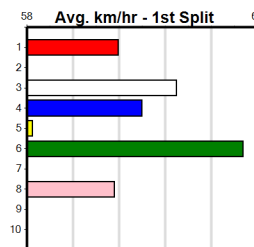

MACEY'S BISTRO

1

5:40PM

(VIC time)

Distance: 390m, Race Type: Maiden, Total Prizemoney: $2,535
1st: $1,680, 2nd: $520, 3rd: $260, 4th: $75

RUBY'S SHOW (6) was far from disgraced when placed at Geelong and she will continue to improve. CONROY PARK (5) was well supported on debut and she can make amends this time around. TINY BIT SPOILT (4) can improve on his luckless debut run

Watchdog Tips: **6** **5** **4** **1** **Bet:** **Win 6**

Form Box	Wgt	Dist	Track	Date	Time	BON	Margin	1st/2nd (Time)	PIR	Checked	Comment	W/R	Split 1	S/P	Grade	
1	ERNIE DEEDS [M] $6.50															
	Placed in seven of 11 to date, must respect															
	BK Dog Feb-22 Sire: SENNACHIE Dam: BEAUT DEEDS Trainer: Vicki Anders (Koroit)															
	Owner(s): G Anders															
	Winning Distances: < 300m (0) 300 - 399m (0) 400 - 499m (0) 500 - 599m (0) 600 - 699m (0) > 700m (0)															
	Winning Weights:															
	3rd (2) 31.3 390 WBL R2 26-Mar-24 22.75 22.28 2.25L SAINT JAYDEN (22.60) Q/22 8.95 $2.90 M															
	8th (8) 30.8 390 WBL R1 04-Apr-24 23.43 21.99 18.00 ASTON ZINGARA (22.23) M/78 8.98 $13.90 M															
	2nd (4) 31.4 400 MTG R2 30-May-24 24.12 23.60 0.75L SUDOKU JADE (24.07) 11.39 $1.90 M															
	3rd (6) 31.9 400 MTG R1 13-Jun-24 23.87 22.99 4.25L MOON STROLLER (23.58) 11.14 $1.95 M															
2	RINGER'S GIRL [M] $7.50															
	Bred to have plenty of early pace, watch betting															
	BD Bitch Oct-22 Sire: ASTON RUPEE Dam: TWO PHONES Trainer: Peter Franklin (Mortlake)															
	Owner(s): V Lenehan															
	Winning Distances: < 300m (0) 300 - 399m (0) 400 - 499m (0) 500 - 599m (0) 600 - 699m (0) > 700m (0)															
	Winning Weights:															
	Last 3 wins NOT included above															
	Box History															
	Prize Best $1795.00															
	Starts 22.75(2)-26/3/24															
3	ASTON TYSON [M] $16.00															
	Failed to fire on debut, needs more times															
	BK Dog Mar-22 Sire: FERNANDO BALE Dam: ASTON DINNIGAN Trainer: Glenn Campbell (Anakie)															
	Owner(s): R Borda															
	Winning Distances: < 300m (0) 300 - 399m (0) 400 - 499m (0) 500 - 599m (0) 600 - 699m (0) > 700m (0)															
	Winning Weights:															
	6th (7) 32.9 400 GEL R4 09-Aug-24 23.48 22.43 13.00 PAW OSWALD (22.63) M/55 8.70 $59.30 MH															
	Last 3 wins NOT included above															
	Box History															
	Prize Best $0.00															
4	TINY BIT SPOILT [M] $5.00															
	No luck on debut, can atone, major player															
	BK Dog Jan-23 Sire: KOBLENZ Dam: LITTLE BIT SLEEK Trainer: David Geall (Lara)															
	Owner(s): G Sprod															
	Winning Distances: < 300m (0) 300 - 399m (0) 400 - 499m (0) 500 - 599m (0) 600 - 699m (0) > 700m (0)															
	Winning Weights:															
	8th (4) 31.4 400 GEL R3 09-Aug-24 23.89 22.43 17.00 PAW LEON (22.74) M/88 8.81 $5.50 MH															
	Last 3 wins NOT included above															
	Box History															
	Prize Best $0.00															
5	CONROY PARK [M] $4.20															
	Well supported on debut, can make amends, danger															
	BK Bitch Dec-22 Sire: ASTON DEE BEE Dam: HAPPY LASS Trainer: Gary Peach (Cape Clear)															
	Owner(s): G Peach															
	Winning Distances: < 300m (0) 300 - 399m (0) 400 - 499m (0) 500 - 599m (0) 600 - 699m (0) > 700m (0)															
	Winning Weights:															
	5th (5) 29.8 390 WBL R1 08-Aug-24 22.89 21.85 8.50L INGA BUDDY (22.30) M/85 9.47 $3.10 M															
	Last 3 wins NOT included above															
	Box History															
	Prize Best $0.00