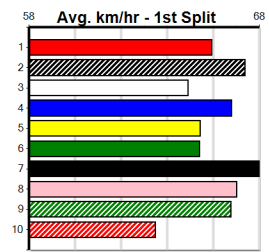

WOOD MOTORCYCLE & MOWER

4

6:38PM

(VIC time)

Distance: 390m, Race Type: Grade 5, Total Prizemoney: $2,925
1st: $1,950, 2nd: $600, 3rd: $300, 4th: $75

TIGGERLONG GAS (1) has a top record here and he is armed with electric mid race pace. GAS LANTERN (8) beat a good line-up at Bendigo and she is suitably drawn out wide. ASTON SHEERAN (2) is better than his past two runs and he has early burn.

Watchdog Tips: 1 8 2 7 Bet: Win 1

Race card for TIGGERLONG GAS (NSW) [5] $3.40. Includes details on owner, sire, dam, winning distances, and a box history table.

Race card for ASTON SHEERAN [5] $4.60. Includes details on owner, sire, dam, winning distances, and a box history table.

Race card for ZIPPING CLOONEY (NSW) [5] $12.00. Includes details on owner, sire, dam, winning distances, and a box history table.

Race card for SHE'S MAGICAL [5] Biks $10.00. Includes details on owner, sire, dam, winning distances, and a box history table.

Race card for JAMES'S ENTITY [5] $9.00. Includes details on owner, sire, dam, winning distances, and a box history table.

1

2

3

4

5