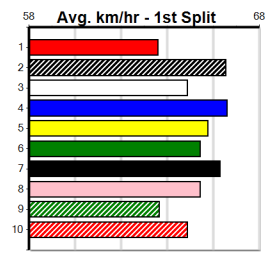

PADDY WANTS PATS

Distance: 450m, Race Type: Mixed 4/5, Total Prizemoney: $3,360
1st: $2,250, 2nd: $690, 3rd: $345, 4th: $75

LEKTRA TONY (2) was simply brilliant when scoring here two runs back and he should be able to assume control soon after box rise. AEROPLANE MODE (1) is a powerful type and he has won two of three here. VILMA BALE (6) is showing promise.

Watchdog Tips: 2 1 6 5 Bet: Box Quinella 1,2,5,6 ($10 for 166.67%)

AEROPLANE MODE [4] Powerful type, gets the gun run, main danger $6.50
Owner(s): J Sharp
Winning Distances: < 300m (0) 300 - 399m (1) 400 - 499m (8) 500 - 599m (0) 600 - 699m (0) > 700m (0)
Box History table and Prize Best Starts table included.

LEKTRA TONY [5] Slashing 21.93 winner here, hard to hold out $3.40
Owner(s): M Roberts
Winning Distances: < 300m (0) 300 - 399m (3) 400 - 499m (6) 500 - 599m (0) 600 - 699m (0) > 700m (0)
Box History table and Prize Best Starts table included.

VALLETTA DASH [4] Airborne at present, toughest test, place $7.00
Owner(s): J Nicholls
Winning Distances: < 300m (0) 300 - 399m (4) 400 - 499m (5) 500 - 599m (0) 600 - 699m (0) > 700m (0)
Box History table and Prize Best Starts table included.

ASTON ZOOM [5] Talented but may get crowded early on, risky $9.00
Owner(s): R Borda
Winning Distances: < 300m (0) 300 - 399m (7) 400 - 499m (2) 500 - 599m (0) 600 - 699m (0) > 700m (0)
Box History table and Prize Best Starts table included.

TORNADO TAHLIA [5] Broke the clock here last time, must respect $4.20
Owner(s): MILLIONAIRES (SYN), J Farrugia, A Farrugia
Winning Distances: < 300m (0) 300 - 399m (4) 400 - 499m (5) 500 - 599m (0) 600 - 699m (0) > 700m (0)
Box History table and Prize Best Starts table included.