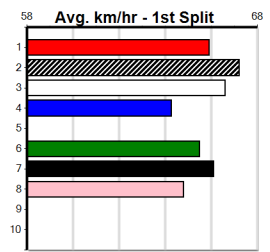

WARRNAMBOOL FENCING SPECIALISTS

Distance: 390m, Race Type: Free For All, Total Prizemoney: $3,360
1st: $2,250, 2nd: $690, 3rd: $345, 4th: $75

LEO BALE (1) has won three on the bounce in dazzling style and he is drawn to lead throughout again. ASTON ZINGARA (2) has a top record here and she can follow the red through early on. LET'S WIN OLLIE (3) continues to impress.

Watchdog Tips: 1 2 3 7 Bet: Win 1

LEO BALE (NSW)[4] Won three on the bounce, star prospect, yes $2.40
BD Dog May-22 Sire: CHRISTO BALE Dam: HAE ALLEN
Trainer: Rebecca Gibbons (Avalon)
Winning Distances: < 300m (0) 300 - 399m (1) 400 - 499m (6) 500 - 599m (0) 600 - 699m (0) > 700m (0)
Winning Weights: 31.2(1) 31.3(2) 31.5(2) 31.7(1) 32.2(1)
Box History table and Prize Best Starts Trk/Dts APM

ASTON ZINGARA [4] Great record here, gets the gun run, danger $3.40
BK Bitch Mar-22 Sire: BARCIA BALE Dam: GYPSIES LUCK
Trainer: Aimee Drew (Dennington)
Winning Distances: < 300m (0) 300 - 399m (5) 400 - 499m (1) 500 - 599m (0) 600 - 699m (0) > 700m (0)
Winning Weights: 26.7(1) 26.9(1) 27.0(2) 27.1(1) 27.4(1)
Box History table and Prize Best Starts Trk/Dts APM

LET'S WIN OLLIE (NSW)[4] Shows promise, continues to improve, threat $6.50
BK Dog May-22 Sire: WOW Dam: LET'S WIN MEISHA
Trainer: Jason Sharp (Lara)
Winning Distances: < 300m (0) 300 - 399m (3) 400 - 499m (6) 500 - 599m (0) 600 - 699m (0) > 700m (0)
Winning Weights: 31.0(3) 31.1(3) 31.2(1) 31.3(1) 31.5(1)
Box History table and Prize Best Starts Trk/Dts APM

ANNA YOU PEST [2] Needs to lead, too much pace underneath $12.00
BE Bitch Mar-21 Sire: LIGHTNING FRANK Dam: RIXY YA PEST
Trainer: Gary Hunt (Cudgee)
Winning Distances: < 300m (0) 300 - 399m (7) 400 - 499m (3) 500 - 599m (0) 600 - 699m (0) > 700m (0)
Winning Weights: 26.8(1) 27.6(2) 27.8(1) 27.9(1) 28.0(2) 28.2(1) 28.3(1) 28.9(1)
Box History table and Prize Best Starts Trk/Dts APM

*** VACANT BOX ***
Owner(s):
Winning Distances: < 300m (0) 300 - 399m (0) 400 - 499m (0) 500 - 599m (0) 600 - 699m (0) > 700m (0)
Winning Weights:
Trainer:
Box History