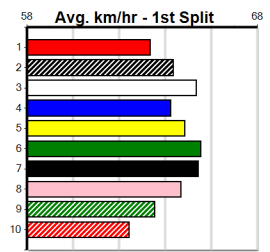

EDWARDS ELECTRICAL

Distance: 450m, Race Type: Grade 5, Total Prizemoney: $2,925
1st: $1,950, 2nd: $600, 3rd: $300, 4th: $75

SIN CITY MARV (8) is a highly promising speedster and he should be able to break up the field through the bend. RUSHMORE RED (1) has a good record here and he can work into the mix in the middle stages. LIGHTNING PEST (3) is a must for top 4 in SRM

Watchdog Tips: 8 1 3 4 Bet: Win 8

RUSHMORE RED [5] Solid muster, gets the gun run, main danger $4.20
Owner(s): CHAMPAGNE PTN (SYN), S Smith, A Langton
Trainer: Barry Reid (Lovely Banks)

BELAIR BRAE [5] Every chance here last time, needs it easier $21.00
Owner(s): P Byrne
Trainer: Trevor Steel (Nullawarre)

LIGHTNING PEST [5] Big effort here last time, threat with luck $7.50
Owner(s): G Elliott
Trainer: Garry Elliott (Southern Cross)

LAMIA ERNIE (NSW)[5] Never headed last time, must keep safe $8.00
Owner(s): G Carchedi
Trainer: Chris Armstrong (Hoppers Crossi)

BELLA SUPREME [5] Solid record here, this class may test, next time $10.00
Owner(s): R Gavin
Trainer: Kevin Gavin (Killarney)