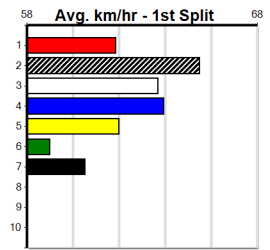

Watchdog Tips: 4 2 1 7 Bet: Box Quinella 1,2,4 (\$10 for 333.33%)

Table with columns: Form Box, Wgt, Dist, Track, Date, Time, BON, Margin, 1st/2nd (Time), PIR, Checked, Comment, W/R, Split 1, S/P, Grade