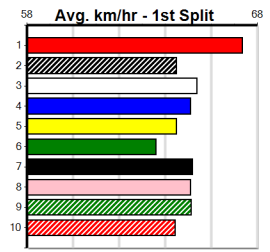

WANNON PARK BINGO WEDNESDAY'S

Distance: 390m, Race Type: Grade 5, Total Prizemoney: $2,925
1st: $1,950, 2nd: $600, 3rd: $300, 4th: $75

TURBO GEORGE (8) has a good record from this draw and he owns a solid 22.39 PB here. FULL SPEED AHEAD (7) is armed with slick mid race pace and she likes to stay wide in her races. KANJJI TANK (6) is racing with confidence at present.

Watchdog Tips: 8 7 6 4 Bet: Win 8

Race 1: BANK ON FRANKIE [5] Good record here but needs it easier, place $9.00. Dog: F, Nov-20. Sire: BERNARDO, Dam: PRINCESS MARJEN. Trainer: Catherine Roberts (Terang). Includes box history and prize details.

Race 2: STROMBOLI [5] Better than his past two, can run a drum $6.50. Dog: BK, Jun-20. Sire: ASTON DEE BEE, Dam: SOMERTON MAY. Trainer: Dallan Klemke (Lara). Includes box history and prize details.

Race 3: MORaine SOFIA [5] Needs to lead, will get crowded, tested $16.00. Dog: WBD, Jul-21. Sire: FULLY LOADED, Dam: MORaine ROSIE. Trainer: Glenn Judd (Noorat). Includes box history and prize details.

Race 4: STRESS TEST [5] Racing well, settles on the speed, keep safe $7.50. Dog: BK, Dec-20. Sire: MY REDEEMER, Dam: MISS ENERGISER. Trainer: Mary Inguanti (Camperdown). Includes box history and prize details.

Race 5: GROVER BALE (NSW)[5] Can miss the kick, may find bother, tough ask $10.00. Dog: RBD, Mar-22. Sire: FERNANDO BALE, Dam: IDRIA BALE. Trainer: Samantha Grenfell (Anakie). Includes box history and prize details.