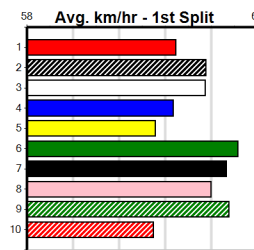

MATKO HIRE

Distance: 390m, Race Type: Grade 5, Total Prizemoney: $2,925
1st: $1,950, 2nd: $600, 3rd: $300, 4th: $75

ROUGE KNIGHT (7) showed plenty of promise in his first prep and he is expected to fire fresh.
SCENIC COURT (6) can come out running and she owns a slick 22.22 PB here. BRIGHT MOON (1) is drawn to get every chance.

Watchdog Tips: 7 6 1 8 Bet: Win 7

Form Box Wgt Dist Track Date Time BON Margin 1st/2nd (Time) PIR Checked Comment W/R Split 1 S/P Grade
BRIGHT MOON (NSW)[5] Handy PB here, settles on the speed, threat $5.50
Owner(s): Green Cloth (SYN), M Augustinus, C Mcleod, J Riddle, M Wishart, J Ferguson
Trainer: Deb Carr (Minerina)

INTUITIVE [5] Capable but will push up the track, risky $10.00
Owner(s): R Mahony
Trainer: Raymond Mahony (Southern Cro)

HARAJUKU LASS [5] Wide runner underneath is a worry, next time $9.00
Owner(s): A Lie
Trainer: Jason Sharp (Lara)

SAINT MICK [5] Tough draw but has the talent, place claims $10.00
Owner(s): P Byrne
Trainer: Narelle Byrne (Koroit)

ABRAXAS BALE (NSW)[5] One paced, gets buried too far back early $21.00
Owner(s): B Wheeler
Trainer: Samantha Grenfell (Anakie)

1

2

3

4

5