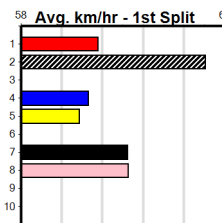

DOWNLOAD THE WATCHDOG APP

Distance: 400m, Race Type: Maiden, Total Prizemoney: \$2,535

1st: \$1,680, 2nd: \$520, 3rd: \$260, 4th: \$75

2

7:21PM

(VIC time)

PAW TABITHA (7) didn't have a lot of luck on debut and she should be much better for the run.
 KANSAS CHIEF (8) is another who was luckless on debut and he may be suited back to this journey.
 ALWAYS LOYAL (6) is a well bred type