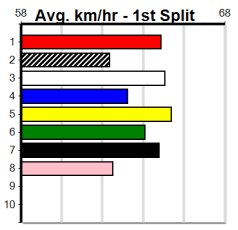

MILLERS MUZZLES

Distance: 400m, Race Type: Grade 5, Total Prizemoney: $2,925
1st: $1,950, 2nd: $600, 3rd: $300, 4th: $75

BLACKPOOL VIPER (4) has raced well here to date and he should be able to pounce on the arm.
PAW NICHOLLS (7) has been brilliant in his past two here and he just needs to step on terms. PAW
LARRY (8) will get a nice cart across early on.

Watchdog Tips:

4 7 8 6 Bet: Win 4

Table for Race 1: ARANDT'S GIRL [5] ME BROS BAD $12.00. Includes fields, trainer info, and winning boxes.

Table for Race 2: RAPIDFIRE FOREST [5] WYNBURN LUCIFER $10.00. Includes fields, trainer info, and winning boxes.

Table for Race 3: CUBAN CIGAR [5] HAVANA MISS $7.50. Includes fields, trainer info, and winning boxes.

Table for Race 4: BLACKPOOL VIPER [5] LOCHINVAR ADORE $3.40. Includes fields, trainer info, and winning boxes.

Table for Race 5: BELLA SUGAR [5] SUGAR HIT HEIDI $8.00. Includes fields, trainer info, and winning boxes.

Table for Race 6: SPRING WATCH (SA)[5] SPRING BLOOM $12.00. Includes fields, trainer info, and winning boxes.

Table for Race 7: PAW NICHOLLS (NSW)[5] FORTUNA BALE $3.60. Includes fields, trainer info, and winning boxes.

Table for Race 8: PAW LARRY (NSW)[5] XAMIRA BALE $6.50. Includes fields, trainer info, and winning boxes.

Table for Race 9: *** NO RESERVE ***. Includes trainer and owner info.

Table for Race 10: *** NO RESERVE ***. Includes trainer and owner info.