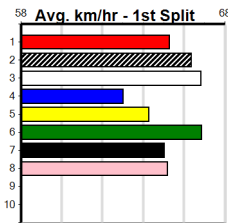

MERV JENNINGS SIGNS DAMSELS DASH

Distance: 460m, Race Type: Grade 5, Total Prizemoney: $2,925

1st: $1,950, 2nd: $600, 3rd: $300, 4th: $75

LADY JULIA (3) is armed with blistering early speed and she should turn for home with a nice break. BLACK SAINT (2) was brilliant at Shepparton last time and she should be prominent throughout. WILD JAZZ (1) is drawn to get every chance.

Watchdog Tips: 3 2 1 4 Bet: Box Quinella 1,2,3 ($10 for 333.33%)

Main table listing 10 races with columns for Form, Box, Weight, Dist, Track, Date, Time, BON, Margin, 1st/2nd (Time), PIR, Checked, Comment, W/R, Split, S/P, Grade, and Winning Boxes.