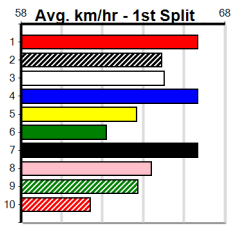

10

10:09PM
(VIC time)

TTS ELECTRICS

Distance: 400m, Race Type: Mixed 6/7, Total Prizemoney: $2,925
1st: $1,950, 2nd: $600, 3rd: $300, 4th: $75

Watchdog Tips: 8 4 7 3 **Bet:** Win 8

1 BLACKPOOL RANGER [6] *Missed the kick in his past few runs, place best*
BK D Jul-22 **ASTON RUPEE** **LOCHINVAR ADORE** **$8.00**
Trainer: Renee Kenyon (Lara)
1st (1) 33.1 400 GEL R10 27-Apr-24 22.81 22.35 3.5LXOEL BALE (23.04) Q/11 . . . 8.45 $5.70 X67
6th (2) 33.2 400 GEL R11 03-May-24 23.53 22.45 16.00TALCOTT BALE (22.45) M/86 . . . 8.73 $12.00 X67
7th (2) 33.2 400 GEL R10 10-May-24 23.54 22.76 5.50LCHILLI SAL (23.19) M/66 . . . 8.76 $14.70 RW
4th (6) 32.6 400 GEL R9 27-Jul-24 23.14 22.66 4.00LFOLLOW THE SUN (22.86) M/23 . . . SW . . . 8.52 $10.60 X67
Owner(s): A Kenyon

2 GO GIZMO GO [6] *Needs to lead, can push up the track, next time*
BK B Jun-21 **GET IT GIZMO** **ZIPPING LYRIC** **$21.00**
Trainer: Kenneth Howat (Plumpton)
6th (4) 24.8 390 BAL R6 06-Jun-24 22.96 21.80 17.00LHOUSE OF TURBO (21.84) M/77 . . . 8.70 $37.30 SH
4th (4) 25.4 350 HVL R7 05-Jul-24 20.06 19.67 4.50LLAMIA DOMINIQUE (19.75) M/3 . . . 6.70 $14.60 T3-RW
4th (2) 25.3 350 HVL R9 12-Jul-24 20.40 19.47 11.00LASTON QUARTZ (19.67) M/5 . . . SW . . . 6.76 $38.70 T3-6
F (1) 25.4 450 BAL R10 28-Jul-24 0.00 25.57 .OUR BOY ROO (26.42) Q/118 . . . SW . . . 6.66 $42.30 T3-6
Owner(s): K Howat

3 BURN AROUND [7] *Strong debut winner, this is harder, still respect*
BK D Dec-22 **BERNARDO** **BLOW ME KISSES** **$7.50**
Trainer: Troy Deglaitis (Moolap)
1st (3) 30.8 400 GEL R2 27-Jul-24 23.00 22.66 3.25LBROWSER (23.22) M/21 . . . 8.66 $4.20 M
Owner(s): MAKES ME HAPPY (SYN), T Deglaitis, T Deglaitis

4 CAPTAIN ALICE (SA)[6] *Quick PB here, can ping the lids, main danger*
BK B Sep-22 **FERAL FRANKY** **SWEET ON ME** **$3.40**
Trainer: Brendan Pursell (Lara)
5th (5) 25.9 525 MEP R10 10-Jul-24 30.77 30.00 5.00LQUEEN AVENGER (30.43) M/3222 . . . 5.19 $4.50 X67H
1st (7) 26.4 400 GEL R10 16-Jul-24 22.53 22.53 4.00LFAST LEGS (22.81) M/11 . . . 8.44 $1.90 7
7th (6) 26.4 400 GEL R10 26-Jul-24 23.27 22.39 11.00LASTON ZINGARA (22.54) M/35 . . . 8.60 $2.90 RW
2nd (3) 26.3 400 GEL R10 02-Aug-24 22.85 22.54 0.75LSIN CITY MARV (22.80) M/12 . . . 8.47 $2.90 X67
Owner(s): The Nineofus (SYN), D Peckham, G Siney, B Schurgott, G Sterzl

5 BIG BOY COOPER [7] *Improving type, this is harder, place claims*
BK D Jul-22 **SH AVATAR** **FAIRYTALE WISH** **$10.00**
Trainer: Clint Capuano (Anakie)
4th (7) 31.0 400 GEL R2 26-Jul-24 23.36 22.39 8.00LMAC AND CHEESE (22.82) M/34 . . . 8.80 $6.20 M
7th (3) 31.1 390 BAL R3 31-Jul-24 23.33 22.17 7.50LBARELLEN SILK (22.82) M/78 . . . 9.07 $10.70 MH
2nd (7) 31.2 400 GEL R2 09-Aug-24 23.18 22.43 2.50LCHEMICAL EROSION (23.02) M/53 . . . 8.77 $15.70 MH
1st (7) 31.1 400 GEL R1 13-Aug-24 23.11 22.63 3.00LMR. PERSONALITY (23.32) M/43 . . . 8.71 $1.80 M
Owner(s): C Capuano