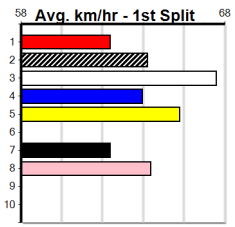

THE BECKLEY CENTRE GEELONG

Distance: 400m, Race Type: Maiden, Total Prizemoney: $2,535
1st: $1,680, 2nd: $520, 3rd: $260, 4th: $75

1
7:00PM
(VIC time)

MAGIC MILEY (8) has had little luck in her two runs to date and she is expected to make amends this time around. GIACOMO (6) is a well bred type and he is likely to have trialled around this circuit. FUEL THE FIRE (5) can settle on the speed.

Watchdog Tips: **8** **6** **5** **3** **Bet:** **Win 8**