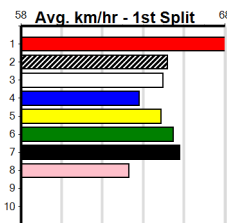

12
10:46PM
(VIC time)

SPORTSBET SAME RACE MULTI

Distance: 400m, Race Type: Grade 5, Total Prizemoney: $2,925
1st: $1,950, 2nd: $600, 3rd: $300, 4th: $75

Watchdog Tips: 7 4 3 8 Bet: Box Quinella 3,4,7 ($10 for 333.33%)

GAYLE BALE (7) has been racing well in stronger company of late and she should have enough pace to cross early on. DAD'S JAM DONUT (4) continues to improve and he will be very strong late. CHESTER DEEDS (3) can run a cheeky race

Main race results table with columns for Form, Box, Weight, Dist, Track, Date, Time, BON, Margin, 1st/2nd (Time), PIR, Checked, Comment, W/R, Split 1, S/P, Grade, and Winning Boxes. Includes races 1-10 with details on horse performance, trainer, and prize money.