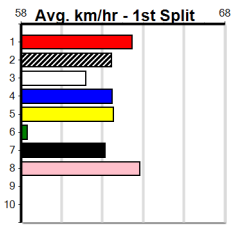

GEELONG PRINTING (0-1 WIN)

Distance: 460m, Race Type: Restricted Win, Total Prizemoney: $2,925
1st: $1,950, 2nd: $600, 3rd: $300, 4th: $75

9

9:48PM

(VIC time)

ASTON BAMFORD (5) has been brilliant in his past two at Ballarat and he looks very well graded in this event. PAW ALEXIS (8) is better than her past two runs and she will get plenty of room early on. ETERNAL WINTER (7) is an improving type

Watchdog Tips:

5

8

7

4

Bet:

Win 5