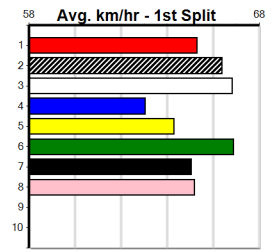

MERV JENNINGS SIGNS DAMSELS DASH

Distance: 460m, Race Type: Grade 5, Total Prizemoney: $2,925
1st: $1,950, 2nd: $600, 3rd: $300, 4th: $75

LADY JULIA (3) is armed with blistering early speed and she should turn for home with a nice break.
BLACK SAINT (2) was brilliant at Shepparton last time and she should be prominent throughout.
WILD JAZZ (1) is drawn to get every chance.

Watchdog Tips: 3 2 1 4 Bet: Box Quinella 1,2,3 ($10 for 333.33%)

1 WILD JAZZ [5] Strong type, scrapes the paint, can threaten $4.80
BK Bitch Jan-22 Sire: SHIMA SHINE Dam: AMARA LUCY
Owner(s): B Alford
Winning Distances: < 300m (0) 300 - 399m (0) 400 - 499m (6) 500 - 599m (2) 600 - 699m (0) > 700m (0)
Winning Weights: 24.9(1) 25.0(1) 25.2(1) 25.3(3) 25.4(1) 26.1(1)
Table with columns: Form, Box, Wgt, Dist, Track, Date, Time, BON, Margin, 1st/2nd (Time), PIR, Checked, Comment, W/R, Split 1, S/P, Grade.
Last 3 wins NOT included above
Prize Best Starts Trk/Dts APM: $36907.50, FSTD, 44-8-10-7, 0-0-0-0, 9094

2 BLACK SAINT (NSW)[5] Placed in both runs here, danger with luck early $7.50
BK Bitch Oct-21 Sire: FLYING RICCIARDO Dam: ARIYA
Owner(s): G Provost
Winning Distances: < 300m (0) 300 - 399m (1) 400 - 499m (4) 500 - 599m (2) 600 - 699m (0) > 700m (0)
Winning Weights: 26.2(2) 26.5(1) 26.6(1) 26.7(1) 26.8(1) 26.9(1)
Table with columns: Form, Box, Wgt, Dist, Track, Date, Time, BON, Margin, 1st/2nd (Time), PIR, Checked, Comment, W/R, Split 1, S/P, Grade.
Last 3 wins NOT included above
Prize Best Starts Trk/Dts APM: $14880.00, 25.85(7)-29.1/24, 21-7-2-3, 2-0-1-1, 6608

3 LADY JULIA [5] Class edge, can pounce on the arm, go close $2.60
F Bitch Apr-22 Sire: BERNARDO Dam: SHORE'S GIRL
Owner(s): T Sinnott
Winning Distances: < 300m (0) 300 - 399m (2) 400 - 499m (7) 500 - 599m (0) 600 - 699m (0) > 700m (0)
Winning Weights: 28.7(3) 28.9(1) 29.0(3) 29.3(1) 29.4(1)
Table with columns: Form, Box, Wgt, Dist, Track, Date, Time, BON, Margin, 1st/2nd (Time), PIR, Checked, Comment, W/R, Split 1, S/P, Grade.
Last 3 wins NOT included above
Prize Best Starts Trk/Dts APM: $27245.00, 26.51(1)-7/6/24, 37-9-6-5, 1-0-0-0, 11228

4 ASTON GOZO [5] Tough draw but has the motor, keep safe $6.00
BKW Bitch May-22 Sire: ASTON DEE BEE Dam: ASTON GWEN
Owner(s): R Borda
Winning Distances: < 300m (0) 300 - 399m (1) 400 - 499m (5) 500 - 599m (1) 600 - 699m (0) > 700m (0)
Winning Weights: 28.5(1) 28.8(1) 28.9(2) 29.0(1) 29.4(2)
Table with columns: Form, Box, Wgt, Dist, Track, Date, Time, BON, Margin, 1st/2nd (Time), PIR, Checked, Comment, W/R, Split 1, S/P, Grade.
Last 3 wins NOT included above
Prize Best Starts Trk/Dts APM: $23158.13, FSTD, 23-7-1-3, 0-0-0-0, 13912

5 MEAL TICKET [5] Needs luck but can explode mid race, place hope $10.00
BK Bitch May-22 Sire: FERNANDO BALE Dam: VEGAS TICKET
Owner(s): G Black
Winning Distances: < 300m (0) 300 - 399m (1) 400 - 499m (4) 500 - 599m (0) 600 - 699m (0) > 700m (0)
Winning Weights: 23.5(2) 23.6(1) 23.9(2)
Table with columns: Form, Box, Wgt, Dist, Track, Date, Time, BON, Margin, 1st/2nd (Time), PIR, Checked, Comment, W/R, Split 1, S/P, Grade.
Last 3 wins NOT included above
Prize Best Starts Trk/Dts APM: $20630.00, 26.00(1)-19/4/24, 34-5-5-5, 3-0-0-0, 8856