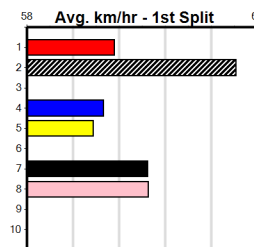

DOWNLOAD THE WATCHDOG APP

Distance: 400m, Race Type: Maiden, Total Prizemoney: $2,535
1st: $1,680, 2nd: $520, 3rd: $260, 4th: $75

PAW TABITHA (7) didn't have a lot of luck on debut and she should be much better for the run.
KANSAS CHIEF (8) is another who was luckless on debut and he may be suited back to this journey. ALWAYS LOYAL (6) is a well bred type

Watchdog Tips: **7** **8** **6** **3** **Bet:** **Win 7**

Form Box	Wgt	Dist	Track	Date	Time	BON	Margin	1st/2nd (Time)	PIR	Checked	Comment	W/R	Split 1	S/P	Grade	
1	OUT TO STAGGER [M] Had a few chances, one paced, prefer others $21.00															
	BEBD Bitch			May-22			Sire: WHISKEY RIOT			Dam: DEADLY BASILISA			Trainer: Chris Reynolds (Little River)			
	Owner(s): Reynolds Cram (SYN), C Reynolds, B Cram															
	Winning Distances: < 300m (0) 300 - 399m (0) 400 - 499m (0) 500 - 599m (0) 600 - 699m (0) > 700m (0)															
	Winning Weights:															
	5th (1)	27.1	390	SHP	R6	03-Jun-24	23.02	21.80	12.00 SUPER SEATTLE (22.25)	M/54				8.86	$39.30	MH
	6th (6)	27.0	390	BAL	R1	12-Jun-24	22.97	22.07	7.50L FLYING PETAL (22.48)	S/75				8.87	$61.00	M
	2nd (3)	26.8	400	GEL	R1	22-Jun-24	23.64	22.83	2.75L BINGO DASH (23.45)	Q/32				8.71	$7.80	M
	5th (2)	27.0	300	HVL	R1	28-Jun-24	17.73	16.68	8.00L DOWN SOUTH GIRL (17.17)	M/7				4.25	$12.80	T3-M
	8th (5)	26.7	400	GEL	R2	02-Jul-24	24.28	22.88	16.00 ASTON SEAN (23.17)	M/77				8.91	$16.30	M
7th (1)	26.4	300	HVL	R1	18-Jul-24	17.68	16.95	5.50L SUGAR ROO (17.31)	M/8				4.18	$33.00	T3-M	
5th (5)	26.8	400	GEL	R1	13-Aug-24	23.47	22.63	5.50L BIG BOY COOPER (23.11)	M/65				8.86	$30.50	M	
Last 3 wins NOT included above																
<table border="1"> <thead> <tr><th>Bx</th><th>1st</th><th>2nd</th><th>3rd</th><th>4th</th><th>5th</th><th>6th</th><th>7th</th><th>8th</th></tr> </thead> <tbody> <tr><td>1</td><td></td><td></td><td></td><td></td><td>1</td><td></td><td></td><td>1</td></tr> <tr><td>2</td><td></td><td></td><td></td><td></td><td></td><td></td><td></td><td></td></tr> <tr><td>3</td><td></td><td></td><td></td><td></td><td></td><td></td><td></td><td></td></tr> <tr><td>4</td><td></td><td></td><td></td><td></td><td></td><td></td><td></td><td></td></tr> <tr><td>5</td><td></td><td></td><td></td><td></td><td></td><td>1</td><td></td><td>1</td></tr> <tr><td>6</td><td></td><td></td><td></td><td></td><td></td><td></td><td></td><td></td></tr> <tr><td>7</td><td></td><td></td><td></td><td></td><td></td><td></td><td></td><td></td></tr> <tr><td>8</td><td></td><td></td><td></td><td></td><td></td><td></td><td></td><td></td></tr> </tbody> </table> <table border="1"> <tr><td>Prize Best</td><td>$320.00</td></tr> <tr><td>Starts</td><td>23.47(5)-13/8/24</td></tr> <tr><td>Trk/Dts</td><td>7-0-1-0</td></tr> <tr><td>APM</td><td>3-0-1-0</td></tr> <tr><td></td><td>256</td></tr> </table>																
2	ASTON VERGARA [M] Far from disgraced last time, can run a drum $7.50															
	LTF Bitch			Aug-21			Sire: ASTON DEE BEE			Dam: ASTON LOPEZ			Trainer: Glenn Campbell (Anakie)			
	Owner(s): R Borda															
	Winning Distances: < 300m (0) 300 - 399m (0) 400 - 499m (0) 500 - 599m (0) 600 - 699m (0) > 700m (0)															
	Winning Weights:															
	F (1)	26.7	400	GEL	R1	27-Jul-24	0.00	22.66	JUST BELIEVE (23.13)	V0					$12.50	M
	3rd (1)	27.0	400	GEL	R2	09-Aug-24	23.22	22.43	3.00L CHEMICAL EROSION (23.02)	Q/22				8.51	$21.20	MH
	Last 3 wins NOT included above															
	<table border="1"> <thead> <tr><th>Bx</th><th>1st</th><th>2nd</th><th>3rd</th><th>4th</th><th>5th</th><th>6th</th><th>7th</th><th>8th</th></tr> </thead> <tbody> <tr><td>1</td><td></td><td></td><td></td><td></td><td></td><td></td><td></td><td></td></tr> <tr><td>2</td><td></td><td></td><td></td><td></td><td></td><td></td><td></td><td></td></tr> <tr><td>3</td><td></td><td></td><td></td><td></td><td></td><td></td><td></td><td></td></tr> <tr><td>4</td><td></td><td></td><td></td><td></td><td></td><td></td><td></td><td></td></tr> <tr><td>5</td><td></td><td></td><td></td><td></td><td></td><td></td><td></td><td></td></tr> <tr><td>6</td><td></td><td></td><td></td><td></td><td></td><td></td><td></td><td></td></tr> <tr><td>7</td><td></td><td></td><td></td><td></td><td></td><td></td><td></td><td></td></tr> <tr><td>8</td><td></td><td></td><td></td><td></td><td></td><td></td><td></td><td></td></tr> </tbody> </table> <table border="1"> <tr><td>Prize Best</td><td>$260.00</td></tr> <tr><td>Starts</td><td>23.22(1)-9/8/24</td></tr> <tr><td>Trk/Dts</td><td>2-0-0-1</td></tr> <tr><td>APM</td><td>1-0-0-1</td></tr> <tr><td></td><td>260</td></tr> </table>															
	3	BACHELOR PARTY [M] Dam was a classy speedster, watch betting $5.00														
BK Dog			Jan-23			Sire: FERNANDO BALE			Dam: IT'S MY PARTY			Trainer: Angela Langton (Anakie)				
Owner(s): CHAMPAGNE PTN (SYN), S Smith, A Langton																
Winning Distances: < 300m (0) 300 - 399m (0) 400 - 499m (0) 500 - 599m (0) 600 - 699m (0) > 700m (0)																
Winning Weights:																
Last 3 wins NOT included above