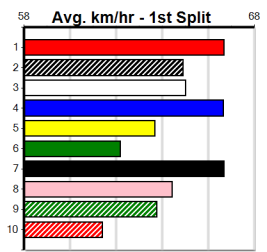

(VIC time)

TTS ELECTRICS

Distance: 400m, Race Type: Mixed 6/7, Total Prizemoney: $2,925
1st: $1,950, 2nd: $600, 3rd: $300, 4th: $75

AUSSIE ZAC (8) hasn't been headed in his past two runs and he should be able to break up the field through the bend. CAPTAIN ALICE (4) owns a sizzling 22.53 PB here and she just needs to time the start. GRACILIS (7) should race well fresh.

Watchdog Tips: **8** **4** **7** **3** **Bet:** **Win 8**

Form Box	Wgt	Dist	Track	Date	Time	BON	Margin	1st/2nd (Time)	PIR	Checked	Comment	W/R	Split 1	S/P	Grade			
1	BLACKPOOL RANGER [6]	Missed the kick in his past few runs, place best	$8.00															
	BK Dog Jul-22	Sire: ASTON RUPEE	Dam: LOCHINVAR ADORE															
	Owner(s): A Kenyon	Trainer: Renee Kenyon (Lara)																
	Winning Distances: < 300m (0) 300 - 399m (0) 400 - 499m (2) 500 - 599m (0) 600 - 699m (0) > 700m (0)																	
	Winning Weights: 33.1(2)																	
	2nd (1)	32.8	400	GEL	R1	15-Mar-24	23.28	22.46	7.00L BLAZER BALE (22.79)	M/22	.	.	.	8.56	$5.00 M			
	8th (3)	32.6	400	GEL	R1	29-Mar-24	24.02	22.41	21.00 LEO BALE (22.60)	M/27	.	.	.	8.45	$15.40 M			
	1st (6)	33.1	400	GEL	R3	16-Apr-24	22.94	22.64	0.75L JAIRON BALE (22.98)	Q/11	.	.	.	8.31	$5.90 M			
	1st (1)	33.1	400	GEL	R10	27-Apr-24	22.81	22.35	3.5L XOEL BALE (23.04)	Q/11	.	.	.	8.45	$5.70 X67			
	6th (2)	33.2	400	GEL	R11	03-May-24	23.53	22.45	16.00 TALCOTT BALE (22.45)	M/86	.	.	.	8.73	$12.00 X67			
7th (2)	33.2	400	GEL	R10	10-May-24	23.54	22.76	5.50L CHILLI SAL (23.19)	M/66	.	.	.	8.76	$14.70 RW				
4th (6)	32.6	400	GEL	R9	27-Jul-24	23.14	22.66	4.00L FOLLOW THE SUN (22.86)	M/23	.	SW	.	8.52	$10.60 X67				
Last 3 wins NOT included above																		
Prize Best Starts Trk/Dts APM														$3545.00	22.81(1)-27/4/24	7-2-1-0	7-2-1-0	2053

Form Box	Wgt	Dist	Track	Date	Time	BON	Margin	1st/2nd (Time)	PIR	Checked	Comment	W/R	Split 1	S/P	Grade			
2	GO GIZMO GO [6]	Needs to lead, can push up the track, next time	$21.00															
	BK Bitch Jun-21	Sire: GET IT GIZMO	Dam: ZIPPING LYRIC															
	Owner(s): K Howat	Trainer: Kenneth Howat (Plumpton)																
	Winning Distances: < 300m (0) 300 - 399m (0) 400 - 499m (2) 500 - 599m (0) 600 - 699m (0) > 700m (0)																	
	Winning Weights: 24.6(1) 25.6(1)																	
	2nd (2)	24.2	400	GEL	R9	16-Apr-24	23.04	22.64	5.50L BLACKPOOL WINNIE (22.68)	M/22	.	.	.	8.61	$48.90 7			
	2nd (7)	24.4	400	GEL	R9	30-Apr-24	23.23	22.73	2.75L GROVER BALE (23.04)	M/12	.	.	.	8.54	$16.00 7			
	1st (4)	24.6	400	GEL	R9	07-May-24	22.85	22.58	0.75L DAPHNEE'S GOLD (22.89)	Q/11	.	SW	.	8.42	$31.20 7			
	5th (4)	24.9	400	GEL	R10	21-May-24	23.23	22.48	5.50L YAALA JUNIOR (22.87)	M/36	.	.	.	8.67	$24.20 RW			
	6th (4)	24.8	390	BAL	R6	06-Jun-24	22.96	21.80	17.00 HOUSE OF TURBO (21.84)	M/77	.	.	.	8.70	$37.30 SH			
4th (4)	25.4	350	HVL	R7	05-Jul-24	20.06	19.67	4.50L LAMIA DOMINIQUE (19.75)	M/3	.	.	.	6.70	$14.60 T3-RW				
4th (2)	25.3	350	HVL	R9	12-Jul-24	20.40	19.47	11.00 ASTON QUARTZ (19.67)	M/5	.	SW	.	6.76	$38.70 T3-6				
F (1)	25.4	450	BAL	R10	28-Jul-24	0.00	25.57	. OUR BOY ROO (26.42)	Q/118	.	SW	.	6.66	$42.30 T3-6				
Last 3 wins NOT included above																		
1st (8)	25.6	400	GEL	R2	11-Jul-23	23.37	22.64	0.50L SQUIGGLY SAM (23.40)	M/11	.	.	.	8.66	$9.80 M				
Prize Best Starts Trk/Dts APM														$6630.00	22.85(4)-7/5/24	51-2-9-3	37-2-9-3	1618