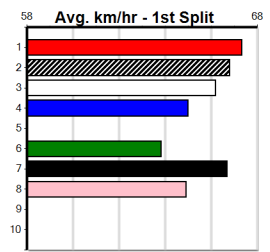

TOPCAT VIDEO PRODUCTIONS

Distance: 400m, Race Type: Mixed 4/5, Total Prizemoney: $3,360
1st: $2,250, 2nd: $690, 3rd: $345, 4th: $75

FIFTY SHORT (1) has a ridiculous turn of foot once balanced and he should be able to hold the early lead. SERIAL STICKER (2) is unbeaten in five runs to date and he faces his toughest test, while NEED A PILOT (8) was brilliant last time and is value

Watchdog Tips: 1 2 8 4 **Bet:** Win 1

	Form Box	Wgt Dist Track	Date	Time	BON	Margin	1st/2nd (Time)	PIR	Checked	Comment	W/R	Split 1	S/P	Grade
1	FIFTY SHORT [4] Explodes soon after box rise, runs time, yes $4.80													
	RBD Dog Nov-21 Sire: ORSON ALLEN Dam: SUMMER SKYE Trainer: Kevin Turner (Lara)													
	Owner(s): K Turner													
	Winning Distances: < 300m (0) 300 - 399m (6) 400 - 499m (3) 500 - 599m (0) 600 - 699m (0) > 700m (0)													
	Winning Weights: 31.1(2) 31.2(4) 31.3(2) 31.4(1)													
	4th (2) 31.4 350 GRA R9 16-Jun-24 20.25 19.89 3.00L SHORT AND STUMPY (20.03) 663 663 4.13 $8.00 NG													
	6th (2) 31.4 350 GRA R9 22-Jun-24 20.54 20.05 2.75L BOKARM BULL (20.34) 776 776 3.72 $1.35 X45													
	6th (4) 30.9 350 GRA R7 30-Jun-24 20.30 19.83 4.00L NANGAR GYPSY (20.02) 346 346 4.11 $2.40 5													
	2nd (3) 31.0 450 GRA R6 10-Jul-24 25.32 25.23 1.00L FIELD DAY (25.24) 311 311 8.95 $7.00 SH													
	3rd (3) 31.1 450 GRA R8 17-Jul-24 25.30 25.11 2.50L JOURNEY BEYOND (25.11) 512 512 8.91 $9.00 GRP3													
4th (5) 31.2 350 HVL R6 28-Jul-24 19.51 19.29 3.25L ZIPPING GRYLIS (19.29) M/2 . . . 6.53 $3.20 X45														
1st (8) 31.2 350 HVL R10 04-Aug-24 19.11 18.94 0.75L DESCRIPTION (19.15) Q/2 . . . SW . 6.46 $2.60 SH														
3rd (1) 31.2 350 HVL R10 11-Aug-24 19.07 19.01 1.00L ZIPPING GRYLIS (19.01) M/1 . . . . 6.43 $18.40 SF														
Last 3 wins NOT included above														
1st (3) 31.4 400 GEL R4 05-Apr-24 22.48 22.48 1.75L WRONG BIAS (22.60) M/32 . . . SW . 8.36 $8.00 X45														
1st (4) 31.1 350 HVL R6 05-May-24 19.14 19.09 1.25L ACID TEST (19.23) Q/2 . . . . 6.42 $1.40 5														
1st (4) 31.3 350 GRA R11 04-Jun-24 19.96 19.95 5.50L ISURAVA (20.33) 211 211 . . . . 4.04 $2.80 X45														
<table border="1" style="font-size: 0.8em;"> <thead> <tr><th colspan="8">Box History</th></tr> <tr><th>Bx</th><th>1st</th><th>2nd</th><th>3rd</th><th>4th</th><th>5th</th><th>6th</th><th>7th</th><th>8th</th></tr> </thead> <tbody> <tr><td>1</td><td></td><td></td><td></td><td></td><td></td><td></td><td></td><td></td></tr> <tr><td>2</td><td>1</td><td></td><td></td><td>1</td><td>2</td><td>1</td><td></td><td></td></tr> <tr><td>3</td><td>2</td><td>1</td><td>2</td><td></td><td></td><td></td><td></td><td></td></tr> <tr><td>4</td><td>3</td><td></td><td>2</td><td>2</td><td></td><td>1</td><td></td><td></td></tr> <tr><td>5</td><td></td><td></td><td>1</td><td>2</td><td></td><td></td><td></td><td>1</td></tr> <tr><td>6</td><td></td><td></td><td>1</td><td></td><td></td><td></td><td></td><td></td></tr> <tr><td>7</td><td>1</td><td></td><td></td><td></td><td></td><td></td><td></td><td></td></tr> <tr><td>8</td><td>2</td><td></td><td>1</td><td></td><td></td><td></td><td></td><td></td></tr> <tr><td colspan="8">Prize Best $26105.00</td></tr> <tr><td colspan="8">Starts 22.48(3)-5/4/24</td></tr> <tr><td colspan="8">Trk/Dts 29-9-1-9</td></tr> <tr><td colspan="8">APM 5-1-0-2 14716</td></tr> </tbody> </table>														
2	SERIAL STICKER (NSW)[5] Unbeaten, star on the rise, danger if steps $1.90													
	BK Dog Mar-22 Sire: MEPUNGA CRUZER Dam: KISSING CARTER Trainer: Brendan Pursell (Lara)													
	Owner(s): A Mcvicker													
	Winning Distances: < 300m (0) 300 - 399m (0) 400 - 499m (5) 500 - 599m (0) 600 - 699m (0) > 700m (0)													
	Winning Weights: 32.5(0) 33.0(1) 33.4(1) 33.5(2)													
	1st (7) 32.5 400 GEL R2 03-May-24 22.78 22.45 1.5L ROOFTOP SHOUT (22.88) M/21 . . . SW . 8.46 $1.90 MH													
	1st (7) 33.0 400 GEL R5 10-May-24 22.90 22.76 2.25L ZIPPING TANDER (23.06) M/11 . . . . 8.53 $4.10 MF													
	1st (3) 33.5 400 GEL R10 28-Jun-24 22.38 22.38 2.75L NATALIE BALE (22.56) Q/11 . . . . 8.26 $5.90 X67													
	1st (8) 33.5 460 GEL R6 19-Jul-24 25.56 25.17 3.5L RIVIERA BALE (25.81) Q/111 . . . . 6.46 $2.20 5													
	1st (6) 33.4 460 GEL R8 02-Aug-24 26.05 26.02 0.25L ICE BATH FORTH (26.06) M/322 . . . . 6.71 $2.00 X45													
Last 3 wins NOT included above