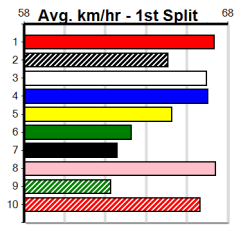

HEALESVILLE FOOTBALL NETBALL CLUB

Distance: 350m, Race Type: Grade 5 T3, Total Prizemoney: $1,530
1st: $1,000, 2nd: $320, 3rd: $160, 4th: $50

7

12:49PM

(VIC time)

ON THE COIN (2) has recorded solid placings in 2 of his last 3 starts and he may prove hard to hold out in this. ROMENA CHARM (3) can come out running in her races and she may give a big sight if she can find the lure here.

Watchdog Tips:

2

3

5

8

Bet:

Win 2