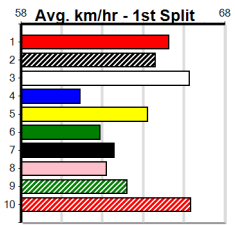

STRAIGHT RACING...GREAT RACING

Distance: 300m, Race Type: Tier 3 - Grade 7, Total Prizemoney: $1,530
1st: $1,000, 2nd: $320, 3rd: $160, 4th: $50

9

1:37PM

(VIC time)

MISCHKE (6) can be a bit hit or miss early in her races but she has plenty of talent and will be the one to beat here if she can step on even terms. CALAMITY KAIT (3) can race on the speed from box rise in this and looks like the main danger.

Watchdog Tips:

6

3

5

1

Bet:

Win 6