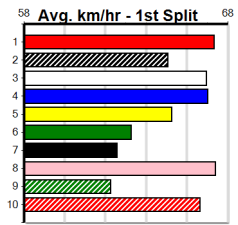

HEALESVILLE FOOTBALL NETBALL CLUB

Distance: 350m, Race Type: Grade 5 T3, Total Prizemoney: $1,530
1st: $1,000, 2nd: $320, 3rd: $160, 4th: $50

7
12:49PM
(VIC time)

Watchdog Tips: **0 0 0 0** Bet: **.**