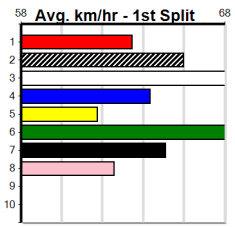

PITSTOP MOWER REPAIRS

Distance: 300m, Race Type: Tier 3 - Grade 6, Total Prizemoney: $1,530
1st: $1,000, 2nd: $320, 3rd: $160, 4th: $50

10

1:52PM

(VIC time)

PAW WALDO (7) can explode once fully balanced in his races and he may prove hard to hold out in this. WALTZING BLAZE (6) has shown good speed in his recent placings and can challenge. SHOCK AND AWE (2) will find this much easier than her last few.

Watchdog Tips: **7** **6** **2** **3** **Bet:** **Box Quinella 2,6,7 ($10 for 333.33%)**