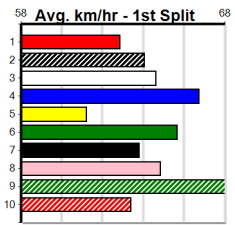

Healesville

MR HUMMER LIMOS (2-3 WINS)

Distance: 350m, Race Type: Tier 3 - Restricted Win, Total Prizemoney: \$1,530
1st: \$1,000, 2nd: \$320, 3rd: \$160, 4th: \$50

5

12:15 PM

(VIC time)

BROADY BOB (4) recorded a solid all the way win here last start and he looks like the one they need to beat again. DOWN SOUTH GIRL (8) is better suited to an inside draw but she has more than enough talent to challenge in this.