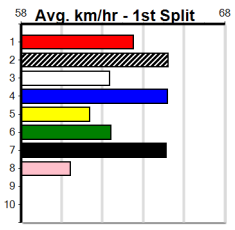

Healesville

JASON McKEOWN PHOTOGRAPHY

Distance: 350m, Race Type: Tier 3 - Maiden, Total Prizemoney: $1,530
1st: $1,000, 2nd: $320, 3rd: $160, 4th: $50

2

11:23AM

(VIC time)

GONE FOR GOOD (6) has produced some solid trials here in recent times and he should only need to keep his mind on the job to salute in this. LUCKY INDEED (2) has recorded handy placings in 2 of her last 3 starts and looks like the danger.

Watchdog Tips: **6** **2** **3** **4** **Bet:** **Trifecta 6/2,3/2,3,4 ($10 - 250%)**