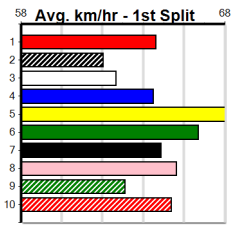

Healesville

"THE SHED" @ Healesville Greys

Distance: 300m, Race Type: Grade 5 T3, Total Prizemoney: $1,530
1st: $1,000, 2nd: $320, 3rd: $160, 4th: $50

4

11:59AM

(VIC time)

NEW WAVE WHINE (6) ran a top placing here first up from a spell last start and he may prove to be a bit too classy for his rivals today. GARY KNEW IT (1) is drawn to race on the speed from the outset and can be prominent throughout.

Watchdog Tips: **6** **1** **5** **4** **Bet:** **Box Trifecta 1,4,5,6 ($10 for 41.67%)**