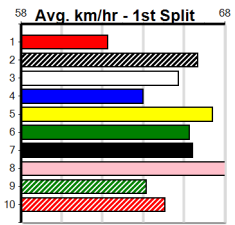

MONTROSE IGA LIQUOR

Distance: 350m, Race Type: Grade 5 T3, Total Prizemoney: $1,530
1st: $1,000, 2nd: $320, 3rd: $160, 4th: $50

6

12:34PM
(VIC time)

GET A GRIP (7) recorded a fast 19.42 win here 4 starts back and he looks awfully hard to beat in this. BANDERILLERO (4) can explode once into full stride and he can make his presence felt with an ounce of luck in the early stages.

Watchdog Tips: **7** **4** **5** **8** **Bet:** **Win 7**