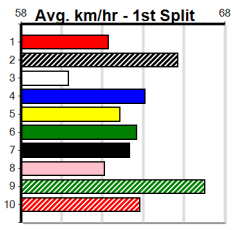

GORSKI ENGINEERING

Distance: 350m, Race Type: Tier 3 - Grade 7, Total Prizemoney: $1,530
1st: $1,000, 2nd: $320, 3rd: $160, 4th: $50

3

11:39AM
(VIC time)

PIA BELLA (2) can show good early speed and looks like the one to beat after her solid last start placing here. ALL ON MERRETT (7) recorded a handy placing before a solid recent 300m trial here and he can make his presence felt.

Watchdog Tips:

2

7

1

5

Bet:

Win 2