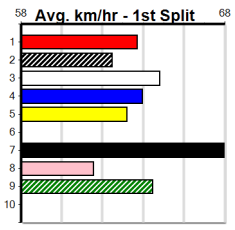

SPORTSBET GREEN TICKS

Distance: 300m, Race Type: Tier 3 - Maiden, Total Prizemoney: $1,530
1st: $1,000, 2nd: $320, 3rd: $160, 4th: $50

1

11:08AM
(VIC time)

FULL OF FUN (7) has produced good efforts in much tougher races in her first 2 starts and she looks like the one they need to beat today. DEMONIC SPIRIT (3) has been smartly placed in his last 2 starts and looks like the main danger here.

Watchdog Tips: **7** **3** **2** **6** Bet: **Win 7**