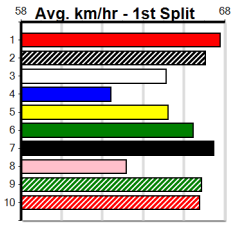

ENG HVL 2024-08-19

OUTER EAST FOOTBALL NETBALL COMP

Distance: 300m, Race Type: Grade 5 T3, Total Prizemoney: \$1,530
1st: \$1,000, 2nd: \$320, 3rd: \$160, 4th: \$50

11

2:19PM

(VIC time)

FIDDLES (1) recorded a solid all the way win here last start and he is drawn to make every post a winner in this. YELICH (2) can race on the speed from the outset here and he could make his presence felt throughout.