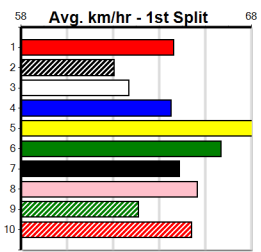

"THE SHED" @ Healesville Greys

4

Distance: 300m, Race Type: Grade 5 T3, Total Prizemoney: $1,530
1st: $1,000, 2nd: $320, 3rd: $160, 4th: $50

11:59AM

(VIC time)

Watchdog Tips:

Bet:

Form Box	Wgt	Dist	Track	Date	Time	BON	Margin	1st/2nd (Time)	PIR	Checked	Comment	WR	Split 1	S/P	Grade

GARY KNEW IT [5]

BK Dog Mar-22 **Sire: FERNANDO BALE** **Dam: ANASTASIA** **Trainer: Kathrynne Tabb (Lara)**

Owner(s): S Randle
Winning Distances: < 300m (0) 300 - 399m (3) 400 - 499m (0) 500 - 599m (0) 600 - 699m (0) > 700m (0)
Winning Weights: 27.2(1) 28.2(1) 28.3(1)

7th (2)	28.3	300	HVL	R2	14-Jun-24	17.35	16.83	4.75L COLD THAT NIGHT (17.03)	M/4	.	.	.	3.99	$9.40	T3-5
7th (7)	27.9	300	HVL	R10	16-Jun-24	17.22	16.69	5.50L SHA TIN KING (16.85)	M/7	.	.	.	4.23	$38.50	5
5th (5)	28.0	300	HVL	R11	01-Jul-24	17.32	16.87	5.50L QUILLA REEF (16.93)	M/4	.	.	.	4.02	$18.40	T3-5
3rd (1)	28.4	300	HVL	R10	10-Jul-24	17.21	16.99	3.00L DINOSAUR DEANO (17.00)	M/3	.	.	.	4.04	$15.90	T3-5
4th (2)	28.4	300	HVL	R10	18-Jul-24	17.07	16.95	2.00L CLARK (16.95)	M/2	.	.	.	3.95	$40.50	T3-5
5th (1)	28.3	300	HVL	R12	26-Jul-24	17.29	16.76	4.75L HOLTORF BALE (16.97)	M/7	.	.	.	4.16	$5.10	T3-5
4th (5)	28.7	300	HVL	R4	02-Aug-24	17.39	16.98	4.50L FINLEY BALE (17.08)	M/5	.	.	.	4.14	$3.30	T3-5
2nd (2)	28.9	300	HVL	R5	12-Aug-24	17.15	16.88	4.00L TWO WAY GLASS (16.88)	M/2	.	.	.	3.98	$2.00	5

Last 3 wins NOT included above

1st (5)	27.2	300	HVL	R2	03-May-24	17.18	16.90	2.75L DALE'S CORNER (17.37)	Q/1	.	.	.	3.95	$2.10	T3-M
1st (3)	28.3	300	HVL	R2	31-May-24	17.03	16.66	0.50L RAPIDFIRE LAYLA (17.06)	Q/1	.	SW	.	3.94	$6.50	T3-7
1st (6)	28.2	300	HVL	R11	07-Jun-24	17.01	16.73	1.00L DONEGAL EXPRESS (17.07)	M/1	.	.	.	3.97	$3.20	T3-6

Box History

Bx	1st	2nd	3rd	4th	5th	6th	7th	8th
1	1	1	1	1				
2	2	1	1	1			1	
3	1	2						
4								
5	1			2	1	1		
6	1		1	1	1			1
7		1						1
8			1					

Prize Best Starts $6000.00
17.01(6)-7/6/24
Trk/Dts 24-3-5-5
APM 17-3-3-3
3422

WHIZZER [5]

WBK Dog Apr-21 **Sire: WHISKEY RIOT** **Dam: LEKTRA MISS** **Trainer: Loren Dalziel (Longwarry)**

Owner(s): J Belsham
Winning Distances: < 300m (0) 300 - 399m (2) 400 - 499m (2) 500 - 599m (0) 600 - 699m (0) > 700m (0)
Winning Weights: 28.9(1) 29.0(1) 30.1(1) 30.5(1)

1st (2)	30.5	350	TRA	R4	13-May-24	19.97	19.97	4.25L JAYVILLE ZOE (20.26)	S/21	.	.	.	6.76	$2.00	5
6th (5)	30.2	350	TRA	R4	29-May-24	20.38	19.62	4.00L MIKE'S TIGER (20.10)	S/88	.	.	.	6.90	$8.10	5
6th (2)	29.9	350	TRA	R4	03-Jun-24	20.94	20.25	4.00L UNO PEANUT (20.67)	S/76	.	.	.	6.96	$2.20	5
3rd (7)	29.7	300	HVL	R4	07-Jun-24	17.20	16.73	2.50L EVIL EDNA (17.02)	S/7	.	.	.	4.19	$5.50	T3-5
4th (5)	29.8	300	HVL	R3	14-Jun-24	17.15	16.83	4.75L MALO MAGIC (16.83)	S/7	.	.	.	4.07	$12.20	T3-5
8th (3)	29.3	300	HVL	R3	01-Jul-24	17.63	16.87	9.00L MAGIC MOON CHILD (17.03)	S/7	.	V14	.	4.17	$5.80	T3-5
3rd (3)	29.4	300	HVL	R4	02-Aug-24	17.21	16.98	2.00L FINLEY BALE (17.08)	S/7	.	.	.	4.19	$20.10	T3-5
3rd (6)	29.5	300	HVL	R4	09-Aug-24	17.21	16.90	2.75L ASIA (17.03)	M/6	.	.	.	4.12	$3.80	T3-5

Last 3 wins NOT included above

1st (1)	28.9	425	BEN	R1	19-Apr-23	24.56	24.19	1.25L REDSHIRT UNIFORM (24.64)	S/111	.	SW	.	6.77	$23.80	T3-M
1st (7)	29.0	425	BEN	R4	26-Apr-23	24.08	24.06	4.50L YELLOWHAMMER (24.40)	Q/111	.	.	.	6.61	$7.80	7
1st (8)	30.1	350	TRA	R3	15-Apr-24	19.87	19.87	8.00L DEVIL IN ME (20.42)	M/11	.	SW	.	6.68	$11.40	6G