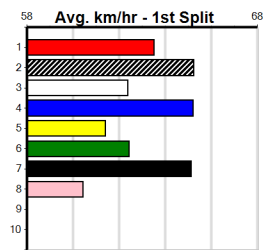

Watchdog Tips:

Bet:

Form Box	Wgt	Dist	Track	Date	Time	BON	Margin	1st/2nd (Time)	PIR	Checked	Comment	W/R	Split 1	S/P	Grade

1

MIA MASTER [M]
BK Bitch Sep-22 Sire: ZACK MONELLI Dam: CIMARRON STRIP
Owner(s): G Masterson Trainer: Grant Masterson (Tyabb)
Winning Distances: < 300m (0) 300 - 399m (0) 400 - 499m (0) 500 - 599m (0) 600 - 699m (0) > 700m (0)
Winning Weights:
6th (2) 27.4 350 TRA R1 17-Apr-24 20.40 19.73 10.00 POSH PAWS (19.73) S/66 6.85 $21.00 M
3rd (3) 27.1 350 TRA R1 10-May-24 20.42 19.55 11.00 DUNSMORE FLYER (19.66) M/23 6.64 $7.60 M
2nd (2) 27.3 390 SHP R1 16-May-24 22.72 22.11 0.75L BILLY SPANNER (22.66) M/22 8.77 $3.30 M
7th (5) 26.7 300 HVL R1 21-Jun-24 17.85 16.81 7.50L DISCO GIZMO (17.32) M/6 4.22 $7.60 T3-M
6th (7) 26.1 350 TRA R1 10-Jul-24 20.85 19.79 9.00L GOT FLAIR (20.23) M/455 6.90 $8.50 M
8th (2) 26.5 300 HVL R1 23-Jul-24 17.79 16.72 6.00L PROVOCATION (17.38) M/4 SW 4.12 $7.30 T3-M
6th (8) 26.7 300 HVL R1 30-Jul-24 17.82 16.89 4.50L LITTLE GLADYS (17.51) S/7 4.38 $11.00 T3-M
Last 3 wins NOT included above

Box History

Bx	1st	2nd	3rd	4th	5th	6th	7th	8th
1								
2	1					1		1
3			1					
4								
5							1	
6								
7							1	
8							1	

Prize Best	$580.00
Starts	FSTD
Trk/Dts	7-0-1-1
APM	0-0-0-0
	348

2

LUCKY INDEED [M]
WF Bitch May-22 Sire: ALLEN DEED Dam: HUFFLE PUFFLE
Owner(s): M Ebeyer Trainer: David Plumridge (Scoresby)
Winning Distances: < 300m (0) 300 - 399m (0) 400 - 499m (0) 500 - 599m (0) 600 - 699m (0) > 700m (0)
Winning Weights:
2nd (4) 26.4 300 HVL R2 21-Jul-24 17.41 16.52 1.5L CHOJI AKIMICHI (17.30) M/2 4.13 $6.10 M
8th (3) 26.2 350 HVL R1 28-Jul-24 20.53 19.29 13.00 MYSTERY TERMS (19.63) M/8 7.08 $34.60 MH
2nd (6) 26.0 350 HVL R1 02-Aug-24 20.02 19.11 1.25L I'M A TREASURE (19.94) M/3 6.81 $8.30 T3-M
6th (2) 26.0 400 WGL R1 06-Aug-24 24.09 22.37 19.00 FILL YOUR BOOTS (22.77) M/66 9.22 $12.80 M
3rd (8) 26.1 350 HVL R2 09-Aug-24 19.96 19.57 1.75L YOU MOWGLI (19.85) Q/4 6.76 $13.40 T3-M
Last 3 wins NOT included above

Box History

Bx	1st	2nd	3rd	4th	5th	6th	7th	8th
1								
2						1		
3								1
4	1							
5								
6	1							
7								
8			1					

Prize Best	$1000.00
Starts	19.96(8)-9/8/24
Trk/Dts	5-0-2-1
APM	3-0-1-1
	1000

3

MAD APPLE [M]
WBK Dog Nov-22 Sire: HOOKED ON SCOTCH Dam: NEBRASKA NELL
Owner(s): J Sharp Trainer: Jason Sharp (Lara)
Winning Distances: < 300m (0) 300 - 399m (0) 400 - 499m (0) 500 - 599m (0) 600 - 699m (0) > 700m (0)
Winning Weights:
4th (8) 33.5 425 BEN R1 19-Jul-24 24.88 23.78 4.50L DERNANCOURT (24.57) M/244 6.74 $6.50 M
4th (1) 33.7 400 GEL R1 26-Jul-24 23.12 22.39 9.50L REPRESENT (22.46) M/54 8.77 $8.20 M
5th (4) 33.7 400 GEL R2 09-Aug-24 23.51 22.43 7.00L CHEMICAL EROSION (23.02) M/65 8.95 $5.30 MH
Last 3 wins NOT included above

Box History

Bx	1st	2nd	3rd	4th	5th	6th	7th	8th
1								
2				1				
3								
4					1			
5								
6								
7								
8					1			

Prize Best	$150.00
Starts	FSH
Trk/Dts	3-0-0-0
APM	0-0-0-0
	150