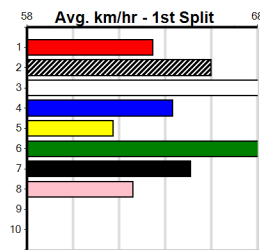

PITSTOP MOWER REPAIRS

Distance: 300m, Race Type: Tier 3 - Grade 6, Total Prizemoney: $1,530
1st: $1,000, 2nd: $320, 3rd: $160, 4th: $50

Watchdog Tips:

Bet:

Table with columns: Form Box, Wgt, Dist, Track, Date, Time, BON, Margin, 1st/2nd (Time), PIR, Checked, Comment, W/R, Split 1, S/P, Grade

SNOWFEST [6]
WBD Bitch May-22
Sire: FERNANDO BALE Dam: EYE WILL REIGN
Trainer: Tristan Dales (Drouin)
Winning Distances: < 300m (0) 300 - 399m (1) 400 - 499m (1) 500 - 599m (0) 600 - 699m (0) > 700m (0)
Winning Weights: 27.2(1) 28.2(1)
1st (1) 28.2 395 TRA R2 17-May-24 22.70 21.87 2.25L PAW HUNTER (22.85) Q/111 SW 3.77 $1.90 M
7th (2) 27.7 400 WGL R9 28-May-24 23.62 22.34 8.00L ASTON IMAGE (23.08) M/66 8.79 $8.10 X67
1st (8) 27.2 435 SLE R4 17-Jul-24 24.91 24.54 1.25L VIENNA GOLD (24.99) M/111 5.29 $15.70 7
4th (4) 27.0 515 SAP R11 22-Jul-24 30.83 29.48 20.00 VAN WYCK (29.48) M/4454 5.19 $20.50 X67H
8th (7) 27.2 460 WGL R5 26-Jul-24 26.79 25.84 9.00L EMPTY YOUR MIND (26.18) M/347 6.61 $9.70 X67
7th (8) 26.7 460 WGL R10 02-Aug-24 26.81 25.82 8.50L SUPERIOR MONIQUE (26.23) M/668 6.73 $8.20 RW
6th (2) 26.7 435 SLE R9 07-Aug-24 25.34 24.38 10.00 DR. GILLIAN (24.68) Q/356 5.33 $21.60 6G
Last 3 wins NOT included above
Box History
Prize Best $3705.00
Starts FSH 7-2-0-0
Trk/Dts 0-0-0-0
APM 3033

SHOCK AND AWE [6]
BD Bitch Apr-22
Sire: ORSON ALLEN Dam: CULLQUIN CERSEI
Trainer: Shara Quinlan (Rushworth)
Winning Distances: < 300m (0) 300 - 399m (1) 400 - 499m (1) 500 - 599m (0) 600 - 699m (0) > 700m (0)
Winning Weights: 26.4(1) 26.9(1)
3rd (4) 26.6 390 BAL R9 22-May-24 22.47 21.85 1.25L RUXTON SPICE (22.38) Q/44 8.56 $2.50 X67
3rd (7) 26.7 350 HVL R9 26-May-24 19.51 18.89 0.75L SUMMER KOBIE (19.47) Q/2 6.60 $4.50 RW
6th (3) 26.2 450 BAL R4 12-Jun-24 26.12 25.31 12.00 XISAN BALE (25.31) M/465 6.66 $9.40 X67
2nd (2) 26.5 350 HVL R4 16-Jun-24 19.62 19.07 4.50L I'M WHAT'S NEXT (19.30) M/2 6.57 $11.90 RW
4th (8) 26.8 500 BEN R6 21-Jun-24 28.68 27.95 11.00 HOLDEN BALE (27.95) M/434 6.75 $19.00 RWH
7th (3) 26.7 500 BEN R5 28-Jun-24 28.94 27.83 16.00 HOLDEN BALE (27.83) M/766 7.07 $45.20 RWF
2nd (5) 27.0 450 SHP R10 04-Jul-24 25.80 25.50 3.5L IRON TYSON (25.56) M/223 6.67 $6.30 T3-RW
8th (7) 27.1 525 MEP R11 10-Jul-24 31.22 30.00 14.00 TAMMY MCIVOR (30.27) M/5888 5.22 $67.70 X67H
Last 3 wins NOT included above
1st (2) 26.9 425 BEN R1 31-Jan-24 24.86 23.94 0.50L PROJECT MAYHEM (24.89) M/531 6.73 $4.00 M
1st (3) 26.4 390 SHP R2 29-Feb-24 22.45 22.06 1.5L GUNAI LILLY (22.54) M/32 8.67 $7.50 7
Box History
Prize Best $10205.00
Starts FSH 16.80(2)-6/12/23
Trk/Dts 33-2-10-8
APM 2-0-1-1 4454