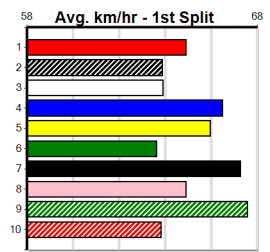

CENTRAL SCAFFOLDS

Distance: 350m, Race Type: Grade 5 T3, Total Prizemoney: $1,530
1st: $1,000, 2nd: $320, 3rd: $160, 4th: $50

Watchdog Tips:

Bet:

Table with columns: Form Box, Wgt, Dist, Track, Date, Time, BON, Margin, 1st/2nd (Time), PIR, Checked, Comment, W/R, Split 1, S/P, Grade

VIKING [5]
F Dog Feb-21 Sire: KAYDA SHAE Dam: LITTLE BIDDY
Owner(s): Eye Candy (SYN), C Wilk, K Gorman
Trainer: Christian Wilk (Tanjil South)
Winning Distances: < 300m (0) 300 - 399m (7) 400 - 499m (3) 500 - 599m (0) 600 - 699m (0) > 700m (0)
Box History table and Prize Best Starts Trk/Dts APM

THANK YOU TOMMY [5]
BEBD Dog Oct-21 Sire: TOMMY SHELBY Dam: SNOOKY
Owner(s): S Donlon
Trainer: Sheila Donlon (Burnbank)
Winning Distances: < 300m (0) 300 - 399m (0) 400 - 499m (7) 500 - 599m (1) 600 - 699m (0) > 700m (0)
Box History table and Prize Best Starts Trk/Dts APM

LOYALTY CARD [5]
BK Dog Jun-21 Sire: HASTEN SLOWLY Dam: FOREVER MERRY
Owner(s): B Grant
Trainer: Margery Quick (Haddon)
Winning Distances: < 300m (0) 300 - 399m (6) 400 - 499m (1) 500 - 599m (0) 600 - 699m (0) > 700m (0)
Box History table and Prize Best Starts Trk/Dts APM

CRACKERJACK JET [5]
BK Dog Nov-20 Sire: BERNARDO Dam: MAXIMUM OAKS
Owner(s): G Hammerstein
Trainer: Grant Hammerstein (Kinglake We)
Winning Distances: < 300m (0) 300 - 399m (7) 400 - 499m (8) 500 - 599m (0) 600 - 699m (0) > 700m (0)
Box History table and Prize Best Starts Trk/Dts APM

DA VINCI [5]
BK Dog Oct-21 Sire: BARCIA BALE Dam: OFTEN IMITATED
Owner(s): B Sykes
Trainer: Bryan Sykes (Upper Beaconsfield)
Winning Distances: < 300m (0) 300 - 399m (1) 400 - 499m (2) 500 - 599m (0) 600 - 699m (0) > 700m (0)
Box History table and Prize Best Starts Trk/Dts APM

1

2

3

4

5