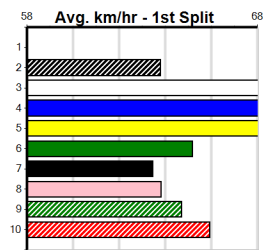

SPORTSBET NOBODY DOES IT EASIER

Distance: 300m, Race Type: Grade 5 T3, Total Prizemoney: $1,530
1st: $1,000, 2nd: $320, 3rd: $160, 4th: $50

Watchdog Tips:

Bet:

Form Box Wgt Dist Track Date Time BON Margin 1st/2nd (Time) PIR Checked Comment W/R Split 1 S/P Grade

WALTZING EMBERS [5]
WBD Bitch Feb-22 Sire: JS FLAMIN ACE Dam: MINI FERNANDO
Owner(s): G Ithier Trainer: Gavin Ithier (Devon Meadows)
Winning Distances: < 300m (0) 300 - 399m (3) 400 - 499m (0) 500 - 599m (0) 600 - 699m (0) > 700m (0)
Winning Weights: 24.2(2) 25.6(1)
Box History table and Prize Best Starts Trk/Dts APM

SAINTLY SAL [5]
BK Dog Sep-20 Sire: ASTON DEE BEE Dam: ZULU MYSTIQUE
Owner(s): T Salpigtidis Trainer: Margaret Salvatore (Plenty)
Winning Distances: < 300m (0) 300 - 399m (15) 400 - 499m (0) 500 - 599m (0) 600 - 699m (0) > 700m (0)
Winning Weights: 30.0(1) 30.1(2) 30.2(2) 30.3(1) 30.5(3) 30.6(3) 30.7(2) 31.3(1)
Box History table and Prize Best Starts Trk/Dts APM

SPEEDY PAM [5]
BK Bitch Mar-21 Sire: MY REDEEMER Dam: INTER HELEN
Owner(s): E Bolton Trainer: Suzanne Reaper (Tynong)
Winning Distances: < 300m (0) 300 - 399m (5) 400 - 499m (0) 500 - 599m (0) 600 - 699m (0) > 700m (0)
Winning Weights: 26.8(2) 26.9(1) 27.0(1) 27.5(1)
Box History table and Prize Best Starts Trk/Dts APM

ASSUME KEALY [5]
BK Bitch Jan-19 Sire: ZOLTINA'S LEGACY Dam: ZOE
Owner(s): D Dawson Trainer: Dale Dawson (Preston)
Winning Distances: < 300m (0) 300 - 399m (15) 400 - 499m (2) 500 - 599m (0) 600 - 699m (0) > 700m (0)
Winning Weights: 30.1(2) 30.2(1) 30.3(3) 30.4(1) 30.5(1) 30.6(1) 30.7(1) 30.8(3) 30.9(3) 31.0(1)
Box History table and Prize Best Starts Trk/Dts APM

MYSTIC LOVE (QLD)[5]
WBD Bitch Sep-20 Sire: FERNANDO BALE Dam: GIVE IT SOME
Owner(s): B Galea Trainer: Billy Galea (Rockbank)
Winning Distances: < 300m (0) 300 - 399m (13) 400 - 499m (0) 500 - 599m (0) 600 - 699m (0) > 700m (0)
Winning Weights: 24.6(1) 24.8(1) 24.9(2) 25.0(2) 25.1(2) 25.2(2) 25.4(1) 25.5(2)
Box History table and Prize Best Starts Trk/Dts APM

1

2

3

4

5