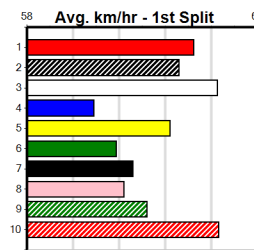

STRAIGHT RACING...GREAT RACING

9

1:37PM

(VIC time)

Distance: 300m, Race Type: Tier 3 - Grade 7, Total Prizemoney: $1,530
1st: $1,000, 2nd: $320, 3rd: $160, 4th: $50

Watchdog Tips:

Bet:

Form Box	Wgt	Dist	Track	Date	Time	BON	Margin	1st/2nd (Time)	PIR	Checked	Comment	WR	Split 1	S/P	Grade

1 BOBBY BRADY [7]

BK Dog Nov-20 **Sire: DYNA VILLA** **Dam: CHEEKERS**
Owner(s): M Shaw **Trainer: Margaret Shaw (Yarrawonga)**
Winning Distances: < 300m (0) 300 - 399m (1) 400 - 499m (0) 500 - 599m (0) 600 - 699m (0) > 700m (0)
Winning Weights: 32.8(1)

8th (7)	31.8	385	SHP	R1	04-Sep-23	23.10	21.62	17.00 TRUVY BALE (21.91)	M/88	.	V10	.	8.63	$14.00	M
ST (-)	31.6	390	SHP		04-Apr-24	22.87	.	0.01L Trial Cleared	M	.	1of1	.	.	.	ST
6th (4)	32.2	300	HVL	R1	26-May-24	17.46	16.71	9.00L SWIFTY GIRL (16.83)	M/2	.	SW	.	4.04	$8.80	M
1st (1)	32.8	390	SHP	R2	11-Jul-24	22.82	22.09	1.5L COSMIC HENRY (22.91)	M/11	.	SW	.	8.71	$3.60	T3-M
4th (7)	32.1	390	SHP	R3	01-Aug-24	22.84	22.17	9.00L SMOKIN' GRACIE (22.21)	S/85	.	.	.	8.57	$43.00	T3-7

Last 3 wins NOT included above

Box History

Bx	1st	2nd	3rd	4th	5th	6th	7th	8th
1	1							
2								
3								
4						1		
5								
6								
7				1				1
8								

Prize Best	$1075.00
Starts	17.46(4)-26/5/24
Trk/Dts	4-1-0-0
APM	1-0-0-0
	875

2 YUM CHA MAC [7]

BK Dog Jul-21 **Sire: BARCIA BALE** **Dam: PRISCILLA WANG**
Owner(s): N Mckay **Trainer: Nathan Mckay (Toolleen)**
Winning Distances: < 300m (0) 300 - 399m (0) 400 - 499m (1) 500 - 599m (0) 600 - 699m (0) > 700m (0)
Winning Weights: 36.7(1)

P (2)	37.1	425	BEN	R1	16-Aug-23	0.00	24.11	. LAMIA MIMMA (24.48)	M/18	.	V28	.	6.62	$2.60	M
2nd (1)	36.7	400	GEL	R1	12-Dec-23	23.12	22.63	1.25L ASTON ALLURE (23.04)	Q/12	.	.	.	8.50	$2.90	M
1st (8)	36.7	400	GEL	R3	19-Dec-23	23.20	22.62	0.50L PASS MARK (23.22)	M/22	.	.	.	8.64	$3.40	M
7th (8)	36.5	390	SHP	R9	23-Dec-23	22.77	21.70	11.00 ASTON CAYENNE (22.00)	M/68	.	W	.	8.70	$29.00	7
4th (1)	36.4	450	SHP	R7	28-Dec-23	26.07	25.23	12.00 FIGURE IT OUT (25.23)	M/456	.	.	.	6.75	$7.90	T3-7
7th (7)	36.5	450	SHP	R5	04-Jan-24	26.26	25.20	14.00 BUCK SHINES (25.33)	M/566	.	SW	.	6.80	$12.50	T3-7
7th (2)	37.0	425	BEN	R3	10-Jan-24	24.76	24.10	10.00 TURBO GEORGE (24.10)	M/577	.	SW	.	6.67	$11.00	T3-7
T (7)	36.2	300	HVL	R4	03-May-24	0.00	16.90	. BLUE CHINCHILLA (17.12)	S/7	.	V28	W	4.21	$6.20	T3-7

Last 3 wins NOT included above

Box History

Bx	1st	2nd	3rd	4th	5th	6th	7th	8th
1	1			1				
2								1
3			1					
4								
5								
6								
7								1
8	1							1

Prize Best	$1915.00
Starts	FSH
Trk/Dts	9-1-1-1
APM	0-0-0-0
	438