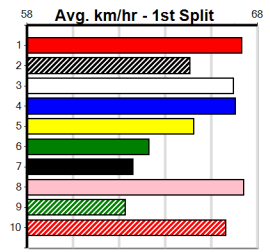

Distance: 350m, Race Type: Grade 5 T3, Total Prizemoney: $1,530
1st: $1,000, 2nd: $320, 3rd: $160, 4th: $50

Watchdog Tips:

Bet:

Table with columns: Form Box, Wgt, Dist, Track, Date, Time, BON, Margin, 1st/2nd (Time), PIR, Checked, Comment, WR, Split 1, S/P, Grade

INTER BLACK FIRE [5]
BK Bitch Sep-21 Sire: AUSSIE INFRARED Dam: INTER SANTINA
Owner(s): TONY AND JOE (SYN), T Interligi, J Interligi
Trainer: Joe Interligi (Dandenong North)
Winning Distances: < 300m (0) 300 - 399m (5) 400 - 499m (0) 500 - 599m (0) 600 - 699m (0) > 700m (0)
Winning Weights: 25.6(1) 25.7(1) 25.9(1) 26.1(1) 26.4(1)
Box History table and Prize Best Starts table included.

ON THE COIN [5]
BK Dog Feb-21 Sire: FERNANDO BALE Dam: MISS VANE
Owner(s): B Stephens
Trainer: Susan Richards (Devon Meadows)
Winning Distances: < 300m (0) 300 - 399m (2) 400 - 499m (2) 500 - 599m (0) 600 - 699m (0) > 700m (0)
Winning Weights: 34.2(1) 34.8(1) 35.0(1) 35.4(1)
Box History table and Prize Best Starts table included.

ROMENA CHARM [5]
BK Bitch Dec-20 Sire: SENNACHIE Dam: WHAT FEELING
Owner(s): UGLIETTA (SYN), J Uglietta, M Uglietta
Trainer: Joe Uglietta (Yan Yean)
Winning Distances: < 300m (0) 300 - 399m (7) 400 - 499m (2) 500 - 599m (0) 600 - 699m (0) > 700m (0)
Winning Weights: 27.0(1) 27.1(3) 27.2(2) 27.4(1) 27.6(1) 27.7(1)
Box History table and Prize Best Starts table included.

MISS DAICOS [5]
BD Bitch Mar-21 Sire: FERNANDO BALE Dam: IT'S A DREAM
Owner(s): SAUNDERS CLAN (SYN), D Saunders, B Saunders, W Saunders, G Saunders
Trainer: Gail Saunders (Somerville)
Winning Distances: < 300m (0) 300 - 399m (3) 400 - 499m (3) 500 - 599m (1) 600 - 699m (0) > 700m (0)
Winning Weights: 26.4(1) 26.6(1) 26.8(2) 26.9(1) 27.1(1) 27.5(1)
Box History table and Prize Best Starts table included.

TOOTSIE [5]
RF Bitch Sep-21 Sire: FERNANDO BALE Dam: AMELIA CHRISTA
Owner(s): W Dawes
Trainer: William Dawes (Moe South)
Winning Distances: < 300m (0) 300 - 399m (5) 400 - 499m (3) 500 - 599m (2) 600 - 699m (0) > 700m (0)
Winning Weights: 25.8(1) 25.9(1) 26.1(1) 26.3(1) 26.5(2) 26.6(2) 26.7(2)
Box History table and Prize Best Starts table included.