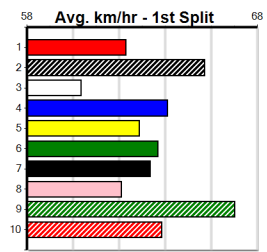

Distance: 350m, Race Type: Tier 3 - Grade 7, Total Prizemoney: $1,530
1st: $1,000, 2nd: $320, 3rd: $160, 4th: $50

Watchdog Tips: [ ] [ ] [ ] [ ] Bet: [ ]

WESTERN FEEL [7]
BK Dog May-22 Sire: ZIPPING GARTH Dam: DREAMY EYES
Owner(s): Eye Candy (SYN), C Wilk, K Gorman
Trainer: Christian Wilk (Tanjil South)
Winning Distances: < 300m (0) 300 - 399m (1) 400 - 499m (0) 500 - 599m (0) 600 - 699m (0) > 700m (0)
Winning Weights: 32.6(1)
Box History table and statistics.

PIA BELLA [7]
BK Bitch Jun-21 Sire: HARD STYLE RICO Dam: FLYING HAREEBA
Owner(s): P Toner
Trainer: Stephen Toner (Bunyip)
Winning Distances: < 300m (0) 300 - 399m (1) 400 - 499m (0) 500 - 599m (0) 600 - 699m (0) > 700m (0)
Winning Weights: 28.1(1)
Box History table and statistics.

CHOJI AKIMICHI [7]
BK Dog Sep-22 Sire: FERAL FRANKY Dam: LADY PANDORA
Owner(s): A Blake
Trainer: Mary Blake (White Hills)
Winning Distances: < 300m (0) 300 - 399m (1) 400 - 499m (0) 500 - 599m (0) 600 - 699m (0) > 700m (0)
Winning Weights: 39.1(1)
Box History table and statistics.

PAW QUAIL (NSW)[7]
BK Bitch Jul-22 Sire: JS FLAMIN ACE Dam: DYNA ADRIA
Owner(s): B Wheeler
Trainer: Robert Camilleri (Lara)
Winning Distances: < 300m (0) 300 - 399m (0) 400 - 499m (1) 500 - 599m (0) 600 - 699m (0) > 700m (0)
Winning Weights: 27.9(1)
Box History table and statistics.

DONATELLO ZEAL [7]
BK Dog Jun-22 Sire: SUPERIOR PANAMA Dam: ZEAL SENSATION
Owner(s): Real zeal (SYN), M Tabb, S Tabb
Trainer: Mathew Tabb (Lara)
Winning Distances: < 300m (0) 300 - 399m (1) 400 - 499m (0) 500 - 599m (0) 600 - 699m (0) > 700m (0)
Winning Weights: 29.8(1)
Box History table and statistics.

1

2

3

4

5