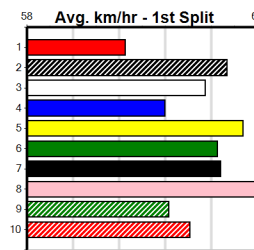

Watchdog Tips:

Bet:

Form Box	Wgt	Dist	Track	Date	Time	BON	Margin	1st/2nd (Time)	PIR	Checked	Comment	WR	Split 1	S/P	Grade

LUCKY FERNANDO (NSW)[5]
BK Dog Dec-19 Sire: FERNANDO BALE Dam: BOOK OF LUCK
Owner(s): Gh Syndications (SYN), A Hunter, E Diblasi, A Greening
Winning Distances: < 300m (0) 300 - 399m (0) 400 - 499m (11) 500 - 599m (4) 600 - 699m (0) > 700m (0)
Winning Weights: 29.5(1) 30.3(1) 30.6(4) 30.7(2) 30.8(1) 30.9(1) 31.0(1) 31.1(2) 31.2(1) 31.6(1)

1st (2)	31.6	425	BEN	R7	12-Jun-24	24.38	23.95	1.00L SENNA FOREVER (24.43)	Q/332	.	.	.	6.70	$2.10	5
3rd (4)	31.3	425	BEN	R5	19-Jun-24	25.01	24.13	3.00L RAPIDFIRE FOREST (24.81)	M/878	.	.	.	6.93	$17.00	T3-5
8th (6)	30.9	425	BEN	R9	26-Jun-24	24.52	23.91	4.00L MILITANT STORM (24.25)	M/888	.	.	.	6.79	$35.40	T3-5
7th (3)	30.9	450	SHP	R7	06-Jul-24	26.16	25.31	7.50L VALKYRIE (25.67)	M/687	.	SW	.	6.91	$44.00	5
4th (4)	30.9	450	BAL	R6	14-Jul-24	25.97	25.38	8.50L ASTON TOMMY (25.38)	M/554	.	.	.	6.74	$35.30	T3-5
4th (5)	31.3	425	BEN	R6	20-Jul-24	24.67	24.13	8.00L OUR FABIO (24.13)	M/466	.	.	.	6.78	$29.10	X45
3rd (2)	31.0	500	BEN	R6	31-Jul-24	28.71	28.23	4.25L BOROUGH SALTS (28.42)	M/333	.	.	.	6.71	$23.90	X45
8th (3)	31.3	450	SHP	R6	08-Aug-24	26.05	25.53	7.00L FASCINATE BLAZE (25.58)	M/878	.	.	.	6.90	$31.90	T3-5

Last 3 wins NOT included above

1st (3)	30.8	450	SHP	R8	05-Mar-24	25.86	25.29	2.00L WHERE'S LESLEY (25.99)	M/441	.	.	.	6.83	$5.30	5
1st (3)	30.9	450	BAL	R7	11-Mar-24	25.99	25.69	1.75L GOOD MANNER (26.11)	M/432	.	.	.	6.81	$9.90	T3-5
1st (5)	31.1	425	BEN	R5	08-Jun-24	24.62	24.27	0.75L RUBBER BUCKY (24.67)	Q/111	.	SW	.	6.70	$3.90	5

Box History

Bx	1st	2nd	3rd	4th	5th	6th	7th	8th
1	2	2	1	4	1			
2	1	1	3	2	1	2		
3	3	2		3	6	1	2	1
4	2		3	2		1	1	
5	1		2	3	4	2	3	2
6	3	1		1	1	4	1	1
7	2	1		4		2	2	1
8	3	4	5	2		5	2	1

Prize Best Starts Trk/Dts APM: $34715.00 FSH 113-15-11-15 0-0-0-0 4789