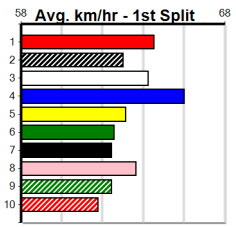

SPORTSBET FINAL

Distance: 525m, Race Type: Mixed 6/7 Final, Total Prizemoney: $9,055
1st: $6,100, 2nd: $1,870, 3rd: $935, 4th: $150

4

7:31PM
(VIC time)

NEEDFUL (4) is a dog on the rise and was clearly the fastest of the heat winners. PAW GRADY (8) boasts a dynamic finishing burst.

Watchdog Tips: 4 8 7 5 **Bet:** Win 4