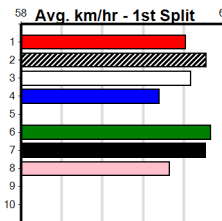

AMRON BOY AT STUD

Distance: 600m, Race Type: Mixed 4/5, Total Prizemoney: $10,375
1st: $7,000, 2nd: $2,150, 3rd: $1,075, 4th: $150

7
8:33PM
(VIC time)

JAMIE BALE (1) is drawn to return to form and looks suited to a race of this nature. HENRY INTENTION (2) has been racing in tougher races and looks the improver. BEACH BOURBSKI (3) can set the early tempo.

Watchdog Tips: **1** **2** **3** **6** **Bet:** **Box Trifecta 1,2,3 ($10 for 166.67%)**