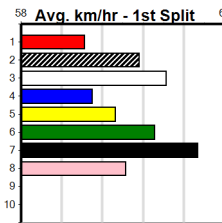

Suggested Quaddie:

- 1st Leg: 1 2nd Leg: 4,8
- 3rd Leg: 1,2,3,6 4th Leg: 5
- Cost: \$50 for 625.00%

Download Now
The NEW WATCHDOG

Mobile Form Guide

Average Winning Time:

Distance	Grade	Avg. Time
525m	Free For All	29.94
525m	Mixed 4/5	30.01
525m	Grade 5	30.16
525m	Grade 6	30.19
525m	Mixed 6/7 Final	30.22
525m	Grade 7	30.22
600m	Restricted Win	34.45
600m	Mixed 4/5	34.51
730m	Grade 5	42.61

Track Record:

Distance	Time	Greyhound	Date Set
525m	29.376	ALLEN DEED	03-Jan-15
600m	33.911	DYNA DOUBLE ONE	06-Feb-16
730m	41.933	SPACE STAR	28-Feb-15

The Meadows

VALE GEOFF DAWSON

Distance: 525m, Race Type: Grade 7, Total Prizemoney: \$8,785
 1st: \$5,900, 2nd: \$1,820, 3rd: \$915, 4th: \$150