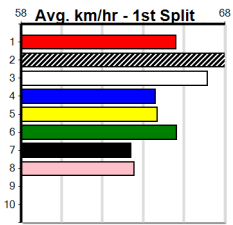

Winning Boxes

SPORTSBET WE LET THE DOGS OUT

12

10:22PM

(VIC time)

Distance: 525m, Race Type: Grade 5, Total Prizemoney: \$8,785
1st: \$5,900, 2nd: \$1,820, 3rd: \$915, 4th: \$150

TOP SPEED GEAR (1) is coming off a career best 29.57 Sandown Park win and looks drawn to win again. AMANDA HOLYFIELD (2) comes here for the first time with some smart Wenty Park form. OSPREY WARRIOR (8) is a versatile type.