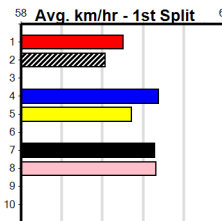

CITY VIEW BISTRO (1-4 WINS)

Distance: 600m, Race Type: Restricted Win, Total Prizemoney: \$10,095
1st: \$6,800, 2nd: \$2,095, 3rd: \$1,050, 4th: \$150

3

7:16PM

(VIC time)

SHADOWS OF BLUE (7) handled this exacta draw in his fast 34.54 win here last week and can repeat the dose. VISTA YTTRIUM (4) can race on the speed and will better for last start hit out over this distance range.