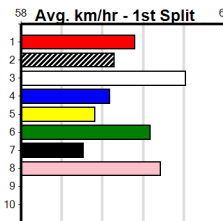

TOTAL CONTAINER SOLUTIONS

Distance: 525m, Race Type: Grade 6, Total Prizemoney: $8,785
1st: $5,900, 2nd: $1,820, 3rd: $915, 4th: $150

2

6:56PM

(VIC time)

RAVEN PETER (8) has produced some top runs around this circuit in tougher company and looks suited to a race of this nature. CANYA JIVE (3) can work into the race in the middle stages. IDYLLIC LAYLA (1) drops back to a more suitable distance.

Watchdog Tips:

8

3

1

5

Bet:

Win 8