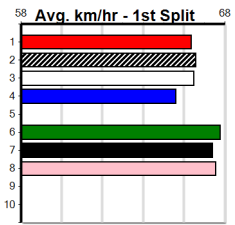

WESTLINK CONTAINER SALES

Distance: 525m, Race Type: Free For All, Total Prizemoney: $9,055
1st: $6,100, 2nd: $1,870, 3rd: $935, 4th: $150

6

8:14PM

(VIC time)

MEPUNGA SMOKEY (8) can either lead or come off the speed and is racing as well as any sprinter in the state. TRANSPONDER (4) once fully balanced can match it worth the best of them. MAKE NO PROMISE (2) is back to a more suitable distance.

Watchdog Tips:

8

4

2

7

Bet:

Win 8