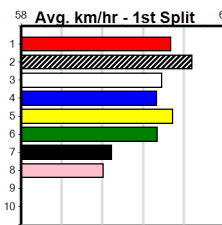

Distance: 525m, Race Type: Grade 5, Total Prizemoney: \$8,785
1st: \$5,900, 2nd: \$1,820, 3rd: \$915, 4th: \$150

10

9:38PM

(VIC time)

VAN WYCK (3) is armed with blistering early speed and can make every post a winner. KINGSLEY BALE (7) also boasts electric early speed and can run smart times. WREN BALE (5) is as strong in the run home as any of these.

Watchdog Tips: 3 7 5 2 Bet: Win 3

Main race table with columns: Form, Box, Weight, Dist, Track, Date, Time, BON, Margin, 1st/2nd (Time), PIR, Checked, Comment, W/R, Split 1, S/P, Grade. Includes race details for BALA ACE, JETSTREAM ICON, VAN WYCK, WHERE IT BEGAN, WREN BALE, SO CERTAIN, KINGSLEY BALE, MEATBALL MOLLY, and NO RESERVE.