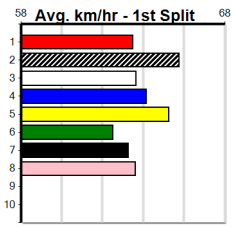

FERNANDO MICK AT STUD

Distance: 525m, Race Type: Grade 5, Total Prizemoney: $8,785
1st: $5,900, 2nd: $1,820, 3rd: $915, 4th: $150

5

7:56PM

(VIC time)

WILLA BALE (1) excels off this draw and can really put the paw to the floor through the middle stages. PREMIUM EQUITY (5) best form would really test these and he just needs an ounce of luck going into the first bend.

Watchdog Tips:

1

5

6

2

Bet:

Win 1