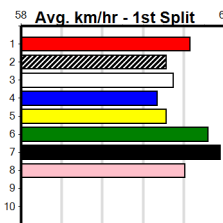

Distance: 525m, Race Type: Grade 5, Total Prizemoney: $8,785
1st: $5,900, 2nd: $1,820, 3rd: $915, 4th: $150

10

9:38PM

(VIC time)

VAN WYCK (3) is armed with blistering early speed and can make every post a winner. KINGSLEY BALE (7) also boasts electric early speed and can run smart times. WREN BALE (5) is as strong in the run home as any of these.

Watchdog Tips: 3 7 5 2 Bet: Win 3

Main race table with columns: Form, Box, Weight, Dist, Track, Date, Time, BON, Margin, 1st/2nd (Time), PIR, Checked, Comment, W/R, Split 1, S/P, Grade. Includes race details for BALA ACE, JETSTREAM ICON, VAN WYCK, WHERE IT BEGAN, WREN BALE, SO CERTAIN, KINGSLEY BALE, MEATBALL MOLLY, and NO RESERVE.