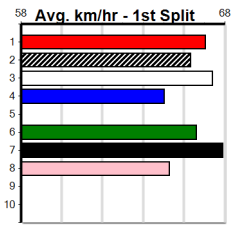

THE WATCHDOG APP

Distance: 525m, Race Type: Mixed 4/5, Total Prizemoney: \$9,055
1st: \$6,100, 2nd: \$1,870, 3rd: \$935, 4th: \$150

9

9:17PM

(VIC time)

LAKEVIEW EMILY (1) was huge here last week and off the gun draw looks hard to beat. FLYING ZULU (7) is an absolute jet but will need to time the start to cross the top elect. Star NSW speedster FLASH BOOM BANG (4) can make an impact.