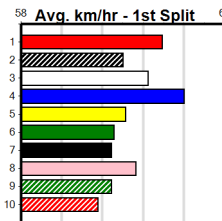

SPORTSBET FINAL

Distance: 525m, Race Type: Mixed 6/7 Final, Total Prizemoney: \$9,055
 1st: \$6,100, 2nd: \$1,870, 3rd: \$935, 4th: \$150

4

7:31PM

(VIC time)

NEEDFUL (4) is a dog on the rise and was clearly the fastest of the heat winners. SHARAPOVA STAR (1) can settle on the speed and will be better for last weeks heat run. PAW GRADY (8) boasts a dynamic finishing burst.