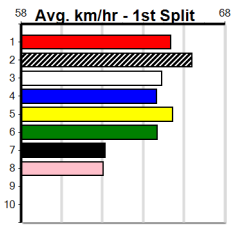

11

9:58PM

(VIC time)

ASTON LORD (2) has terrific speed once balanced and is the one to beat. UNREAL MISS (1) lead a good field here last week for most of the journey and looks a strong exacta option. RUN FOR SHELTER (4) can fill a minor placing.

Watchdog Tips:

2

1

4

6

Bet:

Box Quinella 1,2 ($10 for 1000%)