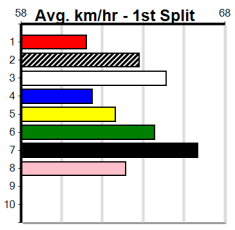

VALE GEOFF DAWSON

Distance: 525m, Race Type: Grade 7, Total Prizemoney: $8,785
1st: $5,900, 2nd: $1,820, 3rd: $915, 4th: $150

1
6:39PM
(VIC time)

The talented PIEBALD (8) should get a nice cart into the race with the speedy SPENCER (7) expected to carve down to the inside rail early doors. RUXTON GIRL (3) can settle on the speed and could be handy odds.

Watchdog Tips: **8** **7** **3** **1** **Bet:** **Box Quinella 7,8 ($10 for 1000%)**