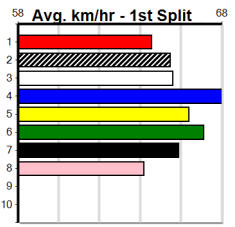

Distance: 730m, Race Type: Grade 5, Total Prizemoney: $10,095
1st: $6,800, 2nd: $2,095, 3rd: $1,050, 4th: $150

8

8:56PM

(VIC time)

MEPUNGA SURPRISE (5) looks a real stayer in the making and with an ounce of luck in the initial stages she can make it win number 13 from just 31 starts. FIREC HAMBER (2) is proven over this distance and looks the danger.

Watchdog Tips:

5

2

3

1

Bet:

Win 5

Form	Box	Weight	Dist	Track	Date	Time	BON	Margin	1st/2nd (Time)	PIR	Checked	Comment	W/R	Split 1	S/P	Grade	Winning Boxes								
1 WINDSOR GIRL [5]																									
<i>Drawn to settle on the speed, can threaten.</i>																									
F B Jan-22 ALLEN DEED RIXY YA PEST $7.50																									
Trainer: Dustin Drew (Dennington)																									
3rd	(7)	26.4	600	MEP	R8	17-Jul-24	35.01	34.66	5.50LNICKI WHOOP (34.66)	M/5663	.	.	.	9.31	$4.90	X45	1	2	3	4	5	6	7	8	
7th	(5)	26.2	600	MEP	R7	24-Jul-24	36.51	35.19	19.00LKRAKEN CHIEF (35.20)	M/8777	.	.	.	9.75	$3.70	RWH	2	1	1	1	1	1	1	1	1
3rd	(1)	26.0	600	MEP	R6	31-Jul-24	34.93	34.75	2.75LNICKI WHOOP (34.75)	M/3333	.	.	.	9.35	$8.40	X45	2	1	1	1	1	1	1	1	1
1st	(6)	25.9	660	BAL	R8	07-Aug-24	38.32	38.32	0.50LYOUR COLOUR ROOM	M/2222	.	.	.	12.81	$7.10	5									
Owner(s): M Evans																									

2 FIRE CHAMBER [5]																									
<i>Improving stayer, strong type, major player.</i>																									
BD B Oct-21 HOOKED ON SCOTCH GWYDION $6.50																									
Trainer: Kerrie White (Buln Buln East)																									
1st	(1)	26.4	715	SAN	R3	11-Jul-24	42.04	42.04	1.25LPGWIDGEON (42.11)	M/2222	.	.	.	6.21	$2.90	5	1	2	3	4	5	6	7	8	
2nd	(5)	26.6	680	WGL	R8	23-Jul-24	39.49	39.35	2.25LILLY INTENTION (39.35)	M/433	.	.	.	18.58	$1.50	5	2	1	1	1	1	1	1	1	1
1st	(2)	26.3	715	SAN	R5	01-Aug-24	42.12	41.78	0.025LWILD CASH (42.12)	M/7653	.	SW	.	6.32	$8.60	SH									
5th	(5)	26.6	715	SAN	R9	08-Aug-24	42.17	41.72	5.00LAUNT VIRGINIA (41.84)	S/6777	.	.	.	6.26	$26.90	SF									
Owner(s): S White																									

3 FLYING ENVY [5]																									
<i>Can lead here, last 50m a concern.</i>																									
BK B Jul-22 ASTON RUPEE FLYING SMOOTH $4.40																									
Trainer: Kim Erenshaw (Junction Village)																									
1st	(3)	28.8	660	BAL	R7	17-Jul-24	38.22	38.22	1.00LLYNDL SAID NO (38.28)	M/2222	.	.	.	12.84	$1.80	RWH	1	2	3	4	5	6	7	8	
6th	(8)	28.9	660	BAL	R6	24-Jul-24	38.75	38.17	8.50LENGELKE ROAD (38.17)	Q/6666	.	.	.	13.10	$2.60	RWF	1	1	1	1	1	1	1	1	1
5th	(2)	29.4	715	SAN	R3	01-Aug-24	42.44	41.78	9.00BLACK SILENCER (41.81)	M/1125	.	.	.	6.11	$16.00	SH									
3rd	(5)	29.6	595	SAP	R10	12-Aug-24	34.44	34.25	3.00LSTACY'S MUM (34.25)	M/4333	.	.	.	9.39	$1.90	RWH									
Owner(s): T Erenshaw																									

4 LILLY INTENTION [5]																									
<i>Front runner, tough ask in this company.</i>																									
BK B Mar-21 HARD STYLE RICO SHAE'S INTENTION $21.00																									
Trainer: Maddison O'Neill (Pearcedale)																									
8th	(3)	30.4	715	SAN	R8	18-Jul-24	42.62	41.92	10.00LSHAKE AND BAKE (41.92)	M/6668	.	.	.	6.33	$12.70	X45	1	2	3	4	5	6	7	8	
1st	(4)	30.3	680	WGL	R8	23-Jul-24	39.35	39.35	2.25LILLY INTENTION (39.49)	Q/111	.	.	.	18.30	$4.90	5	1	2	1	1	1	1	1	1	1
4th	(5)	30.2	715	SAP	R4	29-Jul-24	42.78	42.23	8.00LEMERLEY ZOE (42.23)	Q/2234	.	.	.	6.23	$3.50	S									
6th	(6)	30.0	715	SAN	R6	08-Aug-24	42.55	41.72	12.00MEPUNGA SURPRISE (41.72)	S/4666	.	.	.	6.34	$33.00	X45									
Owner(s): O'Neill Racing (SYN), T O'Neill, T O'Neill, T O'Neill, M O'Neill