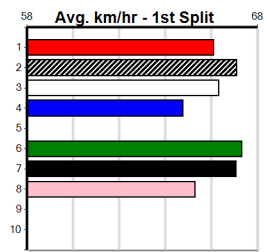

AMRON BOY AT STUD

7

8:33PM

(VIC time)

Distance: 600m, Race Type: Mixed 4/5, Total Prizemoney: $10,375
1st: $7,000, 2nd: $2,150, 3rd: $1,075, 4th: $150

JAMIE BALE (1) is drawn to return to form and looks suited to a race of this nature. HENRY INTENTION (2) has been racing in tougher races and looks the improver. BEACH BOURBSKI (3) can set the early tempo.

Watchdog Tips: **1** **2** **3** **6** **Bet:** **Box Trifecta 1,2,3 ($10 for 166.67%)**

Form Box	Wgt	Dist	Track	Date	Time	BON	Margin	1st/2nd (Time)	PIR	Checked	Comment	WR	Split 1	S/P	Grade	
1	JAMIE BALE (NSW)[5] $4.50															
	Drawn to show best form, hard to hold out.															
	BK	Dog Nov-21 Sire: DYNA VILLA Dam: HADEEL BALE														
	Owner(s): B Wheeler Trainer: Mark Delbridge (Balliang) ENG BAL 2024-08-14															
	Winning Distances: < 300m (0) 300 - 399m (0) 400 - 499m (2) 500 - 599m (8) 600 - 699m (0) > 700m (0)															
	Winning Weights: 33.0(1) 33.1(1) 33.2(2) 33.3(4) 33.5(1) 33.9(1)															
	4th (5)	33.4	600	MEA	R6	18-May-24	34.82	34.32	4.75L FERNANDO DUKE (34.49)	M/5555	.	.	.	9.29	$14.50	5F
	6th (7)	33.4	600	MEA	R4	25-May-24	35.10	34.17	12.00 EXPLODED (34.32)	M/6666	.	.	.	9.59	$17.80	5
	6th (6)	33.3	600	BGC	R3	30-May-24	35.54	34.63	9.50L FAHEY'S MAGIC (34.87)	66	66	.	.	10.16	$26.00	SH
	1st (3)	33.3	515	SAP	R5	24-Jun-24	29.69	29.46	3.00L GLOW (29.90)	S/6431	.	.	.	5.22	$3.20	5H
6th (8)	33.3	515	SAN	R2	04-Jul-24	30.30	29.18	11.00 YOGEN BALE (29.53)	S/6787	.	.	.	5.32	$15.10	5F	
6th (6)	33.4	515	SAN	R7	11-Jul-24	30.22	29.54	7.50L ONE'S OBSESSION (29.72)	M/6576	.	.	.	5.26	$11.20	5	
7th (7)	33.3	595	SAP	R6	15-Jul-24	35.46	34.71	11.00 FLED THE SCENE (34.71)	M/4467	.	V14	.	9.46	$6.10	X45	
4th (7)	33.5	545	BAL	R7	07-Aug-24	31.60	31.06	6.00L MAXIMUM LYN (31.19)	M/8876	.	.	.	6.99	$4.40	S	
Last 3 wins NOT included above																
1st (4)	33.3	525	MEA	R7	06-Apr-24	30.37	29.82	1.5L MEPUNGA MUSTANG (30.46)	M/4653	.	.	.	5.21	$5.90	5	
1st (1)	33.3	595	SAN	R8	11-Apr-24	34.56	34.56	2.25L SERENE EQUITY (34.70)	M/2111	.	.	.	9.25	$1.80	X45	
1st (1)	33.2	595	SAN	R4	02-May-24	34.34	34.34	2.50L KISAUNI (34.50)	M/2211	.	SW	.	9.22	$1.70	X45	
2	HENRY INTENTION [4] $5.00															
	Find this easier than recent racing, danger.															
	BD	Dog Nov-21 Sire: AUSSIE INFRARED Dam: JANE'S INTENTION														
	Owner(s): O'Neill Racing (SYN), T O'Neill, T O'Neill, T O'Neill, M O'Neill Trainer: Tom O'Neill (Pearcedale)															
	Winning Distances: < 300m (0) 300 - 399m (0) 400 - 499m (0) 500 - 599m (4) 600 - 699m (2) > 700m (0)															
	Winning Weights: 37.2(1) 37.3(4) 37.5(1)															
	2nd (4)	37.4	650	SHP	R13	10-Jun-24	37.57	36.94	1.00L VOSS ALI (37.51)	M/3222	.	.	.	17.28	$4.20	RWH
	6th (1)	37.3	650	SHP	R5	15-Jun-24	38.06	37.28	12.00 REITERATE (37.28)	M/6555	.	.	.	18.45	$14.10	GL
	1st (6)	37.3	595	SAN	R6	20-Jun-24	34.52	34.05	0.50L SLICK RAMBO (34.56)	S/5433	.	.	.	9.44	$8.80	5
	1st (2)	37.3	595	SAN	R3	27-Jun-24	34.34	33.79	1.5L DUNDEE REBEL (34.45)	S/4322	.	.	.	9.42	$3.00	X45
F (8)	37.5	600	MEP	R8	03-Jul-24	0.00	34.91	. NINETYMILE VENOM (34.91)	M/5888	.	VO	.	9.30	$5.10	X45	
3rd (1)	37.4	715	SAN	R8	18-Jul-24	41.96	41.92	0.75L SHAKE AND BAKE (41.92)	S/4222	.	.	.	6.20	$7.50	X45	
7th (3)	37.4	510	SLE	R8	04-Aug-24	29.67	28.78	13.00 BLACK VIPER (28.78)	S/788	.	SW	.	9.67	$6.30	X45	
5th (8)	37.6	600	MEA	R6	10-Aug-24	35.03	34.54	6.00L KING OWEN (34.63)	S/8876	.	.	.	9.45	$23.90	X34	
Last 3 wins NOT included above																
1st (2)	37.3	595	SAN	R1	28-Mar-24	34.58	34.32	4.75L MCNULTY (34.91)	M/2111	.	.	.	9.32	$1.90	X67	
1st (2)	37.3	600	MEA	R2	18-May-24	34.50	34.32	0.50L REITERATE (34.53)	M/2111	.	.	W	9.13	$9.10	X67	
1st (2)	37.5	600	MEA	R9	25-May-24	34.67	34.17	0.10L VIDEO REFEREE (34.67)	M/3322	.	SW	.	9.13	$2.80	5	
3	BEACH BOURBSKI (NSW)[4] $5.50															
	Can set a fast pace out in front, threat.															
	BK	Dog Jan-22 Sire: BARCIA BALE Dam: SUNSET BOURBSKI														
	Owner(s): Lyne Davidson (SYN), J Lyne, R Davidson Trainer: Thomas Dailly (Anakie)															
	Winning Distances: < 300m (0) 300 - 399m (0) 400 - 499m (3) 500 - 599m (3) 600 - 699m (2) > 700m (0)															
	Winning Weights: 32.3(1) 32.4(3) 32.6(1) 32.9(1) 33.2(1) 33.5(1)															
	5th (3)	33.9	600	MEP	R7	05-Jun-24	35.21	34.47	11.00 GROOVEBIRD (34.47)	M/3445	.	.	.	9.17	$3.40	RWH
	7th (8)	33.3	600	MEA	R8	15-Jun-24	35.04	34.36	10.00 ETHANOL WATER (34.36)	M/4567	.	.	.	9.15	$28.20	FFA