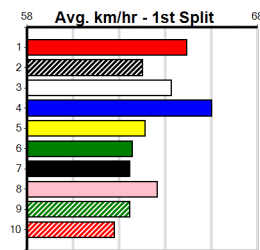

4

7:31PM

(VIC time)

SPORTSBET FINAL

Distance: 525m, Race Type: Mixed 6/7 Final, Total Prizemoney: $9,055
1st: $6,100, 2nd: $1,870, 3rd: $935, 4th: $150

NEEDFUL (4) is a dog on the rise and was clearly the fastest of the heat winners. SHARAPOVA STAR (1) can settle on the speed and will be better for last weeks heat run. PAW GRADY (8) boasts a dynamic finishing burst.

Watchdog Tips: 4 1 8 7 **Bet:** Win 4

Form Box	Wgt	Dist	Track	Date	Time	BON	Margin	1st/2nd (Time)	PIR	Checked	Comment	WR	Split 1	S/P	Grade	
1	SHARAPOVA STAR [6] Settles on the speed, better for heat run, danger $10.00															
	BE Bitch		Dec-22		Sire: FERNANDO BLUEY			Dam: MIDNIGHT SNOOZE			Trainer: Jake Loverso (Anakie) ENG BAL 2024-08-14					
	Owner(s): J Loverso															
	Winning Distances: < 300m (0) 300 - 399m (0) 400 - 499m (2) 500 - 599m (0) 600 - 699m (0) > 700m (0)															
	Winning Weights: 25.2(1) 25.6(1)															
	4th (8)	25.0	425	BEN	R1	12-Jul-24	24.91	23.86	5.50L EVIE'S PROMISE (24.54)	M/344	.	.	.	6.67	$1.60	MH
	1st (6)	25.2	450	BAL	R1	17-Jul-24	25.85	25.28	1.25L LUNA MIKADO (25.94)	M/542	.	.	.	6.81	$2.50	M
	7th (1)	25.2	525	MEA	R2	27-Jul-24	31.56	30.09	15.00 CANYA JIVE (30.55)	M/3666	.	.	.	5.21	$7.20	7
	1st (1)	25.6	400	GEL	R9	02-Aug-24	22.54	22.54	6.00L WISE MOVE (22.94)	Q/11	.	.	.	8.38	$3.60	7
	2nd (4)	25.5	525	MEP	R11	07-Aug-24	30.50	29.93	3.75L PAW GRADY (30.25)	M/1111	.	SW	.	5.20	$3.30	X67H
Last 3 wins NOT included above																
2	SPIKE SPIEGEL [6] *** SCRATCHED *** $10.00															
	BK Dog		Jul-22		Sire: FERAL FRANKY			Dam: MIYAZAKI			Trainer: Jason Sharp (Lara)					
	Owner(s): A Lie															
	Winning Distances: < 300m (0) 300 - 399m (0) 400 - 499m (0) 500 - 599m (2) 600 - 699m (0) > 700m (0)															
	Winning Weights: 29.6(1) 30.2(1)															
	5th (8)	29.9	600	MEP	R3	12-Jun-24	35.46	35.25	3.00L CHIRP THIRD (35.25)	M/4333	.	.	.	9.48	$4.70	RW
	5th (7)	30.0	460	GEL	R7	18-Jun-24	26.30	25.76	7.50L MAGIC MILO (25.80)	M/887	.	.	.	7.18	$6.20	X67
	5th (6)	30.1	600	MEP	R4	26-Jun-24	35.13	34.66	7.00L PAYBACK (34.66)	M/5334	.	.	.	9.38	$21.40	X67
	3rd (8)	29.9	525	MEP	R2	03-Jul-24	30.52	29.83	1.75L WHITE OWL (30.40)	S/3444	.	.	.	5.29	$6.20	7
	3rd (6)	30.2	525	MEP	R10	17-Jul-24	30.51	29.78	4.75L VILMA BALE (30.19)	M/5633	.	.	.	5.30	$5.60	X67
2nd (5)	30.2	525	MEP	R2	24-Jul-24	30.89	30.11	6.00L PUNCHY (30.50)	M/4332	.	.	.	5.26	$7.10	RW	
1st (3)	30.2	525	MEP	R3	31-Jul-24	30.29	29.92	2.00L RUXTON GIRL (30.43)	M/2221	.	.	.	5.31	$3.00	X67	
3rd (5)	30.4	525	MEP	R10	07-Aug-24	30.65	29.93	4.00L PAW HELION (30.37)	M/5653	.	.	.	5.27	$2.70	X67H	
Last 3 wins NOT included above																
1st (2)	29.6	525	MEP	R1	27-Mar-24	30.27	29.96	2.00L HIBIKI BLUE (30.40)	M/5322	.	.	.	5.30	$1.90	M	
3	PAW ERINA (NSW)[6] Reliable beginner, needs to lead here, risky. $26.00															
	RF Bitch		Jul-22		Sire: ALLEN DEED			Dam: FANTA BALE			Trainer: Mark Delbridge (Balliang) ENG MEP 2024-08-14					
	Owner(s): B Wheeler															
	Winning Distances: < 300m (0) 300 - 399m (0) 400 - 499m (1) 500 - 599m (1) 600 - 699m (0) > 700m (0)															
	Winning Weights: 25.9(1) 26.5(1)															
	8th (4)	26.5	460	GEL	R9	05-Jul-24	26.63	25.54	14.00 MAGNUM RIOT (25.71)	M/788	.	.	.	6.89	$13.50	7
	6th (8)	26.4	525	MEP	R10	10-Jul-24	30.87	30.00	6.50L QUEEN AVENGER (30.43)	Q/4777	.	.	.	5.23	$11.70	X67H
	4th (7)	26.5	595	SAP	R2	15-Jul-24	35.53	34.71	7.00L GRACE BURGESS (35.06)	Q/2344	.	.	.	9.47	$9.00	RW
	2nd (4)	26.3	595	SAP	R3	22-Jul-24	35.02	34.51	4.75L EUREKA ROBBIE (34.70)	Q/1122	.	.	.	9.30	$2.60	RW
	1st (8)	26.5	595	SAN	R2	25-Jul-24	34.75	34.34	1.75L PAW FLASH (34.86)	Q/1111	.	.	.	9.30	$29.10	X67
3rd (4)	26.1	595	SAP	R9	29-Jul-24	34.73	34.38	4.25L PAW BODHI (34.45)	Q/1122	.	.	.	9.29	$13.20	RW	
8th (7)	26.5	600	MEA	R4	03-Aug-24	35.48	34.28	9.50L LIVEABLE (34.82)	M/8666	.	.	.	9.55	$17.00	X67	
3rd (5)	26.5	525	MEP	R11	07-Aug-24	30.62	29.93	5.50L PAW GRADY (30.25)	Q/3354	.	.	.	5.24	$7.40	X67H	
Last 3 wins NOT included above																
1st (2)	25.9	410	HOR	R1	14-May-24	23.82	23.14	2.75L LEGITIMATE (24.00)	Q/11	.	SW	.	10.60	$2.70	M	
4	NEEDFUL [5] Dog on the rise, fastest heat winner, hard to beat $1.90															
	BE Dog		Oct-22		Sire: FERNANDO BALE			Dam: RASPUTIA			Trainer: Anthony Azzopardi (Rowsley)					
	Owner(s): BEV AND DANIEL (SYN), B Pell, D Pell															
	Winning Distances: < 300m (0) 300 - 399m (0) 400 - 499m (1) 500 - 599m (2) 600 - 699m (0) > 700m (0)															
	Winning Weights: 33.9(1) 34.1(1) 34.5(1)