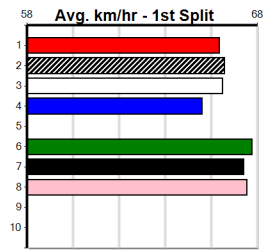

WESTLINK CONTAINER SALES

Distance: 525m, Race Type: Free For All, Total Prizemoney: $9,055
1st: $6,100, 2nd: $1,870, 3rd: $935, 4th: $150

MEPUNGA SMOKEY (8) can either lead or come off the speed and is racing as well as any sprinter in the state. TRANSPONDER (4) once fully balanced can match it worth the best of them. MAKE NO PROMISE (2) is back to a more suitable distance.

Watchdog Tips: 8 4 2 7 Bet: Win 8

MEPUNGA LUNA [2] Had every chance past 2 runs, place best. $23.00
BK Bitch Oct-21 Sire: BARCIA BALE Dam: MEPUNGA ISLA
Trainer: Jeffrey Britton (Anakie)
Winning Distances: < 300m (0) 300 - 399m (0) 400 - 499m (1) 500 - 599m (6) 600 - 699m (0) > 700m (0)
Winning Weights: 27.2(1) 27.4(2) 27.6(4)

MAKE NO PROMISE [1] Back to a more suitable distance, respect. $7.00
BK Dog Jan-21 Sire: FERNANDO BALE Dam: VELOSO
Trainer: Paul Bartolo (Little River)
Winning Distances: < 300m (0) 300 - 399m (0) 400 - 499m (0) 500 - 599m (18) 600 - 699m (0) > 700m (0)
Winning Weights: 28.9(1) 29.0(1) 29.1(3) 29.2(3) 29.3(3) 29.4(3) 29.5(3) 29.6(1)

ZIPPING MINAJ (NSW)[3] Drawn to get room, early burn, keep safe. $12.00
F Bitch Dec-21 Sire: AUSSIE INFRARED Dam: ZIPPING MEG
Trainer: Thomas Dailly (Anakie)
Winning Distances: < 300m (0) 300 - 399m (0) 400 - 499m (1) 500 - 599m (6) 600 - 699m (0) > 700m (0)
Winning Weights: 28.3(2) 28.4(1) 28.5(1) 28.6(2) 29.1(1)

TRANSPONDER [1] Gun sprinter, serious muster, major player. $3.80
BK Dog Mar-21 Sire: DELIVER Dam: UNQUESTIONABLY
Trainer: Jason Thompson (Pearcedale)
Winning Distances: < 300m (0) 300 - 399m (0) 400 - 499m (13) 500 - 599m (17) 600 - 699m (0) > 700m (0)
Winning Weights: 32.2(1) 32.3(1) 32.4(1) 32.8(1) 33.1(1) 33.3(2) 33.5(4) 33.6(8) 33.7(4) 33.8(4) 33.9(3)

*** VACANT BOX ***
Sire: Dam:
Trainer:
Winning Distances: < 300m (0) 300 - 399m (0) 400 - 499m (0) 500 - 599m (0) 600 - 699m (0) > 700m (0)
Winning Weights:

1

2

3

4

5