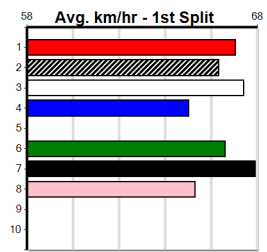

THE WATCHDOG APP

9

9:17PM

(VIC time)

Distance: 525m, Race Type: Mixed 4/5, Total Prizemoney: $9,055
1st: $6,100, 2nd: $1,870, 3rd: $935, 4th: $150

LAKEVIEW EMILY (1) was huge here last week and off the gun draw looks hard to beat. FLYING ZULU (7) is an absolute jet but will need to time the start to cross the top elect. Star NSW speedster FLASH BOOM BANG (4) can make an impact.

Watchdog Tips: **1** **7** **4** **3** **Bet:** **Win 1**

1

LAKEVIEW EMILY [5] **Top effort here last week, hard to hold out.** **$3.20**

WBD Bitch Feb-22 Sire: FERNANDO BALE Dam: LAKEVIEW MAISEY
Owner(s): Lakeview kennels (SYN), L Whelan, M Whelan, P Whelan
Winning Distances: < 300m (0) 300 - 399m (0) 400 - 499m (0) 500 - 599m (9) 600 - 699m (0) > 700m (0)
Winning Weights: 26.9(1) 27.1(1) 27.3(1) 27.4(1) 27.5(2) 27.6(2) 27.7(1)

Box	1st	2nd	3rd	4th	5th	6th	7th	8th
1	3	1						
2								
3	2	1		1	1	1		
4		1	1					
5		1	1	1				
6		1						
7		1					1	
8	4	1						

Trainer: Harley Whelan (Metung)

2

IRISH LUCY [4] **Speedy type, drawn to get early cover, threat** **$10.00**

BD Bitch Mar-22 Sire: SUPERIOR PANAMA Dam: IMMIDENT
Owner(s): N Powell
Winning Distances: < 300m (0) 300 - 399m (0) 400 - 499m (1) 500 - 599m (4) 600 - 699m (0) > 700m (0)
Winning Weights: 25.9(1) 26.6(1) 26.9(1) 27.0(2)

Box	1st	2nd	3rd	4th	5th	6th	7th	8th
1		1		2				
2	2	1			1	1	1	
3		2	2	1		1		1
4	1	1	2			1		
5			1	1		2	1	2
6		1	1				1	
7	2	1	1		1	1		
8			1	2	1			

Trainer: Jason Sharp (Lara)

3

CABAO KYANITE [4] **Talented, can move wide, still respect.** **$14.00**

BD Dog Jun-22 Sire: BEAST UNLEASHED Dam: CABAO
Owner(s): DAILLY GREYHOUND FARMS (SYN), G Dailly, T Dailly
Winning Distances: < 300m (0) 300 - 399m (0) 400 - 499m (1) 500 - 599m (7) 600 - 699m (0) > 700m (0)
Winning Weights: 32.8(1) 32.9(2) 33.0(3) 33.3(2)

Box	1st	2nd	3rd	4th	5th	6th	7th	8th
1		2	1					
2		1				2	1	
3	1	1					1	1
4	1					1		
5	1					1		
6	2						1	
7	1	1				2		
8	2			1				

Trainer: Thomas Dailly (Anakie)

4

FLASH BOOM BANG (NSW)[5] **Gifted NSW speedster, can make an impact.** **$5.00**

BK Dog May-22 Sire: FERAL FRANKY Dam: MIDNIGHT FLASH
Owner(s): B Jaggers
Winning Distances: < 300m (0) 300 - 399m (0) 400 - 499m (2) 500 - 599m (7) 600 - 699m (0) > 700m (0)
Winning Weights: 36.6(1) 37.0(2) 37.4(1) 37.6(1) 37.7(1) 38.0(1) 38.3(2)

Box	1st	2nd	3rd	4th	5th	6th	7th	8th
1	1	1	1					
2		1						
3	2		1					1
4	1							
5	3	1	1	1	1			
6	1		1				1	
7					1		1	
8	1			1				

Trainer: Raymond Smith (Forbes)

5

*** VACANT BOX ***

Sire: Dam: Trainer:

Owner(s):
Winning Distances: < 300m (0) 300 - 399m (0) 400 - 499m (0) 500 - 599m (0) 600 - 699m (0) > 700m (0)
Winning Weights:

Box History