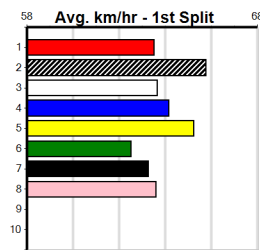

FERNANDO MICK AT STUD

Distance: 525m, Race Type: Grade 5, Total Prizemoney: $8,785
1st: $5,900, 2nd: $1,820, 3rd: $915, 4th: $150

WILLA BALE (1) excels off this draw and can really put the paw to the floor through the middle stages. PREMIUM EQUITY (5) best form would really test these and he just needs an ounce of luck going into the first bend.

Watchdog Tips: 1 5 6 2 Bet: Win 1

Race card for WILLA BALE (NSW) [5]. Includes owner info, winning distances, box history, and performance data. Trainer: Correy Grenfell (Anakie). Prize: $2.00.

Race card for ROSALES [5]. Includes owner info, winning distances, box history, and performance data. Trainer: Thomas Dailly (Anakie). Prize: $12.00.

Race card for LITTLE PRINCE [5]. Includes owner info, winning distances, box history, and performance data. Trainer: Nicole Cachia (Anakie). Prize: $24.00.

Race card for SHARP THIEF [5]. Includes owner info, winning distances, box history, and performance data. Trainer: Andrea Chapple (Exford). Prize: $12.00.

Race card for PREMIUM EQUITY (WA) [5]. Includes owner info, winning distances, box history, and performance data. Trainer: Angela Langton (Anakie). Prize: $5.50.