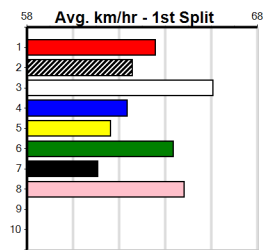

TOTAL CONTAINER SOLUTIONS

Distance: 525m, Race Type: Grade 6, Total Prizemoney: $8,785
1st: $5,900, 2nd: $1,820, 3rd: $915, 4th: $150

RAVEN PETER (8) has produced some top runs around this circuit in tougher company and looks suited to a race of this nature. CANYA JIVE (3) can work into the race in the middle stages. IDYLLIC LAYLA (1) drops back to a more suitable distance.

Watchdog Tips: 8 3 1 5 Bet: Win 8

Form Box Wgt Dist Track Date Time BON Margin 1st/2nd (Time) PIR Checked Comment W/R Split 1 S/P Grade
IDYLLIC LAYLA [6] Drops back to a more suitable distance, threat $5.50
Owner(s): C James
Winning Distances: < 300m (0) 300 - 399m (0) 400 - 499m (2) 500 - 599m (0) 600 - 699m (0) > 700m (0)
Trainer: Nicole Cachia (Anakie) ENG WBL 2024-08-15

MAD KEV [6] Capable of running a cheeky race at odds. $14.00
Owner(s): V Johnson
Winning Distances: < 300m (0) 300 - 399m (0) 400 - 499m (1) 500 - 599m (1) 600 - 699m (0) > 700m (0)
Trainer: Gerry Orr (Newborough) ENG MEP 2024-08-14

CANYA JIVE (NSW)[6] Boasts smart mid race speed, major player. $4.00
Owner(s): E Burrett
Winning Distances: < 300m (0) 300 - 399m (0) 400 - 499m (0) 500 - 599m (2) 600 - 699m (0) > 700m (0)
Trainer: Dylan Sharp (Lara)

BUN QUAKE [6] Rarely far away in this class, each way. $12.00
Owner(s): S Brincat
Winning Distances: < 300m (0) 300 - 399m (0) 400 - 499m (0) 500 - 599m (2) 600 - 699m (0) > 700m (0)
Trainer: Stephen Brincat (Albanvale)

PAW BRADLEY (NSW)[6] Slow beginner, has the talent, keep safe. $12.00
Owner(s): B Wheeler
Winning Distances: < 300m (0) 300 - 399m (0) 400 - 499m (2) 500 - 599m (0) 600 - 699m (0) > 700m (0)
Trainer: Robert Camilleri (Lara) ENG MEP 2024-08-14