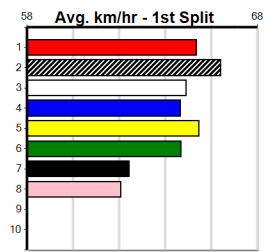

Distance: 525m, Race Type: Grade 5, Total Prizemoney: $8,785
1st: $5,900, 2nd: $1,820, 3rd: $915, 4th: $150

ASTON LORD (2) has terrific speed once balanced and is the one to beat. UNREAL MISS (1) lead a good field here last week for most of the journey and looks a strong exacta option. RUN FOR SHELTER (4) can fill a minor placing.

Watchdog Tips: 2 1 4 6 Bet: Box Quinella 1,2 ($10 for 1000%)

UNREAL MISS (NSW)[5] Lead fro a long way here last time, major player. $3.50
BK Bitch May-22 Sire: SUPERIOR PANAMA Dam: REALLY UNREAL
Owner(s): N Powell
Trainer: Jason Sharp (Lara)
Winning Distances: < 300m (0) 300 - 399m (0) 400 - 499m (0) 500 - 599m (5) 600 - 699m (0) > 700m (0)
Box History table and Prize Best Starts table included.

ASTON LORD [5] Dux of the class, the one to catch. $1.90
BK Dog Jun-22 Sire: ASTON RUPEE Dam: ASTON OPAL
Owner(s): R Borda
Trainer: Benjamin Magri (Avalon)
Winning Distances: < 300m (0) 300 - 399m (0) 400 - 499m (7) 500 - 599m (2) 600 - 699m (0) > 700m (0)
Box History table and Prize Best Starts table included.

MARAIS BALE (NSW)[5] Front runner rising in class, place preferred. $10.00
BD Bitch May-22 Sire: CHRISTO BALE Dam: HAE ALLEN
Owner(s): B Wheeler
Trainer: Rebecca Gibbons (Avalon)
Winning Distances: < 300m (0) 300 - 399m (0) 400 - 499m (3) 500 - 599m (1) 600 - 699m (0) > 700m (0)
Box History table and Prize Best Starts table included.

RUN FOR SHELTER [5] Top run here last week, each way. $10.00
BK Bitch Dec-21 Sire: SUPERIOR PANAMA Dam: GEMILLY
Owner(s): D Verhagen
Trainer: Ann Panetta (Melton West)
Winning Distances: < 300m (0) 300 - 399m (0) 400 - 499m (1) 500 - 599m (3) 600 - 699m (0) > 700m (0)
Box History table and Prize Best Starts table included.

I'M HONEY [5] Speed underneath is a worry, place best. $15.00
F Bitch May-22 Sire: FLYING RICCIARDO Dam: I'M POPPY
Owner(s): Smith Racing (SYN), D Smith, J Smith
Trainer: Danielle Smith (Lara)
Winning Distances: < 300m (0) 300 - 399m (0) 400 - 499m (0) 500 - 599m (3) 600 - 699m (0) > 700m (0)
Box History table and Prize Best Starts table included.