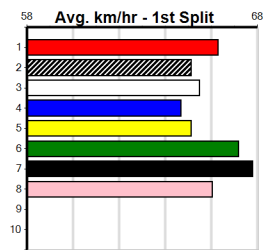

Distance: 525m, Race Type: Grade 5, Total Prizemoney: $8,785
1st: $5,900, 2nd: $1,820, 3rd: $915, 4th: $150

VAN WYCK (3) is armed with blistering early speed and can make every post a winner. KINGLSLEY BALE (7) also boasts electric early speed and can run smart times. WREN BALE (5) is as strong in the run home as any of these.

Watchdog Tips: 3 7 5 2 Bet: Win 3

BALA ACE [5] Smart speedster, may need to lead, place. $10.00
BD Dog May-22 Sire: FERNANDO BALE Dam: AEROPLANE ANNIE
Owner(s): I Garland
Trainer: Ian Garland (Longlea)
Winning Distances: < 300m (0) 300 - 399m (0) 400 - 499m (4) 500 - 599m (0) 600 - 699m (0) > 700m (0)
Winning Weights: 28.0(1) 28.2(1) 28.5(2)
4th (2) 28.5 425 BEN R5 30-Jun-24 24.17 23.61 2.25L UNLEASH IN MIAMI (24.01) Q/123 . . . 6.45 $7.00 SH
2nd (6) 28.2 525 MEA R3 06-Jul-24 30.41 30.06 1.00L FLY ALI (30.34) M/1111 . . . 5.07 $7.70 X67
7th (3) 28.4 525 MEA R10 13-Jul-24 31.02 29.89 14.00 FOLLOW THE BAND (30.05) M/8456 . . . 5.24 $29.10 SH
1st (4) 28.5 425 BEN R4 19-Jul-24 24.12 23.78 0.50L HIGH COTTON (24.15) M/222 . . . 6.64 $2.00 X67
6th (4) 28.7 425 BEN R2 26-Jul-24 24.44 23.79 7.00L MAX PEARL (23.98) M/546 . . . 6.58 $2.30 RWH
2nd (6) 28.7 425 BEN R7 02-Aug-24 23.91 23.70 3.00L HIGHER FORCE (23.70) M/322 . . . 6.89 $2.40 5
1st (4) 28.5 410 HOR R4 06-Aug-24 23.29 23.13 2.50L PAW HUNTER (23.47) M/11 . . . SW 10.32 $1.20 RW
2nd (3) 28.6 450 SHP R8 12-Aug-24 25.41 25.11 3.5L HOTEL WHISKY ONE (25.16) M/222 . . . 6.63 $3.60 X45
Last 3 wins NOT included above
1st (4) 28.2 410 HOR R1 27-Mar-24 23.13 22.70 3.00L BINGO PAT (23.33) Q/11 . . . SW 10.17 $1.70 M
1st (8) 28.0 410 HOR R2 18-Jun-24 23.08 23.08 3.25L HOME TOWN (23.30) Q/11 . . . 10.21 $1.40 7

JETSTREAM ICON [5] Explodes once fully balanced, keep safe. $5.00
BD Dog Feb-22 Sire: FERNANDO BALE Dam: WEEONA DOTTY
Owner(s): M Sullivan
Trainer: Ian Garland (Longlea)
Winning Distances: < 300m (0) 300 - 399m (0) 400 - 499m (6) 500 - 599m (3) 600 - 699m (0) > 700m (0)
Winning Weights: 31.9(1) 32.2(1) 32.4(2) 32.5(2) 32.6(1) 32.7(2)
3rd (8) 32.7 500 BEN R8 07-Jun-24 28.35 27.68 4.25L PEPPER RUSH (28.06) S/643 . . . 6.77 $2.50 SH
3rd (2) 32.2 525 MEA R10 29-Jun-24 30.03 29.82 1.75L HOUSE OF TURBO (29.92) M/4222 . . . 5.19 $7.20 5
2nd (4) 32.5 525 MEA R6 06-Jul-24 30.24 30.06 2.50L VINCENT BALE (30.06) M/5442 . . . 5.14 $8.00 X45
6th (2) 32.8 525 MEA R7 13-Jul-24 30.51 29.89 9.00L ETHANOL WATER (29.89) M/7666 . . . 5.30 $7.30 SH
2nd (3) 32.9 460 GEL R8 19-Jul-24 25.44 25.17 4.00L PASS THE BUCK (25.17) M/222 . . . 6.57 $19.80 X45
4th (4) 33.0 450 BAL R7 24-Jul-24 25.53 25.21 4.75L ASTON FANTASTIC (25.21) M/854 . . . 6.86 $11.90 X45
1st (8) 32.5 450 BAL R6 31-Jul-24 25.24 25.24 3.5L WHERE'S WALTER (25.48) M/321 . . . 6.65 $1.70 X45
1st (7) 32.7 450 BAL R11 07-Aug-24 25.52 25.38 1.75L ASPERITAS (25.62) M/621 . . . 6.70 $2.10 X45
Last 3 wins NOT included above
1st (3) 32.5 500 BEN R8 28-Apr-24 27.81 27.81 6.50L STAR'S HOPE (28.26) M/111 . . . 6.43 $3.50 X45
1st (5) 32.4 485 HOR R8 14-May-24 27.09 27.09 9.50L BOURNE SUPREMACY M/111 . . . 6.55 $1.30 X45
1st (7) 32.6 500 BEN R8 31-May-24 28.17 28.17 4.25L OX THE MAN (28.46) M/311 . . . 6.60 $3.20 X45