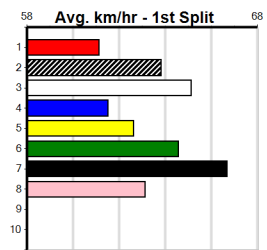

VALE GEOFF DAWSON

1

6:39PM

(VIC time)

Distance: 525m, Race Type: Grade 7, Total Prizemoney: $8,785
1st: $5,900, 2nd: $1,820, 3rd: $915, 4th: $150

The talented PIEBALD (8) should get a nice cart into the race with the speedy SPENCER (7) expected to carve down to the inside rail early doors. RUXTON GIRL (3) can settle on the speed and could be handy odds.

Watchdog Tips: **8** **7** **3** **1** **Bet:** **Box Quinella 7,8 ($10 for 1000%)**

Form	Box	Wgt	Dist	Track	Date	Time	BON	Margin	1st/2nd (Time)	PIR	Checked	Comment	WR	Split 1	S/P	Grade		
1	RIORSON BALE [7] Drawn to settle closer than usual, each way. $8.00																	
	BD		Bitch		Jul-22		Sire: FERAL FRANKY		Dam: QUAIL BALE		Trainer: Correy Grenfell (Anakie)						ENG MEP 2024-08-14	
	Owner(s): B Wheeler																	
	Winning Distances: < 300m (0) 300 - 399m (0) 400 - 499m (1) 500 - 599m (0) 600 - 699m (0) > 700m (0)																	
	Winning Weights: 29.0(1)																	
	4th (4)	28.6	515	SAN	R1	13-Jun-24	30.24	29.38	5.00L	DEVIOUS (29.89)	M/5544	.	.	.	5.32	$42.30	MF	
	2nd (8)	29.0	460	GEL	R4	28-Jun-24	26.32	25.58	5.50L	STAPLETON (25.96)	M/333	.	.	.	6.80	$3.50	MH	
	6th (3)	28.7	460	GEL	R4	05-Jul-24	26.72	25.54	7.00L	NOAH'S BEST (26.26)	Q/557	.	.	.	6.82	$17.70	MF	
	1st (8)	29.0	460	GEL	R1	12-Jul-24	26.24	25.68	1.75L	ZERO KILLER (26.36)	Q/332	.	.	.	6.86	$3.00	M	
	4th (7)	28.7	515	SAP	R10	22-Jul-24	30.55	29.48	7.00L	CELESTIAL DAWN (30.08)	Q/2444	.	.	.	5.28	$14.20	X67H	
6th (2)	28.9	460	GEL	R4	26-Jul-24	26.58	25.91	8.00L	MARAIS BALE (26.03)	M/666	.	.	.	7.05	$23.30	X67H		
3rd (6)	28.8	450	BAL	R9	05-Aug-24	25.96	25.71	1.5L	PAW NICHOLLS (25.87)	S/643	.	.	.	6.86	$9.20	T3-RV		
5th (7)	28.7	525	MEA	R1	10-Aug-24	30.67	29.91	7.50L	PAW LOU LOU (30.17)	S/8555	.	.	.	5.38	$48.70	7		
Last 3 wins NOT included above																		
Box History																		
Bx	1st	2nd	3rd	4th	5th	6th	7th	8th										
1																		
2	1	1	1	1	1													
3																		
4					1													
5																		
6			1	1														
7						2	1											
8	1	1																
Prize Best	$3465.00																	
Starts	30.67(7)-10/8/24																	
Trk/Dts	16-1-2-2																	
APM	1-0-0-0 2613																	

Form	Box	Wgt	Dist	Track	Date	Time	BON	Margin	1st/2nd (Time)	PIR	Checked	Comment	WR	Split 1	S/P	Grade		
2	HUDSON FLYER (SA)[7] Seems content on running a place, trifecta chance $18.00																	
	F		Dog		Mar-21		Sire: BARCIA BALE		Dam: AEROPLANE GRACE		Trainer: John McCallum (Craigieburn)							
	Owner(s): D Walters																	
	Winning Distances: < 300m (0) 300 - 399m (1) 400 - 499m (0) 500 - 599m (0) 600 - 699m (0) > 700m (0)																	
	Winning Weights: 29.4(1)																	
	7th (6)	30.8	390	SHP	R3	04-Jul-24	23.10	22.18	12.00	RAPIDFIRE MORRIS (22.26)	M/88	.	.	.	9.07	$11.50	T3-7	
	4th (5)	30.8	350	HVL	R3	10-Jul-24	20.14	19.62	1.00L	FLYING BESSIE (20.07)	M/1	.	.	.	6.64	$2.20	T3-7	
	5th (7)	30.5	460	GEL	R9	16-Jul-24	26.32	25.75	8.50L	MILL ALI (25.75)	Q/333	.	.	.	6.77	$51.50	X67	
	6th (6)	30.5	500	BEN	R5	24-Jul-24	29.48	28.47	11.00	KENNY CAN CAN (28.72)	M/335	.	.	.	6.72	$8.30	7	
	2nd (7)	30.5	460	GEL	R5	30-Jul-24	26.12	26.07	1.00L	STAPLETON (26.07)	M/222	.	SW	.	6.69	$29.50	7	
5th (3)	30.6	460	GEL	R5	03-Aug-24	26.61	26.23	5.50L	WINTER BALE (26.23)	M/655	.	.	.	6.89	$6.80	X67		
6th (1)	30.5	525	MEP	R10	07-Aug-24	31.24	29.93	13.00	PAW HELION (30.37)	M/4346	.	.	.	5.25	$26.00	X67H		
2nd (2)	30.4	460	GEL	R7	13-Aug-24	26.67	26.08	6.00L	CIRCLE ROUND (26.28)	M/223	.	.	.	6.75	$7.70	7		
Last 3 wins NOT included above																		
1st (7)	29.4	300	HVL	R1	09-Feb-24	17.02	16.75	2.50L	DINOSAUR DEANO (17.18)	M/1	.	.	.	3.92	$8.20	T3-M		
Box History																		
Bx	1st	2nd	3rd	4th	5th	6th	7th	8th										
1		3																
2	1				1	1												
3	2				2	1	1	1										
4	1	1	1	1														
5	1					1												
6					2		1	1										
7	1	1	1	1	1													
8	1	2	1	1	1													
Prize Best	$6365.00																	
Starts	31.24(1)-7/8/24																	
Trk/Dts	35-1-10-4																	
APM	1-0-0-0 2830