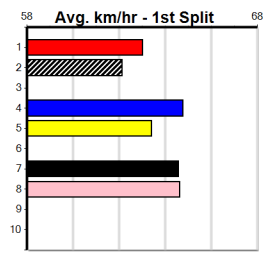

CITY VIEW BISTRO (1-4 WINS)

Distance: 600m, Race Type: Restricted Win, Total Prizemoney: $10,095
1st: $6,800, 2nd: $2,095, 3rd: $1,050, 4th: $150

SHADOWS OF BLUE (7) handled this exacta draw in his fast 34.54 win here last week and can repeat the dose. VISTA YTTRIUM (4) can race on the speed and will better for last start hit out over this distance range.

Watchdog Tips: **7** **4** **8** **5** **Bet:** **Box Quinella 4,7 ($10 for 1000%)**

1

EUREKA ROBBIE [5] Comes into calculations off this draw. **$13.00**

RF Dog Jan-22 Sire: ALLEN DEED Dam: FLO LAVA
Owner(s): J Rea
Winning Distances: < 300m (0) 300 - 399m (0) 400 - 499m (0) 500 - 599m (3) 600 - 699m (0) > 700m (0)
Winning Weights: 32.1(1) 32.7(1) 32.8(1)

6th (6)	31.9	600	MTG	R8	21-Apr-24	35.61	35.37	3.5L SKYE MADE ME (35.37)		9.60	$4.60	X456
7th (3)	32.1	650	WBL	R6	01-May-24	38.20	37.72	7.00L PASS MARK (37.72)	S/888		18.20	$53.20 S
6th (4)	31.9	650	WBL	R4	09-May-24	39.19	37.62	23.00 GO SEEK REECE (37.62)	M/666		18.69	$40.40 RWH
4th (4)	32.2	515	SAN	R1	11-Jul-24	30.27	29.54	3.25L HARVINGTON (30.05)	M/8777		5.37	$41.90 X67
4th (5)	32.3	525	MEP	R10	17-Jul-24	30.84	29.78	9.50L VILMA BALE (30.19)	M/7765		5.36	$29.70 X67
1st (8)	32.1	595	SAP	R3	22-Jul-24	34.70	34.51	4.75L PAW ERINA (35.02)	M/3211		9.42	$3.60 RW
4th (2)	32.1	730	MEP	R5	31-Jul-24	43.57	43.19	5.50L PAYBACK (43.19)	M/4422		5.15	$28.40 RW
5th (7)	32.6	640	SLE	R5	11-Aug-24	37.55	37.11	6.50L PAYBACK (37.11)	M/4444		6.36	$33.20 RW

Last 3 wins NOT included above

1st (8)	32.7	595	SAP	R2	14-Jan-24	34.78	33.87	2.25L ANOTHER FIFTY (34.93)	M/1111		9.46	$9.70 RW
1st (4)	32.8	512	MTG	R2	24-Mar-24	30.50	29.59	7.00L BUNGALOO BRUISER (30.98)			4.66	$1.45 XM6

Trainer: Craig Treherne (Lara)
ENG BEN 2024-08-16

Box History

Bx	1st	2nd	3rd	4th	5th	6th	7th	8th
1								1
2				1				
3			1				1	
4	1	1		2	1	1		
5								1
6						1		
7				1	1			1
8	2							

Prize Best Starts Trk/Dts APM $7845.00 FSTD 18-3-1-1 0-0-0-0 4344

2

VISTA ARGON [7] Drawn better today, look for improvement. **$12.00**

RF Dog Oct-22 Sire: ASTON RUPEE Dam: GYPSY VISTA
Owner(s): G Dailly
Winning Distances: < 300m (0) 300 - 399m (0) 400 - 499m (0) 500 - 599m (1) 600 - 699m (0) > 700m (0)
Winning Weights: 37.9(1)

3rd (2)	37.6	525	MEP	R3	26-Jun-24	30.54	30.08	3.25L CANYA JIVE (30.32)	S/7433		5.42	$12.00 MH
4th (8)	38.0	525	MEA	R1	06-Jul-24	30.47	30.06	4.00L THEEGALA (30.20)	M/5544		5.28	$19.30 MF
1st (2)	37.9	525	MEP	R3	10-Jul-24	30.78	30.00	0.75L PAW CASSIAN (30.82)	M/3222		5.29	$1.50 M
2nd (6)	37.2	515	SAP	R3	15-Jul-24	30.52	29.45	0.10L LAPIS LAZULI (30.52)	M/7632		5.70	$6.30 7
2nd (8)	38.2	525	MEA	R2	27-Jul-24	30.58	30.09	0.50L CANYA JIVE (30.55)	M/6332		5.37	$15.50 7
7th (5)	38.6	525	MEA	R1	03-Aug-24	30.71	29.82	5.50L HONEY ZEN (30.33)	M/7777		5.40	$7.90 7
5th (7)	38.0	595	SAP	R10	12-Aug-24	34.65	34.25	6.00L STACY'S MUM (34.25)	S/6655		9.54	$23.60 RWH

Last 3 wins NOT included above

Trainer: Thomas Dailly (Anakie)

Box History

Bx	1st	2nd	3rd	4th	5th	6th	7th	8th
1								
2	1		1					
3								
4								
5								1
6		1						
7					1			
8		1		1				

Prize Best Starts Trk/Dts APM $5105.00 FSTD 7-1-2-1 0-0-0-0 4386

3

*** VACANT BOX ***

Sire: Dam: Trainer:

Owner(s):
Winning Distances: < 300m (0) 300 - 399m (0) 400 - 499m (0) 500 - 599m (0) 600 - 699m (0) > 700m (0)
Winning Weights:

Box History