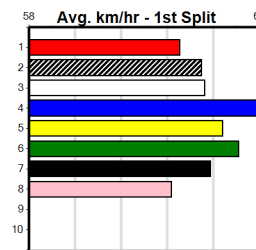

GORSKI ENGINEERING

Distance: 730m, Race Type: Grade 5, Total Prizemoney: $10,095
1st: $6,800, 2nd: $2,095, 3rd: $1,050, 4th: $150

MEPUNGA SURPRISE (5) looks a real stayer in the making and with an ounce of luck in the initial stages she can make it win number 13 from just 31 starts. FIREC HAMBER (2) is proven over this distance and looks the danger.

Watchdog Tips: 5 2 3 1 Bet: Win 5

WINDSOR GIRL [5] Drawn to settle on the speed, can threaten. $7.50
Owner(s): M Evans
Winning Distances: < 300m (0) 300 - 399m (0) 400 - 499m (1) 500 - 599m (1) 600 - 699m (4) > 700m (0)
Box History table and Prize Best Starts table included.

FIRE CHAMBER [5] Improving stayer, strong type, major player. $6.50
Owner(s): S White
Winning Distances: < 300m (0) 300 - 399m (0) 400 - 499m (0) 500 - 599m (3) 600 - 699m (0) > 700m (2)
Box History table and Prize Best Starts table included.

FLYING ENVY [5] Can lead here, last 50m a concern. $4.40
Owner(s): T Erenshaw
Winning Distances: < 300m (0) 300 - 399m (0) 400 - 499m (0) 500 - 599m (3) 600 - 699m (2) > 700m (0)
Box History table and Prize Best Starts table included.

LILLY INTENTION [5] Front runner, tough ask in this company. $21.00
Owner(s): O'Neill Racing (SYN), T O'Neill, T O'Neill, T O'Neill, M O'Neill
Winning Distances: < 300m (0) 300 - 399m (0) 400 - 499m (1) 500 - 599m (2) 600 - 699m (1) > 700m (3)
Box History table and Prize Best Starts table included.

MEPUNGA SURPRISE [5] Stayer on the rise, should be too fast here. $2.00
Owner(s): B Smith
Winning Distances: < 300m (0) 300 - 399m (0) 400 - 499m (0) 500 - 599m (5) 600 - 699m (5) > 700m (2)
Box History table and Prize Best Starts table included.