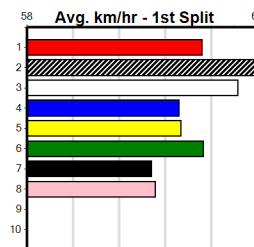

SPORTSBET WE LET THE DOGS OUT

12

10:22PM

(VIC time)

Distance: 525m, Race Type: Grade 5, Total Prizemoney: $8,785
1st: $5,900, 2nd: $1,820, 3rd: $915, 4th: $150

TOP SPEED GEAR (1) is coming off a career best 29.57 Sandown Park win and looks drawn to win again. AMANDA HOLYFIELD (2) comes here for the first time with some smart Wenty Park form. OSPREY WARRIOR (8) is a versatile type.

Watchdog Tips: 1 2 8 7 **Bet:** Win 1

TOP SPEED GEAR (TAS)[5] **Career best win last time, gun draw, go close.** **$3.00**

F Dog Jan-21 **Sire: FERNANDO BALE Dam: JALLA ROMELDA** **Trainer: Billy Galea (Rockbank)**

Owner(s): C Fahey
Winning Distances: < 300m (0) 300 - 399m (0) 400 - 499m (5) 500 - 599m (4) 600 - 699m (0) > 700m (0)
Winning Weights: 31.6(1) 31.8(1) 31.9(2) 32.0(2) 32.2(2) 32.8(1)

Box	1st	2nd	3rd	4th	5th	6th	7th	8th
1	1	1	3					
2		2		1	1	1	3	
3		1						
4	1	2	1	4				1
5			2		3	1	1	1
6	1	1	1		2	2		
7	2		3			2	1	1
8	4		2	1	3			

Prize Best Starts Trk/Dts APM: $34875.00, 30.31(7)-1/11/23, 58-9-7-12, 3-1-0-1, 6692

AMANDA HOLYFIELD (NSW)[**Smart NSW chaser, can challenge.** **$3.00**

BK Bitch Mar-22 **Sire: BARCIA BALE Dam: SOLAR SKY** **Trainer: Raymond Smith (Forbes)**

Owner(s): Mawson Mawson (SYN), C Mawson, D Mawson
Winning Distances: < 300m (0) 300 - 399m (1) 400 - 499m (0) 500 - 599m (4) 600 - 699m (0) > 700m (0)
Winning Weights: 28.9(2) 29.2(1) 29.3(1) 29.5(1)

Box	1st	2nd	3rd	4th	5th	6th	7th	8th
1				1				1
2				1				
3			2			1	2	
4	3	1	1					
5				1				
6	1		1		1			
7				1				
8	1				2			

Prize Best Starts Trk/Dts APM: $13955.00, FSH, 21-5-1-4, 0-0-0-0, 9041

LOTTIE INTENTION [5] **Can show early speed in her races, keep safe.** **$10.00**

BK Bitch Mar-21 **Sire: HARD STYLE RICO Dam: SHAE'S INTENTION** **Trainer: Tom O'neill (Pearcedale)**

Owner(s): O'Neill Racing (SYN), T O'neill, T O'neill, T O'neill, M O'neill
Winning Distances: < 300m (0) 300 - 399m (0) 400 - 499m (0) 500 - 599m (6) 600 - 699m (2) > 700m (0)
Winning Weights: 29.1(1) 29.2(1) 29.3(2) 29.6(3) 29.8(1)

Box	1st	2nd	3rd	4th	5th	6th	7th	8th
1		2		1	1			1
2	2			1	1			2
3	1			1				
4	2	1						1
5	1				2			
6		1			1	1	3	
7	1	1	1		3	1	1	
8	1		3	1	2	1	1	1

Prize Best Starts Trk/Dts APM: $43530.00, 30.67(6)-8/7/23, 44-8-5-4, 2-0-0-0, 12526

SCOTT AQUAPHOBIA [5] **Wide runner, dropping in distance, place.** **$12.00**

BK Dog May-22 **Sire: LK'S CRUSHN IT Dam: MISS BOOMING** **Trainer: Peter Bartlett (Bamawm)**

Owner(s): V Giles
Winning Distances: < 300m (0) 300 - 399m (1) 400 - 499m (1) 500 - 599m (1) 600 - 699m (0) > 700m (0)
Winning Weights: 32.8(1) 33.6(1) 34.0(1)

Box	1st	2nd	3rd	4th	5th	6th	7th	8th
1	1			1				
2		1	1	1	1	1	2	
3	1			1	1	1	1	
4			1		1	1		
5		1	2					
6		1	1		1	1	1	1
7		1						
8	1		1					

Prize Best Starts Trk/Dts APM: $9195.00, FSTD, 27-3-5-6, 0-0-0-0, 6206

IDYLLIC LUTHER [5] **Tardy beginner, may find bother early, tested.** **$16.00**

WF Dog Oct-21 **Sire: ALLEN DEED Dam: PENELOPES CRUZN** **Trainer: Chloe Dew (Anakie)**

Owner(s): C James
Winning Distances: < 300m (0) 300 - 399m (0) 400 - 499m (4) 500 - 599m (0) 600 - 699m (0) > 700m (0)
Winning Weights: 29.7(1) 30.0(1) 30.2(1) 30.6(1)

Box	1st	2nd	3rd	4th	5th	6th	7th	8th
1	1				2	1	2	
2		1	5	2	1	1	1	
3		1		1	1	2	1	1
4	1	1	1					1
5	1							
6					1		1	3
7	1				1			1
8	1		1	2	1			

Prize Best Starts Trk/Dts APM: $13170.00, 30.19(2)-27/4/24, 40-4-3-7, 12-0-2-1, 4841