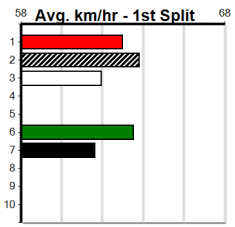

Sale

RENOOY RENOVATIONS

Distance: 435m, Race Type: Maiden, Total Prizemoney: $2,535
1st: $1,680, 2nd: $520, 3rd: $260, 4th: $75

1

5:24PM
(VIC time)

SOMERTON JUNE (3) has turned in some solid performances to date and she has the speed to make every post a winner. GRAND CASSIAN (1) has been placed in two of four to date and he is drawn to be prominent throughout.

Watchdog Tips: **3** **1** **7** **2** **Bet:** **Win 3**