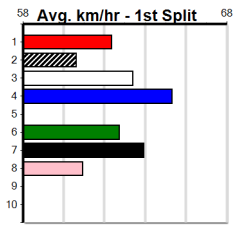

Sale

JOHNSON PLUMBING & GAS

Distance: 435m, Race Type: Mixed 6/7, Total Prizemoney: \$2,925
1st: \$1,950, 2nd: \$600, 3rd: \$300, 4th: \$75

9

8:03PM
(VIC time)

BOURNE LICKETY (3) showed his true talent with a dashing 24.54 win here and he appears to be a nice type. COLLINDA LAW (1) was a strong 24.78 winner here last time and he is drawn to get every chance. THORKILDSEN (7) is showing some promise