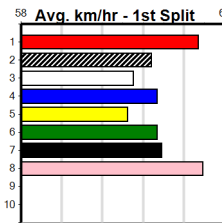

Sale

5

6:42PM

(VIC time)

PLATINUM PLUMBING PLUS MAFFRA

Distance: 435m, Race Type: Mixed 4/5, Total Prizemoney: \$3,360

1st: \$2,250, 2nd: \$690, 3rd: \$345, 4th: \$75

SEAGULL ROCK (8) is armed with an electric turn of foot and he will get plenty of room early on. KISAUNI (1) is a class act and he should be primed to fire fresh. WINKING WILLIE (2) has a big engine and he just needs room early on.