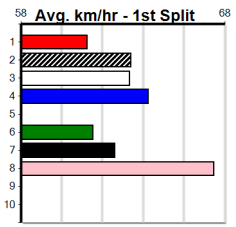

Trainer:

Owner(s):

1	2	3	4	5	6	7	8

Sale

DARREN CHESTER LOVE GIPPSLAND

Distance: 435m, Race Type: Mixed 3/4, Total Prizemoney: \$3,360
1st: \$2,250, 2nd: \$690, 3rd: \$345, 4th: \$75

7

7:25PM