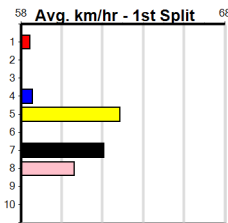

Sale

BOLTZ CONTRACTORS

Distance: 435m, Race Type: Maiden, Total Prizemoney: $2,535
1st: $1,680, 2nd: $520, 3rd: $260, 4th: $75

2
5:44PM
(VIC time)

KELLY JANE (5) showed good early burn when placed here last time and she can go one better this time. SPEEDY BEAR (7) was far from disgraced last time and he will be strong in the run home. ARTHUR LEE ROSE (8) was luckless on debut

Watchdog Tips: **5** **7** **8** **2** **Bet:** **Box Quinella 5,7,8 ($10 for 333.33%)**