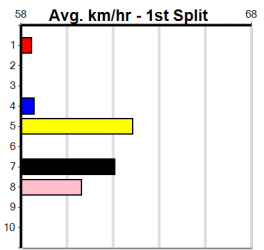

Sale

2

5:44PM

(VIC time)

BOLTZ CONTRACTORS

Distance: 435m, Race Type: Maiden, Total Prizemoney: $2,535
1st: $1,680, 2nd: $520, 3rd: $260, 4th: $75

Watchdog Tips:

Bet:

Form Box	Wgt	Dist	Track	Date	Time	BON	Margin	1st/2nd (Time)	PIR	Checked	Comment	WR	Split 1	S/P	Grade

1

GO SEE IAN [M]
BK Dog Apr-22 Sire: ZACK MONELLI Dam: JOSIE'S ENTITY
Owner(s): C Fulford Trainer: Cindy Fulford (Maffra)
Winning Distances: < 300m (0) 300 - 399m (0) 400 - 499m (0) 500 - 599m (0) 600 - 699m (0) > 700m (0)
Winning Weights:

8th	(3)	33.4	435	SLE	R1	19-Jun-24	25.82	24.41	13.00	COLLINDA LAW (24.97)	S/778	.	.	.	5.63	$21.20	M
4th	(6)	33.7	435	SLE	R1	30-Jun-24	25.33	24.46	8.00L	PARUMBA DAWN (24.77)	S/844	.	.	.	5.56	$31.30	M
5th	(2)	34.1	435	SLE	R1	03-Jul-24	25.33	24.41	7.50L	PAW YONDER (24.83)	M/864	.	.	.	5.65	$31.50	M
4th	(8)	33.5	435	SLE	R2	07-Jul-24	25.31	24.39	4.25L	SOMERTON KAREN (25.02)	S/765	.	.	.	5.77	$11.40	M
5th	(5)	33.9	435	SLE	R1	28-Jul-24	25.84	24.46	9.50L	LILY LALA (25.18)	S/755	.	.	.	5.62	$22.50	M
4th	(3)	33.9	460	WGL	R1	01-Aug-24	27.07	26.14	13.00	MINH ALFIE (26.22)	S/663	.	.	.	6.89	$20.60	M
5th	(6)	33.8	510	SLE	R2	04-Aug-24	29.76	28.78	8.00L	NORM'S LUCY (29.23)	S/545	.	.	.	9.48	$63.40	M

Last 3 wins NOT included above

Box History								
Bx	1st	2nd	3rd	4th	5th	6th	7th	8th
1								
2					1			
3				1				1
4								
5					1			
6				1	1			
7								
8				1				
Prize Best								$200.00
Starts								25.31(8)-7/7/24
Trk/Dts								7-0-0-0
APM								5-0-0-0 170

2

HENCHMEN [M]
BK Dog Oct-22 Sire: FLYING RICCIARDO Dam: ZIPPING POPPY
Owner(s): Eye Candy (SYN), C Wilk, K Gorman Trainer: Christian Wilk (Tanjil South)
Winning Distances: < 300m (0) 300 - 399m (0) 400 - 499m (0) 500 - 599m (0) 600 - 699m (0) > 700m (0)
Winning Weights:

Bx	1st	2nd	3rd	4th	5th	6th	7th	8th
1								
2								
3								
4								
5								
6								
7								
8								
Prize Best								$0
Starts								FSH
Trk/Dts								0-0-0-0
APM								0-0-0-0 0

Last 3 wins NOT included above

3

*** VACANT BOX ***
Sire: Dam:
Owner(s): Trainer:
Winning Distances: < 300m (0) 300 - 399m (0) 400 - 499m (0) 500 - 599m (0) 600 - 699m (0) > 700m (0)
Winning Weights:

Box History								
Bx	1st	2nd	3rd	4th	5th	6th	7th	8th
1								
2								
3								
4								
5								
6								
7								
8								
Prize Best								$0
Starts								FSH
Trk/Dts								0-0-0-0
APM								0-0-0-0 0