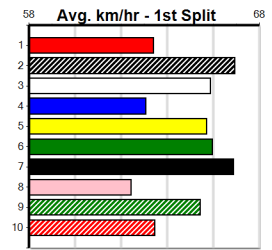

CHESTER 100% AUTHENTIC GIPPSLANDER

Distance: 510m, Race Type: Mixed 4/5, Total Prizemoney: $3,875
1st: $2,600, 2nd: $800, 3rd: $400, 4th: $75

Watchdog Tips:

Bet:

Form Box Wgt Dist Track Date Time BON Margin 1st/2nd (Time) PIR Checked Comment W/R Split 1 S/P Grade

DEADLY CLASS [5]

BK Dog Jun-20 Sire: BARCIA BALE Dam: ELEVATED Trainer: Karen Pitt (Pearcedale)
Owner(s): PLUSH (SYN), A Manolitsis, H Manolitsis, A Gannell
Winning Distances: < 300m (0) 300 - 399m (3) 400 - 499m (6) 500 - 599m (5) 600 - 699m (0) > 700m (0)
Winning Weights: 33.7(1) 33.8(2) 34.0(1) 34.1(1) 34.5(1) 34.6(1) 34.9(2) 35.0(1) 35.2(1) 35.3(2) 35.5(1)

Bx	1st	2nd	3rd	4th	5th	6th	7th	8th
1	5		1					
2	5	1			1			
3			1					
4	2							1
5				1				1
6	1		2	1	1			1
7		2	1	1				
8	1	2	1	1				

Prize Best Starts Trk/Dts APM $69980.00 29.23(6)-11/8/24 36-14-5-6 1-0-0-0 10520

1

HOLDEN BALE (NSW)[5]

RF Dog May-22 Sire: CHRISTO BALE Dam: HAE ALLEN Trainer: Rebecca Gibbons (Avalon)
Owner(s): B Wheeler
Winning Distances: < 300m (0) 300 - 399m (0) 400 - 499m (1) 500 - 599m (4) 600 - 699m (0) > 700m (0)
Winning Weights: 32.6(3) 32.9(1) 33.0(1)

Bx	1st	2nd	3rd	4th	5th	6th	7th	8th
1			1					1
2	1	1						
3	1	1						
4								
5	1							
6	1	1		1		2		
7	1	2						
8								

Prize Best Starts Trk/Dts APM $22420.00 FSH 15-5-5-1 0-0-0-0 15259

2

LAKEVIEW NOLA [5]

WF Bitch Sep-21 Sire: FERNANDO BALE Dam: LAKEVIEW GRACE Trainer: Christine Sheilds (Metung)
Owner(s): Lakeview kennels (SYN), L Whelan, M Whelan, P Whelan
Winning Distances: < 300m (0) 300 - 399m (0) 400 - 499m (1) 500 - 599m (3) 600 - 699m (1) > 700m (0)
Winning Weights: 26.7(2) 27.1(2) 27.2(1)

Bx	1st	2nd	3rd	4th	5th	6th	7th	8th
1	2	1						
2	1	1				1		
3	1	1			1			
4	1	1	1	1	1	1		
5		1	3	1	1			
6		3	1			1		
7					1	1	1	
8			1	2	1			

Prize Best Starts Trk/Dts APM $34295.00 28.86(8)-12/5/24 31-5-7-6 3-1-0-1 14912

3

HIERARCHY [5]

F Dog Feb-21 Sire: BERNARDO Dam: EAU ROUGE Trainer: Christian Wilk (Tanjil South)
Owner(s): Eye Candy (SYN), C Wilk, K Gorman
Winning Distances: < 300m (0) 300 - 399m (4) 400 - 499m (8) 500 - 599m (0) 600 - 699m (0) > 700m (0)
Winning Weights: 29.6(1) 30.2(2) 30.4(2) 30.7(1) 31.2(2) 31.3(1) 31.5(1) 31.6(1) 31.8(1)

Bx	1st	2nd	3rd	4th	5th	6th	7th	8th
1	1	3	2	2	1	1	1	1
2	2	2	2	1	1	1	2	1
3		1		1	1	1		
4	3	1	1	2	4			
5		2	2	2	1		2	
6	3	1	3			1	1	1
7	2	3	2	2	2	2	1	
8	2	1	2		1		2	

Prize Best Starts Trk/Dts APM $45880.00 29.03(4)-19/5/24 75-12-13-12 5-0-0-1 13370

4

SMOOTH CRIMINAL [4]

F Dog Oct-21 Sire: CATCH THE THIEF Dam: VELOCITY ANIFRID Trainer: Dawn Johnston (Toongabbie)
Owner(s): D Johnston
Winning Distances: < 300m (0) 300 - 399m (0) 400 - 499m (10) 500 - 599m (2) 600 - 699m (0) > 700m (0)
Winning Weights: 31.5(2) 31.7(2) 31.8(2) 32.1(2) 32.2(2) 32.3(1) 32.6(1)

Bx	1st	2nd	3rd	4th	5th	6th	7th	8th
1	1	1	1					
2	3	2	2	1	1			1
3	1	1	1	1	2			
4	1	1	1	1	1			1
5	2	2	1		1			
6			1	1				1
7			1		3			1
8	4	1		1	1			1

Prize Best Starts Trk/Dts APM $34385.00 28.90(5)-18/2/24 43-12-7-5 6-1-0-1 11081

5