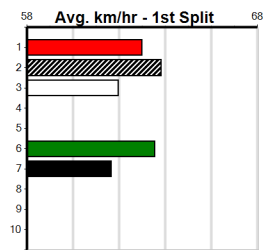

Sale
1
5:19PM
(VIC time)

RENOVOY RENOVATIONS

Distance: 435m, Race Type: Maiden, Total Prizemoney: $2,535
1st: $1,680, 2nd: $520, 3rd: $260, 4th: $75

Watchdog Tips: ☐ ☐ ☐ ☐ ☐ ☐ Bet:

Form Box Wgt Dist Track Date Time BON Margin 1st/2nd (Time) PIR Checked Comment W/R Split 1 S/P Grade

1

GRAND CASSIAN [M]

BK Dog Sep-22 Sire: BERNARDO Dam: IN ORBIT
Owner(s): R Conway Trainer: Robert Conway (Bunyip)
Winning Distances: < 300m (0) 300 - 399m (0) 400 - 499m (0) 500 - 599m (0) 600 - 699m (0) > 700m (0)

Winning Weights:

Run	Time	Wgt	Dist	Track	Date	BON	Margin	1st/2nd (Time)	PIR	Checked	Comment	W/R	Split 1	S/P	Grade
5th (7)	31.1	350	TRA	R3	05-Jul-24	20.58	19.49	8.00L OUR IVIE ROSE (20.03)	M/65				7.06		$8.80 M
2nd (1)	31.3	435	SLE	R1	28-Jul-24	25.27	24.46	1.5L LILY LALA (25.18)	Q/112				5.29		$10.00 M
4th (3)	31.4	510	SLE	R2	04-Aug-24	29.62	28.78	6.00L NORM'S LUCY (29.23)	M/222				9.25		$10.00 M
2nd (8)	31.6	435	SLE	R2	11-Aug-24	25.09	24.42	2.00L PAUA OF TESSA (24.95)	M/222				5.33		$8.70 M

Last 3 wins NOT included above

Box History

Bx	1st	2nd	3rd	4th	5th	6th	7th	8th
1		1						
2								
3				1				
4								
5								
6								
7					1			
8	1							

Prize Best		$1115.00
Starts	25.09(8)-11/8/24	
Trk/Dts	4-0-2-0	
APM	2-0-2-0	1115

2

HIGH FINANCE [M]

BK Bitch Jan-22 Sire: BEWILDERING Dam: HOW HIGH JAZZ
Owner(s): C Fulford Trainer: Corey Fulford (Maffra)
Winning Distances: < 300m (0) 300 - 399m (0) 400 - 499m (0) 500 - 599m (0) 600 - 699m (0) > 700m (0)

Winning Weights:

Run	Time	Wgt	Dist	Track	Date	BON	Margin	1st/2nd (Time)	PIR	Checked	Comment	W/R	Split 1	S/P	Grade
7th (8)	23.6	435	SLE	R2	09-Jun-24	25.80	24.34	10.00 PAW CHEYENNE (25.13)	M/877				5.63		$53.70 M
4th (8)	23.9	400	WGL	R2	13-Jun-24	23.69	22.90	7.00L BLUE NITROGEN (23.20)	M/33				8.73		$28.70 M
4th (6)	23.6	300	HVL	R1	28-Jun-24	17.60	16.68	6.50L DOWN SOUTH GIRL (17.17)	M/5				4.16		$41.50 T3-M
4th (5)	24.0	400	WGL	R2	04-Jul-24	23.73	23.04	7.00L JUST ANGELIC (23.26)	M/22				8.62		$56.70 M
2nd (7)	23.7	400	WGL	R2	18-Jul-24	23.46	22.88	5.50L BAGGIO (23.11)	M/11				8.42		$7.40 M
4th (3)	24.1	400	WGL	R1	25-Jul-24	23.51	23.01	4.75L OUR VISION (23.18)	M/12				8.41		$20.00 T3-M
6th (8)	24.6	435	SLE	R1	04-Aug-24	25.83	24.36	11.00 SHE'S OUR ART (25.09)	M/845				5.47		$24.80 M
4th (4)	24.6	435	SLE	R1	11-Aug-24	25.08	24.42	8.00L BOURNE LICKETY (24.54)	M/443				5.32		$51.40 M

Last 3 wins NOT included above

Box History

Bx	1st	2nd	3rd	4th	5th	6th	7th	8th
1								
2								
3				1		1		
4		1	1					
5				1				
6				1				
7	1					1	1	
8				1				1

Prize Best		$855.00
Starts	25.08(4)-11/8/24	
Trk/Dts	10-0-1-1	
APM	3-0-0-0	711