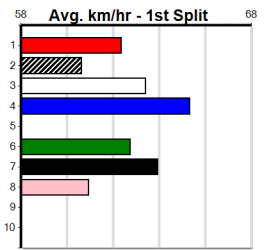

Sale

JOHNSON PLUMBING & GAS

9

8:03PM

(VIC time)

Distance: 435m, Race Type: Mixed 6/7, Total Prizemoney: $2,925
1st: $1,950, 2nd: $600, 3rd: $300, 4th: $75

Watchdog Tips: ☐ ☐ ☐ ☐ ☐ **Bet:** ☐

Form	Box	Wgt	Dist	Track	Date	Time	BON	Margin	1st/2nd (Time)	PIR	Checked	Comment	WR	Split 1	S/P	Grade

1

COLLINDA LAW [6]
BK Dog May-22 Sire: ASTON DEE BEE Dam: AUDACIOUS BELL
Owner(s): S Tyler Trainer: Stephanie Tyler (Boisdale)
Winning Distances: < 300m (0) 300 - 399m (0) 400 - 499m (2) 500 - 599m (0) 600 - 699m (0) > 700m (0)
Winning Weights: 35.6(1) 36.0(1)

3rd (4)	35.7	435	SLE	R9	07-Jul-24	25.08	24.39	4.00L	BEST OF COLOUR (24.81)	M/333	.	.	.	5.35	$36.20	X67
6th (2)	35.7	400	WGL	R9	11-Jul-24	23.40	23.08	2.75L	SWANKY CHIC (23.22)	M/44	.	.	.	8.67	$4.50	T3-7
7th (2)	35.7	400	WGL	R3	18-Jul-24	23.72	22.88	12.00	ARKA RIVER (22.89)	M/67	.	.	.	8.66	$2.80	7
5th (7)	35.4	435	SLE	R4	24-Jul-24	25.76	24.44	7.50L	ON REPEAT (25.24)	M/465	.	.	.	5.32	$3.50	7
7th (6)	35.6	435	SLE	R3	28-Jul-24	25.68	24.46	12.00	LITTLE MEG (24.88)	M/577	.	.	.	5.49	$30.80	X67
6th (8)	35.9	400	WGL	R9	01-Aug-24	23.44	22.88	3.5L	DANCING DARCI (23.20)	M/35	.	.	.	8.67	$11.60	7
3rd (1)	35.7	435	SLE	R3	11-Aug-24	25.25	24.42	4.75L	PAW USAMI (24.92)	M/332	.	.	.	5.29	$23.70	X67
1st (1)	36.0	435	SLE	R4	14-Aug-24	24.78	24.45	0.75L	GRAND STRIDE (24.82)	M/222	.	.	.	5.31	$1.60	7

Last 3 wins NOT included above

1st (5)	35.6	435	SLE	R1	19-Jun-24	24.97	24.41	5.50L	DAINTREE PISTOL (25.34)	M/111	.	SW	.	5.33	$3.60	M

Box History

Bx	1st	2nd	3rd	4th	5th	6th	7th	8th
1	1		1	1				
2						1	1	
3			1					
4				1				
5	1							
6								2
7					1	1		
8						1		

Prize Best	$3655.00
Starts	24.78(1)-14/8/24
Trk/Dts	14-2-0-3
APM	11-2-0-3
	3169

2

MAGICAL PAWS [7]
BKW Bitch May-22 Sire: AUSSIE INFRARED Dam: QUICK PAWS
Owner(s): P Mckenzie Trainer: Peter Mckenzie (Tinamba)
Winning Distances: < 300m (0) 300 - 399m (0) 400 - 499m (1) 500 - 599m (0) 600 - 699m (0) > 700m (0)
Winning Weights: 28.3(1)

5th (2)	27.2	350	TRA	R1	29-May-24	20.54	19.62	11.00	PAW VARNER (19.84)	M/55	.	.	.	7.02	$15.10	M
4th (4)	27.2	350	TRA	R3	05-Jul-24	20.41	19.49	5.50L	OUR IVIE ROSE (20.03)	M/33	.	.	.	6.77	$10.80	M
5th (1)	27.4	350	TRA	R1	10-Jul-24	20.81	19.79	8.50L	GOT FLAIR (20.23)	M/566	.	.	.	7.04	$7.70	M
7th (1)	27.6	435	SLE	R2	17-Jul-24	26.24	24.54	19.00	DR. LEONI (24.95)	M/478	.	.	.	5.51	$39.30	M
5th (3)	28.0	435	SLE	R3	24-Jul-24	25.39	24.44	3.5L	PAW OLYMPIA (25.16)	M/234	.	.	.	5.36	$22.10	M
7th (1)	28.0	435	SLE	R1	04-Aug-24	25.92	24.36	12.00	SHE'S OUR ART (25.09)	M/288	.	.	.	5.30	$21.10	M
7th (1)	28.4	435	SLE	R1	11-Aug-24	25.78	24.42	18.00	BOURNE LICKETY (24.54)	M/877	.	.	.	5.56	$44.70	M
1st (3)	28.3	435	SLE	R1	14-Aug-24	25.25	24.45	1.75L	SPEEDY BEAR (25.37)	M/443	.	.	.	5.43	$23.80	M

Last 3 wins NOT included above

Prize Best	$2200.00
Starts	25.25(3)-14/8/24
Trk/Dts	19-1-1-3
APM	5-1-0-0
	1525