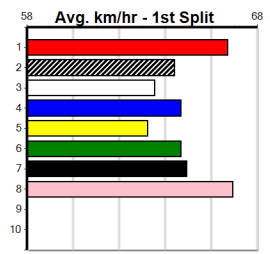

PLATINUM PLUMBING PLUS MAFFRA

Distance: 435m, Race Type: Mixed 4/5, Total Prizemoney: $3,360
1st: $2,250, 2nd: $690, 3rd: $345, 4th: $75

Watchdog Tips:

Bet:

Form Box Wgt Dist Track Date Time BON Margin 1st/2nd (Time) PIR Checked Comment W/R Split 1 S/P Grade

KISAUNI [5]

BK Dog Mar-22 Sire: FERNANDO BALE Dam: MOMBASA

Owner(s): Worldly (SYN), W Macpherson, P Campbell

Winning Distances: < 300m (0) 300 - 399m (1) 400 - 499m (3) 500 - 599m (7) 600 - 699m (1) > 700m (0)

Winning Weights: 29.3(2) 29.4(1) 29.5(1) 29.6(2) 29.8(1) 29.9(1) 30.6(1) 30.9(1) 31.1(1) 31.4(1)

Table listing race results for KISAUNI, including date, time, weight, and prize money.

Last 3 wins NOT included above

Table listing recent race results for KISAUNI, including date, time, weight, and prize money.

Trainer: Gary Joske (Yinnar)

Box History

Box history table for KISAUNI showing box numbers and splits across different races.

1

WINKING WILLIE [5]

BK Dog Feb-22 Sire: BERNARDO Dam: SILVER SALUTE

Owner(s): D Rhodes

Winning Distances: < 300m (0) 300 - 399m (8) 400 - 499m (6) 500 - 599m (0) 600 - 699m (0) > 700m (0)

Winning Weights: 33.9(1) 34.1(1) 34.7(1) 35.3(2) 35.4(1) 35.6(1) 35.8(2) 36.3(1) 36.7(1) 36.8(1) 37.0(2)

Table listing race results for WINKING WILLIE, including date, time, weight, and prize money.

Last 3 wins NOT included above

Table listing recent race results for WINKING WILLIE, including date, time, weight, and prize money.

Trainer: Ned McDonald (Pearcedale)

Box History

Box history table for WINKING WILLIE showing box numbers and splits across different races.

2

JENNA [4]

BK Bitch Jul-20 Sire: AUSSIE INFRARED Dam: MIRIAM

Owner(s): J Gill

Winning Distances: < 300m (0) 300 - 399m (1) 400 - 499m (4) 500 - 599m (0) 600 - 699m (0) > 700m (0)

Winning Weights: 28.4(2) 28.7(1) 29.6(1) 31.0(1)

Table listing race results for JENNA, including date, time, weight, and prize money.

Last 3 wins NOT included above

Table listing recent race results for JENNA, including date, time, weight, and prize money.

Trainer: Jennifer Gill (Darriman)

Box History

Box history table for JENNA showing box numbers and splits across different races.

3

BO RHAPSODY [5]

BK Dog Jan-22 Sire: SHIMA SHINE Dam: ABSOLUTE RUBY

Owner(s): Ruby Syndicate (SYN), R Matthews, A Scott, M Lowe, E Scott, N Brown, D Gleeson, G Johnson

Winning Distances: < 300m (0) 300 - 399m (2) 400 - 499m (5) 500 - 599m (3) 600 - 699m (0) > 700m (0)

Winning Weights: 33.5(1) 33.7(1) 33.9(1) 34.1(1) 34.2(2) 34.3(1) 34.4(1) 34.5(1) 35.1(1)

Table listing race results for BO RHAPSODY, including date, time, weight, and prize money.

Last 3 wins NOT included above

Table listing recent race results for BO RHAPSODY, including date, time, weight, and prize money.

Trainer: Dawn Johnston (Toongabbie)

Box History

Box history table for BO RHAPSODY showing box numbers and splits across different races.

4

MADALIA SNOOPY [4]

BK Dog Jun-21 Sire: ASTON DEE BEE Dam: MADALIA MAGGIE

Owner(s): P Mckenzie

Winning Distances: < 300m (0) 300 - 399m (1) 400 - 499m (5) 500 - 599m (2) 600 - 699m (0) > 700m (0)