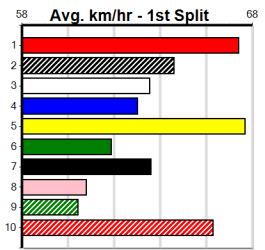

SPORTSBET (1-4 WINS) HT1

Distance: 435m, Race Type: Restricted Win Heat, Total Prizemoney: $2,925
1st: $1,950, 2nd: $600, 3rd: $300, 4th: $75

Watchdog Tips: [ ] [ ] [ ] [ ] [ ] Bet: [ ] [ ] [ ] [ ] [ ] [ ] [ ] [ ] [ ] [ ] [ ]

Table for FLYING GENERAL [5] including dog details (Owner: T Erenshaw), race history (e.g., 1st (1) 30.9 350 HVL R2), and box history (Bx 1st 2nd 3rd 4th 5th 6th 7th 8th).

Table for PERCIVAL [5] including dog details (Owner: S Stockdale), race history, and box history.

Table for RAPID HEART [4] including dog details (Owner: R Boyce), race history, and box history.

Table for BRINDLE CHIC [5] including dog details (Owner: G Miltos), race history, and box history.

Table for URANA MUFFIN [5] including dog details (Owner: S Mallia), race history, and box history.