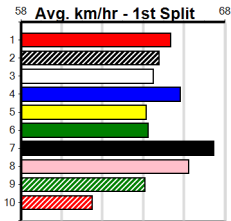

CENTRAL SCAFFOLDS

Distance: 350m, Race Type: Grade 5, Total Prizemoney: $2,925
1st: $1,950, 2nd: $600, 3rd: $300, 4th: $75

9

1:14PM
(VIC time)

ASTON JALAPENO (4) returned to racing with a top 300m win here last start and he looks hard to hold out again in this. DESTINI PALADIN (8) produced a fast 19.47 win here last start and a repeat will see him right in the finish again here.

Watchdog Tips:

4

8

1

7

Bet:

Win 4