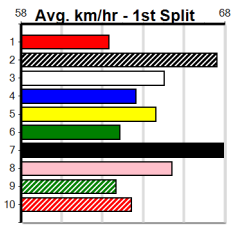

3

11:22AM
(VIC time)

MISSES EASY (7) produced a top effort here two starts back behind a quick chaser and she could be the one to beat in this. THAI BUTTERFLY (1) has also may some quick types in her last few and she can challenge from her gun draw.

Watchdog Tips: **7** **1** **4** **3** Bet: **Win 7**