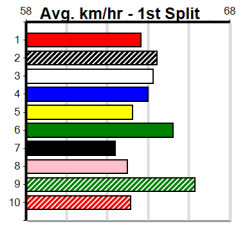

PITSTOP MOWER REPAIRS DAMSELS DA

Distance: 300m, Race Type: Grade 5, Total Prizemoney: \$2,925
1st: \$1,950, 2nd: \$600, 3rd: \$300, 4th: \$75

12

2:15PM

(VIC time)

FLIPPER PENNY (6) has the early speed to find the front in this and she may prove very hard to reel in if she does. QUEEN MAGGIE (3) goes well here and should be in the finish. Must be included.