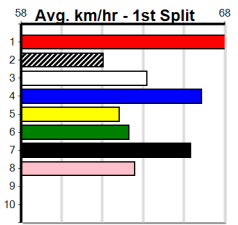

SPORTSBET NOBODY DOES IT EASIER

Distance: 350m, Race Type: Mixed 6/7, Total Prizemoney: $2,925
1st: $1,950, 2nd: $600, 3rd: $300, 4th: $75

1

10:45AM
(VIC time)

SILENT WHISPER (8) was a good Geelong winner 2 starts back before meeting a promising one here last start and she could be the one to beat today. DAMAGED PANEL (1) posted handy wins here in 2 of her last 3 and is drawn to challenge.

Watchdog Tips: **8** **1** **7** **4** **Bet:** **Win 8**