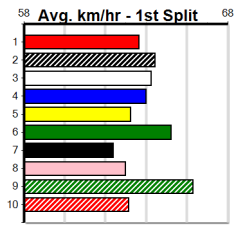

PITSTOP MOWER REPAIRS DAMSELS DA

12

2:15PM
(VIC time)

Distance: 300m, Race Type: Grade 5, Total Prizemoney: $2,925
1st: $1,950, 2nd: $600, 3rd: $300, 4th: $75

Watchdog Tips: **0 0 0 0** Bet: **0**