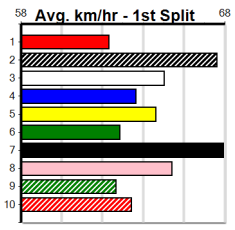

3

11:22AM

(VIC time)

Watchdog Tips: 0 0 0 0 Bet: .

Main race results table with columns: Form, Box, Weight, Dist, Track, Date, Time, BON, Margin, 1st/2nd (Time), PIR, Checked, Comment, W/R, Split 1, S/P, Grade. It contains 10 race entries, each with a header, trainer, and a list of horses with their respective details and winning boxes.