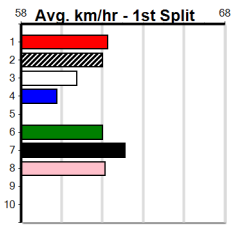

THE BECKLEY CENTRE GEELONG (275+

Distance: 400m, Race Type: Maiden, Total Prizemoney: $1,530
1st: $1,000, 2nd: $320, 3rd: $160, 4th: $50

1

3:09PM
(VIC time)

Watchdog Tips: 0 0 0 0 **Bet:** .