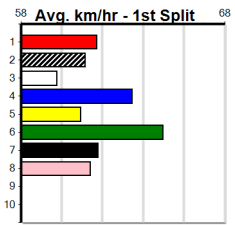

NP ELECTRICAL (2-3 WINS) (275+RANK)

Distance: 460m, Race Type: Restricted Win, Total Prizemoney: $1,530
1st: $1,000, 2nd: $320, 3rd: $160, 4th: $50

7

5:14PM

(VIC time)

Watchdog Tips:

0 0 0 0

Bet: