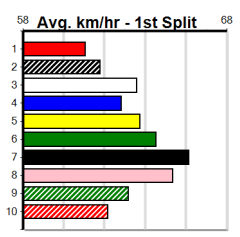

Winning Boxes							
1	2	3	4	5	6	7	8

10 * NO RESERVE *****

Trainer:
Owner(s):

Winning Boxes							
1	2	3	4	5	6	7	8

Geelong
9
5:55PM
(VIC time)

MERV JENNINGS SIGNS (275+RANK)

Distance: 400m, Race Type: Grade 7, Total Prizemoney: \$1,530
1st: \$1,000, 2nd: \$320, 3rd: \$160, 4th: \$50