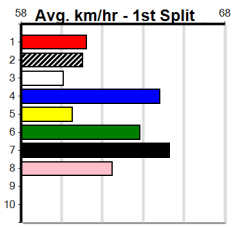

SPORTSBET GREEN TICKS (275+RANK)

Distance: 400m, Race Type: Maiden, Total Prizemoney: $1,530
1st: $1,000, 2nd: $320, 3rd: $160, 4th: $50

2

3:27PM

(VIC time)

Watchdog Tips:

0 0 0 0

Bet: