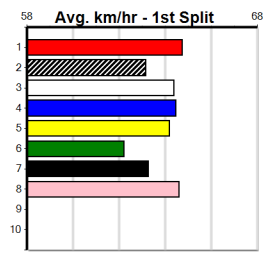

TTS ELECTRICS (275+RANK)

Distance: 400m, Race Type: Grade 5, Total Prizemoney: $1,530
1st: $1,000, 2nd: $320, 3rd: $160, 4th: $50

Watchdog Tips:

Bet:

Form Box Wgt Dist Track Date Time BON Margin 1st/2nd (Time) PIR Checked Comment WR Split 1 S/P Grade

GOING GETS TOUGH (NSW) [5]
Owner(s): D Bewley
Sire: MOREIRA Dam: SUNBURNT OPAL
Trainer: Michael Bewley (Pentland Hills)
Winning Distances: < 300m (0) 300 - 399m (6) 400 - 499m (4) 500 - 599m (1) 600 - 699m (0) > 700m (0)
Box History table with 8 columns (Bx, 1st, 2nd, 3rd, 4th, 5th, 6th, 7th, 8th) and Prize Best Starts table.

TINKER MIKE [5]
Owner(s): Burns Racing (SYN), C Burns, J Burns
Sire: MAGIC SPRITE Dam: SLEW LEFT
Trainer: Jennifer Burns (Balliang)
Winning Distances: < 300m (0) 300 - 399m (0) 400 - 499m (5) 500 - 599m (1) 600 - 699m (0) > 700m (0)
Box History table with 8 columns (Bx, 1st, 2nd, 3rd, 4th, 5th, 6th, 7th, 8th) and Prize Best Starts table.

SON OF CECIL [5] Biks
Owner(s): A Spiteri
Sire: ASTON DEE BEE Dam: MRS. SHARP
Trainer: Alfred Spiteri (St Albans)
Winning Distances: < 300m (0) 300 - 399m (2) 400 - 499m (1) 500 - 599m (0) 600 - 699m (0) > 700m (0)
Box History table with 8 columns (Bx, 1st, 2nd, 3rd, 4th, 5th, 6th, 7th, 8th) and Prize Best Starts table.

BLACK PISTOL [5]
Owner(s): A Carr
Sire: BANJO BOY Dam: PISTOL
Trainer: Malcolm Carr (Devon Meadows)
Winning Distances: < 300m (0) 300 - 399m (3) 400 - 499m (2) 500 - 599m (0) 600 - 699m (0) > 700m (0)
Box History table with 8 columns (Bx, 1st, 2nd, 3rd, 4th, 5th, 6th, 7th, 8th) and Prize Best Starts table.

MARINO [5]
Owner(s): B Middling
Sire: TOMMY SHELBY Dam: MY LUCKY MIA
Trainer: Brendan Middling (Rockbank)
Winning Distances: < 300m (0) 300 - 399m (1) 400 - 499m (6) 500 - 599m (0) 600 - 699m (0) > 700m (0)
Box History table with 8 columns (Bx, 1st, 2nd, 3rd, 4th, 5th, 6th, 7th, 8th) and Prize Best Starts table.

1

2

3

4

5