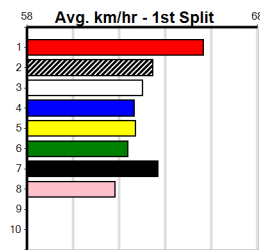

INSTYLE PAINTING AND MAINTENANCE (275+)

Distance: 400m, Race Type: Grade 5, Total Prizemoney: $1,530
1st: $1,000, 2nd: $320, 3rd: $160, 4th: $50

Watchdog Tips:

Bet:

Form	Box	Wgt	Dist	Track	Date	Time	BON	Margin	1st/2nd (Time)	PIR	Checked	Comment	WR	Split 1	S/P	Grade

1

PENNY BLUE DEMON [5]

BE Dog Feb-22 Sire: FERNANDO BALE Dam: MY DEWANA PENNY
Owner(s): C Armstrong Trainer: Chris Armstrong (Hoppers Crossi)
Winning Distances: < 300m (0) 300 - 399m (4) 400 - 499m (3) 500 - 599m (0) 600 - 699m (0) > 700m (0)
Winning Weights: 26.9(1) 27.6(1) 28.0(1) 28.5(1) 29.0(1) 29.1(1) 29.6(1)

Box	1st	2nd	3rd	4th	5th	6th	7th	8th
1	1	1	1	1	1	1	1	2
2			1	1	2	1	1	2
3	1	1	1				1	1
4	1		2	1				
5	1				2	3	3	
6	1	1						1
7		2	2					1
8	2		1					1

Prize Best Starts Trk/Dts APM
$11210.00
22.97(8)-9/1/24
50-7-5-8
8-2-2-1
4564

2

HERE'S BRUCE (QLD)[5]

BK Dog Jul-20 Sire: WORM BURNER Dam: CAKE IT ON
Owner(s): J Cassar Trainer: Jayden Cassar (Ballarat East)
Winning Distances: < 300m (0) 300 - 399m (6) 400 - 499m (9) 500 - 599m (0) 600 - 699m (0) > 700m (0)
Winning Weights: 32.1(1) 32.2(1) 32.3(1) 32.4(1) 32.6(5) 32.7(1) 32.8(1) 33.0(1) 33.4(2) 33.5(1)

Box	1st	2nd	3rd	4th	5th	6th	7th	8th
1	3	2	2	1	3	2		
2	3	1	3				1	
3	2	1		3				1
4	3	2	2	1		2		
5	1	1	1		1		2	1
6	3	1	1	2	1			1
7		2	2		4	2	2	1
8		1	2	3	2			

Prize Best Starts Trk/Dts APM
$37835.00
22.81(3)-2/6/23
79-15-11-12
6-0-0-0
2271

3

RANGER MICK (QLD)[5]

BK Dog Dec-19 Sire: MEPUNGA BLAZER Dam: TINY WONG WAY
Owner(s): M Turner Trainer: Maureen Turner (Lara)
Winning Distances: < 300m (0) 300 - 399m (0) 400 - 499m (10) 500 - 599m (0) 600 - 699m (0) > 700m (0)
Winning Weights: 32.5(1) 32.6(2) 33.1(3) 33.3(1) 33.5(1) 33.8(1) 34.1(1)

Box	1st	2nd	3rd	4th	5th	6th	7th	8th
1	1	1	1	1	1	2	3	2
2	2		2	1	1	1	1	1
3	1	1			4	3	1	
4	1	1		1	3	2		1
5	1	2	1		1		1	
6		2	2	3		1	1	2
7	2							1
8	3	3	1	2				

Prize Best Starts Trk/Dts APM
$24585.00
22.48(2)-13/1/22
68-10-9-7
26-4-3-3
2015

4

CHASING BOODIE (QLD)[5]

BEF Dog Jan-20 Sire: ORSON ALLEN Dam: MISS FERNANDO
Owner(s): A Matthews Trainer: Patrick Furci (Maribyrnong)
Winning Distances: < 300m (2) 300 - 399m (2) 400 - 499m (5) 500 - 599m (1) 600 - 699m (0) > 700m (0)
Winning Weights: 30.8(1) 31.2(1) 31.3(1) 31.4(1) 31.5(1) 31.9(1) 32.4(1) 32.7(1) 32.9(1) 33.1(1)

Box	1st	2nd	3rd	4th	5th	6th	7th	8th
1	2						1	
2	2	1			2	1		1
3	3	1	4	2	1		1	1
4	2	3	2	2		2	1	
5		1	1	4	2	3	4	2
6			3	1			2	3
7		2	1	3			2	2
8	1	3	3	3	1		2	3

Prize Best Starts Trk/Dts APM
$28120.00
22.77(3)-8/8/23
89-10-10-15
15-1-2-1
2226

5

NEVER SWEET [5]

F Bitch Jan-20 Sire: FERNANDO BALE Dam: NEVER DUPLICATED
Owner(s): M Bloom Trainer: Maureen Bloom (Mount Moriac)
Winning Distances: < 300m (0) 300 - 399m (5) 400 - 499m (3) 500 - 599m (0) 600 - 699m (0) > 700m (0)
Winning Weights: 27.7(1) 27.9(2) 28.0(1) 28.1(1) 28.2(1) 28.3(1) 28.4(1)

Box	1st	2nd	3rd	4th	5th	6th	7th	8th
1	2	5	3	1	4	3	1	1
2	1	1	1	4	1		1	1
3		1	1	2	1	1	2	
4	2	3	2	7	2		2	2
5			2	2	1		2	1
6			1	2	3	4		
7	1	1	3	1	2	2	1	
8	2		1	2	1	2	4	

Prize Best Starts Trk/Dts APM
$17595.00
22.92(2)-9/3/23
93-8-8-14
7-1-0-0
379