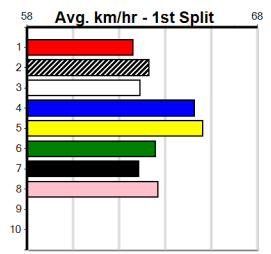

Geelong
11
6:32PM
(VIC time)

MELBOURNE CONTAINER PARK (275+RANK)

Distance: 400m, Race Type: Grade 5, Total Prizemoney: $1,530
1st: $1,000, 2nd: $320, 3rd: $160, 4th: $50

Watchdog Tips: [ ] [ ] [ ] [ ] Bet: [ ]

1 QILIN BALE [5]
F Bitch Jul-22 Sire: FERAL FRANKY Dam: QUAIL BALE
Owner(s): B Wheeler **Trainer: Correy Grenfell (Anakie)**
Winning Distances: < 300m (0) 300 - 399m (1) 400 - 499m (1) 500 - 599m (1) 600 - 699m (0) > 700m (0)
Winning Weights: 30.0(1) 30.1(1) 30.2(1) **ENG GEL 2024-08-16**

Bx	1st	2nd	3rd	4th	5th	6th	7th	8th
1			1					
2	1	1						
3			1	1				
4	1			1	1			
5	1	2				1	1	
6		1		1	1			1
7			1					
8				1				

Prize	Best	Starts	Trk/Dts	APM
$11150.00	FSTD	20-3-4-2	0-0-0-0	6212

Last 3 wins NOT included above

1st	2nd	3rd	4th	5th	6th	7th	8th		
1st (4) 30.2 450 BAL R2	29-Apr-24	25.74	25.50	5.50L OAKLYN BALE (26.11)	S/311	.	.	6.88	$3.50 T3-M
1st (2) 30.1 515 SAP R10	13-May-24	30.02	29.81	6.00L FROG MARCH (30.42)	M/3221	.	.	5.16	$3.70 X67H
1st (5) 30.0 390 BAL R4	06-Jun-24	22.19	21.80	1.5L ART THE CLOWN (22.29)	M/31	.	SW R	8.49	$6.20 SH

2 GOLDEN EYE (NSW)[5]
F Bitch Jun-21 Sire: SUPERIOR PANAMA Dam: ZIPPING CIA
Owner(s): L Joyce **Trainer: David Jensen (Woodstock)**
Winning Distances: < 300m (0) 300 - 399m (2) 400 - 499m (0) 500 - 599m (2) 600 - 699m (0) > 700m (0)

Bx	1st	2nd	3rd	4th	5th	6th	7th	8th
1		3	2					
2	1		2		2			1
3	1				1	1		1
4		1				2		
5		2	1					
6	2		1	1	2	2	1	1
7								
8					1	1		

Prize	Best	Starts	Trk/Dts	APM
$18280.00	22.98(1)-13/8/24	33-4-6-6	2-0-1-0	4093

Last 3 wins NOT included above

1st	2nd	3rd	4th	5th	6th	7th	8th		
1st (6) 27.2 520 BGC R1	26-Jun-23	30.56	30.08	0.75L BONNIE CAIRN DO (30.60)	22		22	5.62	$2.70 M
1st (3) 26.5 520 BGC R3	28-Aug-23	30.71	30.27	2.00L FARMOR SMITTEN (30.86)	11		11	5.60	$2.60 NNP
1st (2) 27.1 366 CAP R10	01-May-24	20.19	19.74	1.00L CHEEKY GRUB (20.26)				.	$8.00 5

3 ABSOLUTELY FRANK [5]
BK Dog Apr-22 Sire: FERAL FRANKY Dam: WONDER MISS
Owner(s): J Jacobs **Trainer: Justin Jacobs (Carisbrook)**
Winning Distances: < 300m (0) 300 - 399m (2) 400 - 499m (1) 500 - 599m (0) 600 - 699m (0) > 700m (0)

Bx	1st	2nd	3rd	4th	5th	6th	7th	8th
1								
2				2		1		
3				1		1		1
4					1	1		
5			2					1
6	1		2					
7	2							
8								

Prize	Best	Starts	Trk/Dts	APM
$4140.00	22.88(6)-2/7/24	18-3-0-4	4-1-0-1	2618

Last 3 wins NOT included above

1st	2nd	3rd	4th	5th	6th	7th	8th		
1st (7) 33.0 390 SHP R3	28-Dec-23	22.57	22.17	0.025 BINDY BOO (22.57)	Q/11	.	.	8.48	$4.00 T3-M

4 OH EVIE [5]
BD Bitch Oct-21 Sire: TOMMY SHELBY Dam: SNOOKY
Owner(s): J Holt **Trainer: Jimmy Holt (Kyneton)**
Winning Distances: < 300m (0) 300 - 399m (2) 400 - 499m (3) 500 - 599m (0) 600 - 699m (0) > 700m (0)

Bx	1st	2nd	3rd	4th	5th	6th	7th	8th
1	1	1		1				
2	1			1				
3								1 1
4	1			2	1	1	1	
5		1	1	1				
6		1			1	1		
7	2	1		2				
8								

Prize	Best	Starts	Trk/Dts	APM
$10200.00	22.48(2)-10/10/23	23-5-4-1	3-1-1-0	2817

Last 3 wins NOT included above

1st	2nd	3rd	4th	5th	6th	7th	8th		
1st (2) 24.5 400 GEL R4	10-Oct-23	22.48	22.48	4.50L ALL ABOUT IVY (22.78)	Q/11	.	SW .	8.23	$6.40 X67
1st (1) 24.7 425 BEN R11	17-Nov-23	24.00	23.64	0.25L FLYING RONALDO (24.02)	M/111	.	SW .	6.47	$2.60 6G
1st (7) 25.0 425 BEN R10	26-Nov-23	23.88	23.54	1.00L MINI STAR (23.95)	M/321	.	.	6.51	$4.20 5