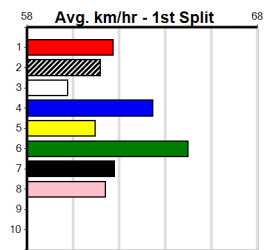

NP ELECTRICAL (2-3 WINS) (275+RANK)

Distance: 460m, Race Type: Restricted Win, Total Prizemoney: $1,530
1st: $1,000, 2nd: $320, 3rd: $160, 4th: $50

Watchdog Tips: [ ] [ ] [ ] [ ] Bet: [ ]

PAW OCTAVIA (NSW)[6]
BD Bitch Aug-22
Sire: FERNANDO BALE Dam: XAMIRA BALE
Trainer: Samantha Grenfell (Anakie)
Winning Distances: < 300m (0) 300 - 399m (0) 400 - 499m (1) 500 - 599m (1) 600 - 699m (0) > 700m (0)
Winning Weights: 26.3(1) 28.1(1)
3rd (7) 27.0 460 GEL R4 05-Jul-24 26.36 25.54 1.5L NOAH'S BEST (26.26) Q/333 . . . 6.78 $7.10 MF
7th (3) 27.5 515 SAN R1 11-Jul-24 30.74 29.54 10.00 HARVINGTON (30.05) M/5666 . . . 5.30 $12.30 X67
6th (8) 27.8 460 GEL R9 16-Jul-24 26.42 25.75 10.00 MILL ALI (25.75) M/867 . . . 7.03 $6.10 X67
4th (2) 27.4 595 SAP R2 22-Jul-24 35.25 34.51 7.00L PAW HELION (34.79) M/6544 . . . 9.83 $4.70 RW
7th (4) 27.9 460 GEL R5 30-Jul-24 26.62 26.07 8.00L STAPLETON (26.07) M/565 . . . 6.81 $6.90 7
1st (4) 28.1 595 SAP R3 04-Aug-24 35.40 34.45 1.00L READY TO STAGGER (35.47) M/5533 . . . 9.72 $1.90 RW
6th (5) 27.8 525 MEA R2 10-Aug-24 30.87 29.91 5.50L THEEGALA (30.49) M/6656 . . . 5.22 $50.10 6G
4th (1) 28.4 400 GEL R11 13-Aug-24 23.15 22.63 6.50L PAW NICHOLLS (22.70) M/74 . . . 8.79 $5.90 6G
Last 3 wins NOT included above
1st (7) 26.3 460 GEL R3 28-Jun-24 26.25 25.58 4.25L BOMB NOAH (26.53) S/731 . . . 6.98 $1.80 MH

BABY TIME [6]
BK Bitch Jul-22
Sire: FERAL FRANKY Dam: MISS ROXY
Trainer: Dallan Klemke (Lara)
Winning Distances: < 300m (0) 300 - 399m (0) 400 - 499m (2) 500 - 599m (0) 600 - 699m (0) > 700m (0)
Winning Weights: 30.5(1) 30.6(1)
8th (5) 30.3 450 BAL R3 22-Apr-24 26.30 25.46 6.00L LYON BALE (25.91) M/788 . . . 7.06 $16.00 T3-M
5th (5) 30.2 460 GEL R4 30-Apr-24 26.73 26.21 5.50L SHERRY CHERRY (26.37) M/766 . . . 7.01 $12.00 M
1st (6) 30.6 400 GEL R1 18-Jun-24 22.97 22.63 6.50L MOUNT EVEREST (23.42) M/11 . . . 8.51 $31.20 M
3rd (2) 30.3 400 GEL R9 22-Jun-24 23.19 22.83 3.5L ZIPPI MUSTANG (22.95) M/33 . . . 8.72 $2.00 7
1st (5) 30.5 400 GEL R10 02-Jul-24 23.14 22.88 1.5L RIVERDALE TURBO (23.25) M/22 . . . 8.62 $2.70 7
7th (2) 30.5 400 GEL R11 09-Jul-24 23.54 22.77 10.00 ASTON TRUMAN (22.85) M/78 . . . 8.88 $10.80 6G
6th (1) 30.0 390 BAL R3 05-Aug-24 23.11 22.44 7.00L JEROME (22.65) S/86 . . . 8.97 $4.00 T3-RW
8th (7) 29.9 425 BEN R3 14-Aug-24 24.87 23.98 13.00 FABIO GIBLET (23.98) S/878 . . . W 6.87 $38.10 T3-6
Last 3 wins NOT included above