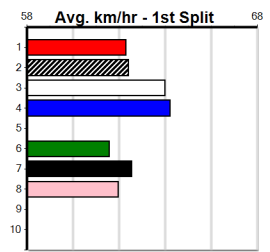

MILLERS MUZZLES (275+RANK)

Distance: 460m, Race Type: Grade 7, Total Prizemoney: $1,530
1st: $1,000, 2nd: $320, 3rd: $160, 4th: $50

Watchdog Tips: ☐ ☐ ☐ ☐ ☐

Bet: ☐

1

PALDRON BALE (NSW)[7]
BKBD Dog Mar-22 Sire: FERNANDO BALE Dam: HOUSTON BALE
Owner(s): B Wheeler
Trainer: Samantha Grenfell (Anakie)
Winning Distances: < 300m (0) 300 - 399m (0) 400 - 499m (1) 500 - 599m (0) 600 - 699m (0) > 700m (0)
Winning Weights: 30.6(1)

7th (7)	30.3	525	MEA	R2	06-Jul-24	31.08	30.06	13.00	PAW KRAMER (30.20)	S/8877	5.34	$12.40	7
4th (7)	30.0	595	SAN	R2	11-Jul-24	34.62	34.09	3.00L	HOT ASHES (34.42)	S/5544	9.52	$21.20	X67
4th (1)	30.4	485	HOR	R5	16-Jul-24	27.67	27.38	3.75L	JED'S MEMORY (27.43)	M/444	6.75	$5.70	RW
7th (1)	30.3	525	MEA	R1	20-Jul-24	30.87	29.73	8.00L	VISTA YTTRIUM (30.32)	M/7777	5.40	$6.20	X67
4th (3)	30.2	460	GEL	R5	30-Jul-24	26.29	26.07	3.25L	STAPLETON (26.07)	S/753	6.88	$4.90	7
4th (7)	30.5	595	SAP	R2	04-Aug-24	35.08	34.45	9.00L	SHE'S EXTREME (34.45)	S/5555	9.64	$2.60	RW
5th (7)	30.3	515	SAN	R2	08-Aug-24	30.27	29.36	12.00	MEPUNGA ROCKY (29.50)	M/8555	5.31	$24.70	RW
4th (4)	30.9	525	MEP	R9	14-Aug-24	30.89	29.83	5.50L	TRUE TEMPER (30.51)	S/7333	5.35	$8.90	7

Last 3 wins NOT included above

1st (1)	30.6	450	BAL	R2	06-May-24	25.77	25.55	2.50L	IMPALA BALE (25.94)	Q/111	6.78	$5.30	T3-M

Box History

Bx	1st	2nd	3rd	4th	5th	6th	7th	8th
1	1	1	1	1				
2				1				1
3		1		1				
4				1				
5		1		1	1			
6			1	2		1		
7				2	1	1	1	
8			1	1				

Prize Best Starts Trk/Dts APM

$6650.00
26.29(3)-30/7/24
22-1-3-2
3-0-0-0
4429

2

IZAKAYA LAD [7]
BK Dog Jul-22 Sire: FERAL FRANKY Dam: MIYAZAKI
Owner(s): A Lie
Trainer: Jason Sharp (Lara)
Winning Distances: < 300m (0) 300 - 399m (1) 400 - 499m (0) 500 - 599m (0) 600 - 699m (0) > 700m (0)
Winning Weights: 31.5(1)

2nd (8)	30.4	400	WGL	R1	04-Jun-24	23.17	22.82	0.50L	PARUMBA RUMBA (23.14)	M/45	8.69	$11.50	T3-M
2nd (2)	30.8	350	HVL	R9	14-Jun-24	20.02	19.40	0.75L	MY BOY TED (19.98)	M/6	6.85	$6.00	T3-M
3rd (3)	30.9	400	WGL	R2	20-Jun-24	23.15	22.89	2.00L	MARS BALE (23.02)	M/43	8.78	$2.10	T3-M
3rd (7)	30.7	400	GEL	R3	25-Jun-24	23.08	22.50	2.25L	PAW VINCE (22.93)	M/33	8.83	$6.50	M
2nd (6)	30.6	460	GEL	R2	09-Jul-24	26.51	26.13	0.05L	SHE'S WIRED (26.51)	M/522	6.88	$4.80	M
3rd (4)	30.9	460	GEL	R2	16-Jul-24	26.48	25.75	2.50L	VISTA ZIRCON (26.32)	S/443	6.89	$11.40	M
1st (1)	31.5	350	HVL	R1	05-Aug-24	19.99	19.55	1.5L	SUPER POTATO (20.09)	S/4	6.71	$1.60	T3-M
8th (3)	31.3	500	BEN	R5	14-Aug-24	29.45	28.07	14.00	ESPRESSO BABE (28.51)	M/888	7.07	$8.10	T3-RW

Last 3 wins NOT included above

Box History

Bx	1st	2nd	3rd	4th	5th	6th	7th	8th
1	1		1					
2		2	1					1
3			1					1
4			1					
5		1		1	1			
6		1		1				
7			2					1
8		1						

Prize Best Starts Trk/Dts APM

$3710.00
26.48(4)-16/7/24
18-1-5-6
4-0-1-3
2660