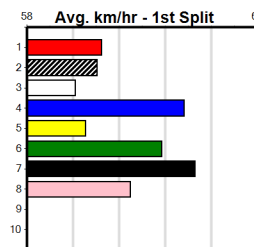

SPORTSBET GREEN TICKS (275+RANK)

Distance: 400m, Race Type: Maiden, Total Prizemoney: $1,530
1st: $1,000, 2nd: $320, 3rd: $160, 4th: $50

Watchdog Tips: [ ] [ ] [ ] [ ] Bet: [ ]

Form Box Wgt Dist Track Date Time BON Margin 1st/2nd (Time) PIR Checked Comment W/R Split 1 S/P Grade

ASTON LUCIANA [M]
BEW Bitch Mar-22 Sire: FERNANDO BALE Dam: ASTON TOPAZ
Owner(s): R Borda
Trainer: Glenn Campbell (Anakie)
Winning Distances: < 300m (0) 300 - 399m (0) 400 - 499m (0) 500 - 599m (0) 600 - 699m (0) > 700m (0)
Winning Weights:
4th (1) 24.9 400 GEL R1 28-Jun-24 23.15 22.38 6.50L PUNCHY (22.72) M/75 8.72 $22.30 M
2nd (8) 25.2 400 GEL R2 05-Jul-24 23.44 22.48 1.25L ASTON HEINEKEN (23.35) M/72 8.78 $14.60 M
6th (5) 25.4 400 GEL R3 12-Jul-24 23.31 22.51 5.50L NO GOOD (22.93) M/65 8.90 $14.00 M
4th (2) 25.2 425 BEN R2 20-Jul-24 24.76 24.13 7.00L KURRACA KID (24.27) S/654 6.88 $6.00 M
7th (7) 25.5 450 BAL R1 28-Jul-24 27.16 25.57 17.00 LUNA'S GIRL (25.98) M/778 7.01 $13.60 T3-M
5th (7) 25.3 425 BEN R2 02-Aug-24 24.76 23.70 14.00 KRAKEN WHISKY (23.83) S/665 6.88 $26.90 M
4th (5) 25.8 425 BEN R1 14-Aug-24 24.82 23.98 7.50L TRUMPETER ROCK (24.31) M/544 6.86 $31.70 T3-M
Last 3 wins NOT included above
Box History
Bx 1st 2nd 3rd 4th 5th 6th 7th 8th
1 1 1 1 1 1 1 1
2 1 1 1 1 1 1 1
3 1 1 1 1 1 1 1
4 1 1 1 1 1 1 1
5 1 1 1 1 1 1 1
6 1 1 1 1 1 1 1
7 1 1 1 1 1 1 1
8 1 1 1 1 1 1 1
Prize Best $695.00
Starts 23.15(1)-28/6/24
Trk/Dts 7-0-1-0
APM 3-0-1-0 576

MR. PERSONALITY [M]
BK Dog Dec-21 Sire: ALLEN DEED Dam: BLACK MUSTANG
Owner(s): G Fisher
Trainer: Bernie Ender (St Albans)
Winning Distances: < 300m (0) 300 - 399m (0) 400 - 499m (0) 500 - 599m (0) 600 - 699m (0) > 700m (0)
Winning Weights:
7th (8) 34.5 460 GEL R3 02-Jul-24 26.73 25.94 3.75L SHE'S BONKERS (26.47) S/887 7.02 $43.10 M
5th (5) 34.5 460 GEL R2 09-Jul-24 27.27 26.13 11.00 SHE'S WIRED (26.51) S/776 6.97 $43.50 M
7th (3) 34.8 350 HVL R2 18-Jul-24 20.23 19.56 4.00L PATH TO NIRVANA (19.95) S/7 6.87 $77.30 T3-M
3rd (4) 34.7 460 GEL R3 23-Jul-24 26.50 25.95 6.50L ZIPPING CARUSO (26.06) M/664 6.90 $76.60 M
3rd (8) 35.1 350 HVL R2 30-Jul-24 20.28 19.56 3.75L TEAM FARRIER (20.02) M/5 6.85 $10.90 T3-M
8th (1) 34.8 460 GEL R3 03-Aug-24 27.40 26.23 16.00 CIRCLE ROUND (26.28) M/688 7.11 $8.70 M
5th (5) 34.7 350 HVL R2 09-Aug-24 20.14 19.57 4.25L YOU MOWGLI (19.85) S/8 6.93 $33.00 T3-M
2nd (3) 34.9 400 GEL R1 13-Aug-24 23.32 22.63 3.00L BIG BOY COOPER (23.11) S/31 8.71 $25.00 M
Last 3 wins NOT included above
Box History
Bx 1st 2nd 3rd 4th 5th 6th 7th 8th
1 1 1 1 1 1 1 1
2 1 1 1 1 1 1 1
3 1 1 1 1 1 1 1
4 1 1 1 1 1 1 1
5 1 1 1 1 1 1 1
6 1 1 1 1 1 1 1
7 1 1 1 1 1 1 1
8 1 1 1 1 1 1 1
Prize Best $690.00
Starts 23.32(3)-13/8/24
Trk/Dts 18-0-1-2
APM 1-0-1-0 660