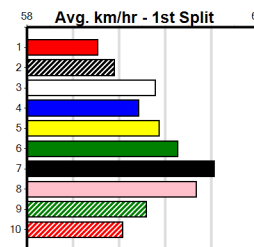

MERV JENNINGS SIGNS (275+RANK)

Distance: 400m, Race Type: Grade 7, Total Prizemoney: $1,530
1st: $1,000, 2nd: $320, 3rd: $160, 4th: $50

Watchdog Tips:

Bet:

Form Box	Wgt	Dist	Track	Date	Time	BON	Margin	1st/2nd (Time)	PIR	Checked	Comment	WR	Split 1	S/P	Grade

1

GROOVIN' (NSW)[7]

RF Dog Jul-22 **Sire: FERAL FRANKY** **Dam: PRECIOUS DESTINI**

Owner(s): V Lungu **Trainer: Marcus Lloyd (Anakie)**

Winning Distances: < 300m (0) 300 - 399m (0) 400 - 499m (1) 500 - 599m (0) 600 - 699m (0) > 700m (0)

Winning Weights: 31.6(1)

4th (8)	31.8	390	WBL	R2	27-May-24	22.99	22.17	4.75L SOHO BUSTLIN' BY (22.66)	S/54	.	.	.	8.97	$18.70 M
3rd (4)	31.8	400	GEL	R1	04-Jun-24	23.18	22.69	3.00L SUDOKU JAXON (22.99)	S/53	.	.	.	8.84	$24.20 M
4th (3)	32.1	390	BAL	R2	16-Jun-24	23.12	22.46	5.00L CLASSY MUSTANG (22.78)	S/63	.	.	.	8.87	$13.10 T3-M
T (8)	32.0	400	GEL	R1	22-Jun-24	0.00	22.83	. BINGO DASH (23.45)	S/85	.	V28	.	8.93	$4.50 M
3rd (7)	31.4	390	WBL	R2	22-Jul-24	23.05	22.22	8.00L MISCHIEF MATE (22.52)	S/55	.	.	.	9.23	$4.20 M
3rd (4)	31.5	390	BAL	R2	28-Jul-24	23.25	22.75	1.5L TINKER LEE (23.14)	M/57	.	.	.	8.76	$20.50 T3-M
1st (2)	31.6	400	GEL	R2	03-Aug-24	23.33	22.64	0.50L BLONDE MUSTANG (23.35)	M/42	.	.	.	8.80	$6.80 M
7th (3)	31.3	390	WBL	R9	12-Aug-24	23.22	22.25	13.00L WAIRUA'S WAY (22.34)	S/77	.	VO	.	9.28	$6.70 7

Last 3 wins NOT included above

Box History

Bx	1st	2nd	3rd	4th	5th	6th	7th	8th
1							1	
2	1			1				
3				1				1
4			2					1
5								
6					1			
7			1					
8				1				

Prize Best $1630.00
Starts 23.18(4)-4/6/24
Trk/Dts 12-1-0-3
APM 4-1-0-1
1506

2

SLINGER [7]

WBD Dog Feb-22 **Sire: FERNANDO BALE** **Dam: COSMIC SPARKLE**

Owner(s): B Jacobs **Trainer: Bruce Jacobs (Carisbrook)**

Winning Distances: < 300m (0) 300 - 399m (0) 400 - 499m (1) 500 - 599m (0) 600 - 699m (0) > 700m (0)

Winning Weights: 30.9(1)

5th (2)	31.2	425	BEN	R4	19-Jun-24	24.79	24.13	7.00L BLUE NITROGEN (24.33)	M/345	.	.	.	6.71	$16.60 T3-7
4th (8)	31.0	400	GEL	R9	22-Jun-24	23.28	22.83	4.75L ZIPPI MUSTANG (22.95)	M/44	.	.	.	8.77	$19.00 7
6th (7)	30.8	400	GEL	R10	02-Jul-24	23.68	22.88	8.00L BABY TIME (23.14)	M/66	.	.	.	9.13	$6.00 7
3rd (2)	30.8	390	WBL	R3	08-Jul-24	22.79	22.15	5.00L PAW GLORY (22.45)	M/22	.	.	.	9.09	$17.80 7
2nd (3)	30.9	390	SHP	R10	19-Jul-24	22.82	22.28	7.00L LEKTRA FRED (22.35)	M/33	.	.	.	9.14	$22.80 X67
7th (5)	30.9	390	SHP	R10	25-Jul-24	23.02	22.20	9.00L FORBIDDEN JUTSU (22.40)	M/77	.	.	.	8.74	$37.20 T3-7
2nd (3)	30.9	400	GEL	R9	03-Aug-24	23.16	22.64	2.50L FOXY ROXY (22.99)	Q/11	.	.	.	8.58	$17.70 7
3rd (7)	31.0	410	HOR	R2	13-Aug-24	24.03	23.10	11.00L XENI BALE (23.32)	M/44	.	SW	.	11.02	$57.70 7

Last 3 wins NOT included above

1st (2)	30.9	410	HOR	R1	12-Apr-24	23.98	23.58	1.00L PACK YOUR BAGS (24.04)	M/44	.	SW	.	10.69	$4.20 M

Box History

Bx	1st	2nd	3rd	4th	5th	6th	7th	8th
1								
2	1							
3		2						
4					1			
5		1			1		3	
6			1	1	1	1		1
7			1	1	1	1		
8				1				

Prize Best $3355.00
Starts 23.14(7)-15/12/23
Trk/Dts 21-1-3-4
APM 5-0-1-0
1843