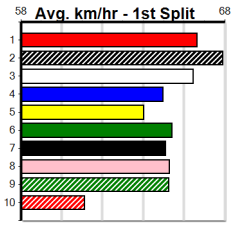

SENNACHIE AT STUD

Distance: 460m, Race Type: Mixed 4/5, Total Prizemoney: $3,360
1st: $2,250, 2nd: $690, 3rd: $345, 4th: $75

Watchdog Tips: 0 0 0 0 Bet:

Main table containing race details for 10 races, including horse names, trainers, owners, and performance metrics.