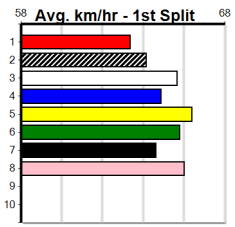

Warragul

10

9:45PM

(VIC time)

SHIMA SHINE AT STUD

Distance: 400m, Race Type: Grade 5, Total Prizemoney: \$2,925
1st: \$1,950, 2nd: \$600, 3rd: \$300, 4th: \$75

Watchdog Tips: 0 0 0 0 Bet:

Table with columns: Form, Box, Weight, Dist, Track, Date, Time, BON, Margin, 1st/2nd (Time), PIR, Checked, Comment, W/R, Split 1, S/P, Grade. Rows include race details for horses like ZARUDE BALE, EAGLES FLY ALONE, ERUDITE BALE, UPPER'S FLYER, SPICY MINX, JIMMY THE BEAR, DAINTREE DAMAGE, NATALIE BALE, and NO RESERVE.