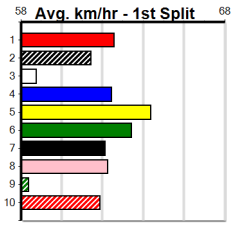

SPORTSBET FINAL

Distance: 460m, Race Type: Maiden Final, Total Prizemoney: $2,925
1st: $1,950, 2nd: $600, 3rd: $300, 4th: $75

2
7:04PM
(VIC time)

Watchdog Tips: 0 0 0 0 Bet: .