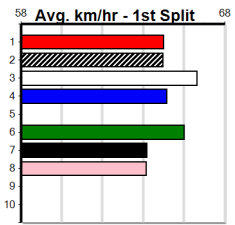

BARN BAR FUNCTION ROOM

Distance: 400m, Race Type: Grade 5, Total Prizemoney: $2,925
1st: $1,950, 2nd: $600, 3rd: $300, 4th: $75

9

9:25PM

(VIC time)

Watchdog Tips: **0 0 0 0** Bet: **0**