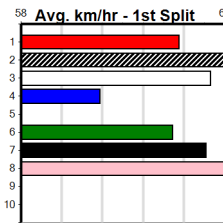

OAKS SUPER BOX FOR HIRE

Distance: 400m, Race Type: Mixed 3/4, Total Prizemoney: $3,360
1st: $2,250, 2nd: $690, 3rd: $345, 4th: $75

7

8:45PM
(VIC time)

Watchdog Tips:

0 0 0 0

Bet:

Form Box Weight Dist Track Date Time BON Margin 1st/2nd (Time) PIR Checked Comment W/R Split 1 S/P Grade

1 CHASING HEARTS (SA)[4]														Winning Boxes												
F	D	May-22 ZAMBORA BROCKIE				NANGAR MIA				1	2	3	4	5	6	7	8									
Trainer: Graham Glass (Kyabram)														3	2					1	1	1				
1st	(3)	34.6	390	BAL	R11	24-Jul-24	22.27	22.18	2.25LON SONG ICE (22.42)	Q/11	.	.	.	8.48	$4.10	5	Prize Best	$18,600.00	22.75							
1st	(7)	34.8	400	WGL	R7	30-Jul-24	22.75	22.45	0.50LMINH TEDDY (22.77)	M/11	.	.	.	8.32	$3.30	5	Starts	21-8-3-3								
3rd	(1)	34.9	390	WBL	R10	08-Aug-24	22.14	21.85	3.25LLEO BALE (21.92)	M/22	.	.	.	8.72	$3.70	5	Trk/Dst	1-1-0-0								
3rd	(3)	35.1	390	BAL	R11	14-Aug-24	22.47	21.94	2.75LWINKING WILLIE (22.29)	M/43	.	.	.	8.66	$3.50	X45	APM	$10656								
Owner(s): N Lalli																										

2 FOLLOW THE BAND [3]														Winning Boxes												
F	D	Apr-22 BERNARDO				SHORE'S GIRL				1	2	3	4	5	6	7	8									
Trainer: Rebecca Gibbons (Avalon)														4	2	2				2	2	1				
1st	(1)	33.6	525	MEA	R8	20-Jul-24	29.73	29.73	2.25LMEPUNGA TULLY (29.88)	Q/1111	.	SW	.	4.98	$3.30	GRP1	Prize Best	$131,230.00								
8th	(8)	33.7	515	SAN	R8	25-Jul-24	30.26	29.23	15.00LMEPUNGA SMOKEY (29.23)	M/4468	.	.	.	5.15	$11.20	FFA	Starts	FSH	40-13-4-6							
3rd	(3)	33.8	515	SAN	R10	01-Aug-24	29.65	29.23	6.00FLYING ZULU (29.23)	Q/1123	.	.	.	4.99	$9.00	SH	Trk/Dst	0-0-0-0								
2nd	(4)	33.7	525	MEA	R8	10-Aug-24	29.92	29.91	0.25LMEPUNGA SMOKEY (29.91)	Q/1111	.	.	.	5.08	$2.90	FFA	APM	$102814								
Owner(s): T Sinnott																										

3 MISS DAICOS [4]														Winning Boxes												
BD	B	Mar-21 FERNANDO BALE				IT'S A DREAM				1	2	3	4	5	6	7	8									
Trainer: Gail Saunders (Somerville)														1			1	1	1	1	1	1				
1st	(5)	26.4	350	HVL	R7	10-Jul-24	19.79	19.62	6.00LJAX FLASH (20.18)	M/1	.	V5	.	6.65	$5.10	T3-5	Prize Best	$17,350.00	22.69							
4th	(7)	26.6	515	SAP	R4	04-Aug-24	30.52	29.55	7.00LITTLE PEG (30.04)	Q/2575	.	.	.	5.16	$28.40	T3-5H	Starts	50-7-4-7								
7th	(7)	26.4	460	WGL	R8	08-Aug-24	26.51	26.06	6.50LLAUGHING PANTHER (26.06)	M/576	.	.	.	6.69	$6.30	T3-5	Trk/Dst	9-3-1-1								
3rd	(4)	26.4	350	HVL	R7	16-Aug-24	19.95	19.37	1.25LON THE COIN (19.88)	5	.	.	.	6.75	$7.50	T3-5	APM	$4433								
Owner(s): SAUNDERS CLAN (SYN), D Saunders, B Saunders, W Saunders, G Saunders														ENG HVL 2024-08-16												

4 TEDDY BOX (QLD)[4]														Winning Boxes													
RBD	D	Dec-20 FERNANDO BALE				OFF AND ON				1	2	3	4	5	6	7	8										
Trainer: Peter Kelly (Longwarry North)														1	3	2				2	2	2	1				
6th	(2)	32.4	435	SLE	R7	03-Jul-24	25.10	24.41	6.00LDAN DAN (24.69)	M/566	.	.	.	5.45	$4.70	5NP	Prize Best	$65,033.13	22.66								
6th	(8)	32.7	435	SLE	R5	24-Jul-24	25.18	24.44	3.25LDREAM RYKER (24.96)	S/766	.	.	.	5.45	$7.60	5	Starts	86-19-9-10									
2nd	(1)	32.4	435	SLE	R5	04-Aug-24	24.88	24.36	1.00LSUNDAY SEA (24.81)	M/333	.	.	.	5.37	$3.10	5	Trk/Dst	1-1-0-0									
6th	(4)	32.5	435	SLE	R12	11-Aug-24	25.44	24.42	3.25LDR. DOT (25.21)	M/367	.	.	.	5.30	$4.10	5	APM	$8855									
Owner(s): That's Special (SYN), R Kelly, B Bottkos, T Miller														ENG WGL 2024-08-16													

5 *** VACANT BOX ***														Winning Boxes							
Trainer:																					
Owner(s):