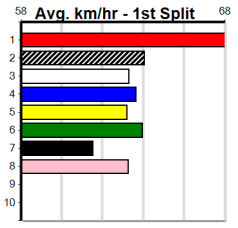

PHOTO MAN AT STUD

Distance: 400m, Race Type: Grade 7, Total Prizemoney: $2,925
1st: $1,950, 2nd: $600, 3rd: $300, 4th: $75

Watchdog Tips: 0 0 0 0 Bet:

Main race results table with columns: Form, Box, Weight, Dist, Track, Date, Time, BON, Margin, 1st/2nd (Time), PIR, Checked, Comment, W/R, Split 1, S/P, Grade. Includes race details for RUBY'S SHOW, BARRETOS, SON OF DUKE, GRIDLOCKED, PAW OLYMPIA, SPARTAN MISSILE, SAND DUNES, WISDOM BALE, and NO RESERVE.