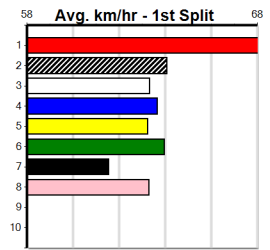

PHOTO MAN AT STUD

Distance: 400m, Race Type: Grade 7, Total Prizemoney: $2,925
1st: $1,950, 2nd: $600, 3rd: $300, 4th: $75

Watchdog Tips: [ ] [ ] [ ] [ ] Bet: [ ]

Form Box Wgt Dist Track Date Time BON Margin 1st/2nd (Time) PIR Checked Comment WR Split 1 S/P Grade

RUBY'S SHOW [7] BK Bitch Oct-22 Sire: FERAL FRANKY Dam: HAPPY RUBY
Owner(s): T Sinnott
Trainer: Daniel Gibbons (Avalon)
ENG GEL 2024-08-16
Winning Distances: < 300m (0) 300 - 399m (1) 400 - 499m (0) 500 - 599m (0) 600 - 699m (0) > 700m (0)
Winning Weights: 26.0(1)
5th (2) 26.5 390 BAL R3 31-Jul-24 23.08 22.17 3.75L BARELLEN SILK (22.82) M/55 8.98 $3.60 MH
3rd (3) 26.3 400 GEL R4 09-Aug-24 22.92 22.43 4.25L PAW OSWALD (22.63) Q/23 8.49 $13.00 MH
1st (6) 26.0 390 WBL R1 15-Aug-24 22.17 21.75 5.50L CONROY PARK (22.54) Q/11 SW 8.57 $3.40 M
Box History: Bx 1st 2nd 3rd 4th 5th 6th 7th 8th
Prize Best $1940.00
Starts 3-1-0-1
Trk/Dts 0-0-0-0
APM 1940

BARRETOS [7] WBE Dog Nov-22 Sire: AUSSIE INFRARED Dam: POISE
Owner(s): Loganzara (SYN), B Clark, L Okeeffe
Trainer: Matthew Clark (Briagolong)
Winning Distances: < 300m (0) 300 - 399m (0) 400 - 499m (1) 500 - 599m (0) 600 - 699m (0) > 700m (0)
Winning Weights: 28.9(1)
5th (4) 29.1 435 SLE R1 23-Jun-24 25.93 24.37 14.00 HE'S A ROCK (25.01) M/655 5.33 $2.10 MH
4th (5) 29.2 435 SLE R2 30-Jun-24 25.08 24.46 6.50L ROSCOE BALE (24.64) S/444 5.40 $6.20 MF
1st (6) 28.9 400 WGL R1 09-Jul-24 23.17 22.52 1.75L VIVA LA VIDA (23.28) M/11 8.44 $2.90 M
3rd (3) 29.2 400 WGL R2 16-Jul-24 23.17 22.77 4.50L ASTON SPRITZ (22.87) M/33 8.73 $6.90 X67
2nd (2) 29.0 400 WGL R2 23-Jul-24 22.52 22.43 1.5L ZEUS THUNDERBOLT (22.43) S/32 8.37 $10.80 X67
Box History: Bx 1st 2nd 3rd 4th 5th 6th 7th 8th
Prize Best $2655.00
Starts 22.52(2)-23/7/24
Trk/Dts 5-1-1-1
APM 2244

SON OF DUKE [7] Biks BK Dog Oct-21 Sire: ASTON DUKE Dam: TINKER SPIRIT
Owner(s): P Barry
Trainer: Peter Barry (Yallourn North)
ENG WGL 2024-08-16
Winning Distances: < 300m (0) 300 - 399m (1) 400 - 499m (0) 500 - 599m (0) 600 - 699m (0) > 700m (0)
Winning Weights: 25.9(1)
1st (6) 25.9 300 HVL R1 02-Feb-24 17.23 16.90 1.00L MY LITTLE FLOSS (17.29) M/1 V0 3.96 $3.50 T3-M
ST (-) 26.3 300 HVL 03-Mar-24 17.40 7.50L Trial Cleared M/22 2of4 3.95 ST
8th (6) 26.3 300 HVL R3 15-Mar-24 17.88 16.83 12.00 ZAMBORA'S GIRL (17.10) M/2 V5 3.93 $5.80 T3-7
(-) 26.8 435 SLE 24-Apr-24 25.98 3.5L Trial Cleared Q/12 3of4 5.41
3rd (3) 26.7 350 TRA R3 29-Apr-24 20.24 19.92 1.00L TAKE THE EDGE (20.18) Q/12 6.64 $10.90 T3-7
2nd (4) 26.4 350 TRA R2 06-May-24 19.70 19.51 2.00L HELLO EASY (19.57) M/22 6.55 $14.60 T3-7
5th (4) 26.2 350 TRA R3 15-May-24 20.53 19.69 12.00 POSH PAWS (19.76) Q/24 6.66 $7.50 X67
4th (1) 26.5 400 WGL R7 06-Aug-24 23.57 22.37 8.50L LILY LALA (22.99) Q/33 8.66 $9.30 7
Box History: Bx 1st 2nd 3rd 4th 5th 6th 7th 8th
Prize Best $2365.00
Starts 23.57(1)-6/8/24
Trk/Dts 11-1-2-2
APM 725