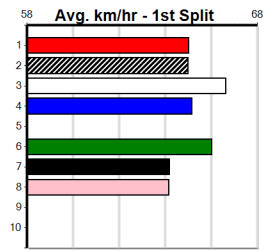

BARN BAR FUNCTION ROOM

Distance: 400m, Race Type: Grade 5, Total Prizemoney: $2,925
1st: $1,950, 2nd: $600, 3rd: $300, 4th: $75

Watchdog Tips: [ ] [ ] [ ] [ ] Bet: [ ]

Form Box Wgt Dist Track Date Time BON Margin 1st/2nd (Time) PIR Checked Comment W/R Split 1 S/P Grade

BLACKPOOL DIVA (NSW)[5]
WBK Bitch Jun-21 Sire: FERNANDO BALE Dam: SORRY SCOTT
Owner(s): O Cartechini
Trainer: Olivia Cartechini (Dandenong Nor ENG WGL 2024-08-16)
Winning Distances: < 300m (0) 300 - 399m (1) 400 - 499m (6) 500 - 599m (0) 600 - 699m (0) > 700m (0)
Winning Weights: 25.4(1) 25.5(1) 25.6(1) 25.8(1) 26.0(1) 26.1(1) 26.2(1)
Box History table with 8 columns (Bx, 1st, 2nd, 3rd, 4th, 5th, 6th, 7th, 8th) and Prize Best Starts Trk/Dts APM.

TALCOTT BALE (NSW)[5]
BK Dog May-22 Sire: ALLEN DEED Dam: WANNA ALLEN
Owner(s): B Wheeler
Trainer: Rebecca Gibbons (Avalon)
Winning Distances: < 300m (0) 300 - 399m (2) 400 - 499m (3) 500 - 599m (0) 600 - 699m (0) > 700m (0)
Winning Weights: 31.4(1) 31.5(1) 32.0(3)
Box History table with 8 columns (Bx, 1st, 2nd, 3rd, 4th, 5th, 6th, 7th, 8th) and Prize Best Starts Trk/Dts APM.

ASTON SPRITZ [5]
BK Bitch Aug-22 Sire: ASTON DEE BEE Dam: ASTON LIGHTS
Owner(s): R Borda
Trainer: Graeme Jose (Catani)
Winning Distances: < 300m (0) 300 - 399m (1) 400 - 499m (3) 500 - 599m (0) 600 - 699m (0) > 700m (0)
Winning Weights: 29.7(1) 30.0(2) 31.0(1)
Box History table with 8 columns (Bx, 1st, 2nd, 3rd, 4th, 5th, 6th, 7th, 8th) and Prize Best Starts Trk/Dts APM.

VELUZA BALE (NSW)[5]
BK Dog Apr-21 Sire: DYNA VILLA Dam: QUAIL BALE
Owner(s): B Wheeler
Trainer: Robert Camilleri (Lara)
Winning Distances: < 300m (0) 300 - 399m (2) 400 - 499m (7) 500 - 599m (0) 600 - 699m (0) > 700m (0)
Winning Weights: 30.2(1) 30.4(1) 30.5(1) 30.7(1) 30.9(2) 31.1(1) 31.3(1) 32.0(1)
Box History table with 8 columns (Bx, 1st, 2nd, 3rd, 4th, 5th, 6th, 7th, 8th) and Prize Best Starts Trk/Dts APM.

*** VACANT BOX ***
Sire: Dam:
Owner(s):
Trainer:
Winning Distances: < 300m (0) 300 - 399m (0) 400 - 499m (0) 500 - 599m (0) 600 - 699m (0) > 700m (0)
Winning Weights:
Box History

1

2

3

4

5