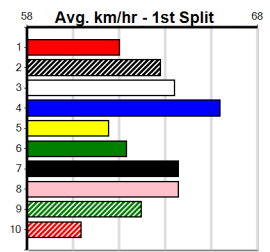

HOOKED ON SCOTCH AT STUD

Distance: 400m, Race Type: Grade 6, Total Prizemoney: $2,925
1st: $1,950, 2nd: $600, 3rd: $300, 4th: $75

Watchdog Tips:

Bet:

Form Box	Wgt	Dist	Track	Date	Time	BON	Margin	1st/2nd (Time)	PIR	Checked	Comment	WR	Split 1	S/P	Grade

EMPTY YOUR MIND [6]
BD Dog May-22 **Sire: FERAL FRANKY** **Dam: WILL IT RAIN**
Owner(s): A Lie **Trainer: Brett Mackie (Tooradin)**
Winning Distances: < 300m (0) 300 - 399m (0) 400 - 499m (2) 500 - 599m (0) 600 - 699m (0) > 700m (0)
Winning Weights: 33.5(1) 34.2(1)

5th (7)	33.7	460	WGL	R4	30-Apr-24	26.28	25.78	4.25L ERZA SCARLET (26.00)	S/655	.	.	.	6.82	$4.00	7
4th (7)	34.0	395	TRA	R2	07-Jun-24	22.78	22.20	4.00L IF HE COULD (22.50)	M/665	.	.	.	4.04	$10.90	7
3rd (1)	34.2	460	WGL	R4	18-Jun-24	26.21	25.51	2.75L POT OF GOLD (26.02)	S/533	.	SW	.	6.72	$7.30	X67
3rd (3)	34.3	460	WGL	R4	25-Jun-24	26.07	25.61	3.00L DUNDEE DIXIE (25.87)	S/633	.	.	.	6.74	$11.60	X67
5th (5)	34.1	510	SLE	R4	30-Jun-24	29.28	28.84	1.5L MADALIA TIPPER (29.18)	M/444	.	V7	.	9.42	$2.50	RW
ST (-)	33.4	400	WGL		23-Jul-24	22.65		9.00L Trial Cleared	M/11	.	1of4	.	8.51		ST
1st (1)	34.2	460	WGL	R5	26-Jul-24	26.18	25.84	4.00L THORKILDSEN (26.44)	M/222	.	.	.	6.60	$2.60	X67
5th (6)	34.3	460	WGL	R5	30-Jul-24	26.71	25.99	3.5L ARCANA (26.47)	M/644	.	.	.	6.81	$2.10	X67

Last 3 wins NOT included above

1st (7)	33.5	460	WGL	R2	13-Apr-24	25.95	25.95	2.00L FORTY FOUR SONS (26.09)	M/211	.	SW	.	6.69	$4.40	M

Box History

Bx	1st	2nd	3rd	4th	5th	6th	7th	8th
1	1		1					1
2			1					
3				1				
4		2						
5				1	1			
6			1	1	1			
7	1		1	2	1			
8								

Prize Best Starts Trk/Dts APM $5520.00 23.16(5)-19/3/24 17-2-2-6 3-0-0-3 3665

REBECCA RIOT [6]
BK Bitch Apr-22 **Sire: PAT C SABBATH** **Dam: LA BELLA RIOT**
Owner(s): J Jarkis **Trainer: John Jarkis (Lang Lang East)**
Winning Distances: < 300m (0) 300 - 399m (0) 400 - 499m (2) 500 - 599m (0) 600 - 699m (0) > 700m (0)
Winning Weights: 25.5(1) 25.7(1)

8th (1)	25.7	390	WBL	R1	07-Mar-24	23.34	21.79	17.00 ASTON BAHT (22.20)	S/88	.	.	.	9.32	$6.40	M
4th (8)	26.0	410	HOR	R1	12-Mar-24	24.00	23.06	9.50L MISS ETIQUETTE (23.34)	S/34	.	.	.	10.76	$8.30	M
8th (5)	25.2	390	BAL	R1	25-Mar-24	23.41	22.25	11.00 REIKO DUSTY (22.71)	M/88	.	.	.	8.99	$7.50	T3-M
1st (6)	25.7	400	WGL	R1	13-Jun-24	22.90	22.90	3.75L CRYPTO ROYALTY (23.15)	M/11	.	.	.	8.44	$5.90	M
8th (5)	25.3	400	WGL	R3	18-Jun-24	23.45	22.54	7.50L ASTON IMAGE (22.93)	S/77	.	.	.	8.79	$12.80	X67
3rd (7)	25.4	400	WGL	R4	27-Jun-24	23.23	22.85	5.50L CRYPTO ROYALTY (22.85)	M/23	.	.	.	8.52	$3.10	7
5th (7)	25.3	400	WGL	R10	04-Jul-24	23.40	23.04	5.50L URANA PANDA (23.04)	S/56	.	.	.	8.77	$6.50	7
1st (1)	25.5	400	WGL	R3	15-Aug-24	22.80	22.75	4.75L SODA DIESEL (23.13)	M/11	.	.	.	8.44	$3.80	T3-7

Last 3 wins NOT included above

Box History

Bx	1st	2nd	3rd	4th	5th	6th	7th	8th
1	1							1
2								
3								
4								
5								2
6	1							
7			1		1			
8					1			

Prize Best Starts Trk/Dts APM $2235.00 22.80(1)-15/8/24 8-2-0-1 5-2-0-1 1758