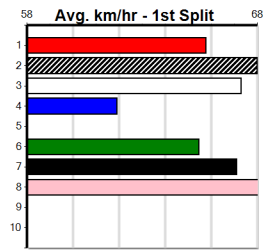

OAKS SUPER BOX FOR HIRE

Distance: 400m, Race Type: Mixed 3/4, Total Prizemoney: $3,360
1st: $2,250, 2nd: $690, 3rd: $345, 4th: $75

Watchdog Tips: [ ] [ ] [ ] [ ] Bet: [ ]

Form Box Wgt Dist Track Date Time BON Margin 1st/2nd (Time) PIR Checked Comment WR Split 1 S/P Grade

CHASING HEARTS (SA)[4]
F Dog May-22 Sire: ZAMBORA BROCKIE Dam: NANGAR MIA
Owner(s): N Lalli
Trainer: Graham Glass (Kyabram)
Winning Distances: < 300m (0) 300 - 399m (3) 400 - 499m (5) 500 - 599m (0) 600 - 699m (0) > 700m (0)
Winning Weights: 34.6(1) 34.8(2) 35.0(2) 35.2(1) 35.5(1) 35.6(1)
Race results table with columns for rank, weight, dog name, track, date, time, odds, etc.
Box History table with columns for race number and placement (1st-8th).
Prize Best Starts Trk/Dts APM summary.

FOLLOW THE BAND [3]
F Dog Apr-22 Sire: BERNARDO Dam: SHORE'S GIRL
Owner(s): T Sinnott
Trainer: Rebecca Gibbons (Avalon)
Winning Distances: < 300m (0) 300 - 399m (0) 400 - 499m (4) 500 - 599m (9) 600 - 699m (0) > 700m (0)
Winning Weights: 32.9(1) 33.0(2) 33.3(1) 33.6(3) 33.8(1) 33.9(2) 34.2(2) 34.7(1)
Race results table with columns for rank, weight, dog name, track, date, time, odds, etc.
Box History table with columns for race number and placement (1st-8th).
Prize Best Starts Trk/Dts APM summary.

MISS DAICOS [4]
BD Bitch Mar-21 Sire: FERNANDO BALE Dam: IT'S A DREAM
Owner(s): SAUNDERS CLAN (SYN), D Saunders, B Saunders, W Saunders, G Saunders
Trainer: Gail Saunders (Somerville)
ENG HVL 2024-08-16
Winning Distances: < 300m (0) 300 - 399m (3) 400 - 499m (3) 500 - 599m (1) 600 - 699m (0) > 700m (0)
Winning Weights: 26.4(1) 26.6(1) 26.8(2) 26.9(1) 27.1(1) 27.5(1)
Race results table with columns for rank, weight, dog name, track, date, time, odds, etc.
Box History table with columns for race number and placement (1st-8th).
Prize Best Starts Trk/Dts APM summary.

TEDDY BOX (QLD)[4]
RBD Dog Dec-20 Sire: FERNANDO BALE Dam: OFF AND ON
Owner(s): That's Special (SYN), R Kelly, B Bottkos, T Miller
Trainer: Peter Kelly (Longwarry North)
ENG WGL 2024-08-16
Winning Distances: < 300m (0) 300 - 399m (4) 400 - 499m (11) 500 - 599m (4) 600 - 699m (0) > 700m (0)
Winning Weights: 30.6(1) 30.7(2) 30.9(1) 31.1(2) 31.4(1) 31.7(3) 31.8(2) 31.9(1) 32.0(2) 32.1(2) 32.2(1) 32.3(1)
Race results table with columns for rank, weight, dog name, track, date, time, odds, etc.
Box History table with columns for race number and placement (1st-8th).
Prize Best Starts Trk/Dts APM summary.

*** VACANT BOX ***
Sire: Dam:
Owner(s):
Trainer:
Winning Distances: < 300m (0) 300 - 399m (0) 400 - 499m (0) 500 - 599m (0) 600 - 699m (0) > 700m (0)
Winning Weights:
Box History

1

2

3

4

5