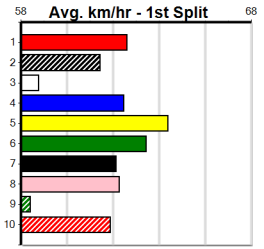

SPORTSBET FINAL

Distance: 460m, Race Type: Maiden Final, Total Prizemoney: $2,925
1st: $1,950, 2nd: $600, 3rd: $300, 4th: $75

Watchdog Tips: [ ] [ ] [ ] [ ] [ ] Bet: [ ]

Form Box Wgt Dist Track Date Time BON Margin 1st/2nd (Time) PIR Checked Comment W/R Split 1 S/P Grade

GOOD VIBES ONLY [7]
F Dog May-22 Sire: FERAL FRANKY Dam: ELVISA BALE
Owner(s): W Fasoli
Trainer: Wendy Fasoli (Heyfield)
Winning Distances: < 300m (0) 300 - 399m (0) 400 - 499m (1) 500 - 599m (0) 600 - 699m (0) > 700m (0)
Winning Weights: 31.9(1)
Race results table with columns for rank, weight, track, date, time, margin, etc.

PARABOLE RICO [M]
BK Dog Dec-22 Sire: BELLA INFRARED Dam: BELLA RICO
Owner(s): L Karabitsakos
Trainer: Luckie Karabitsakos (Pearcedale)
Winning Distances: < 300m (0) 300 - 399m (0) 400 - 499m (0) 500 - 599m (0) 600 - 699m (0) > 700m (0)
Winning Weights:
Race results table.

AMBANI [M]
BKW Bitch Jan-23 Sire: HOOKED ON SCOTCH Dam: ZHENG
Owner(s): Eye Candy (SYN), C Wilk, K Gorman
Trainer: Christian Wilk (Tanjil South)
Winning Distances: < 300m (0) 300 - 399m (0) 400 - 499m (0) 500 - 599m (0) 600 - 699m (0) > 700m (0)
Winning Weights:
Race results table.

HAMMER [M]
BE Dog Jul-22 Sire: EQUALIZER Dam: PODIUM
Owner(s): SEE THE DREAM (SYN), S Buccilli, B Buccilli
Trainer: Kate Gorman (Tanjil South)
Winning Distances: < 300m (0) 300 - 399m (0) 400 - 499m (0) 500 - 599m (0) 600 - 699m (0) > 700m (0)
Winning Weights:
Race results table.

STAR COMMAND [7]
BK Dog Sep-22 Sire: COSMIC RUMBLE Dam: REAL REWARD
Owner(s): Three Little Pigs and The Big Bad Wolf (SYN), J Presutto, P Presutto, A Presutto, D Presutto
Trainer: Natalie Presutto (Devon Meadows)
Winning Distances: < 300m (0) 300 - 399m (0) 400 - 499m (1) 500 - 599m (0) 600 - 699m (0) > 700m (0)
Winning Weights: 30.2(1)
Race results table.

1

2

3

4

5

Box History table for GOOD VIBES ONLY showing wins in various positions (1st-8th) across 8 boxes.

Box History table for PARABOLE RICO showing wins in various positions across 8 boxes.

Box History table for AMBANI showing wins in various positions across 8 boxes.

Box History table for HAMMER showing wins in various positions across 8 boxes.

Box History table for STAR COMMAND showing wins in various positions across 8 boxes.