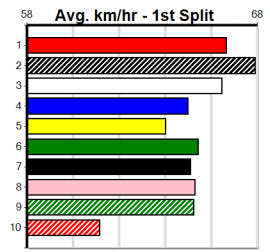

SENNACHIE AT STUD

Distance: 460m, Race Type: Mixed 4/5, Total Prizemoney: $3,360
1st: $2,250, 2nd: $690, 3rd: $345, 4th: $75

Watchdog Tips:

Bet:

Table with columns: Form Box, Wgt, Dist, Track, Date, Time, BON, Margin, 1st/2nd (Time), PIR, Checked, Comment, W/R, Split 1, S/P, Grade

PEAKY JOE [5]
BEBD Dog Nov-21 Sire: FERNANDO BALE Dam: HOT CHARMOLA
Owner(s): Whatever goes (SYN), G Rounds, D Carroll
Trainer: Vicki Wisener (Devon Meadows)
Winning Distances: < 300m (0) 300 - 399m (1) 400 - 499m (3) 500 - 599m (6) 600 - 699m (0) > 700m (0)
Winning Weights: 32.9(1) 33.0(1) 33.1(1) 33.2(2) 33.4(1) 33.5(2) 33.6(2)
Box History table and Prize Best Starts table included.

ZEUS THUNDERBOLT [5]
WBK Dog Aug-22 Sire: BLACK MAGIC OPAL Dam: PROMOTE
Owner(s): G Sproed
Trainer: Bradley Greenough (Pearcedale)
Winning Distances: < 300m (0) 300 - 399m (0) 400 - 499m (5) 500 - 599m (0) 600 - 699m (0) > 700m (0)
Winning Weights: 33.0(1) 33.4(1) 33.5(1) 33.6(1) 33.9(1)
Box History table and Prize Best Starts table included.

DARNUM DESIRE [4]
BE Bitch Oct-21 Sire: BERNARDO Dam: DARNUM DASHER
Owner(s): P Handley
Trainer: Peter Handley (Darnum)
Winning Distances: < 300m (0) 300 - 399m (2) 400 - 499m (4) 500 - 599m (0) 600 - 699m (0) > 700m (0)
Winning Weights: 31.9(1) 32.2(1) 32.3(1) 32.4(2) 32.5(1)
Box History table and Prize Best Starts table included.

BANJO ONE STRING [5]
WBD Dog Feb-22 Sire: FERNANDO BALE Dam: BRING YOUR BANJO
Owner(s): R Cunneen
Trainer: Ray Cunneen (Moe South)
Winning Distances: < 300m (0) 300 - 399m (2) 400 - 499m (6) 500 - 599m (1) 600 - 699m (0) > 700m (0)
Winning Weights: 31.5(1) 31.7(1) 31.8(2) 32.0(1) 32.2(2) 32.5(1) 33.0(1)
Box History table and Prize Best Starts table included.

BLACK VIPER [4]
BK Dog Jun-21 Sire: ASTON DEE BEE Dam: LADY PANDORA
Owner(s): D Peckham
Trainer: Matthew Clark (Briagolong)
Winning Distances: < 300m (0) 300 - 399m (3) 400 - 499m (11) 500 - 599m (3) 600 - 699m (0) > 700m (0)
Winning Weights: 32.7(1) 33.0(1) 33.1(2) 33.4(3) 33.5(5) 33.6(3) 33.7(1) 33.9(1)
Box History table and Prize Best Starts table included.

1

2

3

4

5