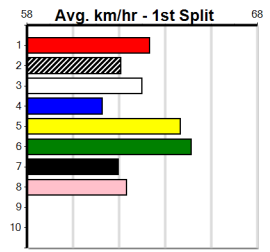

SPORTSBET GO THE BLUE DOG

Distance: 400m, Race Type: Grade 5, Total Prizemoney: $2,925
1st: $1,950, 2nd: $600, 3rd: $300, 4th: $75

Watchdog Tips:

Bet:

Form Box	Wgt	Dist	Track	Date	Time	BON	Margin	1st/2nd (Time)	PIR	Checked	Comment	WR	Split 1	S/P	Grade

1 FIRE ANT [5]

BK Bitch Nov-21 Sire: GET IT GIZMO Dam: MISS FIREBIRD
Owner(s): C Pirani Trainer: Cheryl Pirani (Boronia)
Winning Distances: < 300m (0) 300 - 399m (1) 400 - 499m (2) 500 - 599m (0) 600 - 699m (0) > 700m (0)
Winning Weights: 26.7(1) 26.8(1) 26.9(1)

6th (5)	26.8	400	WGL	R3	02-Dec-23	23.15	22.59	5.50L MYALL CLYDE (22.77)	S/76	.	.	.	8.69	$37.80	6G
1st (2)	26.9	400	WGL	R10	07-Dec-23	23.11	22.91	1.25L DAINTY FOLLY (23.19)	Q/22	.	.	.	8.66	$2.20	6G
7th (8)	26.8	350	TRA	R10	11-Dec-23	20.87	19.68	14.00 TARYN'S BLUE (19.92)	Q/22	.	.	V90	6.70	$7.00	6G
ST (-)	26.4	300	HVL		19-Jul-24	17.01		0.01L Trial Cleared	M	.	.	1of1	.	.	ST
8th (8)	26.6	400	WGL	R11	25-Jul-24	23.64	23.01	7.50L NINETYMILE ROCKS (23.13)	M/5	.	.	SW	8.63	$3.90	T3-5
2nd (8)	26.5	300	HVL	R4	02-Aug-24	17.15	16.98	1.25L FINLEY BALE (17.08)	M/3	.	.	.	4.02	$6.00	T3-5
2nd (7)	26.5	400	WGL	R12	08-Aug-24	22.90	22.66	3.75L JUNIOR'S MATE (22.66)	M/22	.	.	.	8.47	$9.40	T3-5
8th (6)	26.4	400	WGL	R4	13-Aug-24	23.36	22.43	7.00L URANA MUFFIN (22.89)	M/88	.	.	.	8.70	$19.90	5

Last 3 wins NOT included above

1st (3)	26.8	400	WGL	R1	22-Aug-23	23.17	22.50	0.25L CERSEI'S BOY (23.19)	M/12	.	.	.	8.43	$1.90	M
1st (8)	26.7	350	TRA	R4	27-Nov-23	19.94	19.86	0.50L ARABIAN PRINCESS (19.97)	M/21	.	.	.	6.61	$1.70	7

Box History

Bx	1st	2nd	3rd	4th	5th	6th	7th	8th
1				1		1		
2	1							1
3	1				2			
4			1					
5					1	1		
6			1	1				1
7		1		1		1		
8	1	2						1

Prize Best Starts Trk/Dts APM: $5470.00, 22.90(7)-8/8/24, 21-3-3-2, 12-2-2-1, 1512

2 QUESTION BALE (NSW)[5]

F Dog Aug-21 Sire: ORSON ALLEN Dam: HAE ALLEN
Owner(s): L Harris Trainer: Tammy Kennedy-harris (Devon M ENG HOR 2024-08-17)
Winning Distances: < 300m (0) 300 - 399m (1) 400 - 499m (3) 500 - 599m (0) 600 - 699m (0) > 700m (0)
Winning Weights: 31.9(1) 32.0(2) 32.3(1)

4th (3)	33.0	395	TRA	R6	05-Jul-24	22.52	21.86	8.00L QUEBEC BALE (21.98)	M/565	.	.	.	3.85	$6.80	X45
5th (6)	32.7	400	WGL	R12	09-Jul-24	23.62	22.52	9.50L GALLOPING JIMMY (22.99)	M/66	.	.	.	8.83	$16.70	5
4th (7)	32.6	410	HOR	R5	13-Jul-24	23.72	23.35	2.50L KENTUCKY GUS (23.55)	M/54	.	.	.	10.62	$17.50	T3-5
4th (8)	33.0	400	WGL	R11	16-Jul-24	23.16	22.77	3.00L SPRING BRUMBY (22.95)	M/64	.	.	.	8.57	$12.20	5
3rd (6)	33.2	390	BAL	R12	22-Jul-24	22.72	22.36	2.50L CRACKERJACK BERN	M/73	.	.	.	8.83	$4.20	T3-5
7th (4)	33.5	400	WGL	R3	25-Jul-24	23.78	23.01	9.50L SHINY NEW TOY (23.12)	M/55	.	.	.	8.73	$6.10	T3-5
3rd (7)	33.3	460	GEL	R8	30-Jul-24	26.42	26.07	3.25L MISDIRECTED (26.19)	Q/111	.	.	VO	6.67	$6.40	5
ST (-)	33	400	WGL		08-Aug-24	23.04		2.00L Trial Cleared	Q/12	.	.	2of4	8.44	.	ST

Last 3 wins NOT included above

1st (3)	32.0	390	BAL	R3	06-Nov-23	22.31	22.31	4.50L DAISY MAY (22.62)	M/11	.	.	.	8.63	$1.50	T3-7
1st (7)	32.3	460	GEL	R10	29-Dec-23	26.16	25.91	0.10L HI THERE FRANK (26.16)	M/432	.	.	.	6.70	$26.60	X67H
1= (4)	31.9	435	SLE	R9	28-Apr-24	24.93	24.19	0.50L QUESTION BALE/BIG LEX	M/222	.	.	SW	5.37	$9.00	RW