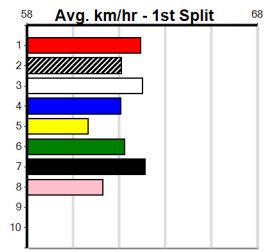

PAUA OF BUDDY AT STUD

Distance: 460m, Race Type: Mixed 6/7, Total Prizemoney: $2,925
1st: $1,950, 2nd: $600, 3rd: $300, 4th: $75

Watchdog Tips: [ ] [ ] [ ] [ ] Bet: [ ]

Form Box Wgt Dist Track Date Time BON Margin 1st/2nd (Time) PIR Checked Comment WR Split 1 S/P Grade

VIVA LA VIDA [7] BE Bitch Feb-22 Sire: BERNARDO Dam: JUNIPER PEARL Trainer: Brett Mackie (Tooradin)
Winning Distances: < 300m (0) 300 - 399m (0) 400 - 499m (1) 500 - 599m (0) 600 - 699m (0) > 700m (0)
Winning Weights: 28.9(1)
2nd (1) 28.0 400 WGL R1 09-Jul-24 23.28 22.52 1.75L BARRETOS (23.17) Q/62 . . . 8.66 $4.80 M
1st (3) 28.9 410 HOR R1 21-Jul-24 23.63 23.19 3.00L RELEASED (23.84) Q/42 . . . 10.74 $4.00 M
5th (3) 28.6 460 GEL R3 27-Jul-24 26.52 25.68 9.00L MAHOGANY (25.91) M/354 . . SW . 6.82 $7.20 X67
2nd (5) 28.8 460 WGL R10 02-Aug-24 26.33 25.82 1.5L SUPERIOR MONIQUE (26.23) S/744 . . . 6.74 $5.00 RW
2nd (3) 28.3 400 WGL R7 06-Aug-24 23.01 22.37 0.25L LILY LALA (22.99) S/22 . . . 8.59 $3.50 7
5th (8) 28.9 400 WGL R3 13-Aug-24 23.34 22.43 11.00 MYSTERY TERMS (22.64) Q/77 . . . 8.77 $6.00 7
Last 3 wins NOT included above
Prize Best $3400.00
Starts 26.33(5)-2/8/24
Trk/Dts 6-1-3-0
APM 1-0-1-0 3296

MAYAN CHIEF [7] Biks BK Dog Nov-21 Sire: SENNACHIE Dam: BUSY BELLA Trainer: Danny Cortese (Devon Meadows)
Winning Distances: < 300m (0) 300 - 399m (0) 400 - 499m (1) 500 - 599m (0) 600 - 699m (0) > 700m (0)
Winning Weights: 31.0(1)
4th (6) 29.5 515 SAP R5 10-Jun-24 30.38 29.57 6.00L DUNDEE COOPER (29.98) M/6755 . . . 5.37 $15.20 X67H
4th (7) 30.0 515 SAN R2 20-Jun-24 30.03 29.15 4.75L CELESTIAL DAWN (29.70) S/6444 . . . 5.36 $35.30 X67F
8th (6) 29.5 595 SAP R3 01-Jul-24 36.36 34.56 23.00 GRACE BURGESS (34.78) M/3358 . . VO . 9.61 $2.80 RW
5th (4) 29.5 515 SAP R4 08-Jul-24 30.32 29.50 5.50L RASHID (29.97) M/7754 . . VO . 5.40 $6.70 X67
ST (-) 30.1 400 WGL 25-Jul-24 23.11 0.50L Trial Cleared M/22 . . 2of4 . 8.53 . ST
6th (8) 30.3 515 SAP R10 29-Jul-24 31.27 29.46 17.00 PAW DIMETRA (30.11) M/3334 . . . 5.26 $15.30 7
8th (4) 30.5 515 SAN R2 08-Aug-24 30.60 29.36 16.00 MEPUNGA ROCKY (29.50) Q/5888 . . . 5.25 $54.40 RW
6th (3) 31.0 460 WGL R7 15-Aug-24 26.98 25.97 9.50L IRINKA ASHLEY (26.32) M/544 . . . 6.78 $10.30 T3-RW
Last 3 wins NOT included above
1st (8) 31.0 400 WGL R2 09-Nov-23 22.89 22.81 7.50L LOUIE CAN FLY (23.42) Q/11 . . . 8.45 $1.90 T3-M
Prize Best $2972.50
Starts 26.43(1)-12/9/23
Trk/Dts 21-1-1-2
APM 7-0-1-1 1217