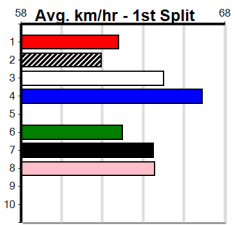

Meadows (MEP)

SPORTSBET (1-6 WINS) HT3

Distance: 600m, Race Type: Restricted Win Heat, Total Prizemoney: \$3,940
1st: \$2,640, 2nd: \$815, 3rd: \$410, 4th: \$75

6

8:28PM

(VIC time)

SHADOWS OF BLUE (3) is racing with confidence and can make a mid race move and continue on his winning way. WEST STAR (4) only needs to time the start and he could be off and gone. WEBLEC WRANGLER (8) is ideally drawn.