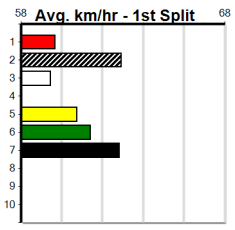

CITY VIEW BISTRO

Distance: 525m, Race Type: Maiden, Total Prizemoney: $2,860
1st: $1,900, 2nd: $590, 3rd: $295, 4th: $75

1
6:47PM
(VIC time)

Litter sisters ZIPPING PFEIFFER (4) and ZIPPING THERON (9) hail from a kennel that only has fast types and the most well supported runner of these two well bred types is expected to fire first up.
MEPUNGA INFRARED (2) has the best of the exposed form

Watchdog Tips: **4** **8** **2** **6** **Bet:** **Box Trifecta 2,4,6,8 ($10 for 41.67%)**