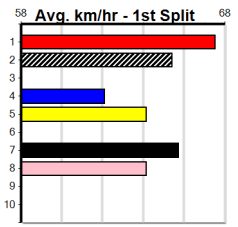

WESTLINK CONTAINER SALES

Distance: 525m, Race Type: Grade 4, Total Prizemoney: $3,875
1st: $2,600, 2nd: $800, 3rd: $400, 4th: $75

3

7:28PM

(VIC time)

POWER OUT (1) should lead here but I am expecting class edge runner PICCOLO BALE (2) to get a nice sit behind the red and prove too strong in the last 100m. BAY TUDOR (5) can ran a nice race at each way odds.

Watchdog Tips: **2** **1** **5** **8** **Bet:** **Trifecta 2/1/5,7,8 ($10 - 333.33%)**

1 POWER OUT [4] *Can lead for a long long way, clear danger.* **$2.00**

WBK B Dec-21 MY REDEEMER BOQUILLA

Trainer: Andrea Chapple (Exford)

Pos	Box	Weight	Dist	Track	Date	Time	BON	Margin	1st/2nd (Time)	PIR	Checked	Comment	W/R	Split 1	S/P	Grade
1st	(1)	27.4	525	MEA	R9	20-Jul-24	30.13	29.73	2.25LHOLDEN BALE (30.28)	Q/1111	.	.	.	5.07	$7.70	5
3rd	(2)	27.9	525	MEA	R9	27-Jul-24	30.70	30.09	3.5LZIPPING MINAJ (30.45)	Q/3544	.	.	.	5.11	$6.80	FFA
7th	(8)	28.1	525	MEA	R8	03-Aug-24	30.51	29.82	10.00LMACKENNA (29.82)	Q/2677	.	.	.	5.07	$21.00	X34
1st	(1)	28.5	525	MEP	R6	07-Aug-24	30.15	29.93	2.00LNICKI WHOOP (30.29)	Q/1111	.	.	.	5.02	$2.90	5

Owner(s): M Carter

Winning Boxes

1	2	3	4	5	6	7	8
6	1		4	1	6	7	8
Prize Best				$52,120.00			
Starts				35-16-5-5			
Trk/Dst				5-2-1-1			
APM				$23920			

2 PICCOLO BALE (NSW)[4] *Class edge, can prove too strong in the run home* **$2.50**

FBD D Mar-22 KONOMI WENDALIN BALE

Trainer: Thomas Dailly (Anakie)

Pos	Box	Weight	Dist	Track	Date	Time	BON	Margin	1st/2nd (Time)	PIR	Checked	Comment	W/R	Split 1	S/P	Grade
3rd	(3)	31.6	525	MEA	R3	20-Jul-24	30.36	29.73	2.25LDEPARTED (30.21)	Q/7634	.	.	.	5.19	$8.10	X45
1st	(6)	31.8	515	SAN	R9	25-Jul-24	29.39	29.23	5.50LINTREPID BALE (29.77)	Q/1111	.	SW	.	5.03	$6.20	5F
4th	(4)	32.5	450	BAL	R11	07-Aug-24	25.93	25.38	6.00LJETSTREAM ICON (25.52)	M/565	.	.	.	6.69	$5.60	X45
2nd	(5)	32.3	515	SAP	R3	12-Aug-24	29.79	29.27	0.05LCONTAINER (29.79)	M/3445	.	.	.	5.09	$3.30	5

Owner(s): B Wheeler

Winning Boxes

1	2	3	4	5	6	7	8
2	1		1	1	3		
Prize Best				$49,305.00			
Starts				32-8-6-7			
Trk/Dst				12-2-1-3			
APM				$27391			

3 *** VACANT BOX ***

Trainer:
Owner(s):

4 LEGAL BUD [4] Biks *Down on form and confidence, prefer others.* **$41.00**

BK D May-20 RITZA LENNY MISS LEGALITY

Trainer: Stephen Tabb (Lara)

Pos	Box	Weight	Dist	Track	Date	Time	BON	Margin	1st/2nd (Time)	PIR	Checked	Comment	W/R	Split 1	S/P	Grade
4th	(6)	30.1	390	SHP	R4	01-Aug-24	22.64	22.17	6.00LNICKLEBY ACTION (22.23)	M/67	.	.	.	8.81	$9.70	T3-5
2nd	(6)	30.1	450	WBL	R8	05-Aug-24	25.99	25.55	1.75LBRANDENBURG (25.87)	M/764	.	.	.	7.01	$11.10	5
6th	(2)	30.0	450	SHP	R6	10-Aug-24	26.41	25.56	12.00LDETROIT (25.63)	Q/256	.	.	.	6.76	$12.20	5
6th	(1)	29.7	525	MEP	R7	14-Aug-24	30.75	29.83	9.50LFERNANDO PHIL (30.10)	M/5677	.	.	.	5.16	$88.70	4

Owner(s): R Bate

Winning Boxes

1	2	3	4	5	6	7	8
3	3	2	2	1	1	1	3
Prize Best				$53,455.83			
Starts				112-15-16-12			
Trk/Dst				25-2-3-2			
APM				$4846