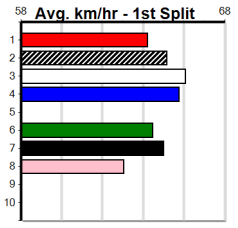

7
8:48PM
(VIC time)

ASTON PING (2) can land on the arm here and looks suited to a race of this nature. FARNHAM BALE (8) is a little risky at box rise but once fully balanced is as fast as any of his counterparts in this race.

Watchdog Tips: **2** **8** **6** **7** Bet: **Win 2**