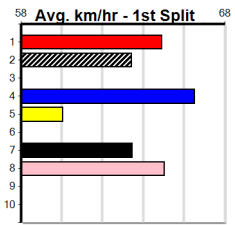

SPORTSBET (1-6 WINS) HT1

Distance: 600m, Race Type: Restricted Win Heat, Total Prizemoney: $3,940
1st: $2,640, 2nd: $815, 3rd: $410, 4th: $75

4

7:48PM

(VIC time)

ASTON HORNET (8) has gone to another level in recent times and looks suited to a race of this nature. LIVEABLE (4) can settle top 2 early and will appreciate the drop back in distance. STAR STAY (5) can power home.

Watchdog Tips: **8** **4** **5** **2** **Bet:** Trifecta 4,8/4,5,8/2,4,5,8 ($10 - 125%)

Form Box Weight Dist Track Date Time BON Margin 1st/2nd (Time) PIR Checked Comment W/R Split 1 S/P Grade

1 SHIV ROY [5] *Can settle on the speed, last 50m the concern.* **$9.00**

RF B Feb-22 ZAMBORA BROCKIE BELT UP TUBSY

Trainer: David Bourke (The Basin)

2nd (8)	29.9	525	MEP	R3	24-Jul-24	30.91	30.11	1.00	LASTON MICHIGAN (30.86)	M/3222	.	.	.	5.24	$5.90	T3-5
4th (5)	29.9	525	MEP	R9	31-Jul-24	30.62	29.92	9.00	LUNBUN STORM (30.00)	M/4454	.	.	.	5.16	$28.40	5H
7th (2)	29.7	515	SAN	R12	08-Aug-24	30.87	29.36	17.00	LBAKIS BALE (29.70)	Q/2777	.	.	.	5.17	$8.30	5
5th (2)	29.7	515	SAN	R12	15-Aug-24	30.20	29.09	7.50	LRUXTON FLAME (29.69)	M/6555	.	.	.	5.23	$38.40	5

Owner(s): C Flynn

Winning Boxes							
1	2	3	4	5	6	7	8
2		1					1
Prize	$6,145.00						
Best	FSTD						
Starts	17-4-1-0						
Trk/Dst	0-0-0-0						
APM	$4439						

2 ARCHIE MCIVOR [5] *Scored at bolters odds here recently, keep safe* **$10.00**

RBD D May-22 FERAL FRANKY MCIVOR VERNA

Trainer: Barry Priest (Junortoun)

4th (6)	31.8	600	MEP	R6	31-Jul-24	35.06	34.75	4.50	LNICKI WHOOP (34.75)	S/4444	.	.	.	9.41	$42.00	X45
6th (2)	32.0	600	MEP	R7	07-Aug-24	35.46	34.74	11.00	LMCIVOR ALFY (34.74)	M/7666	.	.	.	9.71	$4.00	RW
1st (3)	32.0	600	MEA	R7	10-Aug-24	34.87	34.54	0.75	LDSHEVELED (34.90)	S/6333	.	.	SW	9.33	$72.50	5
4th (1)	32.3	500	BEN	R8	16-Aug-24	28.28	28.00	4.25	LGRAND TOURER (28.00)	S/886	.	.	.	6.84	$46.40	X45

Owner(s): B Priest

Winning Boxes							
1	2	3	4	5	6	7	8
1		1			1	1	1
Prize	$16,525.00						
Best	34.87						
Starts	25-5-4-2						
Trk/Dst	3-1-0-0						
APM	$12576						

3 *** VACANT BOX ***

Trainer:
Owner(s):

4 LIVEABLE [5] *On speed runner, distance drop suits, danger.* **$3.50**

BK B Jul-22 FERNANDO BALE SILKEN

Trainer: Jeffrey Britton (Anakie)

4th (1)	25.0	595	SAN	R2	25-Jul-24	35.06	34.34	4.50	LPWA ERINA (34.75)	M/2234	.	.	.	9.42	$1.30	X67
1st (6)	25.1	600	MEA	R4	03-Aug-24	34.82	34.28	2.00	LPWA HELION (34.95)	M/1111	.	.	.	9.14	$5.50	X67
4th (1)	25.1	715	SAN	R6	08-Aug-24	42.38	41.72	9.50	LMEPUNGA SURPRISE (41.72)	Q/1133	.	.	.	6.06	$20.30	X45
3rd (8)	24.8	715	SAN	R5	15-Aug-24	42.29	41.85	6.50	LSHAKE AND BAKE (41.85)	Q/1222	.	.	.	6.04	$48.10	X45

Owner(s): THE WILLY STROLLERS (SYN), J Sharp, M Alexander

Winning Boxes							
1	2	3	4	5	6	7	8
1						2	
Prize	$21,370.00						
Best	34.58						
Starts	20-3-4-4						
Trk/Dst	6-2-3-0						
APM	$16813