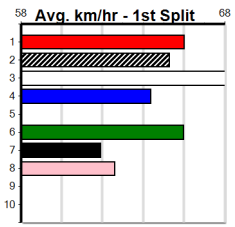

SPORTSBET (1-6 WINS) HT2

Distance: 600m, Race Type: Restricted Win Heat, Total Prizemoney: $3,940
1st: $2,640, 2nd: $815, 3rd: $410, 4th: $75

5

8:08PM

(VIC time)

REITERATE (3) drops in class and distance and with luck in the initial stages looks the winner. POHOLKE (2) may have something to say about from a suitable draw. SHINY INK (1) can set a cracking early speed.

Watchdog Tips: **3** **2** **1** **8** **Bet:** **Trifecta 3/2/1,6,8 ($10 - 333.33%)**