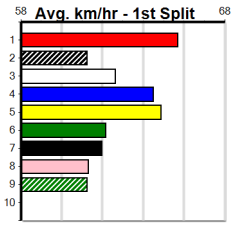

FERNANDO MICK AT STUD

Distance: 525m, Race Type: Mixed 6/7, Total Prizemoney: $3,340
1st: $2,230, 2nd: $690, 3rd: $345, 4th: $75

Watchdog Tips: 1 6 3 2 Bet: Win 1

1 HONEY ZEN [6] Looks the leader, suited here, hard to catch.

Form	Box	Weight	Dist	Track	Date	Time	BON	Margin	1st/2nd (Time)	PIR	Checked	Comment	W/R	Split 1	S/P	Grade
3rd (2)		24.2	525	MEA	R3	27-Jul-24	31.05	30.09	12.00LNEEDFUL (30.21)	Q/2253	.	.	.	5.14	$15.80	X67
1st (7)		24.5	525	MEA	R1	03-Aug-24	30.33	29.82	1.00LTAPPET (30.40)	Q/1111	.	SW	.	5.05	$13.40	7
7th (7)		24.9	525	MEA	R2	10-Aug-24	30.92	29.91	6.50LTHEEGALA (30.49)	Q/1114	.	.	.	5.08	$12.70	6G
6th (1)		25.0	450	BAL	R4	14-Aug-24	25.85	25.35	3.75LLETHAL AVENGER (25.61)	Q/122	.	.	.	6.48	$15.70	RWH

Winning Boxes

1	2	3	4	5	6	7	8
	1						
Prize					$10,115.00		
Best					30.33		
Starts					9-2-2-1		
Trk/Dst					4-1-0-1		
APM					$9055		

Owner(s): DAILLY GREYHOUND FARMS (SYN), G Dailly, T Dailly

2 IVORY PYGMY [7] Drawn better today, look for improvement.

Form	Box	Weight	Dist	Track	Date	Time	BON	Margin	1st/2nd (Time)	PIR	Checked	Comment	W/R	Split 1	S/P	Grade
5th (4)		25.8	525	MEA	R2	27-Jul-24	31.09	30.09	8.00LCANYA JIVE (30.55)	S/7555	.	.	.	5.51	$120.80	7
8th (5)		26.5	450	BAL	R5	07-Aug-24	26.56	25.38	11.00LBOMB LUCA (25.85)	M/468	.	.	.	6.82	$24.90	RW
7th (6)		26.5	525	MEA	R1	10-Aug-24	30.96	29.91	12.00LPAW LOU LOU (30.17)	M/5887	.	.	.	5.26	$51.20	7
4th (8)		26.3	450	BAL	R5	14-Aug-24	25.77	25.35	4.75LIM A MUSTANG (25.44)	M/666	.	.	.	6.82	$74.50	RWH

Winning Boxes

1	2	3	4	5	6	7	8
Prize					$2,315.00		
Best					30.96		
Starts					9-1-0-2		
Trk/Dst					2-0-0-0		
APM					$1927		

Owner(s): DAILLY GREYHOUND FARMS (SYN), G Dailly, T Dailly

3 MAD KEV [6] Been racing in tougher races, each way value.

Form	Box	Weight	Dist	Track	Date	Time	BON	Margin	1st/2nd (Time)	PIR	Checked	Comment	W/R	Split 1	S/P	Grade
6th (5)		30.5	525	MEP	R4	31-Jul-24	31.19	29.92	11.00LRASHID (30.45)	M/4655	.	.	.	5.26	$14.90	RW
5th (8)		30.9	525	MEP	R9	07-Aug-24	30.86	29.93	14.00LNEEDFUL (29.93)	S/3555	.	.	.	5.27	$50.50	X67H
4th (3)		30.6	525	MEP	R10	14-Aug-24	30.75	29.83	8.00LPAW BRADLEY (30.20)	M/6444	.	.	.	5.26	$115.90	RW
8th (2)		31.1	525	MEA	R2	17-Aug-24	31.09	29.80	15.00LRAVEN PETER (30.07)	M/7777	.	.	.	5.50	$32.90	6G

Winning Boxes

1	2	3	4	5	6	7	8
			1				
Prize					$6,430.00		
Best					30.46		
Starts					32-2-4-7		
Trk/Dst					9-1-0-1		
APM					$4172		

Owner(s): V Johnson

4 LEROY'S GIRL [6] Slow Bendigo win 3 runs back, place best.

Form	Box	Weight	Dist	Track	Date	Time	BON	Margin	1st/2nd (Time)	PIR	Checked	Comment	W/R	Split 1	S/P	Grade
7th (8)		25.2	450	SHP	R1	15-Jul-24	26.17	25.34	8.50LCANDYMAN CAN (25.59)	M/37	.	.	.	6.76	$3.10	RW
1st (3)		24.9	500	BEN	R5	20-Jul-24	29.31	28.76	2.00LASTON ACAGIA (29.44)	M/221	.	.	.	7.00	$2.70	7
6th (7)		25.1	525	MEA	R3	27-Jul-24	31.58	30.09	20.00LNEEDFUL (30.21)	M/5776	.	.	.	5.31	$72.50	X67
7th (6)		25.0	525	MEA	R2	03-Aug-24	30.63	29.82	7.00LWCOLAC KID (30.15)	M/6677	.	.	.	5.24	$107.90	6G

Winning Boxes

1	2	3	4	5	6	7	8
			1				
Prize					$8,345.00		
Best					30.62		
Starts					30-2-4-7		
Trk/Dst					3-0-0-0		
APM					$3889		

Owner(s): R Jack

5 SAM'S UNIVERSE [6] Honest performer, can sneak into a minor placing