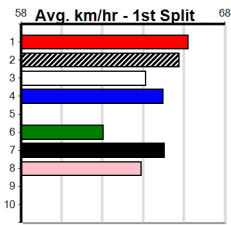

TOTAL CONTAINER SOLUTIONS

Distance: 525m, Race Type: Grade 5, Total Prizemoney: $3,340
1st: $2,230, 2nd: $690, 3rd: $345, 4th: $75

9

9:28PM

(VIC time)

With the aid of the gun draw NIMBLE BENNY (1) can lead here and looks suited to a race of this nature. JENNY BALE (4) is better than her recent form and can show dynamic early speed. DEROGATIVE (7) has returned to top form.

Watchdog Tips:

1

4

7

6

Bet:

Win 1