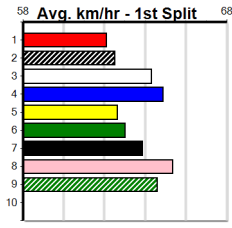

MEADOWS CONFERENCE & EVENTS

Distance: 525m, Race Type: Grade 5 T3, Total Prizemoney: \$3,340
1st: \$2,230, 2nd: \$690, 3rd: \$345, 4th: \$75

UPON BALE (7) can either lead or come off the speed to win in this class. Same can be said for track specialist LEARNED LESSON (4) who looks the clear danger. LOCAHN AURA (5) will be coming home strongly.