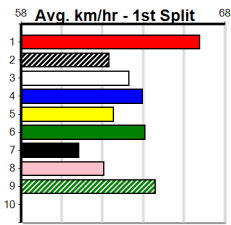

12
10:29PM
(VIC time)

Tough race. BLUE VENDETTA (4) best form would be winning this. HANNY DARRISON (5) once balanced can make a move. LYRICAL CRIPPS (2) will search for inside runs and is suited to this class.

Watchdog Tips: 4 5 2 7 **Bet:** Box Quinella 2,4,5 ($10 for 333.33%)