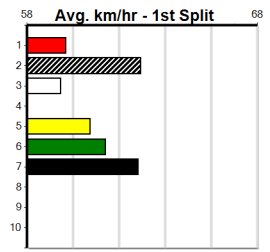

CITY VIEW BISTRO

1

6:47PM

(VIC time)

Distance: 525m, Race Type: Maiden, Total Prizemoney: $2,860
1st: $1,900, 2nd: $590, 3rd: $295, 4th: $75

Litter sisters ZIPPING PFEIFFER (4) and ZIPPING THERON (9) hail from a kennel that only has fast types and the most well supported runner of these two well bred types is expected to fire first up. MEPUNGA INFRARED (2) has the best of the exposed form

Watchdog Tips: **4** **8** **2** **6** **Bet:** **Box Trifecta 2,4,6,8 ($10 for 41.67%)**

1

Form	Box	Wgt	Dist	Track	Date	Time	BON	Margin	1st/2nd (Time)	PIR	Checked	Comment	WR	Split 1	S/P	Grade
BLUE TICK TYRONE [M] $34.00																
F Dog May-22 Sire: FERNANDO BALE Dam: VEGAS TICKET Trainer: Julie Chilcott (Heathcote)																
Owner(s): J Chilcott																
Winning Distances: < 300m (0) 300 - 399m (0) 400 - 499m (0) 500 - 599m (0) 600 - 699m (0) > 700m (0)																
Winning Weights:																
4th	(7)	27.4	525	MEP	R1	19-Jun-24	31.10	30.06	12.00 PAW FLASH (30.30)	S/5555	.	.	.	5.45	$26.70	M
7th	(6)	27.8	525	MEP	R2	26-Jun-24	31.57	30.08	14.00 CORONATION DAY (30.59)	S/8866	.	.	.	5.48	$24.60	MH
7th	(2)	28.0	450	SHP	R1	04-Jul-24	26.62	25.50	14.00 JAIMANDY FRANK (25.65)	S/887	.	.	.	7.25	$22.00	T3-M
6th	(3)	27.8	450	SHP	R2	19-Jul-24	26.50	25.70	11.00 MONEY PALACE (25.76)	S/876	.	.	.	7.26	$44.40	M
5th	(6)	27.8	525	MEP	R1	24-Jul-24	31.71	30.11	16.00 KNURLING (30.62)	S/8845	.	W	.	5.57	$23.80	M
4th	(6)	27.5	450	SHP	R1	01-Aug-24	26.16	25.43	5.50L REDEEM HER (25.79)	S/755	.	.	.	7.15	$45.10	T3-M
7th	(8)	27.8	500	BEN	R3	07-Aug-24	30.10	28.36	24.00 BLUE FLAME (28.46)	S/746	.	.	.	6.94	$25.30	M
5th	(5)	28.4	450	SHP	R3	15-Aug-24	26.40	25.23	4.00L SASSY SPICE (26.12)	M/876	.	W	.	7.23	$12.20	M
Last 3 wins NOT included above																

Box History

Bx	1st	2nd	3rd	4th	5th	6th	7th	8th
1				1				
2								1
3						1		
4				1	1			
5					1			
6					1	1		1
7					1			
8		1						1

Prize Best	$455.00
Starts	31.10(7)-19/6/24
Trk/Dts	12-0-0-1
APM	3-0-0-0
APM	303

2

MEPUNGA INFRARED [M] $4.00																
BK Dog Nov-22 Sire: BELLA INFRARED Dam: MEPUNGA MOLLY Trainer: Jeffrey Britton (Anakie)																
Owner(s): B Smith																
Winning Distances: < 300m (0) 300 - 399m (0) 400 - 499m (0) 500 - 599m (0) 600 - 699m (0) > 700m (0)																
Winning Weights:																
2nd	(2)	32.7	525	MEP	R2	17-Jul-24	30.77	29.78	2.75L COME ON MANGO (30.59)	M/4222	.	.	.	5.28	$2.80	MH
6th	(8)	32.7	525	MEA	R1	27-Jul-24	31.92	30.09	14.00 ROMANI (31.01)	S/8787	.	.	.	5.42	$8.00	MF
4th	(2)	32.8	525	MEP	R3	14-Aug-24	31.25	29.83	2.25L PAW PETROV (31.10)	M/4334	.	.	.	5.25	$3.90	MH
Last 3 wins NOT included above																

Box History

Bx	1st	2nd	3rd	4th	5th	6th	7th	8th
1								
2		1		1				
3								
4								
5								
6								
7								
8						1		

Prize Best	$665.00
Starts	30.77(2)-17/7/24
Trk/Dts	3-0-1-0
APM	3-0-1-0
APM	547

3

MILES APART [M] $6.00																
BEBD Dog Aug-22 Sire: ASTON RUPEE Dam: IMMINENT REALITY Trainer: Thomas Dailly (Anakie)																
Owner(s): M Funtusoff																
Winning Distances: < 300m (0) 300 - 399m (0) 400 - 499m (0) 500 - 599m (0) 600 - 699m (0) > 700m (0)																
Winning Weights:																
5th	(8)	32.4	450	BAL	R2	24-Jul-24	26.02	25.21	8.00L ASTON BAMFORD (25.46)	M/655	.	.	.	7.08	$4.20	M
5th	(6)	32.8	460	GEL	R2	02-Aug-24	27.19	26.02	14.00 PAW ALEXIS (26.22)	M/757	.	.	.	7.01	$7.10	M
3rd	(1)	32.1	515	SAP	R1	12-Aug-24	30.20	29.27	3.75L GALLOPING RED (29.94)	S/5223	.	.	.	5.32	$2.70	M
Last 3 wins NOT included above																

Box History

Bx	1st	2nd	3rd	4th	5th	6th	7th	8th
1								
2								
3			1					
4								
5								
6						1		
7								
8								1

Prize Best	$295.00
Starts	FSH
Trk/Dts	3-0-0-1
APM	0-0-0-0
APM	295