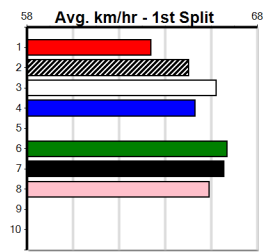

ZIPPING HOPKINS (1) excels of inside draws and holds a class edge. ZIPPING MINAJ (6) is a big chance to lead and is a must for the multiples. LANFRANCO (4) can make mistakes but is a gifted chaser.

**Watchdog Tips:** **1** **6** **4** **8** **Bet:** Box Quinella 1,4,6 (\$10 for 333.33%)