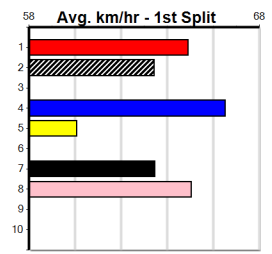

SPORTSBET (1-6 WINS) HT1

4

7:48PM

(VIC time)

Distance: 600m, Race Type: Restricted Win Heat, Total Prizemoney: $3,940
1st: $2,640, 2nd: $815, 3rd: $410, 4th: $75

ASTON HORNET (8) has gone to another level in recent times and looks suited to a race of this nature. LIVEABLE (4) can settle top 2 early and will appreciate the drop back in distance. STAR STAY (5) can power home.

Watchdog Tips: **8** **4** **5** **2** **Bet:** **Trifecta 4,8/4,5,8/2,4,5,8 ($10 - 125%)**

1	SHIV ROY [5]	Can settle on the speed, last 50m the concern.										$9.00			
	RF Bitch Feb-22	Sire: ZAMBORA BROCKIE					Dam: BELT UP TUBSY					Trainer: David Bourke (The Basin)			
	Owner(s): C Flynn														
	Winning Distances: < 300m (0) 300 - 399m (0) 400 - 499m (3) 500 - 599m (1) 600 - 699m (0) > 700m (0)														
	Winning Weights: 29.6(1) 29.7(1) 29.8(1) 29.9(1)														
	5th (8)	29.8	460	WGL	R4	18-Jun-24	26.40	25.51	5.50L POT OF GOLD (26.02)	M/455	.	.	6.67	$4.30	X67
	1st (4)	29.9	460	WGL	R5	04-Jul-24	26.66	26.13	2.50L ELLE GEM (26.83)	M/443	.	SW	6.89	$2.70	RW
	6th (4)	29.8	515	SAP	R12	08-Jul-24	30.42	29.50	7.50L TARGET RANGE (29.92)	M/3555	.	.	5.23	$4.20	5NP
	1st (2)	29.6	515	SAP	R4	15-Jul-24	30.05	29.45	3.00L XISAN BALE (30.25)	Q/1111	.	.	5.14	$7.10	RW
	2nd (8)	29.9	525	MEP	R3	24-Jul-24	30.91	30.11	1.00L ASTON MICHIGAN (30.86)	M/3222	.	.	5.24	$5.90	T3-5
4th (5)	29.9	525	MEP	R9	31-Jul-24	30.62	29.92	9.00L BUN STORM (30.00)	M/4454	.	.	5.16	$28.40	5H	
7th (2)	29.7	515	SAN	R12	08-Aug-24	30.87	29.36	17.00 BAKIS BALE (29.70)	Q/2777	.	.	5.17	$8.30	5	
5th (2)	29.7	515	SAN	R12	15-Aug-24	30.20	29.09	7.50L RUXTON FLAME (29.69)	M/6555	.	.	5.23	$38.40	5	
Last 3 wins NOT included above															
1st (8)	29.8	460	WGL	R3	11-Apr-24	25.83	25.83	13.00 TAKE A CARNATION (26.71)	Q/1111	.	.	6.57	$2.00	T3-M	
1st (2)	29.7	460	WGL	R5	13-Jun-24	26.14	26.03	2.75L OUR BLUE HAZE (26.33)	M/221	.	.	6.65	$1.70	X67	

Box History									
Bx	1st	2nd	3rd	4th	5th	6th	7th	8th	
1									
2	2				1			1	
3				1					
4	1					1			
5				1	1				
6								1	
7				1				1	
8	1	1			1			2	
Prize Best Starts								$6145.00	FSTD
Trk/Dts								17-4-1-0	0-0-0-0
APM									4439

2	ARCHIE MCIVOR [5]	Scored at bolters odds here recently, keep safe										$10.00			
	RBD Dog May-22	Sire: FERAL FRANKY					Dam: MCIVOR VERNA					Trainer: Barry Priest (Junortoun)			
	Owner(s): B Priest														
	Winning Distances: < 300m (0) 300 - 399m (0) 400 - 499m (2) 500 - 599m (2) 600 - 699m (1) > 700m (0)														
	Winning Weights: 31.5(1) 32.0(2) 32.7(1) 32.8(1)														
	6th (8)	32.0	500	BEN	R5	28-Jun-24	28.94	27.83	16.00 HOLDEN BALE (27.83)	S/888	.	.	7.14	$22.70	RWF
	5th (3)	32.0	500	BEN	R4	05-Jul-24	28.40	27.81	8.50L FOLLOW THE BAND (27.81)	S/655	.	SW	6.83	$30.20	X45
	2nd (8)	31.7	485	HOR	R5	16-Jul-24	27.62	27.38	3.00L JED'S MEMORY (27.43)	M/555	.	.	6.82	$21.20	RW
	2nd (2)	32.4	500	BEN	R5	26-Jul-24	28.54	27.89	2.75L BEN SHAKER (28.36)	M/333	.	.	6.80	$10.50	5
	4th (6)	31.8	600	MEP	R6	31-Jul-24	35.06	34.75	4.50L NICKI WHOOP (34.75)	S/4444	.	.	9.41	$42.00	X45
6th (2)	32.0	600	MEP	R7	07-Aug-24	35.46	34.74	11.00 MCIVOR ALFY (34.74)	M/7666	.	.	9.71	$4.00	RW	
1st (3)	32.0	600	MEA	R7	10-Aug-24	34.87	34.54	0.75L DISHEVELED (34.90)	S/6333	.	SW	9.33	$72.50	5	
4th (1)	32.3	500	BEN	R8	16-Aug-24	28.28	28.00	4.25L GRAND TOURER (28.00)	S/886	.	.	6.84	$46.40	X45	
Last 3 wins NOT included above															
1st (6)	32.7	425	BEN	R11	24-Mar-24	24.76	23.42	3.00L SPLIT REEF (24.96)	M/552	.	.	6.82	$7.80	X67	
1st (8)	31.5	500	BEN	R7	08-May-24	28.67	28.16	0.50L TWENTY DEEP (28.69)	M/754	.	SW	6.86	$7.40	T3-RW	
1st (7)	32.0	500	BEN	R7	21-Jun-24	28.40	27.95	0.25L CORNHILL PRINCE (28.41)	M/564	.	SW	6.78	$14.90	RWH