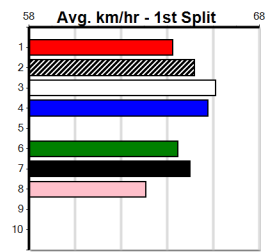

7

8:48PM

(VIC time)

Distance: 525m, Race Type: Grade 5, Total Prizemoney: $3,340
1st: $2,230, 2nd: $690, 3rd: $345, 4th: $75

ASTON PING (2) can land on the arm here and looks suited to a race of this nature. FARNHAM BALE (8) is a little risky at box rise but once fully balanced is as fast as any of his counterparts in this race.

Watchdog Tips: 2 8 6 7 Bet: Win 2

SCOTT ME [5] Comes into calculations off this draw. $12.00
BK Dog Nov-20 Sire: BEWILDERING Dam: SCOTT TO GIVE
Trainer: Patrick Furci (Maribyrnong)
Winning Distances: < 300m (0) 300 - 399m (0) 400 - 499m (4) 500 - 599m (8) 600 - 699m (0) > 700m (0)
Winning Weights: 29.9(1) 30.1(2) 30.3(3) 30.5(2) 30.6(2) 31.1(1) 31.6(1)
Box History table and Prize Best Starts Trk/Dts APM

ASTON PING [5] Drawn to land on the arm, value selection. $5.00
BD Bitch Jan-22 Sire: FERNANDO BALE Dam: ZOOM OUT
Trainer: Benjamin Magri (Avalon)
Winning Distances: < 300m (0) 300 - 399m (2) 400 - 499m (5) 500 - 599m (0) 600 - 699m (0) > 700m (0)
Winning Weights: 25.6(2) 25.9(1) 26.0(1) 26.1(1) 26.2(2)
Box History table and Prize Best Starts Trk/Dts APM

PARIS BALE (NSW)[5] Find this easier than last start, place chance. $10.00
BK Bitch May-22 Sire: CHRISTO BALE Dam: HAE ALLEN
Trainer: Rebecca Gibbons (Avalon)
Winning Distances: < 300m (0) 300 - 399m (4) 400 - 499m (2) 500 - 599m (0) 600 - 699m (0) > 700m (0)
Winning Weights: 28.5(1) 28.8(3) 29.1(1) 29.2(1)
Box History table and Prize Best Starts Trk/Dts APM

MAGIC DARK STAR [5] Rarely far away in this class, keep safe. $8.00
BK Bitch Jan-22 Sire: FABREGAS Dam: TAPESTRY TEARS
Trainer: Greg Johnson (Point Cook)
Winning Distances: < 300m (0) 300 - 399m (0) 400 - 499m (4) 500 - 599m (0) 600 - 699m (0) > 700m (0)
Winning Weights: 26.6(1) 27.0(1) 27.1(1) 27.2(1)
Box History table and Prize Best Starts Trk/Dts APM

*** VACANT BOX ***
Owner(s):
Winning Distances: < 300m (0) 300 - 399m (0) 400 - 499m (0) 500 - 599m (0) 600 - 699m (0) > 700m (0)
Winning Weights:
Trainer:
Box History

1

2

3

4

5