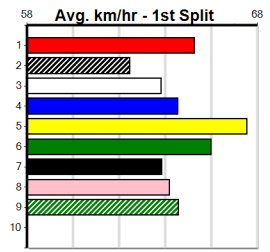

AMRON BOY AT STUD

Distance: 525m, Race Type: Grade 5 T3, Total Prizemoney: $3,340
1st: $2,230, 2nd: $690, 3rd: $345, 4th: $75

LITTLE PEG (4) can get off to a good start here and looks the one to catch. LOCHINVAR PEARL (3) was an impressive winner here last start off this exact draw. WILD VENUS (6) is armed with early speed.

Watchdog Tips: 4 3 6 1 Bet: Win 4

ARANDT ABOUT [5] Racing well, likes this draw, major player. $4.00
Owner(s): M Zammit
Winning Distances: < 300m (0) 300 - 399m (2) 400 - 499m (2) 500 - 599m (0) 600 - 699m (0) > 700m (0)
Box History table and Prize Best Starts table included.

SWEATY HAND [5] Veteran with some early speed, place value. $31.00
Owner(s): V Johnson
Winning Distances: < 300m (0) 300 - 399m (4) 400 - 499m (3) 500 - 599m (2) 600 - 699m (0) > 700m (0)
Box History table and Prize Best Starts table included.

LOCHINVAR PEARL (NSW)[5] Impressive winner here last time, danger. $6.00
Owner(s): J James
Winning Distances: < 300m (0) 300 - 399m (0) 400 - 499m (0) 500 - 599m (5) 600 - 699m (1) > 700m (0)
Box History table and Prize Best Starts table included.

LITTLE PEG [5] Can shoot out to an early lead, go close. $3.00
Owner(s): BARTOLO AND EARL (SYN), R Bartolo, C Earl, G Bartolo
Winning Distances: < 300m (0) 300 - 399m (0) 400 - 499m (4) 500 - 599m (6) 600 - 699m (0) > 700m (0)
Box History table and Prize Best Starts table included.

ASTON MONARCHY [5] Front runner, can get tired, place chance. $15.00
Owner(s): R Borda
Winning Distances: < 300m (0) 300 - 399m (3) 400 - 499m (1) 500 - 599m (0) 600 - 699m (0) > 700m (0)
Box History table and Prize Best Starts table included.