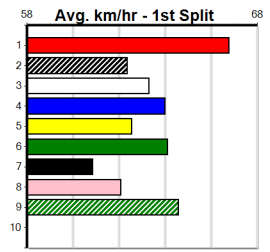

12

10:29PM

(VIC time)

Distance: 525m, Race Type: Grade 5 T3, Total Prizemoney: $3,340
1st: $2,230, 2nd: $690, 3rd: $345, 4th: $75

Tough race. BLUE VENDETTA (4) best form would be winning this. HANNY DARRISON (5) once balanced can make a move. LYRICAL CRIPPS (2) will search for inside runs and is suited to this class.

Watchdog Tips: 4 5 2 7 Bet: Box Quinella 2,4,5 ($10 for 333.33%)

SACRIFICIAL [5] Reliable beginner, draw helps, keep safe. $8.50
BD Bitch Nov-20 Sire: FERNANDO BALE Dam: MILITANT SPIRIT
Owner(s): S Bunchusri
Trainer: Donna Knight (Talbot)

LYRICAL CRIPPS [5] Suited this class, draw helps, each way. $10.00
BD Dog Jun-21 Sire: GET IT GIZMO Dam: ZIPPING LYRIC
Owner(s): K Howat
Trainer: Kenneth Howat (Plumpton)

FINANCIER [5] New here, has some talent, place hope. $8.50
WBE Dog Jan-22 Sire: NEED MY MONEYNOW Dam: GRANDANA QUALI
Owner(s): J Cassar
Trainer: Jayden Cassar (Ballarat East)

BLUE VENDETTA [5] His best form is superior, go close with even luck $3.50
BE Dog Jul-21 Sire: TOMMY SHELBY Dam: ZIANNA ROSE
Owner(s): KANKO (SYN), S Bauer, K Bauer
Trainer: Stan Bauer (Lovely Banks)

HANNY DARRISON [5] Good motor once balanced, key player. $5.00
BK Dog Mar-21 Sire: COSMIC RUMBLE Dam: MEPUNGA REMI
Owner(s): Hashtagredbackracing (SYN), D Harwood, D Smythe, B Morrison
Trainer: Michael Bewley (Pentland Hills)

1

2

3

4

5