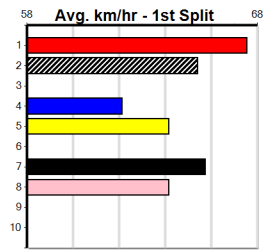

WESTLINK CONTAINER SALES

3

7:28PM

(VIC time)

Distance: 525m, Race Type: Grade 4, Total Prizemoney: $3,875
1st: $2,600, 2nd: $800, 3rd: $400, 4th: $75

POWER OUT (1) should lead here but I am expecting class edge runner PICCOLO BALE (2) to get a nice sit behind the red and prove too strong in the last 100m. BAY TUDOR (5) can ran a nice race at each way odds.

Watchdog Tips: **2** **1** **5** **8** **Bet:** Trifecta 2/1/5,7,8 ($10 - 333.33%)

1

POWER OUT [4] **Can lead for a long long way, clear danger.** **$2.00**

WBK Bitch Dec-21 Sire: MY REDEEMER Dam: BOQUILLA Trainer: Andrea Chapple (Exford)

Owner(s): M Carter

Winning Distances: < 300m (0) 300 - 399m (7) 400 - 499m (7) 500 - 599m (2) 600 - 699m (0) > 700m (0)

Winning Weights: 27.4(3) 27.6(1) 27.7(1) 27.8(1) 27.9(4) 28.0(1) 28.1(1) 28.2(1) 28.3(1) 28.5(1) 28.6(1)

1st	2nd	3rd	4th	5th	6th	7th	8th
1st (8) 27.9 460 GEL R9 07-Jun-24 26.07 25.62 2.00L BELLA LA VITA (26.20) M/322 . . . SW . 6.68 $1.80 SH							
3rd (6) 27.9 450 SHP R3 15-Jun-24 25.59 24.94 4.00L POWER PAWS (25.32) Q/113 . . . . . 6.49 $2.80 GL							
4th (6) 28.2 460 GEL R8 21-Jun-24 26.18 25.68 7.50L MEPUNGA OLLIE (25.68) M/657 . . . . . 6.70 $8.40 X45							
2nd (4) 27.7 525 MEP R6 10-Jul-24 30.40 30.00 0.50L UNDERWAY (30.38) M/2222 . . . . . 5.10 $5.40 X45							
1st (1) 27.4 525 MEA R9 20-Jul-24 30.13 29.73 2.25L HOLDEN BALE (30.28) Q/1111 . . . . . 5.07 $7.70 5							
3rd (2) 27.9 525 MEA R9 27-Jul-24 30.70 30.09 3.5L ZIPPING MINAJ (30.45) Q/3544 . . . . . 5.11 $6.80 FFA							
7th (8) 28.1 525 MEA R8 03-Aug-24 30.51 29.82 10.00 MACKENNA (30.42) Q/2677 . . . . . 5.07 $21.00 X34							
1st (1) 28.5 525 MEP R6 07-Aug-24 30.15 29.93 2.00L NICKI WHOOP (30.29) Q/1111 . . . . . 5.02 $2.90 5							

Last 3 wins NOT included above

1st (4) 27.4 390 SHP R10 08-Apr-24 21.99 21.71 0.05L RIENOT (21.99) M/22 . . . . . 8.42 $4.00 4
1st (1) 28.2 390 BAL R4 14-Apr-24 22.51 22.49 0.75L SECRET REEF (22.56) Q/11 . . . . . 8.37 $1.40 4
1st (5) 28.1 450 SHP R8 20-May-24 25.27 25.27 0.75L BUMPY GOLD (25.32) Q/111 . . . . . 6.48 $6.00 X45

Box History

Bx	1st	2nd	3rd	4th	5th	6th	7th	8th
1	6	1	1					
2	1		1	1				
3		1				2	1	
4	4	1						
5	1							1
6		1	1	1				
7	2	1	1					1
8	2		1	1				1

Prize Best Starts Trk/Dts APM $52120.00 30.13(1)-20/7/24 35-16-5-5 5-2-1-1 23920