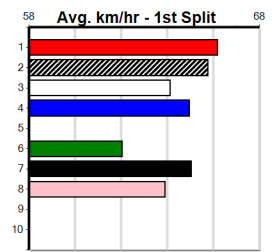

TOTAL CONTAINER SOLUTIONS

9

9:28PM

(VIC time)

Distance: 525m, Race Type: Grade 5, Total Prizemoney: $3,340
1st: $2,230, 2nd: $690, 3rd: $345, 4th: $75

With the aid of the gun draw NIMBLE BENNY (1) can lead here and looks suited to a race of this nature. JENNY BALE (4) is better than her recent form and can show dynamic early speed. DEROGATIVE (7) has returned to top form.

Watchdog Tips: 1 4 7 6 **Bet:** Win 1

Form Box	Wgt	Dist	Track	Date	Time	BON	Margin	1st/2nd (Time)	PIR	Checked	Comment	WR	Split 1	S/P	Grade	
1	NIMBLE BENNY [5] $3.50															
	WBD Dog Apr-22 Sire: TOMMY SHELBY Dam: MEPUNGA REMI Trainer: Debbie Goudge (Terang)															
	Owner(s): M Bloom															
	Winning Distances: < 300m (0) 300 - 399m (0) 400 - 499m (4) 500 - 599m (0) 600 - 699m (0) > 700m (0)															
	Winning Weights: 29.4(1) 30.2(1) 30.3(1) 30.7(1)															
	4th (6) 30.5 525 MEA R11 11-May-24 30.64 29.86 11.00 DAINTREE DAZZLER (29.92) M/5445 . . . 5.18 $27.80 5															
	2nd (6) 30.5 525 MEA R11 18-May-24 30.58 29.96 1.25L ARTISAN ARTIST (30.51) M/1222 . . . 5.20 $9.10 5															
	3rd (8) 31.1 390 WBL R2 11-Jul-24 22.37 21.94 6.50L DESTRUCTIVELY (21.94) M/33 . . . SW . 8.76 $6.30 5															
	5th (7) 31.3 450 WBL R8 18-Jul-24 25.80 25.28 6.00L BORACAY STORM (25.40) M/655 . . . 6.82 $28.20 X45															
	2nd (4) 31.1 450 WBL R8 25-Jul-24 25.90 25.55 0.10L TANGELA BALE (25.90) M/743 . . . 6.87 $16.60 X45															
5th (3) 31.2 450 WBL R8 01-Aug-24 25.80 25.35 6.50L BORACAY STORM (25.35) M/665 . . . 6.71 $29.00 X45																
4th (5) 31.3 525 MEP R5 07-Aug-24 30.69 29.93 3.25L MARAIS BALE (30.46) S/4544 . . . 5.22 $5.20 5																
3rd (2) 31.7 525 MEP R10 14-Aug-24 30.46 29.83 3.75L PAW BRADLEY (30.20) M/1123 . . . 5.12 $5.40 RW																
Last 3 wins NOT included above																
1st (3) 30.2 400 GEL R9 22-Dec-23 22.95 22.46 0.50L FIERY DUEL (22.97) M/75 . . . 8.56 $1.60 X67																
1st (4) 29.4 400 GEL R9 19-Jan-24 22.62 22.57 1.25L SOVEREIGN STATE (22.70) Q/11 . . . SW . 8.36 $3.80 X67																
1st (3) 30.7 460 GEL R9 05-Apr-24 26.16 25.51 3.00L ATOMIC CABANG (26.36) M/111 . . . 6.59 $1.50 5																
<table border="1" style="font-size: 0.8em;"> <thead> <tr><th colspan="8">Box History</th></tr> <tr><th>Bx</th><th>1st</th><th>2nd</th><th>3rd</th><th>4th</th><th>5th</th><th>6th</th><th>7th</th><th>8th</th></tr> </thead> <tbody> <tr><td>1</td><td>1</td><td>1</td><td>1</td><td>1</td><td></td><td></td><td></td><td></td></tr> <tr><td>2</td><td></td><td>1</td><td>2</td><td></td><td></td><td></td><td></td><td></td></tr> <tr><td>3</td><td>2</td><td></td><td></td><td>1</td><td>1</td><td>1</td><td></td><td></td></tr> <tr><td>4</td><td>2</td><td>1</td><td>1</td><td></td><td></td><td></td><td></td><td></td></tr> <tr><td>5</td><td></td><td></td><td></td><td>1</td><td></td><td></td><td></td><td></td></tr> <tr><td>6</td><td></td><td>2</td><td></td><td>2</td><td></td><td></td><td>1</td><td>1</td></tr> <tr><td>7</td><td></td><td></td><td></td><td></td><td>1</td><td></td><td></td><td></td></tr> <tr><td>8</td><td></td><td></td><td>1</td><td>1</td><td></td><td></td><td></td><td></td></tr> <tr><td colspan="8">Prize Best Starts</td><td>$14055.00</td></tr> <tr><td colspan="8">Trk/Dts</td><td>30.46(2)-14/8/24</td></tr> <tr><td colspan="8">APM</td><td>26-4-5-5 4-0-1-1 5564</td></tr> </tbody> </table>