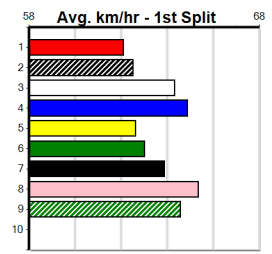

MEADOWS CONFERENCE & EVENTS

Distance: 525m, Race Type: Grade 5 T3, Total Prizemoney: $3,340
1st: $2,230, 2nd: $690, 3rd: $345, 4th: $75

UPON BALE (7) can either lead or come off the speed to win in this class. Same can be said for track specialist LEARNED LESSON (4) who looks the clear danger. LOCAHN AURA (5) will be coming home strongly.

Watchdog Tips: 7 4 5 1 **Bet:** Box Quinella 4,7 ($10 for 1000%)

1

WHITE SHIRAZ [5] **$8.00**
WBK Bitch Recent win here was off this draw, keep safe.
Owner(s): P Ellis Sire: FERNANDO BALE Dam: PEPPER SHIRAZ
Trainer: Jye Formosa (Heathcote)
Winning Distances: < 300m (0) 300 - 399m (0) 400 - 499m (0) 500 - 599m (6) 600 - 699m (0) > 700m (0)
Winning Weights: 27.2(1) 27.5(2) 27.7(1) 28.2(1) 28.6(1)

1st	2nd	3rd	4th	5th	6th	7th	8th	9th
1st (2) 28.6 500 BEN R8 08-Jun-24	28.58	28.58	0.25L SIR BINGO (28.59)	M/233	6.72	$20.50	5	
3rd (8) 28.4 500 BEN R6 12-Jun-24	28.85	28.36	7.00L ARGYLE MAGGIE (28.36)	S/544	6.95	$12.10	5	
5th (8) 28.6 500 BEN R6 19-Jun-24	29.06	28.21	4.00L JUNKYARD PRINCE (28.79)	S/887	7.10	$3.80	T3-5	
5th (4) 28.3 660 BEN R9 28-Jun-24	38.88	38.02	12.00 SMOLDERING DECAY (38.08)	M/5666	5.27	$47.60	X45H	
1st (1) 28.2 525 MEP R12 10-Jul-24	30.56	30.00	4.00L CABAO DEWBERRY (30.83)	M/1111	5.25	$12.50	T3-5	
4th (7) 27.7 525 MEP R3 07-Aug-24	31.08	29.93	3.75L DESTINI REBEL (30.82)	S/7767	5.40	$16.90	T3-5	
4th (2) 27.9 525 MEP R11 14-Aug-24	30.73	29.83	2.50L LEARNED LESSON (30.57)	M/8654	5.38	$14.60	T3-5	
5th (5) 28.0 545 BAL R8 18-Aug-24	31.87	31.46	6.00L QUICK BISCUIT (31.46)	M/8888	7.23	$14.20	T3-5	

Last 3 wins NOT included above

1st (1) 27.5 500 BEN R9 23-Aug-23	28.37	28.37	1.5L LIGHTNING LYN (28.48)	Q/411	6.73	$2.90	T3-RW
1st (7) 27.5 500 BEN R5 27-Sep-23	28.64	28.20	0.50L GROUNDSMAN (28.66)	M/333	6.86	$7.90	T3-RW
1st (7) 27.2 500 BEN R8 08-Nov-23	28.62	28.28	1.75L BUSY TIME (28.73)	M/432	6.83	$2.10	T3-5

Box History

Bx	1st	2nd	3rd	4th	5th	6th	7th	8th
1	2			1	1	1	1	1
2	1			2	2	1		
3		1	1		1			
4	1			1	1	2		2
5				1	3			
6			1	1	1	1	1	
7	2			2				1
8			1	1	4	1		1

Prize Best Starts Trk/Dts APM

Prize	$10255.00
Best Starts	30.56(1)-10/7/24
Trk/Dts	47-6-1-4
APM	7-1-0-0
	3507