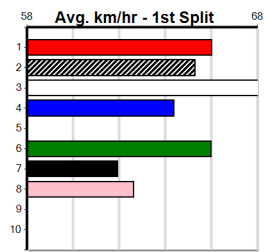

SPORTSBET (1-6 WINS) HT2

5

8:08PM

(VIC time)

Distance: 600m, Race Type: Restricted Win Heat, Total Prizemoney: $3,940
1st: $2,640, 2nd: $815, 3rd: $410, 4th: $75

REITERATE (3) drops in class and distance and with luck in the initial stages looks the winner. POHOLKE (2) may have something to say about from a suitable draw. SHINY INK (1) can set a cracking early speed.

Watchdog Tips: **3** **2** **1** **8** **Bet:** **Trifecta 3/2/1,6,8 ($10 - 333.33%)**

1

SHINY INK [5] **$7.00**

BK Dog Jun-21 **Sire: SHIMA SHINE Dam: SLINKY INKY**

Owner(s): M Haines **Trainer: James Shaw (Seymour)**

Winning Distances: < 300m (0) 300 - 399m (0) 400 - 499m (5) 500 - 599m (1) 600 - 699m (0) > 700m (0)

Winning Weights: 31.1(1) 31.2(3) 31.3(1) 31.8(1)

Pos	Draw	Time	Weight	Sex	Age	Date	Time	Time	Margin	1st/2nd (Time)	PIR	Checked	Comment	WR	Split 1	S/P	Grade
1st	(7)	31.8	450	SHP	R6	17-Jun-24	25.17	25.17	1.00L	SICK AND TIRED (25.24)	M/511	.	SW	.	6.58	$7.30	RWH
2nd	(1)	31.6	525	MEA	R2	22-Jun-24	30.41	29.65	1.75L	ASTON GAGA (30.30)	M/3322	.	.	.	5.14	$5.80	RWF
4th	(2)	31.6	525	MEA	R3	29-Jun-24	30.43	29.82	5.50L	RAVEN PARROT (30.07)	M/5333	.	.	.	5.23	$7.00	5
1st	(1)	31.1	515	SAP	R5	08-Jul-24	29.50	29.50	3.00L	ASTON LORD (29.70)	Q/1111	.	.	.	4.99	$2.60	5
8th	(5)	31.5	515	SAN	R4	18-Jul-24	30.63	29.29	14.00	MEPUNGA OLLIE (29.68)	M/6788	.	.	.	5.18	$5.20	5
5th	(5)	31.4	515	SAN	R4	25-Jul-24	30.08	29.23	7.50L	DISHEVELED (29.57)	M/4366	.	.	.	5.16	$8.60	5
7th	(8)	31.4	525	MEP	R6	07-Aug-24	30.61	29.93	7.00L	POWER OUD (30.15)	M/6777	.	.	.	5.19	$17.60	5
5th	(5)	31.2	525	MEP	R5	14-Aug-24	30.95	29.83	9.50L	UTRILLO BALE (30.32)	M/7776	.	.	.	5.33	$5.30	5

Last 3 wins NOT included above

1st	(7)	31.2	450	SHP	R7	29-Feb-24	25.17	25.17	2.00L	BELSAR (25.30)	Q/211	.	SW	.	6.57	$6.10	X67
1st	(1)	31.2	450	SHP	R6	14-Mar-24	25.16	25.16	4.75L	HAD A MISCHIEF (25.47)	M/1111	.	.	.	6.55	$2.30	X67
1st	(2)	31.2	450	SHP	R6	22-Apr-24	25.23	24.79	0.10L	RIENDO (25.24)	S/322	.	SW	.	6.90	$10.10	5H

Box History

Bx	1st	2nd	3rd	4th	5th	6th	7th	8th
1	2	2	1					
2	1	1		1	1			
3			1	1	1			
4						2		
5				1	2			1
6		1	1	3				
7	2				1			
8	1	1					1	

Prize Best Starts Trk/Dts APM

$15515.00
35.28(6)-3/4/24
30-6-5-3
1-0-0-0
8147