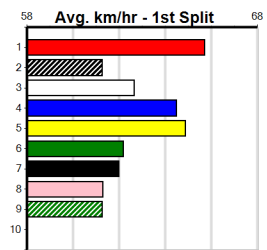

FERNANDO MICK AT STUD

2

7:10PM

(VIC time)

Distance: 525m, Race Type: Mixed 6/7, Total Prizemoney: $3,340
1st: $2,230, 2nd: $690, 3rd: $345, 4th: $75

HONEY ZEN (1) looks the leader here and in a race that lacks depth she is expected to lead throughout. BOMB LUCA (6) win two starts back suggests he can feature in the finish. MAD KEV (3) can run a cheeky race at nice odds.

Watchdog Tips: **1** **6** **3** **2** **Bet:** **Win 1**

Form Box	Wgt	Dist	Track	Date	Time	BON	Margin	1st/2nd (Time)	PIR	Checked	Comment	WR	Split 1	S/P	Grade

1

HONEY ZEN [6] **Looks the leader, suited here, hard to catch.** **$1.90**

BK Bitch Nov-22 Sire: BARCIA BALE Dam: INDY HONEY

Owner(s): DAILLY GREYHOUND FARMS (SYN), G Dailly, T Dailly

Trainer: Thomas Dailly (Anakie)

Winning Distances: < 300m (0) 300 - 399m (0) 400 - 499m (1) 500 - 599m (1) 600 - 699m (0) > 700m (0)

Winning Weights: 24.1(1) 24.5(1)

2nd (3)	23.9	460	GEL	R3	05-Jul-24	26.40	25.54	3.25L WARREGO STORM (26.18)	M/342	.	.	.	6.70	$6.20	M
1st (2)	24.1	450	BAL	R2	10-Jul-24	25.51	25.02	2.25L PLASTIC GANGSTER (25.67)	Q/111	.	SW	.	6.63	$2.80	M
2nd (7)	23.7	450	BAL	R4	17-Jul-24	25.59	25.28	2.25L ROSCOE BALE (25.44)	Q/222	.	.	.	6.59	$11.10	X67H
7th (5)	23.8	450	BAL	R4	24-Jul-24	26.03	25.21	7.50L HIGHER FORCE (25.52)	M/355	.	.	.	6.71	$11.40	X67F
3rd (2)	24.2	525	MEA	R3	27-Jul-24	31.05	30.09	12.00 NEEDFUL (30.21)	Q/2253	.	.	.	5.14	$15.80	X67
1st (7)	24.5	525	MEA	R1	03-Aug-24	30.33	29.82	1.00L TAPPET (30.40)	Q/1111	.	SW	.	5.05	$13.40	7
7th (7)	24.9	525	MEA	R2	10-Aug-24	30.92	29.91	6.50L THEEGALA (30.49)	Q/1114	.	.	.	5.08	$12.70	6G
6th (1)	25.0	450	BAL	R4	14-Aug-24	25.85	25.35	3.75L LETHAL AVENGER (25.61)	Q/122	.	.	.	6.48	$15.70	RWH

Last 3 wins NOT included above

Box History

Bx	1st	2nd	3rd	4th	5th	6th	7th	8th
1								
2	1							
3		1						
4								
5								1
6								
7	1	1						1
8								

Prize Best $10115.00
Starts 30.33(7)-3/8/24
Trk/Dts 9-2-2-1
APM 4-1-0-1
9055

2

IVORY PYGMY [7] **Drawn better today, look for improvement.** **$12.00**

BK Bitch Oct-22 Sire: VULTURI Dam: LALA IVORY

Owner(s): DAILLY GREYHOUND FARMS (SYN), G Dailly, T Dailly

Trainer: Thomas Dailly (Anakie)

Winning Distances: < 300m (0) 300 - 399m (0) 400 - 499m (1) 500 - 599m (0) 600 - 699m (0) > 700m (0)

Winning Weights: 25.0(1)

3rd (3)	25.0	450	BAL	R2	03-Jul-24	25.91	25.11	6.50L RAVEN PETER (25.48)	M/444	.	.	.	6.81	$19.20	M
1st (1)	25.0	450	BAL	R1	10-Jul-24	25.78	25.02	4.75L ZERO MONSTER (26.11)	M/111	.	.	.	6.76	$3.30	M
5th (3)	25.1	450	BAL	R3	17-Jul-24	25.95	25.28	7.00L SORRY I'M LATE (25.48)	M/644	.	.	.	6.80	$21.80	X67H
3rd (8)	25.4	450	BAL	R3	24-Jul-24	26.18	25.21	2.75L STEADFAST EDDIE (26.00)	M/622	.	.	.	7.07	$17.90	X67
5th (4)	25.8	525	MEA	R2	27-Jul-24	31.09	30.09	8.00L CANYA JIVE (30.55)	S/7555	.	.	.	5.51	$120.80	7
8th (5)	26.5	450	BAL	R5	07-Aug-24	26.56	25.38	11.00 BOMB LUCA (25.85)	M/468	.	.	.	6.82	$24.90	RW
7th (6)	26.5	525	MEA	R1	10-Aug-24	30.96	29.91	12.00 PAW LOU LOU (30.17)	M/5887	.	.	.	5.26	$51.20	7
4th (8)	26.3	450	BAL	R5	14-Aug-24	25.77	25.35	4.75L I'M A MUSTANG (25.44)	M/666	.	.	.	6.82	$74.50	RWH

Last 3 wins NOT included above

Box History

Bx	1st	2nd	3rd	4th	5th	6th	7th	8th
1	1							
2								
3			1					
4								
5					1			
6								1
7								
8			1	1				

Prize Best $2315.00
Starts 30.96(6)-10/8/24
Trk/Dts 9-1-0-2
APM 2-0-0-0
1927