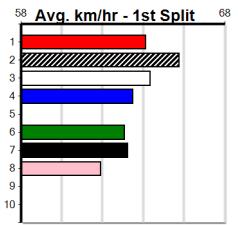

Watchdog Tips: **0 0 0 0** Bet: .