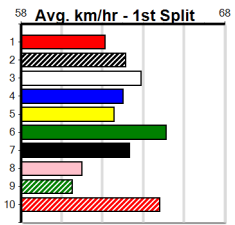

BALLARAT TIER 3 CHALLENGER FINAL

Distance: 545m, Race Type: Special Event, Total Prizemoney: $3,875
1st: $2,600, 2nd: $800, 3rd: $400, 4th: $75

7
8:58PM
(VIC time)

Watchdog Tips: **0 0 0 0** Bet: **0**