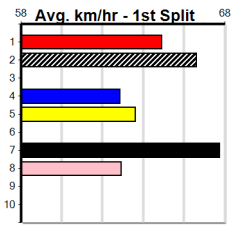

Ballarat

10

9:58PM

(VIC time)

TUDOR ELECTRICAL (1-4 WINS)

Distance: 390m, Race Type: Restricted Win, Total Prizemoney: $2,925
1st: $1,950, 2nd: $600, 3rd: $300, 4th: $75

Watchdog Tips: **0 0 0 0** Bet: **-**

Form Box Weight Dist Track Date Time BON Margin 1st/2nd (Time) PIR Checked Comment W/R Split 1 S/P Grade

1 LUKA MAGIC [5]													Winning Boxes													
BK	D	May-22	AUSSIE INFRARED	JOKARE									1	2	3	4	5	6	7	8						
Trainer: Geoffrey Mitchell (Spotswood)													<table border="1"> <tr><td>Prize Best</td><td colspan="7">$5,625.00</td></tr> <tr><td>Starts</td><td colspan="7">22.28</td></tr> <tr><td>Trk/Dst</td><td colspan="7">11-4-1-0</td></tr> <tr><td>APM</td><td colspan="7">3-1-0-0</td></tr> <tr><td colspan="8">APM</td><td colspan="8">$3640</td></tr> </table>													
5th	(7)	30.7	400	GEL	R9	19-Jul-24	22.91	22.49	6.50LZIPPING CLOONEY (22.49)			M/55	.	.	.	8.57	$5.10	RW								
1st	(6)	30.1	400	GEL	R3	06-Aug-24	22.32	22.31	4.75LPURSUIT (22.64)			Q/11	.	SW	.	8.31	$2.00	5								
2nd	(7)	30.0	390	SHP	R4	12-Aug-24	22.21	22.05	2.50LORIENTAL OPHELIA (22.05)			M/32	.	.	.	8.50	$2.10	5								
8th	(3)	29.6	425	BEN	R12	16-Aug-24	25.00	23.83	14.00LTIME TO PROPHET (24.04)			M/788	.	.	.	6.77	$5.70	5								
Owner(s): G Mitchell																										

2 MOONLIGHT GRAND [5]													Winning Boxes													
BK	B	Aug-22	FLYING RICCIARDO	MOSSY GIRL									1	2	3	4	5	6	7	8						
Trainer: Garry George (Beulah)													<table border="1"> <tr><td>Prize Best</td><td colspan="7">$8,195.00</td></tr> <tr><td>Starts</td><td colspan="7">FSH</td></tr> <tr><td>Trk/Dst</td><td colspan="7">12-4-1-2</td></tr> <tr><td>APM</td><td colspan="7">0-0-0-0</td></tr> <tr><td colspan="8">APM</td><td colspan="8">$5757</td></tr> </table>													
F	(3)	27.7	425	BEN	R4	28-Jun-24	0.00	23.73	.KIRWAN (24.23)			M/1	.	V10	.	6.58	$5.90	RW								
3rd	(7)	27.9	410	HOR	R9	16-Jul-24	23.72	23.34	3.5LORIENTAL OPHELIA (23.47)			M/33	.	.	.	10.53	$5.30	5								
7th	(6)	28.0	410	HOR	R9	21-Jul-24	23.88	23.19	6.50LSTAR'S HOPE (23.46)			M/67	.	.	.	10.63	$5.90	5								
1st	(8)	28.0	390	WBL	R11	15-Aug-24	22.09	21.75	4.75LINTUITIVE (22.42)			M/11	.	.	.	8.47	$5.70	5								
Owner(s): R Gore																										

3 *** VACANT BOX ***													Winning Boxes							
Trainer:																				
Owner(s):																				

4 PEAKY AVENGER [7]													Winning Boxes													
RBD	B	Sep-22	TOMMY SHELBY	AVENGER LASS									1	2	3	4	5	6	7	8						
Trainer: George Borg (Maryborough)													<table border="1"> <tr><td>Prize Best</td><td colspan="7">$2,460.00</td></tr> <tr><td>Starts</td><td colspan="7">22.61</td></tr> <tr><td>Trk/Dst</td><td colspan="7">6-1-1-1</td></tr> <tr><td>APM</td><td colspan="7">2-0-0-1</td></tr> <tr><td colspan="8">APM</td><td colspan="8">$2356</td></tr> </table>													
5th	(6)	25.8	390	BAL	R1	24-Jul-24	22.84	22.18	6.50LCUSTARD ART (22.42)			M/55	.	.	.	8.91	$2.10	M								
3rd	(2)	25.2	390	BAL	R4	31-Jul-24	22.61	22.17	3.5LPAW QUARK (22.36)			Q/33	.	.	.	8.55	$2.70	MH								
1st	(4)	25.3	425	BEN	R1	09-Aug-24	24.27	23.88	1.75LWILLOW SKYE (24.38)			Q/111	.	.	.	6.61	$3.90	M								
6th	(3)	25.5	450	BAL	R3	14-Aug-24	26.02	25.35	8.00LHIGHER FORCE (25.47)			M/264	.	.	.	6.64	$23.80	RWH								
Owner(s): R Oppenhuis																										

5 BLOCK A BABE (NSW)[5]													Winning Boxes													
RBD	B	Mar-22	MEPUNGA CRUZER	KISSING CARTER									1	2	3	4	5	6	7	8						
Trainer: Margery Quick (Haddon)													<table border="1"> <tr><td>Prize Best</td><td colspan="7">$7,585.00</td></tr> <tr><td>Starts</td><td colspan="7">22.77</td></tr> <tr><td>Trk/Dst</td><td colspan="7">16-3-3-1</td></tr> <tr><td>APM</td><td colspan="7">2-1-0-0</td></tr> <tr><td colspan="8">APM</td><td colspan="8">$4385</td></tr> </table>													
6th	(7)	28.6	450	WBL	R7	17-Jun-24	26.24	25.36	6.50LBELLA SUPREME (25.80)			M/324	.	V7	.	6.80	$3.30	X67								
4th	(1)	28.2	450	BAL	R7	29-Jul-24	26.01	25.69	1.75LBOMB NEAVE (25.89)			M/122	.	.	.	6.69	$1.40	X67								
3rd	(8)	28.7	400	GEL	R11	06-Aug-24	22.82	22.31	5.50LASTON BREEZE (22.46)			M/32	.	.	.	8.53	$11.20	X67								
1st	(1)	28.4	410	HOR	R10	17-Aug-24	23.55	23.09	2.75LCOLLINDA PEARL (23.74)			M/11	.	.	.	10.31	$1.60	6G								
Owner(s): S Wood																										

6 *** VACANT BOX ***													Winning Boxes							
Trainer:																				
Owner(s):