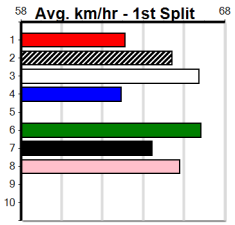

TOWN & COUNTRY LINE MARKING

12

10:35PM
(VIC time)

Distance: 390m, Race Type: Grade 5, Total Prizemoney: $2,925
1st: $1,950, 2nd: $600, 3rd: $300, 4th: $75

Watchdog Tips: 0 0 0 0 **Bet:** .