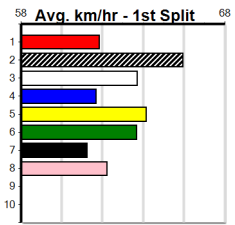

BALLARAT TIER 3 CUP FINAL

Distance: 545m, Race Type: Special Event, Total Prizemoney: $5,875
1st: $4,000, 2nd: $1,200, 3rd: $600, 4th: $75

6
8:38PM
(VIC time)

Watchdog Tips: **0 0 0 0** Bet: **.**