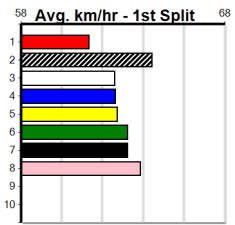

Ballarat

GRV DISTANCE (0-4 WINS)

Distance: 660m, Race Type: Restricted Win, Total Prizemoney: $3,940
1st: $2,640, 2nd: $815, 3rd: $410, 4th: $75

5

8:18PM
(VIC time)

Watchdog Tips: **0 0 0 0** Bet: **0**