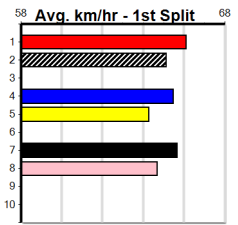

3

7:38PM
(VIC time)

Watchdog Tips:

0 0 0 0

Bet:

Form	Box	Weight	Dist	Track	Date	Time	BON	Margin	1st/2nd (Time)	PIR	Checked	Comment	W/R	Split 1	S/P	Grade

1 PAW TIKA (NSW)[5]

BK B Sep-22 FERNANDO BALE HELMA BALE

Trainer: Samantha Grenfell (Anakie)

2nd (4)	25.4	400	WGL	R9	30-Jul-24	22.96	22.45	2.50	LSHE'S MAGICAL (22.79)	M/53	.	.	.	8.64	$1.40	RWH
6th (8)	25.1	400	WGL	R6	06-Aug-24	22.85	22.37	7.00	LZEUS THUNDERBOLT (22.37)	M/56	.	.	.	8.51	$14.90	RWF
6th (1)	25.1	525	MEA	R10	10-Aug-24	31.90	29.91	26.00	LMATT LOCH (30.15)	Q/2366	.	V5	.	5.11	$11.00	5
6th (7)	25.3	450	WBL	R6	15-Aug-24	25.71	25.23	6.50	LORNADO TAHLIA (25.28)	M/887	.	.	.	6.75	$14.30	X45

Owner(s): B Wheeler

Winning Boxes

1	2	3	4	5	6	7	8
1	3	1					
Prize	$19,085.00						
Best	22.32						
Starts	17-4-2-3						
Trk/Dst	1-1-0-0						
APM	$14238						

2 DOT'S REDEEMER [5]

BK B Feb-21 MY REDEEMER MADAM BUTTERFLY

Trainer: Marcus Lloyd (Anakie)

3rd (8)	28.6	390	WBL	R7	11-Jul-24	22.50	21.94	6.50	LWHAT HOPE (22.07)	S/54	.	.	.	8.83	$4.80	X34
1st (8)	28.7	400	GEL	R11	19-Jul-24	22.78	22.49	3.25	LLOUD SCOOTIN' (22.99)	Q/21	.	.	.	8.54	$7.20	5
2nd (1)	28.9	390	BAL	R10	24-Jul-24	22.35	22.18	1.75	LWHERE'S WALTER (22.24)	Q/32	.	.	.	8.65	$9.20	X45
8th (5)	28.9	400	GEL	R11	02-Aug-24	23.49	22.54	11.00	LLET'S WIN OLLIE (22.73)	M/68	.	.	.	8.74	$24.50	X45

Owner(s): MILLIONAIRES (SYN), J Farrugia, A Farrugia

Winning Boxes

1	2	3	4	5	6	7	8
1	4	1				1	2
Prize	$33,280.00						
Best	22.14						
Starts	75-12-7-15						
Trk/Dst	14-2-2-2						
APM	$8052						

3 *** VACANT BOX ***

Trainer:
Owner(s):

Winning Boxes

1	2	3	4	5	6	7	8
1	2	3	4	5	6	7	8

4 JAMES'S ENTITY [5]

BK D Jan-22 ASTON DEE BEE ZARA'S ENTITY

Trainer: Clint Capuano (Anakie)

5th (4)	32.7	515	SAN	R3	25-Jul-24	30.22	29.23	7.00	LWHERE IT BEGAN (29.76)	M/2444	.	.	.	5.12	$26.00	5
4th (2)	32.8	525	MEA	R3	03-Aug-24	30.61	29.82	2.00	LZADIE (30.48)	Q/1111	.	.	.	5.12	$10.50	5
8th (1)	33.0	525	MEA	R4	10-Aug-24	31.50	29.91	19.00	LBEACH BOURBSKI (30.20)	M/8888	.	V0	.	5.54	$19.50	5
6th (5)	32.8	390	WBL	R4	15-Aug-24	22.60	21.75	7.50	LIGGERLONG GAS (22.08)	M/77	.	.	.	8.86	$43.70	5

Owner(s): Weed N Feed (SYN), C Capuano, S Hogan, H Saunders, N Clarke, T Hogan

Winning Boxes

1	2	3	4	5	6	7	8
1	2	3	1			1	
Prize	$10,255.00						
Best	22.38						
Starts	29-5-4-1						
Trk/Dst	1-0-1-0						
APM	$3989						

5 DJANGO MASKIELL [5]

BK D Sep-20 ZAMBORA BROCKIE MIX OFF HARMONY

Trainer: Ashleigh Fry (Haddon)

2nd (8)	33.3	395	TRA	R8	17-Jun-24	22.37	21.97	0.10	LSASSY SWAN (22.36)	M/211	.	.	W	3.71	$4.40	SH
1st (1)	33.1	350	HVL	R7	23-Jun-24	19.51	19.02	1.75	LBAMERA (19.62)	M/2	.	SW	.	6.60	$38.80	5
7th (3)	33.1	510	SLE	R6	26-Jun-24	29.69	28.71	14.00	LNAVARINO (28.71)	M/778	.	.	.	9.73	$28.90	X45
3rd (4)	33.3	400	WGL	R9	02-Jul-24	23.21	22.51	4.00	LAUSSIE SUPREME (22.94)	S/33	.	.	.	8.69	$19.20	5

Owner(s): J Maskiell

Winning Boxes

1	2	3	4	5	6	7	8
1	2	5	1	3	1	2	5
Prize	$62,995.00						
Best	FSH						
Starts	113-20-15-16						
Trk/Dst	0-0-0-0						
APM	$7038						

6 *** VACANT BOX ***

Trainer:
Owner(s):

Winning Boxes

1	2	3	4	5	6	7	8
1	2	3	4	5	6	7	8