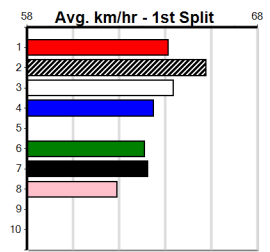

EUREKA CONCRETE

Distance: 450m, Race Type: Grade 5, Total Prizemoney: $2,925
1st: $1,950, 2nd: $600, 3rd: $300, 4th: $75

Watchdog Tips:

Bet:

Form Box	Wgt	Dist	Track	Date	Time	BON	Margin	1st/2nd (Time)	PIR	Checked	Comment	WR	Split 1	S/P	Grade

LAMIA ERNIE (NSW)[5]

BK Dog Oct-21 Sire: SUPERIOR PANAMA Dam: ICE GAMBLER
Owner(s): G Carchedi Trainer: Chris Armstrong (Hoppers Crossi)

Winning Distances: < 300m (0) 300 - 399m (0) 400 - 499m (6) 500 - 599m (2) 600 - 699m (0) > 700m (0)

Winning Weights: 30.9(1) 31.7(1) 32.0(1) 32.4(1) 32.9(1) 33.6(1) 34.6(1)

2nd (2)	33.6	500	BEN	R5	05-Jul-24	28.42	27.81	0.25L CAROLYN'S JOY (28.40)	Q/222	.	.	.	6.61	$4.30	5
3rd (7)	33.9	500	BEN	R6	12-Jul-24	28.53	28.18	3.00L CORNHILL PRINCE (28.33)	M/333	.	.	.	6.67	$11.50	5
8th (5)	33.4	500	BEN	R7	19-Jul-24	29.29	28.44	13.00 TOKYO HEIST (28.44)	M/477	.	.	.	6.91	$6.50	5
4th (7)	34.2	500	BEN	R5	26-Jul-24	28.70	27.89	5.00L BEN SHAKER (28.36)	M/222	.	.	.	6.72	$24.80	5
8th (6)	34.4	450	BAL	R6	31-Jul-24	26.00	25.24	11.00 JETSTREAM ICON (25.24)	M/887	.	.	.	6.82	$7.90	X45
3rd (2)	34.4	435	SLE	R11	07-Aug-24	25.06	24.38	6.00L DR. FARRAH (24.64)	S/454	.	.	.	5.37	$9.00	5
1st (5)	34.6	450	BAL	R11	11-Aug-24	25.69	25.52	1.5L NICMAC SWIFT (25.78)	M/111	.	.	.	6.69	$5.80	T3-5
6th (4)	34.0	450	WBL	R8	15-Aug-24	26.04	25.23	8.50L RUSHMORE RED (25.48)	M/775	.	.	.	6.90	$7.00	5

Last 3 wins NOT included above

1st (5)	32.9	515	SAP	R4	10-Mar-24	29.96	29.77	7.50L SMOOTH CRUISER (30.47)	M/1111	.	.	.	5.13	$4.10	T3-5H
1st (3)	450	BAL	R5	07-Apr-24	25.52	24.91	0.75L CORNHILL PRINCE (25.55)	M/341	.	.	.	6.70	$4.00	5	
1st (5)	33.6	450	BAL	R10	27-May-24	25.51	25.38	5.50L HANNY DARRISON (25.86)	Q/111	.	SW	.	6.63	$2.70	SH

Box History

Bx	1st	2nd	3rd	4th	5th	6th	7th	8th
1	2	3	2	2	1			
2		2	3	2				
3	2	1	2	1		1		
4		1	3	1		1	3	1
5	3					1	2	
6		2				2	1	3
7		2	1	2		2	1	1
8	1	1	1			1		1

Prize Best Starts Trk/Dts APM

$29945.00
25.51(5)-27/5/24
61-8-12-12
9-3-1-0
10647