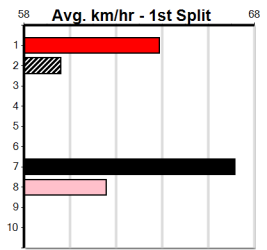

A1 SIGNAGE

Distance: 390m, Race Type: Maiden, Total Prizemoney: $2,535
1st: $1,680, 2nd: $520, 3rd: $260, 4th: $75

Watchdog Tips: ☐ ☐ ☐ ☐ ☐ Bet:

Form Box	Wgt	Dist	Track	Date	Time	BON	Margin	1st/2nd (Time)	PIR	Checked	Comment	WR	Split 1	S/P	Grade		
1	FLYING TULLY (NSW)[M]																
	BK	Bitch	Feb-22			Sire: FLYING RICCIARDO			Dam: NICCALI			Trainer: Nathan Jenner (Mt Cole)					
	Owner(s): V Millington																
	Winning Distances: < 300m (0) 300 - 399m (0) 400 - 499m (0) 500 - 599m (0) 600 - 699m (0) > 700m (0)																
	Winning Weights:																
	3rd (1)	25.7	410	HOR	R1	06-Aug-24	24.29	23.13	6.50L PAW BERRY (23.86)	M/33	.	.	.	10.87	$10.30	M	
	5th (5)	25.6	410	HOR	R1	13-Aug-24	24.01	23.10	7.00L CRACKERJACK TONK (23.54)	M/54	.	.	.	10.82	$16.60	M	
	6th (1)	25.8	410	HOR	R2	17-Aug-24	24.41	23.09	5.50L UNITY BALE (24.05)	Q/44	.	SW	.	10.69	$12.30	M	
	Last 3 wins NOT included above																
	<table border="1"> <tr><th>Bx</th><th>1st</th><th>2nd</th><th>3rd</th><th>4th</th><th>5th</th><th>6th</th><th>7th</th><th>8th</th></tr> <tr><td>1</td><td></td><td></td><td>1</td><td></td><td></td><td></td><td></td><td></td></tr> <tr><td>2</td><td></td><td></td><td></td><td></td><td></td><td></td><td></td><td></td></tr> <tr><td>3</td><td></td><td></td><td></td><td></td><td></td><td></td><td></td><td></td></tr> <tr><td>4</td><td></td><td></td><td></td><td></td><td></td><td></td><td></td><td></td></tr> <tr><td>5</td><td></td><td></td><td></td><td></td><td>1</td><td></td><td></td><td></td></tr> <tr><td>6</td><td></td><td></td><td></td><td></td><td></td><td></td><td></td><td></td></tr> <tr><td>7</td><td></td><td></td><td></td><td></td><td></td><td></td><td></td><td></td></tr> <tr><td>8</td><td></td><td></td><td></td><td></td><td></td><td></td><td></td><td></td></tr> <tr><td>Prize Best</td><td colspan="5"></td><td>$260.00</td><td colspan="3"></td></tr> <tr><td>Starts</td><td colspan="5"></td><td>3-0-0-1</td><td colspan="3">FSH</td></tr> <tr><td>Trk/Dts</td><td colspan="5"></td><td>0-0-0-0</td><td colspan="3"></td></tr> <tr><td>APM</td><td colspan="5"></td><td>260</td><td colspan="3"></td></tr> </table>																
2	COLOURFUL MAGIC [M]																
	BK	Bitch	Sep-22			Sire: HARD STYLE RICO			Dam: COLOURFUL PAST			Trainer: Michael Meyer (Bromley)					
	Owner(s): G Hansen																
	Winning Distances: < 300m (0) 300 - 399m (0) 400 - 499m (0) 500 - 599m (0) 600 - 699m (0) > 700m (0)																
	Winning Weights:																
	2nd (6)	28.6	390	BAL	R1	14-Aug-24	22.78	21.94	2.25L ASTON TAFARI (22.63)	Q/32	.	.	.	8.74	$13.90	M	
	Last 3 wins NOT included above																
	<table border="1"> <tr><th>Bx</th><th>1st</th><th>2nd</th><th>3rd</th><th>4th</th><th>5th</th><th>6th</th><th>7th</th><th>8th</th></tr> <tr><td>1</td><td></td><td></td><td></td><td></td><td></td><td></td><td></td><td></td></tr> <tr><td>2</td><td></td><td></td><td></td><td></td><td></td><td></td><td></td><td></td></tr> <tr><td>3</td><td></td><td></td><td></td><td></td><td></td><td></td><td></td><td></td></tr> <tr><td>4</td><td></td><td></td><td></td><td></td><td></td><td></td><td></td><td></td></tr> <tr><td>5</td><td></td><td></td><td></td><td></td><td></td><td></td><td></td><td></td></tr> <tr><td>6</td><td></td><td></td><td>1</td><td></td><td></td><td></td><td></td><td></td></tr> <tr><td>7</td><td></td><td></td><td></td><td></td><td></td><td></td><td></td><td></td></tr> <tr><td>8</td><td></td><td></td><td></td><td></td><td></td><td></td><td></td><td></td></tr> <tr><td>Prize Best</td><td colspan="5"></td><td>$520.00</td><td colspan="3"></td></tr> <tr><td>Starts</td><td colspan="5"></td><td>22.78(6)-14/8/24</td><td colspan="3"></td></tr> <tr><td>Trk/Dts</td><td colspan="5"></td><td>1-0-1-0</td><td colspan="3"></td></tr> <tr><td>APM</td><td colspan="5"></td><td>520</td><td colspan="3"></td></tr> </table>																
	3	*** VACANT BOX ***															
		Sire: Dam:															
Owner(s):																	
Winning Distances: < 300m (0) 300 - 399m (0) 400 - 499m (0) 500 - 599m (0) 600 - 699m (0) > 700m (0)																	
Winning Weights:																	
Last 3 wins NOT included above