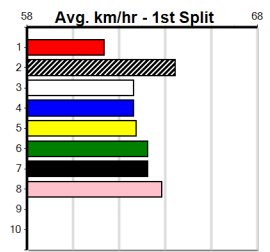

GRV DISTANCE (0-4 WINS)

Distance: 660m, Race Type: Restricted Win, Total Prizemoney: $3,940
1st: $2,640, 2nd: $815, 3rd: $410, 4th: $75

Watchdog Tips: ☐ ☐ ☐ ☐

Bet:

1 PAW FLASH (NSW)[7]
BK Bitch Jul-22 Sire: ALLEN DEED Dam: FANTA BALE
Owner(s): B Wheeler
Trainer: Mark Delbridge (Balliang)
Winning Distances: < 300m (0) 300 - 399m (0) 400 - 499m (0) 500 - 599m (1) 600 - 699m (0) > 700m (0)
Winning Weights: 28.0(1)

Box	1st	2nd	3rd	4th	5th	6th	7th	8th
1		1	1	1				
2		1						
3				1				
4		1		2	1			
5								
6			1	1				1
7		1	1	1				
8	1	1	2			1		

Prize Best Starts Trk/Dts APM: $8690.00 FSTD 19-1-5-3 0-0-0-0 7079

2 PAW ERINA (NSW)[6]
RF Bitch Jul-22 Sire: ALLEN DEED Dam: FANTA BALE
Owner(s): B Wheeler
Trainer: Mark Delbridge (Balliang)
Winning Distances: < 300m (0) 300 - 399m (0) 400 - 499m (1) 500 - 599m (1) 600 - 699m (0) > 700m (0)
Winning Weights: 25.9(1) 26.5(1)

Box	1st	2nd	3rd	4th	5th	6th	7th	8th
1		1	1	1				
2	1					1		
3						1		1
4		1	1					1
5			1					1
6					1			
7		1		1	1			1
8	1				2			

Prize Best Starts Trk/Dts APM: $11925.00 FSH 20-2-3-3 0-0-0-0 10518

3 BLAZING FRANKIE [M]
BK Dog Feb-22 Sire: FERAL FRANKY Dam: WAR RUBY
Owner(s): S Brincat
Trainer: Stephen Brincat (Albanvale)
Winning Distances: < 300m (0) 300 - 399m (0) 400 - 499m (0) 500 - 599m (0) 600 - 699m (0) > 700m (0)
Winning Weights:

Box	1st	2nd	3rd	4th	5th	6th	7th	8th
1			1	2	2	1		
2				2	1			
3			1	1	3	1		1
4		1	1	1	3	1	1	
5		1		2				
6			1	1		2	1	
7		1	2					
8		1	2			1		

Prize Best Starts Trk/Dts APM: $6330.00 FSTD 40-0-4-8 0-0-0-0 3429

4 JAMARRA [5]
F Dog Sep-21 Sire: ZAMBORA BROCKIE Dam: NORDEGREN
Owner(s): A Debattista
Trainer: Aaron Debattista (Toolleen)
Winning Distances: < 300m (0) 300 - 399m (0) 400 - 499m (0) 500 - 599m (1) 600 - 699m (2) > 700m (0)
Winning Weights: 35.8(1) 36.3(1) 37.1(1)

Box	1st	2nd	3rd	4th	5th	6th	7th	8th
1			1	1				
2			1	1				1
3	1	1						
4	1	1						
5			2		1			
6	1	1		1	1	1		
7			1	1				
8		2			1			

Prize Best Starts Trk/Dts APM: $19440.00 38.74(2)-177/24 20-3-5-4 2-0-0-0 8683

5 MISTY BLUE [M]
BE Bitch Mar-22 Sire: SENNACHIE Dam: LIGHT VIEW
Owner(s): S Elmes
Trainer: Sandra Elmes (Dunolly)
Winning Distances: < 300m (0) 300 - 399m (0) 400 - 499m (0) 500 - 599m (0) 600 - 699m (0) > 700m (0)
Winning Weights:

Box	1st	2nd	3rd	4th	5th	6th	7th	8th
1		3			1			
2		1						
3		1	1					
4								
5		2	1					
6						1		
7		1	1			2		
8		2	1					

Prize Best Starts Trk/Dts APM: $6440.00 FSTD 19-0-10-3 0-0-0-0 4506