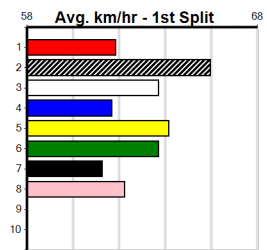

BALLARAT TIER 3 CUP FINAL

Distance: 545m, Race Type: Special Event, Total Prizemoney: $5,875
1st: $4,000, 2nd: $1,200, 3rd: $600, 4th: $75

Watchdog Tips:

Bet:

Form Box	Wgt	Dist	Track	Date	Time	BON	Margin	1st/2nd (Time)	PIR	Checked	Comment	WR	Split 1	S/P	Grade

JALAPENO GEM [6]

F Bitch Sep-22 Sire: FERAL FRANKY Dam: LADY PANDORA
Owner(s): Mccaughan Mccaughan (SYN), P Mccaughan, J Mccaughan Trainer: George Borg (Maryborough)
Winning Distances: < 300m (0) 300 - 399m (0) 400 - 499m (0) 500 - 599m (2) 600 - 699m (0) > 700m (0)
Winning Weights: 29.5(2)

2nd (6)	29.4	425	BEN	R2	17-May-24	24.58	23.88	7.50L HYPNOTIC (24.08)	M/443				6.73	$4.30	M
4th (7)	29.6	450	BAL	R2	22-May-24	26.53	25.22	12.00 EXTREME AVENGER (25.72)	S/875				6.90	$15.80	MH
8th (8)	29.8	450	BAL	R2	31-May-24	26.31	24.81	10.00 WHITE OWL (25.63)	M/788				6.91	$39.30	MF
1st (3)	29.5	500	BEN	R2	12-Jun-24	28.41	28.36	1.25L BLUE FLAME (28.48)	M/111				6.59	$2.30	M
6th (3)	29.6	450	SHP	R1	24-Jun-24	25.83	25.15	10.00 DEADLY AVENGER (25.15)	M/777				6.87	$52.50	X67
7th (6)	29.6	525	MEP	R11	10-Jul-24	30.89	30.00	9.00L TAMMY MCIVOR (30.27)	M/8777				5.50	$66.90	X67H
5th (6)	29.7	450	BAL	R3	24-Jul-24	26.38	25.21	5.50L STEADFAST EDDIE (26.00)	M/555				7.06	$9.50	X67
1st (2)	29.5	545	BAL	R7	28-Jul-24	31.47	31.32	3.5L MORE VOLTAGE (31.71)	Q/1111				6.65	$2.70	T3-RW

Last 3 wins NOT included above

Bx	1st	2nd	3rd	4th	5th	6th	7th	8th
1								
2	1							
3	1					1		
4								
5								
6		1			1			1
7				1				
8								1

Prize Best	$2895.00
Starts	31.47(2)-28/7/24
Trk/Dts	8-2-1-0
APM	1-1-0-0
	2197

WILD ROVER (NSW)[5]

BK Dog Feb-22 Sire: AUSSIE INFRARED Dam: SANDAVE REBEL
Owner(s): R Boyle Trainer: Cooper Hayes (Mill Park)
Winning Distances: < 300m (0) 300 - 399m (2) 400 - 499m (1) 500 - 599m (3) 600 - 699m (0) > 700m (0)
Winning Weights: 31.3(1) 31.6(1) 32.0(1) 32.1(1) 32.5(1) 32.8(1)

5th (7)	32.9	680	WGL	R5	02-Jul-24	41.24	39.60	24.00 FULL OF REGRETS (39.60)	M/113		VO		18.27	$10.80	RW
6th (3)	33.5	515	SAP	R9	08-Jul-24	30.12	29.50	7.50L CANYA HUSTLE (29.61)	M/3566				5.18	$17.40	5
4th (7)	33.3	390	SHR	R11	15-Jul-24	22.44	22.02	2.00L SIMPLY STYLISH (22.30)	M/64				8.75	$5.80	RWH
7th (4)	33.2	350	HVL	R8	19-Jul-24	19.55	18.99	8.50L PAT ABILITY (18.99)	M/8				6.72	$27.90	X45
2nd (7)	32.8	500	BEN	R8	24-Jul-24	28.60	28.47	2.00L ARGYLE AXLE (28.47)	M/643				6.88	$3.50	5
1st (1)	32.8	545	BAL	R8	28-Jul-24	31.32	31.32	2.25L CRUSOE PEARL (31.48)	M/1111				6.71	$1.50	T3-5
1st (5)	32.5	525	MEA	R12	03-Aug-24	30.41	29.82	0.50L AKELA YOUNG (30.44)	M/2222				5.19	$6.70	5
5th (7)	32.1	515	SAN	R12	08-Aug-24	30.36	29.36	9.50L BAKIS BALE (29.70)	M/4655				5.20	$21.30	5

Last 3 wins NOT included above

Bx	1st	2nd	3rd	4th	5th	6th	7th	8th
1	2		1		2	1		
2								
3	1		1			2		
4	1	1			1		2	
5	2			2		1		
6		1	2	4				2
7		1		1	2			1
8			1					

Prize Best	$14080.00
Starts	31.32(1)-28/7/24
Trk/Dts	38-3-3-5
APM	1-1-0-0
	10702