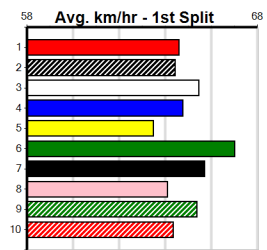

SPORTSBET (1-4 WINS) FINAL

Distance: 450m, Race Type: Restricted Win Final, Total Prizemoney: $3,360
1st: $2,250, 2nd: $690, 3rd: $345, 4th: $75

Watchdog Tips: ☐ ☐ ☐ ☐ ☐

Bet:

1 PAW KRAMER (NSW)[5]
DKBD Dog Aug-22 Sire: FERNANDO BALE Dam: XAMIRA BALE Trainer: Samantha Grenfell (Anakie)
Owner(s): B Wheeler
Winning Distances: < 300m (0) 300 - 399m (0) 400 - 499m (1) 500 - 599m (2) 600 - 699m (0) > 700m (0)
Winning Weights: 31.1(1) 31.2(1) 31.5(1)

1st	2nd	3rd	4th	5th	6th	7th	8th
1st (1) 31.5 525 MEA R2 06-Jul-24 30.20 30.06 0.05L REALITY IS (30.20) M/1111 . . . . . 5.12 $3.60 7							
5th (7) 31.4 515 SAN R1 11-Jul-24 30.30 29.54 3.75L HARVINGTON (30.05) S/4544 . . . . . 5.27 $3.80 X67							
4th (3) 31.3 515 SAN R1 18-Jul-24 30.10 29.29 4.00L COLAC KID (29.82) M/2244 . . . . . 5.21 $4.60 X67							
3rd (4) 30.7 460 WGL R9 23-Jul-24 26.34 25.66 7.00L ANNABELLA ROSE (25.85) M/554 . . . . . 6.73 $3.40 X67							
3rd (8) 31.2 515 SAP R11 29-Jul-24 30.45 29.46 11.00 BAKIS BALE (29.71) M/3443 . . . . . 5.25 $3.40 6G							
1st (8) 31.2 460 GEL R3 02-Aug-24 26.14 26.02 0.75L XISAN BALE (26.19) M/432 . . . SW . 6.71 $5.10 X67							
3rd (7) 31.2 450 WBL R7 08-Aug-24 25.64 25.35 3.00L HIDDEN STONES (25.43) M/422 . . . . . 6.72 $4.40 5							
2nd (2) 30.8 450 BAL R3 14-Aug-24 25.55 25.35 1.25L HIGHER FORCE (25.47) M/543 . . . . . 6.65 $4.50 RWH							

Last 3 wins NOT included above

1st	2nd	3rd	4th	5th	6th	7th	8th
1st (1) 31.1 515 SAP R4 01-Jul-24 30.09 29.44 2.75L LIBERTY KELTON (30.29) M/2111 . . . SW . 5.19 $2.80 M							

Box History

Bx	1st	2nd	3rd	4th	5th	6th	7th	8th
1	2							
2		1		1				
3				1				
4			1					
5								
6								
7			1		1			
8	1		1					

Prize Best Starts Trk/Dts APM $15520.00 25.55(2)-14/8/24 10-3-1-3 2-0-1-0 13115

2 LETHAL AVENGER [4]
BKW Dog Sep-22 Sire: TOMMY SHELBY Dam: AVENGER LASS Trainer: George Borg (Maryborough)
Owner(s): R Oppenhuus
Winning Distances: < 300m (0) 300 - 399m (2) 400 - 499m (3) 500 - 599m (0) 600 - 699m (0) > 700m (0)
Winning Weights: 29.0(1) 29.1(1) 29.4(1) 29.5(1) 29.8(1)

1st	2nd	3rd	4th	5th	6th	7th	8th
3rd (3) 29.2 450 WBL R4 20-Jun-24 26.09 25.18 8.50L PLAY THE MUSIC (25.52) M/422 . . . . . 6.73 $6.60 RW							
1st (8) 29.1 425 BEN R2 30-Jun-24 24.20 23.61 2.25L LEROY'S GIRL (24.36) M/211 . . . . . 6.65 $3.80 X67							
2nd (8) 29.0 425 BEN R2 05-Jul-24 24.13 23.75 1.25L HIGHER FORCE (24.05) M/332 . . . . . 6.65 $6.00 X67							
3rd (1) 29.0 450 WBL R4 11-Jul-24 25.89 25.45 2.00L SICK AND TIRED (25.75) M/333 . . . . . 6.73 $10.30 RWH							
5th (8) 29.2 450 WBL R4 18-Jul-24 25.91 25.28 9.50L VITAL STEP (25.28) M/244 . . . . . 6.78 $5.10 X67							
1st (4) 29.4 390 BAL R9 24-Jul-24 22.22 22.18 2.50L FLYING MUFFIN (22.39) Q/11 . . . . . 8.54 $3.90 X67							
1st (4) 29.5 425 BEN R3 09-Aug-24 23.88 23.88 1.75L BROADSIDE (23.99) M/111 . . . . . 6.55 $5.40 5							
1st (8) 29.8 450 BAL R4 14-Aug-24 25.61 25.35 1.00L NORTH CAROLINA (25.67) Q/331 . . . SW . 6.59 $7.20 RWH							

Last 3 wins NOT included above

1st	2nd	3rd	4th	5th	6th	7th	8th
1st (3) 29.0 390 BAL R1 22-May-24 22.41 21.85 1.75L TEAM FARRIER (22.52) Q/11 . . . . W 8.43 $2.70 M							

Box History

Bx	1st	2nd	3rd	4th	5th	6th	7th	8th
1			1	1		1		
2			1					
3	1			1				
4	2							
5								
6								
7							1	
8	2	1				1		

Prize Best Starts Trk/Dts APM $11055.00 25.61(8)-14/8/24 13-5-1-3 1-1-0-0 9603