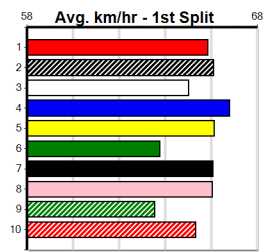

6

7

8

9

10

BALLARAT ENDURO SERIES FINAL

Distance: 545m, Race Type: Special Event, Total Prizemoney: \$7,325
1st: \$5,000, 2nd: \$1,500, 3rd: \$750, 4th: \$75

Watchdog Tips: