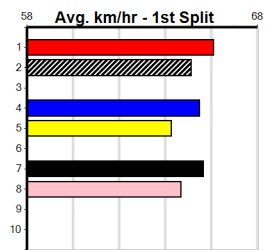

SJC CONCRETING

Distance: 390m, Race Type: Grade 5, Total Prizemoney: $2,925
1st: $1,950, 2nd: $600, 3rd: $300, 4th: $75

Watchdog Tips:

Bet:

Form Box	Wgt	Dist	Track	Date	Time	BON	Margin	1st/2nd (Time)	PIR	Checked	Comment	WR	Split 1	S/P	Grade

PAW TIKA (NSW)[5]
BK Bitch Sep-22 Sire: FERNANDO BALE Dam: HELMA BALE Trainer: Samantha Grenfell (Anakie)
Owner(s): B Wheeler
Winning Distances: < 300m (0) 300 - 399m (1) 400 - 499m (1) 500 - 599m (2) 600 - 699m (0) > 700m (0)
Winning Weights: 25.2(2) 25.3(1) 25.4(1)

Box	1st	2nd	3rd	4th	5th	6th	7th	8th
1								
2								
3								
4								
5								
6								
7								
8								

8th (7) 25.2 525 MEA R10 06-Jul-24 30.85 30.06 10.00 CANYA HYPERSONIC (30.15) M/8888 . . . . . 5.33 $9.10 5
3rd (8) 25.2 525 MEA R11 13-Jul-24 30.61 29.89 2.00L CONTAINER (30.47) M/5444 . . . . . 5.19 $10.40 SH
5th (5) 25.5 525 MEA R9 20-Jul-24 30.60 29.73 7.00L POWER OUT (30.13) M/3555 . . . . . 5.18 $21.00 5
7th (7) 25.5 515 SAN R10 25-Jul-24 30.07 29.23 12.00 FLYING ZULU (29.28) M/5777 . . . . . 5.13 $58.80 X45
2nd (4) 25.4 400 WGL R9 30-Jul-24 22.96 22.45 2.50L SHE'S MAGICAL (22.79) M/53 . . . . . 8.64 $1.40 RWH
6th (8) 25.1 400 WGL R6 06-Aug-24 22.85 22.37 7.00L ZEUS THUNDERBOLT (22.37) M/56 . . . . . 8.51 $14.90 RWF
6th (1) 25.1 525 MEA R10 10-Aug-24 31.90 29.91 26.00 MATT LOCH (30.15) Q/2366 . . . V5 . . . 5.11 $11.00 5
6th (7) 25.3 450 WBL R6 15-Aug-24 25.71 25.23 6.50L TORNADO TAHLIA (25.28) M/887 . . . . . 6.75 $14.30 X45

Last 3 wins NOT included above

1st (4) 25.2 450 BAL R8 27-May-24 25.38 25.38 6.50L TOM'S BOURBSKI (25.83) Q/321 . . . . . 6.59 $3.30 SH
1st (2) 25.3 515 SAN R1 20-Jun-24 29.67 29.15 9.00L PALDRON BALE (30.28) Q/1111 . . . . . 5.07 $2.00 X67
1st (2) 25.2 515 SAN R12 27-Jun-24 29.73 29.21 2.50L ASTON GAGA (29.90) Q/1111 . . . . . 5.12 $2.30 5