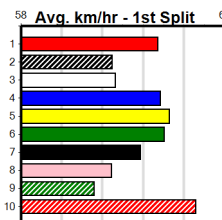

ELITE COLLARS & LEADS

Distance: 390m, Race Type: Grade 5 T3, Total Prizemoney: $1,530
1st: $1,000, 2nd: $320, 3rd: $160, 4th: $50

4

11:27AM

(VIC time)

Watchdog Tips: 0 0 0 0 **Bet:** .