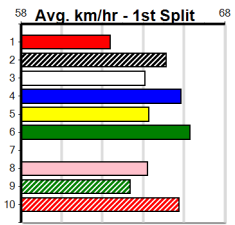

Shepparton

VALE GEOFF SMOKEY DAWSON

Distance: 390m, Race Type: Grade 5 T3, Total Prizemoney: \$1,530
1st: \$1,000, 2nd: \$320, 3rd: \$160, 4th: \$50

5

11:44AM

(VIC time)

Watchdog Tips: **0 0 0 0** Bet: **.**