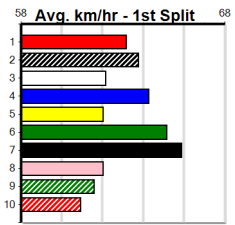

12
2:07PM
(VIC time)

Watchdog Tips: 0 0 0 0 Bet: .