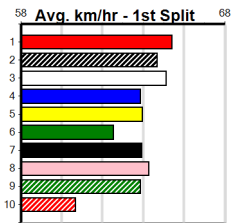

REJUVENATE @ STUD

Distance: 450m, Race Type: Grade 5 T3, Total Prizemoney: $1,530
1st: $1,000, 2nd: $320, 3rd: $160, 4th: $50

6

11:59AM

(VIC time)

Watchdog Tips: 0 0 0 0 **Bet:** .