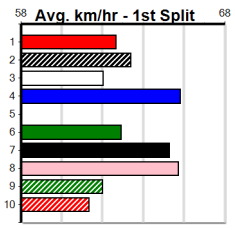

10

1:24PM

(VIC time)

Watchdog Tips: 0 0 0 0 Bet: .