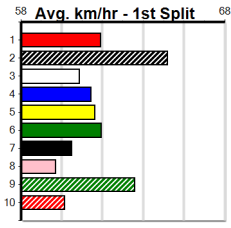

SHEPP CITY FENCING

Distance: 390m, Race Type: Tier 3 - Maiden, Total Prizemoney: $1,530
1st: $1,000, 2nd: $320, 3rd: $160, 4th: $50

1
10:37AM
(VIC time)

Watchdog Tips: **0 0 0 0** Bet: **.**