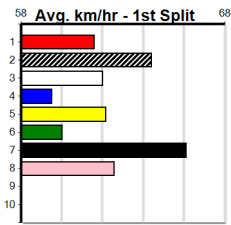

Shepparton

SPORTSBET MAKE IT LOOK EASY

Distance: 450m, Race Type: Tier 3 - Maiden, Total Prizemoney: \$1,530
1st: \$1,000, 2nd: \$320, 3rd: \$160, 4th: \$50

3

11:12AM

(VIC time)

Watchdog Tips:

0 0 0 0