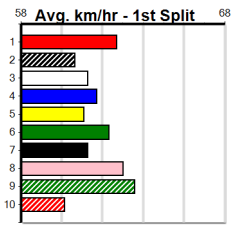

Watchdog Tips:

0 0 0 0

Bet: