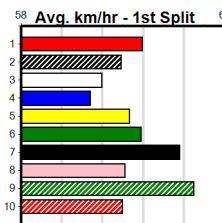

Watchdog Tips: 0 0 0 0 Bet: .