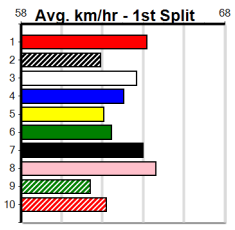

Shepparton

BYERS ELECTRICAL (1-2 WINS)

Distance: 450m, Race Type: Tier 3 - Restricted Win, Total Prizemoney: $1,530
1st: $1,000, 2nd: $320, 3rd: $160, 4th: $50

7

12:23PM

(VIC time)

Watchdog Tips: **0 0 0 0** Bet: **.**