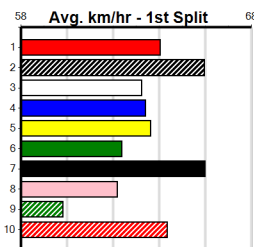

9

1:09PM

(VIC time)

Distance: 390m, Race Type: Tier 3 - Grade 7, Total Prizemoney: $1,530
1st: $1,000, 2nd: $320, 3rd: $160, 4th: $50

Watchdog Tips: ☐ ☐ ☐ ☐ ☐ Bet: ☐

Form Box Wgt Dist Track Date Time BON Margin 1st/2nd (Time) PIR Checked Comment W/R Split 1 S/P Grade

1

KRAKEN COOL [7]
F Bitch Mar-22 Sire: ZAMBORA BROCKIE Dam: KRAKEN KATIE
Owner(s): EYLES (SYN), K Eyles, H Eyles, D Eyles Trainer: Kevin Eyles (Murchison)
Winning Distances: < 300m (0) 300 - 399m (1) 400 - 499m (0) 500 - 599m (0) 600 - 699m (0) > 700m (0)
Winning Weights: 24.8(1)

Box	1st	2nd	3rd	4th	5th	6th	7th	8th
1	1							
2								
3								
4								
5								
6								
7								
8								

3rd (4) 24.8 390 SHP R1 01-Jul-24 22.64 22.00 3.5L FORETOPMAN (22.40) M/33 . . . . . 8.61 $13.50 M
2nd (8) 24.9 390 SHP R1 08-Jul-24 22.66 22.00 2.50L MORAIN LILLY (22.49) M/33 . . . . . 8.76 $2.90 M
1st (1) 24.8 390 SHP R3 11-Jul-24 22.58 22.09 3.00L BLACK SERIES (22.79) Q/21 . . . . . 8.64 $2.10 T3-M
6th (4) 24.8 425 BEN R10 17-Jul-24 25.16 24.18 14.00 TUFF TOBY (24.18) M/334 . . V3 . . 6.78 $3.40 T3-7
ST (-) 24.3 390 SHP 29-Jul-24 22.50 2.50L Trial Cleared M/11 . . 1of4 . . 8.63 . ST

Last 3 wins NOT included above

Prize Best Starts Trk/Dts APM $1780.00 22.58(1)-11/7/24 4-1-1-1 3-1-1-1 1424

2

MR. OLAF [7] Biks
WBK Dog Dec-21 Sire: FERNANDO BALE Dam: GOLD AZALEA
Owner(s): I Gilmartin Trainer: Darrell Leathan (Maryborough)
Winning Distances: < 300m (0) 300 - 399m (1) 400 - 499m (0) 500 - 599m (0) 600 - 699m (0) > 700m (0)
Winning Weights: 31.6(1)

Box	1st	2nd	3rd	4th	5th	6th	7th	8th
1								
2								
3								
4								
5								
6								
7								
8								

5th (4) 32.6 324 RIS R2 24-Oct-23 18.70 17.52 6.00L ACE EMGRAND (18.27) 451 451 7.24 $3.00 MH
1st (8) 31.6 315 BUN R1 18-Mar-24 18.47 17.71 0.25L MIA JET (18.49) . . . . . $2.15 M
6th (4) 31.5 315 BUN R2 25-Mar-24 19.08 17.82 17.00 MONACO DIESEL (17.91) . . . . . 6.00 $8.50 NNP
7th (6) 30.8 407 ROC R3 08-May-24 25.08 23.35 20.00 BUCKAROO (23.71) . . . . . 9.54 $61.00 NNP
6th (2) 30.9 410 HOR R9 13-Jul-24 24.35 23.35 11.00 ASTON DALTRY (23.63) M/22 . . SW . . 10.52 $22.10 7
3rd (3) 31.3 410 HOR R2 06-Aug-24 24.18 23.13 3.5L PAW BRADLEY (23.94) Q/11 . . . . . 10.59 $18.00 7
5th (8) 31.6 410 HOR R2 13-Aug-24 24.23 23.10 14.00 XENI BALE (23.32) M/33 . . . . . 10.77 $31.30 7
3rd (1) 31.8 410 HOR R3 17-Aug-24 24.10 23.09 6.50L PAW NELVIN (23.65) Q/22 . . . . . 10.52 $5.90 7

Last 3 wins NOT included above

Prize Best Starts Trk/Dts APM $1870.00 FSH 9-1-0-2 0-0-0-0 1118