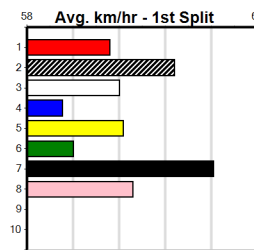

Watchdog Tips:

Bet:

Form Box	Wgt	Dist	Track	Date	Time	BON	Margin	1st/2nd (Time)	PIR	Checked	Comment	WR	Split 1	S/P	Grade

1

CATCH A COD [M]

BKW Bitch **Sep-22** Sire: **BEAST UNLEASHED** Dam: **TWILIGHT FLAME** Trainer: **Steven Vantaarling (Tallygaroop)**

Owner(s): **T Van taarling**
Winning Distances: < 300m (0) 300 - 399m (0) 400 - 499m (0) 500 - 599m (0) 600 - 699m (0) > 700m (0)

Winning Weights:

4th (3)	26.1	450	SHP	R2	27-Jun-24	26.70	25.71	6.00L VIRAT (26.31)	M/344				6.99	$13.60	M
6th (5)	26.3	425	BEN	R1	30-Jun-24	25.04	23.61	14.00 CITY LIMIT (24.10)	M/554				6.83	$24.90	M
2nd (1)	26.2	390	SHP	R2	06-Jul-24	22.63	22.22	4.75L WELLERMAN (22.31)	M/22				8.82	$27.80	M
5th (4)	26.4	390	SHP	R3	11-Jul-24	22.90	22.09	4.75L KRAKEN COOL (22.58)	M/54				8.95	$23.60	T3-M
4th (1)	26.4	425	BEN	R1	20-Jul-24	25.03	24.13	10.00 NORBIT (24.36)	M/444				6.87	$20.20	M
4th (7)	26.9	390	SHP	R2	01-Aug-24	22.79	22.17	1.75L BLACK SERIES (22.68)	M/33				8.67	$31.10	T3-M
6th (3)	26.8	450	SHP	R3	08-Aug-24	26.36	25.53	12.00 GO MICKY (25.53)	M/465				6.89	$19.10	T3-M
7th (5)	26.6	390	SHP	R1	15-Aug-24	23.41	22.36	9.50L MAJOR BASIL (22.74)	S/58		SW		8.93	$4.40	M

Last 3 wins NOT included above

Bx	1st	2nd	3rd	4th	5th	6th	7th	8th
1								
2								
3								
4								
5								
6								
7								
8								

Prize Best	$620.00
Starts	26.15(6)-29/4/24
Trk/Dts	15-0-1-0
APM	7-0-0-0
	486

2

BE KIND (TAS)[M]

WF Dog **Sep-21** Sire: **JAMELLA JET** Dam: **JALLA MISS** Trainer: **Vivienne Arnett-dunlop (Seymour)**

Owner(s): **V Arnett-dunlop**
Winning Distances: < 300m (0) 300 - 399m (0) 400 - 499m (0) 500 - 599m (0) 600 - 699m (0) > 700m (0)

Winning Weights:

ST (-)	32.4	300	HVL		03-Mar-24	17.50		9.00L Trial Cleared	S/44		4of4		3.95		ST
5th (7)	32.3	390	SHP	R1	23-Mar-24	23.18	21.98	12.00 BOUNDING CHIEF (22.38)	M/54				8.82	$5.70	M
5th (6)	31.8	390	SHP	R1	05-Apr-24	23.10	21.82	15.00 URIAH BALE (22.08)	S/55				8.83	$30.10	M
5th (8)	32.0	425	BEN	R1	28-Jun-24	25.30	23.73	9.50L BOROUGH MAN (24.64)	M/655				7.00	$24.60	M
6th (6)	32.0	350	HVL	R2	14-Jul-24	20.17	19.35	8.00L MAJOR FRANKY (19.61)	M/3				6.73	$106.70	M
5th (3)	32.1	350	HVL	R2	23-Jul-24	20.12	19.36	2.25L COMO PRINCE (19.97)	M/2				6.77	$18.20	T3-M
5th (3)	32.3	350	HVL	R2	30-Jul-24	20.38	19.56	5.50L TEAM FARRIER (20.02)	M/3				6.80	$12.20	T3-M
6th (3)	32.5	450	SHP	R3	15-Aug-24	26.54	25.23	6.50L SASSY SPICE (26.12)	M/114				6.77	$11.00	M

Last 3 wins NOT included above

Bx	1st	2nd	3rd	4th	5th	6th	7th	8th
1								
2								
3								
4								
5								
6								
7								
8								

Prize Best	$325.00
Starts	26.54(3)-15/8/24
Trk/Dts	13-0-0-1
APM	1-0-0-0
	7