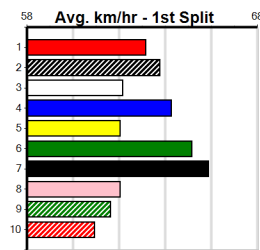

Watchdog Tips:

Bet:

Form Box	Wgt	Dist	Track	Date	Time	BON	Margin	1st/2nd (Time)	PIR	Checked	Comment	WR	Split 1	S/P	Grade

MARKET MOVES [5]

BK Dog Feb-21 Sire: FERNANDO BALE Dam: OVER HERE Trainer: Darren Burkett (Girgarre)

Owner(s): D Burkett
Winning Distances: < 300m (0) 300 - 399m (3) 400 - 499m (0) 500 - 599m (0) 600 - 699m (0) > 700m (0)
Winning Weights: 29.5(1) 29.6(1) 29.9(1)

4th (1)	29.6	390	SHP	R10	30-May-24	22.76	22.15	6.50L SUGAR BOWL ROSE (22.33)	M/34	.	.	.	8.80	$6.30	5
4th (1)	29.6	390	SHP	R12	06-Jun-24	22.50	22.12	5.50L BUCK SHINES (22.12)	M/43	.	.	.	8.48	$6.60	T3-5
4th (4)	30.0	390	SHP	R3	17-Jun-24	22.90	21.85	11.00 BUCK SHINES (22.18)	M/44	.	.	.	8.97	$24.00	5
5th (2)	30.5	390	SHP	R6	20-Jun-24	22.61	22.20	6.00L ASTON ARETHA (22.20)	M/44	.	.	.	8.63	$5.00	5
8th (1)	30.9	390	SHP	R5	11-Jul-24	23.00	22.09	7.00L FOUR BARRELS (22.54)	M/88	.	.	.	8.91	$7.90	T3-5
6th (5)	30.5	390	SHP	R4	19-Jul-24	23.26	22.28	11.00 KNICKED OFF (22.51)	M/46	.	.	.	9.05	$12.40	5
7th (4)	30.0	390	SHP	R5	08-Aug-24	22.88	22.32	8.50L NOLAN BALE (22.32)	M/56	.	.	.	8.84	$5.80	T3-5
6th (7)	30.0	390	SHP	R12	15-Aug-24	23.32	22.36	12.00 ULNA (22.49)	S/57	.	.	.	8.86	$5.00	5

Last 3 wins NOT included above

1st (4)	29.9	385	SHP	R3	18-May-23	22.17	21.83	3.5L MY ISABELLE (22.40)	M/11	.	SW	.	8.23	$1.20	T3-M
1st (1)	29.5	390	SHP	R10	05-Mar-24	22.45	22.11	1.25L NOT FORGIVEN (22.53)	Q/11	.	.	.	8.52	$4.70	7
1st (7)	29.6	390	SHP	R4	21-Mar-24	22.36	22.23	0.25L LET'S PLAY TIP (22.37)	M/11	.	.	.	8.39	$3.40	T3-6

Box History

Bx	1st	2nd	3rd	4th	5th	6th	7th	8th
1	1	1	1	2	1			
2		1			1			
3		2				1		
4	1	1		2	2	1	2	
5			1	1	1			
6		1		1				
7	1					1		
8			1			2		

Prize Best Starts Trk/Dts APM: $6125.00, 22.31(8)-18/4/24, 34-3-6-2, 20-2-1-1, 1179