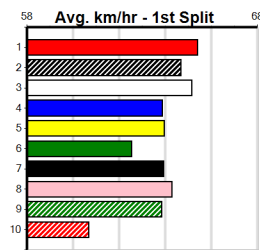

REJUVENATE @ STUD

Distance: 450m, Race Type: Grade 5 T3, Total Prizemoney: $1,530
1st: $1,000, 2nd: $320, 3rd: $160, 4th: $50

Watchdog Tips:

Bet:

Form Box Wgt Dist Track Date Time BON Margin 1st/2nd (Time) PIR Checked Comment WR Split 1 S/P Grade

IMPRESS SIMBA (NSW)[5]
RBD Dog Jun-21 Sire: FERNANDO BALE Dam: MEPUNGA FRANKIE
Owner(s): T Meyer
Trainer: Terry Meyer (Girgarre)
Winning Distances: < 300m (0) 300 - 399m (6) 400 - 499m (1) 500 - 599m (0) 600 - 699m (0) > 700m (0)
Winning Weights: 31.9(1) 32.2(1) 32.3(1) 32.4(1) 32.5(1) 32.6(1) 32.7(1)
Box History table and Prize Best Starts table included.

KABUTO BALE (NSW)[5]
BK Dog May-21 Sire: DYNA VILLA Dam: JACLYN BALE
Owner(s): D Burkett
Trainer: Darren Burkett (Girgarre)
Winning Distances: < 300m (0) 300 - 399m (3) 400 - 499m (5) 500 - 599m (0) 600 - 699m (0) > 700m (0)
Winning Weights: 29.5(1) 30.1(1) 30.3(1) 30.4(3) 30.5(1) 30.8(1)
Box History table and Prize Best Starts table included.

ROJO SILVER FOX (NSW)[5]
BK Dog May-20 Sire: MOREIRA Dam: ALANNA BANANA
Owner(s): P Bartlett
Trainer: Vivianne Giles (Bamawm)
Winning Distances: < 300m (0) 300 - 399m (1) 400 - 499m (9) 500 - 599m (5) 600 - 699m (0) > 700m (0)
Winning Weights: 32.8(1) 33.0(2) 33.1(4) 33.2(2) 33.3(3) 33.4(2) 33.7(1)
Box History table and Prize Best Starts table included.

MARIONVALE MISS [5] Biks
WBK Bitch Dec-20 Sire: MY REDEEMER Dam: MONEYPENNY
Owner(s): FOTHERGILL RACING (SYN), B Fothergill, J Fothergill, S Fothergill, J Fothergill
Trainer: Sarah Fothergill (Marionvale)
Winning Distances: < 300m (0) 300 - 399m (1) 400 - 499m (2) 500 - 599m (2) 600 - 699m (0) > 700m (0)
Winning Weights: 25.8(1) 26.0(1) 26.4(1) 26.6(1) 27.9(1)
Box History table and Prize Best Starts table included.

TWILIGHT KING [5]
BK Dog Feb-21 Sire: AZKABAN Dam: STYLISH BREE
Owner(s): SUNDOWN (SYN), T Van taarling, F Vantaarling, S Van taarling, L Van taarling, S Vantaarling
Trainer: Theo Van taarling (Tallygaroopna)
Winning Distances: < 300m (0) 300 - 399m (4) 400 - 499m (3) 500 - 599m (0) 600 - 699m (0) > 700m (0)
Winning Weights: 28.5(1) 28.7(1) 29.1(1) 29.3(1) 29.5(1) 30.1(1) 30.5(1)
Box History table and Prize Best Starts table included.