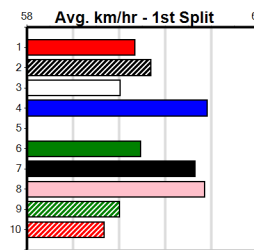

SPORTSBET GO THE BLUE DOG

Distance: 390m, Race Type: Tier 3 - Grade 6, Total Prizemoney: $1,530
1st: $1,000, 2nd: $320, 3rd: $160, 4th: $50

Watchdog Tips:

Bet:

Form Box Wgt Dist Track Date Time BON Margin 1st/2nd (Time) PIR Checked Comment W/R Split 1 S/P Grade

RUNNING RIVER [6]
BKW Dog Jan-21 Sire: FERNANDO BALE Dam: HOT JEAN
Owner(s): M Davis
Trainer: Malcolm Davis (Heathcote)
Winning Distances: < 300m (0) 300 - 399m (1) 400 - 499m (1) 500 - 599m (0) 600 - 699m (0) > 700m (0)
Winning Weights: 31.4(1) 32.1(1)
Box History table and Prize Best Starts table included.

ORIENTAL EMERALD [6]
BK Bitch Mar-22 Sire: ZIPPING GARTH Dam: ORIENTAL JEWEL
Owner(s): N Hebart
Trainer: Paula Boots (Merrigum)
Winning Distances: < 300m (0) 300 - 399m (2) 400 - 499m (0) 500 - 599m (0) 600 - 699m (0) > 700m (0)
Winning Weights: 27.8(1) 28.4(1)
Box History table and Prize Best Starts table included.

MINCHER MAGIC [6]
BE Dog Sep-21 Sire: AUSSIE INFRARED Dam: BECKY BALE
Owner(s): B Brown
Trainer: Brian Brown (Axedale)
Winning Distances: < 300m (0) 300 - 399m (1) 400 - 499m (1) 500 - 599m (0) 600 - 699m (0) > 700m (0)
Winning Weights: 31.1(1) 31.9(1)
Box History table and Prize Best Starts table included.

LITTLE FAST BULL (QLD)[6]
RF Bitch Mar-21 Sire: BARCIA BALE Dam: RICOLINA GIRL
Owner(s): BABY BULL (SYN), E Knott, C Knott
Trainer: Elise Knott (Carnegie)
Winning Distances: < 300m (0) 300 - 399m (2) 400 - 499m (0) 500 - 599m (0) 600 - 699m (0) > 700m (0)
Winning Weights: 25.3(1) 25.7(1)
Box History table and Prize Best Starts table included.

CHARLI'S BEGONIA (NSW)[6]
WBK Bitch Aug-22 Sire: MR PUPPARAZZI Dam: BEGONIA BALE
Owner(s): C Sciberras
Trainer: Wayne Bocquet (Mullengandra)
Winning Distances: < 300m (0) 300 - 399m (1) 400 - 499m (1) 500 - 599m (0) 600 - 699m (0) > 700m (0)
Winning Weights: 25.5(1) 26.6(1)
Box History table and Prize Best Starts table included.