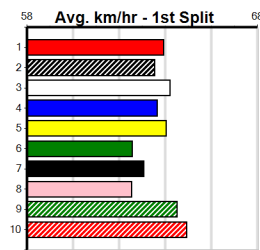

MMS ACCESS

Distance: 390m, Race Type: Grade 5 T3, Total Prizemoney: $1,530
1st: $1,000, 2nd: $320, 3rd: $160, 4th: $50

Watchdog Tips:

Bet:

Form Box Wgt Dist Track Date Time BON Margin 1st/2nd (Time) PIR Checked Comment WR Split 1 S/P Grade

SERIOUSLY FLY [5]
BK Dog Sep-20 Sire: ZAMBORA BROCKIE Dam: SERIOUSLY WICKED
Owner(s): Serious (SYN), A Mccarroll, S Cruise, D Hayward, C Keen, B O'connor, B King, D Holahan
Trainer: Carol Jackson (Neilborough)
Winning Distances: < 300m (0) 300 - 399m (4) 400 - 499m (1) 500 - 599m (0) 600 - 699m (0) > 700m (0)
Winning Weights: 31.6(1) 31.8(2) 32.0(1) 32.2(1)
Box History table and Prize Best Starts table included.

HOT CROSS [5]
BK Dog Dec-20 Sire: SENNACHIE Dam: WHAT FEELING
Owner(s): UGLIETTA (SYN), J Uglietta, M Uglietta
Trainer: Joe Uglietta (Yan Yean)
Winning Distances: < 300m (0) 300 - 399m (3) 400 - 499m (0) 500 - 599m (0) 600 - 699m (0) > 700m (0)
Winning Weights: 31.5(1) 32.6(1) 33.0(1)
Box History table and Prize Best Starts table included.

MARKET BLUE [5]
BE Dog Feb-21 Sire: FERNANDO BALE Dam: OVER HERE
Owner(s): D Burkett
Trainer: Darren Burkett (Girgarre)
Winning Distances: < 300m (0) 300 - 399m (9) 400 - 499m (0) 500 - 599m (0) 600 - 699m (0) > 700m (0)
Winning Weights: 29.0(1) 29.1(1) 29.3(1) 29.5(1) 29.9(1) 30.1(1) 30.2(2) 30.7(1)
Box History table and Prize Best Starts table included.

HUGGY WUGGY [5]
WBK Dog Aug-21 Sire: HOOKED ON SCOTCH Dam: STELLINA ROSE
Owner(s): P Cassar
Trainer: Briana Robertson -Ieech (Smeato)
Winning Distances: < 300m (0) 300 - 399m (1) 400 - 499m (3) 500 - 599m (0) 600 - 699m (0) > 700m (0)
Winning Weights: 31.1(1) 31.9(1) 32.3(1) 32.4(1)
Box History table and Prize Best Starts table included.

LEKTRA RODNEY [5]
F Dog Jan-20 Sire: BARCIA BALE Dam: LEKTRA FIRE
Owner(s): J Hooke
Trainer: Jane Hooke (Huntly)
Winning Distances: < 300m (0) 300 - 399m (5) 400 - 499m (5) 500 - 599m (0) 600 - 699m (0) > 700m (0)
Winning Weights: 30.4(1) 30.6(1) 30.7(1) 30.8(1) 31.3(1) 31.6(1) 31.9(1) 32.0(2) 32.1(1)
Box History table and Prize Best Starts table included.

1

2

3

4

5