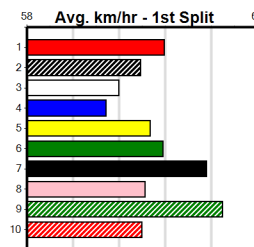

Watchdog Tips:

Bet:

Form Box	Wgt	Dist	Track	Date	Time	BON	Margin	1st/2nd (Time)	PIR	Checked	Comment	WR	Split 1	S/P	Grade

BREAK IN [5]

F Bitch Nov-21 Sire: HONE IN Dam: HARD BREAK Trainer: George Kantzidis (Woodstock)

Owner(s): Fiji Fund (SYN), L Jovanovski, L Atanasovski
Winning Distances: < 300m (0) 300 - 399m (1) 400 - 499m (3) 500 - 599m (0) 600 - 699m (0) > 700m (0)
Winning Weights: 27.6(1) 27.9(1) 28.3(1) 28.4(1)

6th (7)	27.7	450	SHP	R8	13-Jun-24	26.14	25.54	9.00L TREND SETTER (25.54)	M/646	.	.	.	6.91	$4.50	T3-5
4th (1)	27.4	450	BAL	R5	23-Jun-24	25.66	25.50	2.50L CATCH MY DRIFT (25.50)	M/233	.	.	.	6.69	$6.80	T3-5
6th (4)	27.4	450	SHP	R7	01-Jul-24	26.13	25.39	4.75L MYSTERY CHILL (25.81)	M/666	.	.	.	6.94	$23.20	5
6th (3)	27.3	500	BEN	R5	05-Jul-24	28.77	27.81	5.50L CAROLYN'S JOY (28.40)	M/566	.	.	.	6.79	$19.20	5
3rd (5)	27.2	460	GEL	R8	23-Jul-24	26.36	25.95	6.00L MISDIRECTED (25.95)	M/533	.	.	.	6.86	$5.00	5
7th (7)	27.6	500	BEN	R5	31-Jul-24	28.98	28.23	7.50L SILVER MACHINE (28.48)	M/555	.	.	.	6.85	$6.00	5
4th (8)	27.8	500	BEN	R8	07-Aug-24	29.04	28.36	9.00L KRAKEN SHOUT (28.41)	S/664	.	.	.	6.77	$8.70	5
3rd (3)	27.6	500	BEN	R6	14-Aug-24	28.65	28.07	8.50L CRIMSON CANNON (28.07)	M/333	.	.	.	6.75	$14.40	T3-5

Last 3 wins NOT included above

1st (8)	27.6	390	BAL	R3	09-Oct-23	22.15	22.15	7.50L MY GIRL PIPER (22.65)	M/11	.	.	.	8.38	$3.10	T3-7
1st (1)	27.9	425	BEN	R10	31-Oct-23	24.08	24.03	7.50L SANDY'S LARA (24.58)	M/111	.	SW	.	6.54	$1.90	6G
1st (7)	28.3	450	BAL	R8	30-Dec-23	25.70	25.67	0.25L MR. BUCK LEE (25.72)	M/421	.	SW	.	6.78	$3.20	5

Box History

Bx	1st	2nd	3rd	4th	5th	6th	7th	8th
1	2	1	2	1	1	1	1	1
2				1				
3		1	1	3	1	1	1	
4		1				1	1	1
5				1	2	1		
6						1	2	
7	1	1			2	1	2	1
8	1		2	1				

Prize Best Starts Trk/Dts APM: $8505.00, 26.13(4)-1/7/24, 37-4-3-5, 2-0-0-0, 1689