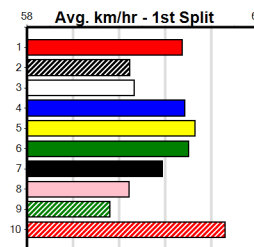

ELITE COLLARS & LEADS

Distance: 390m, Race Type: Grade 5 T3, Total Prizemoney: $1,530
1st: $1,000, 2nd: $320, 3rd: $160, 4th: $50

4

11:27AM

(VIC time)

Watchdog Tips:

Bet:

Form Box	Wgt	Dist	Track	Date	Time	BON	Margin	1st/2nd (Time)	PIR	Checked	Comment	WR	Split 1	S/P	Grade

URANA WHIRLWIND [5]

BK Bitch Sep-21 Sire: SUPERIOR PRODUCT Dam: MA'S PLUM JAM Trainer: Paul May (Inglewood)

Owner(s): P May
Winning Distances: < 300m (0) 300 - 399m (3) 400 - 499m (0) 500 - 599m (0) 600 - 699m (0) > 700m (0)
Winning Weights: 23.4(1) 24.2(1) 24.9(1)

4th (7)	24.7	390	SHP	R3	23-May-24	22.79	22.21	8.50L ARE YOU NERVOUS (22.21)	M/23	.	.	W	8.60	$6.10	T3-6
3rd (7)	25.1	425	BEN	R3	31-May-24	24.86	23.72	9.50L TURBO GEORGE (24.22)	M/552	.	.	.	6.78	$29.70	X67
3rd (2)	24.9	425	BEN	R3	05-Jun-24	24.64	24.06	2.25L ZIPPING LIZZO (24.48)	Q/112	.	.	.	6.57	$9.40	6G
7th (7)	24.9	390	SHP	R10	13-Jun-24	23.05	22.17	11.00 ORIENTAL AURORA (22.29)	M/88	.	.	.	8.97	$7.30	T3-6
5th (3)	24.5	390	SHP	R4	06-Jul-24	22.83	22.22	4.00L HEART OF DARTS (22.56)	M/34	.	.	.	8.77	$11.80	RW
3rd (6)	25.2	390	SHP	R11	25-Jul-24	22.50	22.20	4.50L CAUSING RUBBLE (22.20)	M/22	.	.	.	8.53	$8.30	T3-6
4th (4)	25.0	390	SHP	R10	01-Aug-24	22.54	22.17	5.50L LEONARDO ZEAL (22.18)	M/22	.	.	.	8.60	$10.90	T3-6
1st (3)	24.9	390	SHP	R10	08-Aug-24	22.53	22.32	3.00L OLYMPIC HISTORY (22.73)	M/11	.	.	.	8.63	$3.50	T3-6

Last 3 wins NOT included above

1st (8)	23.4	300	HVL	R2	03-Oct-23	17.27	16.85	0.75L MT. VIEW CHOICE (17.32)	M/2	.	.	.	3.94	$5.90	M
1st (8)	24.2	390	SHP	R4	08-Feb-24	22.51	22.17	0.025 SQUIGGLY PAPA (22.51)	Q/11	.	.	SW	8.43	$2.10	7

Box History

Bx	1st	2nd	3rd	4th	5th	6th	7th	8th
1								
2			1		2	2	1	
3	1	1	1	1				
4		1		1	1			
5								
6			1					1
7			1	1				1
8	2							1

Prize Best Starts Trk/Dts APM: $4745.00, 22.50(6)-25/7/24, 22-3-2-4, 9-2-0-2, 2143

URANA EXPRESS [5]

WBE Bitch Sep-21 Sire: SUPERIOR PRODUCT Dam: MA'S PLUM JAM Trainer: Paul May (Inglewood)

Owner(s): P May
Winning Distances: < 300m (0) 300 - 399m (2) 400 - 499m (1) 500 - 599m (0) 600 - 699m (0) > 700m (0)
Winning Weights: 24.7(1) 25.1(1) 25.2(1)

2nd (1)	25.4	425	BEN	R9	01-May-24	24.80	24.35	6.50L SNOW ROYALE (24.35)	M/122	.	.	W	6.62	$4.50	7
8th (6)	25.5	450	SHP	R5	09-May-24	26.78	25.42	11.00 GO GO JEFF (26.06)	M/138	.	.	.	6.74	$29.90	7
1st (4)	25.2	425	BEN	R3	29-May-24	24.28	24.04	0.05L HIGH COTTON (24.28)	M/111	.	.	.	6.62	$19.00	T3-7
7th (6)	25.3	425	BEN	R3	05-Jun-24	25.06	24.06	8.50L ZIPPING LIZZO (24.48)	M/788	.	.	W	6.82	$11.20	6G
7th (5)	24.8	390	SHP	R3	06-Jul-24	23.03	22.22	12.00 ASTON TRUMAN (22.22)	M/77	.	.	.	9.02	$45.70	X67
1st (7)	25.1	390	SHP	R9	19-Jul-24	22.72	22.28	0.25L MISS MELEE (22.73)	M/22	.	.	.	8.70	$8.70	X67
8th (6)	25.7	390	SHP	R12	25-Jul-24	23.28	22.20	12.00 FEATHERS (22.45)	M/87	.	.	.	9.03	$10.00	T3-5
7th (5)	25.3	390	SHP	R12	08-Aug-24	23.06	22.32	4.25L FOUR BARRELS (22.78)	M/78	.	.	.	8.89	$14.00	T3-5

Last 3 wins NOT included above

1st (5)	24.7	300	HVL	R2	28-Sep-23	17.01	16.85	1.00L WICKET MAIDEN (17.08)	M/2	.	.	.	3.98	$12.30	T3-M

Box History

Bx	1st	2nd	3rd	4th	5th	6th	7th	8th
1		1		1	2			
2								
3								1
4	1							1
5	1						2	
6				1	1		1	2
7	1			1				
8								1

Prize Best Starts Trk/Dts APM: $3580.00, 22.72(7)-19/7/24, 18-3-1-0, 4-1-0-0, 1831