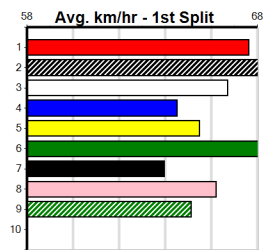

TOONGABBIE LODGE

Distance: 595m, Race Type: Grade 5, Total Prizemoney: $10,095
1st: $6,800, 2nd: $2,095, 3rd: $1,050, 4th: $150

Watchdog Tips:

Bet:

Table with columns: Form Box, Wgt, Dist, Track, Date, Time, BON, Margin, 1st/2nd (Time), PIR, Checked, Comment, WR, Split 1, S/P, Grade

DEWANA FERNANDO [5]
BK Dog Nov-20 Sire: FERNANDO BALE Dam: DEWANA DIMIE
Owner(s): DOZUS TWO (SYN), B Dewan, M Dewan
Trainer: Brendan Dewan (Carrum Downs)

DRILL SERGEANT [5] Biks
WBK Dog Jul-20 Sire: MY REDEEMER Dam: PRINCESS POUT
Owner(s): N Young
Trainer: Shane Drummond (Heathcote)

REDEEMER BLUE [5]
BE Dog Jun-21 Sire: MY REDEEMER Dam: MISS CITY GIRL
Owner(s): CITY BOWLS (SYN), B Parsons, K Gooley
Trainer: Brendan Pursell (Lara)

TEMPER TRAP [5]
BK Bitch Feb-22 Sire: MY REDEEMER Dam: WHATEVER I WANT
Owner(s): Low Key (SYN), C Mcilwraith, A Mccanniss, S Clark, S Baird
Trainer: Darren Archer (Nilma North)

KING OWEN [5]
BK Dog Mar-22 Sire: BERNARDO Dam: SAINT MADDIE
Owner(s): E Wardlaw
Trainer: Brendan Pursell (Lara)

1

2

3

4

5