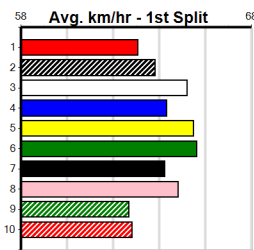

SPORTSBET FINAL (1-6 WINS)

Distance: 595m, Race Type: Restricted Win Final, Total Prizemoney: $10,375
1st: $7,000, 2nd: $2,150, 3rd: $1,075, 4th: $150

Watchdog Tips:

Bet:

Form Box Wgt Dist Track Date Time BON Margin 1st/2nd (Time) PIR Checked Comment W/R Split 1 S/P Grade

PAW BODHI (NSW)[6]
BK Bitch Jul-22 Sire: ALLEN DEED Dam: FANTA BALE
Owner(s): B Wheeler
Trainer: Mark Delbridge (Balliang)
Winning Distances: < 300m (0) 300 - 399m (0) 400 - 499m (1) 500 - 599m (1) 600 - 699m (0) > 700m (0)
Winning Weights: 27.8(1) 28.0(1)
Box History table

PAW YASMIN (NSW)[5]
WBD Bitch Jul-22 Sire: AUSSIE INFRARED Dam: DYNA PATTY
Owner(s): B Wheeler
Trainer: Mark Delbridge (Balliang)
Winning Distances: < 300m (0) 300 - 399m (0) 400 - 499m (0) 500 - 599m (4) 600 - 699m (0) > 700m (0)
Winning Weights: 28.1(1) 28.3(3)
Box History table

MAIA [5]
BK Bitch Dec-21 Sire: SHIMA SHINE Dam: DASHA
Owner(s): J Cornell
Trainer: Karen Pitt (Pearcedale)
Winning Distances: < 300m (0) 300 - 399m (1) 400 - 499m (3) 500 - 599m (2) 600 - 699m (0) > 700m (0)
Winning Weights: 28.9(1) 29.0(2) 29.1(1) 29.2(1) 29.3(1)
Box History table

STACY'S MUM [5]
BK Bitch Mar-22 Sire: BARCIA BALE Dam: GYPSIES LUCK
Owner(s): M Maas
Trainer: Marlene Schmidt (Devon Meadow)
Winning Distances: < 300m (0) 300 - 399m (0) 400 - 499m (2) 500 - 599m (3) 600 - 699m (0) > 700m (0)
Winning Weights: 27.6(1) 27.7(1) 28.0(1) 28.4(2)
Box History table

VISTA YTRTRIUM [6]
BK Dog Oct-22 Sire: ASTON RUPEE Dam: GYPSY VISTA
Owner(s): G Dailly
Trainer: Thomas Dailly (Anakie)
Winning Distances: < 300m (0) 300 - 399m (0) 400 - 499m (0) 500 - 599m (2) 600 - 699m (0) > 700m (0)
Winning Weights: 35.5(1) 35.6(1)
Box History table

1

2

3

4

5