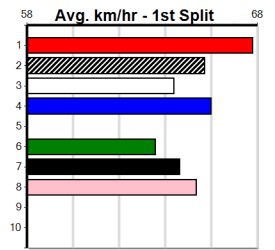

Watchdog Tips: ☐ ☐ ☐ ☐ ☐ Bet:

1 HELLO PA [5]
BE Bitch Sep-21 Sire: SUPERIOR PRODUCT Dam: MA'S PLUM JAM
Owner(s): D Burnett Trainer: David Burnett (Little River)
Winning Distances: < 300m (0) 300 - 399m (0) 400 - 499m (0) 500 - 599m (3) 600 - 699m (2) > 700m (0)
Winning Weights: 28.1(1) 28.4(1) 28.8(1) 29.0(1) 29.1(1)
3rd (2) 28.8 680 GEL R6 03-May-24 39.46 39.33 2.00L RIPTIDE RUSLIE (39.33) M/1111 . . . 18.39 $2.20 5
4th (7) 28.6 600 MEP R10 15-May-24 34.97 34.42 5.50L FERGUS ZULU (34.61) M/3344 . . . 9.28 $2.00 RWH
4th (6) 29.5 600 MEA R5 25-May-24 34.85 34.17 3.75L BEACH BOURBSKI (34.59) M/4333 . . . 9.36 $7.10 RWF
6th (1) 29.3 600 MEA R6 01-Jun-24 35.00 34.26 8.50L FERNANDO DUKE (34.40) M/3345 . . . 9.17 $5.20 X34
3rd (5) 28.4 510 SLE R6 21-Jul-24 29.13 28.81 4.75L OKAY BOOMER (28.81) M/4444 . . . 9.27 $4.30 X45
2nd (1) 28.3 500 BEN R7 26-Jul-24 28.24 27.89 5.00L BUN STORM (27.89) M/3333 . . . 6.62 $13.30 5
4th (8) 28.6 545 BAL R6 07-Aug-24 31.38 31.06 4.50L SUNNYSIDE JO (31.06) M/4443 . . . 6.86 $16.10 S
3rd (4) 28.5 525 MEP R5 14-Aug-24 30.51 29.83 3.00L UTRILLO BALE (30.32) M/5443 . . . 5.29 $4.20 5
Last 3 wins NOT included above
1st (6) 28.8 515 SAN R2 28-Sep-23 29.56 29.31 2.00L WILLA BALE (29.69) M/2111 . SW . 5.06 $4.50 6G
1st (3) 28.1 600 MEP R5 29-Nov-23 34.74 34.44 0.75L ONE TRICK PONY (34.78) M/3222 . SW . 9.10 $2.20 RWH
1st (4) 28.4 600 MEA R10 06-Apr-24 34.61 34.61 0.50L DOTTY'S GIFT (34.63) Q/2222 . SW . 9.17 $1.50 5

Box History
Bx 1st 2nd 3rd 4th 5th 6th 7th 8th
1 2 1 1 1 1 1
2 1 1 1 2 1
3 2 1 1 2 1
4 2 2 2 1 1
5 1 1 1 1
6 1 1 1 1 1
7 1 2 1 1 2
8 1 1 1 1
Prize Best $43591.88
Starts 29.56(6)-28/9/23
Trk/Dts 36-5-8-7
APM 6-1-0-2 12669

2 TAKE THE EDGE [5]
BK Bitch Mar-22 Sire: MY REDEEMER Dam: BAG OF TRICKS
Owner(s): R Haines Trainer: Donna Dean (Nyora)
Winning Distances: < 300m (0) 300 - 399m (4) 400 - 499m (0) 500 - 599m (0) 600 - 699m (0) > 700m (0)
Winning Weights: 26.0(1) 26.2(2) 26.4(1)
1st (5) 26.0 350 TRA R3 29-Apr-24 20.18 19.92 0.75L WESTERN BALE (20.23) Q/33 . . . 6.71 $6.50 T3-7
6th (1) 25.9 350 TRA R3 03-May-24 20.30 19.33 7.00L ROBBIE LEE ROSE (19.85) M/36 . . . 6.69 $17.20 X67
1st (1) 26.2 350 TRA R10 10-Jun-24 20.07 19.88 0.75L PLEIADIAN (20.11) M/11 . . . 6.61 $5.20 T3-RW
1st (8) 26.4 350 TRA R4 17-Jun-24 19.87 19.76 2.25L FLYING IN HOT (20.01) Q/22 . . . 6.61 $2.60 5
3rd (8) 26.6 435 SLE R9 26-Jun-24 24.98 24.20 4.25L BANDIT BULLET (24.69) M/122 . SW . 5.26 $25.40 5
ST (-) 26.3 435 SLE 24-Jul-24 24.70 0.01L Trial Cleared M/11 . 1of4 . 5.23 . ST
6th (8) 26.7 515 SAN R12 08-Aug-24 30.78 29.36 16.00 BAKIS BALE (29.70) Q/1266 . . . 5.13 $37.70 5
6th (7) 26.6 515 SAN R6 15-Aug-24 30.46 29.09 11.00 NASHVILLE BALE (29.71) M/3666 . . . 5.19 $38.90 5
Last 3 wins NOT included above
1st (7) 26.2 350 TRA R1 25-Mar-24 20.44 19.90 0.50L INDI GOES BANG (20.46) M/11 . . . 6.78 $3.70 M

Box History
Bx 1st 2nd 3rd 4th 5th 6th 7th 8th
1 1 1 1 1 1 1
2 3 3 5 3 1 1
3 1 1 1 3 2
4 4 4 1 2 2
5 1 1 1 1
6 2 2 1 1 1
7 1 1 1 1 1
8 2 1 2 2 5 1 1
Prize Best $5665.63
Starts 30.46(7)-15/8/24
Trk/Dts 12-4-1-2
APM 2-0-0-0 3227