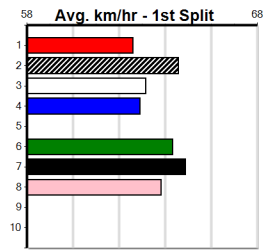

2

6:32PM

(VIC time)

Distance: 515m, Race Type: Grade 6, Total Prizemoney: $8,785
1st: $5,900, 2nd: $1,820, 3rd: $915, 4th: $150

Watchdog Tips: [ ] [ ] [ ] [ ] Bet: [ ]

Table with columns: Form Box, Wgt, Dist, Track, Date, Time, BON, Margin, 1st/2nd (Time), PIR, Checked, Comment, W/R, Split 1, S/P, Grade

PAW HELION (NSW)[6]
BK Dog Jul-22 Sire: ALLEN DEED Dam: FANTA BALE
Owner(s): B Wheeler
Trainer: Mark Delbridge (Balliang)
Winning Distances: < 300m (0) 300 - 399m (0) 400 - 499m (0) 500 - 599m (2) 600 - 699m (0) > 700m (0)
Winning Weights: 33.4(1) 33.5(1)
Box History table and statistics.

GO MICKY [6]
BKW Dog Oct-22 Sire: KOBLENZ Dam: PRINCESS MARJEN
Owner(s): J Brown
Trainer: David Jensen (Woodstock)
Winning Distances: < 300m (0) 300 - 399m (0) 400 - 499m (2) 500 - 599m (0) 600 - 699m (0) > 700m (0)
Winning Weights: 29.3(1) 29.5(1)
Box History table and statistics.

PAW LOU LOU (NSW)[6]
BK Bitch Aug-22 Sire: NEED MY MONEYNOW Dam: FORTUNA BALE
Owner(s): B Wheeler
Trainer: Samantha Grenfell (Anakie)
Winning Distances: < 300m (0) 300 - 399m (0) 400 - 499m (1) 500 - 599m (1) 600 - 699m (0) > 700m (0)
Winning Weights: 26.7(1) 27.0(1)
Box History table and statistics.

REIKO DUSTY [6]
BK Dog Mar-22 Sire: ORSON ALLEN Dam: STAR REIKO
Owner(s): Reiko (SYN), A Fry, J Fry
Trainer: Ashleigh Fry (Haddon)
Winning Distances: < 300m (0) 300 - 399m (1) 400 - 499m (1) 500 - 599m (0) 600 - 699m (0) > 700m (0)
Winning Weights: 32.3(1) 33.2(1)
Box History table and statistics.

*** VACANT BOX ***
Sire: Dam:
Owner(s):
Trainer:
Winning Distances: < 300m (0) 300 - 399m (0) 400 - 499m (0) 500 - 599m (0) 600 - 699m (0) > 700m (0)
Winning Weights:
Box History

1

2

3

4

5