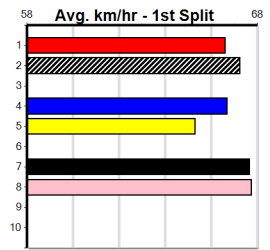

PUTT FOR $$$ TONIGHT AT SANDOWN

Distance: 515m, Race Type: Free For All, Total Prizemoney: $9,055
1st: $6,100, 2nd: $1,870, 3rd: $935, 4th: $150

Watchdog Tips:

Bet:

Table with columns: Form Box, Wgt, Dist, Track, Date, Time, BON, Margin, 1st/2nd (Time), PIR, Checked, Comment, WR, Split 1, S/P, Grade

VINCENT BALE (NSW)[4]
BD Dog May-22 Sire: CHRISTO BALE Dam: HELGA BALE Trainer: Samantha Grenfell (Anakie)
Winning Distances: < 300m (0) 300 - 399m (0) 400 - 499m (3) 500 - 599m (7) 600 - 699m (0) > 700m (0)
Winning Weights: 33.3(2) 33.6(1) 34.3(1) 34.5(2) 34.6(2) 35.1(1) 35.6(1)
Race results table with columns: Rank, Dog, Wgt, Dist, Track, Date, Time, BON, Margin, 1st/2nd (Time), PIR, Checked, Comment, WR, Split 1, S/P, Grade

Box History table for VINCENT BALE with columns: Bx, 1st, 2nd, 3rd, 4th, 5th, 6th, 7th, 8th and Prize Best Starts Trk/Dts APM

SHIMA CURRENT [3]
BK Dog Nov-21 Sire: SHIMA SHINE Dam: SWIFT CURRENT Trainer: Thomas Dailly (Anakie)
Winning Distances: < 300m (0) 300 - 399m (0) 400 - 499m (3) 500 - 599m (9) 600 - 699m (0) > 700m (0)
Winning Weights: 31.3(1) 31.5(1) 31.7(1) 32.3(2) 32.4(1) 32.5(1) 32.6(2) 32.9(2) 33.2(1)
Race results table with columns: Rank, Dog, Wgt, Dist, Track, Date, Time, BON, Margin, 1st/2nd (Time), PIR, Checked, Comment, WR, Split 1, S/P, Grade

Box History table for SHIMA CURRENT with columns: Bx, 1st, 2nd, 3rd, 4th, 5th, 6th, 7th, 8th and Prize Best Starts Trk/Dts APM

*** VACANT BOX ***
Sire: Dam: Trainer:
Owner(s):
Winning Distances: < 300m (0) 300 - 399m (0) 400 - 499m (0) 500 - 599m (0) 600 - 699m (0) > 700m (0)
Winning Weights:

Box History table for VACANT BOX with columns: Bx, 1st, 2nd, 3rd, 4th, 5th, 6th, 7th, 8th and Prize Best Starts Trk/Dts APM

ELITE ALEX [1]
BK Dog Mar-21 Sire: FERNANDO BALE Dam: SUFFRAGETTE Trainer: Mark Delbridge (Balliang)
Winning Distances: < 300m (0) 300 - 399m (0) 400 - 499m (5) 500 - 599m (18) 600 - 699m (0) > 700m (0)
Winning Weights: 32.8(1) 32.9(3) 33.0(3) 33.1(2) 33.2(4) 33.3(3) 33.4(4) 33.5(2) 33.7(1)
Race results table with columns: Rank, Dog, Wgt, Dist, Track, Date, Time, BON, Margin, 1st/2nd (Time), PIR, Checked, Comment, WR, Split 1, S/P, Grade

Box History table for ELITE ALEX with columns: Bx, 1st, 2nd, 3rd, 4th, 5th, 6th, 7th, 8th and Prize Best Starts Trk/Dts APM

AKINA JACK [3]
BK Dog Jan-21 Sire: BERNARDO Dam: AKINA MOSS Trainer: Phillip Rowley (Denison)
Winning Distances: < 300m (0) 300 - 399m (0) 400 - 499m (2) 500 - 599m (9) 600 - 699m (0) > 700m (0)
Winning Weights: 33.9(1) 34.0(2) 34.2(1) 34.3(2) 34.4(3) 34.5(1) 34.6(1)
Race results table with columns: Rank, Dog, Wgt, Dist, Track, Date, Time, BON, Margin, 1st/2nd (Time), PIR, Checked, Comment, WR, Split 1, S/P, Grade

Box History table for AKINA JACK with columns: Bx, 1st, 2nd, 3rd, 4th, 5th, 6th, 7th, 8th and Prize Best Starts Trk/Dts APM