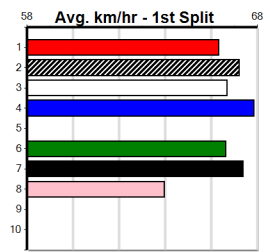

Winning Distances: < 300m (0) 300 - 399m (0) 400 - 499m (0) 500 - 599m (0) 600 - 699m (0) > 700m (0)

Winning Weights: Box History

VALE GEOFF SMOKEY DAWSON

Distance: 515m, Race Type: Mixed 4/5, Total Prizemoney: \$9,055
1st: \$6,100, 2nd: \$1,870, 3rd: \$935, 4th: \$150