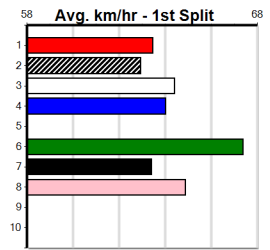

DOWNLOAD THE WATCHDOG APP

Distance: 515m, Race Type: Grade 5, Total Prizemoney: $8,785
1st: $5,900, 2nd: $1,820, 3rd: $915, 4th: $150

Watchdog Tips:

Bet:

Table with columns: Form Box, Wgt, Dist, Track, Date, Time, BON, Margin, 1st/2nd (Time), PIR, Checked, Comment, WR, Split 1, S/P, Grade

PAW WHISTLER (NSW)[5]
Owner(s): B Wheeler
Sire: AUSSIE INFRARED, Dam: DYNA PATTY
Trainer: Mark Delbridge (Balliang)
Includes race results and Box History table.

WHITE OWL [5]
Owner(s): KRAMERICA (SYN), G Farrugia, W Gallagher
Sire: FERNANDO BALE, Dam: SUB ROSA
Trainer: Jeffrey Britton (Anakie)
Includes race results and Box History table.

SHARP THIEF [5]
Owner(s): M Carter
Sire: FERNANDO BALE, Dam: MILLETT
Trainer: Andrea Chapple (Exford)
Includes race results and Box History table.

SHADOW'S SECRET [5]
Owner(s): S Crawford
Sire: DUNDEE OSPREY, Dam: JACQUI SHOSHONE
Trainer: David Crawford (Pearcedale)
Includes race results and Box History table.

*** VACANT BOX ***
Owner(s):
Sire: Dam:
Trainer:
Includes Box History table.

1

2

3

4

5