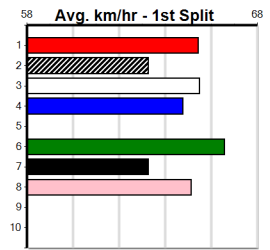

Box History

SANDOWN GREYS EVERY MONDAY NIGHT

Distance: 515m, Race Type: Grade 5, Total Prizemoney: \$8,785
1st: \$5,900, 2nd: \$1,820, 3rd: \$915, 4th: \$150

Watchdog Tips:

Bet:

Table with columns: Form Box, Wgt, Dist, Track, Date, Time, BON, Margin, 1st/2nd (Time), PIR, Checked, Comment, W/R, Split 1, S/P, Grade