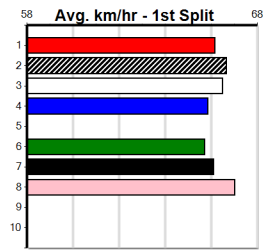

HARD STYLE RICO AT STUD

Distance: 515m, Race Type: Grade 5, Total Prizemoney: $8,785
1st: $5,900, 2nd: $1,820, 3rd: $915, 4th: $150

Watchdog Tips:

Bet:

Table with columns: Form Box, Wgt, Dist, Track, Date, Time, BON, Margin, 1st/2nd (Time), PIR, Checked, Comment, W/R, Split 1, S/P, Grade

RIVIERA BALE (NSW)[5]
BK Dog Aug-21 Sire: ORSON ALLEN Dam: HAE ALLEN
Owner(s): B Wheeler
Trainer: Samantha Grenfell (Anakie)
Winning Distances: < 300m (0) 300 - 399m (0) 400 - 499m (5) 500 - 599m (1) 600 - 699m (0) > 700m (0)
Winning Weights: 33.0(1) 33.4(1) 33.7(1) 34.0(1) 34.1(1) 34.5(1)
Box History table and Prize Best Starts Trk/Dts APM

IRISH LUCY [5]
BD Bitch Mar-22 Sire: SUPERIOR PANAMA Dam: IMMINENT
Owner(s): N Powell
Trainer: Jason Sharp (Lara)
Winning Distances: < 300m (0) 300 - 399m (0) 400 - 499m (1) 500 - 599m (4) 600 - 699m (0) > 700m (0)
Winning Weights: 25.9(1) 26.6(1) 26.9(1) 27.0(2)
Box History table and Prize Best Starts Trk/Dts APM

MICHALIS [5]
BK Dog Feb-22 Sire: BARCIA BALE Dam: SWEET AS EMM
Owner(s): N Mugavin
Trainer: Brendan Pursell (Lara)
Winning Distances: < 300m (0) 300 - 399m (0) 400 - 499m (2) 500 - 599m (3) 600 - 699m (0) > 700m (0)
Winning Weights: 33.9(1) 34.0(1) 34.4(1) 34.6(2)
Box History table and Prize Best Starts Trk/Dts APM

ASTON HAMILTON [5]
BD Dog Jul-22 Sire: FERNANDO BALE Dam: ASTON MIRAGE
Owner(s): R Borda
Trainer: Darren Archer (Nilma North)
Winning Distances: < 300m (0) 300 - 399m (0) 400 - 499m (1) 500 - 599m (2) 600 - 699m (0) > 700m (0)
Winning Weights: 29.1(3)
Box History table and Prize Best Starts Trk/Dts APM

*** VACANT BOX ***
Sire: Dam:
Owner(s):
Trainer:
Winning Distances: < 300m (0) 300 - 399m (0) 400 - 499m (0) 500 - 599m (0) 600 - 699m (0) > 700m (0)
Winning Weights:
Box History

1

2

3

4

5