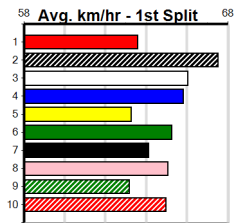

WANNON PARK BINGO WEDNESDAY'S

Distance: 390m, Race Type: Grade 5, Total Prizemoney: $2,925
1st: $1,950, 2nd: $600, 3rd: $300, 4th: $75

11

9:20PM

(VIC time)

ASTON SHEERAN (2) owns a slick 22.07 PB here and he will find this easier than his most recent racing. ZIPPING POITIER (8) is a nice prospect and he will continue to improve with more racing. BIG SOLOMONA (6) is racing with confidence.

Watchdog Tips:

2

8

6

7

Bet:

Win 2