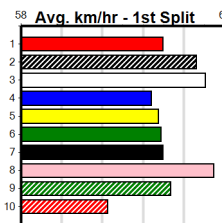

GRV VICBRED SERIES HT1

Distance: 450m, Race Type: Grade 5 Heat, Total Prizemoney: $2,925

1st: $1,950, 2nd: $600, 3rd: $300, 4th: $75

6

7:25PM

(VIC time)

CHEAP RED WINE (7) has ridiculous pace once balanced and he should be off and gone mid race.
ASTON ZINGARA (8) is a nice up and comer and she can follow the favourite across early on. SO
CERTAIN (3) can come out running at times.

Watchdog Tips:

7

8

3

2

Bet:

Win 7