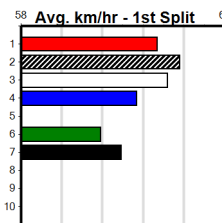

SPORTSBET WE LET THE DOGS OUT

Distance: 450m, Race Type: Maiden, Total Prizemoney: $2,535
1st: $1,680, 2nd: $520, 3rd: $260, 4th: $75

2

5:55PM

(VIC time)

PAW WINCEY (2) was desperately unlucky on debut and she should find this a little easier. BLACK STATESMAN (3) has been placed in three of five to date and he is expected to fire fresh. SUPER SEQUIN (5) is a well bred type.

Watchdog Tips:

2

3

5

8

Bet:

Win 2