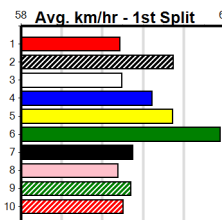

# VALE GEOFF SMOKEY DAWSON

Distance: 450m, Race Type: Mixed 6/7, Total Prizemoney: \$2,925

1st: \$1,950, 2nd: \$600, 3rd: \$300, 4th: \$75

5

7:04PM

(VIC time)

ASTON BREEZE (5) has been huge in her past two runs and she will be carving out time on the arm.  
PAW OSWALD (6) is an impressive type and he can follow the yellow across early on. PAW  
VELDRON (3) will be very strong in the closing stages.