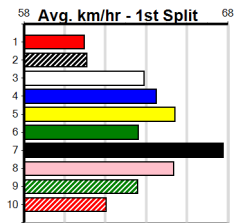

# WARRNAMBOOL FENCING SPECIALISTS

Distance: 390m, Race Type: Grade 7, Total Prizemoney: \$2,925  
 1st: \$1,950, 2nd: \$600, 3rd: \$300, 4th: \$75

3

6:17PM

(VIC time)

CHEMICAL EROSION (7) has been ultra impressive in his two runs to date and he should get a nice cart across early on. PAW LEON (6) was never headed in his Geelong win and he just needs to step on terms. MAKE THE CUT (2) is improving all the time.