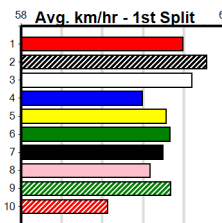

GRV VICBRED SERIES HT2

Distance: 450m, Race Type: Grade 5 Heat, Total Prizemoney: $2,925

1st: $1,950, 2nd: $600, 3rd: $300, 4th: $75

7

7:49PM

(VIC time)

HI THERE FRANK (3) can run the hands off the clock and he will find this easier than his most recent racing. MEAL TICKET (8) has a nice turn of foot and she likes to stay wide in her races. LEKTRA TRIGGER (7) returned to form last time.

Watchdog Tips:

3

8

7

1

Bet:

Win 3