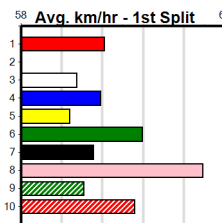

MACEY'S BISTRO

Distance: 390m, Race Type: Maiden, Total Prizemoney: $2,535
1st: $1,680, 2nd: $520, 3rd: $260, 4th: $75

1

5:32PM
(VIC time)

SUNTORY LISA (8) is armed with slick early speed and she is getting stronger with every run. JADED SMILE (1) has been luckless in her two runs to date and she can make amends this time around. ENHANCE THIS (2) is a well bred type

Watchdog Tips: **8** **1** **2** **4** **Bet:** **Box Quinella 1,2,8 ($10 for 333.33%)**