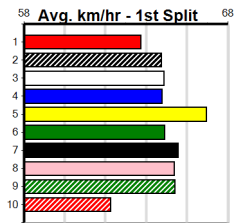

SPORTSBET EVERY DOG HAS ITS DAY

Distance: 390m, Race Type: Grade 5, Total Prizemoney: $2,925
1st: $1,950, 2nd: $600, 3rd: $300, 4th: $75

12

9:41PM

(VIC time)

PAW MARVEL (1) will find this easier than his most recent racing and he is drawn to get all the breaks. STRESS TEST (2) has a good record here and he will be in the firing line from the outset. SHAKA GOES BANG (3) is more than capable.

Watchdog Tips:

1

2

3

7

Bet:

Win 1