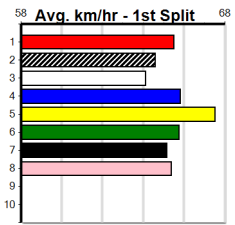

# CASSIGN DESIGN

Distance: 450m, Race Type: Mixed 4/5, Total Prizemoney: \$3,360  
1st: \$2,250, 2nd: \$690, 3rd: \$345, 4th: \$75