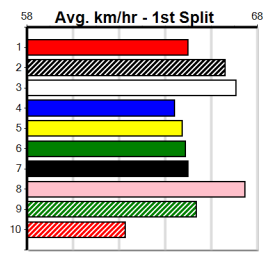

GRV VICBRED SERIES HT1

Distance: 450m, Race Type: Grade 5 Heat, Total Prizemoney: $2,925
1st: $1,950, 2nd: $600, 3rd: $300, 4th: $75

CHEAP RED WINE (7) has ridiculous pace once balanced and he should be off and gone mid race.
ASTON ZINGARA (8) is a nice up and comer and she can follow the favourite across early on. SO
CERTAIN (3) can come out running at times.

Watchdog Tips: 7 8 3 2 Bet: Win 7

DANE MULLANE [5] Capable but prefer out wide, place best $8.00
Owner(s): J Mullane
Winning Distances: < 300m (0) 300 - 399m (1) 400 - 499m (5) 500 - 599m (0) 600 - 699m (0) > 700m (0)
Box History table and Prize Best Starts table included.

ASTON ZOOM [5] Good muster, placed in both runs here, respect $7.50
Owner(s): R Borda
Winning Distances: < 300m (0) 300 - 399m (7) 400 - 499m (2) 500 - 599m (0) 600 - 699m (0) > 700m (0)
Box History table and Prize Best Starts table included.

SO CERTAIN [5] Sparingly raced of late, has the engine, threat $8.00
Owner(s): A Rippon
Winning Distances: < 300m (0) 300 - 399m (0) 400 - 499m (8) 500 - 599m (4) 600 - 699m (0) > 700m (0)
Box History table and Prize Best Starts table included.

ANNA YOU PEST [5] Front runner, too much pace inside and out $26.00
Owner(s): G Hunt
Winning Distances: < 300m (0) 300 - 399m (7) 400 - 499m (3) 500 - 599m (0) 600 - 699m (0) > 700m (0)
Box History table and Prize Best Starts table included.

NICE ONE TOM [5] Another who needs to lead, prefer to watch $21.00
Owner(s): B Fulton
Winning Distances: < 300m (0) 300 - 399m (2) 400 - 499m (3) 500 - 599m (0) 600 - 699m (0) > 700m (0)
Box History table and Prize Best Starts table included.