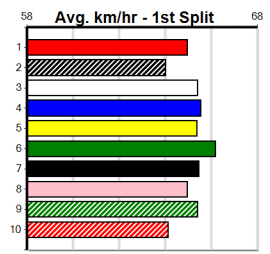

WOOD MOTORCYCLE & MOWER

Distance: 390m, Race Type: Mixed 4/5, Total Prizemoney: $3,360
1st: $2,250, 2nd: $690, 3rd: $345, 4th: $75

IDRON BALE (1) sizzled in a trial here recently and he is drawn to make every post a winner.
ASTON ARETHA (3) was never headed in her 25.50 Shepparton win and she will keep the pressure on from the outset. SEATS TWO (6) is better than her form reads.

Watchdog Tips: 1 3 6 4 Bet: Win 1

Form Box Wgt Dist Track Date Time BON Margin 1st/2nd (Time) PIR Checked Comment W/R Split 1 S/P Grade
IDRON BALE [5] Blks Sizzled in a trial here recently, hard to hold out $2.60
RBD Dog Mar-22 Sire: FERNANDO BALE Dam: IDRIA BALE
Owner(s): FISHOUNDS (SYN), D Fisher, S Fisher
Trainer: Simone Fisher (Lara)

BD Bitch Jan-22 Hit or miss early, needs the breaks, tested $16.00
Sire: KINLOCH BRAE Dam: JUST LOVIN' IT
Owner(s): P Byrne
Trainer: Trevor Steel (Nullawarre)

BEED Bitch Feb-22 Never headed in her Shepparton win, danger $6.00
Sire: BEAST UNLEASHED Dam: FANTASTIC SKYE
Owner(s): R Borda
Trainer: Jonathon Malone (Winslow)

BK Dog Sep-20 Can come out running at times, must respect $7.50
Sire: ASTON DEE BEE Dam: SPRING GLASS
Owner(s): A Gurry
Trainer: Andrea Gurry (Nhill)

F Bitch Sep-21 Good record here but may need it easier $10.00
Sire: HOOKED ON SCOTCH Dam: RADIO SILENT
Owner(s): MORAIINE (SYN), G Judd, S Judd
Trainer: Glenn Judd (Noorat)

1

2

3

4

5