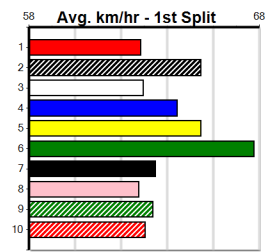

VALE GEOFF SMOKEY DAWSON

Distance: 450m, Race Type: Mixed 6/7, Total Prizemoney: $2,925
1st: $1,950, 2nd: $600, 3rd: $300, 4th: $75

ASTON BREEZE (5) has been huge in her past two runs and she will be carving out time on the arm. PAW OSWALD (6) is an impressive type and he can follow the yellow across early on. PAW VELDRON (3) will be very strong in the closing stages.

Watchdog Tips: 5 6 3 1 Bet: Win 5

MERL'S LAD [6] Prefer out wide but has good muster, respect $4.60
BK Dog Aug-22 Sire: FLYING RICCIARDO Dam: MISS MORRISSET
Owner(s): SPARKIES (SYN), M Evans, R Lia
Trainer: David Geall (Lara)

MISS PATSY [7] Racing well but needs to lead to win, tested $8.00
BK Bitch Jul-22 Sire: FERAL FRANKY Dam: MISS ROXY
Owner(s): D Klemke
Trainer: Dallan Klemke (Lara)

PAW VELDRON (NSW)[7] Powerful type, can find the rail early, threat $10.00
WBD Dog Jul-22 Sire: AUSSIE INFRARED Dam: DYNA PATTY
Owner(s): B Wheeler
Trainer: Mark Delbridge (Balliang)

ROCKING ROXY [7] Improving type but this is harder, prefer others $26.00
BK Bitch Jan-22 Sire: ALLEN DEED Dam: FLO LAVA
Owner(s): K Howard
Trainer: Kurt Howard (Woolsthorpe)

ASTON BREEZE [6] Huge efforts in her past two, hard to hold out $3.40
BK Bitch Aug-22 Sire: ASTON RUPEE Dam: ASTON ZEPHYR
Owner(s): R Borda
Trainer: Benjamin Magri (Avalon)

1

2

3

4

5