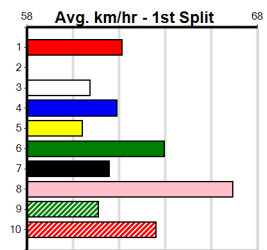

MACEY'S BISTRO

1

5:32PM

(VIC time)

Distance: 390m, Race Type: Maiden, Total Prizemoney: $2,535
1st: $1,680, 2nd: $520, 3rd: $260, 4th: $75

SUNTORY LISA (8) is armed with slick early speed and she is getting stronger with every run.
JADED SMILE (1) has been luckless in her two runs to date and she can make amends this time around.
ENHANCE THIS (2) is a well bred type

Watchdog Tips: **8** **1** **2** **4** **Bet:** Box Quinella 1,2,8 ($10 for 333.33%)

Box History

Form	Box	Wgt	Dist	Track	Date	Time	BON	Margin	1st/2nd (Time)	PIR	Checked	Comment	WR	Split 1	S/P	Grade		
1	JADED SMILE [M] $7.50																	
	No luck to date, can atone, main danger																	
	BK Bitch Jan-23 Sire: BERNARDO Dam: SLINGSHOT GYPSY Trainer: Rebecca Gibbons (Avalon)																	
	Owner(s): J Ferguson																	
	Winning Distances: < 300m (0) 300 - 399m (0) 400 - 499m (0) 500 - 599m (0) 600 - 699m (0) > 700m (0)																	
	Winning Weights:																	
	5th (2) 25.6 400 GEL R1 09-Aug-24 23.62 22.43 9.00L DIVA ERADICATOR (23.00) Q/75 8.86 $6.30 MH																	
	5th (7) 25.8 400 GEL R1 16-Aug-24 23.59 22.20 9.00L FUEL THE FIRE (22.98) M/74 8.90 $14.00 M																	
	Last 3 wins NOT included above																	
	<table border="1"> <caption>Box History</caption> <thead> <tr><th>Bx</th><th>1st</th><th>2nd</th><th>3rd</th><th>4th</th><th>5th</th><th>6th</th><th>7th</th><th>8th</th></tr> </thead> <tbody> <tr><td>1</td><td></td><td></td><td></td><td></td><td></td><td></td><td></td><td></td></tr> <tr><td>2</td><td></td><td></td><td></td><td></td><td>1</td><td></td><td></td><td></td></tr> <tr><td>3</td><td></td><td></td><td></td><td></td><td></td><td></td><td></td><td></td></tr> <tr><td>4</td><td></td><td></td><td></td><td></td><td></td><td></td><td></td><td></td></tr> <tr><td>5</td><td></td><td></td><td></td><td></td><td></td><td></td><td></td><td></td></tr> <tr><td>6</td><td></td><td></td><td></td><td></td><td></td><td></td><td></td><td></td></tr> <tr><td>7</td><td></td><td></td><td></td><td></td><td>1</td><td></td><td></td><td></td></tr> <tr><td>8</td><td></td><td></td><td></td><td></td><td></td><td></td><td></td><td></td></tr> <tr><td>Prize Best</td><td></td><td></td><td></td><td></td><td></td><td>$0.00</td><td></td><td></td></tr> <tr><td>Starts</td><td></td><td></td><td></td><td></td><td></td><td>FSH</td><td></td><td></td></tr> <tr><td>Trk/Dts</td><td></td><td></td><td></td><td></td><td></td><td>2-0-0-0</td><td></td><td></td></tr> <tr><td>APM</td><td></td><td></td><td></td><td></td><td></td><td>0-0-0-0</td><td></td><td></td></tr> </tbody> </table>																	
2	ENHANCE THIS [M] $6.00																	
	Well bred, in capable hands, threat																	
	BEF Bitch Dec-22 Sire: BEAST UNLEASHED Dam: IMMIDENT Trainer: Geoffrey Collins (Wattle Flat)																	
	Owner(s): G Collins																	
	Winning Distances: < 300m (0) 300 - 399m (0) 400 - 499m (0) 500 - 599m (0) 600 - 699m (0) > 700m (0)																	
	Winning Weights:																	
	Last 3 wins NOT included above																	
	<table border="1"> <caption>Box History</caption> <thead> <tr><th>Bx</th><th>1st</th><th>2nd</th><th>3rd</th><th>4th</th><th>5th</th><th>6th</th><th>7th</th><th>8th</th></tr> </thead> <tbody> <tr><td>1</td><td></td><td></td><td></td><td></td><td></td><td></td><td></td><td></td></tr> <tr><td>2</td><td></td><td></td><td></td><td></td><td></td><td></td><td></td><td></td></tr> <tr><td>3</td><td></td><td></td><td></td><td></td><td></td><td></td><td></td><td></td></tr> <tr><td>4</td><td></td><td></td><td></td><td></td><td></td><td></td><td></td><td></td></tr> <tr><td>5</td><td></td><td></td><td></td><td></td><td></td><td></td><td></td><td></td></tr> <tr><td>6</td><td></td><td></td><td></td><td></td><td></td><td></td><td></td><td></td></tr> <tr><td>7</td><td></td><td></td><td></td><td></td><td></td><td></td><td></td><td></td></tr> <tr><td>8</td><td></td><td></td><td></td><td></td><td></td><td></td><td></td><td></td></tr> <tr><td>Prize Best</td><td></td><td></td><td></td><td></td><td></td><td>$0</td><td></td><td></td></tr> <tr><td>Starts</td><td></td><td></td><td></td><td></td><td></td><td>FSH</td><td></td><td></td></tr> <tr><td>Trk/Dts</td><td></td><td></td><td></td><td></td><td></td><td>0-0-0-0</td><td></td><td></td></tr> <tr><td>APM</td><td></td><td></td><td></td><td></td><td></td><td>0-0-0-0</td><td></td><td></td></tr> </tbody> </table>																	
	3	BELAIR BETTY [M] $9.00																
		Placed in two of four, solid muster, place hope																
BK Bitch Nov-22 Sire: ASTON RUPEE Dam: MEPUNGA BELLA Trainer: Trevor Steel (Nullawarre)																		
Owner(s): G Wickham																		
Winning Distances: < 300m (0) 300 - 399m (0) 400 - 499m (0) 500 - 599m (0) 600 - 699m (0) > 700m (0)																		
Winning Weights:																		
2nd (3) 27.6 390 WBL R1 18-Jul-24 22.96 22.07 11.00L ASTON KING (22.21) S/43 9.17 $14.80 M