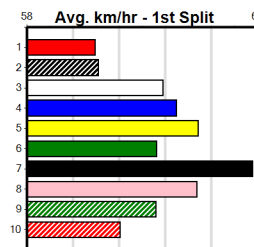

3

6:17PM

(VIC time)

Distance: 390m, Race Type: Grade 7, Total Prizemoney: $2,925
1st: $1,950, 2nd: $600, 3rd: $300, 4th: $75

CHEMICAL EROSION (7) has been ultra impressive in his two runs to date and he should get a nice cart across early on. PAW LEON (6) was never headed in his Geelong win and he just needs to step on terms. MAKE THE CUT (2) is improving all the time.

Watchdog Tips: 7 6 2 1 Bet: Win 7

Horatio Bale [7] Biks. Poor strike rate but has talent, keep safe. $7.50. Owner: L Harris. Sire: JS FLAMIN ACE, Dam: FAITHY BALE. Trainer: Luke Harris (Devon Meadows). Includes race history table and box history.

Make the Cut [7]. Continues to improve, good muster, threat. $5.50. Owner: A Gannell. Sire: FERNANDO BALE, Dam: ALL DOLLED UP. Trainer: Paul Mathieson (Myrningong). Includes race history table and box history.

Big Boy Cooper [7]. Likely to get too far back early, next time. $12.00. Owner: C Capuano. Sire: SH AVATAR, Dam: FAIRYTALE WISH. Trainer: Clint Capuano (Anakie). Includes race history table and box history.

Miss Cherry [7]. Can come out running, place claims if crosses. $7.50. Owner: D Klemke. Sire: FERAL FRANKY, Dam: MISS ROXY. Trainer: Dallan Klemke (Lara). Includes race history table and box history.

Inga Buddy [7]. Needs to lead, may have to work too hard, risky. $10.00. Owner: P Inguanti. Sire: BEAST UNLEASHED, Dam: INGA MIA. Trainer: Mary Inguanti (Camperdown). Includes race history table and box history.