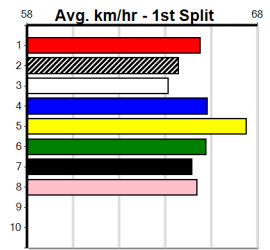

CASSIGN DESIGN

Distance: 450m, Race Type: Mixed 4/5, Total Prizemoney: $3,360
1st: $2,250, 2nd: $690, 3rd: $345, 4th: $75

CHAMPAGNE CUDDLE (5) is armed with an explosive turn of foot and he looks very well graded in this event. TAKUMI BALE (3) is back to his best and he will work into the mix mid race. NINETYMILE WOW (6) has a great strike rate to date

Watchdog Tips: 5 3 6 7 Bet: Trifecta 5/3,6/7,3,6,7 ($10 - 166.67%)

Form Box Wgt Dist Track Date Time BON Margin 1st/2nd (Time) PIR Checked Comment W/R Split 1 S/P Grade

CALL ME ARTIE [4] Good record here but this class may test $10.00
BK Dog Apr-22 Sire: FERAL FRANKY Dam: PUZZLES
Owner(s): Three Trades (SYN), P Tomineck, J Hains
Winning Distances: < 300m (0) 300 - 399m (1) 400 - 499m (4) 500 - 599m (0) 600 - 699m (0) > 700m (0)
Winning Weights: 34.3(1) 34.6(2) 34.9(1) 35.7(1)
1st (2) 34.9 450 WBL R7 20-May-24 25.60 25.57 5.50L SAINT MADIX (25.96) Q/111 . . . SW . . . 6.67 $2.20 6G
7th (2) 34.9 410 HOR R12 28-May-24 23.91 22.94 7.50L CUBAN CIGAR (23.40) M/777 . . . . . 11.01 $11.10 5
7th (2) 34.3 450 BAL R3 19-Jun-24 26.04 25.12 9.00L RIVIA ZORO (25.42) S/657 . . . . . 6.84 $22.00 RW
4th (6) 34.1 390 WBL R11 18-Jul-24 22.68 22.07 9.00L ASTON ZINGARA (22.07) M/44 . . . . . 9.02 $19.70 5
1st (1) 34.3 390 WBL R5 22-Jul-24 22.27 22.22 3.25L FINLEY BALE (22.49) M/11 . . . . . SW . . . 8.73 $2.70 5
1st (2) 34.6 450 WBL R6 01-Aug-24 25.54 25.35 3.75L SAINT JADE (25.80) Q/111 . . . . . . 6.60 $2.60 5
5th (5) 34.9 410 HOR R7 06-Aug-24 23.77 23.13 6.00L SHOW THE MAGIC (23.35) M/43 . . . . . . 10.51 $12.80 X45
8th (8) 34.8 450 WBL R6 15-Aug-24 25.90 25.23 9.00L TORNADO TAHLIA (25.28) S/778 . . . . . . 6.75 $36.90 X45
Last 3 wins NOT included above
1st (8) 35.7 450 WBL R3 08-Jan-24 25.97 25.64 4.00L MIDNIGHT PRESS (26.25) Q/111 . . . . . . 6.60 $2.00 RW
1st (6) 34.6 450 WBL R9 13-May-24 25.81 25.66 1.25L HIS CRACKIN' (25.89) S/632 . . . . . . 6.91 $2.80 7

Trainer: Deb Carr (Miniera)
Box History
Bx 1st 2nd 3rd 4th 5th 6th 7th 8th
1 1 1 1 1 1 1 1
2 2 1 1 1 1 2
3 1 1 1 1 2
4 1 1 1 1 1
5 1 1 1 1 1
6 1 1 1 1 1
7 1 1 1 1 1
8 1 1 1 1 1
Prize Best $7980.00
Starts 25.54(2)-1/8/24
Trk/Dts 24-5-2-3
APM 9-4-1-0 5036