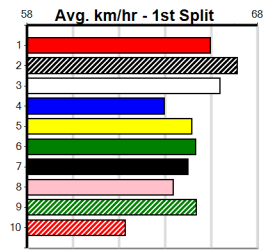

GRV VICBRED SERIES HT2

Distance: 450m, Race Type: Grade 5 Heat, Total Prizemoney: $2,925
1st: $1,950, 2nd: $600, 3rd: $300, 4th: $75

HI THERE FRANK (3) can run the hands off the clock and he will find this easier than his most recent racing. MEAL TICKET (8) has a nice turn of foot and she likes to stay wide in her races. LEKTRA TRIGGER (7) returned to form last time.

Watchdog Tips: 3 8 7 1 Bet: Win 3

Race 1: LIGHTNING PEST [5] Solid record here, draw helps, keep safe $9.00. Includes owner, sire, dam, winning distances, and box history table.

Race 2: ASTON AURELIA [5] Great record but needs to lead to win, place $7.50. Includes owner, sire, dam, winning distances, and box history table.

Race 3: HI THERE FRANK [5] Class edge, can find the top quickly, go close $3.40. Includes owner, sire, dam, winning distances, and box history table.

Race 4: MORaine CHLOE [5] Find this harder than her recent racing, tested $21.00. Includes owner, sire, dam, winning distances, and box history table.

Race 5: DASH OF WHISKY [5] Resuming, big engine when right, place claims $5.00. Includes owner, sire, dam, winning distances, and box history table.