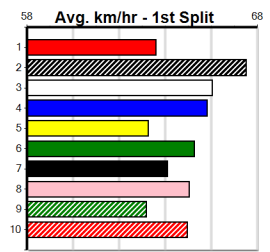

WANNON PARK BINGO WEDNESDAY'S

Distance: 390m, Race Type: Grade 5, Total Prizemoney: $2,925
1st: $1,950, 2nd: $600, 3rd: $300, 4th: $75

ASTON SHEERAN (2) owns a slick 22.07 PB here and he will find this easier than his most recent racing. ZIPPING POITIER (8) is a nice prospect and he will continue to improve with more racing. BIG SOLOMONA (6) is racing with confidence.

Watchdog Tips: 2 8 6 7 Bet: Win 2

Race 1: PATRICE LASS [5] Biks. Good record here, this is harder, prefer others. $14.00. Owner: K Mugavin. Trainer: Kevin Mugavin (Killarney). Includes box history and prize details.

Race 2: ASTON SHEERAN [5]. Drops in class, great turn of foot, go close. $2.80. Owner: R Borda. Trainer: Mark Johnson (Ross Creek). Includes box history and prize details.

Race 3: CORTEZ BALE (NSW)[5]. Back in form but this is harder, prefer to watch. $9.00. Owner: A Gurry. Trainer: Andrea Gurry (Nhill). Includes box history and prize details.

Race 4: INTUITIVE [5]. Talented but prefer out wide, place best. $7.50. Owner: R Mahony. Trainer: Raymond Mahony (Southern Cro). Includes box history and prize details.

Race 5: DESMONDE [5]. Likely to get crowded early on, next time. $10.00. Owner: G Jenkin. Trainer: Michael Bewley (Pentland Hills). Includes box history and prize details.