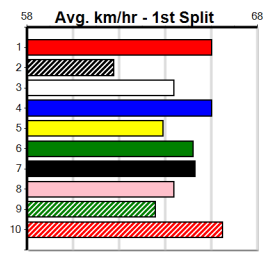

EDWARDS ELECTRICAL

Distance: 390m, Race Type: Grade 5, Total Prizemoney: $2,925
1st: $1,950, 2nd: $600, 3rd: $300, 4th: $75

BRIGHT MOON (3) owns a slick 22.27 PB here and she has the speed to cross and lead throughout. LEKTRA LYANNA (4) was solidly placed two runs back and she will get a nice cart across early on. CHESTER DEEDS (7) can stay wide in his races

Watchdog Tips: 3 4 7 6 Bet: Win 3

LEKTRA LAYLA [5] Placed in two of four here, well drawn, place $7.50
Owner(s): P Lenehan
Winning Distances: < 300m (0) 300 - 399m (0) 400 - 499m (4) 500 - 599m (0) 600 - 699m (0) > 700m (0)
Box History table and Prize Best Starts Trk/Dts APM

SAINT TOMMY [5] Beaten in all seven runs here, look to others $16.00
Owner(s): P Byrne
Winning Distances: < 300m (0) 300 - 399m (0) 400 - 499m (5) 500 - 599m (1) 600 - 699m (0) > 700m (0)
Box History table and Prize Best Starts Trk/Dts APM

BRIGHT MOON (NSW)[5] Quick PB here, can cross and lead, go close $2.80
Owner(s): Green Cloth (SYN), M Augustinus, C Mcleod, J Riddle, M Wishart, J Ferguson
Winning Distances: < 300m (0) 300 - 399m (2) 400 - 499m (4) 500 - 599m (0) 600 - 699m (0) > 700m (0)
Box History table and Prize Best Starts Trk/Dts APM

LEKTRA LYANNA [5] Solid muster, gets a cart across, main danger $4.00
Owner(s): P Lenehan
Winning Distances: < 300m (0) 300 - 399m (0) 400 - 499m (3) 500 - 599m (2) 600 - 699m (0) > 700m (0)
Box History table and Prize Best Starts Trk/Dts APM

LITTLE PRINCE [5] Well down the track in his past eight, tested $21.00
Owner(s): N Cachia
Winning Distances: < 300m (0) 300 - 399m (1) 400 - 499m (4) 500 - 599m (6) 600 - 699m (0) > 700m (0)
Box History table and Prize Best Starts Trk/Dts APM