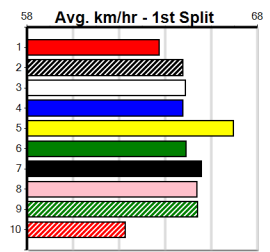

SPORTSBET EVERY DOG HAS ITS DAY

Distance: 390m, Race Type: Grade 5, Total Prizemoney: $2,925
1st: $1,950, 2nd: $600, 3rd: $300, 4th: $75

PAW MARVEL (1) will find this easier than his most recent racing and he is drawn to get all the breaks. STRESS TEST (2) has a good record here and he will be in the firing line from the outset. SHAKA GOES BANG (3) is more than capable.

Watchdog Tips: 1 2 3 7 Bet: Win 1

PAW MARVEL (NSW)[5] Drops in class, has the good draw, yes $3.40
WBK Dog Aug-22 Sire: NEED MY MONEYNOW Dam: FORTUNA BALE
Owner(s): L Harris Trainer: Luke Harris (Devon Meadows)
Winning Distances: < 300m (0) 300 - 399m (0) 400 - 499m (3) 500 - 599m (0) 600 - 699m (0) > 700m (0)
Winning Weights: 29.7(1) 29.8(1) 30.5(1)
4= (1) 30.3 400 WGL R9 18-Jul-24 23.37 22.88 4.00L SWANKY CHIC (23.10) M/75 . . . . 8.81 $10.90 6G
2nd (6) 30.3 390 BAL R10 22-Jul-24 22.64 22.36 2.50L ASTON ADVANCE (22.48) S/22 . . . . 8.74 $2.80 T3-6
1st (7) 30.5 400 WGL R10 25-Jul-24 23.01 23.01 2.25L SUPERIOR MONIQUE (23.16) M/21 . . . . 8.54 $4.80 T3-6
4th (5) 30.0 400 WGL R11 30-Jul-24 23.24 22.45 4.00L BLACK PINK (22.97) S/55 . . . . 8.61 $6.80 5
3rd (3) 29.9 400 WGL R5 06-Aug-24 23.11 22.37 5.50L FLYING GENERAL (22.73) M/44 . . . . 8.47 $15.10 RW
4th (7) 29.9 425 BEN R11 09-Aug-24 24.49 23.88 8.00L PAW ZELINI (23.95) S/655 . . . . 6.74 $30.70 5
5th (4) 30.0 410 HOR R10 13-Aug-24 23.65 23.10 5.00L ZARUDE BALE (23.32) M/77 . . . . 10.67 $11.20 5
4th (3) 30.3 410 HOR R12 19-Aug-24 23.64 22.84 4.50L OPRAH BALE (23.33) M/42 . . . . 10.79 $4.30 5
Last 3 wins NOT included above
1st (7) 29.8 400 GEL R1 25-Jun-24 22.85 22.50 2.25L SAINT RAINE (23.00) M/34 . . . . 8.71 $3.20 M
1st (4) 29.7 400 GEL R10 09-Jul-24 23.11 22.77 0.25L WISDOM BALE (23.12) M/42 . . . . 8.68 $5.80 7

STRESS TEST [5] Good record here, has early speed, danger $4.20
BK Dog Dec-20 Sire: MY REDEEMER Dam: MISS ENERGISER
Owner(s): P Inguanti Trainer: Mary Inguanti (Camperdown)
Winning Distances: < 300m (0) 300 - 399m (8) 400 - 499m (6) 500 - 599m (0) 600 - 699m (0) > 700m (0)
Winning Weights: 30.9(1) 31.0(1) 31.4(2) 31.5(2) 31.7(2) 31.8(1) 31.9(1) 32.0(2) 32.2(2)
5th (4) 32.0 450 WBL R6 27-Jun-24 25.92 25.24 6.50L NIMBLE TOMMY (25.47) Q/222 . . . SW . 6.68 $63.50 5
1st (6) 32.0 450 WBL R6 04-Jul-24 25.62 25.17 3.5L SAINT TAY (25.86) M/211 . . . . 6.63 $14.50 5
6th (4) 31.7 390 WBL R7 11-Jul-24 22.69 21.94 9.00L WHAT HOPE (22.07) M/77 . . . . 8.92 $13.40 X34
6th (4) 31.6 410 HOR R9 21-Jul-24 23.79 23.19 5.00L STAR'S HOPE (23.46) M/75 . . . . 10.70 $34.20 5
7th (3) 31.4 390 WBL R7 25-Jul-24 22.85 22.11 4.50L ANNA YOU PEST (22.55) M/88 . . . . 9.06 $14.50 X34
1st (3) 31.7 390 WBL R7 29-Jul-24 22.38 22.35 0.10L SAINT TAY (22.38) Q/11 . . . . 8.75 $3.20 5
3rd (3) 31.7 390 WBL R12 08-Aug-24 22.55 21.85 2.50L MORAINE NADIA (22.38) M/43 . . . SW . 8.99 $2.60 5
6th (4) 31.4 390 WBL R12 15-Aug-24 22.83 21.75 10.00 TURBO GEORGE (22.14) M/75 . . . . 9.04 $7.40 5
Last 3 wins NOT included above
1st (8) 32.2 390 BAL R11 21-Mar-24 22.47 22.01 0.10L BLUE BALE (22.48) M/33 . . . SW . 8.62 $3.10 5
1st (1) 32.0 450 WBL R8 08-Apr-24 25.54 25.51 2.00L ROUGH BOY BUDDY (25.68) Q/111 . . . . 6.62 $2.70 5
1st (3) 32.2 390 WBL R10 30-May-24 22.26 21.92 0.25L NUMEROUS (22.28) M/22 . . . SW . 8.85 $19.30 5