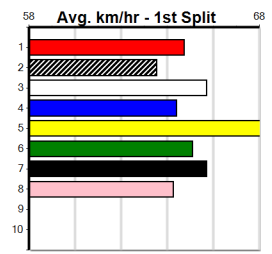

BROAD TREE CARE (2-3 WINS)

Distance: 390m, Race Type: Restricted Win, Total Prizemoney: $2,925
1st: $1,950, 2nd: $600, 3rd: $300, 4th: $75

DRAGONELLE (5) has a great record here to date and she is armed with sizzling early speed.
SODA DUKE (3) was far from disgraced at Ballarat and he will be in the firing line throughout.
AUSSIE ZAC (4) is showing plenty of promise.

Watchdog Tips: **5** **3** **4** **2** **Bet:** **Win 5**

1

COLLINDA PEARL [6] Well drawn, can show early pace, place hope **$10.00**
BK Bitch Dec-21 Sire: AUSSIE INFRARED Dam: SHE'S A COLLINDA Trainer: Jordan Mcquillen (Lara)
Owner(s): S Tyler
Winning Distances: < 300m (0) 300 - 399m (1) 400 - 499m (1) 500 - 599m (0) 600 - 699m (0) > 700m (0)
Winning Weights: 26.8(1) 27.1(1)

Run	Time	Dist	Track	Date	Time	BON	Margin	1st/2nd (Time)	PIR	Checked	Comment	WR	Split 1	S/P	Grade
2nd (8)	27.2	400	WGL	R4	02-May-24	23.12	22.84	3.5L SKY HIGH DREAMS (22.89)	M/11	.	.	.	8.53	$4.90	T3-7
8th (4)	27.2	400	WGL	R9	09-May-24	24.08	23.16	12.00 HOT HAILEY (23.28)	Q/78	.	.	.	8.83	$13.50	7
5th (4)	27.1	400	WGL	R4	13-Jun-24	24.25	22.90	6.00L CERTAIN MAGIC (23.84)	M/56	.	.	.	8.98	$6.50	7
4th (6)	27.1	400	WGL	R9	20-Jun-24	23.27	22.89	3.75L NOTORIOUS BLAZE (23.02)	M/33	.	.	.	8.61	$32.50	T3-7
5th (5)	26.1	390	WBL	R3	22-Jul-24	23.17	22.22	1.00L MANA'S WAY (23.10)	M/14	.	.	.	8.89	$14.60	7
2nd (7)	26.6	390	WBL	R3	05-Aug-24	22.80	22.42	1.5L FINNIS BALE (22.71)	Q/11	.	.	.	8.75	$19.80	7
1st (8)	26.8	390	SHP	R9	08-Aug-24	22.42	22.32	3.00L ONE KNEE NONI (22.62)	M/11	.	.	.	8.54	$18.20	T3-7
2nd (2)	26.5	410	HOR	R10	17-Aug-24	23.74	23.09	2.75L BLOCK A BABE (23.55)	Q/22	.	.	.	10.50	$14.10	6G

Last 3 wins NOT included above

Run	Time	Dist	Track	Date	Time	BON	Margin	1st/2nd (Time)	PIR	Checked	Comment	WR	Split 1	S/P	Grade
1st (5)	27.1	400	WGL	R1	25-Apr-24	23.21	22.52	2.25L MARS BALE (23.35)	Q/11	.	.	.	8.48	$2.60	M

Box History

Bx	1st	2nd	3rd	4th	5th	6th	7th	8th
1	1							
2	1							
3			1				1	
4		2			2	1		1
5	1				1			
6				1				
7		1						
8	1	1				1		

Prize	$4410.00
Best	22.80(7)-5/8/24
Starts	17-2-6-1
Trk/Dts	2-0-1-0
APM	3094

2

TIMMA TURTLE TWO [6] Hit or miss early, good turn of foot, keep safe **$4.60**
F Dog Dec-22 Sire: SENNACHIE Dam: CHERI CLOWNFISH Trainer: Darren Fisher (Lara)
Owner(s): MIDDLE TOTE (SYN), H Bailey, J Aitken
Winning Distances: < 300m (0) 300 - 399m (0) 400 - 499m (2) 500 - 599m (0) 600 - 699m (0) > 700m (0)
Winning Weights: 30.4(2)

Run	Time	Dist	Track	Date	Time	BON	Margin	1st/2nd (Time)	PIR	Checked	Comment	WR	Split 1	S/P	Grade
4th (3)	30.4	425	BEN	R1	28-Jun-24	25.19	23.73	8.00L BOROUGH MAN (24.64)	S/444	.	.	.	6.91	$1.30	M
1st (5)	30.4	425	BEN	R1	05-Jul-24	24.19	23.75	2.75L BAKALI SURPRISE (24.39)	M/111	.	.	.	6.62	$4.10	M
7th (4)	30.3	435	SLE	R3	14-Jul-24	25.98	24.43	22.00 CANYA EXPLODE (24.50)	M/456	.	.	.	5.36	$4.50	7
1st (2)	30.4	425	BEN	R3	19-Jul-24	24.21	23.78	4.00L LIFE'S LESSON (24.48)	M/211	.	.	.	6.62	$7.70	7
3rd (5)	30.4	425	BEN	R9	26-Jul-24	24.26	23.79	2.50L LIFE'S LESSON (24.09)	S/632	.	.	.	6.73	$8.20	X67
5th (7)	30.8	425	BEN	R3	02-Aug-24	24.65	23.70	6.50L LIFE'S LESSON (24.23)	M/755	.	.	.	6.74	$3.30	X67
5th (7)	30.9	450	WBL	R4	08-Aug-24	25.85	25.35	7.00L NACHO PROBLEM (25.39)	M/333	.	.	.	6.88	$4.60	X67H
2nd (1)	30.6	410	HOR	R5	17-Aug-24	23.52	23.09	0.50L PAW LOUIS (23.49)	Q/21	.	.	.	10.30	$4.70	6G

Last 3 wins NOT included above

Bx	1st	2nd	3rd	4th	5th	6th	7th	8th
1		1						
2	1							
3				1				
4							1	
5	1		1					
6								
7					2			
8								

Prize	$4605.00
Best	FSTD
Starts	8-2-1-1
Trk/Dts	0-0-0-0
APM	3864