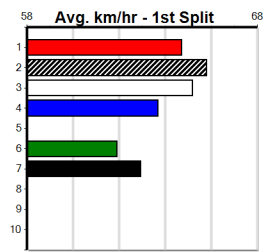

2

5:55PM

(VIC time)

Distance: 450m, Race Type: Maiden, Total Prizemoney: $2,535
1st: $1,680, 2nd: $520, 3rd: $260, 4th: $75

PAW WINCEY (2) was desperately unlucky on debut and she should find this a little easier. BLACK STATESMAN (3) has been placed in three of five to date and he is expected to fire fresh. SUPER SEQUIN (5) is a well bred type.

Watchdog Tips: **2** **3** **5** **8** Bet: Win 2

Form Box	Wgt	Dist	Track	Date	Time	BON	Margin	1st/2nd (Time)	PIR	Checked	Comment	WR	Split 1	S/P	Grade		
1	RING THAT BELLE [M] Steady on debut, needs more time, place best $9.00																
	BK	Bitch	Nov-22		Sire: BELLA INFRARED		Dam: MEPUNGA MOLLY		Trainer: Mark Johnson (Ross Creek)								
	Owner(s): G Farrugia																
	Winning Distances: < 300m (0) 300 - 399m (0) 400 - 499m (0) 500 - 599m (0) 600 - 699m (0) > 700m (0)																
	Winning Weights:																
	6th (8)	26.8	390	WBL	R2	15-Aug-24	23.11	21.75	12.00	MORE WINE PLEASE (22.28)	M/56			8.91	$11.10	M	
	Last 3 wins NOT included above																
	Box History																
	Prize Best Starts Trk/Dts APM																
	2	PAW WINCEY (NSW)[M] Top effort on debut, can clear the red early, yes $2.80															
BK		Bitch	Dec-22		Sire: BERNARDO		Dam: DYNA HARPA		Trainer: Mark Delbridge (Balliang)								
Owner(s): B Wheeler																	
Winning Distances: < 300m (0) 300 - 399m (0) 400 - 499m (0) 500 - 599m (0) 600 - 699m (0) > 700m (0)																	
Winning Weights:																	
2nd (6)		29.3	400	GEL	R1	09-Aug-24	23.14	22.43	2.00L	DIVA ERADICATOR (23.00)	M/32			8.49	$15.50	MH	
5th (1)		29.4	400	GEL	R3	16-Aug-24	23.01	22.20	8.50L	PAW OSWALD (22.43)	M/64			8.71	$12.30	MF	
Last 3 wins NOT included above																	
Box History																	
Prize Best Starts Trk/Dts APM																	
3	BLACK STATESMAN [M] Placed in three of five to date, danger if steps $4.60																
	BK	Dog	Sep-22		Sire: FERAL FRANKY		Dam: LADY PANDORA		Trainer: Dustin Drew (Dennington)								
	Owner(s): A Gurry																
	Winning Distances: < 300m (0) 300 - 399m (0) 400 - 499m (0) 500 - 599m (0) 600 - 699m (0) > 700m (0)																
	Winning Weights:																
	2nd (5)	33.6	410	HOR	R1	04-Jun-24	23.66	22.97	2.50L	PAW LOUIS (23.50)	Q/11			10.49	$7.20	M	
	2nd (3)	33.7	450	WBL	R2	13-Jun-24	25.70	25.20	0.025	DAD'S JAM DONUT (25.69)	Q/111	SW		6.61	$3.40	MH	
	5th (4)	33.3	450	WBL	R3	20-Jun-24	25.86	25.18	4.50L	QUEEN AVENGER (25.56)	M/555			6.90	$11.80	MF	
	2nd (8)	33.1	410	HOR	R1	25-Jun-24	24.10	23.07	4.25L	SULTAN OF SWOON (23.81)	M/43			11.01	$1.70	M	
	5th (8)	32.8	425	BEN	R2	12-Jul-24	24.59	23.86	3.75L	NACHO PROBLEM (24.33)	M/235			6.68	$5.60	MH	
Last 3 wins NOT included above																	
Box History																	
Prize Best Starts Trk/Dts APM																	
4	PAW XENA (NSW)[M] Still learning, has been supported to date, place $10.00																
	BK	Bitch	Dec-22		Sire: BERNARDO		Dam: DYNA HARPA		Trainer: Mark Delbridge (Balliang)								
	Owner(s): B Wheeler																
	Winning Distances: < 300m (0) 300 - 399m (0) 400 - 499m (0) 500 - 599m (0) 600 - 699m (0) > 700m (0)																
	Winning Weights:																
	4th (3)	27.0	400	GEL	R2	09-Aug-24	23.38	22.43	5.50L	CHEMICAL EROSION (23.02)	M/44			8.74	$7.30	MH	
	7th (4)	26.9	400	GEL	R1	16-Aug-24	23.94	22.20	14.00	FUEL THE FIRE (22.98)	M/47	VO		8.78	$4.70	M	
	Last 3 wins NOT included above																
	Box History																
	Prize Best Starts Trk/Dts APM																
5	SUPER SEQUIN [M] Dam has produced some handy types, threat $6.00																
	RF	Bitch	Feb-23		Sire: RAZOR'S EDGE		Dam: SUPER C AZELLE		Trainer: Rosalyn Hume (Wattle Flat)								
	Owner(s): G Collins																
	Winning Distances: < 300m (0) 300 - 399m (0) 400 - 499m (0) 500 - 599m (0) 600 - 699m (0) > 700m (0)																
	Winning Weights:																
	Last 3 wins NOT included above																
	Box History																
	Prize Best Starts Trk/Dts APM