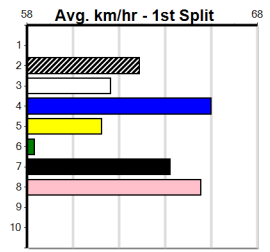

PETREL SOCIAL CLUB

Distance: 460m, Race Type: Maiden, Total Prizemoney: $2,535
1st: $1,680, 2nd: $520, 3rd: $260, 4th: $75

Watchdog Tips: ☐ ☐ ☐ ☐ ☐ Bet: ☐

Form	Box	Wgt	Dist	Track	Date	Time	BON	Margin	1st/2nd (Time)	PIR	Checked	Comment	WR	Split 1	S/P	Grade	
1	GO PIKACHU [M]																
	F Dog Jan-23 Sire: BERNARDO Dam: SLINGSHOT GYPSY																
	Owner(s): J Ferguson Trainer: Daniel Gibbons (Avalon)																
	Winning Distances: < 300m (0) 300 - 399m (0) 400 - 499m (0) 500 - 599m (0) 600 - 699m (0) > 700m (0)																
	Winning Weights:																
	Box History																
	Last 3 wins NOT included above																
	Prize Best Starts Trk/Dts APM																
	Box History																
	Prize Best Starts Trk/Dts APM																

2	ART CADEAUX [M]																
	BD Bitch Nov-22 Sire: FERAL FRANKY Dam: ART NOVEAU																
	Owner(s): CHAMPAGNE PTN (SYN), S Smith, A Langton Trainer: Angela Langton (Anakie)																
	Winning Distances: < 300m (0) 300 - 399m (0) 400 - 499m (0) 500 - 599m (0) 600 - 699m (0) > 700m (0)																
	Winning Weights:																
	Box History																
	Last 3 wins NOT included above																
	Prize Best Starts Trk/Dts APM																
	Box History																
	Prize Best Starts Trk/Dts APM																

3	PAYTON'S BLAZER (NSW)[M]																
	BK Bitch Feb-22 Sire: MEPUNGA BLAZER Dam: GEORGIA ROSE																
	Owner(s): C Verde Trainer: Crystal Verde (Parwan)																
	Winning Distances: < 300m (0) 300 - 399m (0) 400 - 499m (0) 500 - 599m (0) 600 - 699m (0) > 700m (0)																
	Winning Weights:																
	Box History																
	Last 3 wins NOT included above																
	Prize Best Starts Trk/Dts APM																
	Box History																
	Prize Best Starts Trk/Dts APM																

4	CHICKEN FISH [M]																
	BK Dog Aug-22 Sire: ASTON RUPEE Dam: IMMINENT REALITY																
	Owner(s): F Mastropasqua Trainer: Paul Abela (Parwan)																
	Winning Distances: < 300m (0) 300 - 399m (0) 400 - 499m (0) 500 - 599m (0) 600 - 699m (0) > 700m (0)																
	Winning Weights:																
	Box History																
	Last 3 wins NOT included above																
	Prize Best Starts Trk/Dts APM																
	Box History																
	Prize Best Starts Trk/Dts APM																

5	ZERO MONSTER [M]																
	BK Bitch Oct-22 Sire: FERNANDO BALE Dam: FABRIOLA ZERO																
	Owner(s): DAILLY GREYHOUND FARMS (SYN), G Dailly, T Dailly Trainer: Thomas Dailly (Anakie)																
	Winning Distances: < 300m (0) 300 - 399m (0) 400 - 499m (0) 500 - 599m (0) 600 - 699m (0) > 700m (0)																
	Winning Weights:																
	Box History																
	Last 3 wins NOT included above																
	Prize Best Starts Trk/Dts APM																
	Box History																
	Prize Best Starts Trk/Dts APM