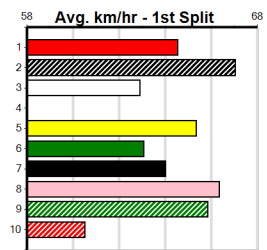

PARKER PUMPS

Distance: 400m, Race Type: Grade 5, Total Prizemoney: $2,925
1st: $1,950, 2nd: $600, 3rd: $300, 4th: $75

Watchdog Tips:

Bet:

Form Box	Wgt	Dist	Track	Date	Time	BON	Margin	1st/2nd (Time)	PIR	Checked	Comment	WR	Split 1	S/P	Grade

HIBIKI BLUE [5]
BE Bitch Jul-22 Sire: FERAL FRANKY Dam: MIYAZAKI
Owner(s): A Lie
Winning Distances: < 300m (0) 300 - 399m (0) 400 - 499m (0) 500 - 599m (3) 600 - 699m (0) > 700m (0)
Winning Weights: 23.6(1) 23.7(1) 23.8(1)

1st (8)	23.8	500	BEN	R7	19-Jun-24	28.47	28.21	2.50L SMOKIN' GRACIE (28.64)	M/422	.	.	.	6.72	$2.60	T3-RW
1st (2)	23.7	525	MEP	R10	26-Jun-24	30.50	30.08	1.00L XISAN BALE (30.56)	Q/1322	.	.	.	5.12	$5.10	X67
5th (6)	23.8	525	MEP	R7	03-Jul-24	30.89	29.83	7.00L DAINTREE DAZZLER (30.41)	M/6875	.	.	.	5.30	$19.80	5H
2nd (1)	24.3	525	MEP	R5	17-Jul-24	30.54	29.78	3.5L SIR VALENTINO (30.31)	Q/1122	.	.	.	5.13	$3.50	5
5th (6)	24.3	525	MEP	R2	24-Jul-24	31.23	30.11	11.00L PUNCHY (30.50)	M/3665	.	.	.	5.26	$4.40	RW
6th (2)	24.1	525	MEP	R9	31-Jul-24	30.88	29.92	13.00L BUN STORM (30.00)	M/8777	.	.	.	5.49	$22.00	5H
2nd (6)	24.2	525	MEP	R8	07-Aug-24	31.32	29.93	13.00L FORBES SUPREME (30.42)	M/5764	.	.	.	5.20	$4.50	T3-5
7th (5)	24.3	500	BEN	R8	14-Aug-24	28.71	28.07	6.50L FRYPAN LOMAR (28.26)	M/887	.	.	.	6.90	$3.10	T3-5

Last 3 wins NOT included above

1st (1)	23.6	525	MEP	R1	10-Apr-24	30.47	29.82	2.00L BLUE KERMARO (30.60)	Q/1111	.	.	.	5.19	$2.10	MH

Trainer: Jason Sharp (Lara)

Box History

Bx	1st	2nd	3rd	4th	5th	6th	7th	8th
1	1	1						
2	1					1		
3		2			1			
4							1	
5					1	1	1	
6		1			2			
7							1	
8	1							1

Prize Best Starts Trk/Dts APM: $7940.00 FSTD 17-3-4-0 0-0-0-0 5126

CAPTAIN ALICE (SA)[5]
BK Bitch Sep-22 Sire: FERAL FRANKY Dam: SWEET ON ME
Owner(s): The Nineofus (SYN), D Peckham, G Siney, B Schurgott, G Sterzl
Winning Distances: < 300m (0) 300 - 399m (0) 400 - 499m (2) 500 - 599m (1) 600 - 699m (0) > 700m (0)
Winning Weights: 26.4(1) 26.6(1) 27.0(1)

6th (5)	25.9	525	MEP	R4	19-Jun-24	31.00	30.06	12.00L JAYA BALE (30.21)	M/3444	.	.	.	5.17	$5.80	X67H
3rd (8)	25.8	525	MEP	R9	26-Jun-24	30.83	30.08	5.50L MAD KEV (30.46)	S/3333	.	.	.	5.28	$2.80	7
2nd (7)	25.6	525	MEP	R2	03-Jul-24	30.43	29.83	0.50L WHITE OWL (30.40)	M/1111	.	.	.	5.10	$3.30	7
5th (5)	25.9	525	MEP	R10	10-Jul-24	30.77	30.00	5.00L QUEEN AVENGER (30.43)	M/3222	.	.	.	5.19	$4.50	X67H
1st (7)	26.4	400	GEL	R10	16-Jul-24	22.53	22.53	4.00L FAST LEGS (22.81)	M/11	.	.	.	8.44	$1.90	7
7th (6)	26.4	400	GEL	R10	16-Jul-24	23.27	22.39	11.00L ASTON ZINGARA (22.54)	M/35	.	.	.	8.60	$2.90	RW
2nd (3)	26.3	400	GEL	R10	02-Aug-24	22.85	22.54	0.75L SIN CITY MARV (22.80)	M/12	.	.	.	8.47	$2.90	X67
1st (4)	26.6	400	GEL	R10	16-Aug-24	22.40	22.20	9.50L BLACKPOOL RANGER	Q/11	.	.	.	8.27	$1.90	X67

Last 3 wins NOT included above

1st (8)	27.0	525	MEP	R1	08-May-24	30.37	29.86	0.75L HOLDEN BALE (30.41)	M/1111	.	SW	.	5.07	$13.40	MH

Trainer: Brendan Pursell (Lara)

Box History

Bx	1st	2nd	3rd	4th	5th	6th	7th	8th
1								
2		1						
3		1						
4	1							
5					1	1		
6								1
7	1	1						
8	1		1					

Prize Best Starts Trk/Dts APM: $7175.00 22.40(4)-16/8/24 10-3-3-1 4-2-1-0 5732