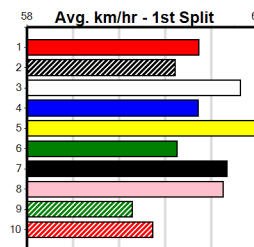

NP ELECTRICAL

Distance: 400m, Race Type: Mixed 4/5, Total Prizemoney: $3,360
1st: $2,250, 2nd: $690, 3rd: $345, 4th: $75

Watchdog Tips:

Bet:

Form	Box	Wgt	Dist	Track	Date	Time	BON	Margin	1st/2nd (Time)	PIR	Checked	Comment	WR	Split 1	S/P	Grade

DR. FALKOR [5]

BEF Dog Apr-20 Sire: BERNARDO Dam: DR. DAWN
Owner(s): DOCTORS KENNELS (SYN), J McMahon, J Gill
Trainer: Robert Tartaglia (Newcomb)
Winning Distances: < 300m (0) 300 - 399m (4) 400 - 499m (14) 500 - 599m (3) 600 - 699m (0) > 700m (0)
Winning Weights: 37.0(1) 37.1(1) 37.2(1) 37.7(1) 37.8(1) 37.9(1) 38.3(7) 38.4(1) 38.5(2) 38.8(3) 38.9(1) 39.0(1)

Bx	1st	2nd	3rd	4th	5th	6th	7th	8th
1	3	2	2	2	1	1	1	4
2	3	2	2	1	1	1		
3	3	2	2	3			1	
4			2	2	1	1		
5					3			
6	5	2	2	1			1	1
7	3	2	2	1	1	1	1	1
8	4	4						1

Last 3 wins NOT included above

1st (6)	38.3	525	MEP	R7	27-Mar-24	30.32	29.96	0.10L	WHITE CREST (30.32)	M/3211		SW		5.17	$6.40	5H
1st (8)	38.3	450	TRA	R11	12-Apr-24	24.97	24.76	3.25L	BIG TIMBER (25.19)	M/111				6.64	$1.30	5H
1st (2)	38.3	400	GEL	R12	21-Jun-24	22.41	22.41	6.50L	TIGER TIME (22.84)	M/11				8.38	$3.00	VET

Prize Best Starts Trk/Dts APM
$89350.00
22.41(2)-21/6/24
75-21-12-12
3-1-1-0
18102

ZORBAS BALE (NSW)[5]

DKDB Dog Apr-22 Sire: CHRISTO BALE Dam: DYNA ROMY
Owner(s): B Wheeler
Trainer: Correy Grenfell (Anakie)
Winning Distances: < 300m (0) 300 - 399m (1) 400 - 499m (4) 500 - 599m (2) 600 - 699m (0) > 700m (0)
Winning Weights: 33.7(1) 34.2(3) 34.4(1) 35.4(2)

Bx	1st	2nd	3rd	4th	5th	6th	7th	8th
1		2	1	2	2			
2	2				1			
3	1							
4					3	1		
5	2				1			
6		2				1	1	
7						1	1	
8	3							1

Last 3 wins NOT included above

1st (5)	34.2	525	MEP	R10	13-Mar-24	30.59	30.03	2.50L	MIDNIGHT MASS (30.75)	M/1111				5.22	$4.20	7
1st (5)	35.4	450	BAL	R9	29-Apr-24	25.65	25.50	1.5L	ABLETT FLYER (25.76)	M/311				6.70	$2.40	T3-RW
1st (2)	35.4	515	SAP	R12	13-May-24	30.04	29.81	0.50L	DREAM ON ALLAN (30.07)	M/2111				5.20	$1.40	5

Prize Best Starts Trk/Dts APM
$17630.00
22.86(1)-19/2/24
28-7-5-1
2-0-0-1
11594

AT MY COMMAND (QLD)[5]

DKBD Bitch Dec-21 Sire: WHISKEY RIOT Dam: FLYING SEPTEMBER
Owner(s): Three Gunners (SYN), M Vincent, P Rantucci, M Harrop
Trainer: Anthony Azzopardi (Rowsley)
Winning Distances: < 300m (0) 300 - 399m (7) 400 - 499m (1) 500 - 599m (1) 600 - 699m (0) > 700m (0)
Winning Weights: 24.2(1) 24.3(1) 24.4(1) 25.0(2) 25.1(1) 25.3(1) 26.1(2)

Bx	1st	2nd	3rd	4th	5th	6th	7th	8th
1	1	1						
2	1					1		1
3			1					
4	3	1		1				
5	1				1			
6	1							
7	1							1
8	2		1					1

Last 3 wins NOT included above

1st (8)	24.4	520	BGC	R1	05-Oct-23	30.08	29.67	6.50L	PARTY MODE (30.52)	11	11			5.44	$5.50	NNP
1st (5)	25.1	395	BGC	R5	20-Dec-23	22.78	22.49	0.75L	LOGAN ALPHA (22.84)	2	2			10.51	$6.00	5
1st (7)	25.0	331	BGC	R10	24-Dec-23	18.91	18.91	9.00L	SLAP HAPPY CHAP (19.54)	1	1			7.14	$2.80	5H

Prize Best Starts Trk/Dts APM
$26395.00
22.84(8)-5/7/24
18-9-1-2
1-0-0-1
8906