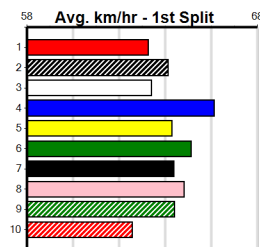

THIRSTY THURSDAY RAFFLES

Distance: 400m, Race Type: Grade 5, Total Prizemoney: $2,925
1st: $1,950, 2nd: $600, 3rd: $300, 4th: $75

Watchdog Tips:

Bet:

Table with columns: Form Box, Wgt, Dist, Track, Date, Time, BON, Margin, 1st/2nd (Time), PIR, Checked, Comment, W/R, Split 1, S/P, Grade

EL CAZADOR [5]
BK Dog Oct-18 Sire: AUSSIE INFRARED Dam: SACHI
Owner(s): T Deglaitis Trainer: Tracey Deglaitis (Moolap)
Winning Distances: < 300m (0) 300 - 399m (0) 400 - 499m (9) 500 - 599m (7) 600 - 699m (1) > 700m (0)
Winning Weights: 32.2(1) 32.3(3) 32.4(1) 32.5(2) 32.6(1) 32.8(1) 32.9(4) 33.1(2) 33.2(1) 33.6(1)

FERGUS BALE (NSW)[5]
BK Dog Nov-21 Sire: DYNA VILLA Dam: HADEEL BALE
Owner(s): L Harris Trainer: Luke Harris (Devon Meadows)
Winning Distances: < 300m (0) 300 - 399m (1) 400 - 499m (5) 500 - 599m (0) 600 - 699m (0) > 700m (0)
Winning Weights: 33.9(1) 34.2(1) 34.6(1) 34.9(1) 36.0(2)

NOLAN BALE (NSW)[5]
WBK Dog Oct-21 Sire: NEED MY MONEYNOW Dam: DYNA GERTIE
Owner(s): L Harris Trainer: Tammy Kennedy-harris (Devon M)
Winning Distances: < 300m (0) 300 - 399m (4) 400 - 499m (0) 500 - 599m (0) 600 - 699m (0) > 700m (0)
Winning Weights: 29.5(1) 30.1(1) 30.2(1) 31.6(1)

PATCH YOU LATER [5]
WBE Dog Sep-21 Sire: FERNANDO BALE Dam: MACEY BLUE
Owner(s): C Hughes Trainer: Selwyn Coates (St Albans Park)
Winning Distances: < 300m (0) 300 - 399m (0) 400 - 499m (1) 500 - 599m (5) 600 - 699m (0) > 700m (0)
Winning Weights: 30.1(1) 30.3(1) 30.4(1) 30.6(1) 31.1(1) 31.4(1)

FREE FALLING [5]
RF Dog Feb-21 Sire: BERNARDO Dam: RADIANT ANGEL
Owner(s): C Mackie Trainer: Corey Mackie (Tooradin)
Winning Distances: < 300m (0) 300 - 399m (2) 400 - 499m (5) 500 - 599m (0) 600 - 699m (0) > 700m (0)
Winning Weights: 31.9(1) 32.0(1) 32.2(1) 32.4(2) 32.7(1) 32.8(1)

1

2

3

4

5