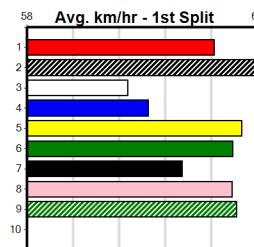

THE PETTY SUNDAY ROAST

Distance: 460m, Race Type: Mixed 4/5, Total Prizemoney: $3,360
1st: $2,250, 2nd: $690, 3rd: $345, 4th: $75

Watchdog Tips:

Bet:

Form Box	Wgt	Dist	Track	Date	Time	BOB	Margin	1st/2nd (Time)	PIR	Checked	Comment	WR	Split 1	S/P	Grade

1 BLUE KERMARO (NSW)[5]

BE Dog Apr-22 Sire: BARCIA BALE Dam: KERMARO Trainer: Joshua Formosa (Anakie)

Owner(s): B Peart
Winning Distances: < 300m (0) 300 - 399m (0) 400 - 499m (1) 500 - 599m (4) 600 - 699m (0) > 700m (0)
Winning Weights: 32.3(1) 32.6(3) 32.8(1)

1st (1)	32.3	525	MEA	R1	25-May-24	29.89	29.89	6.50L MITZI ROCKS (30.34)	Q/1111	.	SW	.	5.15	$1.50	7
1st (4)	32.6	525	MEA	R2	01-Jun-24	29.83	29.79	6.50L KIPTUM (30.27)	Q/1111	.	.	.	5.15	$1.80	6G
1st (3)	32.8	525	MEA	R10	08-Jun-24	29.95	29.80	1.75L DUNDEE REBEL (30.07)	M/2111	.	SW	.	5.18	$2.00	5
1st (8)	32.6	450	SHP	R7	17-Jun-24	25.27	25.17	0.75L ASTON GAGA (25.32)	M/322	.	SW	.	6.59	$1.60	RWH
3rd (6)	32.2	525	MEA	R2	22-Jun-24	30.48	29.65	2.75L ASTON GAGA (30.30)	M/4664	.	.	.	5.15	$2.70	RWF
6th (7)	32.4	515	SAN	R9	27-Jun-24	30.04	29.21	8.00L DR. ASHER (29.50)	M/8676	.	.	.	5.22	$4.10	5
5th (7)	32.5	515	SAN	R10	04-Jul-24	30.00	29.18	2.00L SHAYNA BALE (29.87)	M/2555	.	.	.	5.13	$11.00	5
6th (1)	33.1	525	MEA	R6	13-Jul-24	30.56	29.89	9.50L VINCENT BALE (29.91)	M/2776	.	.	.	5.15	$3.80	SH

Last 3 wins NOT included above

1st (1)	32.6	525	MEA	R1	20-Apr-24	29.93	29.87	7.00L WHISKY TRIP (30.40)	Q/2111	.	SW	.	5.11	$14.30	MF

Prize Best Starts Trk/Dts APM: $32400.00 FSH 17-5-3-4 0-0-0-0 17810

2 MY MAGIC MAN (TAS)[5]

BD Dog Nov-21 Sire: SUPERIOR PANAMA Dam: MRS. WATERS Trainer: Brooke Ennis (Avalon)

Owner(s): P Ryan
Winning Distances: < 300m (0) 300 - 399m (6) 400 - 499m (5) 500 - 599m (1) 600 - 699m (0) > 700m (0)
Winning Weights: 35.3(1) 35.4(1) 35.6(1) 35.8(1) 35.9(2) 36.1(1) 36.4(1) 36.5(1) 36.8(1) 37.1(1) 37.2(1)

8th (4)	36.0	525	MEA	R10	24-Feb-24	30.43	29.71	11.00 TIM ZOO (29.71)	M/5444	.	.	.	5.12	$18.50	GRP1
1st (7)	36.5	300	HVL	R10	13-Mar-24	16.41	16.41	2.50L DR. ASHER (16.59)	M/1	.	SW	.	3.90	$2.70	S
6th (7)	36.8	300	HVL	R7	17-Mar-24	16.43	16.24	2.75L DESTRUCTIVELY (16.24)	M/3	.	.	.	3.87	$4.20	S
1= (1)	36.8	400	GEL	R11	19-Apr-24	22.37	22.37	0.75L DESCRIPTION/MY MAGIC	Q/11	.	.	.	8.32	$4.00	FFA
8th (2)	36.5	450	WBL	R9	25-Apr-24	25.72	24.87	11.00 BERNIE BURROW (24.98)	M/688	.	VO	.	6.65	$4.70	SH
1st (4)	37.2	300	HVL	R4	28-Jul-24	16.84	16.72	0.25L BLACK NOISE (16.86)	M/1	.	.	.	3.96	$1.60	FFA
1st (6)	37.1	350	HVL	R12	04-Aug-24	19.10	18.94	1.5L SPOT FOX (19.20)	M/3	.	SW	.	6.50	$3.90	SH
8th (6)	37.2	350	HVL	R10	11-Aug-24	19.41	19.01	6.00L ZIPPING GRILLIS (19.01)	M/8	.	.	.	6.76	$4.10	SF

Last 3 wins NOT included above

1st (4)	35.9	350	HVL	R5	05-Nov-23	19.14	19.05	1.00L SIT AND STEER (19.20)	M/1	.	SW	.	6.46	$3.30	SH
1st (4)	35.8	390	SHP	R4	27-Nov-23	22.11	21.86	2.50L MAJOR PHANTOM (22.28)	M/22	.	.	.	8.44	$1.30	5
1st (7)	36.4	525	MEA	R8	17-Feb-24	30.01	29.53	0.75L SCHILLACI (30.06)	M/1111	.	SW	.	5.05	$10.90	SSF

Prize Best Starts Trk/Dts APM: $51150.00 FSTD 26-12-4-4 0-0-0-0 13046