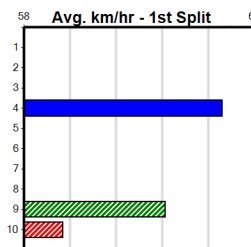

SPORTSBET SAME RACE MULTI

Distance: 400m, Race Type: Maiden, Total Prizemoney: $2,535
1st: $1,680, 2nd: $520, 3rd: $260, 4th: $75

Watchdog Tips: ☐ ☐ ☐ ☐ ☐ **Bet:**

Form	Box	Wgt	Dist	Track	Date	Time	BON	Margin	1st/2nd (Time)	PIR	Checked	Comment	WR	Split 1	S/P	Grade

1

ASSAULT STRIKE [M]
BK Dog May-22 Sire: LK'S CRUSHN IT Dam: MISS BOOMING
Owner(s): S Arter Trainer: Geoff Smith (Mill Park)
Winning Distances: < 300m (0) 300 - 399m (0) 400 - 499m (0) 500 - 599m (0) 600 - 699m (0) > 700m (0)
Winning Weights:

Bx	1st	2nd	3rd	4th	5th	6th	7th	8th
1								
2								
3								
4								
5								
6								
7								
8								

Last 3 wins NOT included above

Prize Best							$0
Starts							FSH
Trk/Dts							0-0-0-0
APM							0-0-0-0
							0

2

CRYPTO WARRIOR [M]
BK Bitch Sep-22 Sire: ASTON RUPEE Dam: PRINCESS LACE
Owner(s): Crypto Syndicate (SYN), B De rozario, M Brigham Trainer: Brendan De rozario (Cranbourne)
Winning Distances: < 300m (0) 300 - 399m (0) 400 - 499m (0) 500 - 599m (0) 600 - 699m (0) > 700m (0)
Winning Weights:

Bx	1st	2nd	3rd	4th	5th	6th	7th	8th
1								
2								
3								
4								
5								
6								
7								
8								

Last 3 wins NOT included above

Prize Best							$0
Starts							FSH
Trk/Dts							0-0-0-0
APM							0-0-0-0
							0

3

CHRISTA'S GIRL [M]
BK Bitch Oct-22 Sire: PLAYLIST Dam: VALLEY REAPER
Owner(s): L Cardillo Trainer: Dallan Klemke (Lara)
Winning Distances: < 300m (0) 300 - 399m (0) 400 - 499m (0) 500 - 599m (0) 600 - 699m (0) > 700m (0)
Winning Weights:

Bx	1st	2nd	3rd	4th	5th	6th	7th	8th
1								
2								
3								
4								
5								
6								
7								
8								

Last 3 wins NOT included above

Prize Best							$0.00
Starts							FSH
Trk/Dts							0-0-0-0
APM							0-0-0-0
							0

4

BIG REVEAL [M]
BK Dog Jan-23 Sire: BEAST UNLEASHED Dam: VEGAS TICKET
Owner(s): P Brown Trainer: Paul Brown (Burramine)
Winning Distances: < 300m (0) 300 - 399m (0) 400 - 499m (0) 500 - 599m (0) 600 - 699m (0) > 700m (0)
Winning Weights:

3rd (2)	30.1	400	WGL	R1	26-Jul-24	23.20	22.65	8.00L BOOKER MAN (22.65)	M/53		8.56	$3.70 M
2nd (5)	29.9	390	SHP	R1	05-Aug-24	22.18	22.08	1.5L NOTHING WRONG (22.08)	M/11	SW	8.43	$1.80 M
2nd (5)	30.3	390	SHP	R1	12-Aug-24	22.21	22.05	2.25L OUR REGARDS (22.05)	M/22		8.52	$1.30 M

Bx	1st	2nd	3rd	4th	5th	6th	7th	8th
1								
2								
3			1					
4								
5			2					
6								
7								
8								

Last 3 wins NOT included above

Prize Best							$1300.00
Starts							FSH
Trk/Dts							3-0-2-1
APM							0-0-0-0
							1300

5

PRETTY GOLDIE [M]
RF Bitch Feb-23 Sire: ASTON FASTNET Dam: PRETTY MUCH
Owner(s): K Iles Trainer: Kelvin Iles (Longwarry)
Winning Distances: < 300m (0) 300 - 399m (0) 400 - 499m (0) 500 - 599m (0) 600 - 699m (0) > 700m (0)
Winning Weights:

Bx	1st	2nd	3rd	4th	5th	6th	7th	8th
1								
2								
3								
4								
5								
6								
7								
8								

Last 3 wins NOT included above

Prize Best							$0.00
Starts							FSH
Trk/Dts							0-0-0-0
APM							0-0-0-0
							0