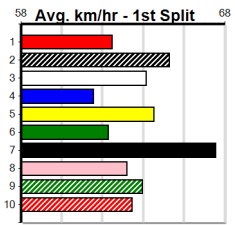

Healesville

SPORTSBET MAKE IT A MULTI

Distance: 300m, Race Type: Tier 3 - Maiden, Total Prizemoney: $1,530
1st: $1,000, 2nd: $320, 3rd: $160, 4th: $50

1

11:08AM
(VIC time)

Watchdog Tips: **0 0 0 0** Bet: **0**