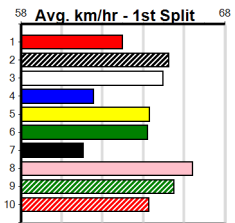

GREYHOUND ADOPTION PROGRAM

Distance: 300m, Race Type: Tier 3 - Grade 7, Total Prizemoney: $1,530
1st: $1,000, 2nd: $320, 3rd: $160, 4th: $50

2

11:23AM

(VIC time)

Watchdog Tips:

0 0 0 0

Bet: