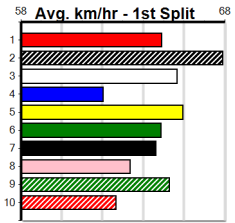

3

11:40AM
(VIC time)

Watchdog Tips: **0 0 0 0** Bet: **0**