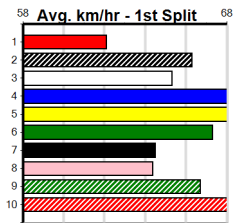

OUTER EAST FOOTBALL NETBALL COMP

Distance: 350m, Race Type: Grade 5 T3, Total Prizemoney: $1,530
1st: $1,000, 2nd: $320, 3rd: $160, 4th: $50

5

12:25PM

(VIC time)

Watchdog Tips: 0 0 0 0 **Bet:** .