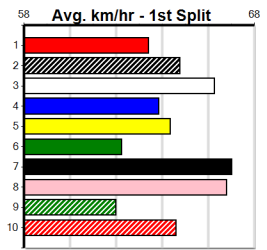

PITSTOP MOWER REPAIRS

Distance: 350m, Race Type: Tier 3 - Grade 7, Total Prizemoney: $1,530
1st: $1,000, 2nd: $320, 3rd: $160, 4th: $50

Watchdog Tips:

Bet:

Table with columns: Form Box, Wgt, Dist, Track, Date, Time, BON, Margin, 1st/2nd (Time), PIR, Checked, Comment, W/R, Split 1, S/P, Grade

Profile for DONATELLO ZEAL [7]. Includes dog details, sire (SUPERIOR PANAMA), dam (ZEAL SENSATION), owner (M Tabb, S Tabb), winning distances, weights, and a box history table.

Profile for BALDO [7]. Includes dog details, sire (BARCIA BALE), dam (CHIQUITA LASS), owner (M Collyer), winning distances, weights, and a box history table.

Profile for CALAMITY KAIT [7]. Includes bitch details, sire (ASTON DEE BEE), dam (ACOUSTIC LEE), owner (J Accurso), winning distances, weights, and a box history table.

Profile for PAW JULIA (NSW)[7]. Includes bitch details, sire (JS FLAMIN ACE), dam (DYNA ADRIA), owner (B Wheeler), winning distances, weights, and a box history table.

Profile for EWING [7]. Includes dog details, sire (FERNANDO BALE), dam (COSMIC SPARKLE), owner (S Hetherton), winning distances, weights, and a box history table.

1

2

3

4

5