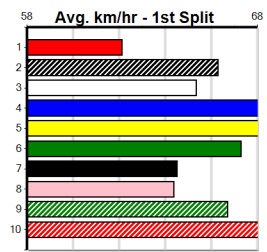

OUTER EAST FOOTBALL NETBALL COMP

Distance: 350m, Race Type: Grade 5 T3, Total Prizemoney: $1,530
1st: $1,000, 2nd: $320, 3rd: $160, 4th: $50

Watchdog Tips:

Bet:

Table with columns: Form Box, Wgt, Dist, Track, Date, Time, BON, Margin, 1st/2nd (Time), PIR, Checked, Comment, WR, Split 1, S/P, Grade

RAPIDFIRE SERENA [5]
BK Bitch Jan-21 Sire: BARCIA BALE Dam: WYNBURN LUCIFER
Owner(s): Just for us (SYN), B Hare, C Allen
Trainer: Claire Allen (Greendale)
Winning Distances: < 300m (0) 300 - 399m (2) 400 - 499m (6) 500 - 599m (1) 600 - 699m (0) > 700m (0)
Winning Weights: 32.7(1) 33.4(1) 33.7(2) 33.8(2) 34.1(1) 34.3(1) 34.7(1)
Box History table and Prize Best Starts table included.

MYALL MANNERED [5]
RF Dog Feb-21 Sire: ORSON ALLEN Dam: SPOT ON CINTA
Owner(s): P Vogelzang
Trainer: Phillip Vogelzang (Mansfield)
Winning Distances: < 300m (0) 300 - 399m (1) 400 - 499m (1) 500 - 599m (3) 600 - 699m (0) > 700m (0)
Winning Weights: 32.4(1) 32.7(1) 32.8(1) 32.9(1) 33.1(1)
Box History table and Prize Best Starts table included.

DOWN SOUTH GIRL [5]
BD Bitch Mar-22 Sire: TOMMY SHELBY Dam: LITTLE ZOE
Owner(s): S Negrello
Trainer: Jack Clarke (Creswick)
Winning Distances: < 300m (0) 300 - 399m (3) 400 - 499m (0) 500 - 599m (0) 600 - 699m (0) > 700m (0)
Winning Weights: 25.8(1) 26.6(1) 26.9(1)
Box History table and Prize Best Starts table included.

CASHED OUT (TAS)[5]
BK Bitch Jun-21 Sire: EL GRAND SENOR Dam: JUST BROWSING
Owner(s): R Brittain
Trainer: Grant Walker (Warragul)
Winning Distances: < 300m (0) 300 - 399m (4) 400 - 499m (0) 500 - 599m (0) 600 - 699m (0) > 700m (0)
Winning Weights: 29.3(3) 30.4(1)
Box History table and Prize Best Starts table included.

PERFECT SAL [5]
BK Dog Nov-20 Sire: ASTON DEE BEE Dam: PERFECT MADISON
Owner(s): T Salpigtidis
Trainer: Tony Salpigtidis (Plenty)
Winning Distances: < 300m (0) 300 - 399m (14) 400 - 499m (1) 500 - 599m (0) 600 - 699m (0) > 700m (0)
Winning Weights: 31.3(1) 31.5(1) 31.6(1) 31.7(2) 32.0(1) 32.1(2) 32.5(1) 32.7(2) 32.8(2) 33.1(1) 33.3(1)
Box History table and Prize Best Starts table included.

1

2

3

4

5