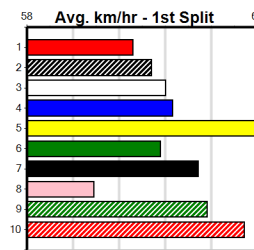

Distance: 300m, Race Type: Tier 3 - Grade 6, Total Prizemoney: $1,530
1st: $1,000, 2nd: $320, 3rd: $160, 4th: $50

Watchdog Tips:

Bet:

Table with columns: Form Box, Wgt, Dist, Track, Date, Time, BON, Margin, 1st/2nd (Time), PIR, Checked, Comment, WR, Split 1, S/P, Grade

WHISPER PIE [6]
BD Bitch Mar-22
Sire: GOOD ODDS HARADA Dam: WHITNEY SHOWGIR
Trainer: Frank Toth (Pakenham)
Winning Distances: < 300m (0) 300 - 399m (2) 400 - 499m (0) 500 - 599m (0) 600 - 699m (0) > 700m (0)
Winning Weights: 27.0(1) 28.2(1)
2nd (4) 29.0 300 HVL R9 18-Jul-24 17.21 16.95 2.00L LITTLE WHIP (17.08) M/5 . . . . 4.06 $21.50 T3-6
3rd (6) 29.3 300 HVL R9 23-Jul-24 17.24 16.72 3.25L DOWN SOUTH GIRL (17.01) M/5 . . . . 4.13 $8.10 T3-RW
4th (3) 29.0 300 HVL R10 26-Jul-24 17.09 16.76 3.75L HEAD HUNTER (16.83) M/6 . . . . 4.19 $11.80 T3-6
3rd (1) 29.0 300 HVL R11 30-Jul-24 17.27 16.89 5.00L HEAD HUNTER (16.93) S/5 . . . . 4.09 $5.70 T3-6
6th (1) 29.1 300 HVL R3 05-Aug-24 17.34 16.92 4.00L HAVANA MAGIC (17.07) M/7 . . . . 6.87 $6.40 T3-6
4th (1) 29.2 300 HVL R11 12-Aug-24 17.09 16.88 1.25L NO MANNERS (17.00) M/3 . . . . 4.09 $4.00 6G
5th (8) 29.4 300 HVL R10 16-Aug-24 17.24 16.77 5.50L PAW WALDO (16.86) Q/7 . . . . 4.13 $8.60 T3-6
5th (2) 29.4 300 HVL R2 19-Aug-24 17.53 16.86 6.00L PAW WALDO (17.12) M/8 . . . . 4.13 $24.10 T3-6
Last 3 wins NOT included above
1st (8) 28.2 395 TRA R2 19-Feb-24 22.29 22.23 3.5L ZIVA BALE (22.52) M/111 . . . . SW . . 3.81 $2.90 T3-M
1st (3) 27.0 395 TRA R3 18-Mar-24 23.00 22.19 1.00L ANCHOR BELLE (23.06) M/776 . . . . $2.00 T3-7

OUT OF CHARGE [6]
WF Dog Jan-22
Sire: OUT OF RANGE Dam: FURIOUS FLOSS
Trainer: Joseph Abela (Clyde)
Winning Distances: < 300m (0) 300 - 399m (1) 400 - 499m (1) 500 - 599m (0) 600 - 699m (0) > 700m (0)
Winning Weights: 34.1(1) 34.4(1)
2nd (5) 33.8 400 WGL R11 04-Jun-24 23.04 22.82 1.25L INTER ROUGE (22.96) M/22 . . . . 8.56 $2.50 T3-6
2nd (4) 33.9 400 WGL R9 13-Jun-24 23.25 22.90 2.00L FIRST MATE (23.12) M/53 . . . . 8.71 $2.80 6G
5th (5) 33.7 400 WGL R10 20-Jun-24 23.23 22.89 2.25L VALVE BOUNCE (23.08) M/64 . . . . 8.75 $2.50 T3-6
5th (7) 33.5 300 HVL R10 12-Jul-24 17.36 16.68 2.50L DEVIL IN ME (17.20) M/8 . . . . 4.16 $5.50 T3-6
6th (2) 33.2 400 WGL R9 18-Jul-24 23.60 22.88 7.50L SWANKY CHIC (23.10) Q/88 . . . . 8.91 $10.30 6G
3rd (1) 33.0 400 WGL R9 26-Jul-24 23.27 22.65 4.25L MYSTERY BROKER (22.98) M/53 . . . . 8.84 $14.20 X67
3rd (8) 33.4 400 WGL R4 01-Aug-24 23.26 22.88 3.25L KENZIE KID (23.04) M/43 . . . . 8.64 $5.70 6G
4th (5) 33.4 400 WGL R5 06-Aug-24 23.22 22.37 7.00L FLYING GENERAL (22.73) M/86 . . . . 8.68 $55.30 RW
Last 3 wins NOT included above
1st (7) 34.4 300 HVL R2 24-Jan-24 16.87 16.66 2.50L GIVE ME LOVE (17.04) M/1 . . . . 3.97 $3.20 M
1st (1) 34.1 400 WGL R3 25-Apr-24 22.93 22.52 5.50L OUR GLAD (23.30) Q/11 . . . . 8.42 $2.30 7