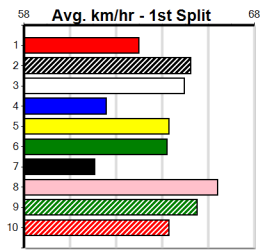

GREYHOUND ADOPTION PROGRAM

2

11:23AM

(VIC time)

Distance: 300m, Race Type: Tier 3 - Grade 7, Total Prizemoney: $1,530
1st: $1,000, 2nd: $320, 3rd: $160, 4th: $50

Watchdog Tips: ☐ ☐ ☐ ☐ ☐ Bet:

1 ROMAN EMPIRE [7]
BK Dog May-22 Sire: ZIPPING GARTH Dam: DREAMY EYES
Owner(s): Eye Candy (SYN), C Wilk, K Gorman Trainer: Judy Brereton (Tanjil South)
Winning Distances: < 300m (0) 300 - 399m (0) 400 - 499m (1) 500 - 599m (0) 600 - 699m (0) > 700m (0)
Winning Weights: 34.2(1)

2nd (1)	34.3	435	SLE	R3	27-May-24	25.16	24.27	0.25L WINCKIE BALE (25.15)	Q/111	.	.	5.36	$5.70	7
5th (2)	34.2	450	TRA	R3	31-May-24	26.09	24.90	13.00 FOR PETE'S SAKE (25.19)	M/555	.	.	6.96	$20.90	X67H
6th (6)	34.2	400	WGL	R10	04-Jun-24	23.72	22.82	10.00 SUPERIOR MONIQUE (23.06)	M/76	.	.	8.83	$53.20	T3-7
5th (1)	33.6	350	HVL	R4	21-Jun-24	20.03	19.54	5.50L ASTON MONARCHY (19.67)	M/4	.	.	6.75	$51.10	T3-RW
7th (2)	33.1	400	WGL	R3	27-Jun-24	23.59	22.85	8.50L OPRAH BALE (23.01)	M/56	.	.	8.68	$5.30	7
8th (3)	33.0	395	TRA	R3	08-Jul-24	23.15	22.32	9.50L STRIKE IT RYKER (22.49)	M/678	.	.	3.96	$9.70	7
5th (4)	33.0	350	HVL	R9	12-Aug-24	20.03	19.47	5.50L ASTON MAPLE (19.66)	M/3	.	.	6.76	$20.60	7
8th (2)	32.6	350	HVL	R7	19-Aug-24	20.50	19.15	11.00 MINA MAX (19.76)	M/7	.	.	6.84	$51.20	T3-7

Last 3 wins NOT included above

1st (8)	34.2	400	WGL	R1	25-Jan-24	23.42	22.82	3.25L PREMIER PIE (23.64)	M/21	.	SW	8.71	$4.60	T3-M
.	.	.	.	.	.	.	.	.	.	.	.	.	.	.
.	.	.	.	.	.	.	.	.	.	.	.	.	.	.

Box History

Bx	1st	2nd	3rd	4th	5th	6th	7th	8th
1	1	1	1	2	1	1	1	1
2				1				
3					1			
4					1	2		
5								
6						1		1
7								
8	1						1	1

Prize Best Starts Trk/Dts APM: $1480.00, FSTD, 18-1-1-1, 0-0-0-0, 424

2 BOBBY BRADY [7]
BK Dog Nov-20 Sire: DYNA VILLA Dam: CHEEKERS
Owner(s): M Shaw Trainer: Margaret Shaw (Yarrowonga)
Winning Distances: < 300m (0) 300 - 399m (1) 400 - 499m (0) 500 - 599m (0) 600 - 699m (0) > 700m (0)
Winning Weights: 32.8(1)

8th (7)	31.8	385	SHP	R1	04-Sep-23	23.10	21.62	17.00 TRUVY BALE (21.91)	M/88	.	V10	8.63	$14.00	M
ST (-)	31.6	390	SHP		04-Apr-24	22.87		0.01L Trial Cleared	M	.	1of1	.		ST
6th (4)	32.2	300	HVL	R1	26-May-24	17.46	16.71	9.00L SWIFTY GIRL (16.83)	M/2	.	SW	4.04	$8.80	M
1st (1)	32.8	390	SHP	R2	11-Jul-24	22.82	22.09	1.5L COSMIC HENRY (22.91)	M/11	.	SW	8.71	$3.60	T3-M
4th (7)	32.1	390	SHP	R3	01-Aug-24	22.84	22.17	9.00L SMOKIN' GRACIE (22.21)	S/85	.		8.57	$43.00	T3-7
3rd (1)	31.7	300	HVL	R9	16-Aug-24	17.19	16.77	2.25L MISCHKE (17.04)	M/5	.		4.10	$3.90	T3-7

Last 3 wins NOT included above

Box History

Bx	1st	2nd	3rd	4th	5th	6th	7th	8th
1	1		1					
2								
3								
4						1		
5								
6								
7				1				1
8								

Prize Best Starts Trk/Dts APM: $1235.00, 17.19(1)-16/8/24, 5-1-0-1, 2-0-0-1, 1035