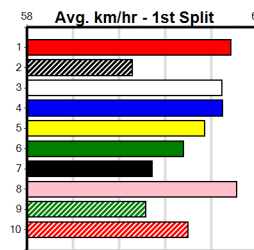

SPORTSBET GO THE BLUE DOG

Distance: 300m, Race Type: Grade 5 T3, Total Prizemoney: $1,530
1st: $1,000, 2nd: $320, 3rd: $160, 4th: $50

Watchdog Tips:

Bet:

Table with columns: Form Box, Wgt, Dist, Track, Date, Time, BON, Margin, 1st/2nd (Time), PIR, Checked, Comment, W/R, Split 1, S/P, Grade

WHY NOT AJAY [5]
BD Dog Sep-20 Sire: BERNARDO Dam: WHY NOT GINGER
Owner(s): G Carter
Trainer: Gregory Carter (Devon Meadows)
Winning Distances: < 300m (0) 300 - 399m (7) 400 - 499m (5) 500 - 599m (0) 600 - 699m (0) > 700m (0)
Winning Weights: 31.3(1) 31.4(1) 31.5(1) 31.6(4) 31.9(1) 32.0(2) 32.5(1) 32.7(1)
Race results table with columns: Rank, Box, Dog, Dist, Track, Date, Time, BON, Margin, 1st/2nd (Time), PIR, Checked, Comment, W/R, Split 1, S/P, Grade

Box History table for WHY NOT AJAY [5] with columns: Bx, 1st, 2nd, 3rd, 4th, 5th, 6th, 7th, 8th

SUPER SPARKLE [5]
BK Bitch Mar-19 Sire: FABREGAS Dam: VAN ANN
Owner(s): I Beattie
Trainer: Murray Collyer (Coburg East)
Winning Distances: < 300m (0) 300 - 399m (10) 400 - 499m (2) 500 - 599m (0) 600 - 699m (0) > 700m (0)
Winning Weights: 26.6(1) 26.7(1) 26.9(1) 27.0(2) 27.1(2) 27.4(2) 27.8(1) 28.0(1) 28.9(1)
Race results table with columns: Rank, Box, Dog, Dist, Track, Date, Time, BON, Margin, 1st/2nd (Time), PIR, Checked, Comment, W/R, Split 1, S/P, Grade

Box History table for SUPER SPARKLE [5] with columns: Bx, 1st, 2nd, 3rd, 4th, 5th, 6th, 7th, 8th

CASTLE SWEEN [5]
BK Bitch Feb-18 Sire: BANJO BOY Dam: ZIPPING ZALI
Owner(s): G Mcmillan
Trainer: Gary Mcmillan (Nambrok)
Winning Distances: < 300m (0) 300 - 399m (8) 400 - 499m (1) 500 - 599m (0) 600 - 699m (0) > 700m (0)
Winning Weights: 26.5(1) 26.6(2) 26.9(1) 27.2(1) 27.4(1) 27.8(1) 27.9(1) 28.1(1)
Race results table with columns: Rank, Box, Dog, Dist, Track, Date, Time, BON, Margin, 1st/2nd (Time), PIR, Checked, Comment, W/R, Split 1, S/P, Grade

Box History table for CASTLE SWEEN [5] with columns: Bx, 1st, 2nd, 3rd, 4th, 5th, 6th, 7th, 8th

SUNDAY SEA (NSW)[5]
BK Bitch Nov-20 Sire: MAGIC SPRITE Dam: MIDNIGHT CARMEN
Owner(s): C Mcmillan
Trainer: Constance Mcmillan (Drouin)
Winning Distances: < 300m (0) 300 - 399m (3) 400 - 499m (2) 500 - 599m (0) 600 - 699m (0) > 700m (0)
Winning Weights: 28.2(1) 28.7(1) 28.8(1) 28.9(1) 29.6(1)
Race results table with columns: Rank, Box, Dog, Dist, Track, Date, Time, BON, Margin, 1st/2nd (Time), PIR, Checked, Comment, W/R, Split 1, S/P, Grade

Box History table for SUNDAY SEA (NSW)[5] with columns: Bx, 1st, 2nd, 3rd, 4th, 5th, 6th, 7th, 8th

OCEAN MIST [5]
BK Bitch Dec-19 Sire: ZAMBORA BROCKIE Dam: OCEAN VIEW
Owner(s): BACHELOR CLUB (SYN), P Martinovic, J Martinovic, J Martinovic
Trainer: John Martinovic (Koo Wee Rup)
Winning Distances: < 300m (0) 300 - 399m (4) 400 - 499m (0) 500 - 599m (0) 600 - 699m (0) > 700m (0)
Winning Weights: 27.2(1) 27.3(1) 27.4(1) 27.8(1)
Race results table with columns: Rank, Box, Dog, Dist, Track, Date, Time, BON, Margin, 1st/2nd (Time), PIR, Checked, Comment, W/R, Split 1, S/P, Grade

Box History table for OCEAN MIST [5] with columns: Bx, 1st, 2nd, 3rd, 4th, 5th, 6th, 7th, 8th

1

2

3

4

5