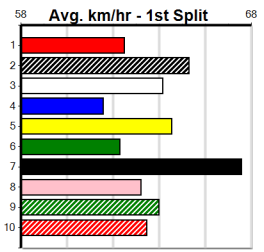

Distance: 300m, Race Type: Tier 3 - Maiden, Total Prizemoney: $1,530
1st: $1,000, 2nd: $320, 3rd: $160, 4th: $50

Watchdog Tips: ☐ ☐ ☐ ☐ ☐ Bet:

1 RIVER PLAY [M]
BK Dog Aug-22 Sire: AUSSIE INFRARED Dam: PAIR OF NINES
Owner(s): Vi Alskar Hundar (SYN), A Lie, J Sharp
Winning Distances: < 300m (0) 300 - 399m (0) 400 - 499m (0) 500 - 599m (0) 600 - 699m (0) > 700m (0)
Trainer: Dylan Sharp (Lara)

Winning Weights:

Pl	Rank	Weight	Sex	Age	Date	Time	BON	Margin	1st/2nd (Time)	PIR	Checked	Comment	WR	Split 1	S/P	Grade
7th	(1)	30.9	400	GEL	R2	14-May-24	23.83	22.84	15.00 SUDOKU ROSIE (22.84)	S/78	.	.	.	9.02	$12.40	M
2nd	(1)	30.5	350	TRA	R2	20-May-24	20.49	19.98	7.50L DELTA PAWS (19.98)	S/44	.	.	.	6.96	$20.00	T3-M
4th	(3)	30.6	400	GEL	R2	28-May-24	24.21	22.41	8.50L STRAIGHT FACTS (23.65)	M/56	.	.	.	8.89	$10.30	T3-M
2nd	(7)	30.8	390	WBL	R2	24-Jun-24	22.77	22.13	2.00L PAW JULIA (22.63)	S/12	.	.	.	8.88	$11.60	M
3rd	(6)	31.0	300	HVL	R1	01-Jul-24	17.39	16.87	4.00L RAGING ELSA (17.11)	S/8	.	.	.	4.15	$7.50	T3-M
4th	(4)	31.3	400	GEL	R1	09-Jul-24	23.52	22.77	5.50L XENA GIBLET (23.14)	M/55	.	.	.	8.92	$18.20	M
2nd	(3)	31.1	400	WGL	R9	08-Aug-24	23.56	22.66	5.50L SECRETS WITHOUT (23.18)	M/42	.	.	.	8.72	$5.00	T3-M
5th	(2)	31.3	300	HVL	R1	16-Aug-24	17.38	16.77	2.25L DEMONIC SPIRIT (17.24)	S/6	.	.	.	4.15	$7.90	T3-M

Box History

Bx	1st	2nd	3rd	4th	5th	6th	7th	8th
1	1							
2					1			1
3		1		1				
4				1				
5								
6			1					
7		1						
8								

Prize Best: $1220.00
Starts: 17.38(2)-16/8/24
Trk/Dts: 9-0-3-1
APM: 2-0-0-1
966

2 ARE YOU OKAY [M]
BK Dog Oct-22 Sire: ASTON RUPEE Dam: OKAWA EYE CANDY
Owner(s): P Elston
Winning Distances: < 300m (0) 300 - 399m (0) 400 - 499m (0) 500 - 599m (0) 600 - 699m (0) > 700m (0)
Trainer: Peter Elston (Sale)

Winning Weights:

Pl	Rank	Weight	Sex	Age	Date	Time	BON	Margin	1st/2nd (Time)	PIR	Checked	Comment	WR	Split 1	S/P	Grade
2nd	(1)	34.2	300	HVL	R2	19-Jul-24	17.05	16.74	1.75L MINA MAX (16.94)	M/2	.	.	.	4.01	$3.50	M
2nd	(4)	33.9	400	WGL	R2	06-Aug-24	23.19	22.37	1.00L SPIRIT OF DUKE (23.14)	M/22	.	.	.	8.54	$1.40	M
2nd	(6)	34.1	400	WGL	R1	09-Aug-24	23.15	22.22	6.00L LUCKY (22.74)	M/32	.	.	.	8.56	$4.50	M
3rd	(7)	34.0	400	WGL	R1	15-Aug-24	23.06	22.75	1.75L SPARTAN MISSILE (22.95)	M/33	.	.	.	8.48	$2.50	T3-M
2nd	(5)	33.9	300	HVL	R10	19-Aug-24	17.26	16.86	0.50L ROOFTOP SHOUT (17.24)	M/5	.	.	.	4.06	$2.00	T3-M

Box History

Bx	1st	2nd	3rd	4th	5th	6th	7th	8th
1		1						
2								
3								
4		1						
5		1						
6		1						
7				1				
8								

Prize Best: $2040.00
Starts: 17.05(1)-19/7/24
Trk/Dts: 5-0-4-1
APM: 2-0-2-0
1936

3 MORE BEER PLEASE [M]
F Dog Nov-22 Sire: FERAL FRANKY Dam: JUNK FOOD JUNKIE
Owner(s): A Lie
Winning Distances: < 300m (0) 300 - 399m (0) 400 - 499m (0) 500 - 599m (0) 600 - 699m (0) > 700m (0)
Trainer: Jason Sharp (Lara)

Winning Weights:

Pl	Rank	Weight	Sex	Age	Date	Time	BON	Margin	1st/2nd (Time)	PIR	Checked	Comment	WR	Split 1	S/P	Grade
7th	(4)	30.7	400	GEL	R1	09-Aug-24	23.76	22.43	11.00 DIVA ERADICATOR (23.00)	M/88	.	.	.	8.95	$7.60	MH
2nd	(4)	30.8	400	GEL	R2	16-Aug-24	22.98	22.20	1.25L PAW TABITHA (22.91)	Q/22	.	.	.	8.51	$6.30	M

Box History

Bx	1st	2nd	3rd	4th	5th	6th	7th	8th
1								
2								
3								
4		1					1	
5								
6								
7								
8								

Prize Best: $520.00
Starts: FSH
Trk/Dts: 2-0-1-0
APM: 0-0-0-0
520