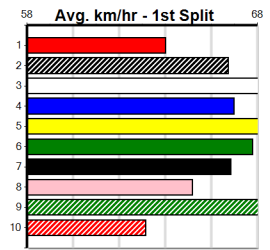

CROYDON HOMING PIGEON CLUB

Distance: 300m, Race Type: Grade 5 T3, Total Prizemoney: $1,530
1st: $1,000, 2nd: $320, 3rd: $160, 4th: $50

Watchdog Tips:

Bet:

Form Box Wgt Dist Track Date Time BON Margin 1st/2nd (Time) PIR Checked Comment W/R Split 1 S/P Grade

PAT PENNY [5] Biks
BK Bitch Sep-21 Sire: RAW ABILITY Dam: PAT ME AGAIN
Owner(s): D Jarvis
Trainer: Donald Jarvis (Sydenham)
Winning Distances: < 300m (0) 300 - 399m (4) 400 - 499m (0) 500 - 599m (0) 600 - 699m (0) > 700m (0)
Winning Weights: 27.3(2) 27.4(1) 27.5(1)
Box History table and Prize Best Starts table included.

PERFECT REVENGE [5]
BK Dog Jul-21 Sire: FERNANDO BALE Dam: HARDAWAY WINNIE
Owner(s): G Edwards
Trainer: Matthew Edwards (Broadford)
Winning Distances: < 300m (0) 300 - 399m (5) 400 - 499m (0) 500 - 599m (0) 600 - 699m (0) > 700m (0)
Winning Weights: 30.5(1) 30.7(1) 30.9(1) 31.0(1) 31.6(1)
Box History table and Prize Best Starts table included.

BEAR LEE TIME [5]
BD Dog Feb-20 Sire: BLACK BEAR LEE Dam: INMATE
Owner(s): Powellful Ryino (SYN), M Ryan, A Powell
Trainer: Michael Ryan (Boronia)
Winning Distances: < 300m (0) 300 - 399m (1) 400 - 499m (0) 500 - 599m (0) 600 - 699m (0) > 700m (0)
Winning Weights: 31.0(1) 31.6(1) 31.9(1) 32.0(1) 32.2(1) 32.3(1) 32.5(2) 32.7(1) 32.9(1) 33.0(1)
Box History table and Prize Best Starts table included.

PRESTIA [5]
BK Bitch Jan-21 Sire: BARCIA BALE Dam: INMATE
Owner(s): Powellful Ryino (SYN), M Ryan, A Powell
Trainer: Michael Ryan (Boronia)
Winning Distances: < 300m (0) 300 - 399m (9) 400 - 499m (0) 500 - 599m (0) 600 - 699m (0) > 700m (0)
Winning Weights: 27.2(1) 27.5(1) 27.8(2) 28.4(1) 28.7(1) 28.8(2) 28.9(1)
Box History table and Prize Best Starts table included.

CHOP [5]
BK Dog Jan-20 Sire: FEAR ZAFONIC Dam: MOTIVATE HER
Owner(s): G Campbell
Trainer: Graeme Campbell (Drouin South)
Winning Distances: < 300m (0) 300 - 399m (17) 400 - 499m (0) 500 - 599m (0) 600 - 699m (0) > 700m (0)
Winning Weights: 32.0(1) 32.3(1) 32.4(1) 32.5(1) 32.7(2) 32.8(1) 32.9(2) 33.0(1) 33.1(2) 33.2(1) 33.3(2) 33.6(1) 34.4(1)
Box History table and Prize Best Starts table included.

1

2

3

4

5