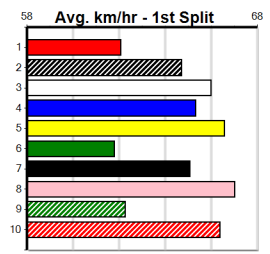

CENTRAL SCAFFOLDS

Distance: 350m, Race Type: Grade 5 T3, Total Prizemoney: $1,530
1st: $1,000, 2nd: $320, 3rd: $160, 4th: $50

Watchdog Tips:

Bet:

Table with columns: Form Box, Wgt, Dist, Track, Date, Time, BON, Margin, 1st/2nd (Time), PIR, Checked, Comment, WR, Split 1, S/P, Grade

CATCH A RAINBOW [5]
BK Dog Sep-21 Sire: GET IT GIZMO Dam: MISS FIREBIRD
Owner(s): C Pirani
Trainer: Cheryl Pirani (Boronia)
ENG WGL 2024-08-22
Winning Distances: < 300m (0) 300 - 399m (0) 400 - 499m (3) 500 - 599m (0) 600 - 699m (0) > 700m (0)
Winning Weights: 28.2(1) 28.3(1) 28.5(1)
Box History table and Prize Best Starts table included.

WHY NOT BRYCE [5]
RF Dog Sep-20 Sire: BERNARDO Dam: WHY NOT GINGER
Owner(s): G Carter
Trainer: Gregory Carter (Devon Meadows)
Winning Distances: < 300m (0) 300 - 399m (5) 400 - 499m (3) 500 - 599m (0) 600 - 699m (0) > 700m (0)
Winning Weights: 32.6(1) 32.7(3) 32.8(1) 32.9(2) 33.1(1)
Box History table and Prize Best Starts table included.

INTER TRIGON [5]
BK Dog Sep-21 Sire: AUSSIE INFRARED Dam: INTER SANTINA
Owner(s): TONY AND JOE (SYN), T Interligi, J Interligi
Trainer: Tony Interligi (Endeavour Hills)
Winning Distances: < 300m (0) 300 - 399m (4) 400 - 499m (1) 500 - 599m (0) 600 - 699m (0) > 700m (0)
Winning Weights: 31.6(1) 32.3(1) 32.5(1) 32.6(1) 32.7(1)
Box History table and Prize Best Starts table included.

FULL GLAMOUR [5]
BK Bitch May-22 Sire: ZIPPING GARTH Dam: DREAMY EYES
Owner(s): Eye Candy (SYN), C Wilk, K Gorman
Trainer: Christian Wilk (Tanjil South)
Winning Distances: < 300m (0) 300 - 399m (1) 400 - 499m (4) 500 - 599m (0) 600 - 699m (0) > 700m (0)
Winning Weights: 28.7(2) 29.4(1) 29.6(1) 29.9(1)
Box History table and Prize Best Starts table included.

HOWE PIE (WA)[5]
BK Dog Sep-20 Sire: AUSSIE INFRARED Dam: BUBBA'S SILVIA
Owner(s): big dog (SYN), B Sands, F Toth
Trainer: Dean Millier (Pakenham)
Winning Distances: < 300m (0) 300 - 399m (5) 400 - 499m (4) 500 - 599m (2) 600 - 699m (0) > 700m (0)
Winning Weights: 29.6(1) 30.6(3) 30.7(2) 31.3(2) 31.9(1) 32.0(1) 32.3(1)
Box History table and Prize Best Starts table included.