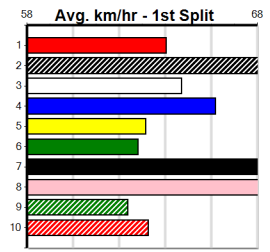

GORSKI ENGINEERING

4

12:07PM

(VIC time)

Distance: 350m, Race Type: Grade 5 T3, Total Prizemoney: $1,530
1st: $1,000, 2nd: $320, 3rd: $160, 4th: $50

Watchdog Tips:

Bet:

Form Box Wgt Dist Track Date Time BON Margin 1st/2nd (Time) PIR Checked Comment W/R Split 1 S/P Grade

FIRING CHIEF [5]

BK Dog Dec-21 Sire: COSMIC CHIEF Dam: MISS HEART Trainer: Louie Bicchieri (Fawkner)

Owner(s): L Bicchieri
Winning Distances: < 300m (0) 300 - 399m (2) 400 - 499m (2) 500 - 599m (0) 600 - 699m (0) > 700m (0)

Winning Weights: 32.7(1) 32.9(2) 33.5(1)

2nd (1)	33.2	460	GEL	R6	04-Jun-24	26.42	26.09	3.75L DAWNY DREAM (26.16)	S/333	.	.	.	6.78	$5.80	5
3rd (4)	33.5	350	HVL	R8	07-Jun-24	19.92	19.55	2.75L FULL GLAMOUR (19.74)	S/6	.	.	.	6.95	$15.20	T3-5
5th (8)	33.5	350	HVL	R6	14-Jun-24	19.87	19.40	4.00L QUILLA REEF (19.60)	M/7	.	.	.	6.85	$17.50	T3-5
3rd (7)	33.2	350	HVL	R6	01-Jul-24	19.98	19.65	2.50L PACIFIC SURF (19.82)	S/7	.	.	.	6.87	$11.60	T3-5
5th (3)	32.8	450	SHP	R6	04-Jul-24	26.15	25.50	9.50L MICKLEJOHN (25.50)	S/744	.	.	.	6.98	$16.00	T3-5
3rd (7)	32.9	350	HVL	R7	10-Jul-24	20.18	19.62	6.00L MISS DAICOS (19.79)	S/6	.	.	.	6.87	$3.60	T3-5
2nd (1)	33.1	350	HVL	R6	18-Jul-24	19.85	19.56	1.75L ASTON QUARTZ (19.73)	S/6	.	.	.	6.84	$8.70	T3-5
4th (7)	33.3	350	HVL	R6	26-Jul-24	19.71	19.57	1.75L HE MAN (19.60)	M/7	.	.	.	6.75	$21.90	T3-5

Last 3 wins NOT included above

1st (6)	32.9	395	TRA	R9	15-Jan-24	22.51	21.99	0.75L GASLIGHT CAPERS (22.55)	M/642	.	.	.	3.93	$4.50	7
1st (4)	32.7	400	WGL	R3	10-Feb-24	22.95	22.63	0.75L TOP NOTCH SCOTCH (22.99)	S/11	.	.	.	8.56	$3.70	X67
1st (1)	32.9	350	HVL	R8	06-May-24	19.77	19.70	1.75L INTER TRIGON (19.88)	S/5	.	.	.	6.77	$9.30	5

Box History

Bx	1st	2nd	3rd	4th	5th	6th	7th	8th
1	1	3	2		1			
2								
3					1			
4	2		2	1	1			1
5		1	1	1		1		
6	1					2	1	
7			3	4			1	
8			1	1	2		1	
Prize Best Starts	$7000.00							
Trk/Dts	19.71(7)-26/7/24							
APM	37-4-4-8							
	8-1-1-3							
	2618							

PACIFIC SURF (SA)[5]

BK Bitch May-21 Sire: ZAMBORA BROCKIE Dam: EMERLEY EXPRESS Trainer: Uta Bickerton (Pearcedale)

Owner(s): U Bickerton
Winning Distances: < 300m (0) 300 - 399m (9) 400 - 499m (0) 500 - 599m (0) 600 - 699m (0) > 700m (0)

Winning Weights: 24.0(1) 24.4(1) 24.5(1) 24.6(2) 24.9(3) 25.3(1)

7th (4)	24.4	300	HVL	R12	26-May-24	17.44	16.71	9.00L RAGING CABLE (16.83)	M/8	.	.	.	4.15	$10.20	5
5th (2)	24.1	300	HVL	R3	07-Jun-24	17.25	16.73	4.25L THAI BUTTERFLY (16.96)	M/4	.	.	.	4.02	$23.90	T3-5
1st (3)	24.0	350	HVL	R5	21-Jun-24	19.66	19.54	1.75L HE MAN (19.78)	Q/1	.	.	.	6.48	$9.90	T3-5
1st (4)	24.6	350	HVL	R5	28-Jun-24	19.68	19.34	2.00L AUBAMEYANG (19.80)	M/1	.	.	.	6.60	$2.20	T3-5
1st (6)	24.5	350	HVL	R6	01-Jul-24	19.82	19.65	0.50L NIGERIAN KABOOM (19.84)	M/1	.	SW	.	6.53	$2.00	T3-5
7th (7)	24.7	350	HVL	R8	12-Jul-24	20.00	19.47	6.00L ASTON MONARCHY (19.61)	M/5	.	.	.	6.61	$5.00	T3-5
6th (5)	24.4	350	HVL	R8	23-Jul-24	19.60	19.36	3.5L RAPIDFIRE JAYDA (19.36)	M/1	.	.	W	6.58	$13.10	T3-5
8th (5)	24.6	350	HVL	R8	30-Jul-24	20.26	19.56	7.50L SUPERFLY GIRL (19.76)	M/8	.	.	.	6.83	$8.50	T3-5

Last 3 wins NOT included above