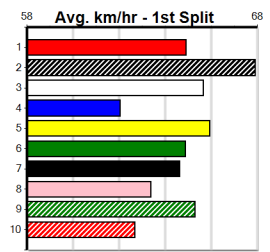

JASON McKEOWN PHOTOGRAPHY

Distance: 300m, Race Type: Grade 5 T3, Total Prizemoney: $1,530
1st: $1,000, 2nd: $320, 3rd: $160, 4th: $50

Watchdog Tips: [ ] [ ] [ ] [ ] Bet: [ ]

MANILA SULTAN [5]
BK Dog Sep-20 Sire: FERNANDO BALE Dam: SWEET DAISY
Owner(s): C Fahey
Trainer: Billy Galea (Rockbank)
Winning Distances: < 300m (0) 300 - 399m (7) 400 - 499m (1) 500 - 599m (0) 600 - 699m (0) > 700m (0)
Winning Weights: 30.8(1) 31.3(1) 31.4(1) 31.6(1) 31.8(1) 32.0(3)
Box History table with 8 columns and 8 rows.

RATTLESNAKE RUBY [5]
BK Bitch Nov-20 Sire: BARCIA BALE Dam: ZIPPING ZOE
Owner(s): Lyka (SYN), B Duncan, M Ebeyer, A Verona, P Duncan, J Lindsay, J Cardwell
Trainer: Tony Salpigtidis (Plenty)
Winning Distances: < 300m (0) 300 - 399m (4) 400 - 499m (0) 500 - 599m (0) 600 - 699m (0) > 700m (0)
Winning Weights: 24.9(1) 25.0(2) 25.1(1)
Box History table with 8 columns and 8 rows.

SIDEWINDER [5]
WBK Bitch Jul-20 Sire: AUSSIE INFRARED Dam: SMOOTH MOVING
Owner(s): Dayas Star (SYN), G Ithier, C Ithier
Trainer: Christine Ithier (Springvale South)
Winning Distances: < 300m (0) 300 - 399m (7) 400 - 499m (0) 500 - 599m (0) 600 - 699m (0) > 700m (0)
Winning Weights: 27.6(1) 28.1(1) 29.0(1) 29.6(1) 30.0(1) 30.2(1) 30.5(1)
Box History table with 8 columns and 8 rows.

WHIZZER [5]
WBK Dog Apr-21 Sire: WHISKEY RIOT Dam: LEKTRA MISS
Owner(s): J Belsham
Trainer: Loren Dalziel (Longwarry)
Winning Distances: < 300m (0) 300 - 399m (2) 400 - 499m (2) 500 - 599m (0) 600 - 699m (0) > 700m (0)
Winning Weights: 28.9(1) 29.0(1) 30.1(1) 30.5(1)
Box History table with 8 columns and 8 rows.

BELOW THE CURVE [5]
F Dog Oct-21 Sire: BERNARDO Dam: CHUNK OF LOVE
Owner(s): Below the Curve (SYN), J Garth, L Van rooy, T Kindellan
Trainer: Steven Hanning (Newborough)
Winning Distances: < 300m (0) 300 - 399m (2) 400 - 499m (2) 500 - 599m (0) 600 - 699m (0) > 700m (0)
Winning Weights: 31.6(1) 32.8(1) 33.0(1) 33.3(1)
Box History table with 8 columns and 8 rows.

1

2

3

4

5