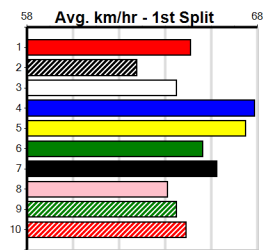

6

7

8

9

10

JVDM GREEN LIGHT ON PODCAST

Distance: 350m, Race Type: Grade 5 T3, Total Prizemoney: \$1,530
1st: \$1,000, 2nd: \$320, 3rd: \$160, 4th: \$50

Watchdog Tips: