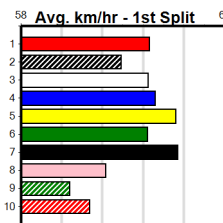

ENG BAL 2024-08-21

3

7:30PM

(VIC time)

THE WATCHDOG APP

Distance: 525m, Race Type: Grade 6, Total Prizemoney: \$8,785

1st: \$5,900, 2nd: \$1,820, 3rd: \$915, 4th: \$150

Watchdog Tips: 0 0 0 0 Bet: .