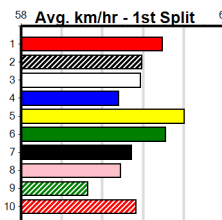

Track Record:

Distance	Time	Greyhound	Date Set
525m	29.376	ALLEN DEED	03-Jan-15
600m	33.911	DYNA DOUBLE ONE	06-Feb-16
730m	41.933	SPACE STAR	28-Feb-15

The Meadows

SPORTSBET FINAL

Distance: 525m, Race Type: Maiden Final, Total Prizemoney: \$8,785
 1st: \$5,900, 2nd: \$1,820, 3rd: \$915, 4th: \$150