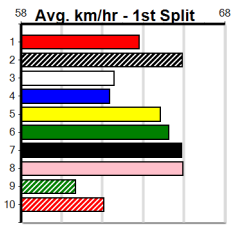

12 10:39PM (VIC time)

Distance: 525m, Race Type: Grade 5, Total Prizemoney: $8,785 1st: $5,900, 2nd: $1,820, 3rd: $915, 4th: $150

Watchdog Tips: 0 0 0 0 Bet:

Main table containing race details for 9 races, including horse names, trainers, owners, and winning boxes.