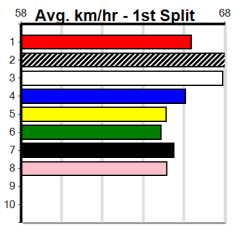

AMRON BOY AT STUD

Distance: 525m, Race Type: Free For All, Total Prizemoney: $9,055
1st: $6,100, 2nd: $1,870, 3rd: $935, 4th: $150

8

9:07PM

(VIC time)

Watchdog Tips: **0 0 0 0** Bet: **.**

Form	Box	Weight	Dist	Track	Date	Time	BON	Margin	1st/2nd (Time)	PIR	Checked	Comment	W/R	Split 1	S/P	Grade

1	DISHEVELED [4]	D	Jul-22	FERNANDO BALE	SILKEN	Winnng Boxes										
						1	2	3	4	5	6	7	8			
2	1	1	1	5	6	1										
Prize Best						$26,425.00										
Starts						29.98										
Trk/Dst						19-5-2-1										
APM						6-2-0-0										
APM						$19199										

Owner(s): J Sharp

2	MEPUNGA SMOKEY [2]	D	Oct-21	BARCIA BALE	MEPUNGA ISLA	Winnng Boxes										
						1	2	3	4	5	6	7	8			
2	1	4	2	6	2											
Prize Best						$251,182.50										
Starts						29.67										
Trk/Dst						47-18-7-8										
APM						14-5-6-0										
APM						$84932										

Owner(s): B Smith

3	KINGSLEY BALE (NSW)[4]	D	Mar-22	DROOPYS SYDNEY	DYNA UNI	Winnng Boxes										
						1	2	3	4	5	6	7	8			
1	1	1	2	4	1											
Prize Best						$53,555.00										
Starts						29.96										
Trk/Dst						29-9-10-3										
APM						9-4-3-0										
APM						$29522										

Owner(s): B Wheeler

4	SHAYNA BALE (NSW)[4]	B	Feb-22	DROOPYS SYDNEY	WINNIE ALLEN	Winnng Boxes										
						1	2	3	4	5	6	7	8			
1	1	1	1	2	1											
Prize Best						$47,365.00										
Starts						29.94										
Trk/Dst						33-6-9-6										
APM						16-4-4-2										
APM						$29265										

Owner(s): B Wheeler

5	CANYA ALL CLASS (NSW)[4]	D	Apr-22	SHIMA SHINE	SPRITLEY EBONY	Winnng Boxes										
						1	2	3	4	5	6	7	8			
2	2	2	5	6	1	2										
Prize Best						$31,820.00										
Starts						29.56										
Trk/Dst						12-7-1-2										
APM						5-4-1-0										
APM						$10712										

Owner(s): Lalli Cremona (SYN), F Cremona, J Hopkins, C Smith, N Lalli

6	UNDERWAY [4]	D	Feb-22	FERNANDO BALE	MY DEWANA PENNY	Winnng Boxes										
						1	2	3	4	5	6	7	8			
1	1	1	1	2	1	2										
Prize Best						$43,310.00										
Starts						30.18										
Trk/Dst						34-7-9-9										
APM						17-3-6-4										
APM						$16791										

Owner(s): Western Front (SYN), W Kirk, D Kirk, F Parker, A Kennedy, T Kirk, D Kirk

7	ACID TEST [4]	D	Sep-21	ASTON KIMETTO	SHANAKEE	Winnng Boxes										
						1	2	3	4	5	6	7	8			
1	1	1	1	2	1											
Prize Best						$26,372.50										
Starts						30.71										
Trk/Dst						30-6-7-6										
APM						1-1-0-0										
APM						$11970										

Owner(s): RARE DIAMONDS (SYN), S Baertschiger, R Richards, M Hastings

8	HECTOR FAWLEY [4]	D	Dec-20	BERNARDO	ROLANDA HOCH	Winnng Boxes										
						1	2	3	4	5	6	7	8			
6	4	3	3	4	3	1										
Prize Best						$752,120.00										
Starts						29.54										
Trk/Dst						62-24-8-6										
APM						12-3-1-3										
APM						$195976										

Owner(s): BAG OF LOLLYS (SYN), L Cockerell, I Cockerell, M Dopfer

9	*** NO RESERVE ***	Winnng Boxes													
Trainer:															
Owner(s):															

10	*** NO RESERVE ***	Winnng Boxes													
Trainer:															
Owner(s):