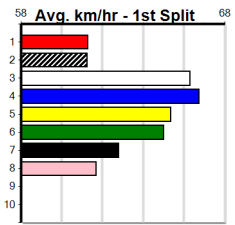

VALE ALLAN HAWKSWELL

Distance: 525m, Race Type: Grade 7, Total Prizemoney: $8,785
1st: $5,900, 2nd: $1,820, 3rd: $915, 4th: $150

2

7:09PM

(VIC time)

Watchdog Tips: 0 0 0 0 **Bet:** _____