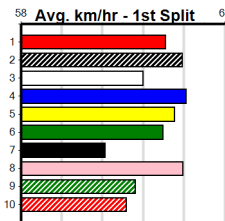

10
9:51PM
(VIC time)

Watchdog Tips: 0 0 0 0 Bet:

Main race results table with columns for Form, Box, Weight, Dist, Track, Date, Time, BON, Margin, 1st/2nd (Time), PIR, Checked, Comment, W/R, Split 1, S/P, Grade. Contains 10 race entries (GENESIS BALE, ZALI KEEPING, THUNDERBOLT ROSS, PAW TIKA, MARAIS BALE, RAVEN PETER, PAW BRADLEY, MEPUNGA ROCKY, SHIMA HARLEY, QILIN BALE).