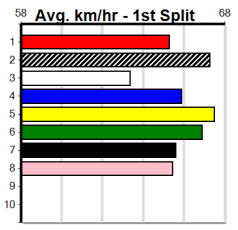

GORSKI ENGINEERING

Distance: 600m, Race Type: Mixed 4/5, Total Prizemoney: $10,375
1st: $7,000, 2nd: $2,150, 3rd: $1,075, 4th: $150

6

8:30PM
(VIC time)

Watchdog Tips: **0 0 0 0** Bet: **.**