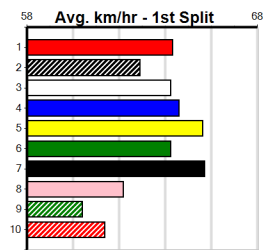

THE WATCHDOG APP

Distance: 525m, Race Type: Grade 6, Total Prizemoney: $8,785
1st: $5,900, 2nd: $1,820, 3rd: $915, 4th: $150

Watchdog Tips: [ ] [ ] [ ] [ ] Bet: [ ]

Form Box Wgt Dist Track Date Time BON Margin 1st/2nd (Time) PIR Checked Comment W/R Split 1 S/P Grade

VIRAT [6] BK Dog Oct-22 Sire: ASTON RUPEE Dam: SLINKY INKY
Owner(s): M Haines
Trainer: James Shaw (Seymour)
Winning Distances: < 300m (0) 300 - 399m (0) 400 - 499m (2) 500 - 599m (0) 600 - 699m (0) > 700m (0)
Winning Weights: 31.6(1) 31.8(1)
Race results table with columns for rank, weight, dog name, date, time, margin, sire, dam, PIR, checked, comment, W/R, split 1, S/P, grade.

Box History table for VIRAT [6] and Prize Best Starts Trk/Dts APM summary.

FALLON BALE (NSW)[6] WBD Dog Mar-22 Sire: JS FLAMIN ACE Dam: FAITHY BALE
Owner(s): B Wheeler
Trainer: Correy Grenfell (Anakie)
Winning Distances: < 300m (0) 300 - 399m (0) 400 - 499m (1) 500 - 599m (1) 600 - 699m (0) > 700m (0)
Winning Weights: 30.1(1) 30.7(1)
Race results table.

Box History table for FALLON BALE (NSW)[6] and Prize Best Starts Trk/Dts APM summary.

PAW EARNEST (NSW)[6] RF Dog Dec-22 Sire: BERNARDO Dam: HADARAH BALE
Owner(s): B Wheeler
Trainer: Mark Delbridge (Balliang)
Winning Distances: < 300m (0) 300 - 399m (0) 400 - 499m (0) 500 - 599m (2) 600 - 699m (0) > 700m (0)
Winning Weights: 34.1(1) 34.7(1)
Race results table.

Box History table for PAW EARNEST (NSW)[6] and Prize Best Starts Trk/Dts APM summary.

DYNAMITE DOUG [6] BK Dog Nov-22 Sire: ASTON RUPEE Dam: SILKY RIOT
Owner(s): F Spiteri
Trainer: Paul Galea (Melton West)
Winning Distances: < 300m (0) 300 - 399m (0) 400 - 499m (2) 500 - 599m (0) 600 - 699m (0) > 700m (0)
Winning Weights: 32.6(2)
Race results table.

Box History table for DYNAMITE DOUG [6] and Prize Best Starts Trk/Dts APM summary.

CANYA JIVE (NSW)[6] BK Dog Oct-22 Sire: ASTON RUPEE Dam: BALI SUNSET
Owner(s): E Burrett
Trainer: Dylan Sharp (Lara)
Winning Distances: < 300m (0) 300 - 399m (0) 400 - 499m (0) 500 - 599m (2) 600 - 699m (0) > 700m (0)
Winning Weights: 31.4(1) 31.5(1)
Race results table.

Box History table for CANYA JIVE (NSW)[6] and Prize Best Starts Trk/Dts APM summary.