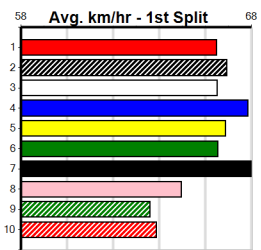

CITY VIEW BISTRO

4

7:47PM

(VIC time)

Distance: 525m, Race Type: Grade 5, Total Prizemoney: $8,785
1st: $5,900, 2nd: $1,820, 3rd: $915, 4th: $150

Watchdog Tips: ☐ ☐ ☐ ☐ ☐ Bet: ☐

1

BALA ACE [5]
BD Dog May-22 Sire: FERNANDO BALE Dam: AEROPLANE ANNIE
Owner(s): I Garland Trainer: Ian Garland (Longlea)
Winning Distances: < 300m (0) 300 - 399m (0) 400 - 499m (4) 500 - 599m (0) 600 - 699m (0) > 700m (0)
Winning Weights: 28.0(1) 28.2(1) 28.5(2)

Rank	Age	Sex	Color	DOB	Time	Margin	1st/2nd (Time)	PIR	Checked	Comment	WR	Split 1	S/P	Grade
2nd	(6)	28.2	525	MEA	R3	06-Jul-24	30.41 30.06	1.00L FLY ALI (30.34)	M/1111			5.07	$7.70	X67
7th	(3)	28.4	525	MEA	R10	13-Jul-24	31.02 29.89	14.00 FOLLOW THE BAND (30.05)	M/8456			5.24	$29.10	SH
1st	(4)	28.5	425	BEN	R4	19-Jul-24	24.12 23.78	0.50L HIGH COTTON (24.15)	M/222			6.64	$2.00	X67
6th	(4)	28.7	425	BEN	R2	26-Jul-24	24.44 23.79	7.00L MAX PEARL (23.98)	M/546			6.58	$2.30	RWH
2nd	(6)	28.7	425	BEN	R7	02-Aug-24	23.91 23.70	3.00L HIGHER FORCE (23.70)	M/322			6.89	$2.40	5
1st	(4)	28.5	410	HOR	R4	06-Aug-24	23.29 23.13	2.50L PAW HUNTER (23.47)	M/11		SW	10.32	$1.20	RW
2nd	(3)	28.6	450	SHP	R8	12-Aug-24	25.41 25.11	3.5L HOTEL WHISKY ONE (25.16)	M/222			6.63	$3.60	X45
2nd	(1)	28.7	525	MEA	R10	17-Aug-24	30.20 29.80	1.25L KINGSLEY BALE (30.12)	Q/1111			5.05	$9.40	5

Last 3 wins NOT included above

1st	(4)	28.2	410	HOR	R1	27-Mar-24	23.13 22.70	3.00L BINGO PAT (23.33)	Q/11		SW	10.17	$1.70	M
1st	(8)	28.0	410	HOR	R2	18-Jun-24	23.08 23.08	3.25L HOME TOWN (23.30)	Q/11			10.21	$1.40	7

Box History

Bx	1st	2nd	3rd	4th	5th	6th	7th	8th
1		1						
2				1				
3		1					1	
4	3					1		
5								
6		2		1				
7				1				
8	1							

Prize Best Starts Trk/Dts APM: $12897.50, 30.20(1)-17/8/24, 13-4-4-0, 3-0-2-0, 10046