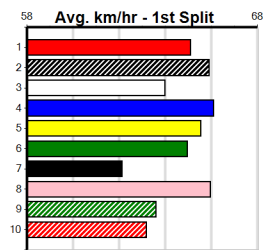

Watchdog Tips:

Bet:

Form	Box	Wgt	Dist	Track	Date	Time	BON	Margin	1st/2nd (Time)	PIR	Checked	Comment	WR	Split 1	S/P	Grade

GENESIS BALE (NSW)[5]

WBD Dog Mar-22 Sire: JS FLAMIN ACE Dam: FAITHY BALE
Owner(s): B Wheeler
Trainer: Correy Grenfell (Anakie)
Winning Distances: < 300m (0) 300 - 399m (0) 400 - 499m (4) 500 - 599m (0) 600 - 699m (0) > 700m (0)
Winning Weights: 31.2(1) 31.5(2) 32.9(1)

3rd (3)	31.6	485	HOR	R8	09-Jul-24	27.65	27.40	1.00L	IDYLLIC JAMES (27.58)	M/222	.	.	.	6.75	$8.90	RWF
6th (2)	31.4	515	SAP	R12	15-Jul-24	30.85	29.45	12.00	WILD SERENA (30.02)	M/5666	.	.	.	5.26	$5.40	5H
4th (8)	31.4	525	MEA	R12	20-Jul-24	31.09	29.73	14.00	IRISH LUCY (30.16)	S/4544	.	.	.	5.18	$9.20	5
6th (6)	31.3	460	GEL	R8	26-Jul-24	26.44	25.91	8.00L	BARTY CROUCH (25.91)	M/5664	.	.	.	6.73	$7.30	X45
2nd (2)	31.6	400	WGL	R2	30-Jul-24	22.64	22.45	2.00L	FLAMING WHEELS (22.52)	M/32	.	.	.	8.53	$7.00	RWH
3rd (7)	31.9	400	WGL	R6	06-Aug-24	22.69	22.37	4.75L	ZEUS THUNDERBOLT (22.37)	S/43	.	.	.	8.49	$20.20	RWF
2nd (3)	31.6	525	MEA	R11	10-Aug-24	30.42	29.91	2.00L	DEADLY AVENGER (30.28)	M/4111	.	.	.	5.18	$13.10	5
6th (7)	32.0	515	SAN	R9	15-Aug-24	30.29	29.09	9.50L	MASTER PABLO (29.66)	M/2556	.	.	.	5.12	$18.00	5

Last 3 wins NOT included above

1st (6)	31.5	460	GEL	R7	11-Jun-24	26.00	25.86	0.25L	CHELSEA DAGGER (26.02)	M/111	.	SW	.	6.69	$9.40	X67
1st (2)	31.2	410	HOR	R4	25-Jun-24	23.47	23.07	0.50L	TALKIN' BLUEY (23.50)	Q/22	.	SW	.	10.71	$3.20	6G
1st (3)	31.5	485	HOR	R5	02-Jul-24	27.43	27.06	2.50L	PATRIOT BRADLEY (27.59)	M/111	.	.	.	6.63	$4.50	RWH

Box History

Bx	1st	2nd	3rd	4th	5th	6th	7th	8th
1								
2	1	1						
3	1	2	1					
4	1							
5								
6	1					3		
7		1	2				1	
8				1				1

Prize Best Starts Trk/Dts APM: $11380.00, 30.42(3)-10/8/24, 20-4-4-3, 3-0-1-0, 8880