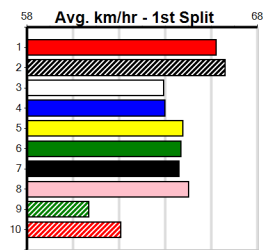

FERNANDO MICK AT STUD

Distance: 525m, Race Type: Grade 5, Total Prizemoney: $8,785
1st: $5,900, 2nd: $1,820, 3rd: $915, 4th: $150

9
9:31PM

(VIC time)

Watchdog Tips:

Bet:

Form Box	Wgt	Dist	Track	Date	Time	BON	Margin	1st/2nd (Time)	PIR	Checked	Comment	WR	Split 1	S/P	Grade

1

MEATBALL MOLLY [5]
BK Bitch Aug-21 Sire: ORSON ALLEN Dam: SPYFECTION
Owner(s): DK Greyhounds (SYN), K Collins, D Ito
Winning Distances: < 300m (0) 300 - 399m (0) 400 - 499m (1) 500 - 599m (9) 600 - 699m (0) > 700m (0)
Winning Weights: 27.6(1) 28.0(1) 28.1(1) 28.2(1) 28.3(4) 28.4(1) 28.5(1)

4th (8)	28.4	525	MEA	R6	29-Jun-24	30.16	29.82	5.00L FOLLOW THE BAND (29.82)	M/2344	.	.	.	5.12	$5.50	X45
4th (7)	28.3	525	MEA	R8	06-Jul-24	30.39	30.06	3.75L STORMY DAY (30.14)	Q/1233	.	.	.	5.07	$15.90	X34
2nd (7)	28.2	460	GEL	R8	12-Jul-24	26.07	25.68	3.25L WERRIS BALE (25.85)	M/752	.	.	.	6.74	$7.10	X45
6th (7)	28.3	525	MEA	R9	20-Jul-24	30.70	29.73	8.50L POWER OUT (30.13)	M/5777	.	.	.	5.23	$5.30	5
4th (3)	28.0	525	MEA	R7	27-Jul-24	30.87	30.09	8.00L LASSARD (30.32)	M/8866	.	.	.	5.34	$11.90	5
5th (2)	28.0	525	MEA	R10	03-Aug-24	30.54	29.82	6.50L MASTER PABLO (30.12)	M/3465	.	.	.	5.14	$8.20	5
3rd (2)	28.0	400	GEL	R11	09-Aug-24	22.69	22.43	3.75L PAT ABILITY (22.43)	Q/23	.	.	.	8.47	$10.50	X45
5th (8)	28.1	525	MEA	R10	17-Aug-24	30.26	29.80	2.25L KINGSLEY BALE (30.12)	M/3344	.	.	.	5.09	$14.20	5

Last 3 wins NOT included above

1st (4)	28.4	525	MEP	R6	31-Jan-24	30.01	29.78	2.00L EARLETTA BALE (30.14)	M/3211	.	.	.	5.14	$1.90	5H
1st (5)	28.2	525	MEA	R11	23-Mar-24	29.84	29.64	3.75L CUTHBERT BINNS (30.09)	M/1111	.	.	.	5.10	$4.50	5
1st (5)	28.3	525	MEA	R5	15-Jun-24	30.03	29.58	3.25L HOLDEN BALE (30.25)	M/1111	.	SW	.	5.12	$5.60	5

Trainer: Jason Sharp (Lara)

Box History

Bx	1st	2nd	3rd	4th	5th	6th	7th	8th
1	2	2			1			
2	1	1	3	1	4			1
3	1		2	1			2	
4	2	1	2	1			1	1
5	3	1	1	1				1
6	2		2	4	1	1	1	1
7	2	3	2	1	2	2		
8			1	2	2			1

Prize		$86133.13
Best Starts	29.84(5)-23/3/24	
Trk/Dts	67-10-10-6	
APM	33-8-2-3	16924

2

BEBOP JAZZ [5]
BK Bitch Sep-22 Sire: SHIMA SHINE Dam: JAZZ OPERA
Owner(s): N Presutto
Winning Distances: < 300m (0) 300 - 399m (0) 400 - 499m (3) 500 - 599m (0) 600 - 699m (0) > 700m (0)
Winning Weights: 27.2(3)

2nd (6)	27.4	450	SHP	R10	03-Jun-24	25.44	24.99	3.00L VAN WYCK (25.24)	Q/122	.	.	.	6.61	$7.60	MH
1st (8)	27.2	450	SHP	R5	10-Jun-24	25.25	25.25	1.25L PIEBALD (25.32)	Q/111	.	SW	.	6.56	$3.40	MSF
5th (2)	27.0	450	SHP	R2	15-Jun-24	25.44	24.94	5.50L ZEUS THUNDERBOLT (25.08)	M/333	.	.	.	6.60	$4.80	GL
2nd (6)	27.5	525	MEA	R1	20-Jul-24	30.33	29.73	0.025 VISTA YTTIRIUM (30.32)	M/2111	.	.	.	5.14	$4.80	X67
5th (3)	27.4	525	MEA	R3	27-Jul-24	31.53	30.09	19.00 NEEDFUL (30.21)	Q/3345	.	V5	.	5.19	$3.00	X67
1st (4)	27.2	460	WGL	R5	02-Aug-24	25.82	25.82	2.00L BLUEBELLE COLOUR (25.95)	M/521	.	.	.	6.59	$3.30	RW
3rd (1)	27.3	460	WGL	R4	09-Aug-24	26.28	25.58	1.00L CHESTER CAMPBELL (26.22)	M/255	.	.	.	6.54	$1.20	X67
1st (2)	27.2	460	WGL	R3	16-Aug-24	25.88	25.63	2.50L DAINTREE PEDRO (26.05)	M/21	.	.	.	6.61	$1.20	X67

Last 3 wins NOT included above

Trainer: Peter Presutto (Devon Meadows)

Box History

Bx	1st	2nd	3rd	4th	5th	6th	7th	8th
1			1					
2	1			1				
3					1			
4	1							
5								
6		2						
7								
8	1							

Prize		$9490.00
Best Starts	30.33(6)-20/7/24	
Trk/Dts	8-3-2-1	
APM	2-0-1-0	7138