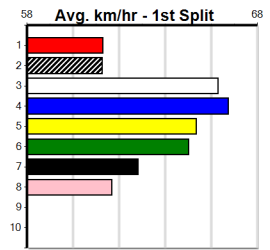

VALE ALLAN HAWKSWELL

Distance: 525m, Race Type: Grade 7, Total Prizemoney: $8,785
1st: $5,900, 2nd: $1,820, 3rd: $915, 4th: $150

Watchdog Tips: [ ] [ ] [ ] [ ] Bet: [ ]

Table with columns: Form Box, Wgt, Dist, Track, Date, Time, BON, Margin, 1st/2nd (Time), PIR, Checked, Comment, W/R, Split 1, S/P, Grade

RAVEN OWEN [7]
BK Dog Oct-22 Sire: ASTON RUPEE Dam: MY BLACK RAVEN
Owner(s): G Mitchell
Trainer: Geoffrey Mitchell (Spotswood)
Winning Distances: < 300m (0) 300 - 399m (0) 400 - 499m (0) 500 - 599m (1) 600 - 699m (0) > 700m (0)
Winning Weights: 35.6(1)
Race results table with columns: Rank, Box, Wgt, Dist, Track, Date, Time, BON, Margin, Name, Age, Sire, Dam, PIR, Checked, Comment, W/R, Split 1, S/P, Grade, Prize

Box History table for Raven Owen with columns: Bx, 1st, 2nd, 3rd, 4th, 5th, 6th, 7th, 8th
Prize Best: $3095.00
Starts: 31.04(3)-26/6/24
Trk/Dts: 6-1-0-2
APM: 2-0-0-1
3095

IVORY PYGMY [7]
BK Bitch Oct-22 Sire: VULTURI Dam: LALA IVORY
Owner(s): DAILLY GREYHOUND FARMS (SYN), G Dailly, T Dailly
Trainer: Thomas Dailly (Anakie)
Winning Distances: < 300m (0) 300 - 399m (0) 400 - 499m (1) 500 - 599m (0) 600 - 699m (0) > 700m (0)
Winning Weights: 25.0(1)
Race results table with columns: Rank, Box, Wgt, Dist, Track, Date, Time, BON, Margin, Name, Age, Sire, Dam, PIR, Checked, Comment, W/R, Split 1, S/P, Grade, Prize

Box History table for Ivory Pygmy with columns: Bx, 1st, 2nd, 3rd, 4th, 5th, 6th, 7th, 8th
Prize Best: $2315.00
Starts: 30.96(6)-10/8/24
Trk/Dts: 9-1-0-2
APM: 2-0-0-0
1927

SOLO MAN [7]
F Dog Oct-22 Sire: FERAL FRANKY Dam: NORDEGREN
Owner(s): A Debattista
Trainer: Aaron Debattista (Toolleen)
Winning Distances: < 300m (0) 300 - 399m (0) 400 - 499m (1) 500 - 599m (0) 600 - 699m (0) > 700m (0)
Winning Weights: 35.2(1)
Race results table with columns: Rank, Box, Wgt, Dist, Track, Date, Time, BON, Margin, Name, Age, Sire, Dam, PIR, Checked, Comment, W/R, Split 1, S/P, Grade, Prize

Box History table for Solo Man with columns: Bx, 1st, 2nd, 3rd, 4th, 5th, 6th, 7th, 8th
Prize Best: $2200.00
Starts: 31.26(8)-14/8/24
Trk/Dts: 3-1-1-0
APM: 1-0-0-0
2200

SPENCER [7]
BK Dog Sep-22 Sire: ASTON RUPEE Dam: DISTINCT
Owner(s): A Manoliitis
Trainer: Joshua Formosa (Anakie)
Winning Distances: < 300m (0) 300 - 399m (0) 400 - 499m (1) 500 - 599m (0) 600 - 699m (0) > 700m (0)
Winning Weights: 28.7(1)
Race results table with columns: Rank, Box, Wgt, Dist, Track, Date, Time, BON, Margin, Name, Age, Sire, Dam, PIR, Checked, Comment, W/R, Split 1, S/P, Grade, Prize

Box History table for Spencer with columns: Bx, 1st, 2nd, 3rd, 4th, 5th, 6th, 7th, 8th
Prize Best: $5920.00
Starts: 30.43(1)-3/8/24
Trk/Dts: 5-1-2-2
APM: 4-0-2-2
5802

RUXTON GIRL [7]
BK Bitch Jul-22 Sire: FERNANDO BALE Dam: SILKEN
Owner(s): S O'hehir
Trainer: Jeffrey Britton (Anakie)
Winning Distances: < 300m (0) 300 - 399m (0) 400 - 499m (0) 500 - 599m (1) 600 - 699m (0) > 700m (0)
Winning Weights: 25.0(1)
Race results table with columns: Rank, Box, Wgt, Dist, Track, Date, Time, BON, Margin, Name, Age, Sire, Dam, PIR, Checked, Comment, W/R, Split 1, S/P, Grade, Prize