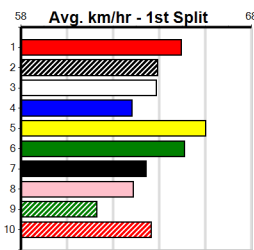

1
6:44PM

(VIC time)

Distance: 525m, Race Type: Maiden Final, Total Prizemoney: $8,785
1st: $5,900, 2nd: $1,820, 3rd: $915, 4th: $150

Watchdog Tips: ☐ ☐ ☐ ☐ ☐ Bet:

1

PAW GUNNER (NSW)[7]
DKBD Dog Dec-22 Sire: BERNARDO Dam: HADARAH BALE Trainer: Mark Delbridge (Balliang)
Owner(s): B Wheeler
Winning Distances: < 300m (0) 300 - 399m (0) 400 - 499m (0) 500 - 599m (1) 600 - 699m (0) > 700m (0)
Winning Weights: 33.1(1)
2nd (8) 33.8 515 SAP R3 29-Jul-24 29.95 29.46 4.50L PIEBALD (29.65) S/3322 5.24 $3.80 MH
2nd (1) 33.8 515 SAN R1 08-Aug-24 29.75 29.36 2.25L PAW FREDRICK (29.59) Q/3222 5.24 $1.50 MF
1st (6) 33.1 525 MEP R1 14-Aug-24 29.83 29.83 11.00 SCOTCH TIME (30.55) M/1111 5.19 $1.40 MH

Last 3 wins NOT included above

Box History

Bx	1st	2nd	3rd	4th	5th	6th	7th	8th
1		1						
2								
3								
4								
5								
6	1							
7								
8		1						

Prize	$4310.00
Best	29.83(6)-14/8/24
Starts	3-1-2-0
Trk/Dts	1-1-0-0
APM	4310

2

PAW PETROV (NSW)[7]
BK Dog Nov-22 Sire: FERAL FRANKY Dam: DYNA WINTER Trainer: Mark Delbridge (Balliang)
Owner(s): B Wheeler
Winning Distances: < 300m (0) 300 - 399m (0) 400 - 499m (0) 500 - 599m (1) 600 - 699m (0) > 700m (0)
Winning Weights: 31.5(1)
2nd (2) 31.5 515 SAP R2 29-Jul-24 30.05 29.46 5.50L PAW EARNEST (29.69) M/6222 5.32 $9.40 MH
4th (4) 31.6 515 SAN R1 08-Aug-24 30.15 29.36 8.00L PAW FREDRICK (29.59) Q/2344 5.22 $27.40 MF
1st (6) 31.5 525 MEP R3 14-Aug-24 31.10 29.83 0.75L DIFFERENT HERE (31.14) M/5443 5.26 $3.40 MH

Last 3 wins NOT included above

Box History

Bx	1st	2nd	3rd	4th	5th	6th	7th	8th
1								
2		1						
3								
4				1				
5								
6	1							
7								
8								

Prize	$2640.00
Best	31.10(6)-14/8/24
Starts	3-1-1-0
Trk/Dts	1-1-0-0
APM	2640

3

DESIRABILITY [M]
BK Bitch Aug-22 Sire: BERNARDO Dam: FLOWING Trainer: Benny Briffa (Coolaroo)
Owner(s): A Tullio
Winning Distances: < 300m (0) 300 - 399m (0) 400 - 499m (0) 500 - 599m (0) 600 - 699m (0) > 700m (0)
Winning Weights:
3rd (1) 27.3 400 GEL R2 03-May-24 22.90 22.45 1.75L SERIAL STICKER (22.78) M/53 8.70 $5.20 MH
3rd (2) 28.2 525 MEP R2 14-Aug-24 30.93 29.83 8.50L PAW PIERRE (30.35) S/7544 SW 5.29 $8.50 MH

Last 3 wins NOT included above

Box History

Bx	1st	2nd	3rd	4th	5th	6th	7th	8th
1			1					
2			1					
3								
4								
5								
6								
7								
8								

Prize	$555.00
Best	30.93(2)-14/8/24
Starts	2-0-0-2
Trk/Dts	1-0-0-1
APM	451

4

WARM HUGS [M]
BK Dog Jan-23 Sire: FERAL FRANKY Dam: YINDI GIRL TURBO Trainer: Angela Langton (Anakie)
Owner(s): M Cullen
Winning Distances: < 300m (0) 300 - 399m (0) 400 - 499m (0) 500 - 599m (0) 600 - 699m (0) > 700m (0)
Winning Weights:
3rd (5) 34.0 425 BEN R2 12-Jul-24 24.44 23.86 1.75L NACHO PROBLEM (24.33) M/443 6.74 $11.40 MH
3rd (8) 34.0 525 MEP R3 17-Jul-24 30.79 29.78 2.50L PAW VELDRON (30.63) S/5433 5.39 $3.60 MH
5th (7) 34.2 525 MEA R1 27-Jul-24 31.79 30.09 12.00 ROMANI (31.01) M/5866 5.31 $5.60 MF
3rd (4) 34.5 525 MEP R1 14-Aug-24 30.66 29.83 12.00 PAW GUNNER (29.83) M/2333 5.23 $3.40 MH

Last 3 wins NOT included above

Box History

Bx	1st	2nd	3rd	4th	5th	6th	7th	8th
1								
2								
3								
4			1					
5			1					
6								
7					1			
8			1					

Prize	$850.00
Best	30.66(4)-14/8/24
Starts	4-0-0-3
Trk/Dts	3-0-0-2
APM	739