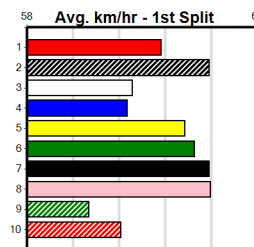

12 10:39PM

(VIC time)

Distance: 525m, Race Type: Grade 5, Total Prizemoney: $8,785
1st: $5,900, 2nd: $1,820, 3rd: $915, 4th: $150

Watchdog Tips: [ ] [ ] [ ] [ ] Bet: [ ]

Race 1: DESTINI REBEL (NSW)[5]
RBD Dog Mar-21 Sire: FERAL FRANKY Dam: DESTINI SOPRANO
Owner(s): San Antonio (SYN), E Rinaldi, J Rinaldi
Trainer: Kylie Norton (Craigieburn)
Winning Distances: < 300m (0) 300 - 399m (3) 400 - 499m (3) 500 - 599m (3) 600 - 699m (0) > 700m (0)
Winning Weights: 32.1(1) 32.5(1) 32.7(1) 33.2(1) 33.6(1) 34.8(1) 36.1(1) 36.4(1) 36.5(1)
Box History table and Prize Best Starts table included.

Race 2: TOP SPEED GEAR (TAS)[5]
F Dog Jan-21 Sire: FERNANDO BALE Dam: JALLA ROMELDA
Owner(s): C Fahey
Trainer: Billy Galea (Rockbank)
Winning Distances: < 300m (0) 300 - 399m (0) 400 - 499m (5) 500 - 599m (4) 600 - 699m (0) > 700m (0)
Winning Weights: 31.6(1) 31.8(1) 31.9(2) 32.0(2) 32.2(2) 32.8(1)
Box History table and Prize Best Starts table included.

Race 3: RASHID [5]
BK Dog Oct-22 Sire: ASTON RUPEE Dam: SLINKY INKY
Owner(s): M Haines
Trainer: James Shaw (Seymour)
Winning Distances: < 300m (0) 300 - 399m (0) 400 - 499m (0) 500 - 599m (3) 600 - 699m (0) > 700m (0)
Winning Weights: 29.0(1) 29.5(1) 29.7(1)
Box History table and Prize Best Starts table included.

Race 4: PIXIE TRIXIE [5]
BK Bitch Jul-22 Sire: SH AVATAR Dam: FAIRYTALE WISH
Owner(s): C Capuano
Trainer: Clint Capuano (Anakie)
Winning Distances: < 300m (0) 300 - 399m (1) 400 - 499m (3) 500 - 599m (0) 600 - 699m (0) > 700m (0)
Winning Weights: 25.2(1) 25.9(2) 26.3(1)
Box History table and Prize Best Starts table included.

Race 5: MICKLEJOHN [5]
BD Dog Jan-22 Sire: ANDO'S MAC Dam: MONEYPENNY
Owner(s): M Fothergill
Trainer: Brian Fothergill (Marionvale)
Winning Distances: < 300m (0) 300 - 399m (1) 400 - 499m (4) 500 - 599m (2) 600 - 699m (0) > 700m (0)
Winning Weights: 32.3(1) 32.6(3) 32.9(1) 33.0(1) 33.2(1)
Box History table and Prize Best Starts table included.