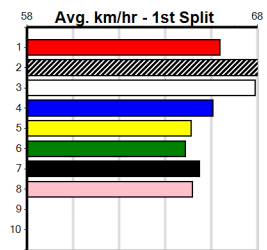

AMRON BOY AT STUD

Distance: 525m, Race Type: Free For All, Total Prizemoney: $9,055
1st: $6,100, 2nd: $1,870, 3rd: $935, 4th: $150

Watchdog Tips: ☐ ☐ ☐ ☐ ☐

Bet:

1
DISHEVELED [4]

BK Dog Jul-22 **Sire: FERNANDO BALE** **Dam: SILKEN** **Trainer: Jeffrey Britton (Anakie)**

Owner(s): J Sharp
Winning Distances: < 300m (0) 300 - 399m (0) 400 - 499m (1) 500 - 599m (4) 600 - 699m (0) > 700m (0)
Winning Weights: 29.2(1) 29.4(1) 29.5(2) 29.8(1)

Box	1st	2nd	3rd	4th	5th	6th	7th	8th
1	2							
2	1			1				1
3					2	1		
4	1							
5		1	1			1	1	
6		1						1
7	1				1			
8				2				

Last 3 wins NOT included above

Box	1st	2nd	3rd	4th	5th	6th	7th	8th							
1	4	29.5	460	GEL	R2	26-Apr-24	25.76	25.57	7.00L QILIN BALE (26.23)	Q/111			6.65	$2.50	M
1	7	29.5	515	SAP	R3	05-May-24	29.91	29.71	1.25L FACETIOUS (29.98)	M/1111			5.25	$1.30	7
1	1	29.8	525	MEA	R2	11-May-24	29.98	29.86	1.25L SHAYNA BALE (30.06)	M/1111		SW	5.15	$11.60	6G

Box History

Box	1st	2nd	3rd	4th	5th	6th	7th	8th
1	2							
2	1			1				1
3					2	1		
4	1							
5		1	1			1	1	
6		1						1
7	1				1			
8				2				

Prize Best Starts Trk/Dts APM: $26425.00, 29.98(1)-11/5/24, 19-5-2-1, 6-2-0-0, 19199

2
MEPUNGA SMOKEY [2]

BE Dog Oct-21 **Sire: BARCIA BALE** **Dam: MEPUNGA ISLA** **Trainer: Jeffrey Britton (Anakie)**

Owner(s): B Smith
Winning Distances: < 300m (0) 300 - 399m (0) 400 - 499m (4) 500 - 599m (14) 600 - 699m (0) > 700m (0)
Winning Weights: 33.4(1) 33.7(1) 33.8(2) 33.9(3) 34.0(5) 34.1(1) 34.2(2) 34.3(1) 34.4(1) 34.5(1)

Box	1st	2nd	3rd	4th	5th	6th	7th	8th
1	2					1		
2	2		3	1		1		
3	4	1				2		
4	2			1		1	1	
5		1	1		1			
6		3	1	1				
7	6			1	3			
8	2	2	2					

Last 3 wins NOT included above

Box	1st	2nd	3rd	4th	5th	6th	7th	8th							
1	7	33.9	525	MEA	R10	27-Jan-24	30.29	29.94	0.50L PEPPER RUSH (30.32)	M/4544		SW	5.20	$3.50	5
1	3	33.9	525	MEA	R6	17-Feb-24	29.70	29.53	1.75L TIM ZOO (29.81)	M/3221		SW	5.12	$11.20	SSF
1	4	33.8	520	CAN	R2	09-Mar-24	29.58	29.39	8.00L SOLIDIFIED (30.13)	2111		Q2c111 Sw	5.46	$2.10	SH

Box History

Box	1st	2nd	3rd	4th	5th	6th	7th	8th
1	2							
2	2		3	1		1		
3	4	1				2		
4	2			1		1	1	
5		1	1		1			
6		3	1	1				
7	6			1	3			
8	2	2	2					

Prize Best Starts Trk/Dts APM: $251182.50, 29.67(8)-30/8/23, 47-18-7-8, 14-5-6-0, 84932

3
KINGSLEY BALE (NSW)[4]

WBD Dog Mar-22 **Sire: DROOPYS SYDNEY** **Dam: DYNA UNI** **Trainer: Thomas Dailly (Anakie)**

Owner(s): B Wheeler
Winning Distances: < 300m (0) 300 - 399m (0) 400 - 499m (3) 500 - 599m (6) 600 - 699m (0) > 700m (0)
Winning Weights: 29.4(1) 29.5(1) 29.6(1) 29.8(1) 29.9(1) 30.1(2) 30.2(1) 30.5(1)

Box	1st	2nd	3rd	4th	5th	6th	7th	8th
1	1	2	1	1				
2	1							
3	1		1					
4	2	2		2			1	1
5						1		
6	4	2					1	
7	1	2						
8		2						

Last 3 wins NOT included above

Box	1st	2nd	3rd	4th	5th	6th	7th	8th							
1	6	29.6	450	WBL	R7	18-Apr-24	25.57	25.51	0.25L BERNIE BURROW (25.59)	Q/122			6.56	$7.70	5
1	6	29.8	525	MEA	R9	04-May-24	30.03	29.61	1.00L MICHALIS (30.09)	Q/1111			5.04	$2.80	5
1	4	29.9	450	BAL	R9	08-May-24	24.95	24.83	3.00L JETSTREAM ICON (25.16)	Q/11			6.47	$2.00	SH

Box History

Box	1st	2nd	3rd	4th	5th	6th	7th	8th
1	1	2	1	1				
2	1							
3	1		1					
4	2	2		2			1	1
5						1		
6	4	2					1	
7	1	2						
8		2						

Prize Best Starts Trk/Dts APM: $53555.00, 29.96(3)-30/3/24, 29-9-10-3, 9-4-3-0, 29522