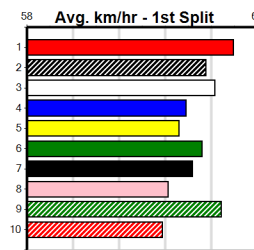

HOME OF THE PHOENIX

Distance: 525m, Race Type: Grade 5, Total Prizemoney: $8,785
1st: $5,900, 2nd: $1,820, 3rd: $915, 4th: $150

Watchdog Tips:

Bet:

Form Box Wgt Dist Track Date Time BON Margin 1st/2nd (Time) PIR Checked Comment W/R Split 1 S/P Grade

POMMEL BOY [5]
BE Dog Mar-22 Sire: FERNANDO BALE Dam: PRINCESS KIWI
Owner(s): N Cachia
Trainer: Chloe Dew (Anakie)
Winning Distances: < 300m (0) 300 - 399m (0) 400 - 499m (2) 500 - 599m (1) 600 - 699m (3) > 700m (0)
Winning Weights: 29.9(1) 30.0(2) 30.4(2) 30.5(1)
5th (3) 30.3 600 MEA R12 27-Apr-24 35.26 34.31 5.00L JOAN'S GEM (34.91) M/6776 . . . SW . . . 9.31 $4.00 5
4= (7) 30.2 680 GEL R6 03-May-24 39.55 39.33 3.25L RIPTIDE RUSLIE (39.33) S/5444 . . . . . 18.79 $5.80 5
5th (1) 29.9 715 SAN R6 16-May-24 42.64 41.62 10.00 CANYA AMY (41.95) M/4565 . . . . . 6.20 $27.30 SH
1st (3) 29.9 680 GEL R8 23-May-24 39.49 39.49 2.50L STELLA GIRL (39.66) M/3111 . . . . . 18.69 $2.70 S
5th (7) 29.9 660 BAL R5 31-May-24 38.56 38.09 7.00L MEPUNGA SURPRISE (38.09) S/5553 . . . . . 13.15 $15.60 S
6th (8) 30.1 650 SHP R8 10-Jun-24 37.64 36.94 7.50L CONTAINER (37.13) M/7666 . . . . . 18.53 $20.80 SH
8th (6) 29.5 600 MEA R7 29-Jun-24 35.51 34.30 11.00 DOTTY'S GIFT (34.77) M/8888 . . . . . 9.70 $26.10 5
3rd (2) 29.5 730 MEP R4 03-Jul-24 43.81 43.54 4.00L EXCAVATOR TICKET (43.54) S/2222 . . . . . 5.09 $2.50 S
Last 3 wins NOT included above
1st (4) 30.0 600 MEA R9 16-Mar-24 34.81 34.42 0.50L GO SEEK REECE (34.83) M/6543 . . . . . 9.32 $1.80 X67
1st (1) 30.0 595 SAN R5 11-Apr-24 34.90 34.56 0.75L IRISH MILLIE (34.94) M/2222 . . . . . 9.53 $3.40 5
1st (1) 30.4 640 SLE R3 21-Apr-24 37.09 37.01 2.75L BOOM LATERAL (37.27) Q/1111 . . . . . 6.22 $1.60 RW

Box History
Bx 1st 2nd 3rd 4th 5th 6th 7th 8th
1 3 . . . . . 1 1
2 . 1 1
3 1 1
4 1 1
5 . 1 1
6 1 . . . . . 1 1
7 . 2 1 1 1
8 . 1 . 1 . 1 1
Prize Best $31692.50
Starts 30.32(7)-24/2/24
Trk/Dts 24-6-2-4
APM 4-0-1-1
12601