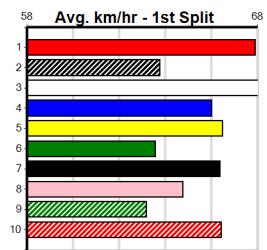

WESTLINK CONTAINER SALES

Distance: 525m, Race Type: Mixed 4/5, Total Prizemoney: $9,055
1st: $6,100, 2nd: $1,870, 3rd: $935, 4th: $150

Watchdog Tips:

Bet:

Table with columns: Form Box, Wgt, Dist, Track, Date, Time, BON, Margin, 1st/2nd (Time), PIR, Checked, Comment, WR, Split 1, S/P, Grade

STOMPING [5]
BK Dog Dec-21 Sire: AUSSIE INFRARED Dam: STEPPING
Owner(s): P Stucki
Trainer: Michelle Mallia (Avalon)
Winning Distances: < 300m (0) 300 - 399m (0) 400 - 499m (2) 500 - 599m (8) 600 - 699m (4) > 700m (0)
Winning Weights: 32.7(1) 33.1(1) 33.6(2) 33.7(1) 33.8(3) 34.0(1) 34.1(1) 34.2(1) 34.4(1) 34.5(1) 34.7(1)
Box History table and Prize Best Starts table included.

ZODIAC BALE (NSW)[4]
BEBD Bitch Jan-21 Sire: BARCIA BALE Dam: DYNA PATTY
Owner(s): B Wheeler
Trainer: Correy Grenfell (Anakie)
ENG BAL 2024-08-21
Winning Distances: < 300m (0) 300 - 399m (0) 400 - 499m (5) 500 - 599m (7) 600 - 699m (0) > 700m (0)
Winning Weights: 24.8(3) 25.0(1) 25.1(1) 25.2(1) 25.3(1) 25.6(1) 25.8(1) 26.0(1) 26.5(2)
Box History table and Prize Best Starts table included.

EXCAVATION [5]
DKBD Dog Jul-22 Sire: FERNANDO BALE Dam: THRIVING
Owner(s): A Tullio
Trainer: Jason Thompson (Pearcedale)
Winning Distances: < 300m (0) 300 - 399m (0) 400 - 499m (1) 500 - 599m (7) 600 - 699m (0) > 700m (0)
Winning Weights: 28.5(1) 28.6(1) 28.8(1) 29.0(1) 29.1(2) 29.2(1) 30.4(1)
Box History table and Prize Best Starts table included.

URANA JASMINE [4]
BE Bitch Apr-22 Sire: FERNANDO BALE Dam: GYPSY URANA
Owner(s): S Xerri
Trainer: Andrew Xerri (Merrimu)
Winning Distances: < 300m (0) 300 - 399m (0) 400 - 499m (2) 500 - 599m (3) 600 - 699m (0) > 700m (0)
Winning Weights: 25.4(1) 25.8(1) 25.9(1) 26.3(1) 26.6(1)
Box History table and Prize Best Starts table included.

GROOVEBIRD [5]
BK Bitch May-22 Sire: NEED MY MONEYNOW Dam: SAINT WEST
Owner(s): KRAMERICA (SYN), G Farrugia, W Gallagher
Trainer: Jeffrey Britton (Anakie)
Winning Distances: < 300m (0) 300 - 399m (0) 400 - 499m (1) 500 - 599m (4) 600 - 699m (2) > 700m (0)
Winning Weights: 29.1(1) 29.2(2) 29.3(2) 29.5(1) 29.8(1)
Box History table and Prize Best Starts table included.

1

2

3

4

5