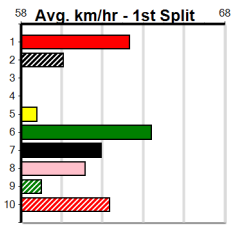

Track Record:

Distance	Time	Greyhound	Date Set
435m	24.030	WILD JAZZ	11-Feb-24
510m	28.487	DR. ASHER	05-Jun-24
640m	36.379	AUNT VIRGINIA	07-Jul-24

Sale

Sale

SPORTSBET EVERY DOG HAS ITS DAY

Distance: 435m, Race Type: Maiden, Total Prizemoney: \$2,535
1st: \$1,680, 2nd: \$520, 3rd: \$260, 4th: \$75