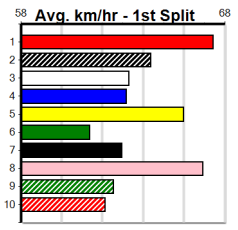

Sale

9
8:02PM
(VIC time)

BSG AUSTRALIA (1-4 WINS) DAMSELS DA

Distance: 435m, Race Type: Restricted Win, Total Prizemoney: $2,925
1st: $1,950, 2nd: $600, 3rd: $300, 4th: $75

Watchdog Tips: **0** **0** **0** **0** **Bet:**