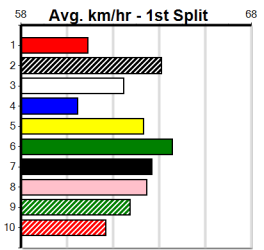

Sale

3

5:57PM

(VIC time)

ROTTI SECURITY

Distance: 435m, Race Type: Grade 6, Total Prizemoney: $2,925
1st: $1,950, 2nd: $600, 3rd: $300, 4th: $75

Watchdog Tips:

Bet:

Form Box	Wgt	Dist	Track	Date	Time	BON	Margin	1st/2nd (Time)	PIR	Checked	Comment	WR	Split 1	S/P	Grade

ELITE DARA [6]
BK Dog Jun-22 Sire: BERNARDO Dam: SUFFRAGETTE
Owner(s): Elite Greyhounds (SYN), J Timperley, D Rhoden, D O'meachair, B Telford
Winning Distances: < 300m (0) 300 - 399m (0) 400 - 499m (1) 500 - 599m (1) 600 - 699m (0) > 700m (0)
Winning Weights: 33.3(1) 33.9(1)
7th (3) 33.8 395 TRA R9 10-Jul-24 23.34 22.23 10.00 CASH FOR KOTA (22.65) M/7888 . . . W 4.15 $10.00 X67
6th (4) 33.9 435 SLE R10 17-Jul-24 25.42 24.54 2.50L CHALUPA BATMAN (25.25) M/566 . . . W 5.55 $43.70 RW
6th (1) 33.4 435 SLE R4 21-Jul-24 25.63 24.29 10.00 VALENCIA TILLY (24.94) Q/257 . . . W 5.34 $9.70 X67H
2nd (7) 33.5 435 SLE R9 24-Jul-24 24.85 24.44 1.25L PAW HUNTER (24.77) M/533 . . . . 5.42 $20.60 X67
6th (5) 33.2 350 HVL R2 31-Jul-24 20.18 19.20 3.00L RIPPED MIKADO (19.98) S/7 . . . . 6.96 $19.00 X67
4th (8) 33.6 435 SLE R3 11-Aug-24 25.29 24.42 5.50L PAW USAMI (24.92) M/523 . . . W 5.38 $6.70 X67
3rd (1) 33.6 435 SLE R9 14-Aug-24 25.16 24.45 6.50L DOCTOR MINTY (24.71) M/444 . . . . 5.43 $6.50 X67
3rd (8) 33.7 435 SLE R9 18-Aug-24 24.97 24.18 4.00L THORKILDSEN (24.71) S/433 . . . . 5.53 $8.40 X67
Last 3 wins NOT included above
1st (1) 33.3 435 SLE R1 02-Jun-24 24.89 24.37 9.50L DAINTREE PISTOL (25.53) Q/111 . . . . 5.37 $2.90 M
1st (6) 33.9 510 SLE R6 09-Jun-24 29.39 28.73 3.5L BE GRACEFUL (29.62) S/311 . . . . 9.45 $16.00 X67H

Box History

Bx	1st	2nd	3rd	4th	5th	6th	7th	8th
1	1							
2								
3					1			
4						1		
5						2		1
6	1							
7		1						1
8		1	1	1				

Prize Best Starts	$5285.00
Trk/Dts	24.85(7)-24/7/24
APM	18-2-2-2 11-1-2-2 3513

GRIDLOCKED [6]
BEED Dog Nov-21 Sire: FERNANDO BALE Dam: HOT CHARMOLA
Owner(s): Whatever goes (SYN), G Rounds, D Carroll
Winning Distances: < 300m (0) 300 - 399m (0) 400 - 499m (2) 500 - 599m (0) 600 - 699m (0) > 700m (0)
Winning Weights: 32.6(1) 33.1(1)
1st (6) 33.1 460 WGL R1 19-Mar-24 26.11 25.90 5.50L FLYING ENVY (26.49) M/111 . . . V10 . 6.64 $1.70 M
2nd (1) 33.1 525 MEA R1 30-Mar-24 30.49 29.50 3.75L UNREAL MISS (30.24) M/3222 . . . . 5.24 $2.10 7
2nd (4) 33.1 525 MEP R4 03-Apr-24 30.57 29.91 4.25L BUN TORNADO (30.28) M/4332 . . . . 5.26 $2.80 X67H
3rd (8) 33.0 450 SHP R5 29-Apr-24 25.71 25.15 4.75L YUM CHA JACK (25.38) S/543 . . . SW . 6.88 $1.60 RW
8th (7) 32.9 525 MEA R1 04-May-24 31.45 29.61 22.00 REITERATE (29.97) M/8688 . . . . 5.35 $15.50 X67
1st (4) 32.6 400 WGL R3 20-Aug-24 22.94 22.29 2.75L BARRETOS (23.13) M/21 . . . . 8.46 $4.10 7
Last 3 wins NOT included above

Box History

Bx	1st	2nd	3rd	4th	5th	6th	7th	8th
1		1						
2								
3								
4	1	1						
5								
6	1							
7								1
8			1					

Prize Best Starts	$6690.00
Trk/Dts	FSH 6-2-2-1 0-0-0-0
APM	3806