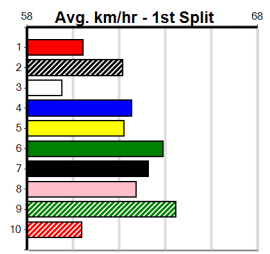

Sale
12
9:01PM
(VIC time)

TOONGABBIE LODGE

Distance: 435m, Race Type: Grade 5, Total Prizemoney: $2,925
1st: $1,950, 2nd: $600, 3rd: $300, 4th: $75

Watchdog Tips: ☐ ☐ ☐ ☐ ☐ Bet: ☐

1

ON REPEAT (NSW)[5]
BK Dog Jan-22 Sire: ZACK MONELLI Dam: JENNIFER ECCLES
Owner(s): CHANA RACING (SYN), T Cogger, M Cogger Trainer: Justin Bowman (Kilmany)
Winning Distances: < 300m (0) 300 - 399m (0) 400 - 499m (3) 500 - 599m (0) 600 - 699m (0) > 700m (0)
Winning Weights: 31.0(1) 31.2(1) 31.5(1)

Box	1st	2nd	3rd	4th	5th	6th	7th	8th
1								1
2	1							
3								
4								
5								
6	1							1 1
7								
8								
9								
10								

3rd (7) 30.5 395 TRA R3 08-Jul-24 22.76 22.32 4.00L STRIKE IT RYKER (22.49) M/564 . . . 3.93 $9.00 7
2nd (2) 30.7 395 TRA R4 15-Jul-24 23.66 22.67 8.00L ROLLING COAL (23.13) Q/222 . . . 3.93 $9.90 T3-7
1st (6) 31.0 435 SLE R4 24-Jul-24 25.24 24.44 1.5L ITALICS (25.34) M/622 . . . 5.48 $13.50 7
8th (4) 30.5 435 SLE R3 28-Jul-24 25.73 24.46 13.00 LITTLE MEG (24.88) M/335 . . . SW 5.45 $47.20 X67
7th (4) 30.5 435 SLE R9 04-Aug-24 25.34 24.36 7.50L AKINA JAZZ (24.83) M/666 . . . 5.45 $26.70 RW
5th (8) 30.8 400 WGL R11 08-Aug-24 23.41 22.66 4.25L DUNSMORE FLYER (23.13) M/45 . . . 8.71 $14.80 T3-6
1st (7) 31.2 435 SLE R10 14-Aug-24 24.89 24.45 0.05L BE GRACEFUL (24.89) M/621 . . . 5.46 $19.60 6G
7th (8) 31.0 435 SLE R3 18-Aug-24 25.24 24.18 16.00 FLYING GENERAL (24.18) S/866 . . . 5.61 $33.80 RWH

Last 3 wins NOT included above
1st (4) 31.5 435 SLE R3 24-Apr-24 25.41 24.60 2.25L IGNITION STARTER (25.55) M/421 . . . 5.48 $2.50 M

Prize Best Starts Trk/Dts APM $3480.00 24.89(7)-14/8/24 12-3-1-1 6-3-0-0 2984

2

GEOFF'S BOMBER [5]
BK Dog Jun-21 Sire: ASTON DUKE Dam: ROZEHILL BETH
Owner(s): G Green Trainer: Geoffrey Green (Woodside)
Winning Distances: < 300m (0) 300 - 399m (5) 400 - 499m (2) 500 - 599m (0) 600 - 699m (0) > 700m (0)
Winning Weights: 32.4(2) 32.6(1) 32.7(1) 32.8(1) 32.9(1) 33.2(1)

Box	1st	2nd	3rd	4th	5th	6th	7th	8th
1	1	2	2			2	2	
2	2	2	2	3	3	3	1	
3	1	1	1		1	4		
4	1			1	2		3	
5						3		1
6	2				1	3	1	
7	2		1	1	1	1	1	1
8	1	1	2	3				

7th (3) 32.4 350 TRA R12 10-Jun-24 20.71 19.88 9.00L CHARLOTTE'S HAND (20.11) M/46 . . . 6.80 $12.80 T3-5
2nd (8) 33.2 400 WGL R4 20-Jun-24 23.04 22.89 1.25L WHY NOT EMILY (22.95) M/22 . . . 8.61 $12.90 T3-5
8th (5) 33.2 435 SLE R12 30-Jun-24 25.29 24.46 10.00 MADALIA SNOOPY (24.62) M/777 . . . 5.43 $39.50 5
6th (5) 33.0 395 TRA R7 05-Jul-24 22.56 21.86 11.00 BLAZING DINO (21.86) M/356 . . . 3.81 $34.80 5
6th (5) 32.5 395 TRA R5 15-Jul-24 23.55 22.67 7.00L INTER TRIGON (23.08) M/876 . . . 4.19 $11.10 T3-5
5th (7) 32.8 435 SLE R12 11-Aug-24 25.34 24.42 2.00L DR. DOT (25.21) M/422 . . . 5.34 $17.10 5
6th (5) 33.0 400 WGL R12 15-Aug-24 23.60 22.75 13.00 BUDDY BLUE (22.75) M/57 . . . 8.54 $4.80 T3-5
3rd (3) 32.7 435 SLE R12 18-Aug-24 25.28 24.18 7.50L NO DOORS (24.76) M/422 . . . 5.49 $17.10 5

Last 3 wins NOT included above
1st (6) 32.4 395 TRA R10 05-Feb-24 22.66 22.25 1.25L LETTER TO YOU (22.74) M/111 . . . 3.82 $2.50 5
1st (8) 32.4 395 TRA R7 29-Apr-24 22.64 22.39 4.00L HURRICANE MAX (22.91) Q/111 . . . 3.80 $5.50 T3-5
1st (2) 32.8 395 TRA R5 13-May-24 22.62 22.53 3.00L BE A CHARACTER (22.82) M/111 . . . 3.79 $2.80 5

Prize Best Starts Trk/Dts APM $11040.00 24.88(2)-10/3/24 67-7-6-7 8-1-0-2 2771