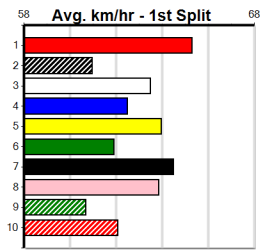

GIPPSLANDS GOLD 98.3

Distance: 510m, Race Type: Grade 5, Total Prizemoney: $3,340
1st: $2,230, 2nd: $690, 3rd: $345, 4th: $75

Watchdog Tips:

Bet:

Table with headers: Form Box, Wgt, Dist, Track, Date, Time, BON, Margin, 1st/2nd (Time), PIR, Checked, Comment, W/R, Split 1, S/P, Grade

JENNY BALE (NSW)[5]
BK Bitch Mar-22
Sire: DROOPYS SYDNEY Dam: DYNA UNI
Trainer: Luke Harris (Devon Meadows)
Winning Distances: < 300m (0) 300 - 399m (0) 400 - 499m (0) 500 - 599m (3) 600 - 699m (0) > 700m (0)
Winning Weights: 26.9(2) 27.0(1)
2nd (4) 26.8 525 MEA R1 22-Jun-24 30.26 29.65 3.00L CABAO OPAL (30.05) Q/1122 . . . 5.07 $12.20 X67
6th (2) 26.8 525 MEA R3 06-Jul-24 31.11 30.06 11.00 FLY ALI (30.34) M/7445 . . . 5.22 $5.50 X67
7th (1) 26.7 525 MEP R10 10-Jul-24 31.00 30.00 8.50L QUEEN AVENGER (30.43) Q/2446 . . . 5.16 $1.90 X67H
1st (6) 26.9 515 SAP R5 15-Jul-24 30.32 29.45 2.00L PAW FLASH (30.45) Q/1111 . . . 5.22 $2.60 X67
4th (3) 27.5 525 MEA R12 27-Jul-24 30.78 30.09 2.25L FARNHAM BALE (30.63) Q/1111 . . . 5.13 $4.60 5
6th (7) 27.5 525 MEP R7 31-Jul-24 30.94 29.92 14.00 KINGSLEY BALE (29.99) M/5666 . . . VO 5.29 $40.70 5H
5th (2) 27.5 515 SAP R2 12-Aug-24 30.60 29.27 15.00 TOP SPEED GEAR (29.57) M/4355 . . . 5.26 $3.10 5
4th (4) 27.6 525 MEP R9 21-Aug-24 30.67 29.91 6.00L DEROGATIVE (30.25) M/2223 . . . 5.12 $11.60 5
Last 3 wins NOT included above
1st (8) 26.9 525 MEP R2 22-May-24 30.49 29.92 0.75L AKELA JUDO (30.52) M/1111 . . . 5.23 $4.00 RW
1st (2) 27.0 525 MEP R4 29-May-24 30.31 29.92 4.50L PAW ERINA (30.61) Q/1111 . . . 5.07 $2.00 X67H

Box History table for JENNY BALE (NSW) with columns Bx, 1st, 2nd, 3rd, 4th, 5th, 6th, 7th, 8th. Includes Prize Best Starts Trk/Dts APM.

LAKEVIEW DECEAH [5]
WF Bitch Feb-22
Sire: FERNANDO BALE Dam: LAKEVIEW MAISEY
Trainer: Harley Whelan (Metung)
Winning Distances: < 300m (0) 300 - 399m (1) 400 - 499m (0) 500 - 599m (3) 600 - 699m (0) > 700m (0)
Winning Weights: 26.6(1) 27.1(1) 27.4(2)
4th (3) 27.1 510 SLE R5 30-Jun-24 29.52 28.84 7.50L TAHONTA (29.02) M/555 . . . 9.56 $3.70 5
1st (6) 27.1 510 SLE R8 07-Jul-24 29.06 28.89 1.5L DAINTREE GRANITE (29.16) M/1111 . . . 9.25 $4.40 5
7th (2) 27.2 510 SLE R8 14-Jul-24 29.41 28.71 11.00 ZARA MARNIE (28.71) M/787 . . . V3 9.40 $19.50 X45
6th (2) 27.3 510 SLE R6 21-Jul-24 29.38 28.81 8.50L OKAY BOOMER (28.81) M/887 . . . 9.62 $15.40 X45
5th (1) 27.6 510 SLE R5 28-Jul-24 29.68 28.91 10.00 COLLINDA AIR (29.00) M/566 . . . 9.58 $4.00 5
2nd (3) 27.9 510 SLE R8 11-Aug-24 29.17 29.05 1.75L FIGHT THE FIGHT (29.05) M/222 . . . 9.32 $24.10 X45
8th (1) 27.5 510 SLE R6 18-Aug-24 29.81 28.90 11.00 MADALIA TIPPER (29.10) Q/788 . . . SW 9.88 $6.70 5
7th (2) 27.9 510 SLE R8 21-Aug-24 29.71 28.92 10.00 SEPHORA BALE (29.03) M/777 . . . 9.75 $14.30 X45
Last 3 wins NOT included above
1st (3) 26.6 395 TRA R1 01-May-24 22.37 21.88 0.25L SACRED SWORD (22.38) M/111 . . . 3.75 $4.80 M
1st (5) 27.4 510 SLE R5 19-Jun-24 29.12 28.97 5.50L RANGER'S GIRL (29.49) M/431 . . . 9.34 $15.10 X67
1st (8) 27.4 510 SLE R7 23-Jun-24 29.00 29.00 0.50L RAPID HEART (29.04) M/322 . . . 9.42 $10.00 RW

Box History table for LAKEVIEW DECEAH with columns Bx, 1st, 2nd, 3rd, 4th, 5th, 6th, 7th, 8th. Includes Prize Best Starts Trk/Dts APM.