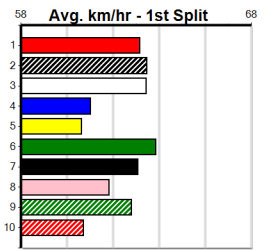

Sale

2
5:35PM

(VIC time)

MONACELLARS

Distance: 435m, Race Type: Grade 7, Total Prizemoney: $2,925
1st: $1,950, 2nd: $600, 3rd: $300, 4th: $75

Watchdog Tips: ☐ ☐ ☐ ☐ ☐ Bet: ☐

Form Box Wgt Dist Track Date Time BON Margin 1st/2nd (Time) PIR Checked Comment W/R Split 1 S/P Grade

1 SHE'S OUR ART [7]
BK Bitch Nov-22 Sire: SHIMA SHINE Dam: MISS MALFUNCTION Trainer: Justin Bowman (Kilmany)
Owner(s): J Arter ENG WGL 2024-08-22
Winning Distances: < 300m (0) 300 - 399m (0) 400 - 499m (1) 500 - 599m (0) 600 - 699m (0) > 700m (0)
Winning Weights: 27.6(1)

Box	1st	2nd	3rd	4th	5th	6th	7th	8th
1								
2								
3							1	
4	1							1
5								
6								
7		1						
8								

Prize Best $2000.00
Starts 25.09(4)-4/8/24
Trk/Dts 4-1-1-0
APM 2-1-0-0
2000

2 SHARNI'S SECRET [7]
BK Bitch Dec-22 Sire: TOMMY SHELBY Dam: PERSIAN GODDESS Trainer: John Musselwhite (Lindenow)
Owner(s): L Traynor
Winning Distances: < 300m (0) 300 - 399m (0) 400 - 499m (1) 500 - 599m (0) 600 - 699m (0) > 700m (0)
Winning Weights: 25.8(1)

Box	1st	2nd	3rd	4th	5th	6th	7th	8th
1								
2				1				
3								
4								
5								
6								
7	1		1					
8			2					

Prize Best $2615.00
Starts 25.27(7)-28/7/24
Trk/Dts 5-1-0-3
APM 2-0-0-1
2600

3 WISDOM BALE (NSW)[7]
BK Bitch Jul-22 Sire: JARVIS BALE Dam: ETHLA ALLEN Trainer: Luke Harris (Devon Meadows)
Owner(s): T Kennedy-harris
Winning Distances: < 300m (0) 300 - 399m (0) 400 - 499m (1) 500 - 599m (0) 600 - 699m (0) > 700m (0)
Winning Weights: 25.2(1)

Box	1st	2nd	3rd	4th	5th	6th	7th	8th
1		1	1		1			
2					1			
3								
4								1
5					1			
6					2			
7		2			1			
8		2		1				

Prize Best $2992.50
Starts 14-1-5-0
Trk/Dts 0-0-0-0
APM 2465

4 KELLI [7]
BK Bitch Jul-20 Sire: AUSSIE INFRARED Dam: MIRIAM Trainer: Jennifer Gill (Darriman)
Owner(s): J Gill
Winning Distances: < 300m (0) 300 - 399m (0) 400 - 499m (1) 500 - 599m (0) 600 - 699m (0) > 700m (0)
Winning Weights: 26.2(1)

Box	1st	2nd	3rd	4th	5th	6th	7th	8th
1		1	1	1	2			1
2					2	2		
3		1	1	1	1	1	1	
4	1			1	1	1	1	
5			1			2		
6		2			2			1
7			1					
8		1	2			1		

Prize Best $6170.00
Starts 24.85(7)-23/6/24
Trk/Dts 34-1-5-6
APM 30-1-5-6
3402

5 MAGICAL PAWS [7]
BKW Bitch May-22 Sire: AUSSIE INFRARED Dam: QUICK PAWS Trainer: Peter McKenzie (Tinamba)
Owner(s): P McKenzie
Winning Distances: < 300m (0) 300 - 399m (0) 400 - 499m (1) 500 - 599m (0) 600 - 699m (0) > 700m (0)
Winning Weights: 28.3(1)

Box	1st	2nd	3rd	4th	5th	6th	7th	8th
1			2		1		3	
2			1		2		2	
3	1	1			1			
4				2				
5					1			
6								
7				1				
8				1				

Prize Best $2200.00
Starts 25.25(3)-14/8/24
Trk/Dts 20-1-1-3
APM 6-1-0-0
1510