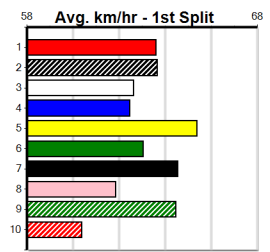

Sale
10
8:22PM
(VIC time)

CABINET CONNECTIONS

Distance: 435m, Race Type: Grade 5, Total Prizemoney: $2,925
1st: $1,950, 2nd: $600, 3rd: $300, 4th: $75

Watchdog Tips: ☐ ☐ ☐ ☐ ☐

Bet:

Form Box Wgt Dist Track Date Time BON Margin 1st/2nd (Time) PIR Checked Comment W/R Split 1 S/P Grade

BEST OF COLOUR [5]
BE Dog Nov-21 Sire: WHISKEY RIOT Dam: COOLER COLOUR
Owner(s): JUST COLOUR (SYN), C Haigh, J Reynolds Trainer: Jane Reynolds (Pearcedale)
Winning Distances: < 300m (0) 300 - 399m (0) 400 - 499m (3) 500 - 599m (1) 600 - 699m (0) > 700m (0)
Winning Weights: 32.2(1) 32.5(1) 32.9(1) 33.1(1)

Box	1st	2nd	3rd	4th	5th	6th	7th	8th
1		2	3					
2				2	1	1	2	
3	1							
4	1	1	1		2	1		1
5	1	1			1	2	1	
6			2		2			1
7	1	4	2					1
8	1	2						

Prize Best Starts Trk/Dts APM: $18445.00, 24.81(7)-7/7/24, 46-4-10-10, 2-1-0-1, 8501

4th (2) 32.5 515 SAP R9 24-Jun-24 30.39 29.46 3.75L TEMPER TRAP (30.13) M/3444 . . . . . 5.16 $3.60 X67
2nd (7) 32.6 510 SLE R4 30-Jun-24 29.19 28.84 0.10L MADALIA TIPPER (29.18) M/223 . . . . . 9.21 $3.90 RW
1st (7) 32.2 435 SLE R9 07-Jul-24 24.81 24.39 3.25L MYALL MEG (25.02) M/411 . . . . . 5.42 $10.20 X67
3rd (8) 32.2 435 SLE R4 14-Jul-24 24.97 24.43 4.00L RAPIDFIRE DENZEL (24.69) M/344 . . . . . 5.42 $1.60 RW
7th (2) 32.5 460 WGL R7 23-Jul-24 26.71 25.66 7.00L MISS JAZZ (26.24) M/466 . . . . . 6.67 $10.70 5
5th (2) 32.9 400 WGL R3 30-Jul-24 23.32 22.45 13.00L ZEUS THUNDERBOLT (22.45) Q/66 . . . . . 8.80 $26.90 RWH
1st (5) 32.9 400 WGL R12 09-Aug-24 22.90 22.22 0.25L CRYPTO ROYALTY (22.92) M/22 . . . . . 8.49 $8.10 5NP
5th (6) 32.9 460 WGL R7 16-Aug-24 26.36 25.63 7.00L MARCO ROSE (25.88) Q/245 . . . . . 6.59 $16.00 5

Last 3 wins NOT included above

1st (4) 33.1 460 WGL R1 24-Oct-23 26.14 25.83 4.75L DUNDEE DIXIE (26.46) Q/111 . . . . . 6.56 $1.50 M
1st (8) 32.5 515 SAP R9 13-May-24 29.81 29.81 5.00L LOVELY LAINIEY (30.16) M/1111 . . . . . 5.13 $3.30 X67H