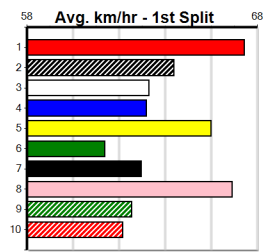

Sale
9
8:02PM

BSG AUSTRALIA (1-4 WINS) DAMSELS DASH

Distance: 435m, Race Type: Restricted Win, Total Prizemoney: $2,925
1st: $1,950, 2nd: $600, 3rd: $300, 4th: $75

(VIC time)

Watchdog Tips:

Bet:

Form Box	Wgt	Dist	Track	Date	Time	BON	Margin	1st/2nd (Time)	PIR	Checked	Comment	WR	Split 1	S/P	Grade

1 BLUEBELLE COLOUR [5]
BE Bitch Nov-21 Sire: WHISKEY RIOT Dam: COOLER COLOUR
Owner(s): JUST COLOUR (SYN), C Haigh, J Reynolds Trainer: James Reynolds (Pearcedale)
Winning Distances: < 300m (0) 300 - 399m (1) 400 - 499m (2) 500 - 599m (0) 600 - 699m (0) > 700m (0)
Winning Weights: 26.2(2) 26.3(1)
3rd (6) 26.6 350 HVL R3 02-Jun-24 19.58 19.24 5.00L SICK AND TIRED (19.24) M/4 6.57 $5.70 RWH
7th (7) 26.6 350 HVL R3 09-Jun-24 19.81 19.29 7.50L SICK AND TIRED (19.29) M/5 6.68 $14.90 RWF
6th (8) 26.5 515 SAP R4 17-Jun-24 30.52 29.74 5.50L SPRINGVIEW NOAH (30.14) M/2223 SW 5.15 $2.90 5NP
4th (4) 26.2 515 SAP R6 24-Jun-24 30.08 29.46 7.50L YOGEN BALE (29.55) Q/1134 5.09 $24.30 5H
2nd (2) 25.9 435 SLE R10 30-Jun-24 24.88 24.46 1.25L ROBBIE LEE ROSE (24.80) M/222 SW 5.32 $3.70 5
5th (6) 25.6 460 WGL R7 26-Jul-24 26.47 25.84 3.5L DON'T TELL SHELL (26.22) M/133 6.52 $11.80 5
2nd (5) 26.1 460 WGL R5 02-Aug-24 25.95 25.82 2.00L BEBOP JAZZ (25.82) Q/112 6.48 $7.50 RW
2nd (7) 26.5 460 WGL R6 09-Aug-24 25.89 25.58 1.25L DARNUM DESIRE (25.80) Q/222 6.47 $2.20 5
Last 3 wins NOT included above
1st (4) 26.2 435 SLE R2 22-Oct-23 25.21 24.56 0.10L SODA SHARKO (25.21) M/322 5.42 $6.80 M
1st (4) 26.3 300 HVL R3 29-Oct-23 16.72 16.54 1.75L HARD PRESS (16.84) M/4 SW 3.93 $23.10 X67
1st (1) 26.2 460 WGL R9 07-May-24 26.10 26.07 2.00L POT OF GOLD (26.23) M/111 6.54 $3.50 6G

Box History

Bx	1st	2nd	3rd	4th	5th	6th	7th	8th
1	1			1				
2		2	1	1				
3								
4	2	1		1				1
5			1	1	1			
6		2	1	1				
7		1	1	1				1
8					1			

Prize Best Starts Trk/Dts APM $13625.00 24.88(2)-30/6/24 23-3-7-3 2-1-1-0 5290

2 ELENA'S JEBRYNAH (NSW)[5]
BK Bitch Feb-22 Sire: WOW Dam: LITTLE JEBRYNAH
Owner(s): B Sykes Trainer: Bryan Sykes (Upper Beaconsfield)
Winning Distances: < 300m (0) 300 - 399m (0) 400 - 499m (3) 500 - 599m (0) 600 - 699m (0) > 700m (0)
Winning Weights: 26.0(1) 26.1(1) 26.4(1)
3rd (3) 26.0 400 WGL R4 02-Jul-24 23.51 22.51 0.50L RIO BORIS (23.48) M/11 8.63 $1.80 X67H
2nd (1) 25.8 400 WGL R4 09-Jul-24 23.18 22.52 0.025 PERCIVAL (23.18) M/22 8.52 $2.80 X67F
4th (4) 26.1 400 WGL R2 16-Jul-24 23.30 22.77 6.50L ASTON SPRITZ (22.87) M/64 8.78 $5.20 X67
3rd (3) 26.6 400 WGL R2 23-Jul-24 22.81 22.43 5.50L ZEUS THUNDERBOLT (22.43) Q/23 8.35 $13.60 X67
2nd (2) 26.7 460 WGL R5 30-Jul-24 26.48 25.99 0.10L ARCANIA (26.47) M/111 6.70 $1.80 X67
4th (4) 26.7 435 SLE R9 07-Aug-24 25.01 24.38 5.00L DR. GILLIAN (24.68) S/444 5.36 $7.10 6G
2nd (8) 26.1 425 BEN R10 16-Aug-24 24.32 23.83 0.75L SPRING COIN (24.28) Q/111 6.59 $7.40 X67
1st (3) 26.4 435 SLE R4 21-Aug-24 25.36 24.64 0.50L RYDER'S MAGIC (25.39) M/111 5.32 $10.80 RW
Last 3 wins NOT included above
1st (4) 26.0 400 WGL R1 30-Jan-24 22.76 22.39 2.75L HAPPY SHOSHONE (22.93) Q/11 8.35 $7.80 M
1st (8) 26.1 400 WGL R3 25-Jun-24 22.68 22.51 2.00L SAND DUNES (22.81) M/11 8.44 $2.70 7

Box History

Bx	1st	2nd	3rd	4th	5th	6th	7th	8th
1			1					
2			1	1				
3	1			2				
4	1			2				
5								
6								
7							1	
8	1		1					

Prize Best Starts Trk/Dts APM $8295.00 25.01(4)-7/8/24 12-3-3-2 3-1-0-0 6318