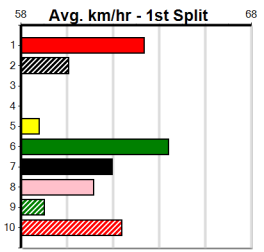

Sale

SPORTSBET EVERY DOG HAS ITS DAY

1
5:12PM
(VIC time)

Distance: 435m, Race Type: Maiden, Total Prizemoney: $2,535
1st: $1,680, 2nd: $520, 3rd: $260, 4th: $75

Watchdog Tips: ☐ ☐ ☐ ☐ ☐ Bet: ☐

Form Box	Wgt	Dist	Track	Date	Time	BON	Margin	1st/2nd (Time)	PIR	Checked	Comment	WR	Split 1	S/P	Grade

1

EXTINCT [M]
RF Bitch Sep-22 Sire: ASTON RUPEE Dam: DISTINCT
Owner(s): N De la roche Trainer: John Delaroché (Cranbourne Nort)
Winning Distances: < 300m (0) 300 - 399m (0) 400 - 499m (0) 500 - 599m (0) 600 - 699m (0) > 700m (0)
Winning Weights:

Pos	Box	Wgt	Dist	Track	Date	Time	BON	Margin	1st/2nd (Time)	PIR	Checked	Comment	WR	Split 1	S/P	Grade
6th (3)	25.7	425	BEN	R1	12-Jul-24	25.44	23.86	13.00	EVIE'S PROMISE (24.54)	M/456				6.68	$15.30	MH
2nd (3)	25.4	460	WGL	R2	13-Aug-24	26.17	25.71	0.75L	STAR COMMAND (26.12)	M/333				6.66	$10.10	MH
2nd (6)	25.5	460	WGL	R2	20-Aug-24	26.45	25.56	0.25L	GETTIN' TIPSYPY (26.44)	M/343				6.70	$3.00	MF

Last 3 wins NOT included above

Box History

Bx	1st	2nd	3rd	4th	5th	6th	7th	8th
1								
2								
3		1				1		
4								
5								
6		1						
7								
8								

Prize		$1120.00
Best		FSH
Starts		3-0-2-0
Trk/Dts		0-0-0-0
APM		1120

2

ALCARAZ [M]
BKW Dog Oct-22 Sire: PLAYLIST Dam: VALLEY REAPER
Owner(s): L Cardillo Trainer: Adrian Nuttall (Woodside)
Winning Distances: < 300m (0) 300 - 399m (0) 400 - 499m (0) 500 - 599m (0) 600 - 699m (0) > 700m (0)
Winning Weights:

Pos	Box	Wgt	Dist	Track	Date	Time	BON	Margin	1st/2nd (Time)	PIR	Checked	Comment	WR	Split 1	S/P	Grade
6th (5)	32.9	435	SLE	R1	21-Aug-24	25.72	24.64	9.00L	EXTREME BEAST (25.13)	S/446				5.46	$20.40	M

Last 3 wins NOT included above

Box History

Bx	1st	2nd	3rd	4th	5th	6th	7th	8th
1								
2								
3								
4								
5						1		
6								
7								
8								

Prize		$0.00
Best		25.72(5)-21/8/24
Starts		1-0-0-0
Trk/Dts		1-0-0-0
APM		0

3

KILMANY WARRIOR [M]
BD Dog Dec-22 Sire: CATCH THE THIEF Dam: POPOWSKI
Owner(s): L Cardillo Trainer: Des Douch (Maffra)
Winning Distances: < 300m (0) 300 - 399m (0) 400 - 499m (0) 500 - 599m (0) 600 - 699m (0) > 700m (0)
Winning Weights:

Pos	Box	Wgt	Dist	Track	Date	Time	BON	Margin	1st/2nd (Time)	PIR	Checked	Comment	WR	Split 1	S/P	Grade

Last 3 wins NOT included above

Box History

Bx	1st	2nd	3rd	4th	5th	6th	7th	8th
1								
2								
3								
4								
5								
6								
7								
8								

Prize		$0
Best		FSH
Starts		0-0-0-0
Trk/Dts		0-0-0-0
APM		0

4

TOWN LEGEND [M]
BD Dog Dec-22 Sire: CATCH THE THIEF Dam: POPOWSKI
Owner(s): L Cardillo Trainer: Des Douch (Maffra)
Winning Distances: < 300m (0) 300 - 399m (0) 400 - 499m (0) 500 - 599m (0) 600 - 699m (0) > 700m (0)
Winning Weights:

Pos	Box	Wgt	Dist	Track	Date	Time	BON	Margin	1st/2nd (Time)	PIR	Checked	Comment	WR	Split 1	S/P	Grade

Last 3 wins NOT included above

Box History

Bx	1st	2nd	3rd	4th	5th	6th	7th	8th
1								
2								
3								
4								
5								
6								
7								
8								

Prize		$0
Best		FSH
Starts		0-0-0-0
Trk/Dts		0-0-0-0
APM		0