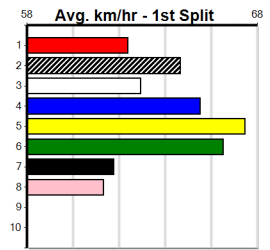

JAMES YEATES PRINTING & DESIGN

Distance: 435m, Race Type: Mixed 3/4, Total Prizemoney: $3,360
1st: $2,250, 2nd: $690, 3rd: $345, 4th: $75

Watchdog Tips: ☐ ☐ ☐ ☐ ☐ **Bet:** ☐ ☐ ☐ ☐ ☐ ☐ ☐

DR. JETHRO [3]
F Dog Feb-21 Sire: BERNARDO Dam: BEATRICE
Owner(s): DOCTORS KENNELS (SYN), J McMahon, J Gill Trainer: Emily McMahon (Darriman)
Winning Distances: < 300m (0) 300 - 399m (2) 400 - 499m (8) 500 - 599m (0) 600 - 699m (0) > 700m (0)
Winning Weights: 29.3(1) 29.6(1) 29.7(1) 30.4(1) 30.9(1) 31.1(1) 31.2(1) 31.9(1) 32.1(1) 32.2(1)
4th (6) 32.3 435 SLE R6 17-Jul-24 24.89 24.54 5.00L NAVARINO (24.54) S/876 . . . . . 5.43 $39.70 X34
1st (8) 31.9 435 SLE R9 21-Jul-24 24.72 24.29 1.25L DR. ERICA (24.81) M/622 . . . . . 5.45 $13.30 X45
3rd (8) 31.8 510 SLE R6 28-Jul-24 29.17 28.91 3.75L BLACK VIPER (28.91) M/333 . . . . . 9.39 $7.30 5
6th (2) 32.0 350 HVL R5 31-Jul-24 19.75 19.20 4.00L BLIND AMBITION (19.48) S/8 . . . . . 6.80 $5.20 5
3rd (6) 32.0 510 SLE R8 04-Aug-24 29.26 28.78 7.00L BLACK VIPER (28.78) M/323 . . . . . 9.50 $12.90 X45
3rd (5) 32.2 510 SLE R8 07-Aug-24 29.16 28.75 6.00L BANJO ONE STRING (28.75) S/877 . . . . . 9.49 $16.50 X45
8th (7) 32.4 510 SLE R8 11-Aug-24 29.67 29.05 9.00L FIGHT THE FIGHT (29.05) M/877 . . . . . 9.64 $13.70 X45
5th (7) 32.2 435 SLE R7 18-Aug-24 24.86 24.18 8.00L DESCRIPTION (24.32) M/776 . . . . . 5.44 $54.40 X34
Last 3 wins NOT included above
1st (8) 31.2 450 TRA R8 21-Feb-24 24.88 24.88 0.50L MAXED OUT (24.91) M/222 . . . . . 6.70 $2.80 X45
1st (1) 32.1 435 SLE R10 23-Jun-24 24.59 24.37 0.05L DR. MARSHAL (24.60) M/333 . . . . . 5.32 $7.50 5
1st (2) 32.2 435 SLE R9 14-Jul-24 24.74 24.43 0.75L RIBERO (24.77) Q/233 . . . . . 5.31 $2.70 5

Box History

Bx	1st	2nd	3rd	4th	5th	6th	7th	8th
1	2	1						
2	1	2		3	1		1	
3	1		1	2				1
4	1	1	1	1	1			
5			1	1	1			
6	1	2	1	2	2			
7	2	1	2	2	1			2
8	2	1	1			1	1	1

Prize Best Starts Trk/Dts APM

Prize Best Starts	$24240.00
Trk/Dts	24.59(1)-23/6/24
APM	60-10-8-7 19-4-1-2 9208