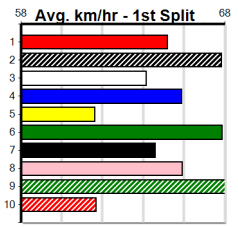

Distance: 300m, Race Type: Grade 5 Heat, Total Prizemoney: $2,925
1st: $1,950, 2nd: $600, 3rd: $300, 4th: $75

9

1:07PM

(VIC time)

Watchdog Tips:

0 0 0 0

Bet:

Form	Box	Weight	Dist	Track	Date	Time	BON	Margin	1st/2nd (Time)	PIR	Checked	Comment	W/R	Split 1	S/P	Grade	Winning Boxes							
1 INSTINCTIVELY (NSW)[5]																	<table border="1"> <tr><td>1</td><td>2</td><td>3</td><td>4</td><td>5</td><td>6</td><td>7</td><td>8</td></tr> <tr><td>2</td><td>1</td><td></td><td></td><td></td><td></td><td>1</td><td></td><td>2</td><td></td><td></td><td></td><td></td><td></td><td></td><td></td><td></td></tr> <tr><td>Prize</td><td></td><td></td><td></td><td></td><td></td><td></td><td></td><td></td><td></td><td></td><td></td><td></td><td></td><td></td><td></td><td></td><td>$18,140.00</td></tr> <tr><td>Best</td><td></td><td></td><td></td><td></td><td></td><td></td><td></td><td></td><td></td><td></td><td></td><td></td><td></td><td></td><td></td><td></td><td>F5H</td></tr> <tr><td>Starts</td><td></td><td></td><td></td><td></td><td></td><td></td><td></td><td></td><td></td><td></td><td></td><td></td><td></td><td></td><td></td><td></td><td>19-6-3-1</td></tr> <tr><td>Trk/Dst</td><td></td><td></td><td></td><td></td><td></td><td></td><td></td><td></td><td></td><td></td><td></td><td></td><td></td><td></td><td></td><td></td><td>0-0-0-0</td></tr> <tr><td>APM</td><td></td><td></td><td></td><td></td><td></td><td></td><td></td><td></td><td></td><td></td><td></td><td></td><td></td><td></td><td></td><td></td><td>$4314</td></tr> </table>							
2 MAJOR PHANTOM [5]																	<table border="1"> <tr><td>1</td><td>2</td><td>3</td><td>4</td><td>5</td><td>6</td><td>7</td><td>8</td></tr> <tr><td>3</td><td>1</td><td></td><td>2</td><td>1</td><td></td><td></td><td></td><td></td><td></td><td></td><td></td><td></td><td></td><td></td><td></td><td></td><td>$36,905.54</td></tr> <tr><td>Prize</td><td></td><td></td><td></td><td></td><td></td><td></td><td></td><td></td><td></td><td></td><td></td><td></td><td></td><td></td><td></td><td></td><td>16.48</td></tr> <tr><td>Best</td><td></td><td></td><td></td><td></td><td></td><td></td><td></td><td></td><td></td><td></td><td></td><td></td><td></td><td></td><td></td><td></td><td>F5H</td></tr> <tr><td>Starts</td><td></td><td></td><td></td><td></td><td></td><td></td><td></td><td></td><td></td><td></td><td></td><td></td><td></td><td></td><td></td><td></td><td>56-13-6-6</td></tr> <tr><td>Trk/Dst</td><td></td><td></td><td></td><td></td><td></td><td></td><td></td><td></td><td></td><td></td><td></td><td></td><td></td><td></td><td></td><td></td><td>25-8-2-3</td></tr> <tr><td>APM</td><td></td><td></td><td></td><td></td><td></td><td></td><td></td><td></td><td></td><td></td><td></td><td></td><td></td><td></td><td></td><td></td><td>$6025</td></tr> </table>							
3 SIMPLY STYLISH [5]																	<table border="1"> <tr><td>1</td><td>2</td><td>3</td><td>4</td><td>5</td><td>6</td><td>7</td><td>8</td></tr> <tr><td>1</td><td></td><td></td><td>1</td><td>1</td><td></td><td></td><td></td><td></td><td></td><td></td><td></td><td></td><td></td><td></td><td></td><td></td><td>$14,323.13</td></tr> <tr><td>Prize</td><td></td><td></td><td></td><td></td><td></td><td></td><td></td><td></td><td></td><td></td><td></td><td></td><td></td><td></td><td></td><td></td><td>F5H</td></tr> <tr><td>Best</td><td></td><td></td><td></td><td></td><td></td><td></td><td></td><td></td><td></td><td></td><td></td><td></td><td></td><td></td><td></td><td></td><td>F5H</td></tr> <tr><td>Starts</td><td></td><td></td><td></td><td></td><td></td><td></td><td></td><td></td><td></td><td></td><td></td><td></td><td></td><td></td><td></td><td></td><td>35-4-6-2</td></tr> <tr><td>Trk/Dst</td><td></td><td></td><td></td><td></td><td></td><td></td><td></td><td></td><td></td><td></td><td></td><td></td><td></td><td></td><td></td><td></td><td>0-0-0-0</td></tr> <tr><td>APM</td><td></td><td></td><td></td><td></td><td></td><td></td><td></td><td></td><td></td><td></td><td></td><td></td><td></td><td></td><td></td><td></td><td>$4175</td></tr> </table>							
4 ORIENTAL AURORA [5]																	<table border="1"> <tr><td>1</td><td>2</td><td>3</td><td>4</td><td>5</td><td>6</td><td>7</td><td>8</td></tr> <tr><td>1</td><td></td><td></td><td>1</td><td>1</td><td></td><td></td><td></td><td></td><td></td><td></td><td></td><td></td><td></td><td></td><td></td><td></td><td>$8,265.00</td></tr> <tr><td>Prize</td><td></td><td></td><td></td><td></td><td></td><td></td><td></td><td></td><td></td><td></td><td></td><td></td><td></td><td></td><td></td><td></td><td>17.11</td></tr> <tr><td>Best</td><td></td><td></td><td></td><td></td><td></td><td></td><td></td><td></td><td></td><td></td><td></td><td></td><td></td><td></td><td></td><td></td><td>F5H</td></tr> <tr><td>Starts</td><td></td><td></td><td></td><td></td><td></td><td></td><td></td><td></td><td></td><td></td><td></td><td></td><td></td><td></td><td></td><td></td><td>19-3-6-3</td></tr> <tr><td>Trk/Dst</td><td></td><td></td><td></td><td></td><td></td><td></td><td></td><td></td><td></td><td></td><td></td><td></td><td></td><td></td><td></td><td></td><td>3-1-0-0</td></tr> <tr><td>APM</td><td></td><td></td><td></td><td></td><td></td><td></td><td></td><td></td><td></td><td></td><td></td><td></td><td></td><td></td><td></td><td></td><td>$3583</td></tr> </table>