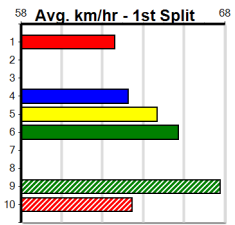

JVDM GREEN LIGHT ON PODCAST

Distance: 350m, Race Type: Maiden, Total Prizemoney: $2,535
1st: $1,680, 2nd: $520, 3rd: $260, 4th: $75

1

10:47AM
(VIC time)

Watchdog Tips: **0 0 0 0** Bet: .