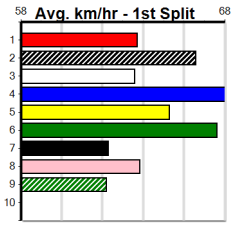

Healesville

PITSTOP MOWER REPAIRS

Distance: 300m, Race Type: Mixed 6/7, Total Prizemoney: $2,925
1st: $1,950, 2nd: $600, 3rd: $300, 4th: $75

3

11:22AM

(VIC time)

Watchdog Tips: 0 0 0 0 **Bet:** .