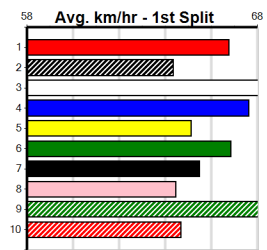

SPORTSBET HT2

Distance: 300m, Race Type: Grade 5 Heat, Total Prizemoney: $2,925
1st: $1,950, 2nd: $600, 3rd: $300, 4th: $75

Watchdog Tips:

Bet:

Table with columns: Form Box, Wgt, Dist, Track, Date, Time, BON, Margin, 1st/2nd (Time), PIR, Checked, Comment, W/R, Split 1, S/P, Grade

HAPPY CHICK [5]
RF Bitch Sep-21 Sire: FERNANDO BALE Dam: AMELIA CHRISTA
Owner(s): Powellful Ryino (SYN), M Ryan, A Powell
Trainer: Darren Ryan (Boronia)
Winning Distances: < 300m (0) 300 - 399m (4) 400 - 499m (0) 500 - 599m (0) 600 - 699m (0) > 700m (0)
Winning Weights: 25.1(1) 25.3(1) 25.7(1) 26.1(1)
Box History table and Prize Best Starts table included.

KEISHA [5]
BK Bitch Dec-21 Sire: WHISKEY RIOT Dam: ALCYONE
Owner(s): L Moore
Trainer: Natalie Presutto (Devon Meadows)
Winning Distances: < 300m (0) 300 - 399m (4) 400 - 499m (4) 500 - 599m (0) 600 - 699m (0) > 700m (0)
Winning Weights: 28.2(1) 28.3(1) 28.4(2) 28.6(2) 28.9(1) 29.0(1)
Box History table and Prize Best Starts table included.

MAJOR CYCLONE [5]
WBK Dog Oct-19 Sire: MEPUNGA BLAZER Dam: MAJOR SPOILS
Owner(s): B Dowler
Trainer: Brian Hodgson (Smythesdale)
Winning Distances: < 300m (0) 300 - 399m (21) 400 - 499m (0) 500 - 599m (0) 600 - 699m (0) > 700m (0)
Winning Weights: 33.3(1) 33.5(1) 33.7(1) 33.8(2) 33.9(2) 34.0(2) 34.1(3) 34.2(3) 34.3(1) 34.6(4) 35.7(1)
Box History table and Prize Best Starts table included.

BANK ROBBER [5]
BEBD Dog Feb-22 Sire: BERNARDO Dam: SILVER SALUTE
Owner(s): D Rhodes
Trainer: Donald Rhodes (Heyfield)
Winning Distances: < 300m (0) 300 - 399m (3) 400 - 499m (0) 500 - 599m (0) 600 - 699m (0) > 700m (0)
Winning Weights: 38.3(1) 38.7(1) 39.2(1)
Box History table and Prize Best Starts table included.

BOSUSTOW [5]
RF Dog Sep-21 Sire: FERNANDO BALE Dam: AMELIA CHRISTA
Owner(s): A Lamarca
Trainer: Anthony Lamarca (Burwood East)
Winning Distances: < 300m (0) 300 - 399m (2) 400 - 499m (2) 500 - 599m (1) 600 - 699m (0) > 700m (0)
Winning Weights: 34.4(1) 34.6(2) 34.7(1) 35.2(1)
Box History table and Prize Best Starts table included.