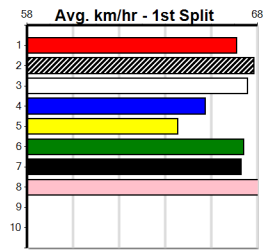

GORSKI ENGINEERING

Distance: 350m, Race Type: Mixed 3/4, Total Prizemoney: $3,360
1st: $2,250, 2nd: $690, 3rd: $345, 4th: $75

Watchdog Tips:

Bet:

Table with columns: Form Box, Wgt, Dist, Track, Date, Time, BON, Margin, 1st/2nd (Time), PIR, Checked, Comment, W/R, Split 1, S/P, Grade

Race 1: EXTREMELY POTENT [4]. Dog: MEA R6. Sire: AUSSIE INFRARED. Dam: POTENT. Trainer: Peter Presutto (Devon Meadows). Includes winning distances, weights, and a box history table.

Race 2: FIFTY SHORT [4]. Dog: GRA R9. Sire: ORSON ALLEN. Dam: SUMMER SKYE. Trainer: Kevin Turner (Lara). Includes winning distances, weights, and a box history table.

Race 3: SONIC DIESEL [4]. Dog: HVL R7. Sire: FULLY LOADED. Dam: IVEY'S AFFAIR. Trainer: Marion Clay (Lang Lang). Includes winning distances, weights, and a box history table.

Race 4: AYIA NEIGHBOUR [4]. Dog: HVL R8. Sire: HARD STYLE RICO. Dam: AYIA SOPHIA. Trainer: Jeff Gorgioski (Stanhope). Includes winning distances, weights, and a box history table.

Race 5: SMART TALK [4]. Dog: HVL R5. Sire: FERNANDO BALE. Dam: IT'S ALL TALK. Trainer: Angela Galea (Sunshine North). Includes winning distances, weights, and a box history table.