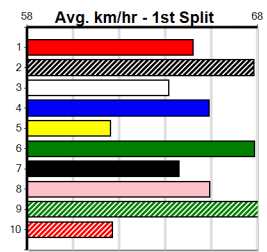

Distance: 300m, Race Type: Grade 5 Heat, Total Prizemoney: $2,925
1st: $1,950, 2nd: $600, 3rd: $300, 4th: $75

Watchdog Tips:

Bet:

Table with columns: Form Box, Wgt, Dist, Track, Date, Time, BON, Margin, 1st/2nd (Time), PIR, Checked, Comment, W/R, Split 1, S/P, Grade

INSTINCTIVELY (NSW)[5]
BD Dog Dec-21 Sire: FERNANDO BALE Dam: ROCK LILY Trainer: Matthew Marshall (Darley)
Owner(s): G Ebenezer
Winning Distances: < 300m (0) 300 - 399m (1) 400 - 499m (3) 500 - 599m (2) 600 - 699m (0) > 700m (0)
Winning Weights: 31.3(1) 31.6(2) 31.7(1) 32.0(1) 32.8(1)
3rd (8) 32.5 460 GEL R8 22-Dec-23 25.87 25.61 3.75L DUTCH RIOT (25.61) S/432 . . . 6.67 $6.20 X45
6th (6) 32.8 460 WGL R6 05-Jan-24 26.16 25.41 9.50L PASS THE BUCK (25.51) M/556 . . . 6.56 $33.20 SH
5th (1) 32.7 525 MEA R3 13-Jan-24 30.65 29.67 6.50L ZIPPING MINAJ (30.20) M/4445 . SW . 5.22 $4.80 5H
8th (2) 33.6 515 SAN R7 14-Mar-24 30.50 29.27 15.00 PEAKY BOO (29.51) M/4335 . . . 5.16 $14.00 SH
5th (8) 31.9 390 BAL R11 15-May-24 22.55 22.06 7.50L EXPLOSIVE DEBT (22.06) S/56 . . . 8.58 $2.60 X45
1st (6) 31.3 390 BAL R12 22-May-24 22.33 21.85 0.75L EL DORA (22.38) Q/22 . . . 8.36 $4.40 5
5th (2) 31.5 400 GEL R5 01-Jun-24 22.94 22.41 6.50L BORACAY STORM (22.49) M/44 . . . 8.59 $9.20 X34
6th (1) 31.0 410 HOR R10 11-Jun-24 24.27 23.42 6.00L BROADSIDE (23.86) Q/34 . VO . 10.50 $2.40 5
Last 3 wins NOT included above
1st (3) 32.0 525 MEP R5 20-Sep-23 30.61 30.39 1.5L SIDE OF ICE (30.72) M/3221 . . . 5.22 $2.40 X67H
1st (8) 31.6 525 MEP R11 04-Oct-23 30.35 30.07 0.75L CASINO DON (30.38) M/1111 . . . 5.17 $3.30 5
1st (1) 32.8 400 GEL R10 08-Dec-23 22.28 22.10 0.50L SHORT AND STUMPY (22.31) M/22 . SW . 8.36 $7.80 5
Box History: Table with columns Bx, 1st, 2nd, 3rd, 4th, 5th, 6th, 7th, 8th. Prizes: $18140.00, Best Starts: 19-6-3-1, Trk/Dts: 0-0-0-0, APM: 4314