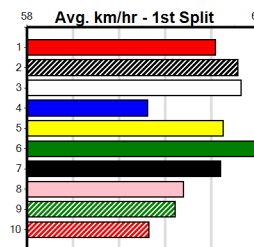

OUTER EAST FOOTBALL NETBALL COMP

2
11:04AM

Distance: 350m, Race Type: Mixed 6/7, Total Prizemoney: $2,925
1st: $1,950, 2nd: $600, 3rd: $300, 4th: $75

(VIC time)

Watchdog Tips:

Bet:

Form Box	Wgt	Dist	Track	Date	Time	BON	Margin	1st/2nd (Time)	PIR	Checked	Comment	WR	Split 1	S/P	Grade

SACRED SWORD [7]

BK Dog Feb-22 Sire: BERNARDO Dam: JUNIPER PEARL
Owner(s): A Lie
Trainer: Brett Mackie (Tooradin)
Winning Distances: < 300m (0) 300 - 399m (1) 400 - 499m (0) 500 - 599m (0) 600 - 699m (0) > 700m (0)
Winning Weights: 34.4(1)

4th (6)	33.9	400	WGL	R4	02-Jul-24	23.53	22.51	0.75L RIO BORIS (23.48)	M/22	.	.	.	8.67	$8.20	X67H
4th (2)	33.8	350	HVL	R2	07-Jul-24	19.81	19.16	1.75L BUNDY PARADISE (19.69)	M/5	.	.	.	6.66	$2.90	X67
2nd (8)	33.6	350	HVL	R3	21-Jul-24	19.69	19.12	0.75L MAJOR FRANKY (19.64)	M/3	.	.	.	6.70	$2.50	X67
4th (7)	34.0	400	WGL	R9	26-Jul-24	23.36	22.65	5.50L MYSTERY BROKER (22.98)	M/24	.	.	.	8.81	$3.70	X67
4th (8)	34.0	400	WGL	R10	30-Jul-24	23.34	22.45	11.00 FLYING GENERAL (22.58)	S/55	.	.	.	8.97	$3.90	RW
8th (8)	34.2	410	HOR	R2	06-Aug-24	24.47	23.13	8.00L PAW BRADLEY (23.94)	M/88	.	.	.	11.32	$5.80	7
3rd (7)	34.8	350	HVL	R3	11-Aug-24	19.67	19.01	2.25L SUN IN CUBA (19.52)	M/1	.	.	.	6.57	$12.80	X67H
7th (4)	34.8	350	HVL	R4	18-Aug-24	19.96	19.07	5.50L SUN IN CUBA (19.58)	M/7	.	.	.	6.72	$17.60	X67F

Last 3 wins NOT included above

1st (7)	34.4	350	HVL	R1	23-Jun-24	19.50	19.02	2.00L BUNDY PARADISE (19.63)	M/1	.	.	.	6.57	$5.50	MF

Bx	1st	2nd	3rd	4th	5th	6th	7th	8th
1								
2	1							
3			1					
4	1						1	
5								
6		1		1				
7	1		1	1				
8		2		1				1

Prize Best Starts	19.50(7)-23/6/24	$6230.00
Trk/Dts	13-1-5-1	
APM	6-1-2-1	3858

HEYFIELD HONEY [6]

F Bitch Feb-22 Sire: BERNARDO Dam: SILVER SALUTE
Owner(s): D Rhodes
Trainer: Donald Rhodes (Heyfield)
Winning Distances: < 300m (0) 300 - 399m (2) 400 - 499m (0) 500 - 599m (0) 600 - 699m (0) > 700m (0)
Winning Weights: 31.5(1) 31.8(1)

1st (8)	31.8	350	HVL	R1	16-Jun-24	19.84	19.07	2.00L FOLLOW THE SUN (19.98)	M/2	.	.	.	6.72	$3.60	MH
4th (1)	31.2	350	HVL	R1	23-Jun-24	19.75	19.02	3.75L SACRED SWORD (19.50)	M/3	.	.	.	6.61	$10.90	MF
1st (3)	31.5	350	HVL	R5	01-Jul-24	19.65	19.65	1.25L MIKE ANGELO ZEAL (19.73)	M/2	.	.	.	6.64	$5.40	T3-RW
2nd (3)	31.5	350	HVL	R3	14-Jul-24	19.63	19.35	0.75L LUXFORD (19.59)	M/3	.	.	.	6.64	$8.90	X67
2nd (6)	31.7	435	SLE	R10	17-Jul-24	25.28	24.54	0.50L CHALUPA BATMAN (25.25)	M/322	.	.	.	5.50	$9.30	RW
6th (1)	31.5	515	SAP	R11	29-Jul-24	30.75	29.46	15.00 BAKIS BALE (29.71)	M/1235	.	.	.	5.20	$15.70	6G
2nd (6)	31.2	350	HVL	R3	11-Aug-24	19.66	19.01	2.00L SUN IN CUBA (19.52)	M/4	.	.	.	6.66	$8.70	X67H
3rd (6)	31.3	350	HVL	R4	18-Aug-24	19.74	19.07	2.50L SUN IN CUBA (19.58)	M/6	.	.	.	6.71	$27.30	X67F

Last 3 wins NOT included above

Prize Best Starts	19.63(3)-14/7/24	$5317.50
Trk/Dts	9-2-3-1	
APM	7-2-2-1	4191