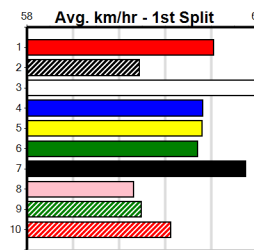

SPORTSBET HT3

Distance: 300m, Race Type: Grade 5 Heat, Total Prizemoney: $2,925
1st: $1,950, 2nd: $600, 3rd: $300, 4th: $75

Watchdog Tips:

Bet:

Table with columns: Form Box, Wgt, Dist, Track, Date, Time, BON, Margin, 1st/2nd (Time), PIR, Checked, Comment, WR, Split 1, S/P, Grade

WHAT HOPE (QLD)[5]
BK Dog Mar-22 Sire: AUSSIE INFRARED Dam: INSPIRED HOPE
Owner(s): G Ebenezer
Trainer: Matthew Marshall (Darley)
Winning Distances: < 300m (0) 300 - 399m (4) 400 - 499m (3) 500 - 599m (0) 600 - 699m (0) > 700m (0)
Winning Weights: 25.3(1) 25.4(1) 25.5(2) 26.0(2) 26.7(1)
Box History table and Prize Best Starts table included.

OUR PURPLE HAZE [5]
BK Dog Feb-21 Sire: BERNARDO Dam: KELSOS TENDERLEE
Owner(s): OUR FAMILY (SYN), B Selleck, D Selleck, J Selleck, H Selleck, J Lindsay, B Lindsay
Trainer: Jodie Selleck (Tooradin)
Winning Distances: < 300m (0) 300 - 399m (0) 400 - 499m (5) 500 - 599m (0) 600 - 699m (0) > 700m (0)
Winning Weights: 31.4(1) 32.5(1) 32.8(1) 32.9(1) 33.2(1)
Box History table and Prize Best Starts table included.

MIKE ANGELO ZEAL [5]
BK Dog Jun-22 Sire: SUPERIOR PANAMA Dam: ZEAL SENSATION
Owner(s): Cabo Syndicate (SYN), R Montgomery, C Balaburova, D Delic, T Neceski
Trainer: Stephen Tabb (Lara)
Winning Distances: < 300m (0) 300 - 399m (4) 400 - 499m (0) 500 - 599m (0) 600 - 699m (0) > 700m (0)
Winning Weights: 31.3(1) 31.7(1) 31.8(1) 32.1(1)
Box History table and Prize Best Starts table included.

KID LUCK [5]
BK Dog Nov-20 Sire: DYNA VILLA Dam: CHEEKERS
Owner(s): J Kirk
Trainer: James Kirk (Pascoe Vale)
Winning Distances: < 300m (0) 300 - 399m (1) 400 - 499m (7) 500 - 599m (2) 600 - 699m (0) > 700m (0)
Winning Weights: 30.1(1) 30.3(2) 30.4(1) 30.8(1) 31.0(2) 31.1(1) 31.3(1) 31.7(1)
Box History table and Prize Best Starts table included.

NOT FORGIVEN [5]
BK Bitch Jan-22 Sire: MEPUNGA BLAZER Dam: TROUBLE BREWING
Owner(s): D Schwarz
Trainer: David Schwarz (Dallas)
Winning Distances: < 300m (0) 300 - 399m (3) 400 - 499m (1) 500 - 599m (0) 600 - 699m (0) > 700m (0)
Winning Weights: 27.7(1) 28.1(1) 28.3(1) 28.6(1)
Box History table and Prize Best Starts table included.