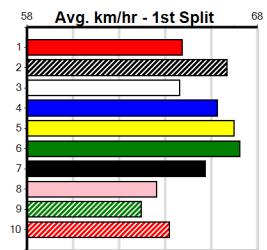

SPORTSBET HT4

Distance: 300m, Race Type: Grade 5 Heat, Total Prizemoney: $2,925
1st: $1,950, 2nd: $600, 3rd: $300, 4th: $75

Watchdog Tips:

Bet:

Table with columns: Form Box, Wgt, Dist, Track, Date, Time, BON, Margin, 1st/2nd (Time), PIR, Checked, Comment, WR, Split 1, S/P, Grade

DELTA PAWS [5]
BD Bitch May-22 Sire: AUSSIE INFRARED Dam: QUICK PAWS
Owner(s): R Winter
Trainer: Ronald Winter (Denison)
Winning Distances: < 300m (0) 300 - 399m (4) 400 - 499m (0) 500 - 599m (0) 600 - 699m (0) > 700m (0)
Winning Weights: 26.1(1) 26.5(2) 26.8(1)
Box History table and Prize Best information.

SUN IN CUBA [5]
BK Bitch Feb-22 Sire: FERNANDO BALE Dam: TIME TO TALK
Owner(s): A Galea
Trainer: Angela Galea (Sunshine North)
Winning Distances: < 300m (0) 300 - 399m (3) 400 - 499m (1) 500 - 599m (0) 600 - 699m (0) > 700m (0)
Winning Weights: 28.3(1) 28.4(1) 29.2(1) 29.3(1)
Box History table and Prize Best information.

CLARK [5]
BK Dog Mar-21 Sire: BERNARDO Dam: CHAMPAGNE LUXE
Owner(s): P Hofman
Trainer: Cameron Morris-flynn (Mitchell P)
Winning Distances: < 300m (0) 300 - 399m (7) 400 - 499m (4) 500 - 599m (0) 600 - 699m (0) > 700m (0)
Winning Weights: 30.0(1) 30.3(1) 30.4(1) 30.5(1) 30.9(1) 31.1(2) 31.6(1) 32.0(1) 32.2(1) 32.4(1)
Box History table and Prize Best information.

CLASSY KAYLA [5]
BK Bitch Feb-20 Sire: ASTON DEE BEE Dam: KELSOS TENDERLEE
Owner(s): OUR FAMILY (SYN), B Selleck, D Selleck, J Selleck, H Selleck, J Lindsay, B Lindsay
Trainer: Brian Selleck (Tooradin)
Winning Distances: < 300m (0) 300 - 399m (6) 400 - 499m (6) 500 - 599m (0) 600 - 699m (0) > 700m (0)
Winning Weights: 28.1(1) 28.6(1) 28.9(1) 29.0(2) 29.1(3) 29.3(1) 29.9(2) 30.0(1)
Box History table and Prize Best information.

DENOMINATOR [5]
RF Dog Jul-20 Sire: ORSON ALLEN Dam: ANTARCTIC LASS
Owner(s): P Knott
Trainer: Elise Knott (Carnegie)
Winning Distances: < 300m (0) 300 - 399m (7) 400 - 499m (7) 500 - 599m (0) 600 - 699m (0) > 700m (0)
Winning Weights: 30.8(1) 30.9(1) 31.0(1) 31.2(2) 31.4(3) 31.5(1) 31.7(1) 31.8(1) 32.2(2) 32.6(1)
Box History table and Prize Best information.