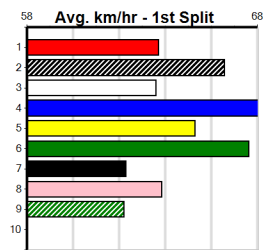

PITSTOP MOWER REPAIRS

Distance: 300m, Race Type: Mixed 6/7, Total Prizemoney: $2,925
1st: $1,950, 2nd: $600, 3rd: $300, 4th: $75

3

11:22AM

(VIC time)

Watchdog Tips: ☐ ☐ ☐ ☐ ☐ **Bet:** ☐

1

WHATEVER WILLOW [6]
BE Bitch Feb-22 Sire: MY REDEEMER Dam: WHATEVER I WANT Trainer: Matthew Marshall (Darley)
Owner(s): G Ebenezer
Winning Distances: < 300m (0) 300 - 399m (1) 400 - 499m (1) 500 - 599m (0) 600 - 699m (0) > 700m (0)
Winning Weights: 26.7(1) 27.0(1)

Form	Box	Wgt	Dist	Track	Date	Time	BON	Margin	1st/2nd (Time)	PIR	Checked	Comment	WR	Split 1	S/P	Grade
3rd (2)		27.1	395	TRA	R1	03-Apr-24	22.73	22.16	2.50L LUXFORD (22.57)	M/443	.	.	.	3.89	$9.40	M
5th (6)		26.8	400	WGL	R3	13-Apr-24	23.28	22.82	7.00L WEARING LEVIS (22.82)	M/65	.	.	.	8.85	$5.00	RW
1st (5)		27.0	390	BAL	R1	21-Apr-24	22.78	22.23	2.25L ASTON RUINART (22.92)	Q/11	.	SW	.	8.59	$1.70	M
1st (2)		26.7	450	BAL	R5	04-May-24	25.72	25.21	1.75L BOMB NEAVE (25.83)	M/121	.	.	.	6.67	$4.30	7
4th (3)		25.7	515	SAP	R10	13-May-24	30.62	29.81	9.00L QILIN BALE (30.02)	Q/1333	.	V3	.	5.11	$9.80	X67H
5th (3)		25.9	450	BAL	R7	19-May-24	26.76	25.88	9.50L AYIA THE SLAYER (26.10)	Q/123	.	.	.	6.66	$2.50	T3-6
8th (4)		25.9	395	TRA	R9	10-Jun-24	23.08	22.29	9.50L ARTORIAS BALE (22.44)	M/333	.	.	.	3.81	$4.70	T3-6

Last 3 wins NOT included above

Bx	1st	2nd	3rd	4th	5th	6th	7th	8th
1								
2	1							
3			1					
4				1				
5	1							1
6					1			
7								
8								

Prize Best	$2590.00
Starts	FSH
Trk/Dts	7-2-0-1
APM	0-0-0-0
	1302

2

LETHAL TRIX [6]
BK Dog Nov-21 Sire: HARD STYLE RICO Dam: TRIXTA ROX Trainer: Billy Galea (Rockbank)
Owner(s): B Galea
Winning Distances: < 300m (0) 300 - 399m (2) 400 - 499m (0) 500 - 599m (0) 600 - 699m (0) > 700m (0)
Winning Weights: 33.0(1) 33.3(1)

Form	Box	Wgt	Dist	Track	Date	Time	BON	Margin	1st/2nd (Time)	PIR	Checked	Comment	WR	Split 1	S/P	Grade
2nd (4)		33.1	400	WGL	R10	30-Jan-24	23.03	22.39	1.5L WILD CUDDLE (22.93)	M/11	.	SW	.	8.35	$6.30	RW
4th (6)		33.7	400	WGL	R2	06-Feb-24	22.80	22.45	1.25L PANAMA PARADE (22.72)	Q/11	.	V0	.	8.20	$4.80	6G
ST (-)		33.9	350	TRA	R18	18-Mar-24	20.48		0.25L Trial Not Cleared	M/11	.	2of6	.	6.57	.	ST
ST (-)		33.7	300	HVL	R9	09-Jun-24	17.07		0.50L Trial Not Cleared	M/11	.	1of4	.	4.01	.	ST
ST (-)		34	300	HVL	R16	16-Jun-24	16.69		7.50L Trial Cleared	M/11	.	1of4	.	3.96	.	ST
3rd (2)		34.0	300	HVL	R2	23-Jun-24	16.92	16.69	1.5L FLAMING FOX (16.83)	Q/1	.	V0	.	3.92	$2.60	X67
ST (-)		34.4	300	HVL	R11	11-Aug-24	16.90		9.00L Trial Cleared	M/11	.	1of4	.	6.70	.	ST
2nd (3)		33.8	300	HVL	R2	18-Aug-24	17.18	16.84	2.50L SAXON KELTON (17.00)	S/4	.	.	.	4.02	$1.50	X67

Last 3 wins NOT included above

Bx	1st	2nd	3rd	4th	5th	6th	7th	8th
1								
2			1					
3		1						
4	1	1						
5								
6	1			1				
7								
8			1					

Prize Best	$5605.00
Starts	16.92(2)-23/6/24
Trk/Dts	8-2-2-2
APM	2-0-1-1
	1781