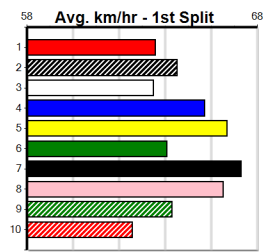

MR HUMMER LIMOS

Distance: 350m, Race Type: Grade 5, Total Prizemoney: $2,925
1st: $1,950, 2nd: $600, 3rd: $300, 4th: $75

Watchdog Tips:

Bet:

Table with columns: Form Box, Wgt, Dist, Track, Date, Time, BON, Margin, 1st/2nd (Time), PIR, Checked, Comment, W/R, Split 1, S/P, Grade

ELSA JAY [5]
BD Bitch May-21 Sire: HOOKSY Dam: LEAVE ME OUT
Owner(s): D Jarvis
Trainer: Donald Jarvis (Sydenham)
Winning Distances: < 300m (0) 300 - 399m (2) 400 - 499m (5) 500 - 599m (1) 600 - 699m (0) > 700m (0)
Winning Weights: 29.7(1) 29.9(1) 30.0(1) 30.1(1) 30.3(2) 31.0(1) 31.1(1)
Box History table and Prize Best Starts table included.

HEAD HUNTER [5]
BK Dog Dec-21 Sire: ALLEN DEED Dam: BLACK MUSTANG
Owner(s): B Ender
Trainer: Bernie Ender (St Albans)
Winning Distances: < 300m (0) 300 - 399m (4) 400 - 499m (1) 500 - 599m (0) 600 - 699m (0) > 700m (0)
Winning Weights: 32.6(2) 32.9(1) 33.2(1) 33.3(1)
Box History table and Prize Best Starts table included.

DAZZLER [5]
BK Dog Sep-20 Sire: MOREIRA Dam: SHE'S PERFECT
Owner(s): Ryino Racing (SYN), M Ryan, D Ryan
Trainer: Robert Cunningham (Devon Mead)
Winning Distances: < 300m (0) 300 - 399m (0) 400 - 499m (6) 500 - 599m (1) 600 - 699m (0) > 700m (0)
Winning Weights: 32.5(1) 32.9(2) 33.1(1) 33.2(2) 33.3(1)
Box History table and Prize Best Starts table included.

ASTON JALAPENO [5]
BK Dog Mar-22 Sire: ASTON DEE BEE Dam: ASTON LOPEZ
Owner(s): C Mackie
Trainer: Corey Mackie (Tooradin)
Winning Distances: < 300m (0) 300 - 399m (6) 400 - 499m (0) 500 - 599m (0) 600 - 699m (0) > 700m (0)
Winning Weights: 31.1(1) 32.1(1) 32.2(2) 32.3(1) 32.5(1)
Box History table and Prize Best Starts table included.

NEW WAVE WHINE [5]
BD Dog Jan-21 Sire: ZAMBORA BROCKIE Dam: PRETTY BOMB
Owner(s): Just for us (SYN), B Hare, C Allen
Trainer: Claire Allen (Greendale)
Winning Distances: < 300m (0) 300 - 399m (2) 400 - 499m (10) 500 - 599m (5) 600 - 699m (1) > 700m (0)
Winning Weights: 34.0(1) 34.1(1) 34.2(1) 34.3(1) 34.4(1) 34.5(1) 34.7(4) 34.8(4) 34.9(2) 35.0(1) 35.4(1)
Box History table and Prize Best Starts table included.