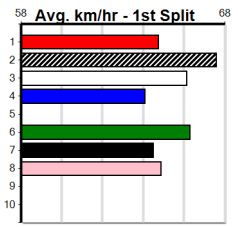

Watchdog Tips: **0 0 0 0** Bet: .

Form Box Weight Dist Track Date Time BON Margin 1st/2nd (Time) PIR Checked Comment W/R Split 1 S/P Grade

1 JAMES'S ENTITY [5]

BK D Jan-22 ASTON DEE BEE ZARA'S ENTITY

Trainer: Clint Capuano (Anakie)

4th (2)	32.8	525	MEA	R3	03-Aug-24	30.61	29.82	2.00LZADIE (30.48)	Q/1111	.	.	.	5.12	$10.50	5
8th (1)	33.0	525	MEA	R4	10-Aug-24	31.50	29.91	19.00LBEACH BOURBSKI (30.20)	M/8888	.	VO	.	5.54	$19.50	5
6th (5)	32.8	390	WBL	R4	15-Aug-24	22.60	21.75	7.50LTIGGERLONG GAS (22.08)	M/77	.	.	.	8.86	$43.70	5
5th (4)	32.9	390	BAL	R3	21-Aug-24	22.74	22.10	5.50LRUBY'S DESIRE (22.37)	M/44	.	.	.	8.75	$4.90	5

Owner(s): Weed N Feed (SYN), C Capuano, S Hogan, H Saunders, N Clarke, T Hogan

Winning Boxes

1	2	3	4	5	6	7	8
1	2	1	1	1			
Prize	$10,255.00						
Best	23.47						
Starts	30-5-4-1						
Trk/Dst	2-0-1-0						
APM	$3989						

2 LIGHTNING JEDDA [4]

BK B Jan-22 BERNARDO MY GAL PENNY

Trainer: Tracey Salter (Crowlands)

4th (4)	27.6	485	HOR	R8	16-Apr-24	27.58	27.48	1.5LJETSTREAM ICON (27.48)	M/555	.	.	.	6.69	$5.80	X45
3rd (2)	27.4	515	SAN	R3	25-Apr-24	29.90	29.24	8.50LFUNNY OLD FELLOW (29.31)	M/4223	.	.	.	5.17	$6.10	5H
4th (5)	27.4	410	HOR	R7	30-Apr-24	23.68	23.20	7.00LRIVIERA BALE (23.20)	M/45	.	.	.	10.63	$2.80	X45
1st (1)	27.9	410	HOR	R9	13-Aug-24	23.21	23.10	3.00LMYOLA NICK (23.42)	M/21	.	.	.	10.39	$7.20	X45

Owner(s): Otb Jedda (SYN), S Robison, M Willoughby, A Oliver, T Stevens, A Armfield, D Mociak, A Robison, A Mccarthy

Winning Boxes

1	2	3	4	5	6	7	8
1	2	1	1	1	1		
Prize	$16,215.00						
Best	23.21						
Starts	17-5-3-1						
Trk/Dst	5-3-1-0						
APM	$7034						

3 CORTEZ BALE (NSW)[4]

BK D Feb-22 BARCIA BALE IYLEE BALE

Trainer: Andrea Gurry (Nhill)

1st (1)	33.8	300	HVL	R9	19-Jul-24	16.88	16.74	0.25LCHOP (16.89)	M/6	.	.	.	4.03	$5.50	5
2nd (4)	33.9	390	WBL	R9	25-Jul-24	22.46	22.11	5.50LDONITA BALE (22.11)	M/32	.	.	.	8.90	$11.80	5
6th (4)	33.8	435	SLE	R7	04-Aug-24	24.94	24.36	7.50LFIGHT THE FIGHT (24.43)	S/555	.	.	.	5.39	$28.00	5
3rd (3)	33.7	390	WBL	R11	22-Aug-24	22.18	21.96	3.25LASTON SHEERAN (21.96)	M/22	.	.	.	8.59	$6.50	5

Owner(s): A Gurry

Winning Boxes

1	2	3	4	5	6	7	8
3	3	1				1	
Prize	$16,135.00						
Best	23.24						
Starts	28-8-2-4						
Trk/Dst	5-3-0-1						
APM	$8286						

4 BETSIE BALE (NSW)[5]

F B Oct-21 FERAL FRANKY FANTA BALE

Trainer: Mark Delbridge (Balliang)

6th (3)	29.5	350	HVL	R8	04-Aug-24	19.69	18.94	7.50LZIPPING GRYLLIS (19.19)	M/6	.	.	.	6.77	$128.90	SH
5th (4)	29.5	450	BAL	R12	07-Aug-24	25.98	25.38	9.00LSYDNEY SHOW (25.38)	S/865	.	.	.	6.91	$7.20	5
1st (1)	29.6	515	SAP	R5	12-Aug-24	30.06	29.27	0.50LMISS JAZZ (30.08)	Q/3222	.	.	.	5.26	$2.20	5
1st (8)	29.7	450	SHP	R8	19-Aug-24	25.68	24.90	1.00LTENSION HEAD (25.74)	S/865	.	.	.	6.88	$6.40	5

Owner(s): B Wheeler

Winning Boxes

1	2	3	4	5	6	7	8
3		1				3	2
Prize	$25,230.00						
Best	23.17						
Starts	47-9-6-13						
Trk/Dst	4-1-1-0						
APM	$12503						

ENG BEN 2024-08-23

5 *** VACANT BOX ***

Trainer:
Owner(s):

Winning Boxes

1	2	3	4	5	6	7	8