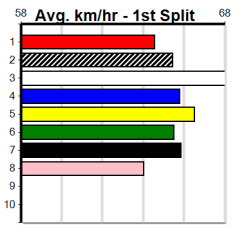

Horsham

SPORTSBET (1-4 WINS) HT1

Distance: 410m, Race Type: Restricted Win Heat, Total Prizemoney: \$2,925
1st: \$1,950, 2nd: \$600, 3rd: \$300, 4th: \$75

3

3:24PM
(VIC time)

Watchdog Tips: **0** **0** **0** **0** Bet: .