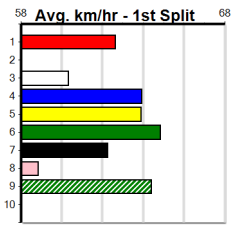

Horsham

CRYMELON KENNELS

Distance: 410m, Race Type: Maiden, Total Prizemoney: $2,535
1st: $1,680, 2nd: $520, 3rd: $260, 4th: $75

1

2:46PM
(VIC time)

Watchdog Tips:

0 0 0 0

Bet: