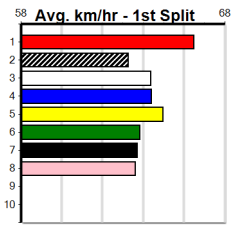

Horsham

SHIMA SHINE AT STUD

Distance: 410m, Race Type: Grade 5, Total Prizemoney: $2,925
1st: $1,950, 2nd: $600, 3rd: $300, 4th: $75

11

6:10PM
(VIC time)

Watchdog Tips: **0 0 0 0** Bet: .