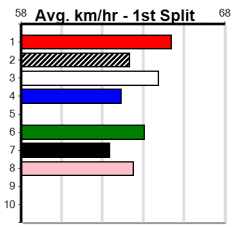

Horsham

10
5:52PM
(VIC time)

WARRACK BUTCHERY (2-4 WINS)

Distance: 410m, Race Type: Restricted Win, Total Prizemoney: \$2,925
1st: \$1,950, 2nd: \$600, 3rd: \$300, 4th: \$75

Watchdog Tips: **0 0 0 0** Bet: **.**