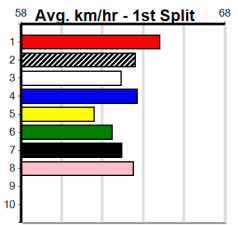

Horsham

8

5:14PM

(VIC time)

LOCKS CONSTRUCTIONS

Distance: 485m, Race Type: Mixed 4/5, Total Prizemoney: $3,875
1st: $2,600, 2nd: $800, 3rd: $400, 4th: $75

Watchdog Tips: **0 0 0 0** Bet: **.**