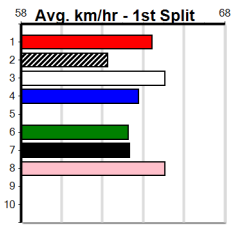

Watchdog Tips:

0 0 0 0

Bet: