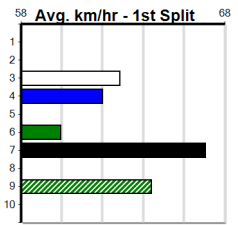

Horsham

2

3:09PM

(VIC time)

HORSHAM DOORS & GLASS

Distance: 410m, Race Type: Maiden, Total Prizemoney: \$2,535
1st: \$1,680, 2nd: \$520, 3rd: \$260, 4th: \$75

Watchdog Tips:

0 0 0 0