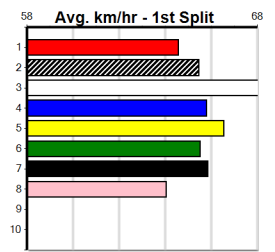

SPORTSBET (1-4 WINS) HT1

Distance: 410m, Race Type: Restricted Win Heat, Total Prizemoney: $2,925
1st: $1,950, 2nd: $600, 3rd: $300, 4th: $75

Watchdog Tips:

Bet:

Form Box Wgt Dist Track Date Time BON Margin 1st/2nd (Time) PIR Checked Comment WR Split 1 S/P Grade

MEMPHIS RAINS [7]
BK Dog Apr-22 Sire: TOMMY SHELBY Dam: FRANK'S GIRL
Owner(s): UP TO PAR RACING (SYN), T Wieland, J Thwaites, J Lock, B Doukas, B Clarke
Trainer: Matthew Lanigan (Rowsley)
Winning Distances: < 300m (0) 300 - 399m (0) 400 - 499m (1) 500 - 599m (0) 600 - 699m (0) > 700m (0)
Winning Weights: 30.2(1)
3rd (6) 30.4 425 BEN R3 26-Apr-24 24.40 23.85 6.00L TIME TO PROPHET (24.00) S/765 . . . . . 6.76 $7.00 7
2nd (1) 30.5 390 WBL R2 01-May-24 22.27 21.87 1.25L WALTER WALRUS (22.20) M/43 . . . . . 8.70 $3.50 RWH
4th (5) 30.3 390 WBL R2 09-May-24 22.34 21.77 8.50L HOUSE OF TURBO (21.77) M/66 . . . . . 8.84 $10.00 RWF
2nd (2) 30.7 515 SAP R11 13-May-24 30.23 29.81 2.00L PENNY INTENTION (30.10) M/3222 . . . . . 5.22 $1.50 X67H
3rd (1) 30.4 515 SAN R2 24-May-24 30.00 29.17 1.75L LOVELY LAINEY (29.89) Q/2222 . . . . . 5.14 $3.60 X67F
2nd (1) 30.2 450 WBL R5 30-May-24 25.75 25.49 0.75L MISS MARY JO (25.71) M/11 . . . . . SW . 6.78 $1.30 RW
5th (6) 29.9 450 WBL R4 05-Jun-24 26.15 25.47 8.50L HAD A MISCHIEF (25.57) S/877 . . . . . 6.91 $3.20 RW
5th (7) 29.9 460 GEL R5 21-Jun-24 26.54 25.68 1.5L THUNDERBOLT ROSS M/652 . . . . . 6.88 $2.90 RW
Last 3 wins NOT included above
1st (2) 30.2 425 BEN R3 20-Apr-24 23.92 23.92 2.75L MCIVOR ALFY (24.10) M/111 . . . . . 6.61 $1.20 M
Prize Best $6690.00
Starts 23.55(8)-5/3/24
Trk/Dts 14-1-4-5
APM 1-0-0-1 3316

PAW YONDER (NSW)[5]
RBD Dog Jul-22 Sire: DYNA TRON Dam: HADEEL BALE
Owner(s): B Wheeler
Trainer: Deborah Coleman (Lara)
Winning Distances: < 300m (0) 300 - 399m (1) 400 - 499m (2) 500 - 599m (0) 600 - 699m (0) > 700m (0)
Winning Weights: 34.8(1) 34.9(2)
4th (4) 35.7 395 TRA R2 17-May-24 23.03 21.87 4.75L SNOWFEST (22.70) M/322 . . . . . 3.81 $4.70 M
2nd (3) 34.9 390 BAL R1 19-Jun-24 22.45 21.91 1.25L ASTON WASHINGTON M/22 . . . . . 8.55 $3.00 M
1st (7) 34.8 435 SLE R1 03-Jul-24 24.83 24.41 6.00L VALENCIA LILLY (25.23) M/111 . . . . . 5.32 $2.60 M
1st (7) 34.9 410 HOR R11 09-Jul-24 23.52 22.97 3.25L SHE'S ALL GRACE (23.74) M/11 . . . . . 10.37 $4.60 X67
1st (5) 34.9 395 TRA R2 12-Jul-24 22.19 22.16 0.25L MITZI ROCKS (22.20) M/311 . . . . . SW . 3.84 $3.80 X67H
3rd (1) 35.5 410 HOR R3 16-Jul-24 23.73 23.34 4.00L LILYDALE (23.45) M/22 . . . . . 10.37 $3.90 6G
Last 3 wins NOT included above
Prize Best $6475.00
Starts 23.52(7)-9/7/24
Trk/Dts 6-3-1-1
APM 2-1-0-1 5061