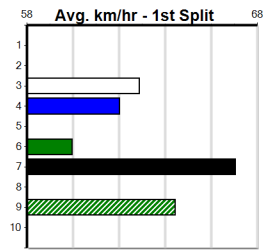

Horsham

2

3:09PM

(VIC time)

HORSHAM DOORS & GLASS

Distance: 410m, Race Type: Maiden, Total Prizemoney: $2,535
1st: $1,680, 2nd: $520, 3rd: $260, 4th: $75

Watchdog Tips: ☐ ☐ ☐ ☐ ☐ Bet:

Form Box	Wgt	Dist	Track	Date	Time	BON	Margin	1st/2nd (Time)	PIR	Checked	Comment	WR	Split 1	S/P	Grade

1

CRANK IT [M]
BK Dog Nov-22 Sire: TOMMY SHELBY Dam: SHOOT TO MISS
Owner(s): H Manolitsis
Winning Distances: < 300m (0) 300 - 399m (0) 400 - 499m (0) 500 - 599m (0) 600 - 699m (0) > 700m (0)
Winning Weights:

Bx	1st	2nd	3rd	4th	5th	6th	7th	8th
1								
2								
3								
4								
5								
6								
7								
8								

Last 3 wins NOT included above

Prize Best								$0
Starts								FSH
Trk/Dts								0-0-0-0
APM								0-0-0-0
APM								0

2

SOLAR TESS [M]
BK Bitch Jan-23 Sire: GOOD ODDS HARADA Dam: JILLIBY CAZ
Owner(s): V Millington
Winning Distances: < 300m (0) 300 - 399m (0) 400 - 499m (0) 500 - 599m (0) 600 - 699m (0) > 700m (0)
Winning Weights:

Bx	1st	2nd	3rd	4th	5th	6th	7th	8th
1								
2								
3								
4								
5								
6								
7								
8								

Last 3 wins NOT included above

Prize Best								$0
Starts								FSH
Trk/Dts								0-0-0-0
APM								0-0-0-0
APM								0

3

KURRACA GAL [M]
BK Bitch May-22 Sire: LOCHINVAR MARLOW Dam: ROCK SINGER
Owner(s): D Plier
Winning Distances: < 300m (0) 300 - 399m (0) 400 - 499m (0) 500 - 599m (0) 600 - 699m (0) > 700m (0)
Winning Weights:

Bx	1st	2nd	3rd	4th	5th	6th	7th	8th
1								
2								
3								
4				1				
5							1	
6								
7								
8								

Last 3 wins NOT included above

Prize Best								$260.00
Starts								24.15(4)-21/5/24
Trk/Dts								2-0-0-1
APM								1-0-0-1
APM								156

4

KELCE'S GIRL [M]
BK Bitch Jun-22 Sire: FERNANDO BALE Dam: ALL DOLLED UP
Owner(s): S James
Winning Distances: < 300m (0) 300 - 399m (0) 400 - 499m (0) 500 - 599m (0) 600 - 699m (0) > 700m (0)
Winning Weights:

Bx	1st	2nd	3rd	4th	5th	6th	7th	8th
1								
2								
3								
4								
5							1	
6								
7		1						
8								

Last 3 wins NOT included above

Prize Best								$520.00
Starts								23.67(7)-13/8/24
Trk/Dts								2-0-1-0
APM								2-0-1-0
APM								520

5

SOLAR JESSIE [M]
BK Bitch Dec-22 Sire: FERAL FRANKY Dam: SOLAR LIFE
Owner(s): V Millington
Winning Distances: < 300m (0) 300 - 399m (0) 400 - 499m (0) 500 - 599m (0) 600 - 699m (0) > 700m (0)
Winning Weights:

Bx	1st	2nd	3rd	4th	5th	6th	7th	8th
1								
2								
3								
4								
5								
6								
7								
8								

Last 3 wins NOT included above

Prize Best								$0
Starts								FSH
Trk/Dts								0-0-0-0
APM								0-0-0-0
APM								0