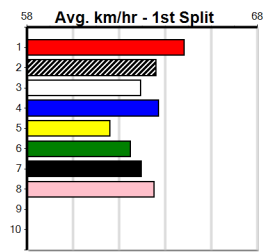

LOCKS CONSTRUCTIONS

Distance: 485m, Race Type: Mixed 4/5, Total Prizemoney: $3,875
1st: $2,600, 2nd: $800, 3rd: $400, 4th: $75

Watchdog Tips:

Bet:

Form Box	Wgt	Dist	Track	Date	Time	BON	Margin	1st/2nd (Time)	PIR	Checked	Comment	WR	Split 1	S/P	Grade

1

ORSON FURY [5]

BD Dog Apr-21 **Sire: ORSON ALLEN** **Dam: COME ON CHARLIZE**
Owner(s): I Bibby **Trainer: Ian Bibby (Warracknabeal)**
Winning Distances: < 300m (0) 300 - 399m (0) 400 - 499m (6) 500 - 599m (0) 600 - 699m (0) > 700m (0)
Winning Weights: 29.7(1) 29.8(1) 30.0(1) 30.2(1) 30.6(2)

3rd (5)	30.6	410	HOR	R4	09-Jul-24	23.47	22.97	7.50L DUTCH RIOT (22.97)	S/44	.	.	.	10.64	$35.00	FFA
7th (8)	30.8	485	HOR	R6	16-Jul-24	28.02	27.38	9.50L MIGHTY QUINN (27.38)	S/666	.	.	.	6.91	$31.90	X45
4= (6)	30.6	410	HOR	R7	21-Jul-24	23.68	23.19	7.00L DR. FALKOR (23.19)	M/65	.	.	.	10.64	$77.70	FFA
5th (1)	30.6	425	BEN	R11	26-Jul-24	24.68	23.79	9.00L BARBIE ZEAL (24.05)	S/865	.	.	.	6.78	$22.80	5
4th (6)	30.8	425	BEN	R10	02-Aug-24	24.36	23.70	5.50L SOLITARY FLICKER (23.99)	S/765	.	.	.	6.78	$13.10	5
5th (5)	30.8	410	HOR	R6	06-Aug-24	23.66	23.13	7.50L TOMMY TEQUILA (23.13)	M/65	.	.	.	10.59	$39.90	4
5th (4)	30.9	485	HOR	R6	13-Aug-24	27.93	27.17	9.50L CRACKERJACK BULL (27.28)	S/765	.	.	.	6.94	$78.70	5H
6th (4)	30.8	485	HOR	R8	17-Aug-24	28.00	27.40	9.00L LEKTRA TRIGGER (27.40)	M/658	.	.	.	6.86	$78.30	X45

Last 3 wins NOT included above

1st (1)	29.8	410	HOR	R4	10-Oct-23	23.10	23.05	1.25L NAYELI (23.17)	Q/22	.	SW	.	10.44	$17.20	RWH
1st (8)	30.0	485	HOR	R7	05-Nov-23	27.35	27.02	2.50L REMEMBER WHAT (27.52)	S/844	.	.	.	6.89	$1.70	5
1st (5)	30.6	410	HOR	R9	21-May-24	23.47	23.21	2.00L FIERY DUEL (23.60)	M/32	.	SW	.	10.59	$3.40	5

Box History

Bx	1st	2nd	3rd	4th	5th	6th	7th	8th
1	2	3	2	1	2			
2			1	1	1	1	3	1
3				1				
4	1	2		1	5	1		
5	1		3		4		1	
6				3	1			
7		1	2			1	1	1
8	2		1	1	1			1

Prize Best $36577.50
Starts 27.32(1)-5/9/23
Trk/Dts 57-6-6-10
APM 25-3-3-5 4443