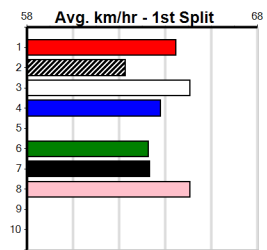

WATTS PRICE ACCOUNTANTS

Distance: 410m, Race Type: Grade 7, Total Prizemoney: $2,925
1st: $1,950, 2nd: $600, 3rd: $300, 4th: $75

Watchdog Tips:

Bet:

Form	Box	Wgt	Dist	Track	Date	Time	BON	Margin	1st/2nd (Time)	PIR	Checked	Comment	WR	Split 1	S/P	Grade

1

PAW JULIA (NSW)[7]
BK Bitch Jul-22 Sire: JS FLAMIN ACE Dam: DYNA ADRIA
Owner(s): B Wheeler Trainer: Robert Camilleri (Lara) ENG HVL 2024-08-23
Winning Distances: < 300m (0) 300 - 399m (2) 400 - 499m (0) 500 - 599m (0) 600 - 699m (0) > 700m (0)
Winning Weights: 26.8(1) 27.7(1)

2nd (1)	27.2	390	WBL	R9	01-Jul-24	22.39	22.34	0.75L	ASTON MAI TAI (22.34)	M/22	.	.	.	8.79	$2.70	7
3rd (4)	27.5	410	HOR	R10	09-Jul-24	23.72	22.97	4.25L	IDYLLIC LAYLA (23.43)	M/55	.	.	.	10.70	$3.00	7
3rd (6)	27.2	410	HOR	R9	13-Jul-24	24.16	23.35	8.00L	ASTON DALTRY (23.63)	M/65	.	.	.	10.71	$4.70	7
3rd (7)	27.5	390	WBL	R2	29-Jul-24	22.72	22.35	1.25L	ASTON FARRELL (22.65)	M/54	.	.	.	8.97	$5.70	7
3rd (4)	28.1	390	SHP	R3	01-Aug-24	22.55	22.17	5.00L	SMOKIN' GRACIE (22.21)	M/73	.	.	.	8.55	$8.40	T3-7
3rd (7)	28.0	450	SHP	R7	08-Aug-24	25.79	25.53	3.25L	ALL JAZZ (25.58)	M/544	.	.	.	7.04	$7.10	T3-RW
6th (6)	27.8	410	HOR	R2	13-Aug-24	24.42	23.10	16.00	XENI BALE (23.32)	M/88	.	.	.	11.56	$4.30	7
1st (4)	27.7	350	HVL	R7	23-Aug-24	19.64	19.28	1.5L	STURGIS (19.73)	S/4	.	.	.	6.64	$6.70	T3-7

Last 3 wins NOT included above

1st (1)	26.8	390	WBL	R2	24-Jun-24	22.63	22.13	2.00L	RIVER PLAY (22.77)	M/41	.	SW	.	9.02	$4.20	M

Box History

Bx	1st	2nd	3rd	4th	5th	6th	7th	8th
1	1	1						1
2								
3								
4	1		2			1		
5				1				
6			1	1		1		
7		2						
8							1	

Prize Best	$2640.00	
Starts	23.72(4)-9/7/24	
Trk/Dts	14-2-1-5	
APM	3-0-0-2	
	2216	

2

LITTLE TIC [7] Biks
WBK Bitch Mar-22 Sire: PURE TITANIUM Dam: CRUISING FOUR
Owner(s): J Condo Trainer: Judith Condo (Pyramid Hill)
Winning Distances: < 300m (0) 300 - 399m (0) 400 - 499m (1) 500 - 599m (0) 600 - 699m (0) > 700m (0)
Winning Weights: 27.0(1)

ST (-)	26.8	390	SHP		27-May-24	22.61		5.50L	Trial Cleared	M/33	.	2of4	.	8.49	.	ST
8th (3)	26.7	410	HOR	R2	11-Jun-24	24.34	23.42	11.00	TALKIN' BLUEY (23.60)	M/48	.	.	.	10.70	$31.30	X67
7th (8)	26.0	410	HOR	R3	25-Jun-24	24.27	23.07	16.00	LILYDALE (23.20)	M/88	.	.	.	11.18	$67.10	7
5th (7)	26.7	425	BEN	R2	30-Jun-24	24.98	23.61	12.00	LETHAL AVENGER (24.20)	M/655	.	.	.	6.85	$51.50	X67
5th (3)	26.6	410	HOR	R10	09-Jul-24	23.75	22.97	4.50L	IDYLLIC LAYLA (23.43)	M/44	.	.	.	10.64	$32.00	7
6th (7)	26.5	410	HOR	R2	16-Jul-24	24.36	23.34	9.00L	SMILING BEE (23.74)	M/66	.	SW	.	10.93	$54.50	7
4th (8)	26.5	425	BEN	R9	20-Jul-24	25.08	24.13	5.50L	MAX TANGO (24.70)	M/266	.	.	.	6.85	$17.80	7
7th (3)	26.6	410	HOR	R1	19-Aug-24	24.34	22.84	12.00	CRACKERJACK TONK (23.52)	M/67	.	.	.	10.98	$95.70	7

Last 3 wins NOT included above

1st (5)	27.0	425	BEN	R1	17-May-24	25.09	23.88	0.50L	PAW VARNER (25.12)	M/463	.	.	.	6.78	$14.30	M

Box History

Bx	1st	2nd	3rd	4th	5th	6th	7th	8th
1			2					
2			1		1			
3					2		1	1
4								
5	1			1		1		
6					1			
7				2	1	1		
8		1	1	2	1		1	

Prize Best	$3495.00	
Starts	23.72(8)-16/4/24	
Trk/Dts	22-1-1-4	
APM	12-0-1-2	
	1691