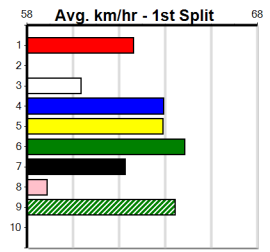

Horsham

1

2:46PM

(VIC time)

CRYMELON KENNELS

Distance: 410m, Race Type: Maiden, Total Prizemoney: \$2,535
1st: \$1,680, 2nd: \$520, 3rd: \$260, 4th: \$75

Watchdog Tips: Bet:

Form	Box	Wgt	Dist	Track	Date	Time	BON	Margin	1st/2nd (Time)	PIR	Checked	Comment	WR	Split 1	S/P	Grade
------	-----	-----	------	-------	------	------	-----	--------	----------------	-----	---------	---------	----	---------	-----	-------