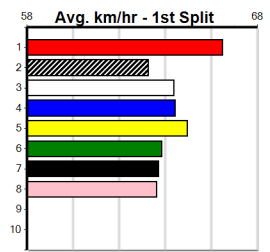

SHIMA SHINE AT STUD

Distance: 410m, Race Type: Grade 5, Total Prizemoney: $2,925
1st: $1,950, 2nd: $600, 3rd: $300, 4th: $75

Watchdog Tips:

Bet:

Table with columns: Form Box, Wgt, Dist, Track, Date, Time, BON, Margin, 1st/2nd (Time), PIR, Checked, Comment, WR, Split 1, S/P, Grade

XYLUS BALE (NSW)[5]
BEBD Dog Dec-19 Sire: ROANKEE Dam: DYNA PATTY
Owner(s): A Gurry
Winning Distances: < 300m (0) 300 - 399m (6) 400 - 499m (9) 500 - 599m (2) 600 - 699m (0) > 700m (0)
Winning Weights: 33.3(1) 33.6(1) 33.8(1) 33.9(2) 34.0(1) 34.1(1) 34.3(8) 34.4(1) 34.5(1)
Race results table with columns: Rank, Wgt, Dist, Track, Date, Time, BON, Margin, 1st/2nd (Time), PIR, Checked, Comment, WR, Split 1, S/P, Grade

Trainer: Andrea Gurry (Nhill)
Box History table with columns: Bx, 1st, 2nd, 3rd, 4th, 5th, 6th, 7th, 8th
Prize Best Starts Trk/Dts APM

YANIC BALE (NSW)[5]
BK Dog Dec-20 Sire: BARCIA BALE Dam: HADEEL BALE
Owner(s): A Gurry
Winning Distances: < 300m (0) 300 - 399m (0) 400 - 499m (4) 500 - 599m (6) 600 - 699m (0) > 700m (0)
Winning Weights: 33.5(1) 33.7(1) 34.2(1) 34.4(3) 34.9(1) 35.0(2) 35.1(1)
Race results table with columns: Rank, Wgt, Dist, Track, Date, Time, BON, Margin, 1st/2nd (Time), PIR, Checked, Comment, WR, Split 1, S/P, Grade

Trainer: Andrea Gurry (Nhill)
Box History table with columns: Bx, 1st, 2nd, 3rd, 4th, 5th, 6th, 7th, 8th
Prize Best Starts Trk/Dts APM

SEE SAW LASS [5]
F Bitch Mar-21 Sire: PINDARI EXPRESS Dam: KUMBIA LASS
Owner(s): CHAMPAGNE PTN (SYN), S Smith, A Langton
Winning Distances: < 300m (0) 300 - 399m (0) 400 - 499m (4) 500 - 599m (0) 600 - 699m (0) > 700m (0)
Winning Weights: 29.6(1) 29.9(1) 30.0(1) 30.3(1)
Race results table with columns: Rank, Wgt, Dist, Track, Date, Time, BON, Margin, 1st/2nd (Time), PIR, Checked, Comment, WR, Split 1, S/P, Grade

Trainer: Melissa Fullerton (Red Cliffs)
Box History table with columns: Bx, 1st, 2nd, 3rd, 4th, 5th, 6th, 7th, 8th
Prize Best Starts Trk/Dts APM

ZIPPING GIAN (NSW)[5]
BK Bitch Aug-21 Sire: ZIPPING GARTH Dam: ZIPPING PARIS
Owner(s): W Hartigan
Winning Distances: < 300m (0) 300 - 399m (5) 400 - 499m (6) 500 - 599m (0) 600 - 699m (0) > 700m (0)
Winning Weights: 26.1(1) 26.4(1) 26.5(2) 26.7(1) 26.8(1) 27.0(1) 27.3(1) 27.6(1) 27.7(2)
Race results table with columns: Rank, Wgt, Dist, Track, Date, Time, BON, Margin, 1st/2nd (Time), PIR, Checked, Comment, WR, Split 1, S/P, Grade

Trainer: Helen Hartigan (Horsham)
Box History table with columns: Bx, 1st, 2nd, 3rd, 4th, 5th, 6th, 7th, 8th
Prize Best Starts Trk/Dts APM

MORAINÉ MARVEL [5]
WBK Dog Nov-20 Sire: MY REDEEMER Dam: RADIO SILENT
Owner(s): MORAINÉ (SYN), G Judd, S Judd
Winning Distances: < 300m (0) 300 - 399m (3) 400 - 499m (1) 500 - 599m (1) 600 - 699m (0) > 700m (0)
Winning Weights: 31.2(1) 31.7(1) 31.8(1) 31.9(2)
Race results table with columns: Rank, Wgt, Dist, Track, Date, Time, BON, Margin, 1st/2nd (Time), PIR, Checked, Comment, WR, Split 1, S/P, Grade

Trainer: Glenn Judd (Noorat)
Box History table with columns: Bx, 1st, 2nd, 3rd, 4th, 5th, 6th, 7th, 8th
Prize Best Starts Trk/Dts APM