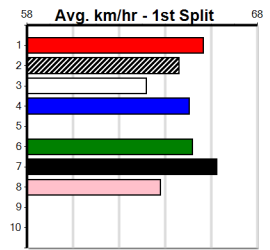

CHS GROUP

Distance: 410m, Race Type: Grade 5, Total Prizemoney: $2,925
1st: $1,950, 2nd: $600, 3rd: $300, 4th: $75

Watchdog Tips:

Bet:

Table with columns: Form Box, Wgt, Dist, Track, Date, Time, BON, Margin, 1st/2nd (Time), PIR, Checked, Comment, WR, Split 1, S/P, Grade

ASTON TRUMAN [5]
BK Dog Dec-21 Sire: ZIPPING GARTH Dam: ASTON TARA
Owner(s): R Borda
Trainer: Trent Blacker (Mitchell Park)
Winning Distances: < 300m (0) 300 - 399m (3) 400 - 499m (2) 500 - 599m (0) 600 - 699m (0) > 700m (0)
Winning Weights: 32.8(1) 33.1(2) 33.4(1) 33.5(1)
Box History table and Prize Best Starts Trk/Dts APM

MAJOR MIKE [5]
BK Dog Dec-21 Sire: TOMMY SHELBY Dam: MY LUCKY MIA
Owner(s): M Pease
Trainer: William Hartigan (Horsham)
Winning Distances: < 300m (0) 300 - 399m (6) 400 - 499m (1) 500 - 599m (0) 600 - 699m (0) > 700m (0)
Winning Weights: 32.4(1) 32.7(2) 33.2(1) 33.5(1) 33.6(1) 34.0(1)
Box History table and Prize Best Starts Trk/Dts APM

SLEEK BLAZER [5]
WBK Dog Dec-20 Sire: MEPUNGA BLAZER Dam: QUICK KISSES
Owner(s): J Fullerton
Trainer: Jennifer Fullerton (Red Cliffs)
Winning Distances: < 300m (0) 300 - 399m (0) 400 - 499m (5) 500 - 599m (0) 600 - 699m (0) > 700m (0)
Winning Weights: 32.7(1) 32.8(1) 33.5(2) 33.6(1)
Box History table and Prize Best Starts Trk/Dts APM

MAVIS TOLMIE [5]
BK Bitch Mar-22 Sire: CHRISTO BALE Dam: ROSE ROYCE
Owner(s): M Delbridge
Trainer: Lisa Delbridge (Balliang)
Winning Distances: < 300m (0) 300 - 399m (1) 400 - 499m (4) 500 - 599m (0) 600 - 699m (0) > 700m (0)
Winning Weights: 32.5(1) 33.0(1) 33.2(2) 33.4(1)
Box History table and Prize Best Starts Trk/Dts APM

*** VACANT BOX ***
Sire: Dam:
Owner(s):
Trainer:
Winning Distances: < 300m (0) 300 - 399m (0) 400 - 499m (0) 500 - 599m (0) 600 - 699m (0) > 700m (0)
Winning Weights:
Box History