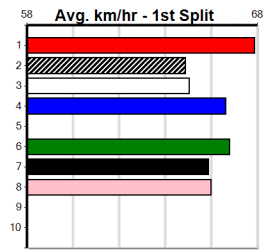

SPORTSBET (1-4 WINS) HT2

Distance: 410m, Race Type: Restricted Win Heat, Total Prizemoney: $2,925
1st: $1,950, 2nd: $600, 3rd: $300, 4th: $75

Watchdog Tips:

Bet:

Table header with columns: Form Box, Wgt, Dist, Track, Date, Time, BON, Margin, 1st/2nd (Time), PIR, Checked, Comment, W/R, Split 1, S/P, Grade

PAW OSWALD (NSW)[5]
BK Dog Nov-22 Sire: FERAL FRANKY Dam: DYNA WINTER
Owner(s): B Wheeler
Trainer: Mark Delbridge (Balliang)
Winning Distances: < 300m (0) 300 - 399m (0) 400 - 499m (3) 500 - 599m (0) 600 - 699m (0) > 700m (0)
Winning Weights: 31.1(2) 31.2(1)
Box History table and statistics.

SUPER NUGGET [5]
BK Bitch Apr-22 Sire: TOMMY SHELBY Dam: FRANK'S GIRL
Owner(s): G Skene
Trainer: Matthew Lanigan (Rowsley)
Winning Distances: < 300m (0) 300 - 399m (0) 400 - 499m (1) 500 - 599m (2) 600 - 699m (0) > 700m (0)
Winning Weights: 25.0(2) 25.5(1)
Box History table and statistics.

HENRY BALE (NSW)[5]
RF Dog Dec-21 Sire: FERAL FRANKY Dam: ZELZER ALLEN
Owner(s): B Wheeler
Trainer: Robert Camilleri (Lara)
Winning Distances: < 300m (0) 300 - 399m (0) 400 - 499m (3) 500 - 599m (0) 600 - 699m (0) > 700m (0)
Winning Weights: 33.6(1) 34.0(1) 34.1(1)
Box History table and statistics.

ROUGE KNIGHT [5]
BE Dog Mar-22 Sire: TOMMY SHELBY Dam: IVY WREN
Owner(s): S Bruce
Trainer: Gary Hunt (Cudgee)
Winning Distances: < 300m (0) 300 - 399m (2) 400 - 499m (1) 500 - 599m (1) 600 - 699m (0) > 700m (0)
Winning Weights: 31.8(1) 32.0(1) 32.6(1) 32.9(1)
Box History table and statistics.

*** VACANT BOX ***
Sire: Dam:
Owner(s):
Trainer:
Winning Distances: < 300m (0) 300 - 399m (0) 400 - 499m (0) 500 - 599m (0) 600 - 699m (0) > 700m (0)
Winning Weights:
Box History

1

2

3

4

5