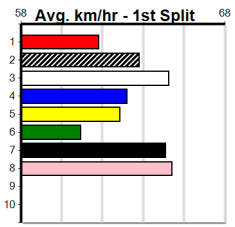

VIATEK DAMSELS DASH

Distance: 400m, Race Type: Grade 5, Total Prizemoney: $2,925
1st: $1,950, 2nd: $600, 3rd: $300, 4th: $75

11

10:07PM

(VIC time)

Watchdog Tips:

0 0 0 0

Bet: