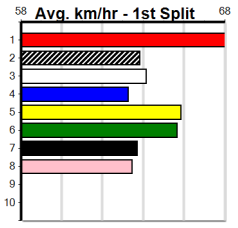

KHANS HOSPITALITY SERVICES

Distance: 400m, Race Type: Mixed 3/4, Total Prizemoney: $3,360
1st: $2,250, 2nd: $690, 3rd: $345, 4th: $75

7

8:45PM
(VIC time)

Watchdog Tips: **0 0 0 0** Bet: **0**