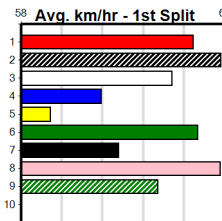

ENG GEL 2024-08-23

Warragul

8

9:05PM

(VIC time)

HARD STYLE RICO AT STUD

Distance: 460m, Race Type: Mixed 4/5, Total Prizemoney: \$3,360

1st: \$2,250, 2nd: \$690, 3rd: \$345, 4th: \$75