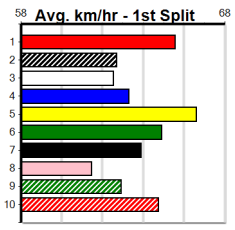

5
8:05PM
(VIC time)

Watchdog Tips: 0 0 0 0 Bet: .