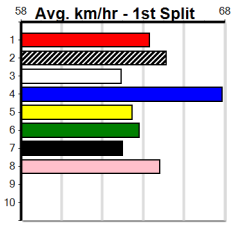

Warragul

SHIMA SHINE AT STUD

Distance: 400m, Race Type: Grade 5, Total Prizemoney: \$2,925
1st: \$1,950, 2nd: \$600, 3rd: \$300, 4th: \$75

3

7:25PM

(VIC time)

Watchdog Tips:

0 0 0 0