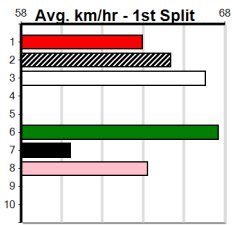

9

9:25PM
(VIC time)

Watchdog Tips: 0 0 0 0 **Bet:** .