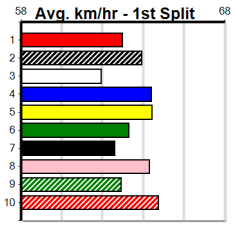

SPORTSBET HT1

Distance: 460m, Race Type: Mixed 6/7 Heat, Total Prizemoney: $2,925
1st: $1,950, 2nd: $600, 3rd: $300, 4th: $75

4

7:45PM
(VIC time)

Watchdog Tips: **0** **0** **0** **0** Bet: **0**