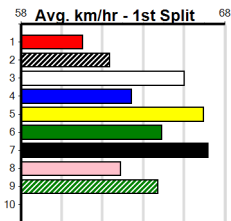

HOOKED ON SCOTCH AT STUD

Distance: 460m, Race Type: Grade 5, Total Prizemoney: $2,925
1st: $1,950, 2nd: $600, 3rd: $300, 4th: $75

6

8:25PM

(VIC time)

Watchdog Tips: **0 0 0 0** Bet: **0**