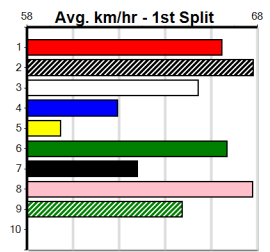

HARD STYLE RICO AT STUD

Distance: 460m, Race Type: Mixed 4/5, Total Prizemoney: $3,360
1st: $2,250, 2nd: $690, 3rd: $345, 4th: $75

Watchdog Tips:

Bet:

Table with columns: Form Box, Wgt, Dist, Track, Date, Time, BON, Margin, 1st/2nd (Time), PIR, Checked, Comment, W/R, Split 1, S/P, Grade

DARNUM DESIRE [4]
BE Bitch Oct-21 Sire: BERNARDO Dam: DARNUM DASHER
Owner(s): P Handley
Trainer: Peter Handley (Darnum)
Winning Distances: < 300m (0) 300 - 399m (2) 400 - 499m (4) 500 - 599m (0) 600 - 699m (0) > 700m (0)
Winning Weights: 31.9(1) 32.2(1) 32.3(1) 32.4(2) 32.5(1)
Box History table and Prize Best Starts table included.

ZEUS THUNDERBOLT [4]
WBK Dog Aug-22 Sire: BLACK MAGIC OPAL Dam: PROMOTE
Owner(s): G Sprod
Trainer: Bradley Greenough (Pearcedale)
Winning Distances: < 300m (0) 300 - 399m (0) 400 - 499m (6) 500 - 599m (0) 600 - 699m (0) > 700m (0)
Winning Weights: 33.0(1) 33.4(1) 33.5(1) 33.6(1) 33.8(1) 33.9(1)
Box History table and Prize Best Starts table included.

MR. DRAMATIC [4]
BK Dog Oct-20 Sire: BERNARDO Dam: AEROPLANE JET
Owner(s): C Mackie
Trainer: Corey Mackie (Tooradin)
ENG GEL 2024-08-23
Winning Distances: < 300m (0) 300 - 399m (3) 400 - 499m (9) 500 - 599m (0) 600 - 699m (0) > 700m (0)
Winning Weights: 31.1(1) 31.2(1) 31.6(2) 31.8(1) 32.0(1) 32.3(2) 32.4(1) 32.7(1) 32.8(1) 33.0(1)
Box History table and Prize Best Starts table included.

MARCO ROSE [4]
BK Dog Dec-21 Sire: ZACK MONELLI Dam: ROSE ROSE
Owner(s): S Chignell
Trainer: Jeffrey Chignell (Rosedale)
Winning Distances: < 300m (0) 300 - 399m (1) 400 - 499m (10) 500 - 599m (0) 600 - 699m (0) > 700m (0)
Winning Weights: 32.7(1) 32.8(1) 33.2(1) 33.3(2) 33.9(2) 34.1(1) 34.2(1) 34.4(1) 34.6(1)
Box History table and Prize Best Starts table included.

MADALIA TIPPER [5]
WBE Dog Nov-20 Sire: BANJO BOY Dam: ZIPPING SCARLET
Owner(s): K Fogarty
Trainer: Kathleen Fogarty (Lower Heyfield)
Winning Distances: < 300m (0) 300 - 399m (0) 400 - 499m (1) 500 - 599m (3) 600 - 699m (0) > 700m (0)
Winning Weights: 33.1(1) 33.5(1) 33.8(1) 34.0(1)
Box History table and Prize Best Starts table included.

1

2

3

4

5