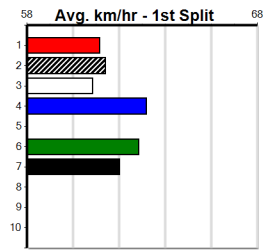

Warragul

1

6:45PM

(VIC time)

SENNACHIE AT STUD

Distance: 400m, Race Type: Maiden, Total Prizemoney: $2,535
1st: $1,680, 2nd: $520, 3rd: $260, 4th: $75

Watchdog Tips:

Bet:

Form	Box	Wgt	Dist	Track	Date	Time	BON	Margin	1st/2nd (Time)	PIR	Checked	Comment	WR	Split 1	S/P	Grade

HENCHMEN [M]

BK Dog Oct-22 Sire: FLYING RICCIARDO Dam: ZIPPING POPPY

Owner(s): Eye Candy (SYN), C Wilk, K Gorman

Trainer: Christian Wilk (Tanjil South)

Winning Distances: < 300m (0) 300 - 399m (0) 400 - 499m (0) 500 - 599m (0) 600 - 699m (0) > 700m (0)

Winning Weights:

3rd (2)	29.6	435	SLE	R2	18-Aug-24	25.07	24.18	4.00L	KELLY JANE (24.81)	M/222	.	.	.	5.40	$5.60	M
2nd (1)	29.4	435	SLE	R1	21-Aug-24	25.23	24.64	1.5L	EXTREME BEAST (25.13)	M/222	.	.	.	5.40	$9.10	M

Box History

Bx	1st	2nd	3rd	4th	5th	6th	7th	8th
1		1						
2			1					
3								
4								
5								
6								
7								
8								
Prize Best								$780.00
Starts								FSH
Trk/Dts								2-0-1-1
APM								0-0-0-0
								780

Last 3 wins NOT included above

VIENNA SUNSET [M]

BDW Bitch May-21 Sire: SENNACHIE Dam: BELLA EDITION

Owner(s): K Fogarty

Trainer: Kathleen Fogarty (Lower Heyfield)

Winning Distances: < 300m (0) 300 - 399m (0) 400 - 499m (0) 500 - 599m (0) 600 - 699m (0) > 700m (0)

Winning Weights:

2nd (8)	30.0	435	SLE	R1	26-Jun-24	25.24	24.20	3.5L	CHECK IT OUT (25.01)	M/222	.	.	.	5.37	$4.30	M
4th (6)	29.8	435	SLE	R1	03-Jul-24	25.31	24.41	7.00L	PAW YONDER (24.83)	Q/345	.	.	.	5.36	$19.80	M
3rd (1)	29.7	395	TRA	R3	10-Jul-24	23.13	22.23	4.25L	HAWKEYED KID (22.84)	M/2345	.	.	.	3.82	$5.70	M
5th (3)	29.5	435	SLE	R1	17-Jul-24	25.64	24.54	8.50L	STORMY SECRET (25.05)	M/644	.	.	.	5.40	$38.40	M
2nd (6)	29.5	435	SLE	R3	24-Jul-24	25.17	24.44	0.25L	PAW OLYMPIA (25.16)	Q/111	.	.	.	5.34	$8.80	M
8th (5)	29.4	435	SLE	R1	04-Aug-24	26.04	24.36	14.00	SHE'S OUR ART (25.09)	M/377	.	.	.	5.37	$7.50	M
2nd (6)	29.6	435	SLE	R2	14-Aug-24	24.96	24.45	4.50L	LAKEVIEW APRIL (24.65)	M/222	.	SW	.	5.37	$4.10	M
3rd (4)	30.0	435	SLE	R1	21-Aug-24	25.42	24.64	4.25L	EXTREME BEAST (25.13)	M/333	.	.	.	5.40	$6.50	M

Box History

Bx	1st	2nd	3rd	4th	5th	6th	7th	8th
1			1					
2								
3								
4	1	1			1			
5					1			1
6		2		1				
7						1		
8		1						
Prize Best								$2175.00
Starts								FSH
Trk/Dts								11-0-4-2
APM								0-0-0-0
								1816

Last 3 wins NOT included above

DO SOMETHING [M]

BK Dog Oct-22 Sire: FERNANDO BALE Dam: ACCUSED

Owner(s): R Thompson

Trainer: David Crawford (Pearcedale)

Winning Distances: < 300m (0) 300 - 399m (0) 400 - 499m (0) 500 - 599m (0) 600 - 699m (0) > 700m (0)

Winning Weights:

5th (4)	29.0	400	WGL	R2	16-Aug-24	23.88	22.44	9.00L	ASTONISHING LADY (23.26)	M/87	.	.	.	8.88	$2.00	M

Box History

Bx	1st	2nd	3rd	4th	5th	6th	7th	8th
1								
2								
3								
4					1			
5								
6								
7								
8								
Prize Best								$0.00
Starts								23.88(4)-16/8/24
Trk/Dts								1-0-0-0
APM								1-0-0-0
								0

Last 3 wins NOT included above

DOONGALLA GAL [M]

BK Bitch Jul-21 Sire: FERNANDO BALE Dam: FABREGAL

Owner(s): Fluffy Side Up (SYN), A Onley, P Onley

Trainer: Michael Tharle (Devon Meadows)

Winning Distances: < 300m (0) 300 - 399m (0) 400 - 499m (0) 500 - 599m (0) 600 - 699m (0) > 700m (0)

Winning Weights: