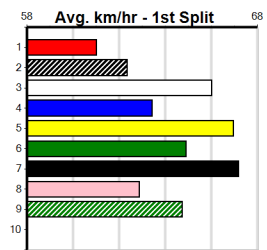

HOOKED ON SCOTCH AT STUD

Distance: 460m, Race Type: Grade 5, Total Prizemoney: $2,925
1st: $1,950, 2nd: $600, 3rd: $300, 4th: $75

Watchdog Tips: [ ] [ ] [ ] [ ] Bet: [ ]

LAUGHING PANTHER [5]
BK Dog Jan-22 Sire: HOUDINI BOY Dam: MIGNON
Owner(s): S Nagy
Trainer: Steve Nagy (Traralgon)
Winning Distances: < 300m (0) 300 - 399m (2) 400 - 499m (2) 500 - 599m (0) 600 - 699m (0) > 700m (0)
Winning Weights: 33.8(1) 34.2(1) 34.4(1) 34.9(1)
Race results table with columns: Rank, Dog, Sex, Age, Date, Time, BON, Margin, 1st/2nd (Time), PIR, Checked, Comment, W/R, Split 1, S/P, Grade.

INTERNAL AFFAIRS (NSW)[5]
BD Dog Sep-20 Sire: ZAMBORA BROCKIE Dam: NINO DE ORO
Owner(s): M Henderson
Trainer: Chloe Bowman (Kilmany)
Winning Distances: < 300m (0) 300 - 399m (0) 400 - 499m (2) 500 - 599m (10) 600 - 699m (0) > 700m (0)
Winning Weights: 30.0(1) 30.2(2) 30.8(1) 30.9(1) 31.2(1) 31.3(3) 31.4(1) 31.7(2)
Race results table with columns: Rank, Dog, Sex, Age, Date, Time, BON, Margin, 1st/2nd (Time), PIR, Checked, Comment, W/R, Split 1, S/P, Grade.

WILD VENUS [5]
BK Bitch May-22 Sire: ASTON DEE BEE Dam: INVICTUS REIGN
Owner(s): BILVIS (SYN), A Gwynne, D Bourke
Trainer: David Bourke (The Basin)
Winning Distances: < 300m (0) 300 - 399m (4) 400 - 499m (0) 500 - 599m (0) 600 - 699m (0) > 700m (0)
Winning Weights: 28.7(1) 28.9(2) 29.2(1)
Race results table with columns: Rank, Dog, Sex, Age, Date, Time, BON, Margin, 1st/2nd (Time), PIR, Checked, Comment, W/R, Split 1, S/P, Grade.

OH LANA [5]
BK Bitch Jan-22 Sire: BENALI Dam: LOUD LANA
Owner(s): G Kearns
Trainer: Shane Richer (Boolarra)
Winning Distances: < 300m (0) 300 - 399m (0) 400 - 499m (3) 500 - 599m (0) 600 - 699m (0) > 700m (0)
Winning Weights: 26.7(1) 26.9(1) 27.0(1)
Race results table with columns: Rank, Dog, Sex, Age, Date, Time, BON, Margin, 1st/2nd (Time), PIR, Checked, Comment, W/R, Split 1, S/P, Grade.

LUXFORD [5]
BK Dog May-22 Sire: SHIMA SHINE Dam: ITA LOUISA
Owner(s): S Toner
Trainer: Stephen Toner (Bunyip)
Winning Distances: < 300m (0) 300 - 399m (3) 400 - 499m (0) 500 - 599m (0) 600 - 699m (0) > 700m (0)
Winning Weights: 35.6(1) 35.8(1) 36.6(1)
Race results table with columns: Rank, Dog, Sex, Age, Date, Time, BON, Margin, 1st/2nd (Time), PIR, Checked, Comment, W/R, Split 1, S/P, Grade.