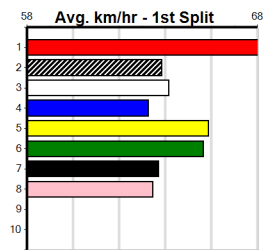

KHANS HOSPITALITY SERVICES

Distance: 400m, Race Type: Mixed 3/4, Total Prizemoney: $3,360
1st: $2,250, 2nd: $690, 3rd: $345, 4th: $75

Watchdog Tips:

Bet:

Table with columns: Form Box, Wgt, Dist, Track, Date, Time, BON, Margin, 1st/2nd (Time), PIR, Checked, Comment, WR, Split 1, S/P, Grade

UNLEASH IN MIAMI [3]
BK Dog Apr-22 Sire: KC AND ALL Dam: SHE'S GOT WHEELS
Owner(s): G Sprod
Trainer: Bradley Greenough (Pearcedale)
Winning Distances: < 300m (0) 300 - 399m (1) 400 - 499m (7) 500 - 599m (0) 600 - 699m (0) > 700m (0)
Winning Weights: 33.8(1) 34.0(1) 34.1(3) 34.3(2) 34.4(1)
Box History table and Prize Best Starts Trk/Dts APM

OUR YOGI [4]
BE Dog Oct-21 Sire: FERNANDO BALE Dam: COURTING
Owner(s): J Gieschen
Trainer: Jennifer Gieschen (Valencia Cree)
Winning Distances: < 300m (0) 300 - 399m (0) 400 - 499m (5) 500 - 599m (0) 600 - 699m (0) > 700m (0)
Winning Weights: 28.1(1) 28.7(1) 28.8(1) 29.1(1) 29.2(1)
Box History table and Prize Best Starts Trk/Dts APM

VALENCIA JIM [3]
BE Dog Oct-21 Sire: FERNANDO BALE Dam: COURTING
Owner(s): J Gieschen
Trainer: Jennifer Gieschen (Valencia Cree)
Winning Distances: < 300m (0) 300 - 399m (0) 400 - 499m (8) 500 - 599m (0) 600 - 699m (0) > 700m (0)
Winning Weights: 30.1(1) 30.2(1) 30.4(1) 30.5(2) 30.7(1) 31.4(1) 31.8(1)
Box History table and Prize Best Starts Trk/Dts APM

JUNIOR'S MATE [4]
BK Dog Jul-21 Sire: FERNANDO BALE Dam: MYSTIC RIOT
Owner(s): J Stewart
Trainer: Dawn Johnston (Toongabbie)
Winning Distances: < 300m (0) 300 - 399m (2) 400 - 499m (5) 500 - 599m (0) 600 - 699m (0) > 700m (0)
Winning Weights: 31.6(1) 31.8(1) 32.1(1) 32.6(1) 32.7(2) 33.3(1)
Box History table and Prize Best Starts Trk/Dts APM

HOT SCOTCH [3]
BD Dog Nov-20 Sire: HOOKED ON SCOTCH Dam: ZALL GOOD
Owner(s): M Brown
Trainer: Ian Brown (Loch)
Winning Distances: < 300m (0) 300 - 399m (3) 400 - 499m (10) 500 - 599m (5) 600 - 699m (0) > 700m (0)
Winning Weights: 30.1(1) 30.3(1) 30.5(1) 30.6(3) 30.7(1) 30.8(1) 30.9(2) 31.0(4) 31.1(1) 31.3(1) 31.6(1) 32.1(1)
Box History table and Prize Best Starts Trk/Dts APM