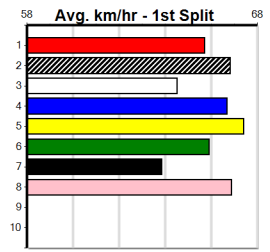

Warragul
12
10:27PM
(VIC time)

PAUA OF BUDDY AT STUD

Distance: 400m, Race Type: Grade 5, Total Prizemoney: $2,925
1st: $1,950, 2nd: $600, 3rd: $300, 4th: $75

Watchdog Tips: ☐ ☐ ☐ ☐ ☐

Bet:

SMOOTH CRIMINAL [5]
F Dog Oct-21 Sire: CATCH THE THIEF Dam: VELOCITY ANIFRID Trainer: Dawn Johnston (Toongabbie)

Owner(s): D Johnston
Winning Distances: < 300m (0) 300 - 399m (0) 400 - 499m (10) 500 - 599m (2) 600 - 699m (0) > 700m (0)
Winning Weights: 31.5(2) 31.7(2) 31.8(2) 32.1(2) 32.2(2) 32.3(1) 32.6(1)

Rank	Box	Wgt	Dist	Track	Date	Time	BON	Margin	1st/2nd (Time)	PIR	Checked	Comment	WR	Split 1	S/P	Grade
2nd	(5)	31.5	400	WGL	R10	25-Jun-24	22.73	22.51	3.25L HOT SCOTCH (22.51)	M/32	.	.	.	8.41	$3.70	X45
4th	(2)	31.7	400	WGL	R7	02-Jul-24	23.20	22.51	10.00 MILE A MINUTE (22.51)	M/44	.	.	.	8.52	$6.70	X45
3rd	(2)	32.0	435	SLE	R6	07-Jul-24	24.56	24.39	1.5L SKINNY OLIVE (24.45)	M/222	.	.	.	5.21	$16.30	FFA
2nd	(2)	32.5	435	SLE	R7	21-Jul-24	24.46	24.29	1.00L SKINNY OLIVE (24.39)	M/222	.	.	.	5.23	$11.60	FFA
1st	(1)	32.6	435	SLE	R8	28-Jul-24	24.46	24.46	0.75L XATU BALE (24.51)	M/111	.	.	.	5.21	$3.10	X34
5th	(7)	32.6	435	SLE	R10	04-Aug-24	24.77	24.36	5.50L LIGHTNING JEWEL (24.41)	M/355	.	.	.	5.28	$3.70	X34
2nd	(1)	32.2	400	WGL	R10	13-Aug-24	22.51	22.43	1.25L SUMMER KOBIE (22.43)	M/22	.	.	.	8.34	$3.40	X45
8th	(5)	32.3	510	SLE	R8	18-Aug-24	30.02	28.90	16.00 DEADLY CLASS (28.90)	M/877	.	.	.	9.66	$5.50	X45

Last 3 wins NOT included above

1st	(4)	32.2	450	TRA	R7	09-Feb-24	24.94	24.94	1.00L JEBEDIAH (25.01)	M/111	.	.	.	6.57	$2.40	X45
1st	(5)	32.2	510	SLE	R6	18-Feb-24	28.90	28.90	1.25L DAINTREE DAZZLER (28.98)	M/111	.	.	.	9.00	$3.40	5
1st	(2)	31.8	515	SAP	R8	17-Mar-24	29.41	29.41	1.25L BAGMAN (29.49)	Q/1111	.	.	.	5.09	$2.30	X45

Box History

Bx	1st	2nd	3rd	4th	5th	6th	7th	8th
1	1	1						
2	3	2	1	1				1
3	1	1	1	1	2			
4	1		1	1	1			1
5	2	2				1		1
6			1	1				1
7					3			1
8	4	1		1				1

Prize Best Starts Trk/Dts APM: $34385.00, 22.50(8)-14/11/23, 44-12-7-5, 17-4-4-2, 10377