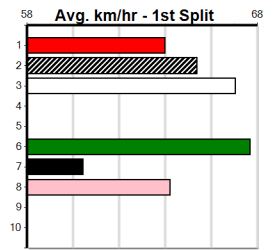

***** NO RESERVE *****

Sire: Dam:

Owner(s):

Trainer:

Winning Distances: < 300m (0) 300 - 399m (0) 400 - 499m (0) 500 - 599m (0) 600 - 699m (0) > 700m (0)
 Winning Weights:

Box History

MC GRAFIX & SIGNS

Distance: 400m, Race Type: Mixed 6/7, Total Prizemoney: \$2,925
1st: \$1,950, 2nd: \$600, 3rd: \$300, 4th: \$75