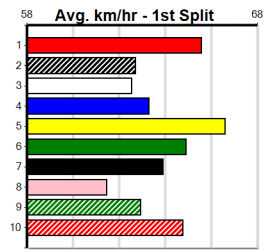

SPORTSBET HT2

Distance: 460m, Race Type: Mixed 6/7 Heat, Total Prizemoney: $2,925
1st: $1,950, 2nd: $600, 3rd: $300, 4th: $75

Watchdog Tips: [ ] [ ] [ ] [ ] [ ] Bet: [ ]

Form Box Wgt Dist Track Date Time BON Margin 1st/2nd (Time) PIR Checked Comment WR Split 1 S/P Grade

ASTON BREEZE [6]
BK Bitch Aug-22 Sire: ASTON RUPEE Dam: ASTON ZEPHYR
Owner(s): R Borda
Trainer: Benjamin Magri (Avalon)
Winning Distances: < 300m (0) 300 - 399m (0) 400 - 499m (2) 500 - 599m (0) 600 - 699m (0) > 700m (0)
Winning Weights: 30.7(1) 31.3(1)
Race results table with columns for rank, weight, sex, breed, date, time, odds, sire, dam, prize, etc.
Box History table with columns for box, rank, and prize.

PAW ISABELLE (NSW)[7]
BK Bitch Jul-22 Sire: ALLEN DEED Dam: FANTA BALE
Owner(s): B Wheeler
Trainer: Mark Delbridge (Balliang)
Winning Distances: < 300m (0) 300 - 399m (0) 400 - 499m (1) 500 - 599m (0) 600 - 699m (0) > 700m (0)
Winning Weights: 28.1(1)
Race results table with columns for rank, weight, sex, breed, date, time, odds, sire, dam, prize, etc.
Box History table with columns for box, rank, and prize.

BOURNE LICKETY (SA)[7]
BK Dog Sep-22 Sire: FERAL FRANKY Dam: SWEET ON ME
Owner(s): D Peckham
Trainer: Matthew Clark (Briagolong)
Winning Distances: < 300m (0) 300 - 399m (0) 400 - 499m (1) 500 - 599m (0) 600 - 699m (0) > 700m (0)
Winning Weights: 27.9(1)
Race results table with columns for rank, weight, sex, breed, date, time, odds, sire, dam, prize, etc.
Box History table with columns for box, rank, and prize.

PAW VELDRON (NSW)[7]
WBD Dog Jul-22 Sire: AUSSIE INFRARED Dam: DYNA PATTY
Owner(s): B Wheeler
Trainer: Mark Delbridge (Balliang)
Winning Distances: < 300m (0) 300 - 399m (0) 400 - 499m (0) 500 - 599m (1) 600 - 699m (0) > 700m (0)
Winning Weights: 33.3(1)
Race results table with columns for rank, weight, sex, breed, date, time, odds, sire, dam, prize, etc.
Box History table with columns for box, rank, and prize.

PAW WINCEY (NSW)[7]
BK Bitch Dec-22 Sire: BERNARDO Dam: DYNA HARPA
Owner(s): B Wheeler
Trainer: Mark Delbridge (Balliang)
Winning Distances: < 300m (0) 300 - 399m (0) 400 - 499m (1) 500 - 599m (0) 600 - 699m (0) > 700m (0)
Winning Weights: 29.4(1)
Race results table with columns for rank, weight, sex, breed, date, time, odds, sire, dam, prize, etc.
Box History table with columns for box, rank, and prize.

1

2

3

4

5