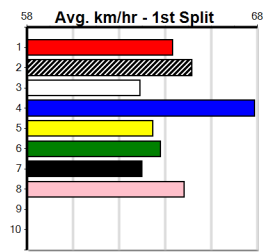

SHIMA SHINE AT STUD

Distance: 400m, Race Type: Grade 5, Total Prizemoney: $2,925
1st: $1,950, 2nd: $600, 3rd: $300, 4th: $75

Watchdog Tips:

Bet:

Table with columns: Form Box, Wgt, Dist, Track, Date, Time, BON, Margin, 1st/2nd (Time), PIR, Checked, Comment, WR, Split 1, S/P, Grade

SPRING WATCH (SA)[5]
F Dog Oct-21 Sire: ASTON DEE BEE Dam: SPRING BLOOM
Owner(s): G Black Trainer: Lisa Delbridge (Balliang)
Winning Distances: < 300m (0) 300 - 399m (4) 400 - 499m (1) 500 - 599m (0) 600 - 699m (0) > 700m (0)
Winning Weights: 32.8(2) 33.1(1) 33.4(1) 33.8(1)
Box History table and Prize Best Starts table included.

CELTIC BOUY [5]
BK Dog May-20 Sire: KEYBOW Dam: BOGIE CLASSIC
Owner(s): S Van oirschot Trainer: Steven Van oirschot (Moe South)
Winning Distances: < 300m (0) 300 - 399m (3) 400 - 499m (4) 500 - 599m (0) 600 - 699m (0) > 700m (0)
Winning Weights: 26.7(1) 26.8(1) 27.1(1) 27.7(1) 27.8(1) 27.9(1) 28.3(1)
Box History table and Prize Best Starts table included.

ZAPPER BALE (NSW)[5]
RF Bitch Jul-22 Sire: JARVIS BALE Dam: ETHLA ALLEN
Owner(s): T Kennedy-harris Trainer: Luke Harris (Devon Meadows)
Winning Distances: < 300m (0) 300 - 399m (1) 400 - 499m (4) 500 - 599m (0) 600 - 699m (0) > 700m (0)
Winning Weights: 25.2(1) 25.6(1) 26.0(1) 26.6(1) 26.7(1)
Box History table and Prize Best Starts table included.

PEACOCK [5]
BK Dog Jan-20 Sire: MY REDEEMER Dam: SUMMER NIGHTS
Owner(s): EBAYER PLUM (SYN), D Plumridge, M Ebeyer, T Sando, R Stock, A Stock Trainer: David Plumridge (Scoresby)
Winning Distances: < 300m (0) 300 - 399m (1) 400 - 499m (5) 500 - 599m (15) 600 - 699m (0) > 700m (0)
Winning Weights: 31.2(1) 31.4(2) 31.8(2) 32.6(1) 32.8(3) 32.9(1) 33.0(1) 33.1(2) 33.2(3) 33.4(1) 33.5(1) 33.7(1) 33.9(1)
Box History table and Prize Best Starts table included.

NO DOORS [5]
BD Dog Feb-21 Sire: FERNANDO BALE Dam: DR. MINO
Owner(s): R Winter Trainer: Ronald Winter (Denison)
Winning Distances: < 300m (0) 300 - 399m (4) 400 - 499m (3) 500 - 599m (0) 600 - 699m (0) > 700m (0)
Winning Weights: 29.8(1) 29.9(1) 30.1(1) 30.2(1) 30.3(1) 30.4(1) 30.6(1)
Box History table and Prize Best Starts table included.