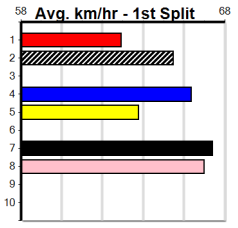

3
7:31PM
(VIC time)

Watchdog Tips: **0** **0** **0** **0** **Bet:** **.**