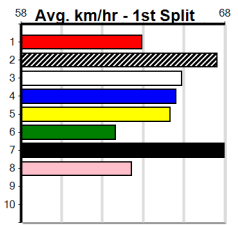

6
8:28PM
(VIC time)

Watchdog Tips: **0** **0** **0** **0** **Bet:** .