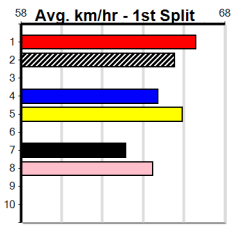

9
9:28PM
(VIC time)

Watchdog Tips:

0 0 0 0

Bet:

Form Box Weight Dist Track Date Time BON Margin 1st/2nd (Time) PIR Checked Comment W/R Split 1 S/P Grade

1 FIGURE IT OUT (NSW)[5]

BK	B	Nov-21	SUPERIOR PANAMA	WHAT ABOUT IT	W/R	Split 1	S/P	Grade
2nd	(2)	29.2	450 SHP R8	22-Jul-24	25.24	24.95	1.00	LGUNAI WIZARD (25.17) M/244 . . . 6.58 $3.40 X45
4th	(8)	28.9	525 MEP R7	31-Jul-24	30.74	29.92	11.00	KINGSLEY BALE (29.99) M/6555 . . . 5.29 $8.80 5H
2nd	(2)	29.0	450 SHP R8	05-Aug-24	25.27	24.95	4.75	LPASS THE BUCK (24.95) M/453 . . . 6.63 $19.50 X34
4th	(4)	29.2	500 BEN R8	09-Aug-24	28.79	28.04	2.75	LCORNHILL PRINCE (28.60) M/454 . . . 6.87 $1.40 X45

Trainer: Adele Powell (Stanhope)
Owner(s): K Knight

Winning Boxes

1	2	3	4	5	6	7	8
2	3	1	6	1	1		
Prize	$27,380.00						
Best	30.27						
Starts	35-8-10-5						
Trk/Dst	3-1-0-0						
APM	$13745						

2 SURF'S UP [5]

BE	D	Sep-21	FERNANDO BALE	AMELIA CHRISTA	W/R	Split 1	S/P	Grade
2nd	(1)	31.9	525 MEA R10	25-May-24	30.32	29.89	4.25	LSAVANNAH RIOT (30.02) M/3322 . . . 5.18 $3.10 5
3rd	(3)	32.9	525 MEP R7	10-Jul-24	30.56	30.00	5.50	LURANA JASMINE (30.19) Q/3222 . . . 5.12 $6.40 5
6th	(6)	32.9	525 MEA R10	20-Jul-24	30.65	29.73	6.50	LMACKINAW PEACH/ROYAL M/3334 . . . 5.17 $18.10 5
8th	(2)	33.0	350 HVL R6	31-Jul-24	19.64	19.20	6.50	LFOR PETE'S SAKE (19.20) M/7 . . . 6.72 $59.30 5

Trainer: Christian Schmidt (Devon Meadows)
Owner(s): R Moore

Winning Boxes

1	2	3	4	5	6	7	8
2	1	1					1
Prize	$30,975.00						
Best	30.31						
Starts	33-5-12-6						
Trk/Dst	10-1-4-2						
APM	$10712						

3 *** VACANT BOX ***

Trainer:
Owner(s):

4 SUPER TONE [5]

BK	D	Aug-21	SHIMA SHINE	MEPUNGA MIDGET	W/R	Split 1	S/P	Grade
7th	(4)	34.5	525 MEP R6	17-Jul-24	30.94	29.78	10.00	LBACK TO SCRATCH (30.24) Q/6888 . . . 5.23 $30.90 5
2nd	(2)	34.5	525 MEP R9	24-Jul-24	31.03	30.11	4.75	LTHUNDERBOLT ROSS (30.71) M/3222 . . . 5.17 $4.30 5
2nd	(6)	34.6	435 SLE R11	07-Aug-24	24.86	24.38	3.25	LDR. FARRAH (24.64) S/832 . . . 5.48 $14.00 5
7th	(1)	34.8	515 SAP R8	12-Aug-24	30.55	29.27	11.00	LPAW GRADY (29.82) Q/3557 . . . 5.14 $13.70 5

Trainer: Murray Collyer (Coburg East)
Owner(s): A Rippon

Winning Boxes

1	2	3	4	5	6	7	8
2	1	1					4
Prize	$21,465.00						
Best	30.24						
Starts	46-8-7-1						
Trk/Dst	11-1-3-0						
APM	$7883						

5 BRONELLY STRIKER [5]

BK	D	Mar-22	FERNANDO BALE	STRIKER LIGHT	W/R	Split 1	S/P	Grade
7th	(7)	35.5	525 MEA R6	03-Aug-24	31.67	29.82	22.00	LIRISH NIKKI (30.13) M/6677 . . . 5.26 $9.80 X45
1st	(3)	35.6	500 BEN R6	09-Aug-24	28.26	28.04	3.25	LKAY BOOMER (28.47) M/3311 . . . SW . 6.75 $2.90 5H
1st	(3)	35.6	500 BEN R7	16-Aug-24	28.32	28.00	0.50	LBLACK VIPER (28.34) Q/211 . . . SW . 6.61 $7.90 5F
3rd	(6)	35.6	515 SAN R7	22-Aug-24	29.52	29.31	1.00	LROYAL GYPSY (29.46) M/3222 . . . . 5.17 $11.80 4

Trainer: Kelly Bravo (Freshwater Creek)
Owner(s): K Bravo

Winning Boxes

1	2	3	4	5	6	7	8
2	2	1				2	1
Prize	$37,817.50						
Best	30.11						
Starts	22-8-2-4						
Trk/Dst	7-2-1-1						
APM	$23747						

6 *** VACANT BOX ***

Trainer:
Owner(s):