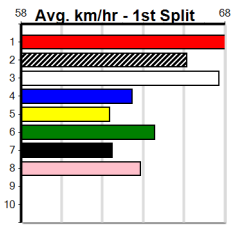

8

9:08PM

(VIC time)

Watchdog Tips:

0 0 0 0

Bet:

Form	Box	Weight	Dist	Track	Date	Time	BON	Margin	1st/2nd (Time)	PIR	Checked	Comment	W/R	Split 1	S/P	Grade

1 WILD CASH [4]																	Winning Boxes								
BK	D	Apr-21 MY REDEEMER					FLYING SMOOTH							1 2 3 4 5 6 7 8											
Trainer: Kim Erenshaw (Junction Village)																	2 1 4 5 6 7 8								
2nd (7)	31.5	715	SAN	R5	01-Aug-24	42.12	41.78	0.025	L	FIRE CHAMBER (42.12)	Q/2211	.	.	.	6.18	$13.60	SH	Prize	$77,720.00						
7th (7)	31.7	715	SAN	R9	08-Aug-24	42.28	41.72	6.50	L	LAUNT VIRGINIA (41.84)	M/3556	.	.	.	6.16	$42.80	SF	Best	34.54						
4th (5)	32.1	715	SAN	R5	15-Aug-24	42.41	41.85	8.50	L	SHAKE AND BAKE (41.85)	M/4554	.	.	.	6.27	$13.40	X45	Starts	52-8-15-9						
3rd (6)	31.7	595	SAN	R8	22-Aug-24	34.36	34.19	2.50	L	DRILL SERGEANT (34.19)	Q/3343	.	.	.	9.41	$19.50	5	Trk/Dst	2-1-0-0						
Owner(s): T Erenshaw																	APM $31317								

2 ETHANOL VOLUME [4]																	Winning Boxes								
BE	D	Mar-22 DROOPYS SYDNEY					MY ETHANOL							1 2 3 4 5 6 7 8											
Trainer: Thomas Dailly (Anakie)																	2 2 1 2 1 2 2								
4th (5)	32.3	525	MEA	R5	13-Jul-24	30.62	29.89	9.00	L	MEPUNGA TULLY (30.02)	M/7655	.	.	.	5.33	$4.40	SH	Prize	$154,830.00						
6th (5)	32.6	515	SAN	R7	01-Aug-24	30.09	29.23	8.00	L	CRACKERJACK BULL (29.55)	M/7876	.	.	.	5.22	$7.60	SH	Best	34.47						
3rd (4)	33.4	600	MEA	R6	10-Aug-24	34.98	34.54	5.00	L	KING OWEN (34.63)	M/5644	.	.	.	9.29	$4.00	X34	Starts	45-12-6-8						
3rd (7)	33.4	515	SAN	R7	15-Aug-24	29.51	29.09	6.50	L	EXPLICIT (29.09)	S/6544	.	.	.	5.25	$12.20	X34	Trk/Dst	3-2-0-1						
Owner(s): DAILLY GREYHOUND FARMS (SYN), G Dailly, T Dailly																	APM $70908								

3 ETHANOL WATER [4]																	Winning Boxes								
RBD	B	Mar-22 DROOPYS SYDNEY					MY ETHANOL							1 2 3 4 5 6 7 8											
Trainer: Thomas Dailly (Anakie)																	4 4 2 1 1 2								
1st (4)	28.2	525	MEA	R7	13-Jul-24	29.89	29.89	0.75	L	HOUSE OF TURBO (29.93)	M/4332	.	SW	.	5.16	$3.70	SH	Prize	$114,145.00						
8th (5)	28.6	525	MEA	R8	20-Jul-24	30.44	29.73	11.00	L	FOLLOW THE BAND (29.73)	M/6888	.	.	.	5.19	$4.60	GRP1	Best	34.19						
7th (8)	29.2	515	SAN	R9	01-Aug-24	29.94	29.23	7.00	L	LORLI BALE (29.47)	M/5777	.	.	.	5.16	$7.50	SH	Starts	42-14-8-7						
6th (6)	29.6	525	MEA	R6	17-Aug-24	30.16	29.80	5.50	L	MEPUNGA TULLY (29.80)	S/7666	.	.	.	5.23	$6.10	FFA	Trk/Dst	4-3-1-0						
Owner(s): DAILLY GREYHOUND FARMS (SYN), G Dailly, T Dailly																	APM $50843								

4 SOUTHERN LAW [5]																	Winning Boxes								
BD	D	Mar-22 FERNANDO BALE					IT'S A BLUSH							1 2 3 4 5 6 7 8											
Trainer: Kate Gorman (Tanjil South)																	1 1 2 2								
3rd (4)	30.8	600	MEP	R7	24-Jul-24	36.15	35.19	14.00	L	KRAKEN CHIEF (35.20)	M/5333	.	.	.	9.57	$24.30	RWH	Prize	$11,570.00						
8th (1)	30.8	600	MEA	R5	03-Aug-24	35.43	34.28	17.00	L	KRAKEN CHIEF (34.28)	M/3358	.	V5	.	9.12	$26.80	RWF	Best	35.43						
6th (8)	30.5	595	SAP	R10	12-Aug-24	34.77	34.25	7.50	L	STACY'S MUM (34.25)	M/5566	.	.	.	9.40	$39.50	RWH	Starts	26-5-5-2						
3rd (7)	30.5	510	SLE	R6	21-Aug-24	29.30	28.92	5.50	L	PRETTY CAPRI (28.92)	M/333	.	.	.	9.38	$8.70	5	Trk/Dst	2-0-0-1						
Owner(s): Eye Candy (SYN), C Wiik, K Gorman																	APM $6608