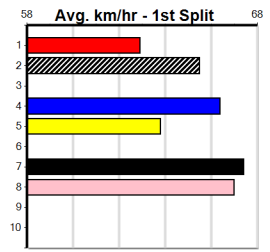

3

7:31PM

(VIC time)

Distance: 525m, Race Type: Grade 5 Heat, Total Prizemoney: $3,340
1st: $2,230, 2nd: $690, 3rd: $345, 4th: $75

Watchdog Tips:

Bet:

Table with columns: Form Box, Wgt, Dist, Track, Date, Time, BON, Margin, 1st/2nd (Time), PIR, Checked, Comment, WR, Split 1, S/P, Grade

MIGHTY QUINN [5]
BK Dog Nov-21 Sire: SHIMA SHINE Dam: SWIFT CURRENT
Owner(s): SMSK Racing (SYN), S Gunnell, K O'brien, M Crowe, S Crowe
Trainer: Rodney Clark (Echuca Village)
Winning Distances: < 300m (0) 300 - 399m (0) 400 - 499m (5) 500 - 599m (2) 600 - 699m (0) > 700m (0)
Winning Weights: 33.5(1) 33.8(1) 33.9(2) 34.7(1) 34.8(1) 35.1(1)
Race results table with columns: Rank, Dog, Weight, Sex, Age, Date, Time, Margin, Sire, Dam, PIR, Checked, Comment, WR, Split 1, S/P, Grade, Prize

GENESIS BALE (NSW)[5]
WBD Dog Mar-22 Sire: JS FLAMIN ACE Dam: FAITHY BALE
Owner(s): B Wheeler
Trainer: Correy Grenfell (Anakie)
Winning Distances: < 300m (0) 300 - 399m (0) 400 - 499m (4) 500 - 599m (0) 600 - 699m (0) > 700m (0)
Winning Weights: 31.2(1) 31.5(2) 32.9(1)
Race results table with columns: Rank, Dog, Weight, Sex, Age, Date, Time, Margin, Sire, Dam, PIR, Checked, Comment, WR, Split 1, S/P, Grade, Prize

*** VACANT BOX ***
Sire: Dam:
Owner(s):
Trainer:
Winning Distances: < 300m (0) 300 - 399m (0) 400 - 499m (0) 500 - 599m (0) 600 - 699m (0) > 700m (0)
Winning Weights:

MEPUNGA LUNA [5]
BK Bitch Oct-21 Sire: BARCIA BALE Dam: MEPUNGA ISLA
Owner(s): B Smith
Trainer: Jeffrey Britton (Anakie)
Winning Distances: < 300m (0) 300 - 399m (0) 400 - 499m (1) 500 - 599m (7) 600 - 699m (0) > 700m (0)
Winning Weights: 27.2(1) 27.4(2) 27.6(4) 27.7(1)
Race results table with columns: Rank, Dog, Weight, Sex, Age, Date, Time, Margin, Sire, Dam, PIR, Checked, Comment, WR, Split 1, S/P, Grade, Prize

YAMGATA BALE (NSW)[5]
DKBD Bitch Apr-22 Sire: CHRISTO BALE Dam: DYNA ROMY
Owner(s): B Wheeler
Trainer: Samantha Grenfell (Anakie)
Winning Distances: < 300m (0) 300 - 399m (0) 400 - 499m (3) 500 - 599m (0) 600 - 699m (0) > 700m (0)
Winning Weights: 31.6(1) 31.8(1) 32.4(1)
Race results table with columns: Rank, Dog, Weight, Sex, Age, Date, Time, Margin, Sire, Dam, PIR, Checked, Comment, WR, Split 1, S/P, Grade, Prize

1

2

3

4

5