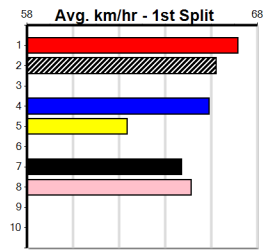

4

7:49PM

(VIC time)

Distance: 525m, Race Type: Grade 5 Heat, Total Prizemoney: $3,340
1st: $2,230, 2nd: $690, 3rd: $345, 4th: $75

Watchdog Tips:

Bet:

Table with columns: Form Box, Wgt, Dist, Track, Date, Time, BON, Margin, 1st/2nd (Time), PIR, Checked, Comment, WR, Split 1, S/P, Grade

TOMMY TEQUILA (NSW)[5]
RBD Dog Feb-22 Sire: TOMMY SHELBY Dam: DAZZLING BLING
Owner(s): Evolution (SYN), T Fogarty, J Phillips
Trainer: Rebecca Gibbons (Avalon)
Winning Distances: < 300m (0) 300 - 399m (0) 400 - 499m (4) 500 - 599m (7) 600 - 699m (0) > 700m (0)
Box History table and Prize Best Starts table included.

RIVIERA BALE (NSW)[5]
BK Dog Aug-21 Sire: ORSON ALLEN Dam: HAE ALLEN
Owner(s): B Wheeler
Trainer: Samantha Grenfell (Anakie)
Winning Distances: < 300m (0) 300 - 399m (0) 400 - 499m (5) 500 - 599m (1) 600 - 699m (0) > 700m (0)
Box History table and Prize Best Starts table included.

*** VACANT BOX ***
Sire: Dam:
Owner(s):
Trainer:
Winning Distances: < 300m (0) 300 - 399m (0) 400 - 499m (0) 500 - 599m (0) 600 - 699m (0) > 700m (0)
Box History table included.

TWILIGHT JET [5]
F Dog Feb-21 Sire: AZKABAN Dam: STYLISH BREE
Owner(s): F Vantaarling
Trainer: Fay Vantaarling (Tallygaroopna)
Winning Distances: < 300m (0) 300 - 399m (2) 400 - 499m (4) 500 - 599m (3) 600 - 699m (0) > 700m (0)
Box History table and Prize Best Starts table included.

BILLY INTENTION [5]
BK Dog Nov-21 Sire: AUSSIE INFRARED Dam: JANE'S INTENTION
Owner(s): O'Neill Racing (SYN), T O'Neill, T O'Neill, T O'Neill, M O'Neill
Trainer: Tom O'Neill (Pearcedale)
Winning Distances: < 300m (0) 300 - 399m (0) 400 - 499m (2) 500 - 599m (3) 600 - 699m (0) > 700m (0)
Box History table and Prize Best Starts table included.

1

2

3

4

5