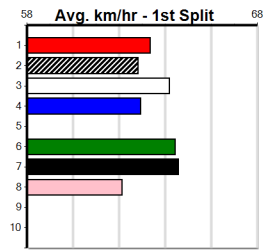

FERNANDO MICK AT STUD

2

7:08PM

(VIC time)

Distance: 525m, Race Type: Grade 6, Total Prizemoney: $3,340
1st: $2,230, 2nd: $690, 3rd: $345, 4th: $75

Watchdog Tips:

Bet:

Form Box	Wgt	Dist	Track	Date	Time	BON	Margin	1st/2nd (Time)	PIR	Checked	Comment	WR	Split 1	S/P	Grade

1

IRINKA ASHLEY (NSW)[6]
BK Dog May-22 **Sire: FERAL FRANKY** **Dam: MIDNIGHT FLASH**
Owner(s): Getoverit (SYN), M Schmidt, C Schmidt, G Osborne **Trainer:** Marlene Schmidt (Devon Meadow)
Winning Distances: < 300m (0) 300 - 399m (0) 400 - 499m (2) 500 - 599m (0) 600 - 699m (0) > 700m (0)
Winning Weights: 31.3(1) 31.5(1)

1st (1)	31.5	457	TEM	R1	08-May-24	26.15	25.46	7.00L IRINKA SONIC (26.65)							$1.70 M
5th (6)	32.1	515	SAP	R10	22-Jul-24	30.67	29.48	8.50L CELESTIAL DAWN (30.08)	M/3235				5.30		$6.70 X67H
2nd (4)	31.8	450	SHP	R9	01-Aug-24	25.71	25.43	1.75L ULTIMATE SEAL (25.60)	M/222				6.82		$3.80 T3-7
7th (5)	31.4	460	WGL	R4	09-Aug-24	26.48	25.58	3.75L CHESTER CAMPBELL (26.22)	S/877				6.75		$13.50 X67
1st (6)	31.3	460	WGL	R7	15-Aug-24	26.32	25.97	3.25L STRIKE IT RYKER (26.54)	M/322				6.68		$2.20 T3-RW

Last 3 wins NOT included above

Box	1st	2nd	3rd	4th	5th	6th	7th	8th
1	1							
2								
3								
4		1						
5							1	
6	1				1			
7								
8								

Prize Best	$2800.00
Starts	F5H
Trk/Dts	5-2-1-0
APM	0-0-0-0
	2320

2

WINTER BALE (NSW)[6]
WBK Bitch May-22 **Sire: ALLEN DEED** **Dam: WANNA ALLEN**
Owner(s): B Middling **Trainer:** Brendan Middling (Rockbank)
Winning Distances: < 300m (0) 300 - 399m (0) 400 - 499m (2) 500 - 599m (0) 600 - 699m (0) > 700m (0)
Winning Weights: 27.2(2)

3rd (4)	26.7	460	GEL	R3	09-Jul-24	26.34	26.13	3.00L ZIPPING GRANDE (26.14)	Q/111				6.68		$4.20 7
3rd (7)	26.7	450	BAL	R5	14-Jul-24	25.94	25.38	4.25L SPAGHETTI ARMS (25.66)	M/544				6.86		$4.40 T3-RW
4th (1)	26.8	450	BAL	R4	17-Jul-24	25.87	25.28	6.50L ROSCOE BALE (25.44)	M/555				6.74		$42.60 X67H
8th (6)	27.0	450	BAL	R4	24-Jul-24	26.10	25.21	8.50L HIGHER FORCE (25.52)	Q/488				6.76		$55.20 X67F
3rd (8)	27.2	400	GEL	R3	30-Jul-24	22.87	22.64	3.25L ASTON RECORD (22.65)	S/33				8.52		$5.40 7
1st (6)	27.2	460	GEL	R5	03-Aug-24	26.23	26.23	0.75L CHARLI MARLEY (26.27)	M/211				6.75		$2.90 X67
6th (5)	27.5	425	BEN	R3	14-Aug-24	24.49	23.98	7.50L FABIO GIBLET (23.98)	M/566				6.69		$10.90 T3-6
2nd (5)	28.0	450	BAL	R4	18-Aug-24	26.10	25.68	3.5L DEPUTY FRED (25.86)	Q/223				6.71		$4.10 T3-6

Last 3 wins NOT included above

1st (3)	27.2	400	GEL	R1	01-Jun-24	23.05	22.41	3.5L ARYA RIOT (23.28)	Q/12				8.44		$4.90 M

Box	1st	2nd	3rd	4th	5th	6th	7th	8th
1					1			
2		1				1	1	
3	1							1
4			2					1
5		1		1	1	1		
6	1					1		1
7			2					
8		1	2		1			

Prize Best	$5150.00
Starts	F5H
Trk/Dts	22-2-3-6
APM	0-0-0-0
	3657