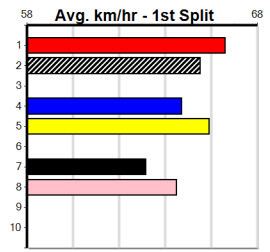

9

9:28PM

(VIC time)

Distance: 525m, Race Type: Grade 5 Heat, Total Prizemoney: $3,340
1st: $2,230, 2nd: $690, 3rd: $345, 4th: $75

Watchdog Tips:

Bet:

Table with columns: Form Box, Wgt, Dist, Track, Date, Time, BON, Margin, 1st/2nd (Time), PIR, Checked, Comment, WR, Split 1, S/P, Grade

FIGURE IT OUT (NSW)[5]
BK Dog Nov-21
Sire: SUPERIOR PANAMA Dam: WHAT ABOUT IT
Trainer: Adele Powell (Stanhope)
Winning Distances: < 300m (0) 300 - 399m (1) 400 - 499m (4) 500 - 599m (3) 600 - 699m (0) > 700m (0)
Winning Weights: 29.0(3) 29.2(2) 29.3(1) 29.5(1) 29.6(1)
Race results table with columns: Rank, Dog, Wgt, Dist, Track, Date, Time, BON, Margin, 1st/2nd (Time), PIR, Checked, Comment, WR, Split 1, S/P, Grade

Box History table and Prize Best Starts Trk/Dts APM summary for Figure It Out

SURF'S UP [5]
BE Dog Sep-21
Sire: FERNANDO BALE Dam: AMELIA CHRISTA
Trainer: Christian Schmidt (Devon Meado)
Winning Distances: < 300m (0) 300 - 399m (0) 400 - 499m (3) 500 - 599m (2) 600 - 699m (0) > 700m (0)
Winning Weights: 31.9(1) 32.1(1) 32.2(2) 32.6(1)
Race results table with columns: Rank, Dog, Wgt, Dist, Track, Date, Time, BON, Margin, 1st/2nd (Time), PIR, Checked, Comment, WR, Split 1, S/P, Grade

Box History table and Prize Best Starts Trk/Dts APM summary for Surf's Up

*** VACANT BOX ***
Sire: Dam:
Trainer:
Owner(s):
Winning Distances: < 300m (0) 300 - 399m (0) 400 - 499m (0) 500 - 599m (0) 600 - 699m (0) > 700m (0)
Winning Weights:

Box History table and Prize Best Starts Trk/Dts APM summary for Vacant Box

SUPER TONE [5]
BK Dog Aug-21
Sire: SHIMA SHINE Dam: MEPUNGA MIDGET
Trainer: Murray Collyer (Coburg East)
Winning Distances: < 300m (0) 300 - 399m (4) 400 - 499m (3) 500 - 599m (1) 600 - 699m (0) > 700m (0)
Winning Weights: 33.3(1) 33.8(2) 34.3(2) 34.4(1) 34.7(1) 34.8(1)
Race results table with columns: Rank, Dog, Wgt, Dist, Track, Date, Time, BON, Margin, 1st/2nd (Time), PIR, Checked, Comment, WR, Split 1, S/P, Grade

Box History table and Prize Best Starts Trk/Dts APM summary for Super Tone

BRONELLY STRIKER [5]
BK Dog Mar-22
Sire: FERNANDO BALE Dam: STRIKER LIGHT
Trainer: Kelly Bravo (Freshwater Creek)
Winning Distances: < 300m (0) 300 - 399m (0) 400 - 499m (2) 500 - 599m (6) 600 - 699m (0) > 700m (0)
Winning Weights: 35.0(1) 35.4(2) 35.6(4) 35.7(1)
Race results table with columns: Rank, Dog, Wgt, Dist, Track, Date, Time, BON, Margin, 1st/2nd (Time), PIR, Checked, Comment, WR, Split 1, S/P, Grade

Box History table and Prize Best Starts Trk/Dts APM summary for Bronelly Striker