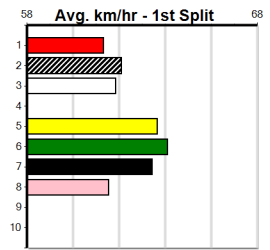

AMRON BOY AT STUD

1

6:44PM

(VIC time)

Distance: 525m, Race Type: Maiden, Total Prizemoney: $2,860
1st: $1,900, 2nd: $590, 3rd: $295, 4th: $75

Watchdog Tips: ☐ ☐ ☐ ☐ ☐ **Bet:** ☐

Form Box	Wgt	Dist	Track	Date	Time	BON	Margin	1st/2nd (Time)	PIR	Checked	Comment	W/R	Split 1	S/P	Grade

1

VISTA VANADIUM [M]
RBD Dog Oct-22 Sire: ASTON RUPEE Dam: GYPSY VISTA
Owner(s): G Dailly Trainer: Thomas Dailly (Anakie)
Winning Distances: < 300m (0) 300 - 399m (0) 400 - 499m (0) 500 - 599m (0) 600 - 699m (0) > 700m (0)
Winning Weights:

Box	1st	2nd	3rd	4th	5th	6th	7th	8th
1				1				
2								
3								
4					1			
5						1		
6								
7								
8								

5th (4) 38.5 450 BAL R1 07-Aug-24 26.19 25.38 7.00L PAW JUDAS (25.71) M/876 6.93 $22.00 M
4th (1) 38.0 450 BAL R2 14-Aug-24 25.94 25.35 8.00L SIZZLE JACK (25.41) M/554 6.84 $7.10 M
6th (5) 37.7 525 MEP R1 21-Aug-24 30.97 29.91 11.00 MEPUNGA INFRARED (30.27) M/5755 5.33 $29.30 M

Last 3 wins NOT included above

Prize Best	$75.00
Starts	30.97(5)-21/8/24
Trk/Dts	3-0-0-0
APM	1-0-0-0
	75

2

WHERE TO NEXT [M] Biks
BK Dog Mar-22 Sire: RAW ABILITY Dam: UP THE AMOUNT
Owner(s): Greysynd Racing (SYN), W Owen, J Chilcott, A Long Trainer: Julie Chilcott (Heathcote)
Winning Distances: < 300m (0) 300 - 399m (0) 400 - 499m (0) 500 - 599m (0) 600 - 699m (0) > 700m (0)
Winning Weights:

Box	1st	2nd	3rd	4th	5th	6th	7th	8th
1					1			
2		2		1				
3						1		
4							1	
5			1					
6		2		2	1	1		
7				2				
8			1	1				

6th (6) 32.3 425 BEN R1 05-Jul-24 24.68 23.75 7.00L TIMMA TURTLE TWO (24.19) M/776 6.84 $13.60 M
6th (3) 32.3 525 MEP R3 10-Jul-24 31.22 30.00 6.50L VISTA ARGON (30.78) M/2334 5.22 $45.30 M
5th (6) 32.2 450 SHP R2 19-Jul-24 26.46 25.70 10.00 MONEY PALACE (25.76) M/555 6.99 $9.40 M
7th (4) 32.2 450 SHP R1 25-Jul-24 26.43 25.59 5.50L CAN'T PARK THERE (26.07) M/876 SW 7.35 $15.50 T3-M
4th (7) 32.0 425 BEN R1 02-Aug-24 24.75 23.70 2.25L LIBRA COURT (24.61) M/765 6.99 $13.90 M
5th (6) 32.1 450 SHP R3 08-Aug-24 26.25 25.53 11.00 GO MICKY (25.53) M/656 6.90 $19.10 T3-M
2nd (6) 32.0 450 SHP R3 15-Aug-24 26.24 25.23 1.75L SASSY SPICE (26.12) M/322 6.88 $4.80 M
3rd (5) 32.7 450 SHP R3 22-Aug-24 25.91 25.56 5.50L GREYSYND LARRY (25.56) M/554 6.85 $9.40 T3-M

Last 3 wins NOT included above

Prize Best	$2600.00
Starts	31.22(3)-10/7/24
Trk/Dts	17-0-4-2
APM	2-0-0-0
	1596

3

TOXIC SLIME [M]
RF Dog Jan-23 Sire: BERNARDO Dam: SLINGSHOT GYPSY
Owner(s): J Ferguson Trainer: Rebecca Gibbons (Avalon)
Winning Distances: < 300m (0) 300 - 399m (0) 400 - 499m (0) 500 - 599m (0) 600 - 699m (0) > 700m (0)
Winning Weights:

Box	1st	2nd	3rd	4th	5th	6th	7th	8th
1								
2								
3								
4					1			
5								
6								
7								
8								

5th (4) 33.6 525 MEP R1 07-Aug-24 31.31 29.93 3.75L HEY PRESTO (31.07) M/6555 5.37 $6.50 M

Last 3 wins NOT included above

Prize Best	$0.00
Starts	31.31(4)-7/8/24
Trk/Dts	1-0-0-0
APM	1-0-0-0
	0

4

ROBBER BARON [M]
BK Dog Oct-22 Sire: FERNANDO BALE Dam: SUB ROSA
Owner(s): KRAMERICA (SYN), G Farrugia, W Gallagher Trainer: Jeffrey Britton (Anakie)
Winning Distances: < 300m (0) 300 - 399m (0) 400 - 499m (0) 500 - 599m (0) 600 - 699m (0) > 700m (0)
Winning Weights:

Box	1st	2nd	3rd	4th	5th	6th	7th	8th
1								
2								
3								
4								
5								
6								
7								
8								

Last 3 wins NOT included above

Prize Best	$0
Starts	FSH
Trk/Dts	0-0-0-0
APM	0-0-0-0
	0