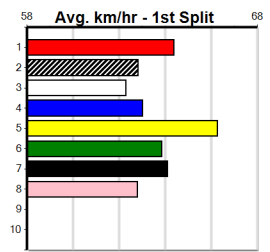

Winning Distances: < 300m (0) 300 - 399m (0) 400 - 499m (0) 500 - 599m (0) 600 - 699m (0) > 700m (0)

Winning Weights: Box History

5

8:08PM

(VIC time)

Distance: 525m, Race Type: Mixed 6/7, Total Prizemoney: \$3,340
1st: \$2,230, 2nd: \$690, 3rd: \$345, 4th: \$75