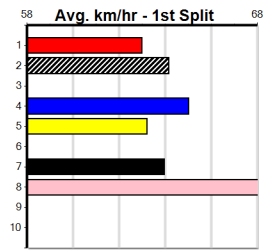

SPORTSBET HT4

Distance: 525m, Race Type: Grade 5 Heat, Total Prizemoney: $3,340
1st: $2,230, 2nd: $690, 3rd: $345, 4th: $75

Watchdog Tips:

Bet:

Table with columns: Form Box, Wgt, Dist, Track, Date, Time, BON, Margin, 1st/2nd (Time), PIR, Checked, Comment, WR, Split 1, S/P, Grade

ASTON GOZO [5]
BKW Bitch May-22
Sire: ASTON DEE BEE Dam: ASTON GWEN
Trainer: Robert Pallotta (Ripplebrook)
Winning Distances: < 300m (0) 300 - 399m (1) 400 - 499m (6) 500 - 599m (1) 600 - 699m (0) > 700m (0)
Winning Weights: 28.5(1) 28.8(2) 28.9(2) 29.0(1) 29.4(2)
1st (7) 28.9 425 BEN R7 30-Jun-24 23.93 23.61 0.50L GREEN FLASH (23.96) M/542 . . . SW . 6.64 $6.50 SH
4th (3) 28.7 425 BEN R7 05-Jul-24 24.39 23.75 4.50L GREEN FLASH (24.09) M/656 . . . . . 6.66 $16.80 GL
4th (3) 28.8 500 BEN R8 12-Jul-24 28.76 28.18 8.50L VERDI (28.18) M/764 . . . . . 6.83 $7.60 X45
6th (6) 29.1 500 BEN R8 19-Jul-24 29.67 28.44 11.00 JED'S MEMORY (28.90) M/776 . . . . . 7.50 $15.10 5
5th (2) 28.8 510 SLE R9 28-Jul-24 29.49 28.91 3.5L DR. FARRAH (29.26) M/656 . . . . . 9.69 $2.70 5
4th (7) 28.6 435 SLE R10 07-Aug-24 24.78 24.38 6.00L NEED A PILOT (24.38) M/876 . . . . . 5.49 $19.50 5
1st (4) 28.8 460 GEL R5 16-Aug-24 25.96 25.44 1.00L WILD JAZZ (26.03) Q/352 . . . . . 6.60 $12.80 5
4th (6) 28.8 435 SLE R9 21-Aug-24 24.88 24.64 2.25L TRICKSTER'S HALO (24.73) S/866 . . . . . 5.44 $8.10 5
Last 3 wins NOT included above
1st (1) 29.4 515 SAP R9 07-Apr-24 29.78 29.34 2.00L CYCLONE POPPY (29.91) Q/1111 . . . SW . 5.04 $1.90 RW
1st (2) 28.5 460 WGL R7 14-May-24 26.36 25.86 0.75L MAIA (26.40) M/764 . . . SW . 6.82 $3.50 5
1st (2) 29.0 460 WGL R2 06-Jun-24 25.91 25.66 0.05L MAIA (25.92) M/222 . . . SW . 6.59 $4.50 SH

BLUE CABANG [5]
BE Dog Feb-21
Sire: BERNARDO Dam: STARS AND LIGHTS
Trainer: Rodney Clark (Echuca Village)
Winning Distances: < 300m (0) 300 - 399m (0) 400 - 499m (6) 500 - 599m (1) 600 - 699m (0) > 700m (0)
Winning Weights: 34.5(1) 34.9(2) 35.0(1) 35.5(2) 36.7(1)
3rd (2) 36.0 525 MEP R5 08-May-24 30.15 29.86 4.25L TRAPPER TEARS (29.86) M/4333 . . . . . 5.23 $8.60 5
1st (1) 36.7 450 SHP R8 24-Jun-24 25.16 25.15 4.75L BROOMBRAE TOMMY (25.48) M/111 . . . . . 6.60 $6.10 X45
4th (5) 37.2 525 MEA R12 29-Jun-24 30.60 29.82 6.50L IRON ATLAS (30.17) S/8664 . . . . . 5.33 $12.00 5
3rd (4) 37.6 525 MEA R11 06-Jul-24 30.28 30.06 2.00L DISHEVELED (30.15) S/4332 . . . . . 5.33 $10.80 5
3rd (4) 37.6 485 HOR R6 16-Jul-24 27.60 27.38 3.25L MIGHTY QUINN (27.38) M/222 . . . . . 6.73 $4.00 X45
5th (7) 37.6 525 MEP R5 24-Jul-24 30.82 30.11 11.00 ALPHA ZULU (30.11) M/5433 . . . . . 5.21 $31.50 X45
4th (8) 37.0 450 SHP R8 05-Aug-24 25.36 24.95 6.00L PASS THE BUCK (24.95) M/777 . . . SW . 6.88 $31.00 X34
3rd (5) 36.8 525 MEA R4 10-Aug-24 30.35 29.91 2.25L BEACH BOURBSKI (30.20) S/4333 . . . . . 5.31 $9.90 5
Last 3 wins NOT included above
1st (2) 35.0 460 GEL R7 29-Jul-23 25.73 25.54 1.5L DELORIS BALE (25.83) M/221 . . . . . 6.60 $3.60 5
1st (1) 35.5 450 SHP R7 11-Dec-23 25.40 25.23 2.00L JOLIET BALE (25.53) M/762 . . . SW . 6.77 $2.80 5
1st (2) 35.5 500 BEN R8 15-Dec-23 28.54 28.33 0.05L LISSY FERNANDO (28.55) M/633 . . . . . 6.86 $4.60 X45