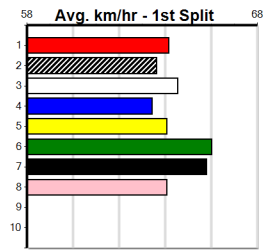

WESTLINK CONTAINER SALES

7

8:48PM

(VIC time)

Distance: 525m, Race Type: Grade 5, Total Prizemoney: $3,340
1st: $2,230, 2nd: $690, 3rd: $345, 4th: $75

Watchdog Tips:

Bet:

Form Box	Wgt	Dist	Track	Date	Time	BON	Margin	1st/2nd (Time)	PIR	Checked	Comment	WR	Split 1	S/P	Grade

HOLD ME CLOSER (NSW)[5]

BK Bitch May-21 Sire: SHIMA SHINE Dam: SALDANA
Owner(s): L Desmond
Trainer: Colin Bermingham (Mount Mercer)
Winning Distances: < 300m (0) 300 - 399m (0) 400 - 499m (0) 500 - 599m (3) 600 - 699m (0) > 700m (0)
Winning Weights: 26.7(1) 26.8(1) 27.4(1)

4th (7)	26.9	525	MEP	R3	06-Mar-24	30.54	29.98	2.75L RUN FOR SHELTER (30.34)	M/5654	.	.	.	5.26	$7.30	X67H
4th (1)	27.1	525	MEP	R11	13-Mar-24	30.90	30.03	5.50L COMBO COL (30.52)	M/6777	.	.	.	5.25	$2.60	X67
5th (3)	27.3	595	SAP	R5	24-Mar-24	35.56	34.31	8.00L REV OLIVE (35.01)	M/7555	.	.	.	9.74	$2.90	RW
6th (3)	27.4	660	BAL	R4	27-Mar-24	38.81	38.09	11.00 PASS MARK (38.09)	M/7776	.	.	W	13.37	$15.80	RW
4th (3)	26.7	600	MEP	R7	03-Apr-24	35.42	34.77	3.00L CLASSIC GREY (35.22)	M/4444	.	.	.	9.49	$2.10	X67
5th (7)	26.9	600	MEA	R1	06-Apr-24	34.96	34.61	4.75L WINDSOR GIRL (34.63)	M/5645	.	.	.	9.22	$14.30	X67
1st (6)	27.4	500	BEN	R7	31-Jul-24	28.33	28.23	4.75L REV MICHAEL (28.65)	M/211	.	.	SW	6.68	$3.80	X67
6th (3)	27.0	515	SAP	R2	12-Aug-24	30.64	29.27	16.00 TOP SPEED GEAR (29.57)	S/6566	.	.	.	5.37	$3.30	5

Last 3 wins NOT included above

1st (6)	26.8	500	BEN	R3	03-Feb-24	28.43	28.39	2.75L MASTER RHODE (28.62)	M/211	.	.	.	6.78	$3.50	M
1st (8)	26.7	595	SAP	R3	18-Feb-24	34.86	34.31	1.5L BIG SMOKE FOX (34.97)	Q/1111	.	.	.	9.39	$3.60	RW

Box History

Bx	1st	2nd	3rd	4th	5th	6th	7th	8th
1								
2								
3					1	1	2	
4								
5								
6	2							
7		1		1	2			1
8	1			1				

Prize Best Starts	$6055.00
Trk/Dts	30.54(7)-6/3/24
APM	15-3-1-0 2-0-0-0 2176

SHE IS SCARLET [5]

BK Bitch Apr-22 Sire: MEPUNGA BLAZER Dam: TARRA ROCKET
Owner(s): R Whyte
Trainer: Brendon Jones (Pyalong)
Winning Distances: < 300m (0) 300 - 399m (1) 400 - 499m (1) 500 - 599m (1) 600 - 699m (0) > 700m (0)
Winning Weights: 25.0(1) 25.2(1) 26.0(1)

6th (3)	25.4	500	BEN	R7	08-May-24	28.91	28.16	3.5L ARCHIE MCIVOR (28.67)	M/546	.	.	.	6.77	$48.60	T3-RW
1st (1)	25.0	500	BEN	R5	15-May-24	28.76	28.16	1.00L ARCHIE MCIVOR (28.81)	Q/111	.	.	.	6.74	$9.50	T3-RW
4th (4)	25.6	390	SHP	R4	27-Jun-24	23.23	22.29	3.5L ACE REDEEMER (22.99)	M/66	.	.	.	8.87	$16.90	5
2nd (1)	25.8	300	HVL	R4	26-Jul-24	17.10	16.76	2.00L TASMAN HOPE (16.97)	M/5	.	.	.	4.09	$7.20	T3-5
3rd (7)	25.4	390	SHP	R4	01-Aug-24	22.59	22.17	5.50L NICKLEBY ACTION (22.23)	M/44	.	.	SW	8.72	$18.30	T3-5
3rd (8)	25.7	390	SHP	R4	10-Aug-24	22.64	22.14	4.50L LEKTRA FRED (22.33)	M/45	.	.	.	8.85	$9.90	RW
4th (2)	26.0	425	BEN	R10	14-Aug-24	24.82	23.98	6.00L INTER SPARKLE (24.42)	M/367	.	.	.	6.73	$9.90	T3-5
2nd (3)	26.5	500	BEN	R8	21-Aug-24	28.87	28.49	2.50L MILLERS ROAD (28.70)	M/123	.	.	.	6.70	$10.50	5

Last 3 wins NOT included above

1st (5)	25.2	425	BEN	R1	27-Dec-23	24.66	24.17	0.50L ASTON DAHLIA (24.68)	Q/211	.	.	.	6.71	$5.50	M
1st (8)	26.0	300	HVL	R10	24-Jan-24	17.02	16.66	0.50L BALDO (17.03)	Q/4	.	.	.	4.02	$5.10	7

Box History

Bx	1st	2nd	3rd	4th	5th	6th	7th	8th
1	1	1	1	1	1			
2								
3		1				2		1
4				2				
5	1		1					1
6						1		
7			1	1				1
8	1	1	1			1		

Prize Best Starts	$5205.00
Trk/Dts	FSH 23-3-3-4
APM	0-0-0-0 2501