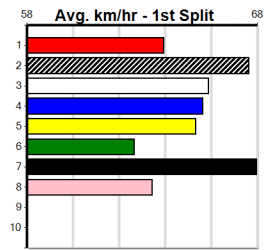

6

8:28PM

(VIC time)

Distance: 525m, Race Type: Mixed 4/5, Total Prizemoney: $3,875
1st: $2,600, 2nd: $800, 3rd: $400, 4th: $75

Watchdog Tips:

Bet:

Form Box Wgt Dist Track Date Time BON Margin 1st/2nd (Time) PIR Checked Comment W/R Split 1 S/P Grade

Race 1: DESTINI REBEL (NSW)[5]. Dog: RBD, Dog: Dog, Mar-21, Sire: FERAL FRANKY, Dam: DESTINI SOPRANO. Trainer: Kylie Norton (Craigieburn). Includes winning distances, weights, and a box history table.

Race 2: POWER OUT [4]. Dog: WBK, Bitch: Bitch, Dec-21, Sire: MY REDEEMER, Dam: BOQUILLA. Trainer: Andrea Chapple (Exford). Includes winning distances, weights, and a box history table.

Race 3: FLYING DINAR [5]. Dog: BK, Bitch: Bitch, Jul-22, Sire: ASTON RUPEE, Dam: FLYING SMOOTH. Trainer: Kim Erenshaw (Junction Village). Includes winning distances, weights, and a box history table.

Race 4: KID LUCK [5]. Dog: BK, Dog: Dog, Nov-20, Sire: DYNA VILLA, Dam: CHEEKERS. Trainer: James Kirk (Pascoe Vale). Includes winning distances, weights, and a box history table.

Race 5: MAGIC DARK STAR [5]. Dog: BK, Bitch: Bitch, Jan-22, Sire: FABREGAS, Dam: TAPESTRY TEARS. Trainer: Greg Johnson (Point Cook). Includes winning distances, weights, and a box history table.