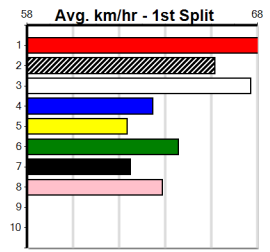

GORSKI ENGINEERING

Distance: 600m, Race Type: Mixed 4/5, Total Prizemoney: $4,445
1st: $2,990, 2nd: $920, 3rd: $460, 4th: $75

Watchdog Tips:

Bet:

Table with columns: Form Box, Wgt, Dist, Track, Date, Time, BON, Margin, 1st/2nd (Time), PIR, Checked, Comment, W/R, Split 1, S/P, Grade

WILD CASH [4]
BK Dog Apr-21 Sire: MY REDEEMER Dam: FLYING SMOOTH
Owner(s): T Erenshaw
Trainer: Kim Erenshaw (Junction Village)
Winning Distances: < 300m (0) 300 - 399m (0) 400 - 499m (2) 500 - 599m (1) 600 - 699m (4) > 700m (1)
Box History table

ETHANOL VOLUME [4]
BE Dog Mar-22 Sire: DROOPYS SYDNEY Dam: MY ETHANOL
Owner(s): DAILLY GREYHOUND FARMS (SYN), G Dailly, T Dailly
Trainer: Thomas Dailly (Anakie)
Winning Distances: < 300m (0) 300 - 399m (0) 400 - 499m (1) 500 - 599m (7) 600 - 699m (4) > 700m (0)
Box History table

ETHANOL WATER [4]
RBD Bitch Mar-22 Sire: DROOPYS SYDNEY Dam: MY ETHANOL
Owner(s): DAILLY GREYHOUND FARMS (SYN), G Dailly, T Dailly
Trainer: Thomas Dailly (Anakie)
Winning Distances: < 300m (0) 300 - 399m (0) 400 - 499m (2) 500 - 599m (9) 600 - 699m (3) > 700m (0)
Box History table

SOUTHERN LAW [5]
BD Dog Mar-22 Sire: FERNANDO BALE Dam: IT'S A BLUSH
Owner(s): Eye Candy (SYN), C Wilk, K Gorman
Trainer: Kate Gorman (Tanjil South)
Winning Distances: < 300m (0) 300 - 399m (0) 400 - 499m (4) 500 - 599m (1) 600 - 699m (0) > 700m (0)
Box History table

WHITE SHIRAZ [5]
WBK Bitch May-21 Sire: FERNANDO BALE Dam: PEPPER SHIRAZ
Owner(s): P Ellis
Trainer: Jye Formosa (Heathcote)
Winning Distances: < 300m (0) 300 - 399m (0) 400 - 499m (0) 500 - 599m (7) 600 - 699m (0) > 700m (0)
Box History table

1

2

3

4

5