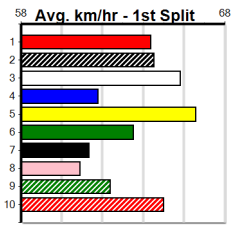

Bendigo

GRAY'S BENDIGO

Distance: 425m, Race Type: Tier 3 - Grade 6, Total Prizemoney: $1,530
1st: $1,000, 2nd: $320, 3rd: $160, 4th: $50

10

5:50PM

(VIC time)

JARMON (3) is armed with sizzling early speed and she is getting stronger with every run. LITTLE MINNIE (2) has been luckless since her Shepparton win and she can make amends, while LEAVE ME IN (4) has a nice turn of foot once balanced.

Watchdog Tips:

3

2

4

5

Bet:

Win 3