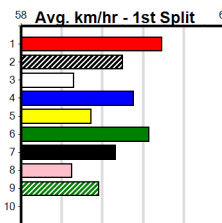

Bendigo

AG TYRES & WHEELS

Distance: 500m, Race Type: Grade 5 T3, Total Prizemoney: $1,740
1st: $1,150, 2nd: $360, 3rd: $180, 4th: $50

6

4:35PM

(VIC time)

UPON BALE (6) is racing with confidence and she has the speed to cross and lead throughout.
ATTICUS BALE (8) was handily placed at The Meadows and he will get plenty of room early on.
REGENERATE (1) rarely runs a bad race here.

Watchdog Tips:

6

8

1

3

Bet:

Win 6