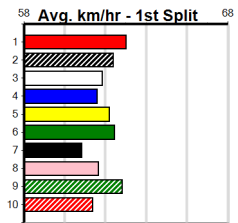

MADE SOLUTIONS ELECTRICAL AND DAT

Distance: 425m, Race Type: Tier 3 - Grade 6, Total Prizemoney: $1,530
1st: $1,000, 2nd: $320, 3rd: $160, 4th: $50

TORNADO JACK (8) returned to form with a handy 24.35 win here and he looks very well graded again. PRINCE PIERRE (1) is improving with each run and he will keep the pressure on from the outset. WORKOUT (6) is expected to race well fresh

Watchdog Tips:

8

1

6

2

Bet:

Box Quinella 1,2,6,8 ($10 for 166.67%)