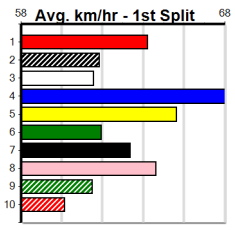

HANRAHAN PLUMBING

Distance: 425m, Race Type: Tier 3 - Grade 7, Total Prizemoney: $1,530
1st: $1,000, 2nd: $320, 3rd: $160, 4th: $50

9
5:32PM
(VIC time)

NALA'S GHOST (7) has been placed in two of his past three and he can work into the mix mid race.
MISS CHERRY (1) is better than her past two runs and she is drawn to be prominent throughout.
CORNHILL HUSTLER (3) has a good record here

Watchdog Tips: **7** **1** **3** **8** **Bet:** **Win 7**