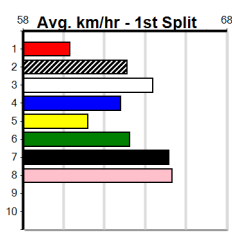

Bendigo
7
4:57PM
(VIC time)

AVARD CIVIL (2-3 WINS)

Distance: 500m, Race Type: Tier 3 - Restricted Win, Total Prizemoney: $1,740
1st: $1,150, 2nd: $360, 3rd: $180, 4th: $50

JENNY BALE (8) will find this easier than her most recent racing and she should be off and gone mid race. CHELSEA DAGGER (7) is showing promise and she will continue to get stronger with more racing. IN SECRET (6) can come out running.

Watchdog Tips: **8** **7** **6** **3** **Bet:** **Win 8**

Form	Box	Weight	Dist	Track	Date	Time	BON	Margin	1st/2nd (Time)	PIR	Checked	Comment	W/R	Split 1	S/P	Grade
1 COLOUR VIOLET [6] <i>Beaten in all ten runs here, prefer to watch</i>																
BD	B				Apr-21											
Trainer: Pauline Patterson (Bet Bet)								COME ON CHARLIZE								<table border="1"> <tr><th colspan="8">Winning Boxes</th></tr> <tr><td>1</td><td>2</td><td>3</td><td>4</td><td>5</td><td>6</td><td>7</td><td>8</td></tr> <tr><td></td><td></td><td></td><td></td><td>1</td><td></td><td></td><td>1</td></tr> <tr><td>Prize</td><td colspan="7">$4,370.00</td><td></td></tr> <tr><td>Best</td><td colspan="7">28.74</td><td></td></tr> <tr><td>Starts</td><td colspan="7">48-2-2-8</td><td></td></tr> <tr><td>Trk/Dst</td><td colspan="7">10-0-0-0</td><td></td></tr> <tr><td>APM</td><td colspan="7">$392</td><td></td></tr> </table>
Owner(s): C Guillou																
2 CALM THE STORM [5] <i>Racing well below her best, needs to find plenty</i>																
WBK	B				Oct-22											
Trainer: William Donlon (Burnbank)								SUB ROSA								<table border="1"> <tr><th colspan="8">Winning Boxes</th></tr> <tr><td>1</td><td>2</td><td>3</td><td>4</td><td>5</td><td>6</td><td>7</td><td>8</td></tr> <tr><td></td><td>1</td><td></td><td></td><td>1</td><td></td><td></td><td></td></tr> <tr><td>Prize</td><td colspan="7">$3,100.00</td><td></td></tr> <tr><td>Best</td><td colspan="7">FSTD</td><td></td></tr> <tr><td>Starts</td><td colspan="7">13-3-0-0</td><td></td></tr> <tr><td>Trk/Dst</td><td colspan="7">0-0-0-0</td><td></td></tr> <tr><td>APM</td><td colspan="7">$1860</td><td></td></tr> </table>
Owner(s): KRAMERICA (SYN), G Farrugia, W Gallagher																
3 MCIVOR OLLY [6] <i>Down on confidence but has talent, keep safe</i>																
BEED	D				May-22											
Trainer: Barry Priest (Junortoun)								MCIVOR VERNA								<table border="1"> <tr><th colspan="8">Winning Boxes</th></tr> <tr><td>1</td><td>2</td><td>3</td><td>4</td><td>5</td><td>6</td><td>7</td><td>8</td></tr> <tr><td></td><td>1</td><td>1</td><td></td><td></td><td></td><td></td><td></td></tr> <tr><td>Prize</td><td colspan="7">$2,995.00</td><td></td></tr> <tr><td>Best</td><td colspan="7">28.68</td><td></td></tr> <tr><td>Starts</td><td colspan="7">19-2-1-2</td><td></td></tr> <tr><td>Trk/Dst</td><td colspan="7">9-1-1-2</td><td></td></tr> <tr><td>APM</td><td colspan="7">$1690</td><td></td></tr> </table>
Owner(s): B Priest																
4 MCIVOR MORGAN [6] <i>Just not racing well enough, prefer others</i>																
F	D				May-22											
Trainer: Julie Priest (Junortoun)								MCIVOR VERNA								<table border="1"> <tr><th colspan="8">Winning Boxes</th></tr> <tr><td>1</td><td>2</td><td>3</td><td>4</td><td>5</td><td>6</td><td>7</td><td>8</td></tr> <tr><td></td><td></td><td></td><td>1</td><td>1</td><td></td><td></td><td></td></tr> <tr><td>Prize</td><td colspan="7">$3,100.00</td><td></td></tr> <tr><td>Best</td><td colspan="7">28.75</td><td></td></tr> <tr><td>Starts</td><td colspan="7">22-2-2-1</td><td></td></tr> <tr><td>Trk/Dst</td><td colspan="7">14-1-1-1</td><td></td></tr> <tr><td>APM</td><td colspan="7">$1910</td><td></td></tr> </table>
Owner(s): B Priest																
5 SCALA BLACK [6] <i>Regained some confidence last time, place claims</i>																
BKW	D				Jun-21											
Trainer: Laurence Scala (Eynesbury)								ZIPPING KELLY								<table border="1"> <tr><th colspan="8">Winning Boxes</th></tr> <tr><td>1</td><td>2</td><td>3</td><td>4</td><td>5</td><td>6</td><td>7</td><td>8</td></tr> <tr><td></td><td></td><td></td><td>1</td><td></td><td></td><td></td><td></td></tr> <tr><td>Prize</td><td colspan="7">$3,453.75</td><td></td></tr> <tr><td>Best</td><td colspan="7">28.71</td><td></td></tr> <tr><td>Starts</td><td colspan="7">14-2-1-1</td><td></td></tr> <tr><td>Trk/Dst</td><td colspan="7">4-1-1-0</td><td></td></tr> <tr><td>APM</td><td colspan="7">$2024</td><td></td></tr> </table>
Owner(s): L Scala																
6 IN SECRET [6] <i>Better than her past few runs, can threaten</i>																
BK	B				Apr-22											
Trainer: Jennifer Torr (Myers Flat)								CULLQUIN CERSEI								<table border="1"> <tr><th colspan="8">Winning Boxes</th></tr> <tr><td>1</td><td>2</td><td>3</td><td>4</td><td>5</td><td>6</td><td>7</td><td>8</td></tr> <tr><td></td><td></td><td></td><td>1</td><td></td><td></td><td></td><td></td></tr> <tr><td>Prize</td><td colspan="7">$3,230.00</td><td></td></tr> <tr><td>Best</td><td colspan="7">FSTD</td><td></td></tr> <tr><td>Starts</td><td colspan="7">10-2-1-1</td><td></td></tr> <tr><td>Trk/Dst</td><td colspan="7">0-0-0-0</td><td></td></tr> <tr><td>APM</td><td colspan="7">$1374</td><td></td></tr> </table>
Owner(s): D Torr																
7 CHELSEA DAGGER [6] <i>Shows promise, getting stronger, main danger</i>																
WBK	B				Oct-22