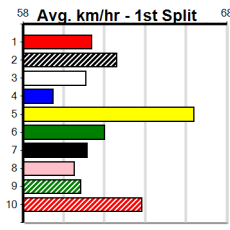

2

3:14PM

(VIC time)

BENDIGO ADVERTISER

Distance: 425m, Race Type: Tier 3 - Maiden, Total Prizemoney: $1,530
1st: $1,000, 2nd: $320, 3rd: $160, 4th: $50

UNINVITING (5) has been placed in two of three to date and she appears to have a fair bit on these.
SMOKIN' BLASTER (1) is racing with confidence and he is drawn to get all the breaks. BEAST
POWER (6) has been well supported in both runs

Watchdog Tips: **5** **1** **6** **3** Bet: **Win 5**